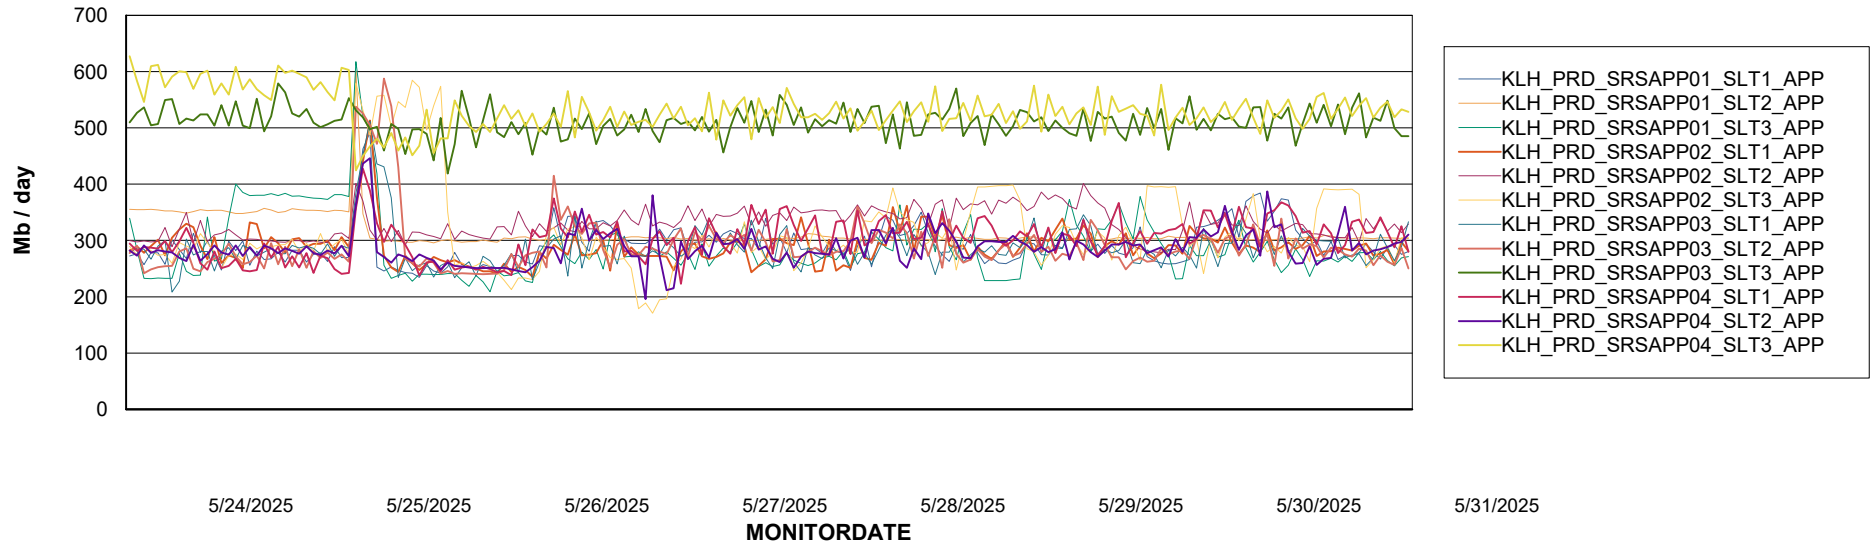

ABSSolute Application Server Services

Avg memory used per ABS Server Service