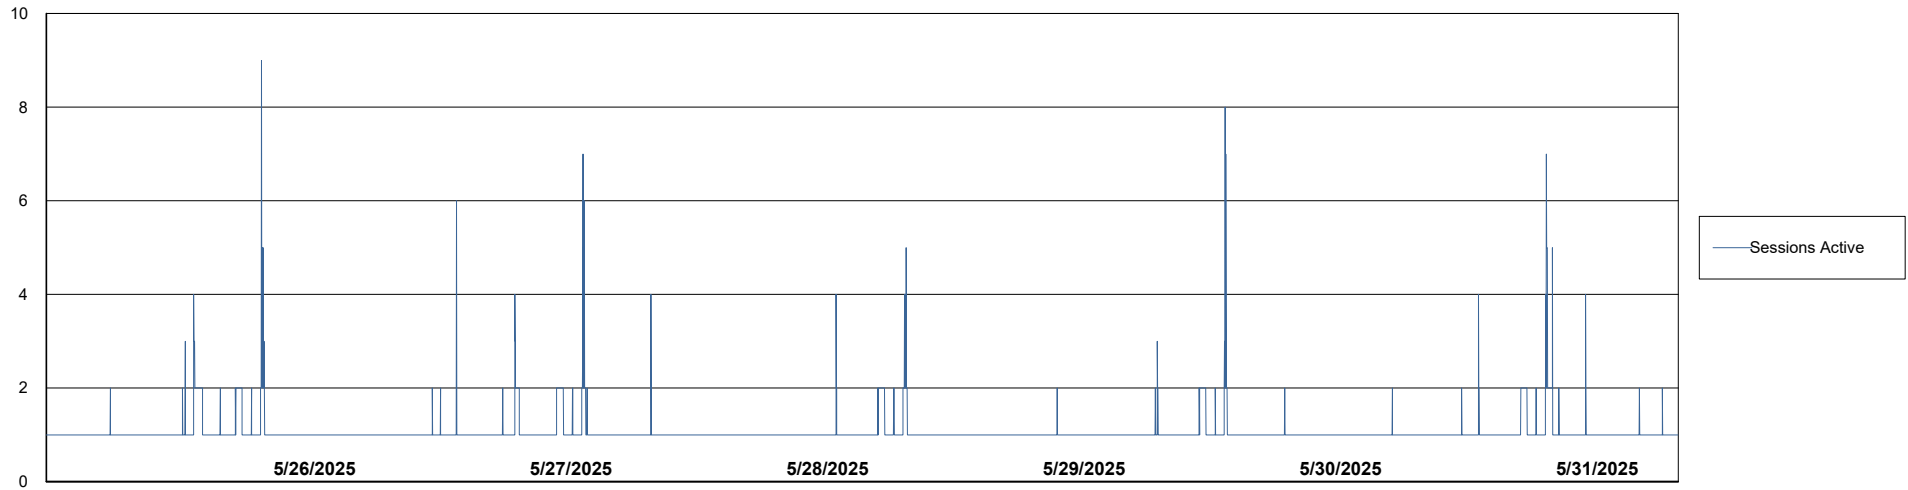

Database Performance Future Live KLH_PRD_SRSBIDB02_ABS1