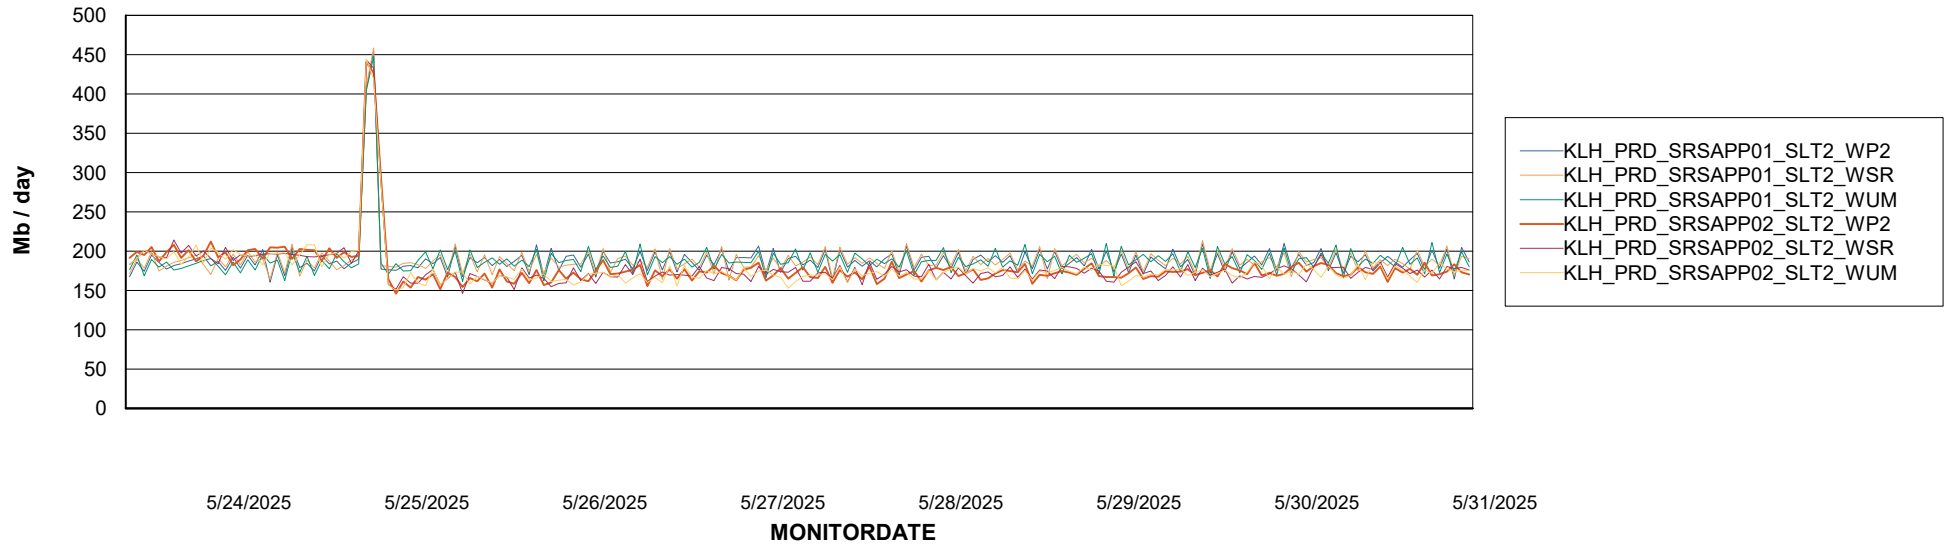

ABSSolute Web Component Services

Avg memory used per ABS Web component