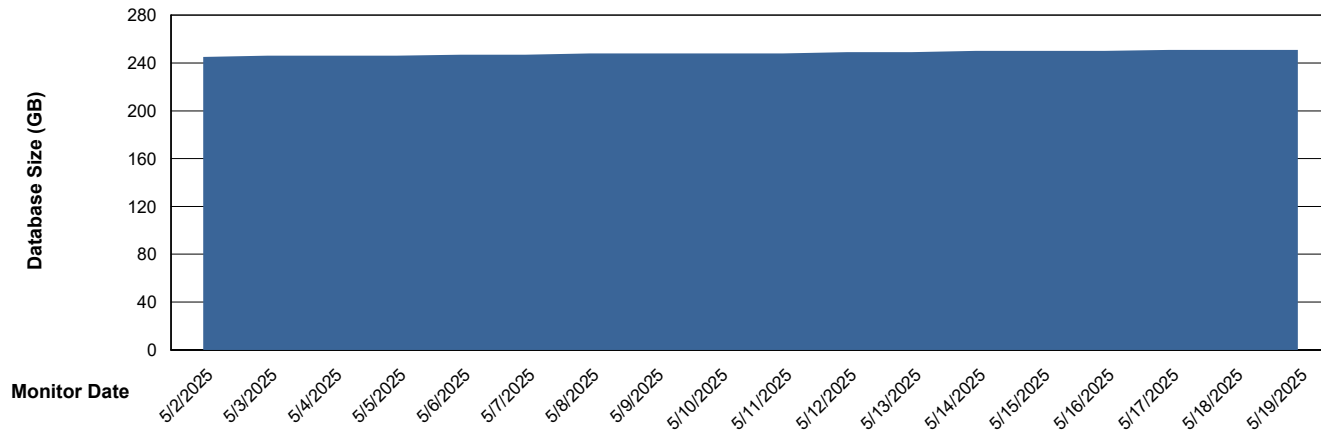

DATABASE SIZE KLH_PRD_SRSBIDB01_ABS1

Database growth over last month