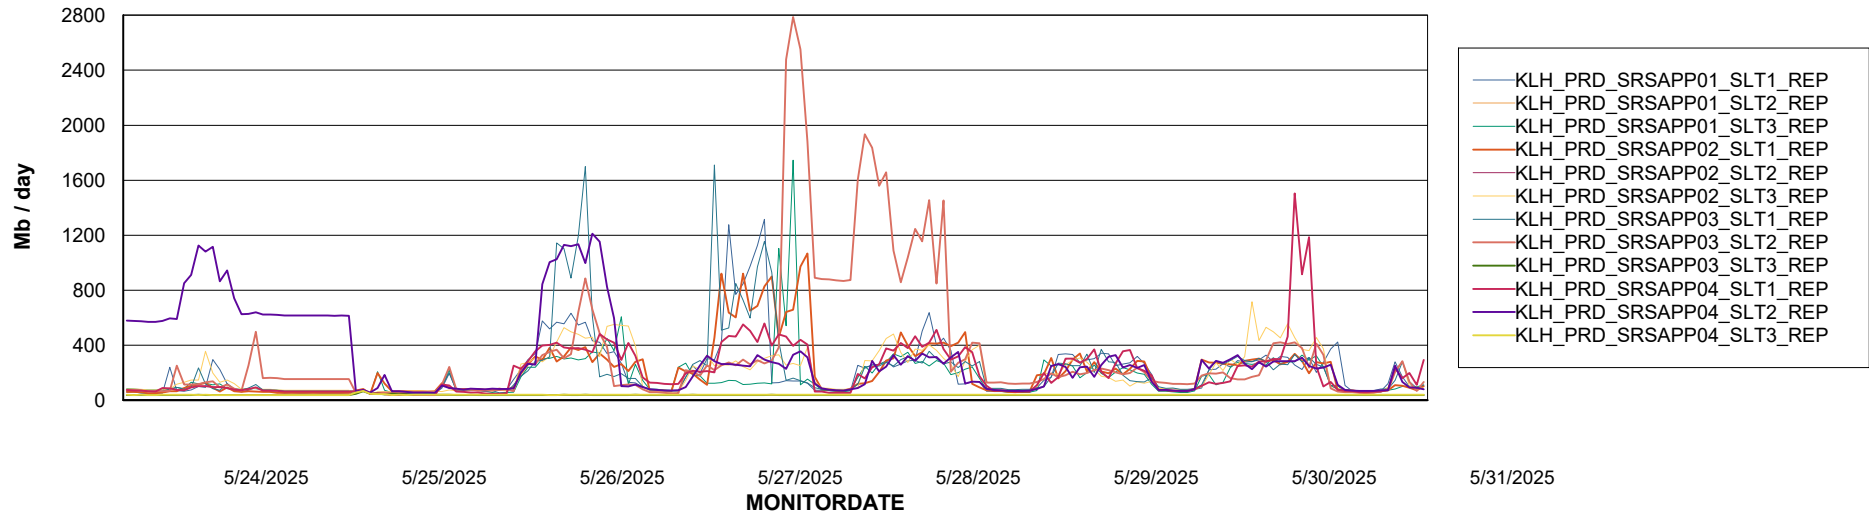

ABSSolute Application ReportServer Services

Avg memory used per ReportServer Service