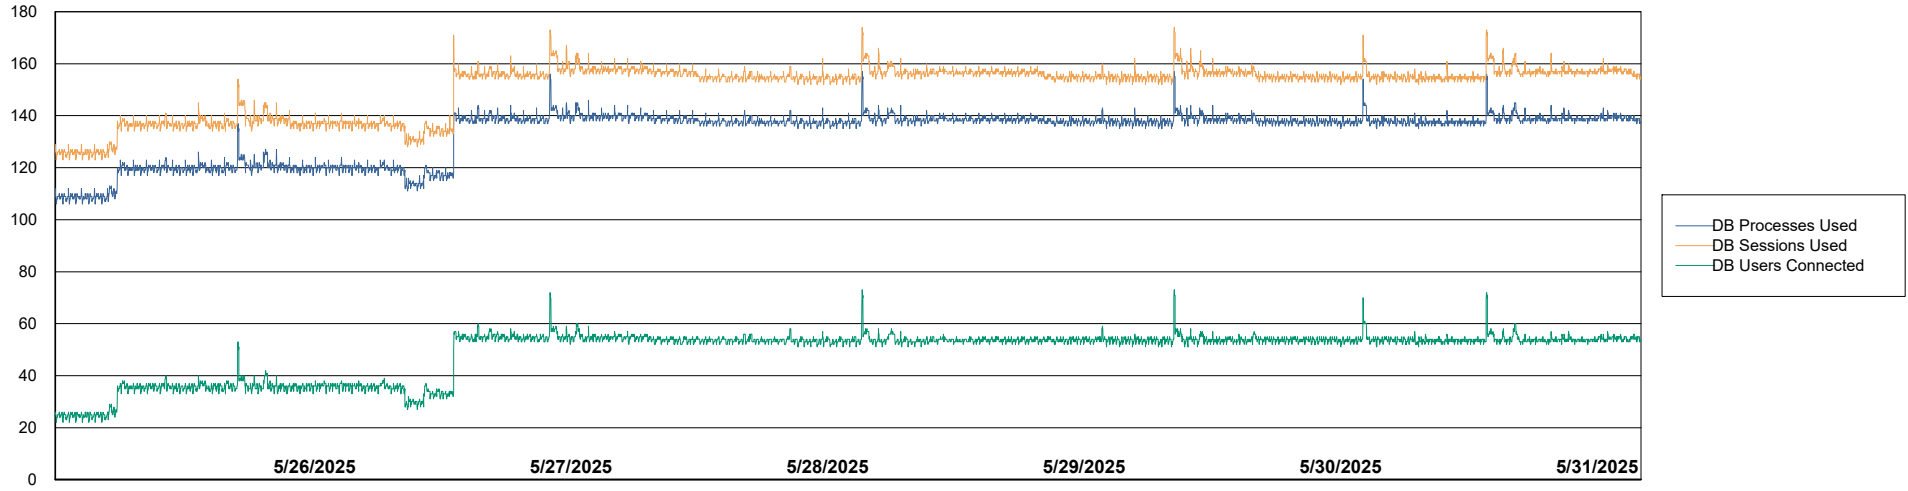

Database Performance Future Live KLH_PRD_SRSBIDB02_ABS1