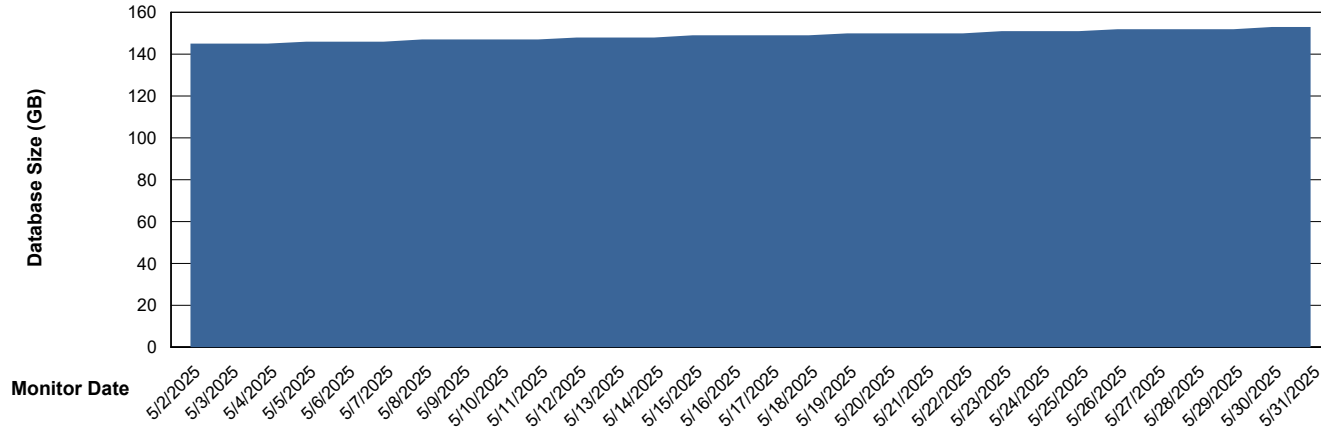

DATABASE SIZE Future Live KLH_PRD_SRSBIDB02_ABS1

Database growth over last month