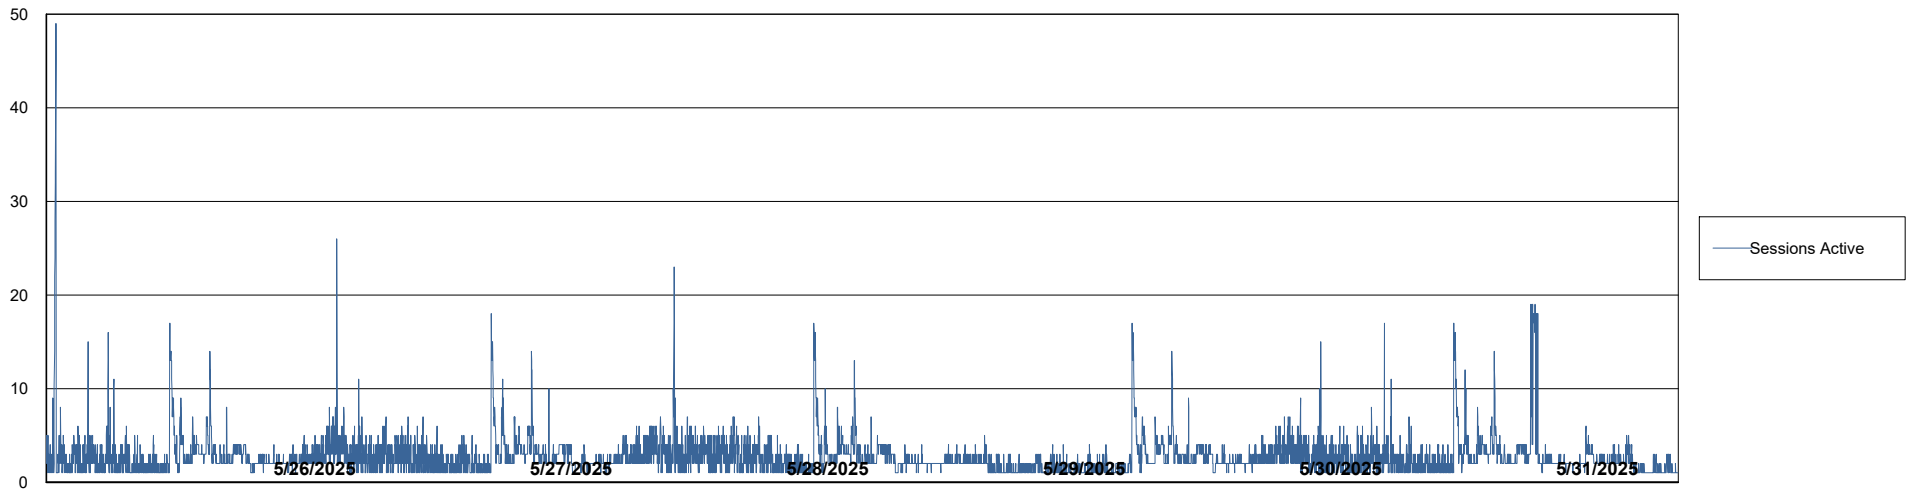

Database Performance KLH_PRD_SRSDDB01_ABS1