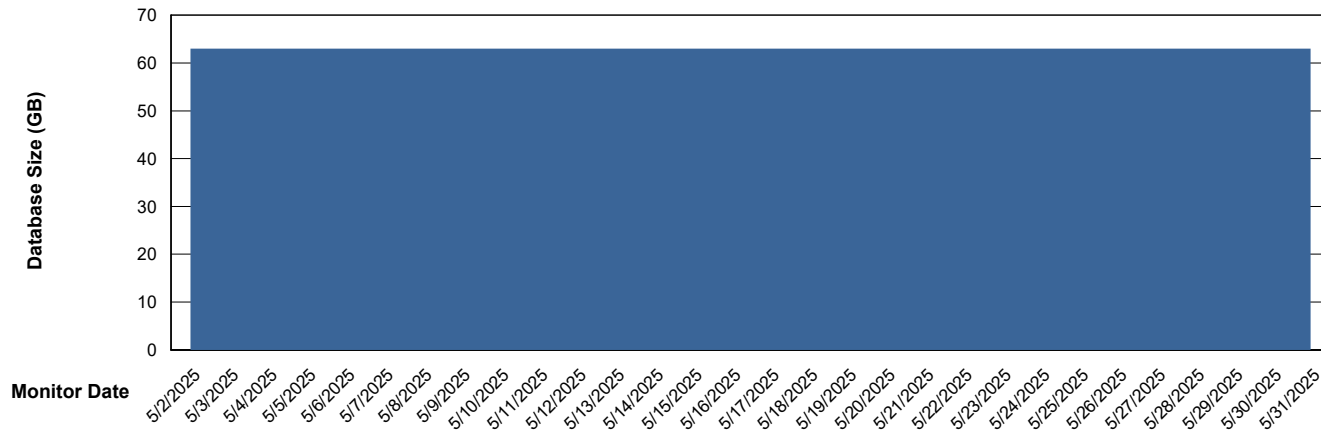

DATABASE SIZE KLA_TST_KLAHQORA06_DB_ABST

Database growth over last month