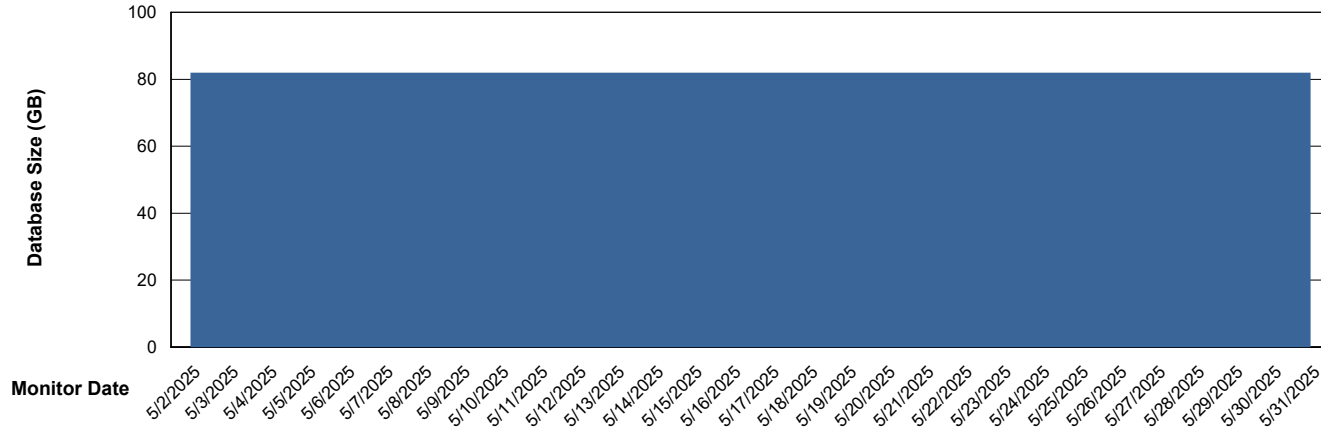

DATABASE SIZE KLA_PRD_KLAHQORA05_DB_ABS1

Database growth over last month