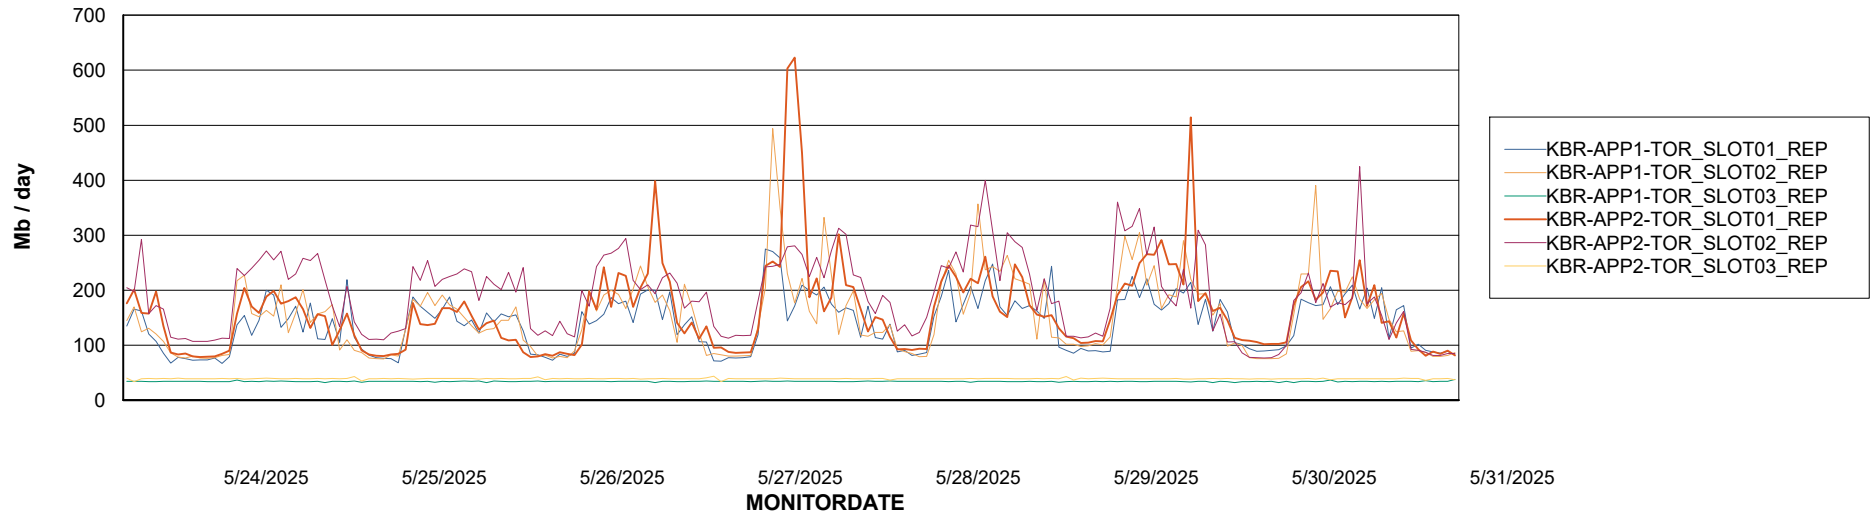

Avg memory used per ABS Server Service

Avg users per day per ABS server

Weekly SLA Customer Report

Customer KBR OCI TOR Production
Database ID 200

ABSSolute Application ReportServer Services

Avg memory used per ReportServer Service