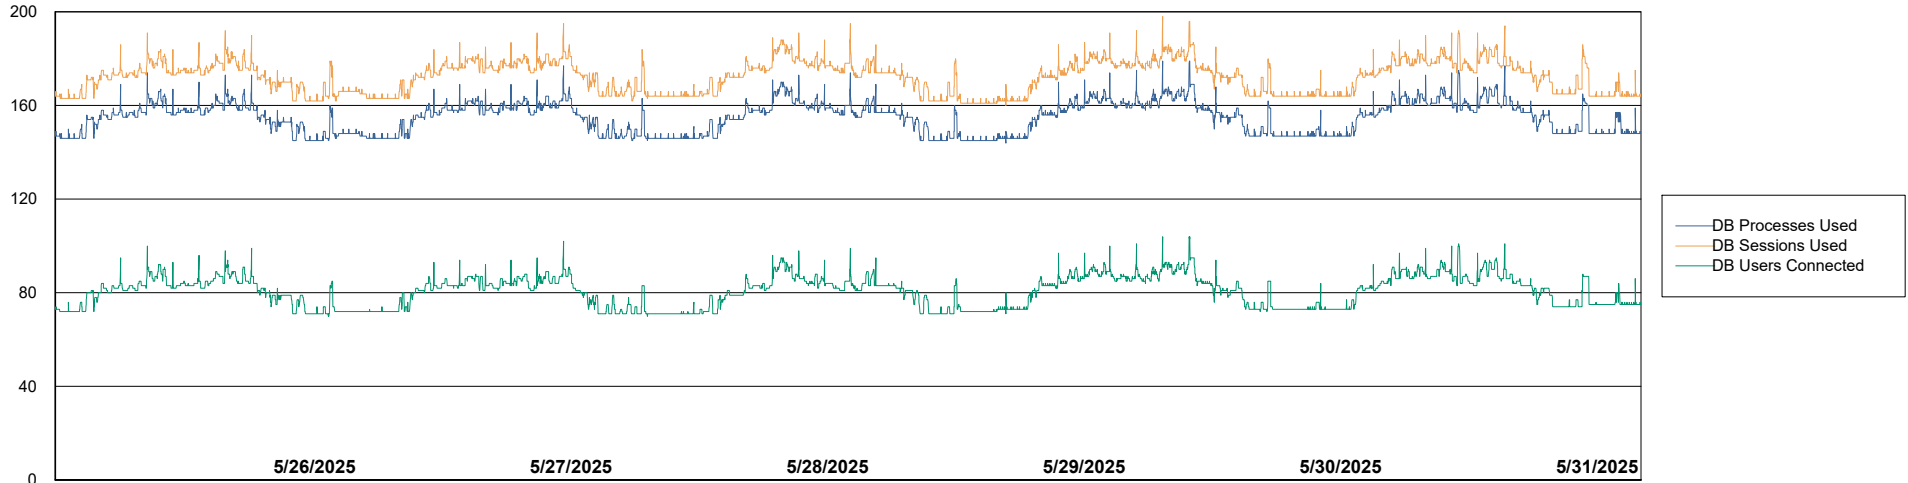

Weekly SLA Customer Report

Customer KBR OCI TOR Production
Database ID 200

Database Performance KBR-BI-TOR_PROD_ABS1

Weekly SLA Customer Report

Customer KBR OCI TOR Production
Database ID 200

Database Performance KBR-DBS1-TOR_PROD_ABS1