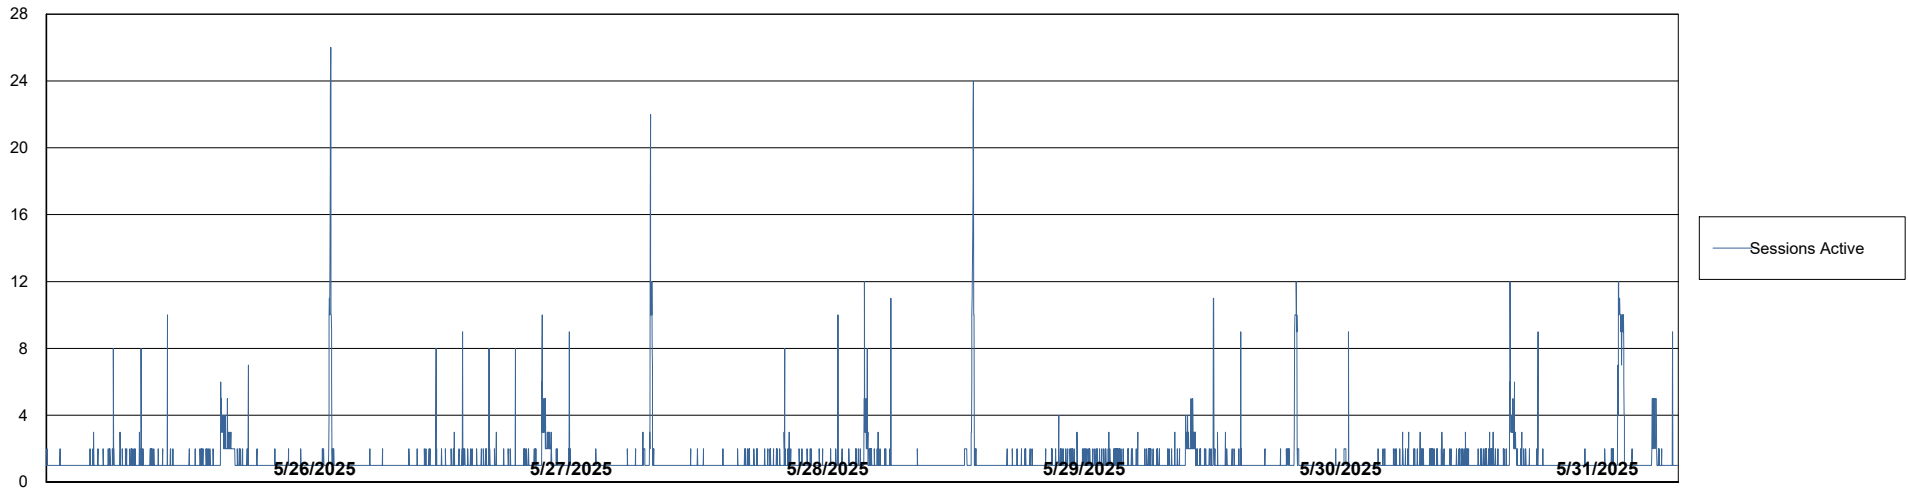

Weekly SLA Customer Report

Customer KBR OCI TOR Production
Database ID 200

Database Performance KBR-BI-TOR_PROD_ABS1

Weekly SLA Customer Report

Customer KBR OCI TOR Production
Database ID 200

Database Performance KBR-DBS1-TOR_PROD_ABS1