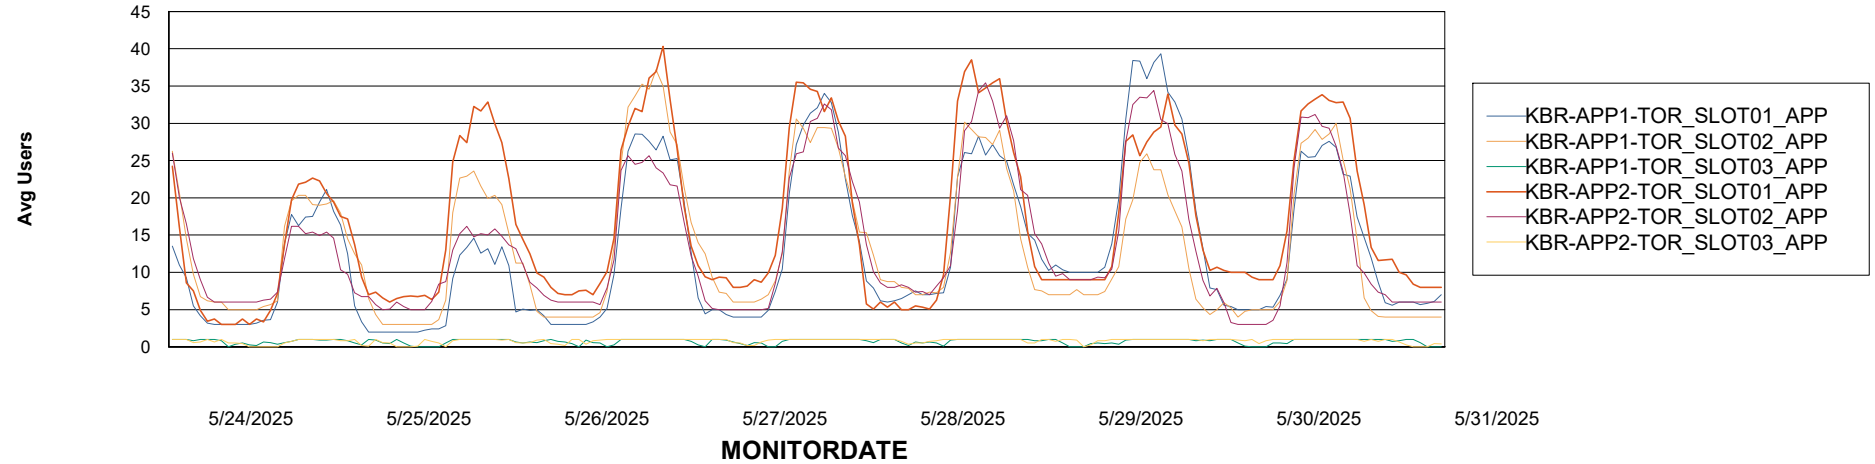

Avg users per day per ABS server