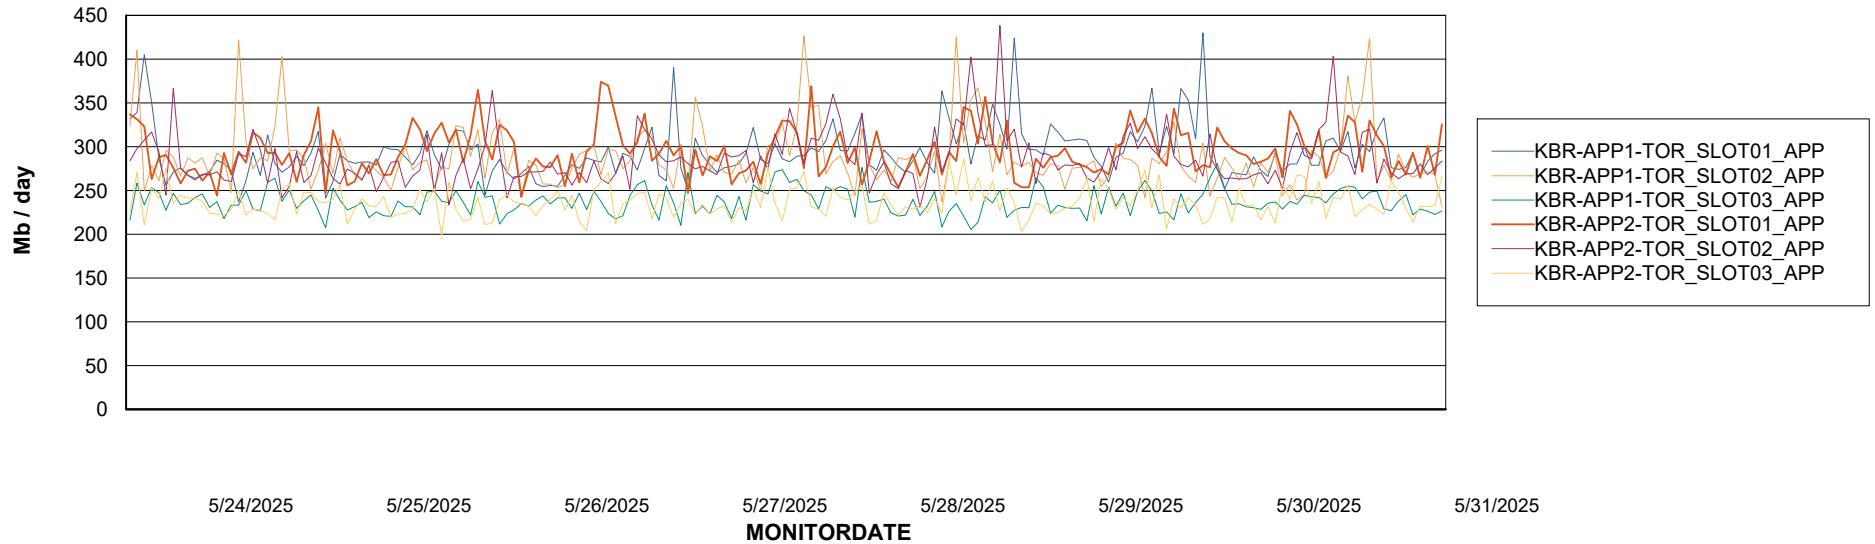

ABSSolute Application Server Services

Avg memory used per ABS Server Service