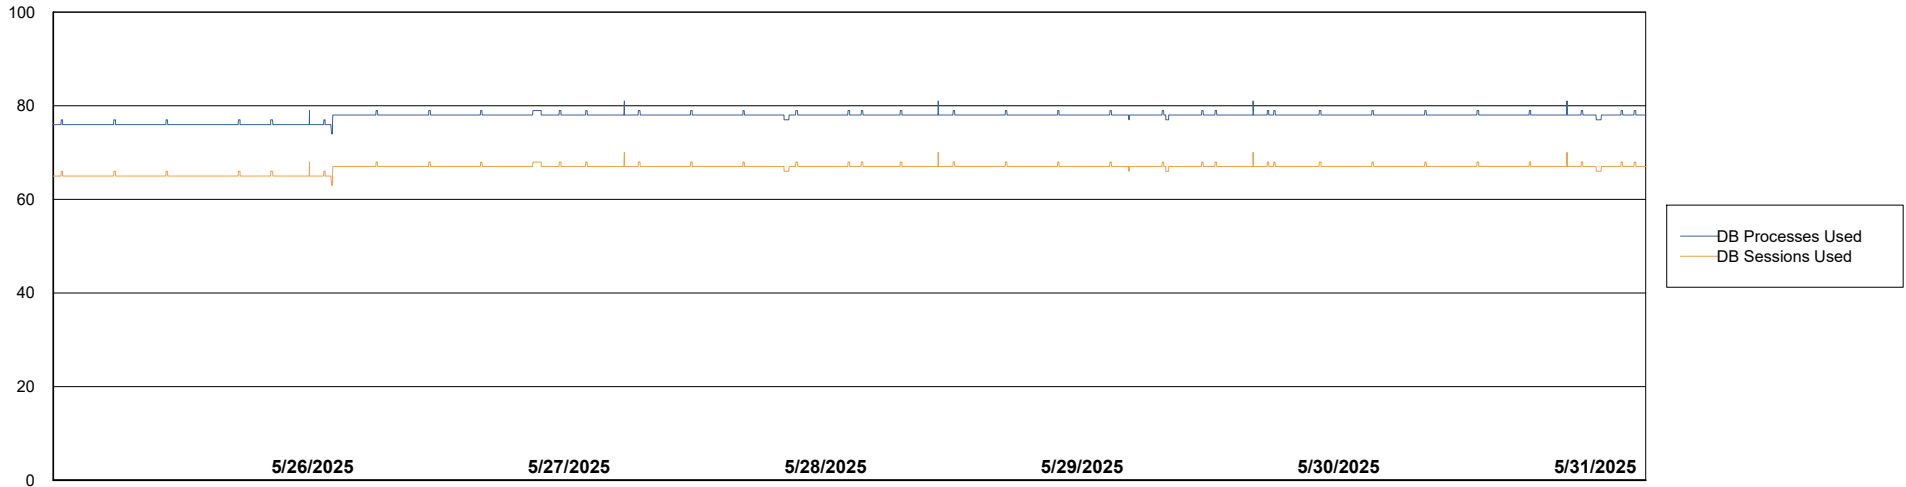

Database Performance KBR-DBS2-TOR_PROD_HSBABS1

DB Processes Max 0
DB Processes Max 1,000
DB Processes Max 4