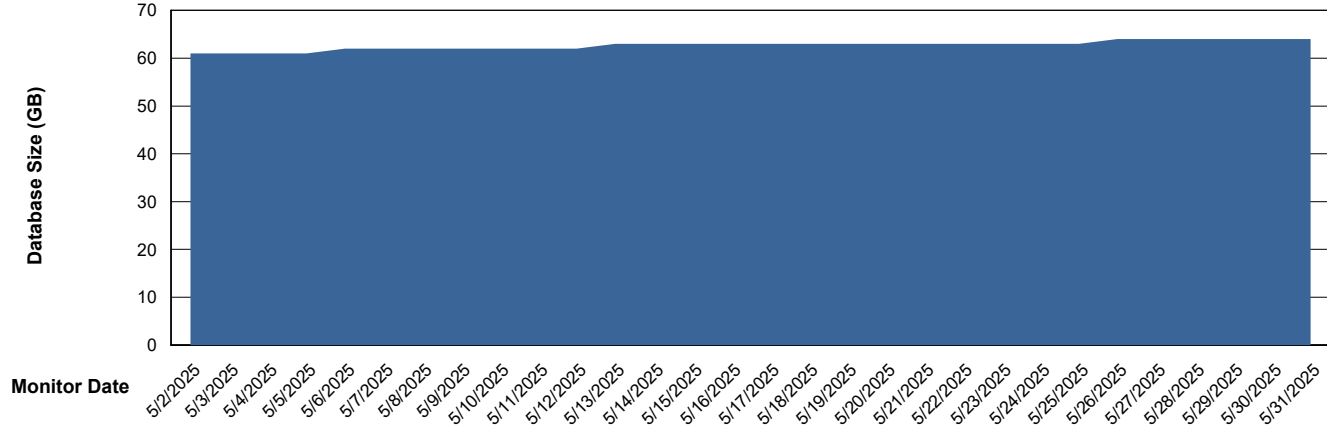

DATABASE SIZE KBR-BI-TOR_PROD_ABS1

Database growth over last month