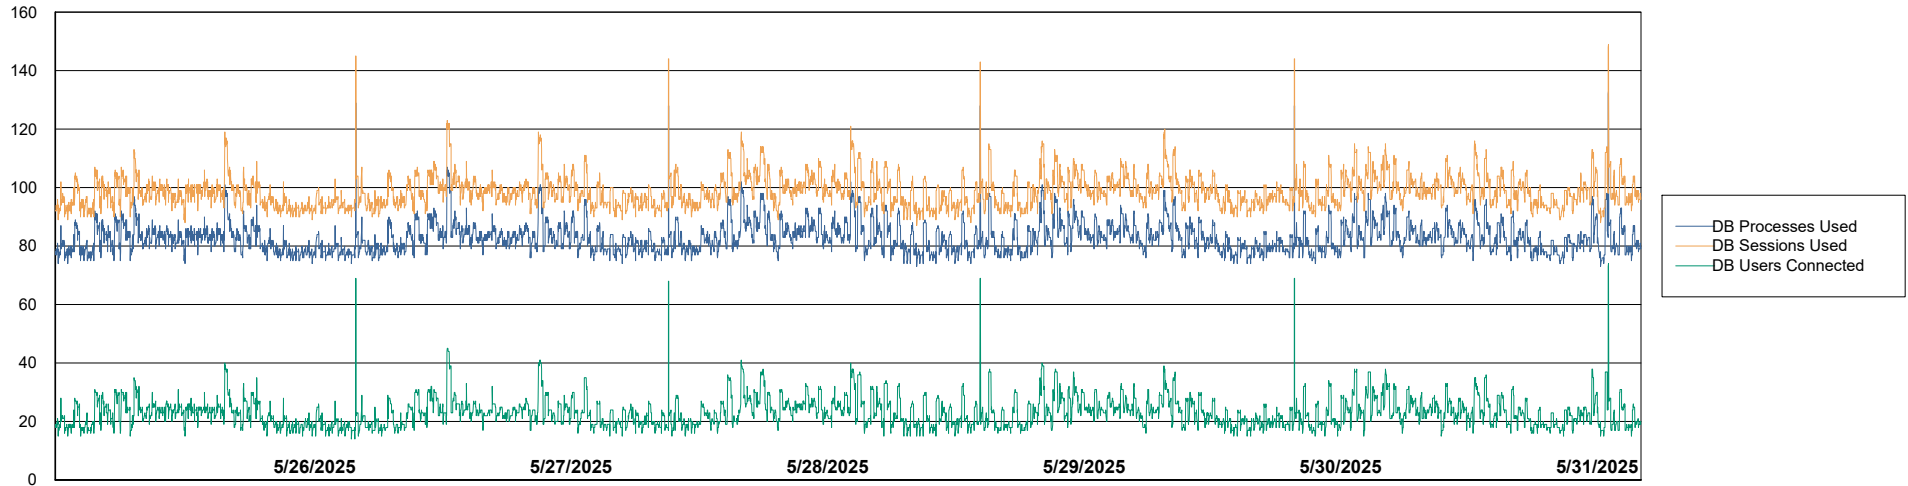

Database Performance KBR-BI-TOR_PROD_ABS1