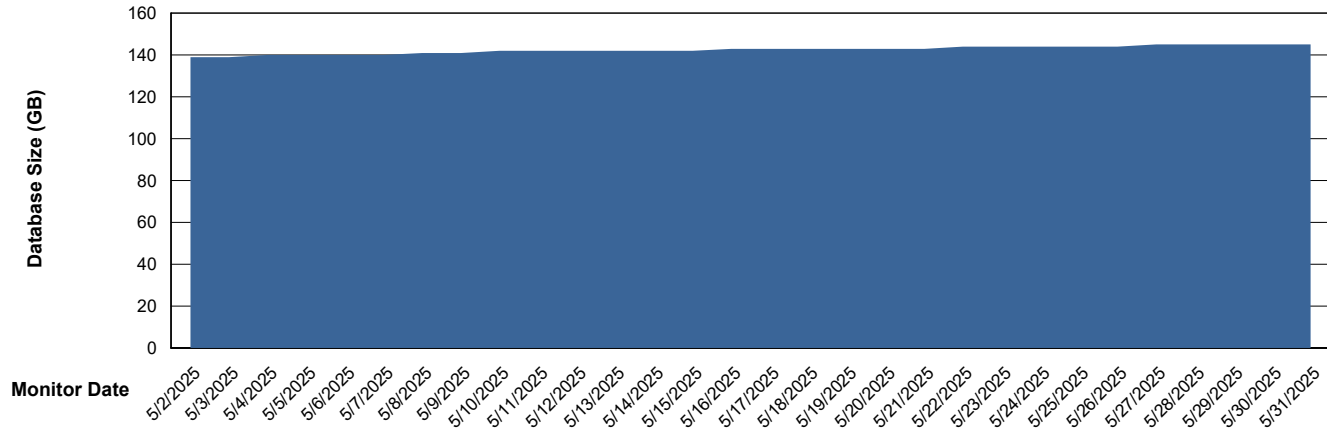

Customer KBR OCI TOR Production
Database ID 200

DATABASE SIZE KBR-BI-TOR_PROD_ABS1

Database growth over last month

DATABASE SIZE KBR-DBS1-TOR_PROD_ABS1

Database growth over last month

Weekly SLA Customer Report