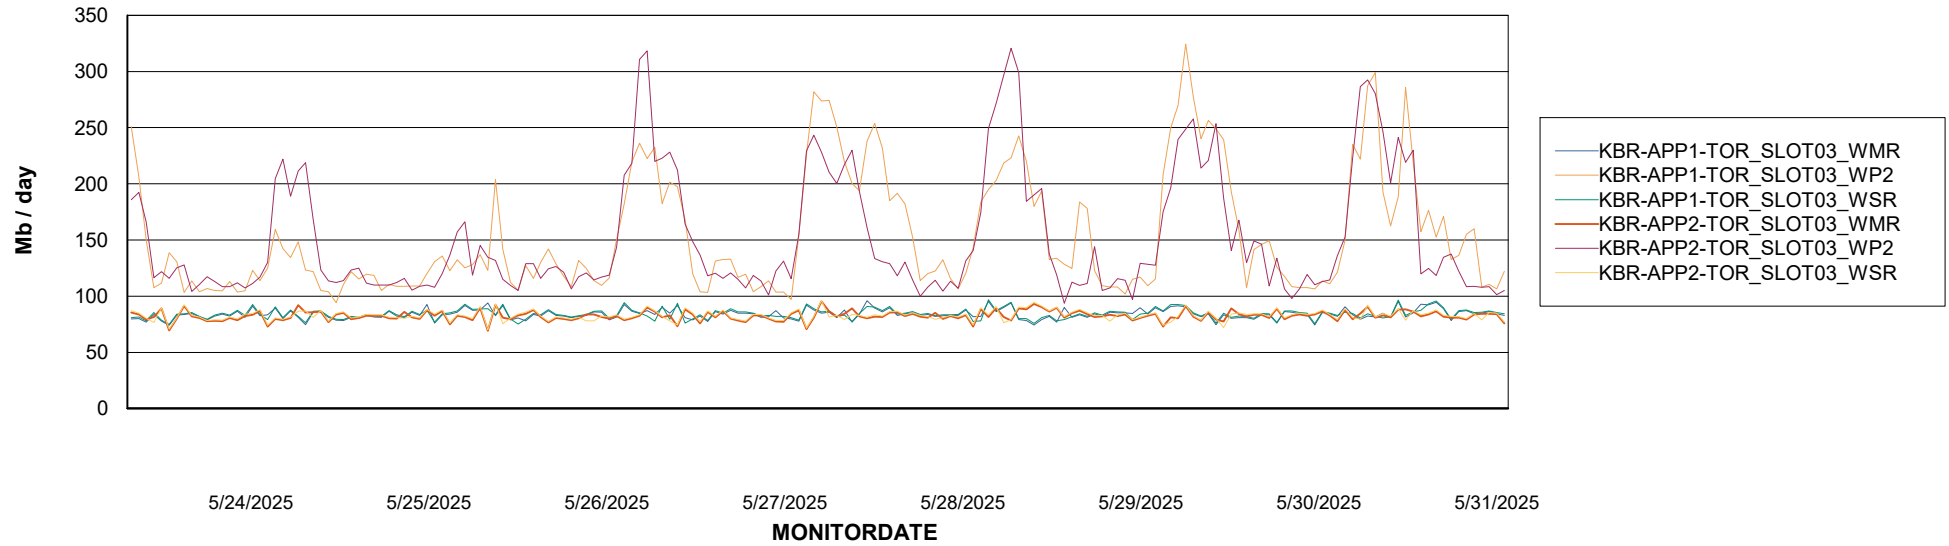

ABSolute Web Component Services

Avg memory used per ABS Web component