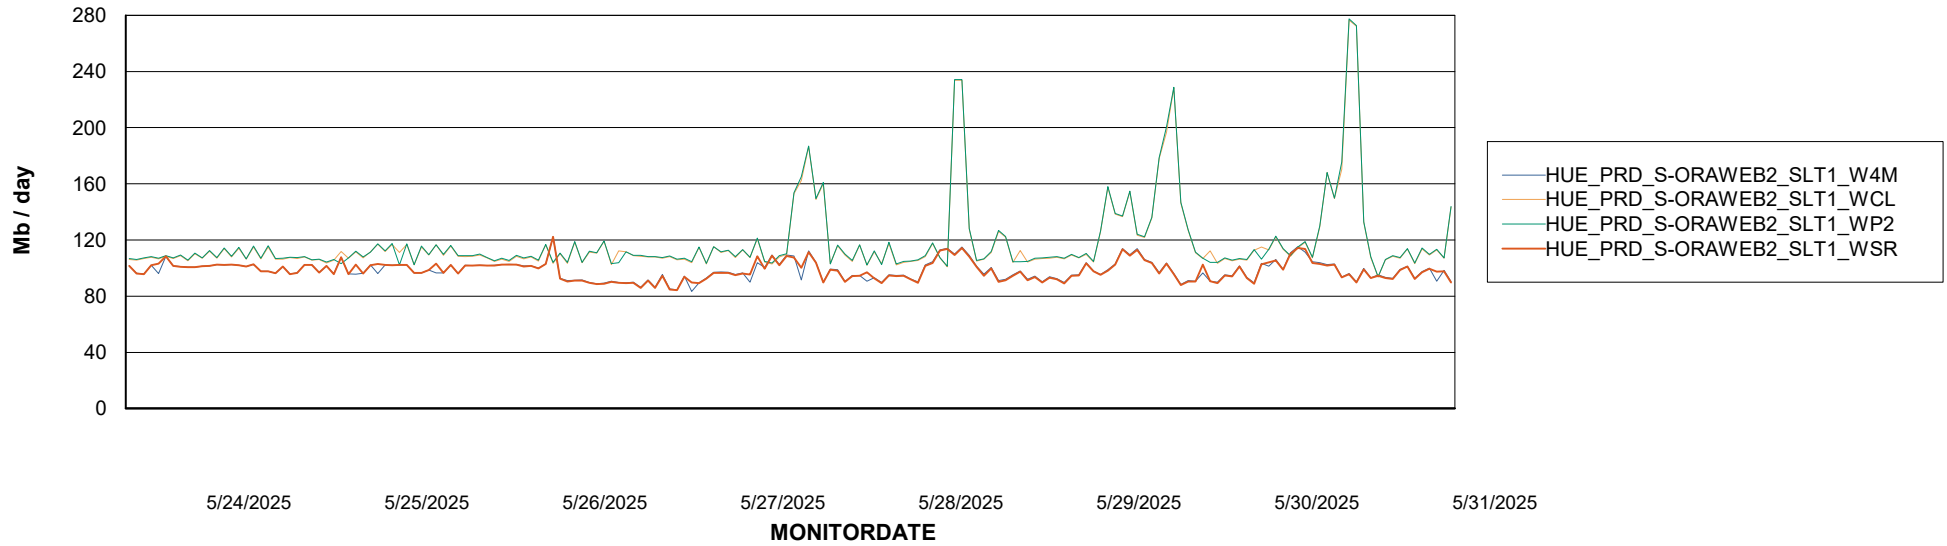

ABSSolute Web Component Services

Avg memory used per ABS Web component