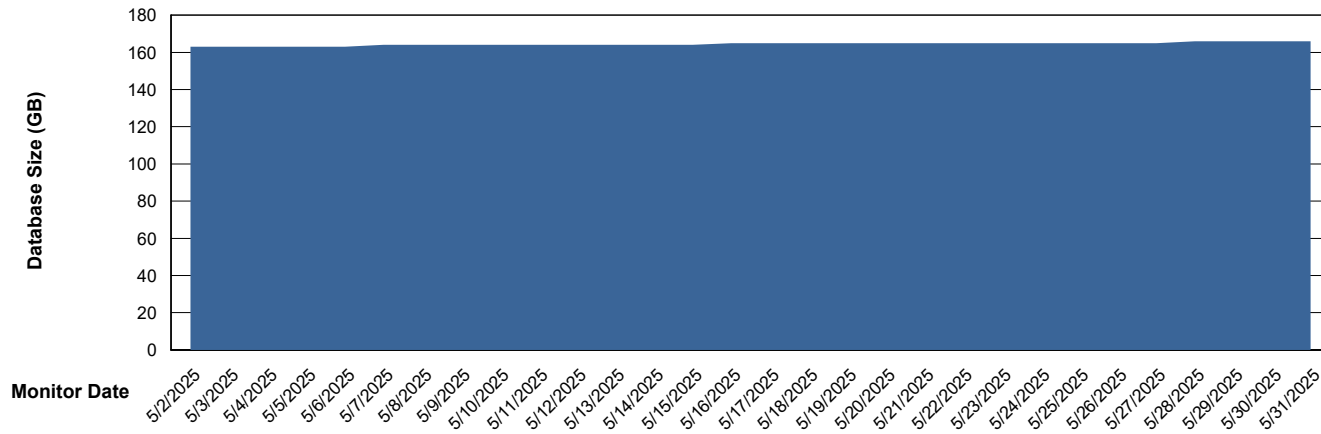

DATABASE SIZE HUE_PRD_S-ORAPROD2_ABS1

Database growth over last month