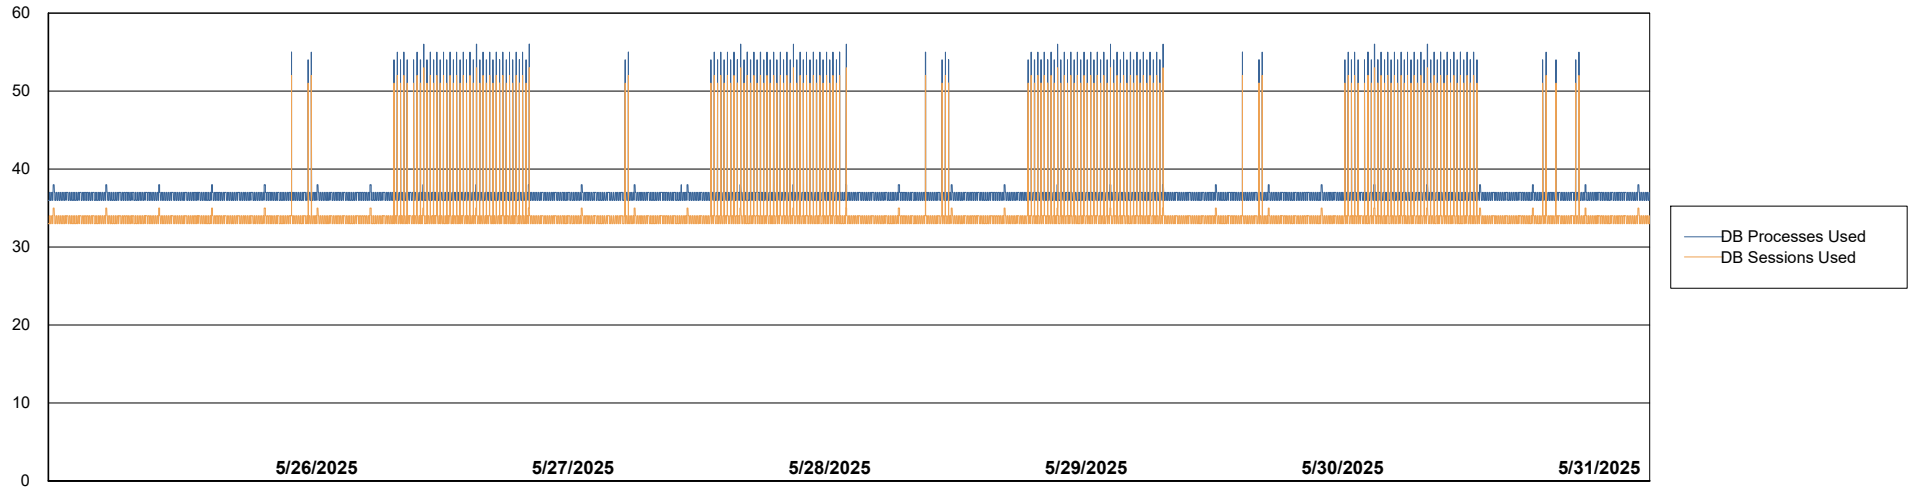

Database Performance HUE_PRD_S-ORATEST2_HSBABS1

DB Processes Max 1,000