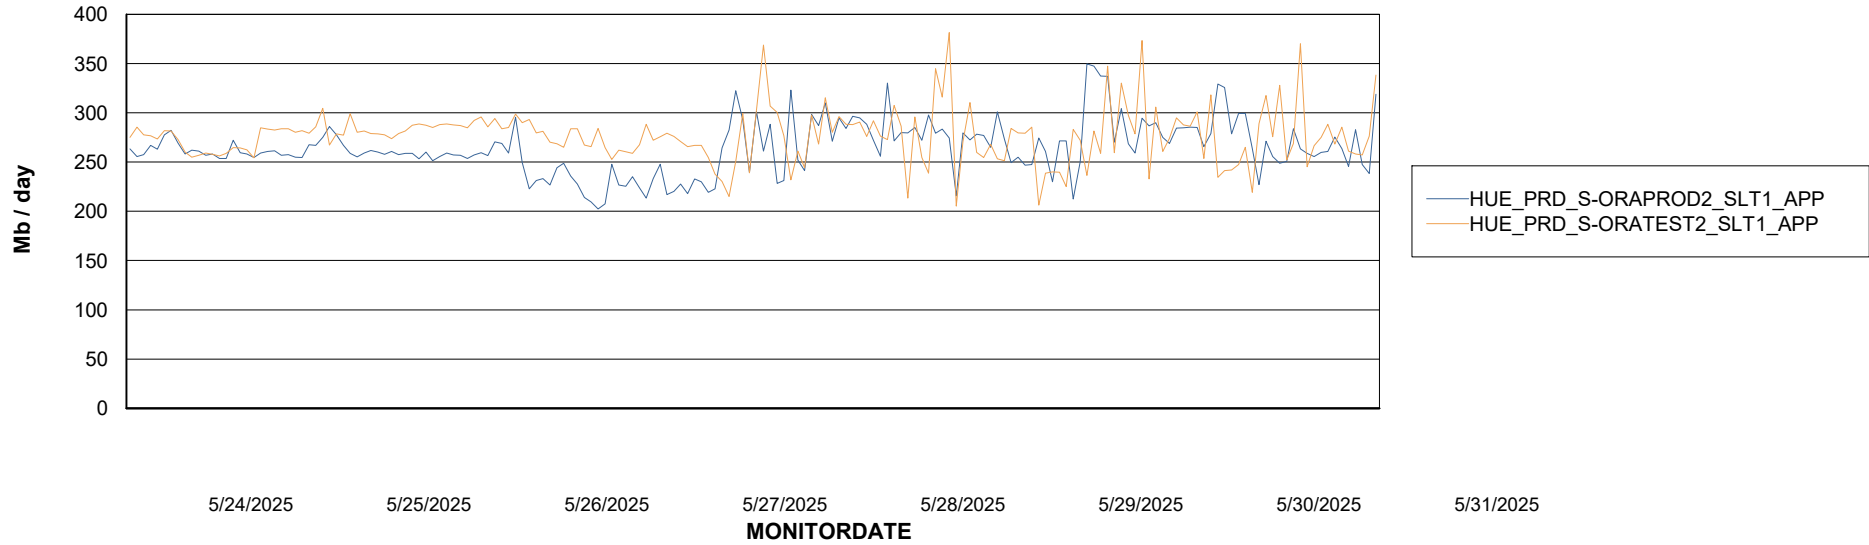

ABSSolute Application Server Services

Avg memory used per ABS Server Service