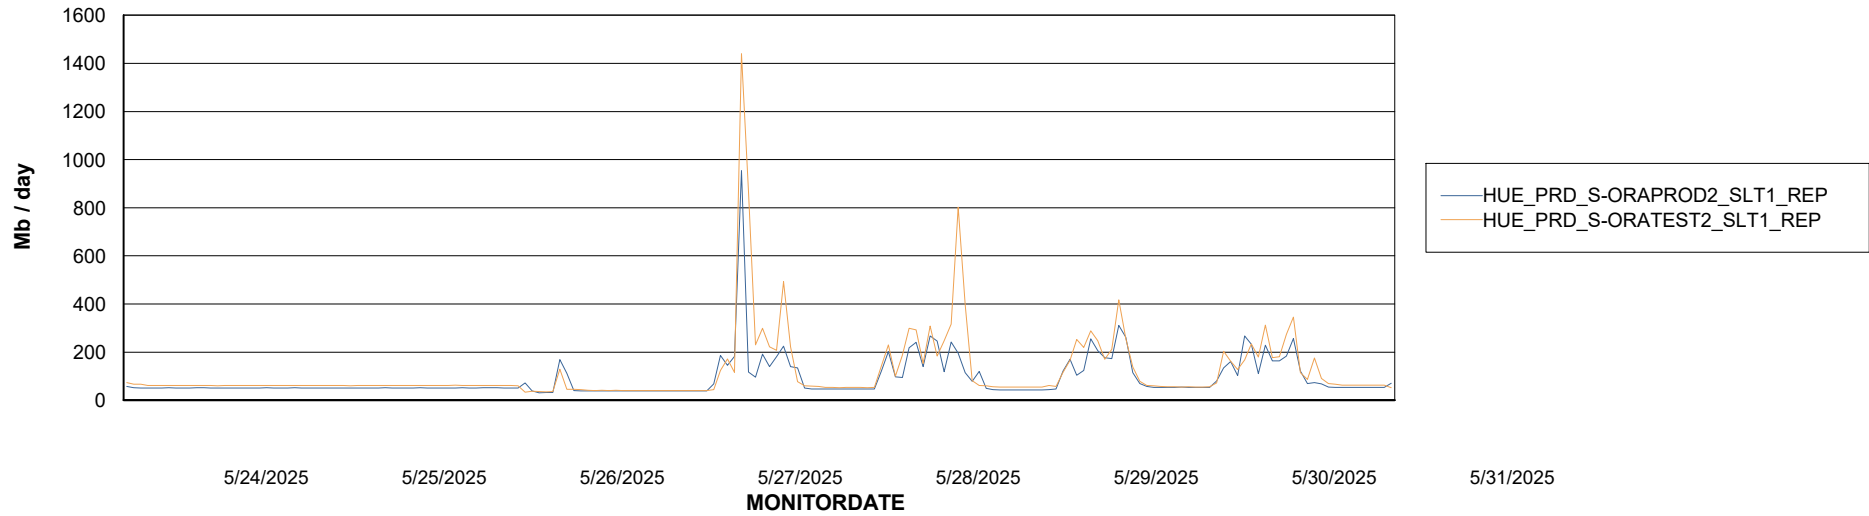

Avg memory used per ABS Server Service

Avg users per day per ABS server

Weekly SLA Customer Report

Customer HUE_Production
Database ID 154

ABSSolute Application ReportServer Services

Avg memory used per ReportServer Service