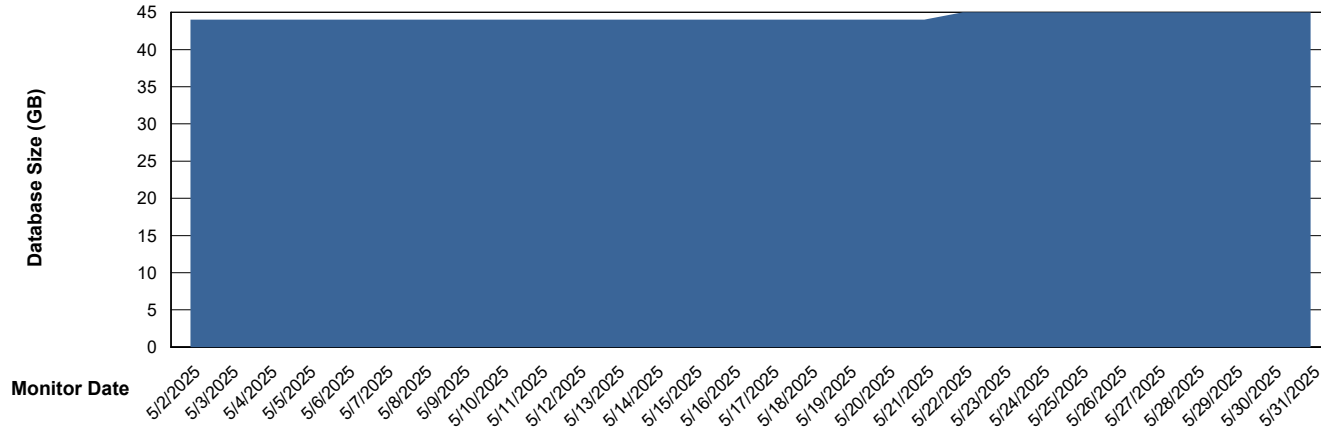

DATABASE SIZE HUE_PRD_S-ORABI2024_ABS1

Database growth over last month