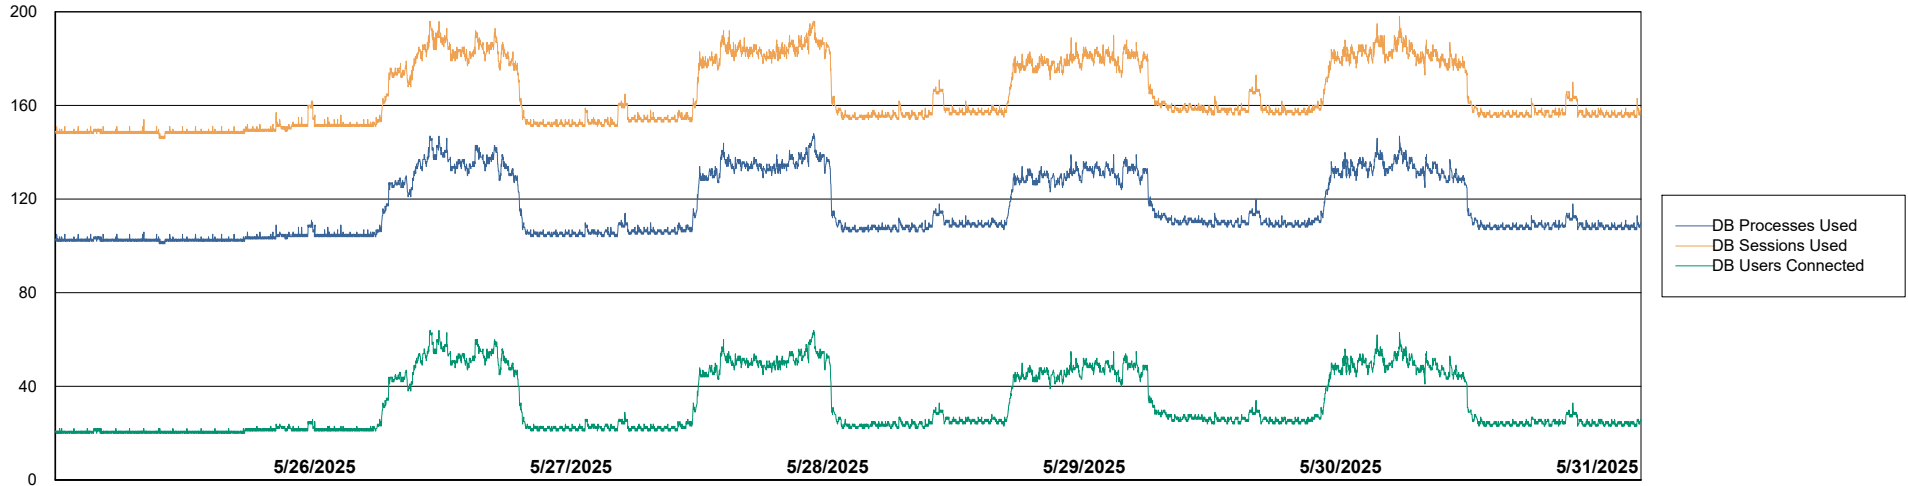

Weekly SLA Customer Report

Customer HUE_Production
Database ID 154

Database Performance HUE_PRD_S-ORABI2024_ABS1

Weekly SLA Customer Report

Customer HUE_Production
Database ID 154

Database Performance HUE_PRD_S-ORAPROD2_ABS1