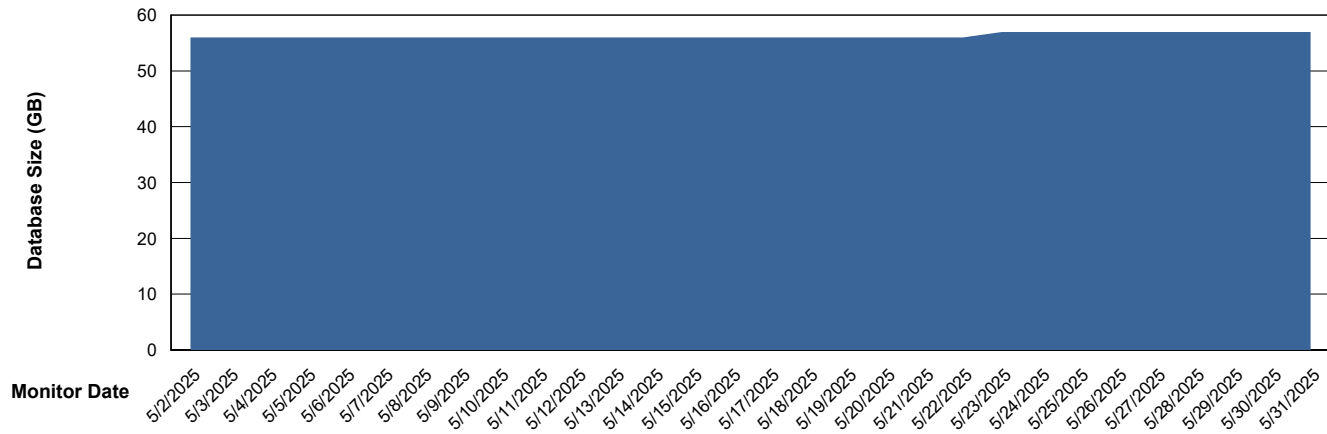

DB Processes Max 1,000
DB Sessions Max 0

Weekly SLA Customer Report

Customer ELJ Production
Database ID 72

Database Performance ELJ_PRD_FRASEQXPRDDB03_ABS1

Weekly SLA Customer Report

Customer ELJ Production
Database ID 72

DATABASE SIZE ELJ_PRD_FRASEQXPRDDB01_ABS1

Database growth over last month

DATABASE SIZE ELJ_PRD_FRASEQXPRDDB03_ABS1

Database growth over last month

Weekly SLA Customer Report

Customer ELJ Production
Database ID 72