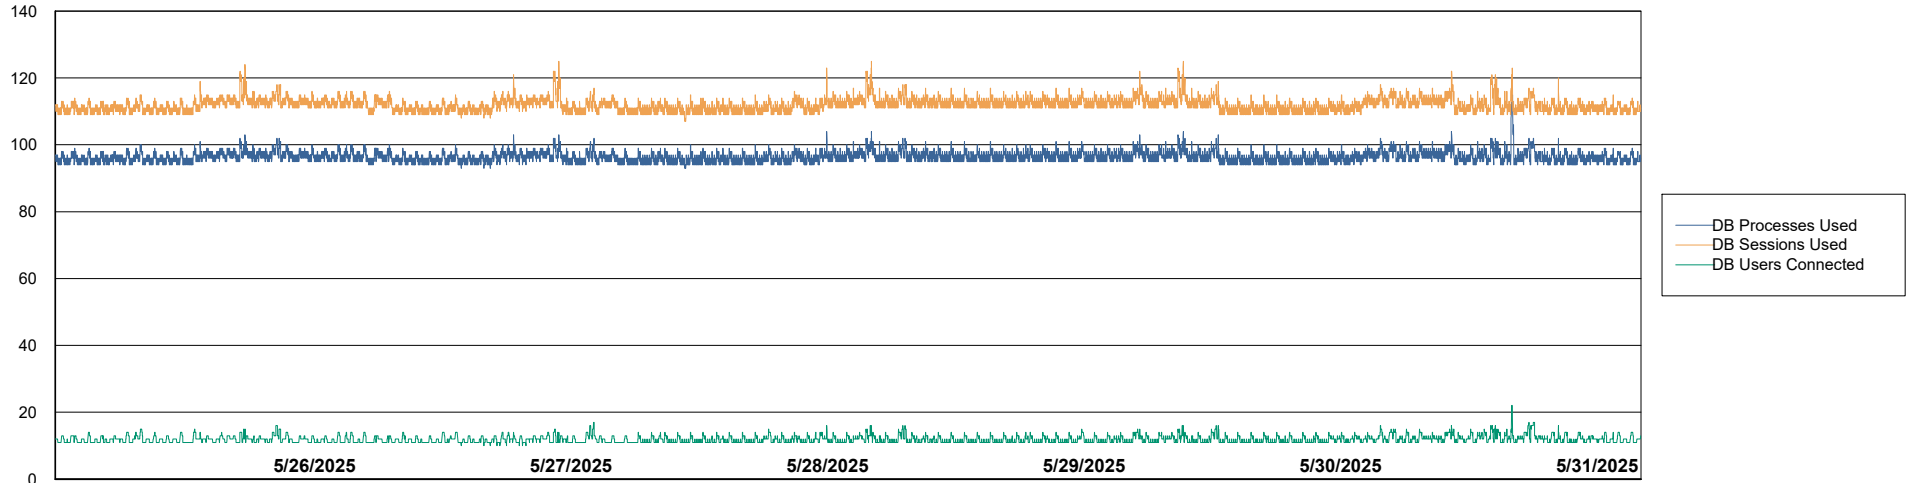

DB Processes Max 1,000
DB Sessions Max 0

Weekly SLA Customer Report

Customer ELJ Production
Database ID 72

Database Performance ELJ_PRD_FRASEQXPRDDB03_ABS1

Weekly SLA Customer Report

Customer ELJ Production
Database ID 72