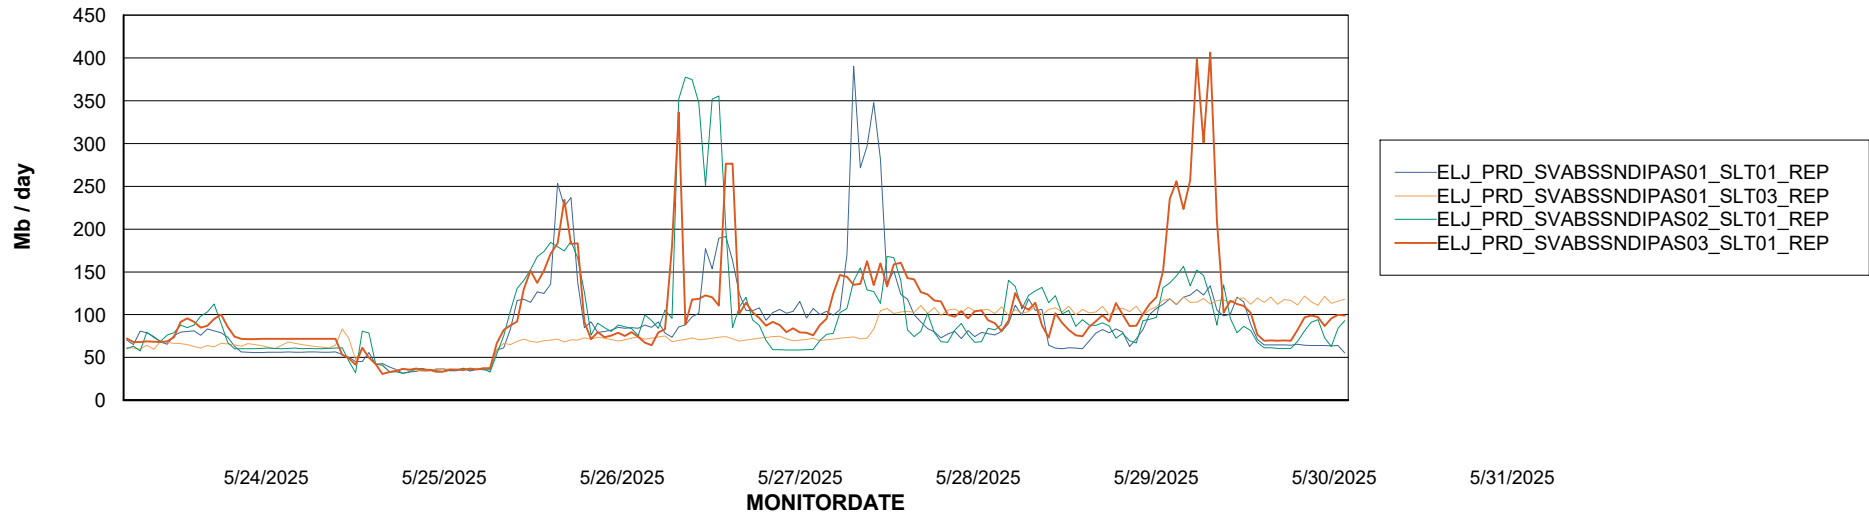

Avg memory used per ABS Server Service

Avg users per day per ABS server

Weekly SLA Customer Report

Customer ELJ Production
Database ID 72

ABSSolute Application ReportServer Services

Avg memory used per ReportServer Service