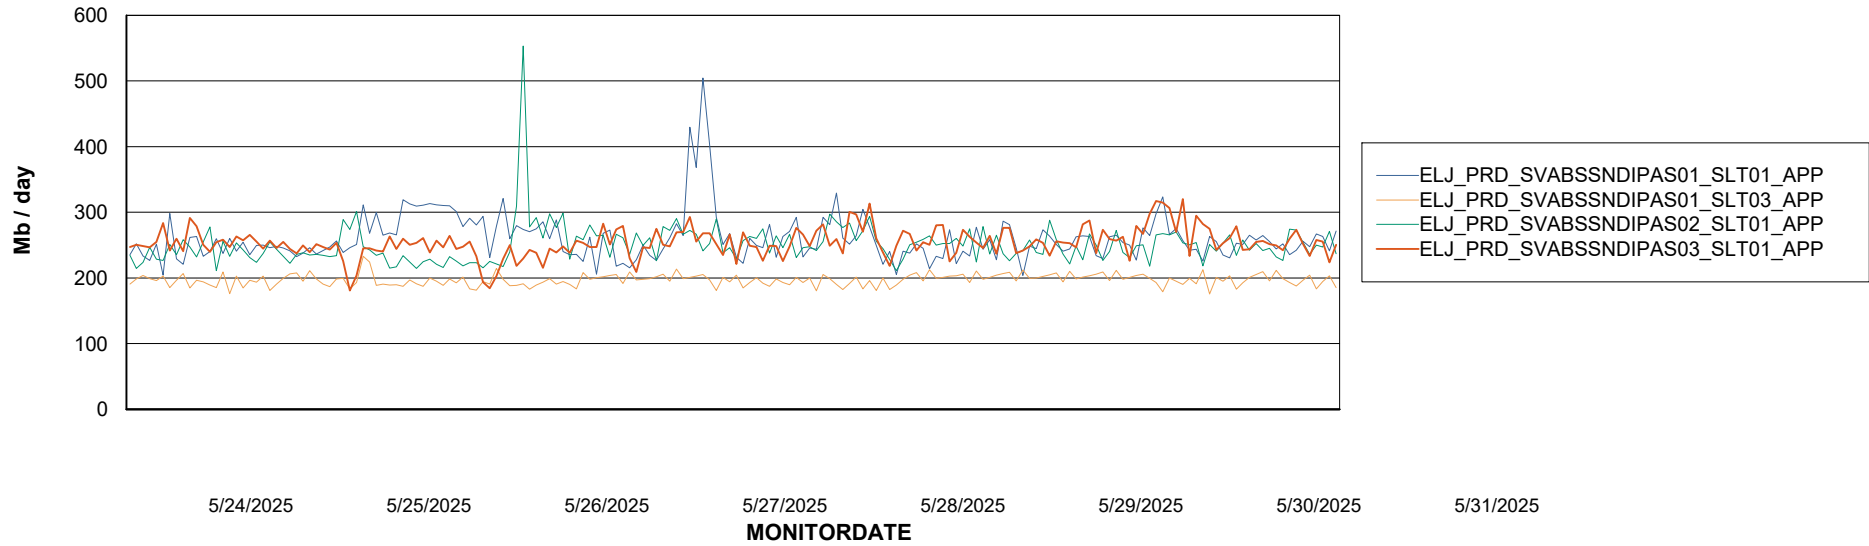

ABSSolute Application Server Services

Avg memory used per ABS Server Service