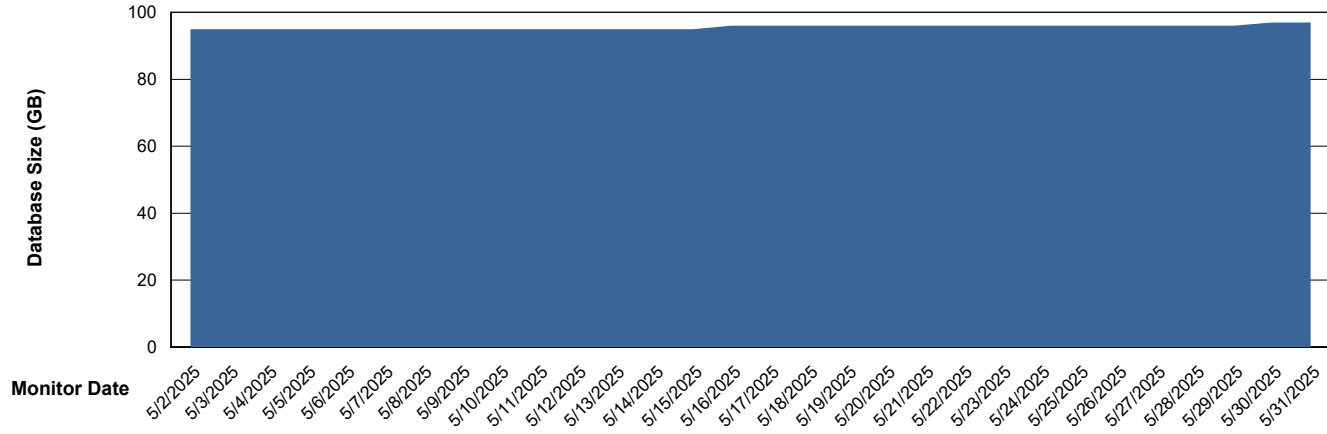

DB Processes Max 1,000
DB Sessions Max 0

Weekly SLA Customer Report

Customer ELJ Production
Database ID 72

Database Performance ELJ_PRD_FRASEQXPRDDB03_ABS1

Weekly SLA Customer Report

Customer ELJ Production
Database ID 72

DATABASE SIZE ELJ_PRD_FRASEQXPRDDB01_ABS1

Database growth over last month

DATABASE SIZE ELJ_PRD_FRASEQXPRDDB03_ABS1

Database growth over last month

Weekly SLA Customer Report

Customer ELJ Production
Database ID 72