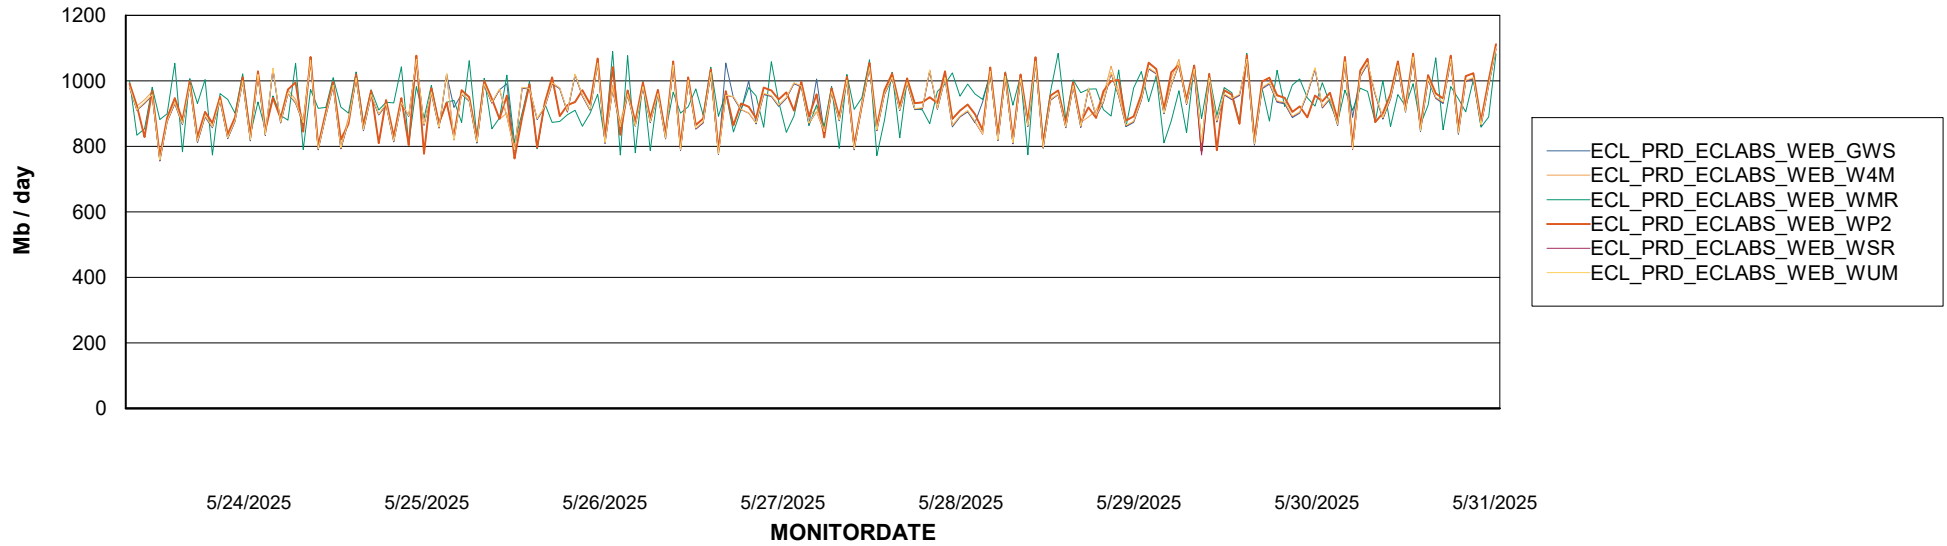

ABSSolute Web Component Services

Avg memory used per ABS Web component