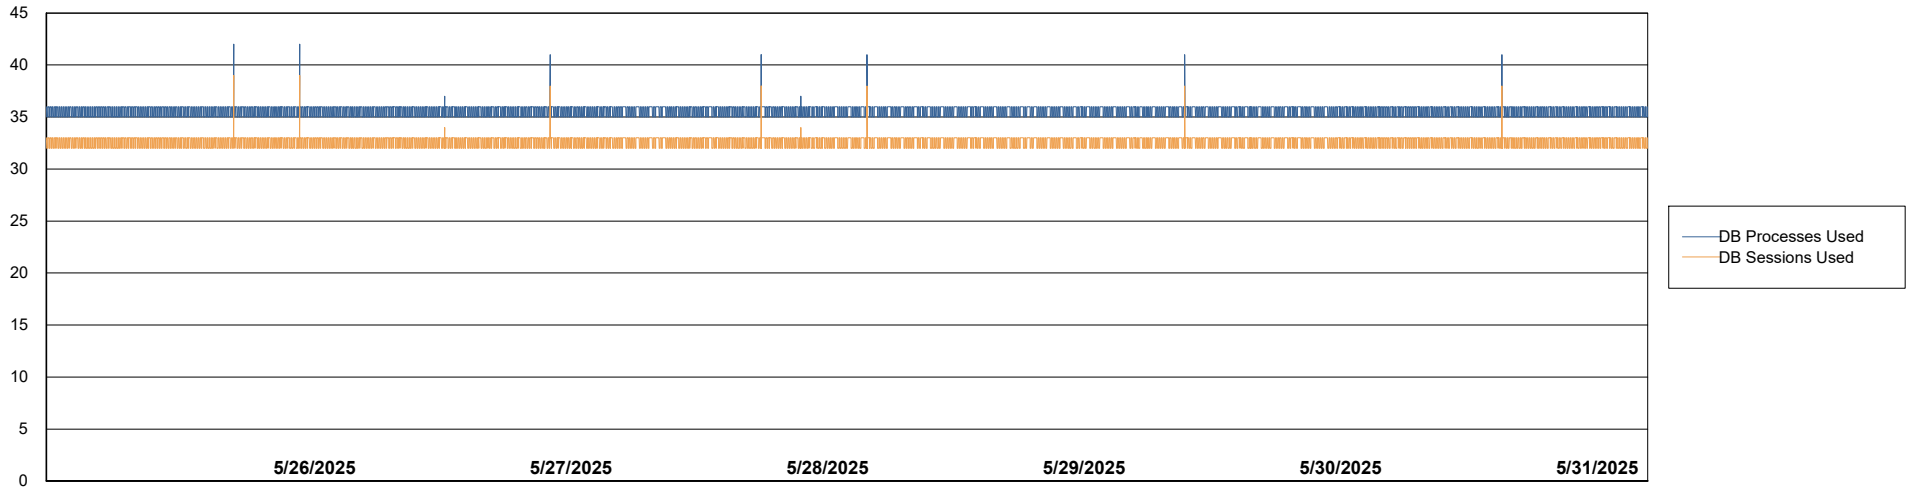

Database Performance ECL_PRD_ECLABS-TEST_HSBABS1

DB Processes Max 1,000