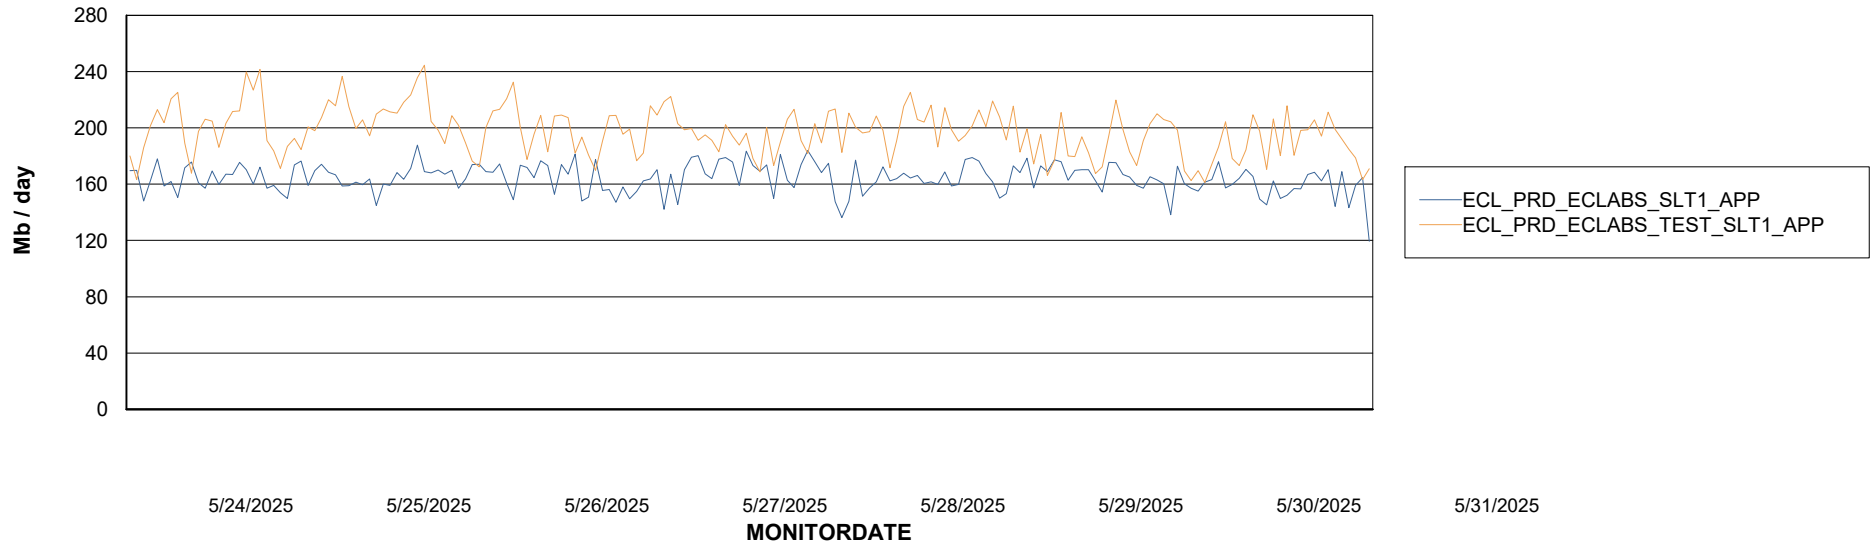

ABSSolute Application Server Services

Avg memory used per ABS Server Service