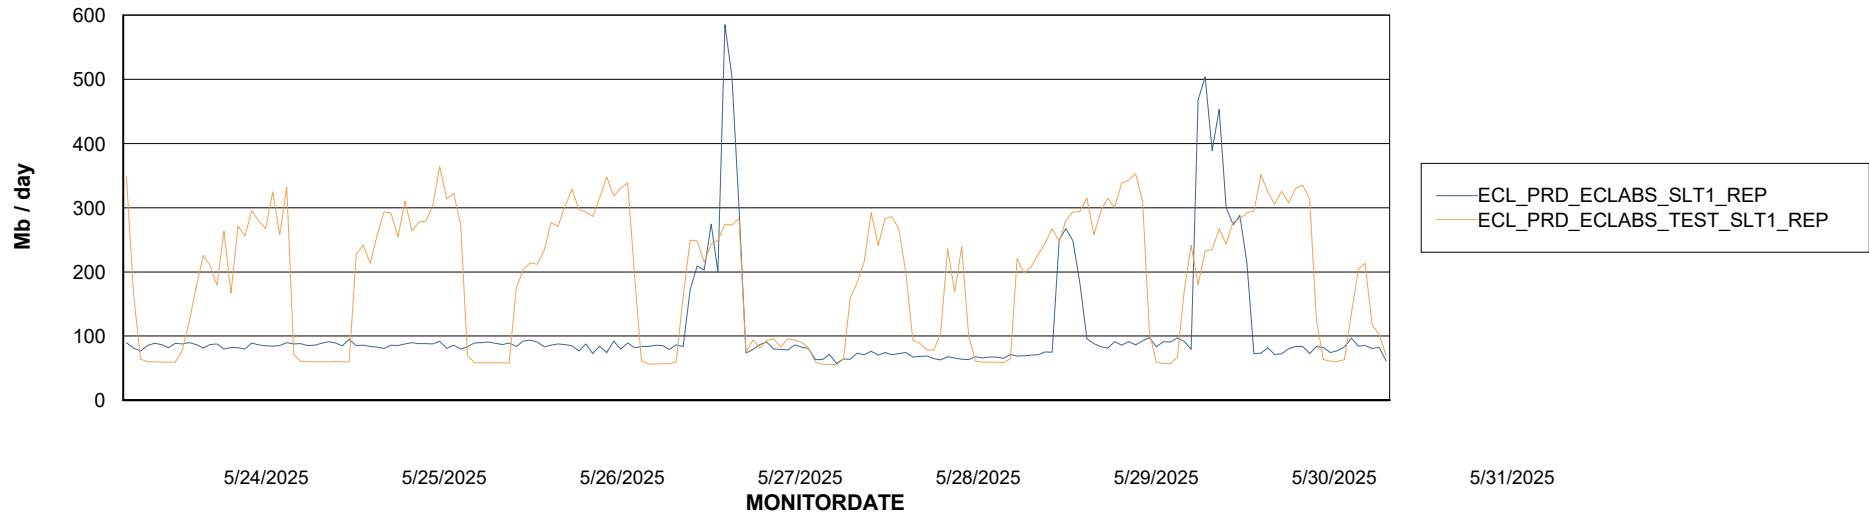

ABSSolute Application ReportServer Services

Avg memory used per ReportServer Service