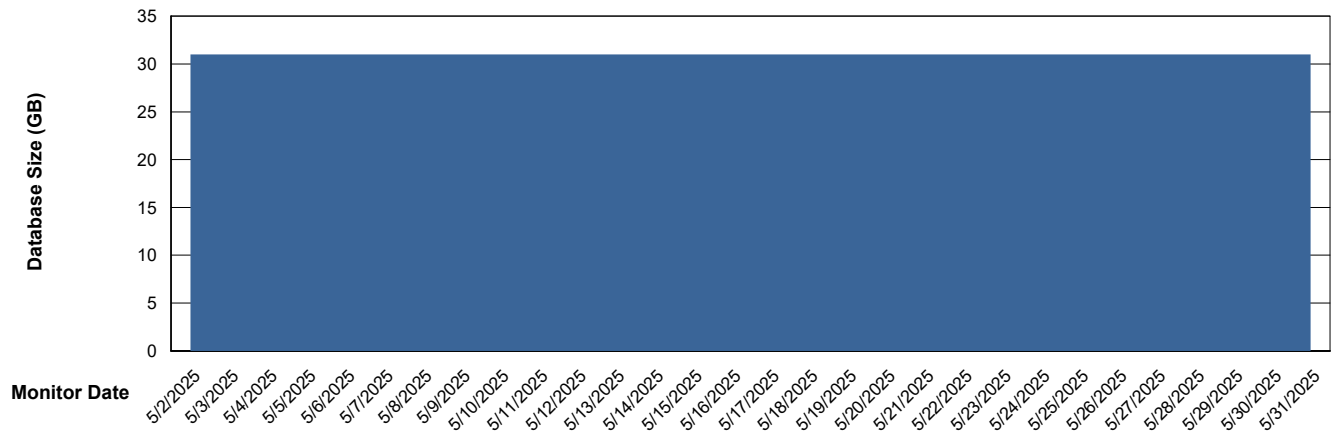

DATABASE SIZE ECL_PRD_ECL-ABS-BI_ABS1

Database growth over last month