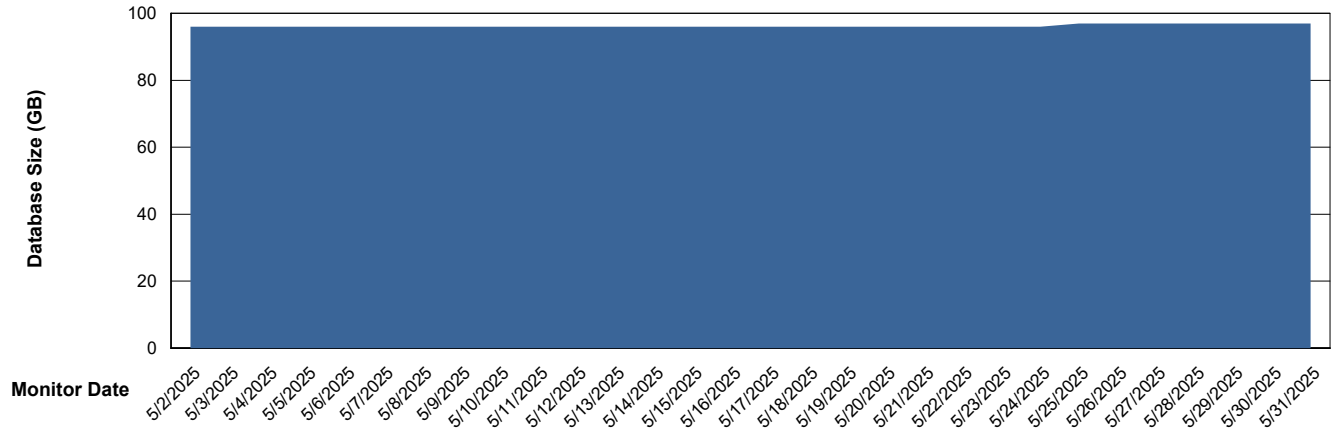

DATABASE SIZE ECL_PRD_ECLABS_ABS1

Database growth over last month