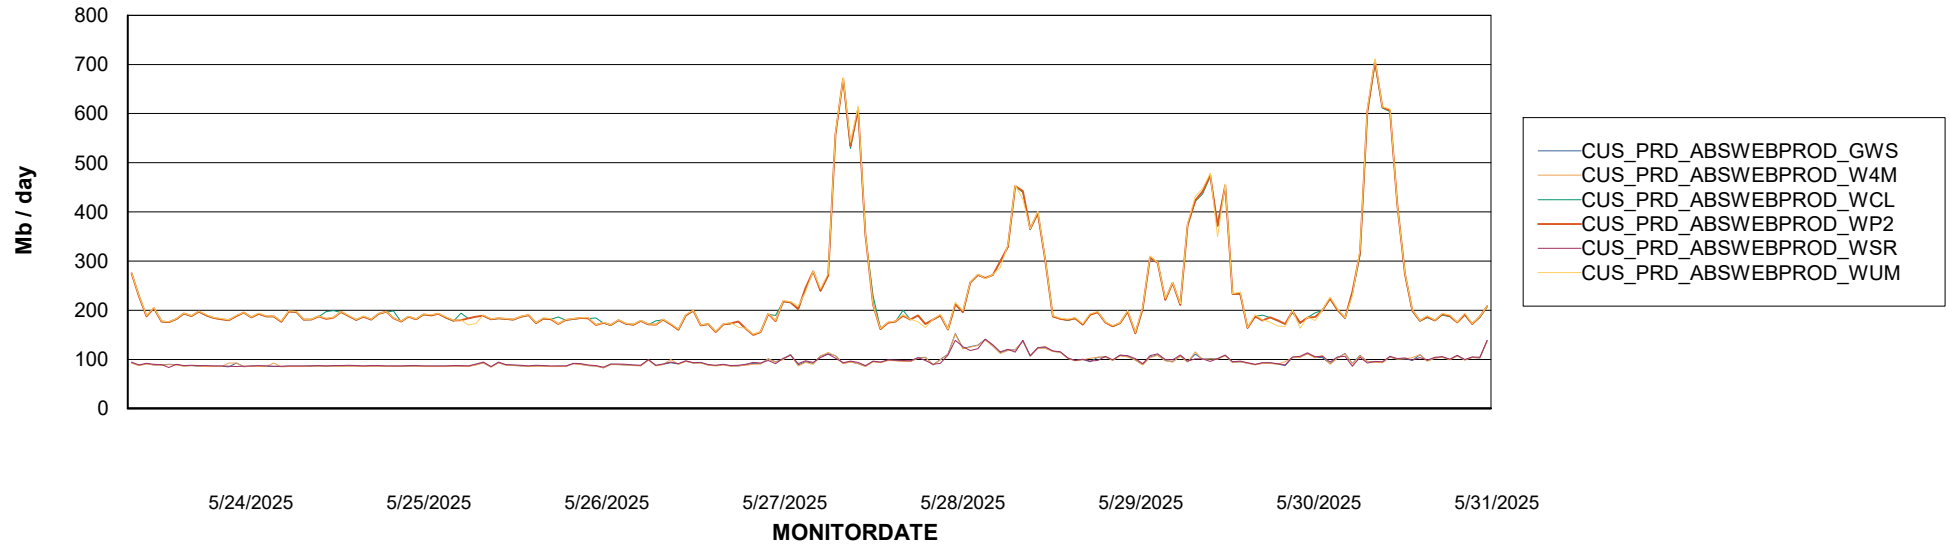

Avg memory used per ReportServer Service

Weekly SLA Customer Report

Customer CUS_Production (24/7)
Database ID 131

ABSSolute Web Component Services

Avg memory used per ABS Web component

Weekly SLA Customer Report