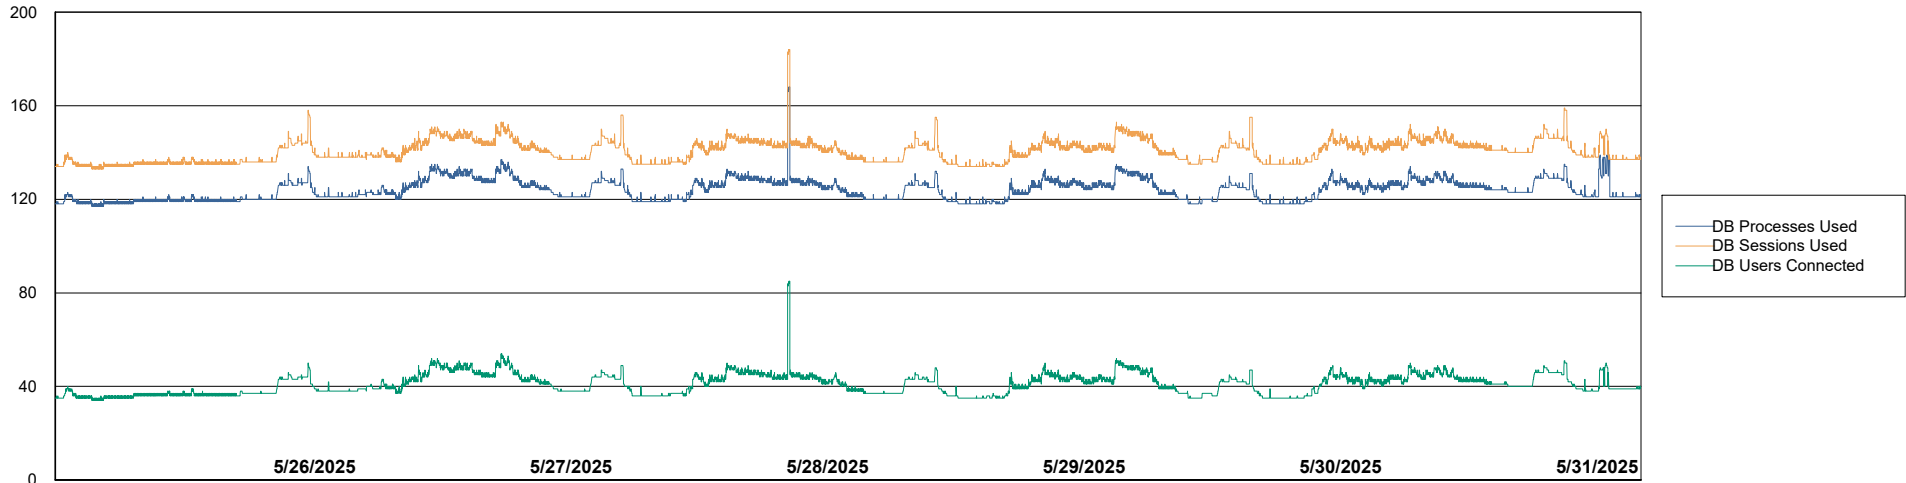

Weekly SLA Customer Report

Customer CUS_Production (24/7)
 Database ID 131

Harddisk Usage CUS_PRD_ABSWEBPROD

	Free disk space on C: (%)	Total disk space on C: (Gb)	Used disk space on C: (Gb)
5/31/2025	85	199	30
5/30/2025	85	199	29
5/29/2025	85	199	29
5/28/2025	85	199	29
5/27/2025	85	199	29
5/26/2025	85	199	29
5/25/2025	85	199	29

Weekly SLA Customer Report

Customer CUS_Production (24/7)
Database ID 131

Database Performance CUS_PRD_ABSDB1_ABS1

Weekly SLA Customer Report

Customer CUS_Production (24/7)
Database ID 131

Database Performance CUS_PRD_ABSDB2_HSBABS1