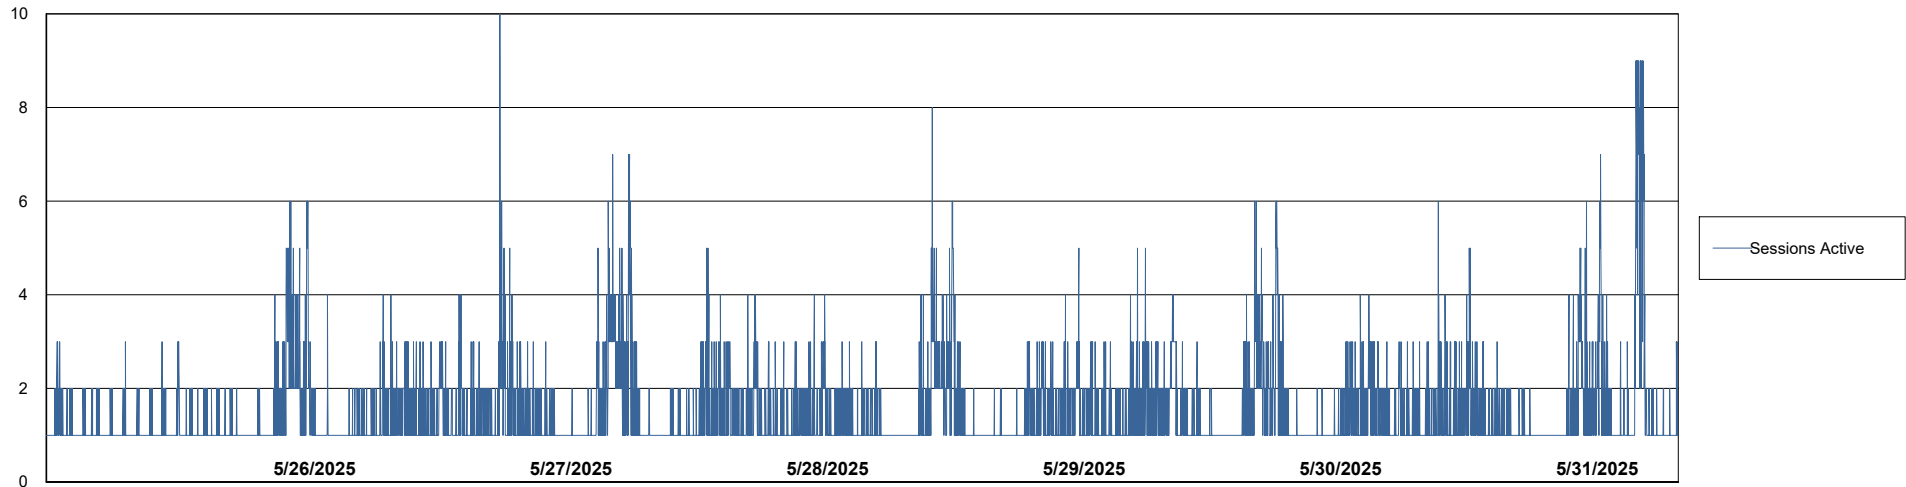

Database Performance CUS_PRD_ABSDB1_ABS1