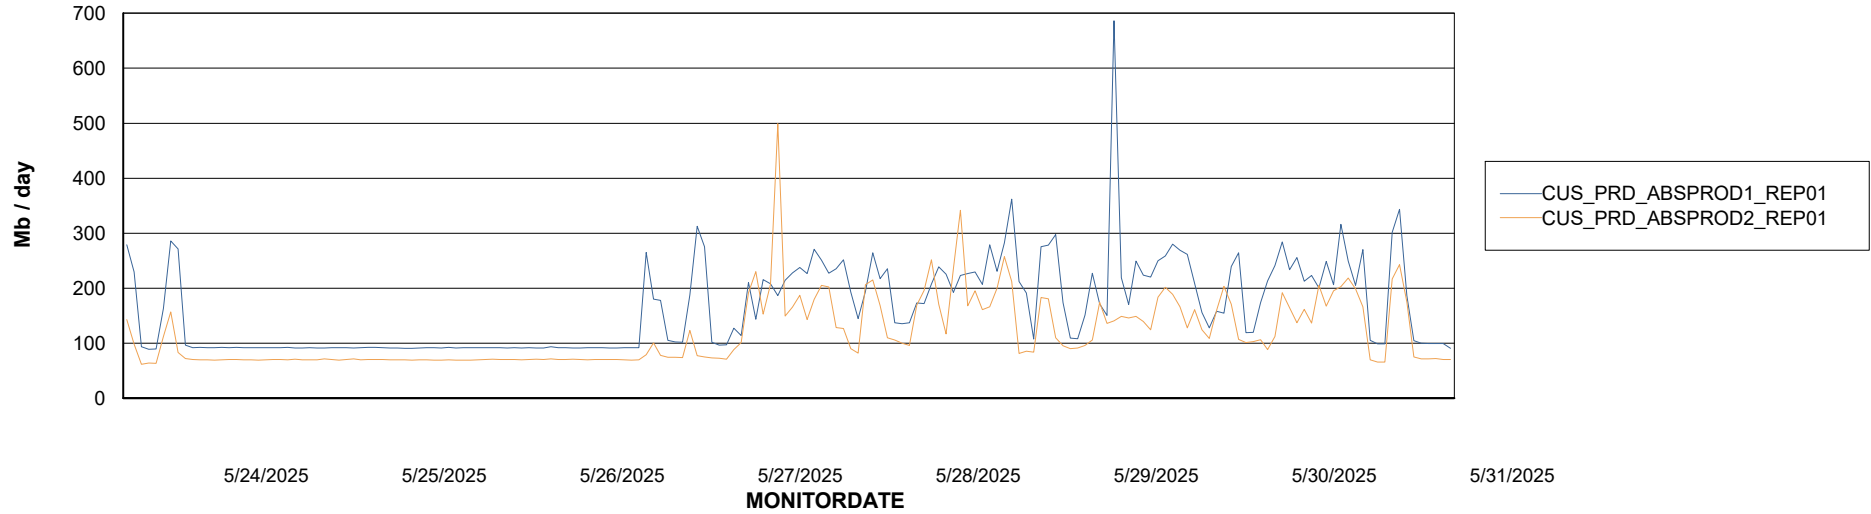

ABSSolute Application ReportServer Services

Avg memory used per ReportServer Service