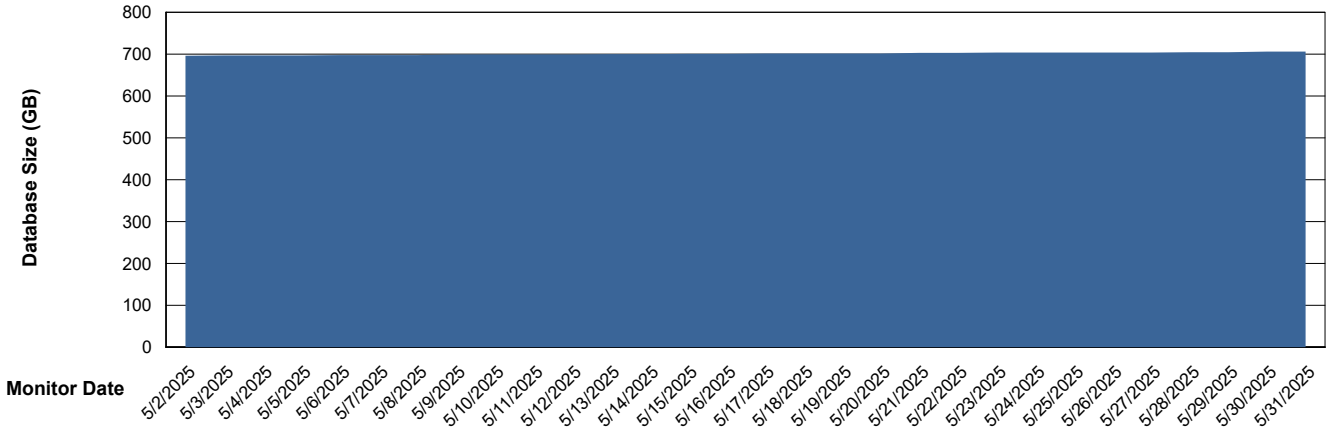

DB Processes Max 1,000

Weekly SLA Customer Report

Customer CUS_Production (24/7)
 Database ID 131

DATABASE SIZE CUS_PRD_ABSDB1_ABS1

Database growth over last month

Database Tablespace CUS_PRD_ABSDB1_ABS1

Date	Tablespace Name	Filesize (Gb)	Usedsize (Gb)	Percentage free
5/31/2025	ABSDATA	309	258	17
	INDX	528	433	18
5/30/2025	ABSDATA	309	258	17
	INDX	528	432	18
5/29/2025	ABSDATA	309	258	17
	INDX	513	432	16
5/28/2025	ABSDATA	309	257	17
	INDX	513	432	16
5/27/2025	ABSDATA	309	257	17
	INDX	513	431	16
5/26/2025	ABSDATA	309	257	17
	INDX	513	431	16
5/25/2025	ABSDATA	309	257	17
	INDX	513	431	16

Weekly SLA Customer Report

Customer CUS_Production (24/7)
Database ID 131

Standby Database Health CUS_Production (24/7)

Recovery lag for last 7 days

Weekly SLA Customer Report

Customer CUS_Production (24/7)
Database ID 131