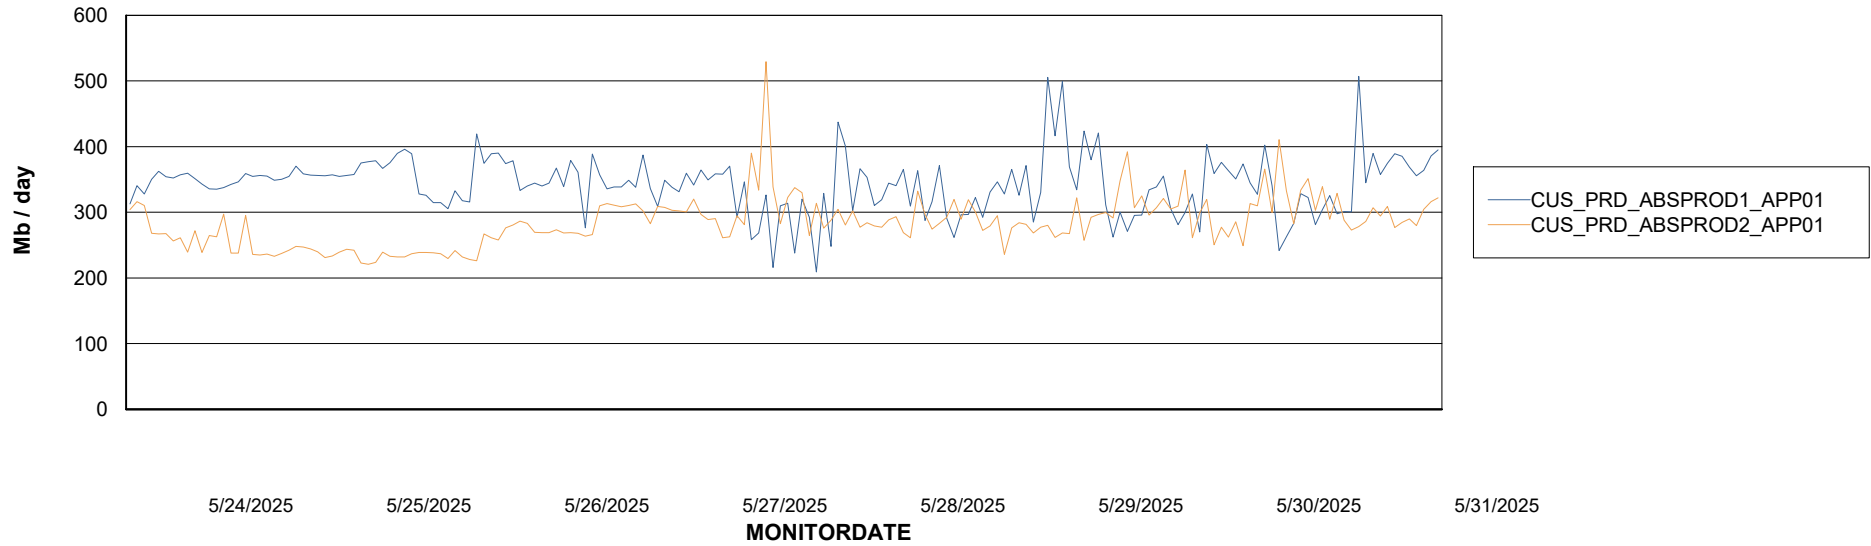

ABSSolute Application Server Services

Avg memory used per ABS Server Service