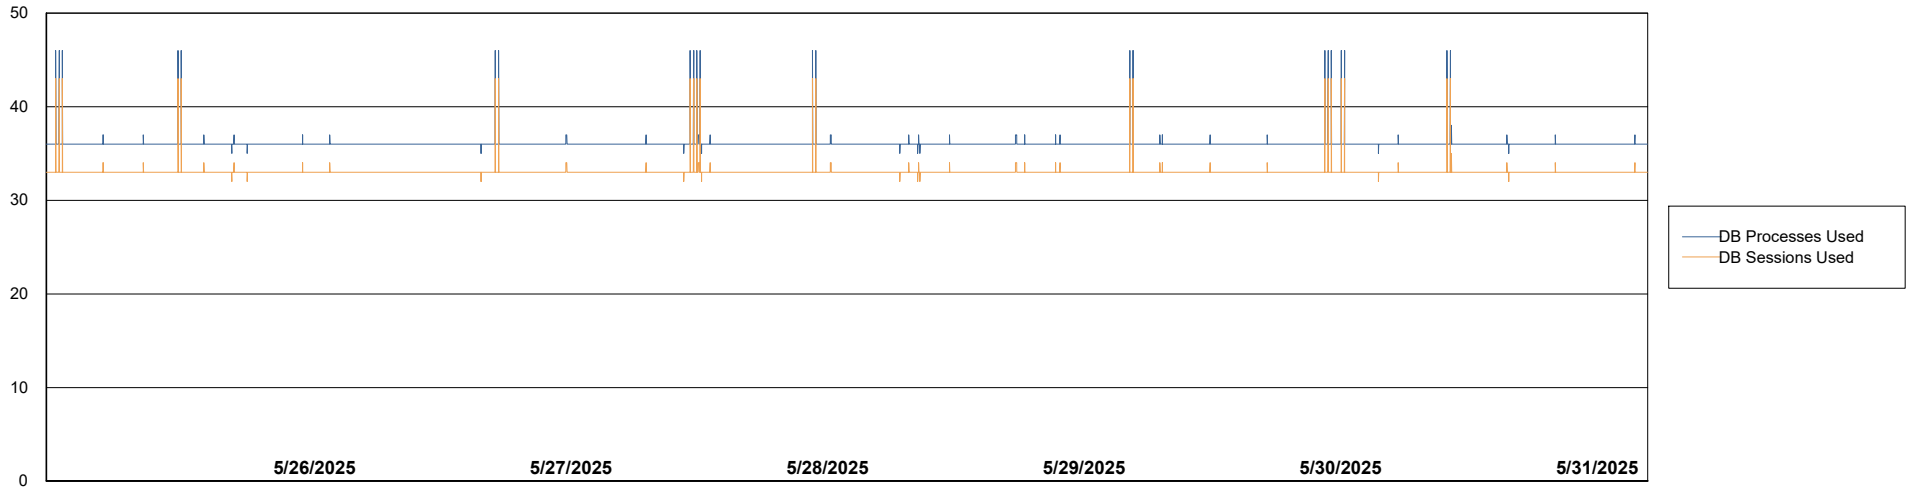

Database Performance CUS_PRD_ABSDB2_HSBABS1

DB Processes Max 1,000