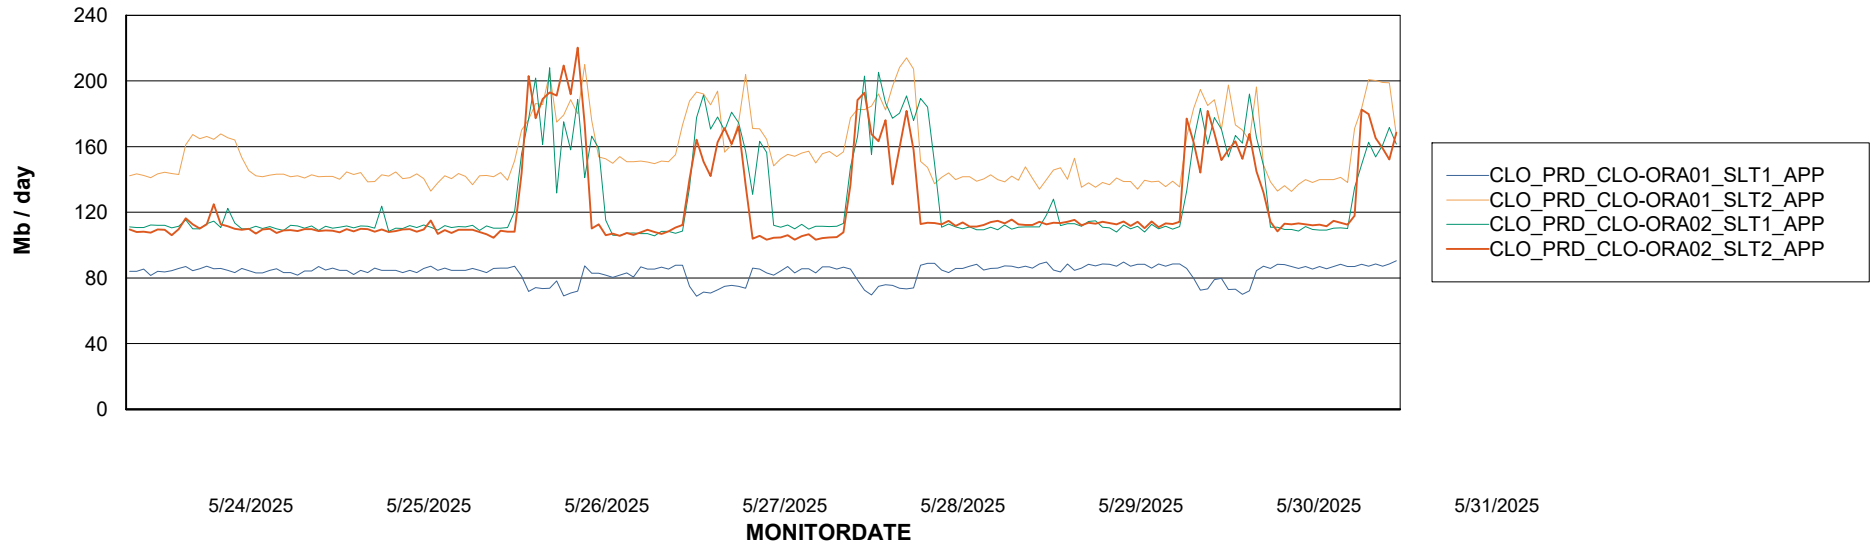

ABSSolute Application Server Services

Avg memory used per ABS Server Service