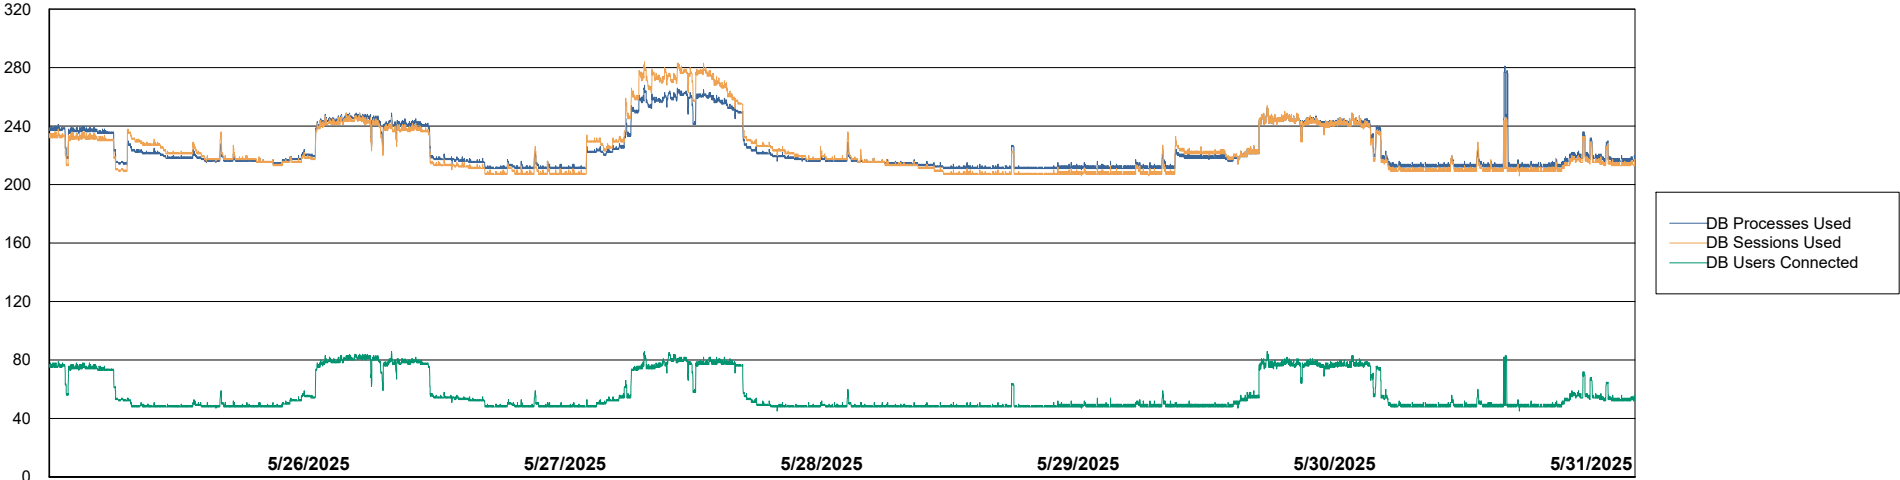

Database Performance CLO_PRD_CLO-ORA01_ABS1