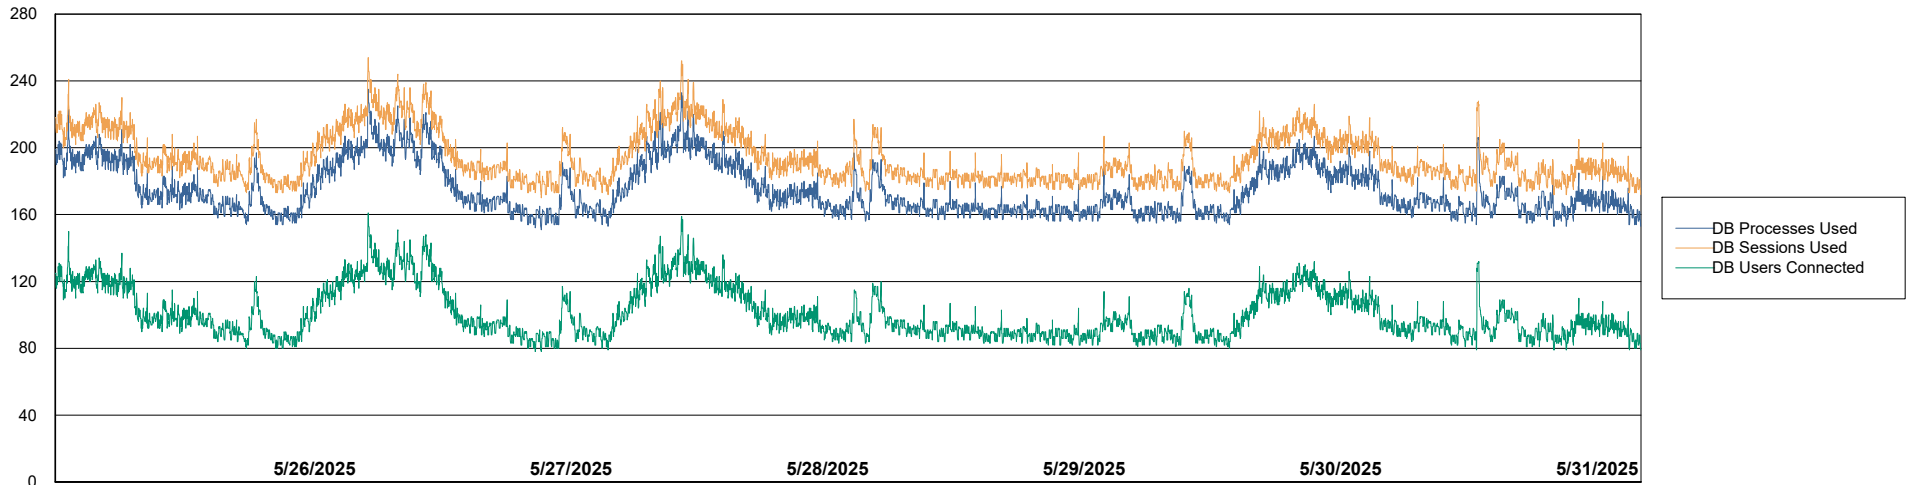

Weekly SLA Customer Report

Customer: CLB OCI AMS Production
Database ID: 196

Database Performance: CLB-BI2-AMS_ABS1_DB

Weekly SLA Customer Report

Customer CLB OCI AMS Production
Database ID 196

Database Performance CLB-DBS1-AMS_PROD_ABS1