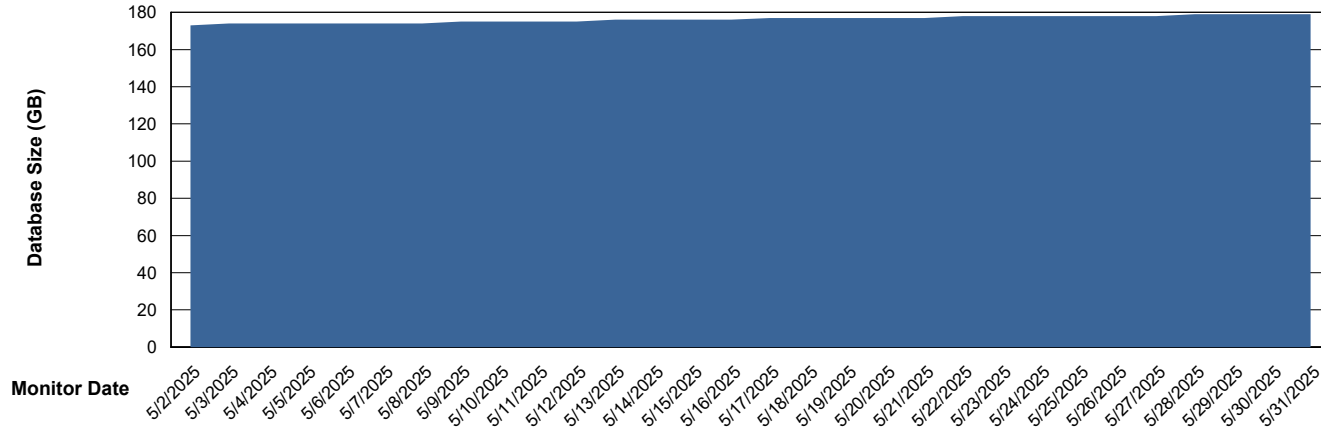

Weekly SLA Customer Report

Customer CLB OCI AMS Production
Database ID 196

Database Performance CLB-DBS2-AMS_PROD_HSBABS1

DB Processes Max 4
DB Processes Max 1,000
DB Processes Max 0

Weekly SLA Customer Report

Customer CLB OCI AMS Production
Database ID 196

DATABASE SIZE CLB-BI2-AMS_ABS1_DB

Database growth over last month

DATABASE SIZE CLB-DBS1-AMS_PROD_ABS1

Database growth over last month

Weekly SLA Customer Report