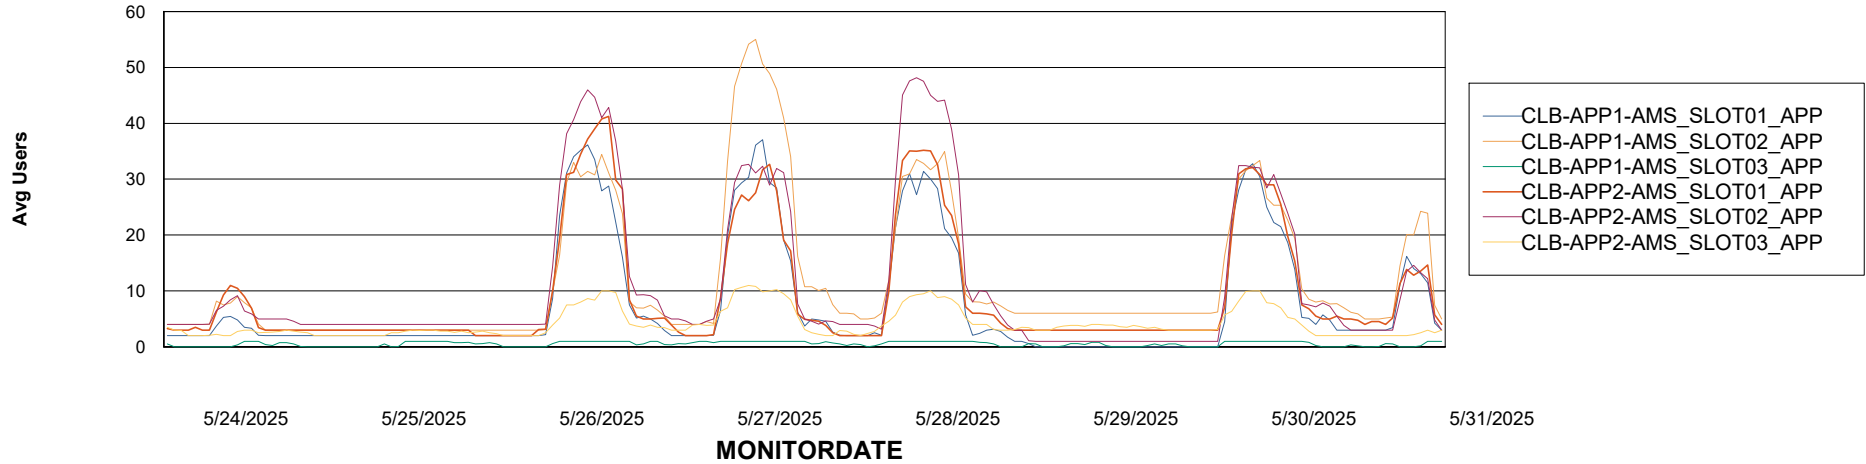

Avg users per day per ABS server