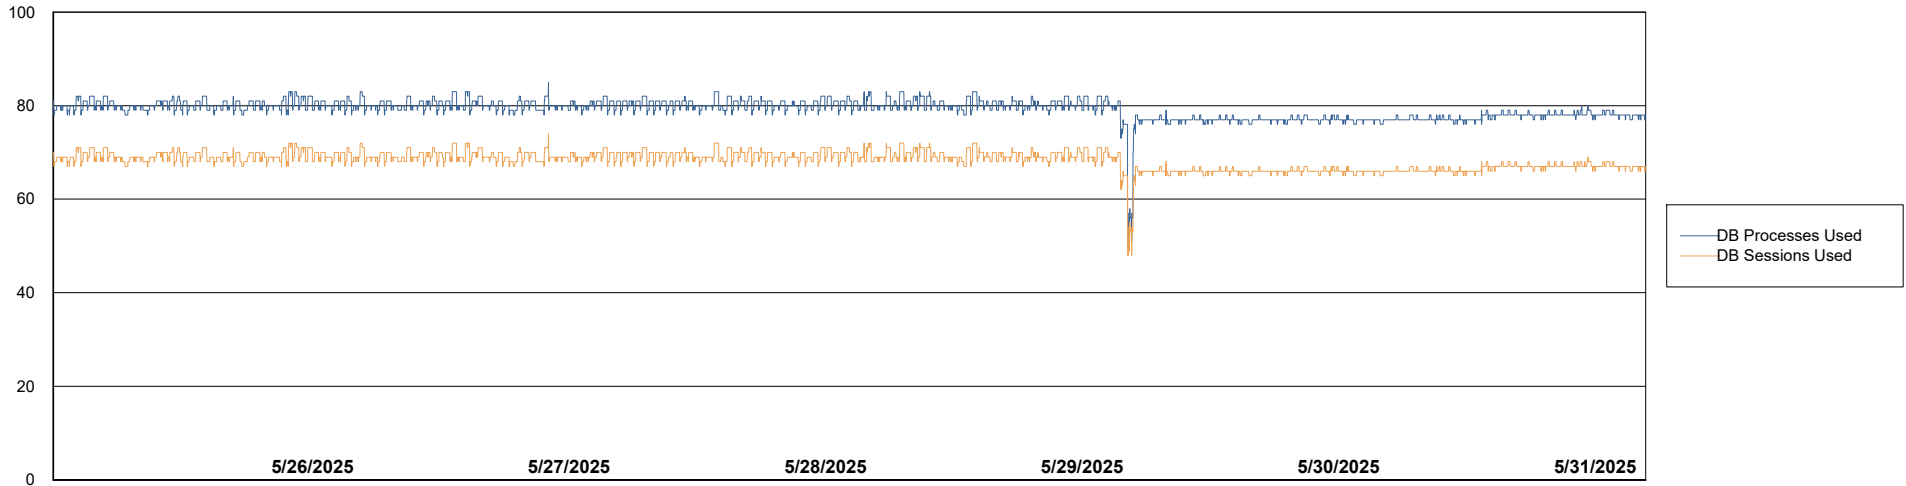

Database Performance   CLB-DBS2-AMS_PROD_HSBABS1

DB Processes Max   4
DB Processes Max   1,000
DB Processes Max   0