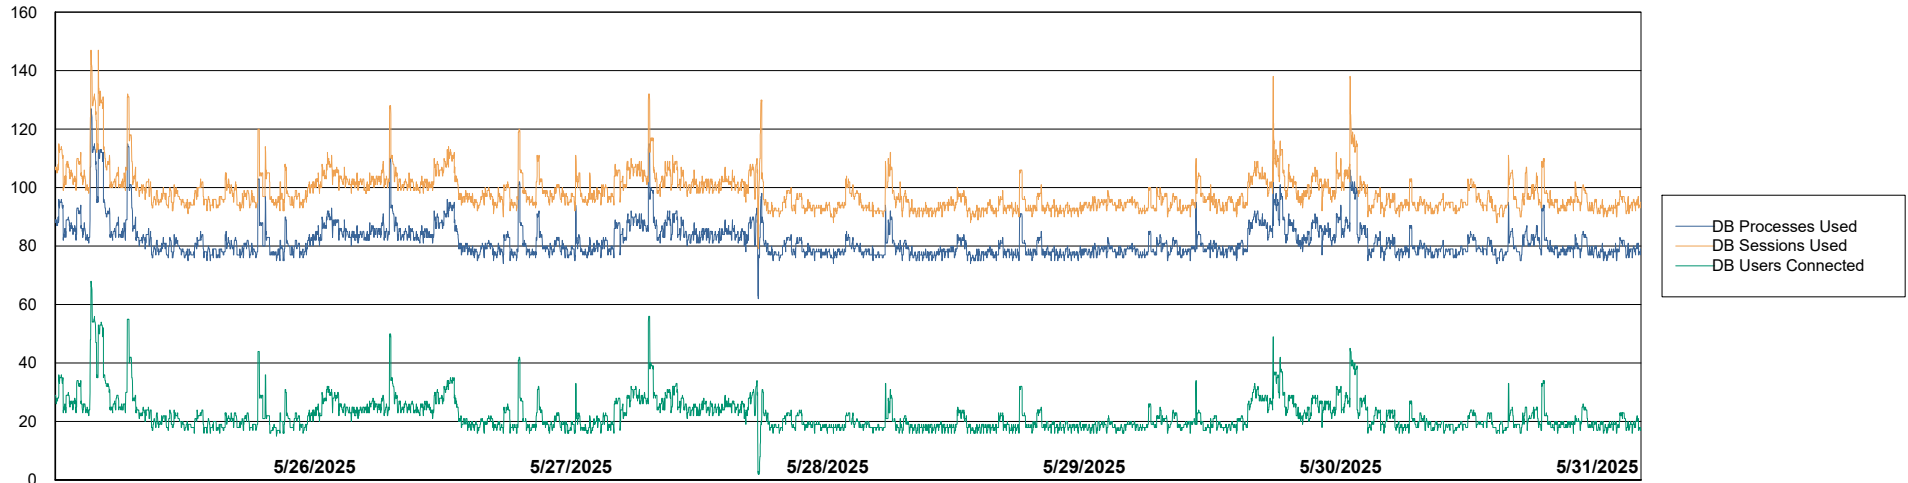

Database Performance: CLB-BI2-AMS_ABS1_DB