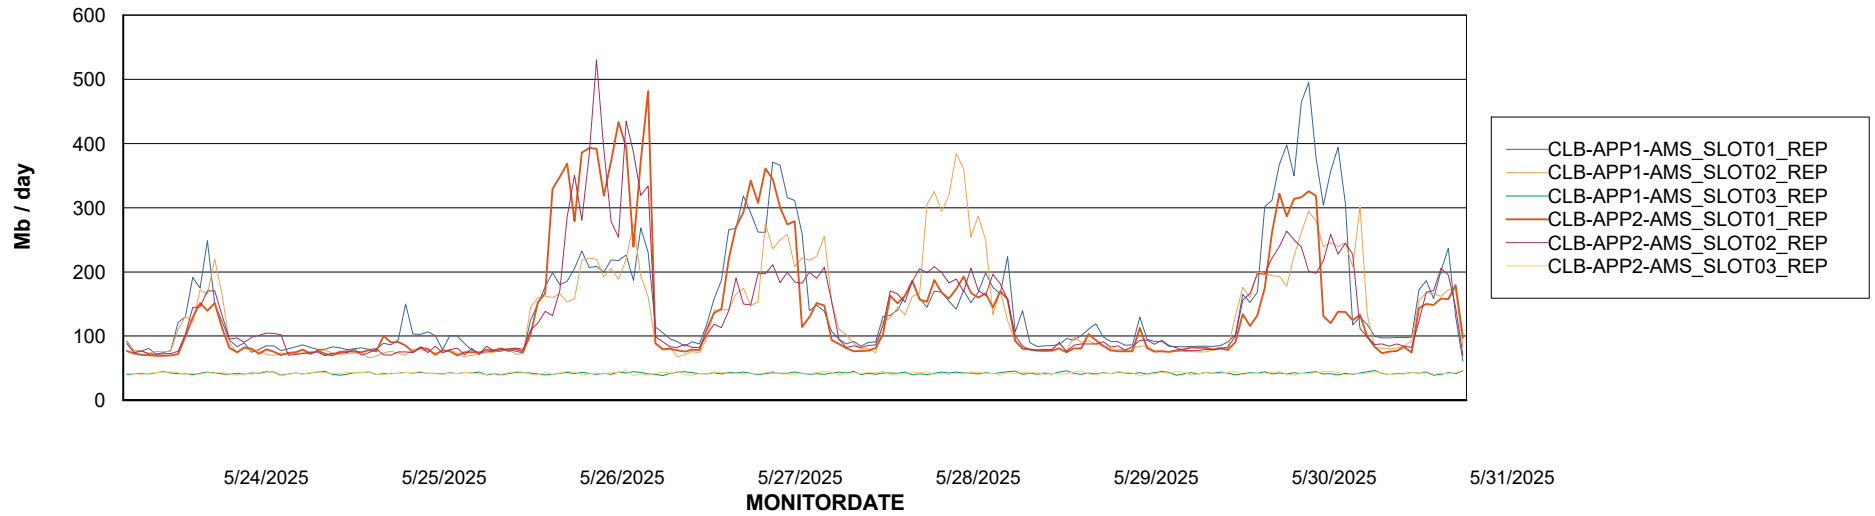

Avg memory used per ABS Server Service

Avg users per day per ABS server

Weekly SLA Customer Report

Customer CLB OCI AMS Production
Database ID 196

ABSSolute Application ReportServer Services

Avg memory used per ReportServer Service