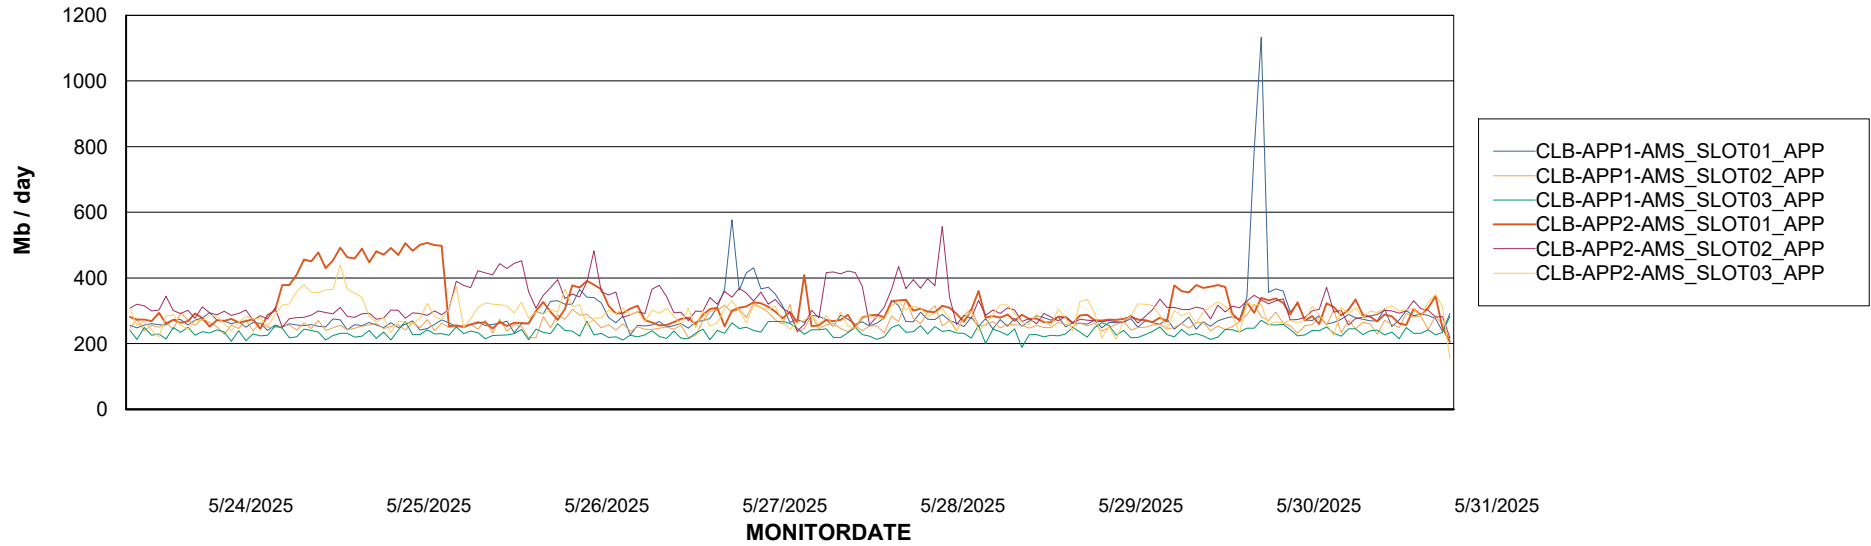

ABSSolute Application Server Services

Avg memory used per ABS Server Service