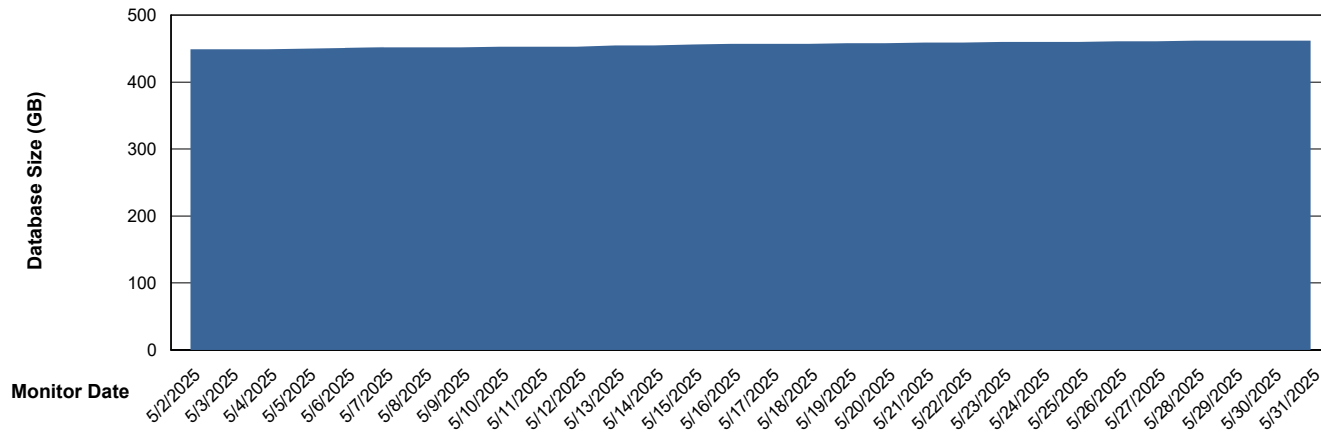

Customer CLB OCI AMS Production
Database ID 196

DATABASE SIZE CLB-BI2-AMS_ABS1_DB

Database growth over last month

DATABASE SIZE CLB-DBS1-AMS_PROD_ABS1

Database growth over last month

Weekly SLA Customer Report