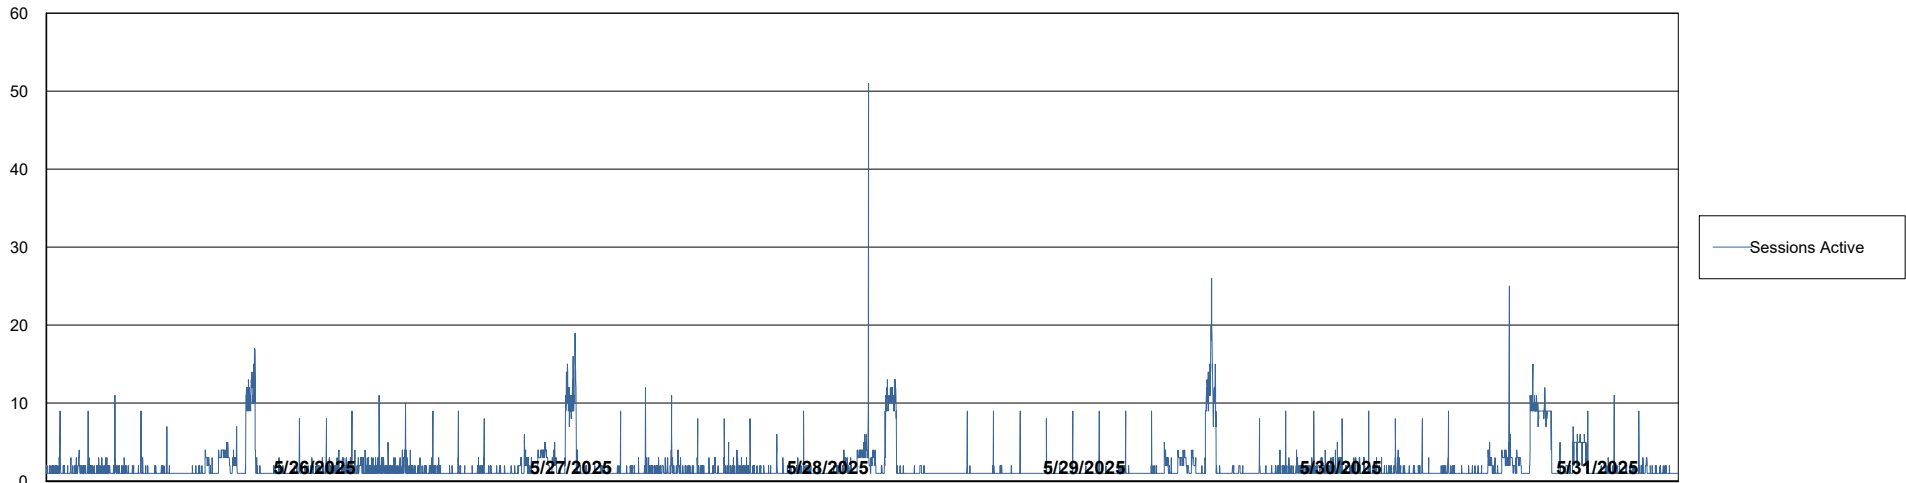

Weekly SLA Customer Report

Customer: CLB OCI AMS Production
Database ID: 196

Database Performance: CLB-BI2-AMS_ABS1_DB

Weekly SLA Customer Report

Customer CLB OCI AMS Production
Database ID 196

Database Performance CLB-DBS1-AMS_PROD_ABS1