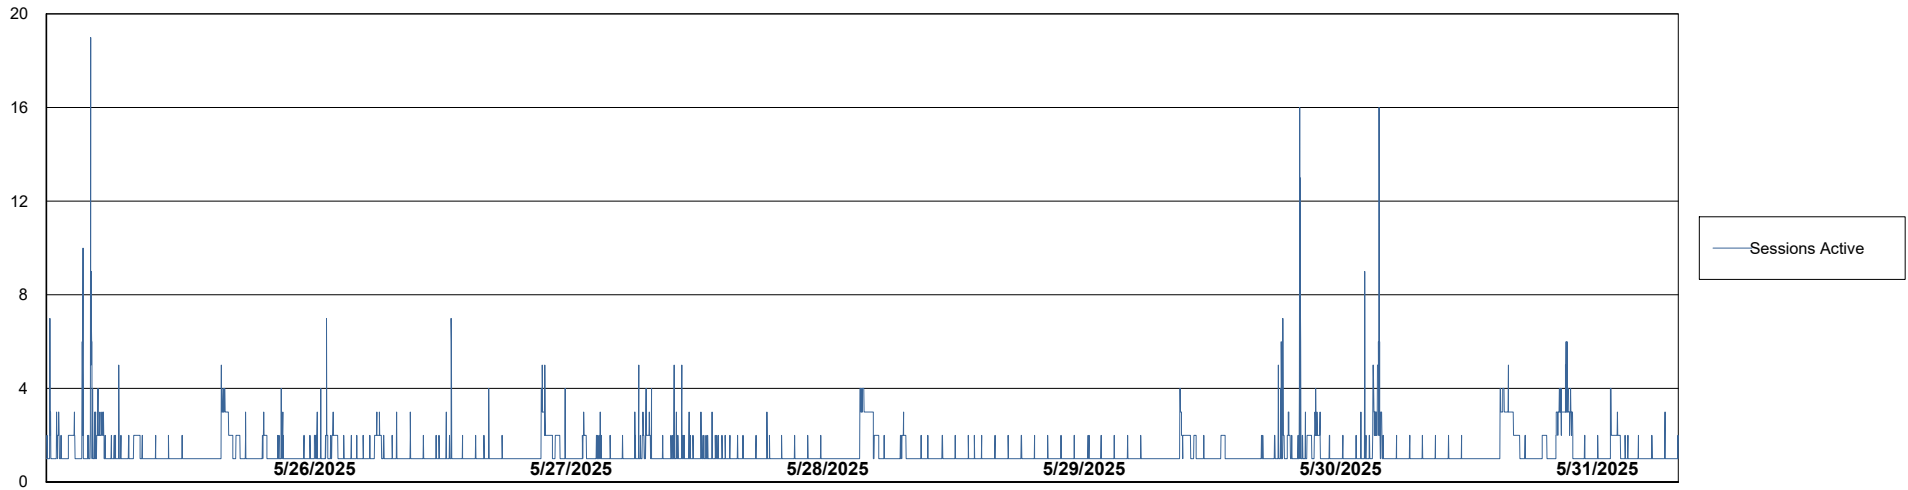

Database Performance: CLB-BI2-AMS_ABS1_DB