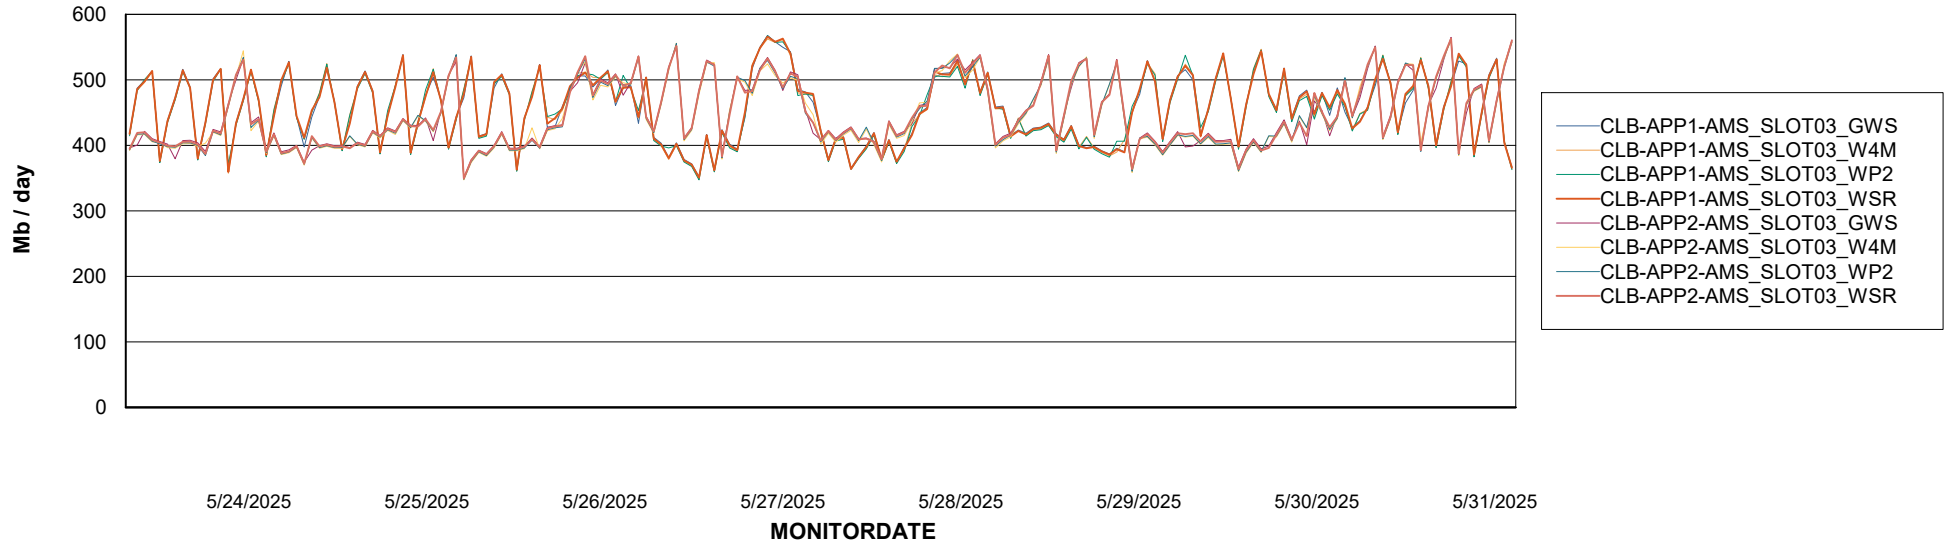

ABSSolute Web Component Services

Avg memory used per ABS Web component