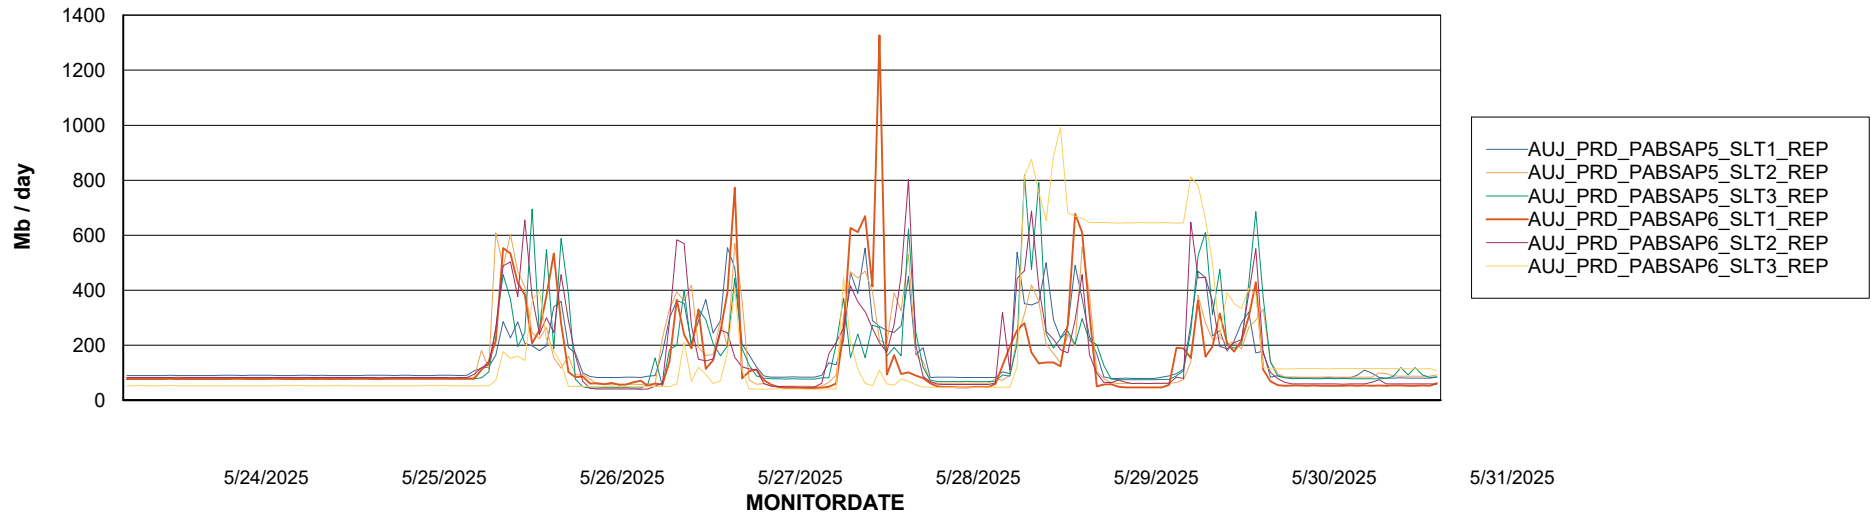

ABSSolute Application ReportServer Services

Avg memory used per ReportServer Service