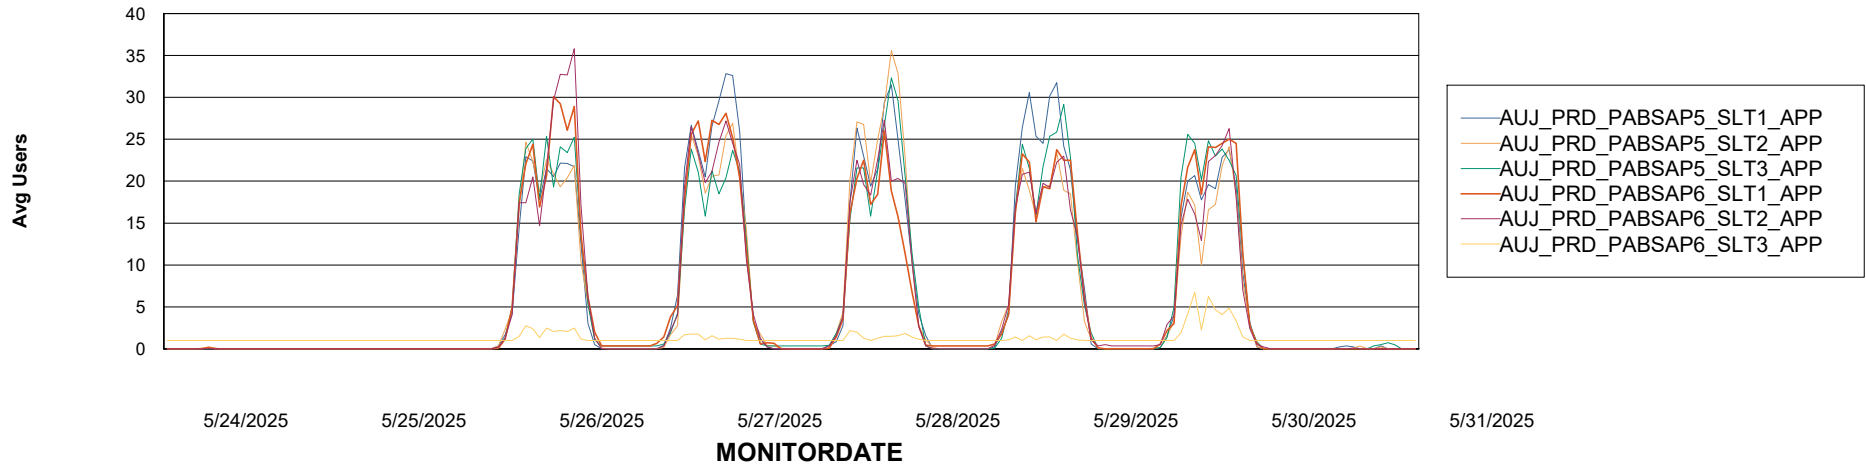

Weekly SLA Customer Report

Customer AUJ_Production
Database ID 41

ABSSolute Application Server Services

Avg memory used per ABS Server Service

Avg users per day per ABS server

Weekly SLA Customer Report

Customer AUJ_Production
Database ID 41