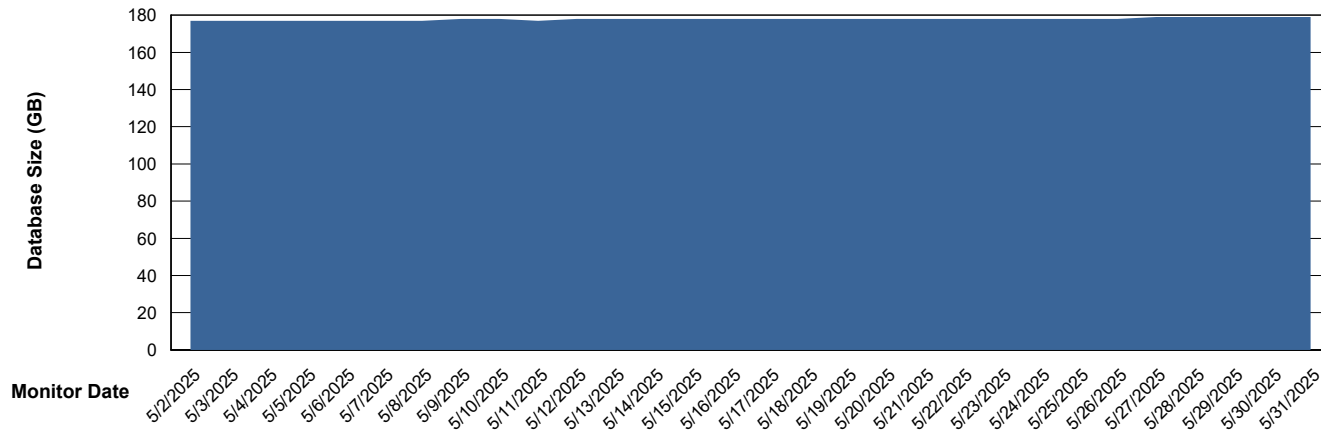

Customer AUJ_Production
Database ID 41

Database Performance AUJ_DB3_Primary

Weekly SLA Customer Report

Customer AUJ_Production
Database ID 41

DATABASE SIZE AUJ_ABSEM3_DB

Database growth over last month

DATABASE SIZE AUJ_BI3_DB

Database growth over last month

Weekly SLA Customer Report

Customer AUJ_Production
Database ID 41

DATABASE SIZE AUJ_DB3_Primary

Database growth over last month

Weekly SLA Customer Report

Customer AUJ_Production
Database ID 41