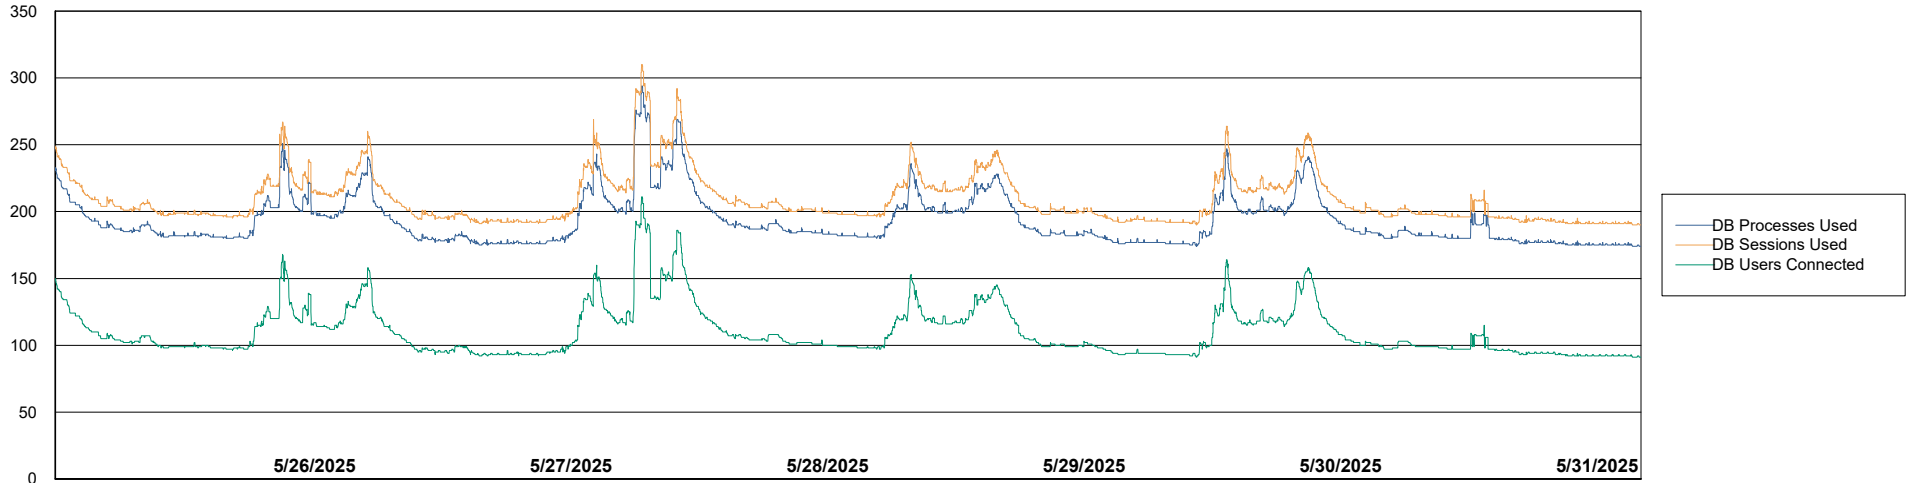

Database Performance AUJ_DB3_Primary