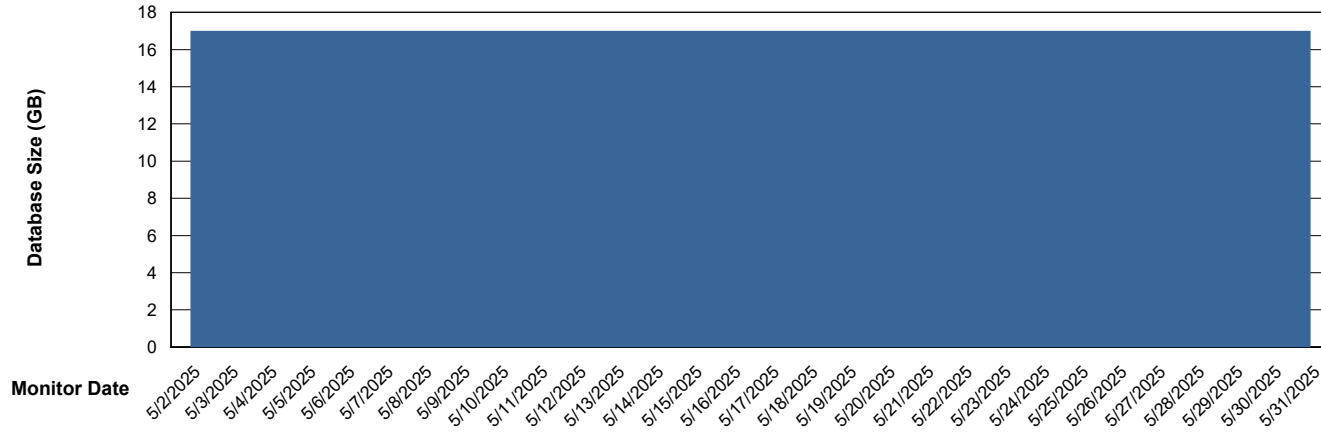

Customer AUJ_Production
Database ID 41

Database Performance AUJ_DB3_Primary

Weekly SLA Customer Report

Customer AUJ_Production
Database ID 41

DATABASE SIZE AUJ_ABSEM3_DB

Database growth over last month

DATABASE SIZE AUJ_BI3_DB

Database growth over last month

Weekly SLA Customer Report

Customer AUJ_Production
Database ID 41

DATABASE SIZE AUJ_DB3_Primary

Database growth over last month

Weekly SLA Customer Report

Customer AUJ_Production
Database ID 41