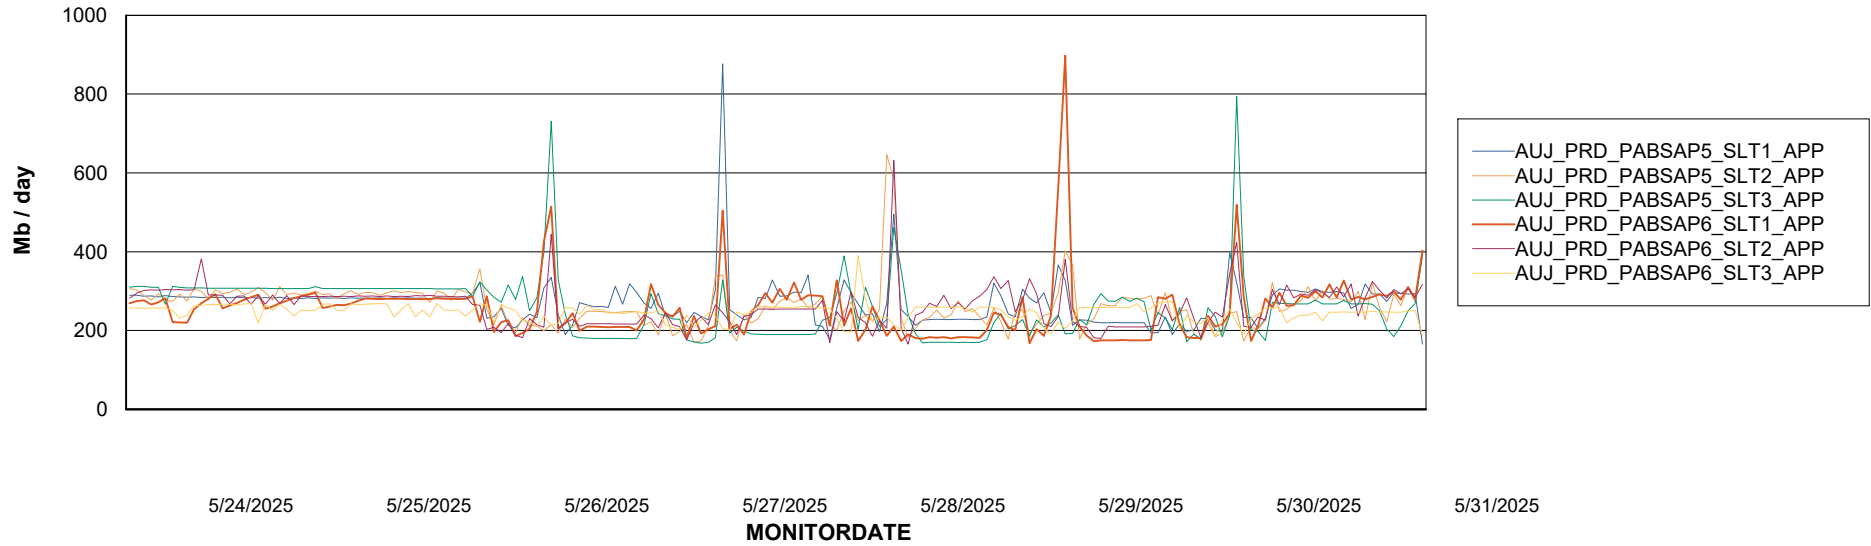

ABSSolute Application Server Services

Avg memory used per ABS Server Service