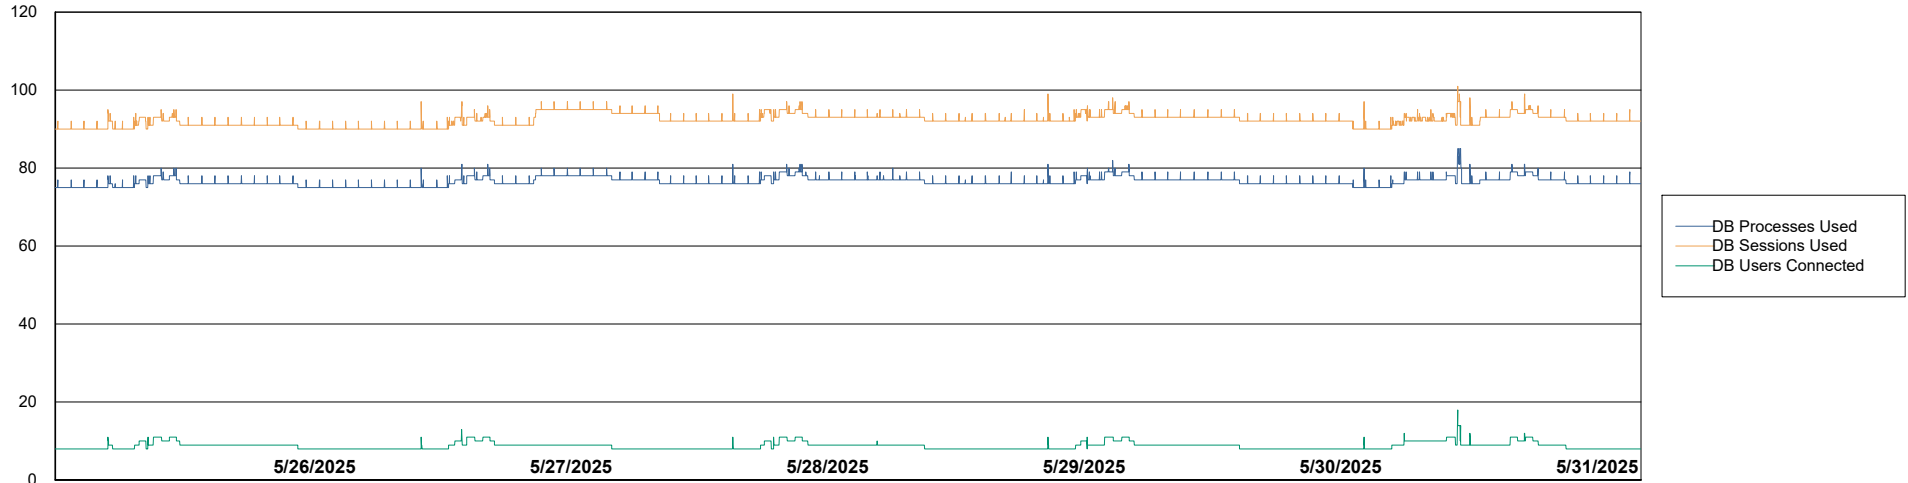

Weekly SLA Customer Report

Customer AUJ_Production
Database ID 41

Database Performance AUJ_ABSEM3_DB

Weekly SLA Customer Report

Customer AUJ_Production
Database ID 41

Database Performance AUJ_BI3_DB

Weekly SLA Customer Report