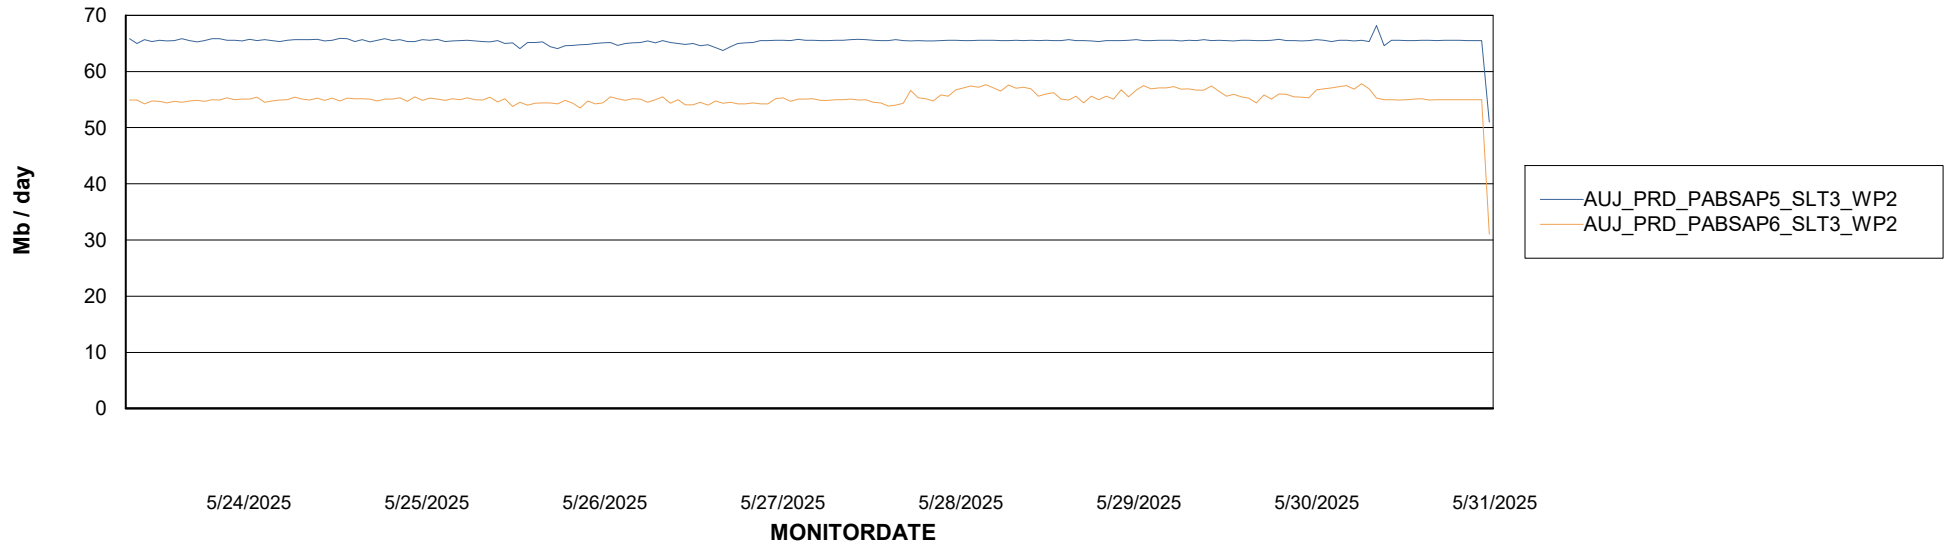

ABSSolute Application ReportServer Services

Avg memory used per ReportServer Service

Weekly SLA Customer Report

Customer AUJ_Production
Database ID 41

ABSolute Web Component Services

Avg memory used per ABS Web component