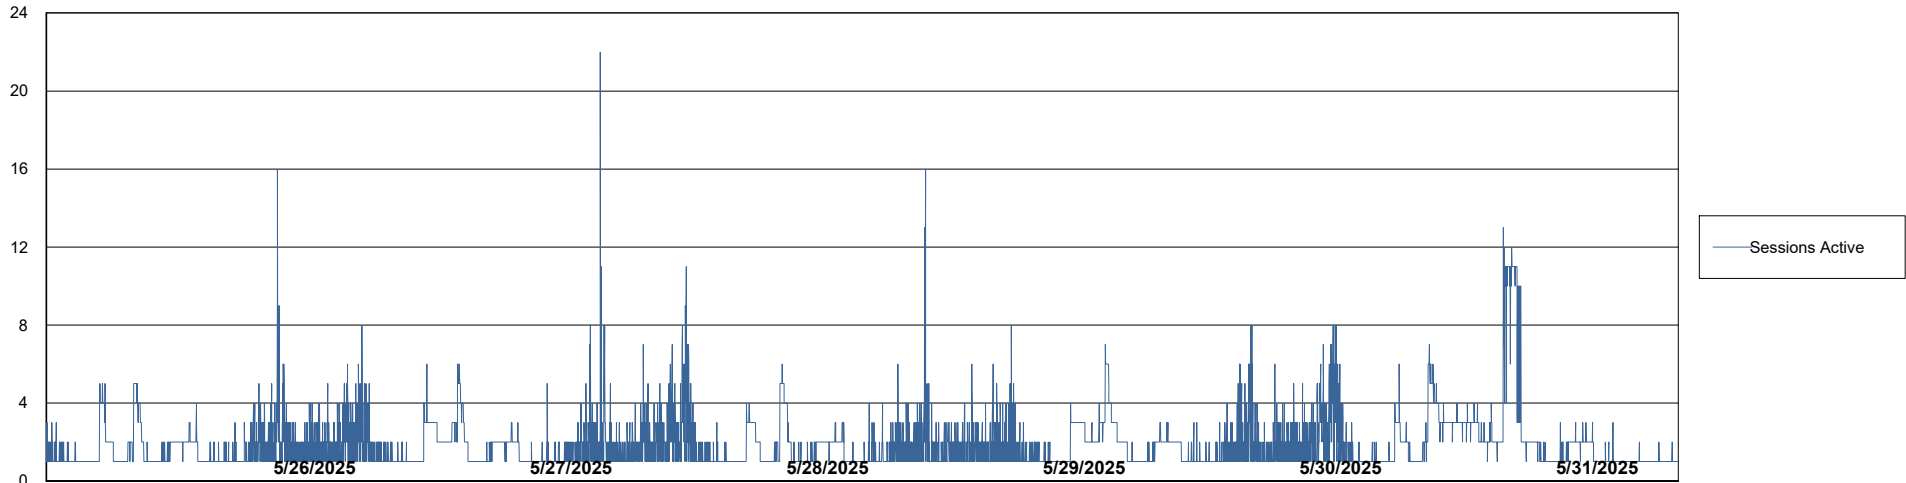

Database Performance AUJ_DB3_Primary