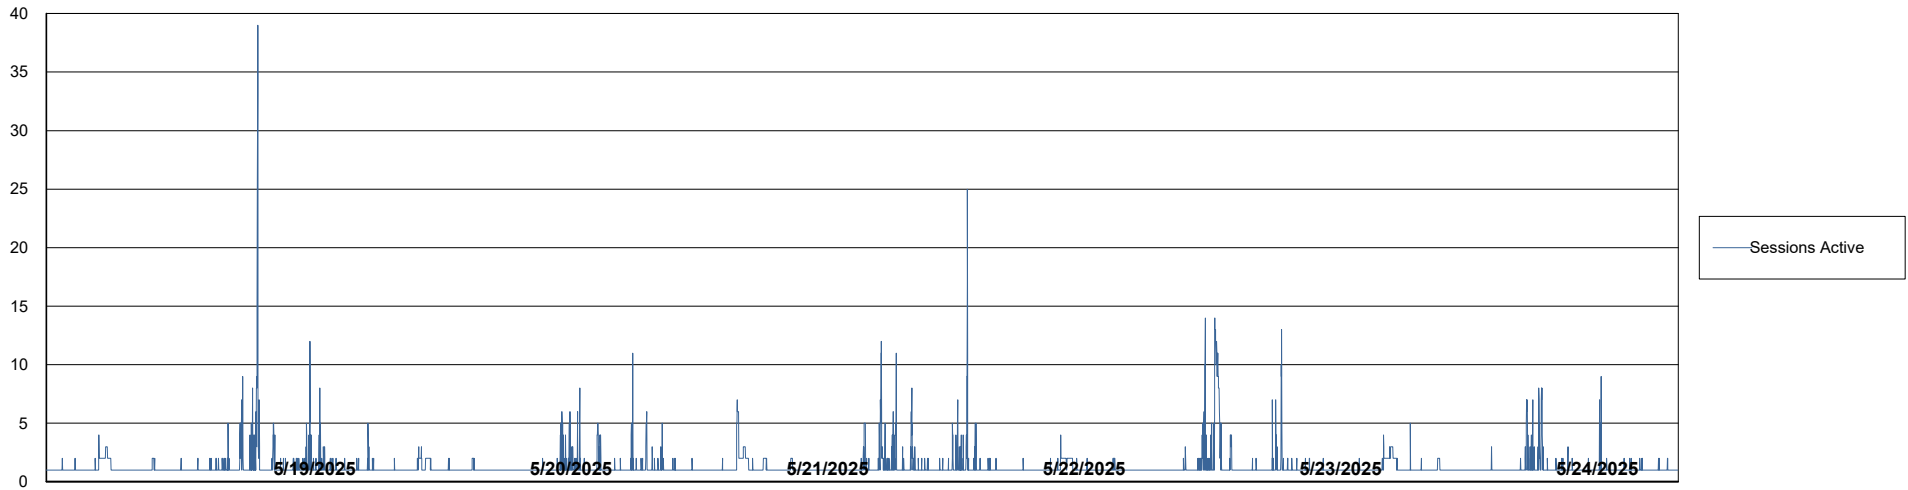

Harddisk Usage XMX_PROD_ABSWEB02

	Free disk space on / (%)	Total disk space on / (Gb)	Used disk space on / (Gb)	Free disk space on /abs (%)	Total disk space on /abs (Gb)	Used disk space on /abs (Gb)
5/24/2025	95	150	8	87	50	7
5/23/2025	95	150	8	87	50	7
5/22/2025	95	150	8	87	50	7
5/21/2025	95	150	8	87	50	6
5/20/2025	95	150	8	87	50	6
5/19/2025	95	150	8	87	50	6
5/18/2025	95	150	8	87	50	6

Weekly SLA Customer Report

Customer XMX Production (24/7)
Database ID 146

Database Performance XMX_PROD_ABSDB01_PRDB_ABS1

Weekly SLA Customer Report

Customer XMX Production (24/7)
Database ID 146

Database Performance XMX_PROD_ABSDB02_SBDB_HSBABS1