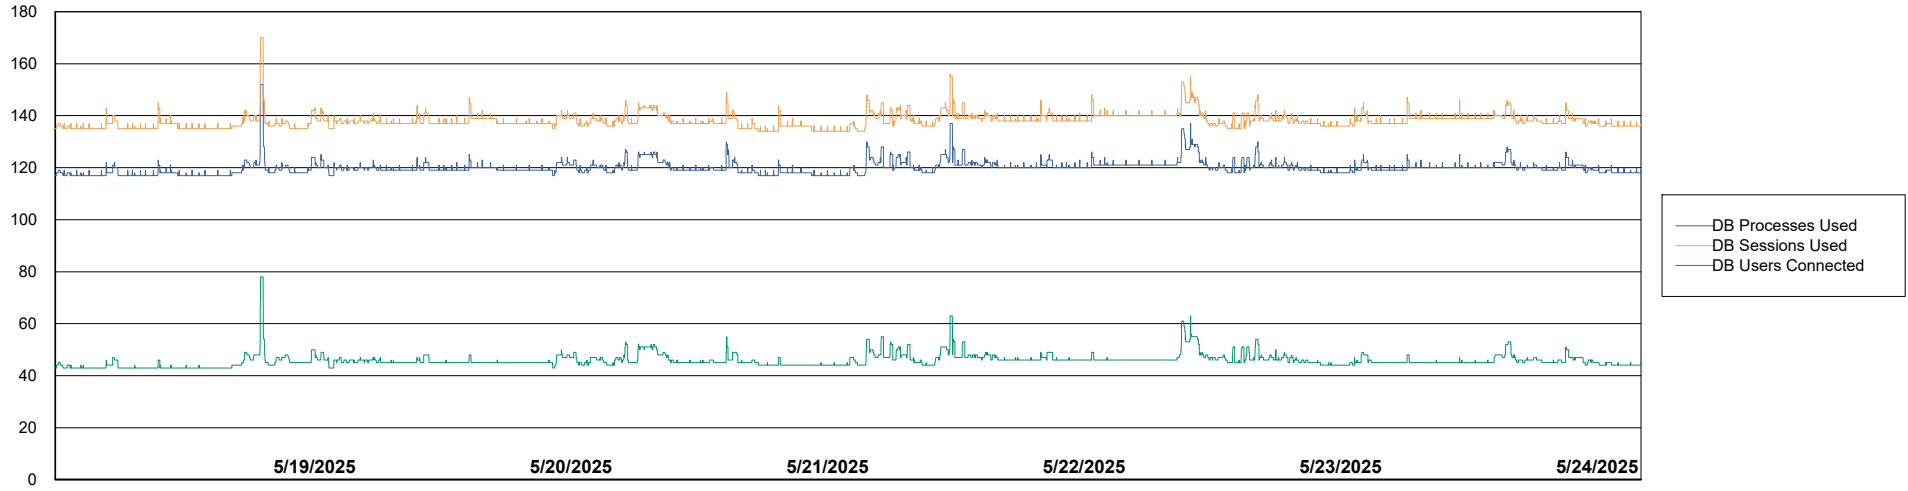

Harddisk Usage XMX_PROD_ABSWEB02

	Free disk space on / (%)	Total disk space on / (Gb)	Used disk space on / (Gb)	Free disk space on /abs (%)	Total disk space on /abs (Gb)	Used disk space on /abs (Gb)
5/24/2025	95	150	8	87	50	7
5/23/2025	95	150	8	87	50	7
5/22/2025	95	150	8	87	50	7
5/21/2025	95	150	8	87	50	6
5/20/2025	95	150	8	87	50	6
5/19/2025	95	150	8	87	50	6
5/18/2025	95	150	8	87	50	6

Weekly SLA Customer Report

Customer XMX Production (24/7)
Database ID 146

Database Performance XMX_PROD_ABSDB01_PRDB_ABS1

Weekly SLA Customer Report

Customer XMX Production (24/7)
Database ID 146

Database Performance XMX_PROD_ABSDB02_SBDB_HSBABS1