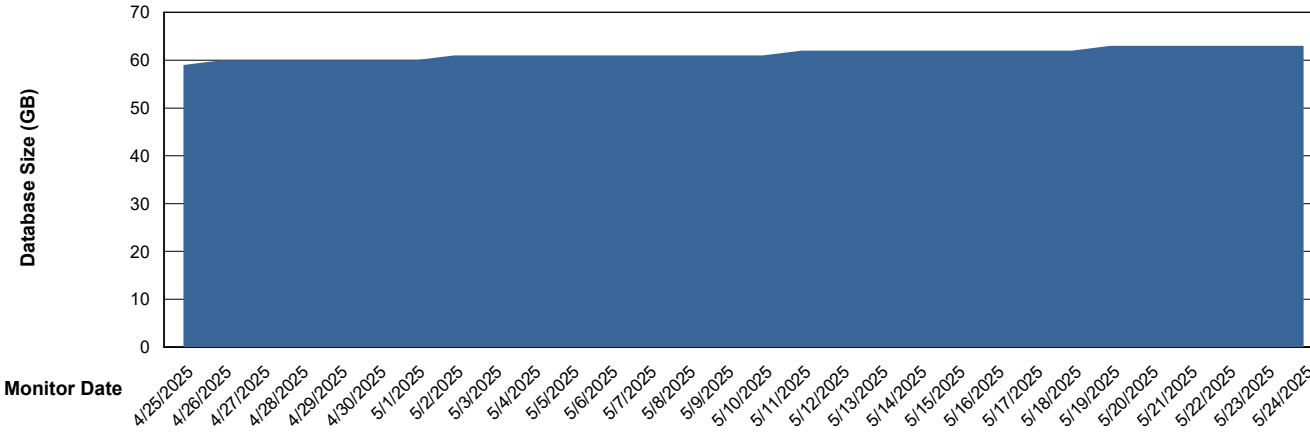

DB Processes Max 0
DB Processes Max 4
DB Processes Max 1,000

Weekly SLA Customer Report

Customer XMX Production (24/7)
 Database ID 146

DATABASE SIZE XMX_PROD_ABSDB01_PRDB_ABS1

Database growth over last month

Database Tablespace XMX_PROD_ABSDB01_PRDB_ABS1

Date	Tablespace Name	Filesize (Gb)	Usedsize (Gb)	Percentage free
5/24/2025	ABSDATA	54	44	19
	INDX	8	0	100
5/23/2025	ABSDATA	54	44	19
	INDX	8	0	100
5/22/2025	ABSDATA	52	44	16
	INDX	8	0	100
5/21/2025	ABSDATA	52	44	16
	INDX	8	0	100
5/20/2025	ABSDATA	52	43	17
	INDX	8	0	100
5/19/2025	ABSDATA	52	43	17
	INDX	8	0	100
5/18/2025	ABSDATA	52	43	17
	INDX	8	0	100

Weekly SLA Customer Report

Customer XMX Production (24/7)
Database ID 146

Standby Database Health XMX Production (24/7)

Recovery lag for last 7 days

Weekly SLA Customer Report

Customer XMX Production (24/7)
Database ID 146