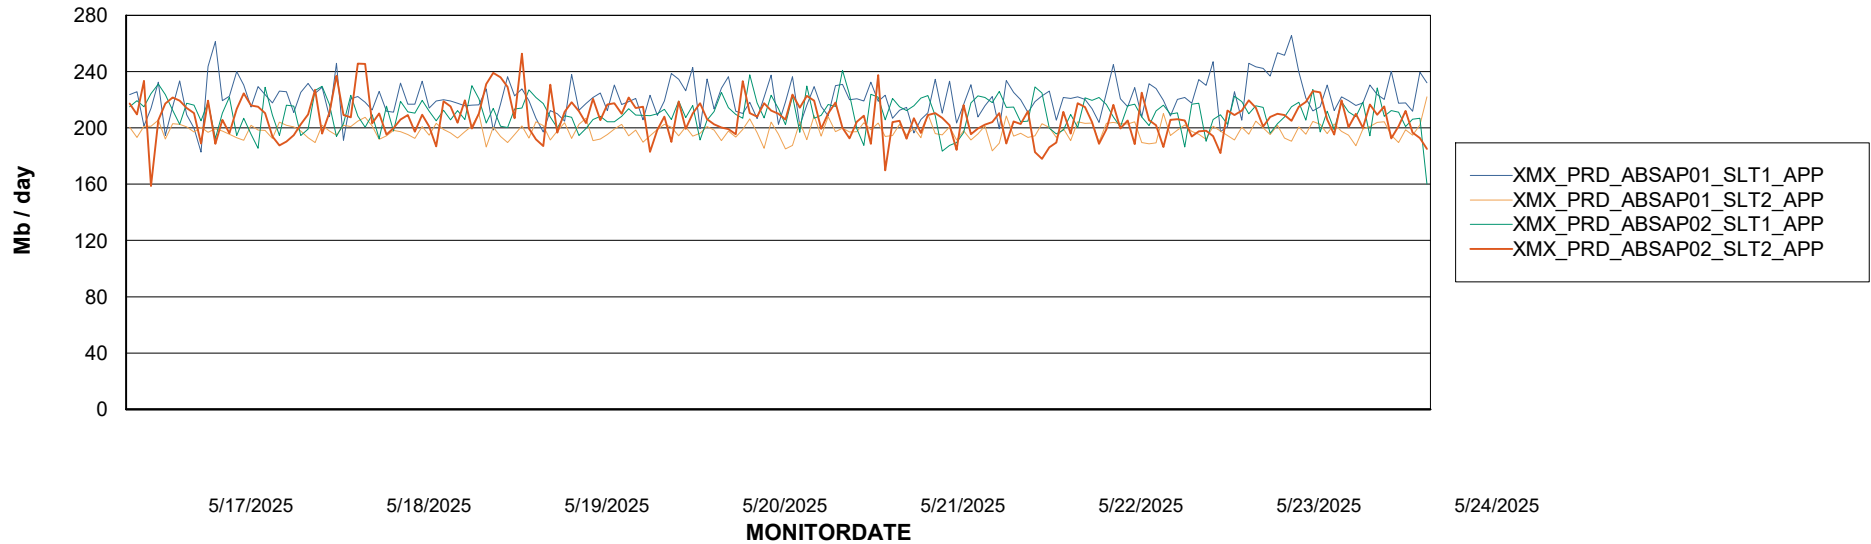

ABSSolute Application Server Services

Avg memory used per ABS Server Service