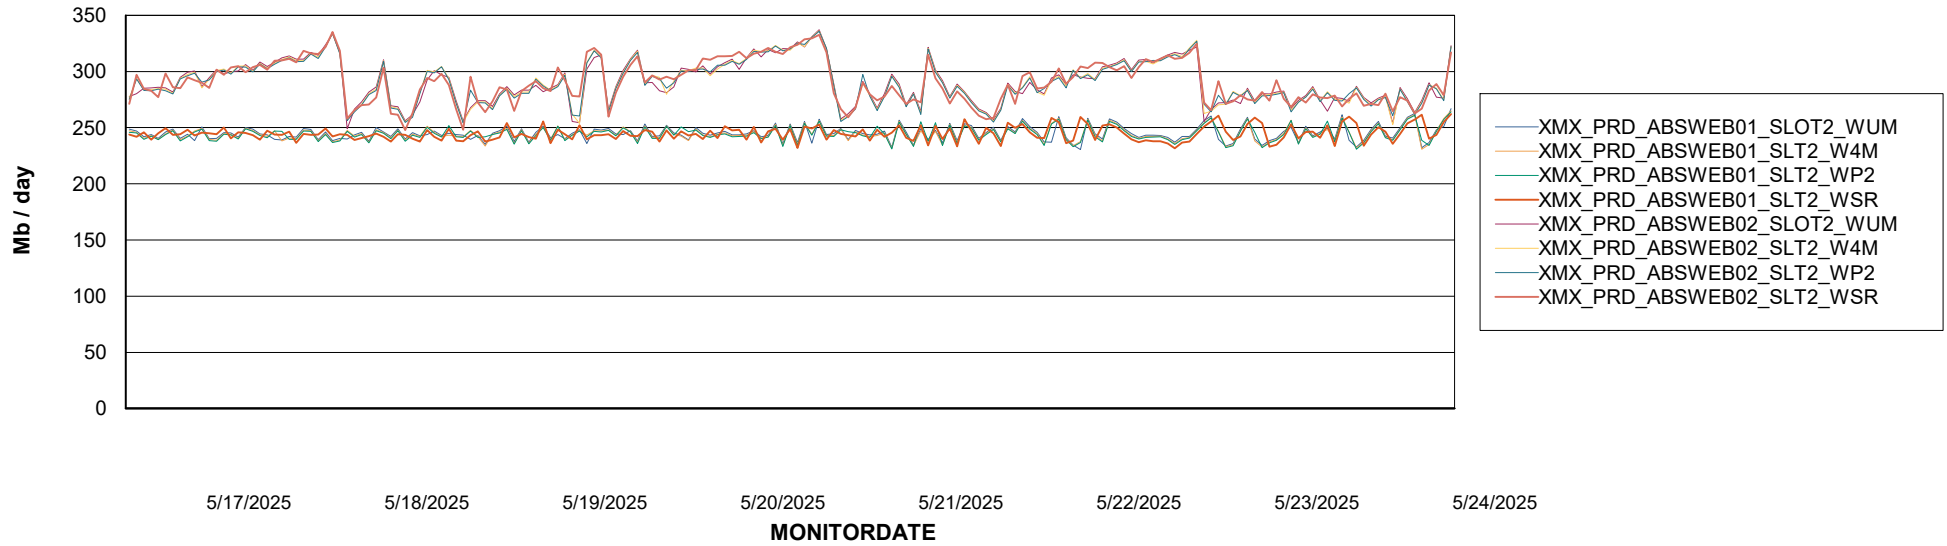

Avg memory used per ReportServer Service

Weekly SLA Customer Report

Customer XMX Production (24/7)
Database ID 146

ABSolute Web Component Services

Avg memory used per ABS Web component

Weekly SLA Customer Report