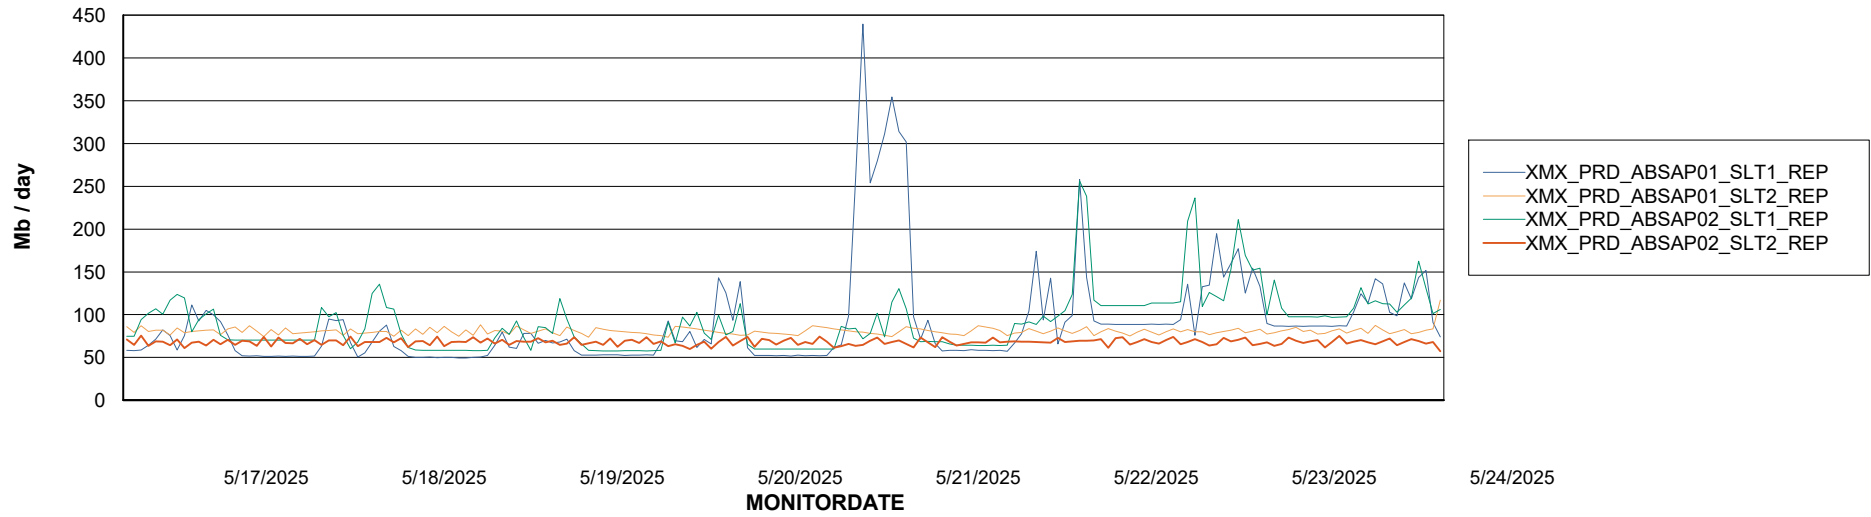

ABSSolute Application ReportServer Services

Avg memory used per ReportServer Service