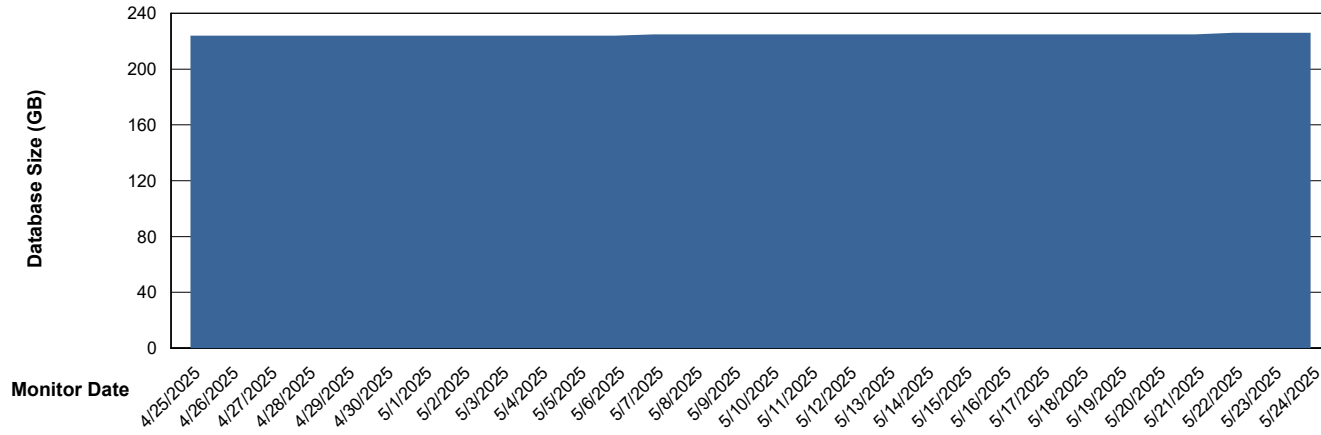

DB Processes Max 1,000

Weekly SLA Customer Report

Customer VOS_Production
Database ID 143

DATABASE SIZE VOS_PRD_ABSBI-2018_ABS1

Database growth over last month

DATABASE SIZE VOS_PRD_ABSBI-2025_ABS1

Database growth over last month