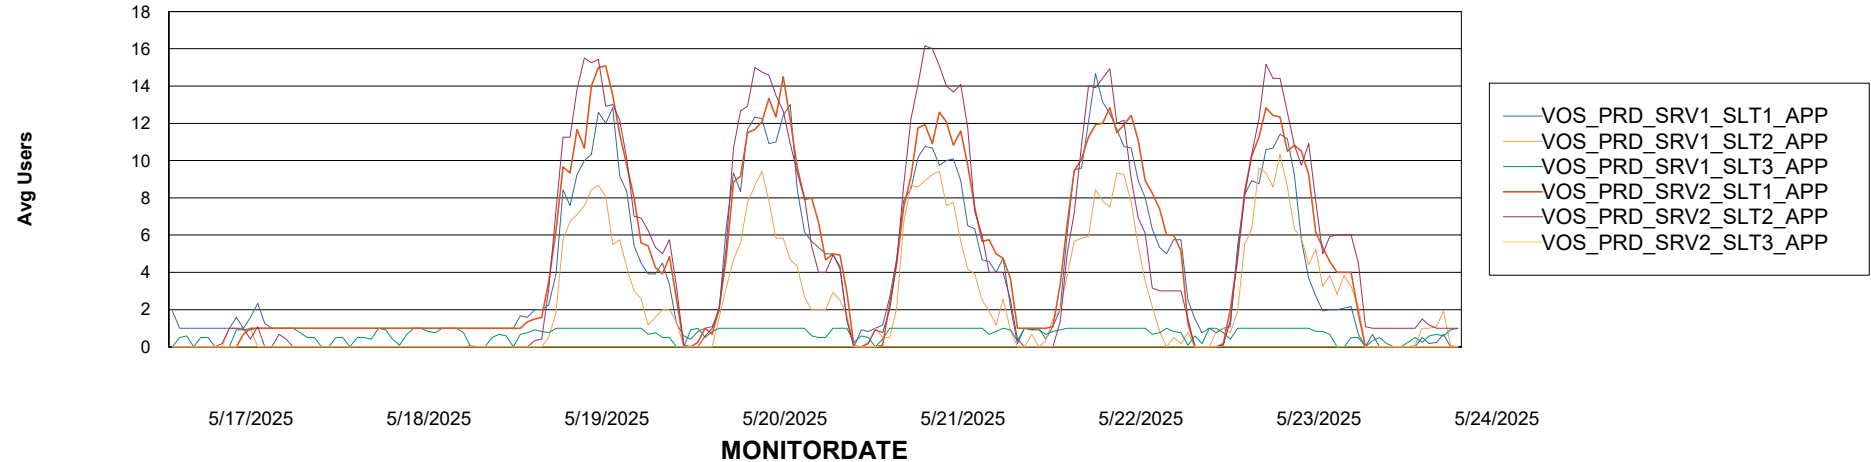

Weekly SLA Customer Report

Customer VOS_Production
Database ID 143

ABSSolute Application Server Services

Avg memory used per ABS Server Service

Avg users per day per ABS server

Weekly SLA Customer Report

Customer VOS_Production
Database ID 143