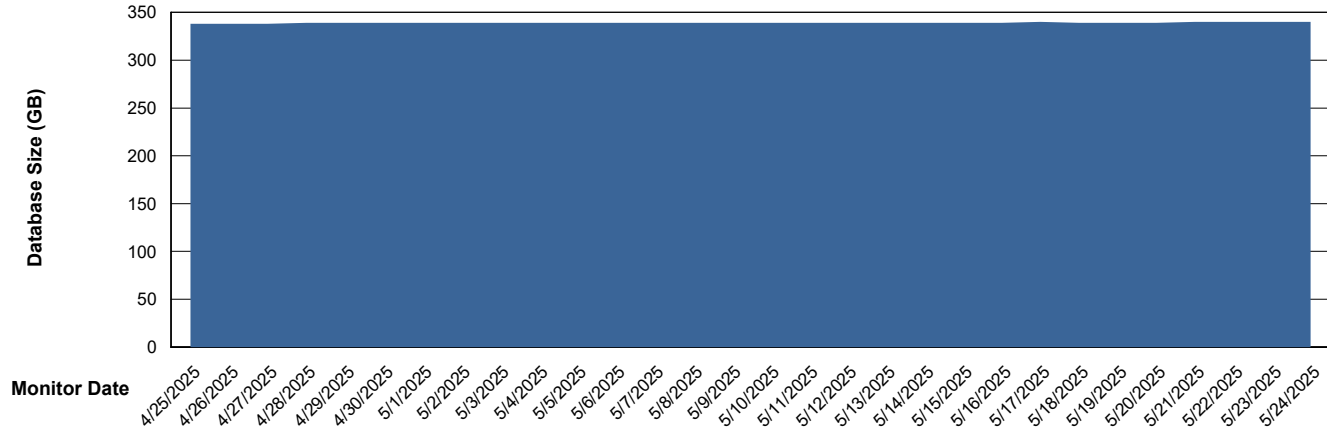

DATABASE SIZE VOS_PRD_ABSORA1-2022_ABS1

Database growth over last month