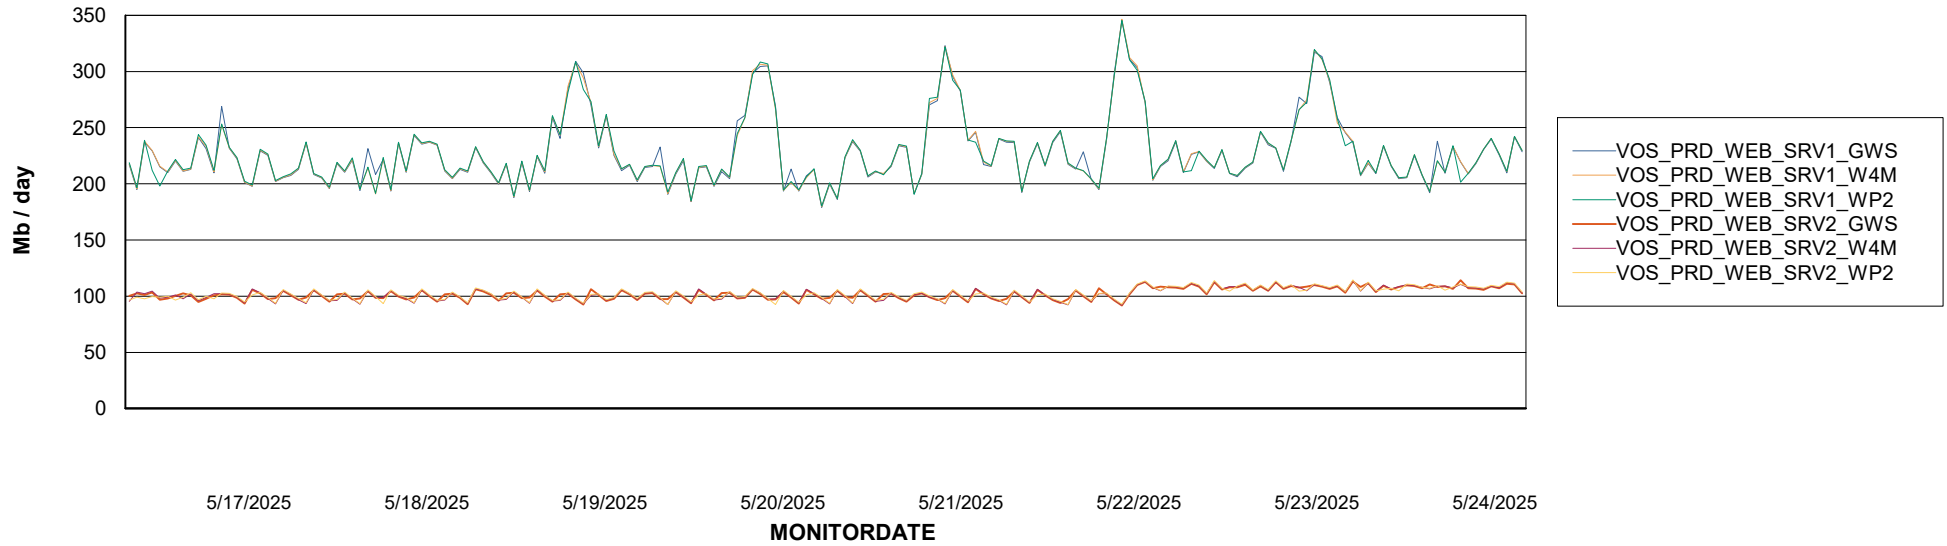

ABSSolute Application ReportServer Services

Avg memory used per ReportServer Service

Weekly SLA Customer Report

Customer VOS_Production
Database ID 143

ABSSolute Web Component Services

Avg memory used per ABS Web component