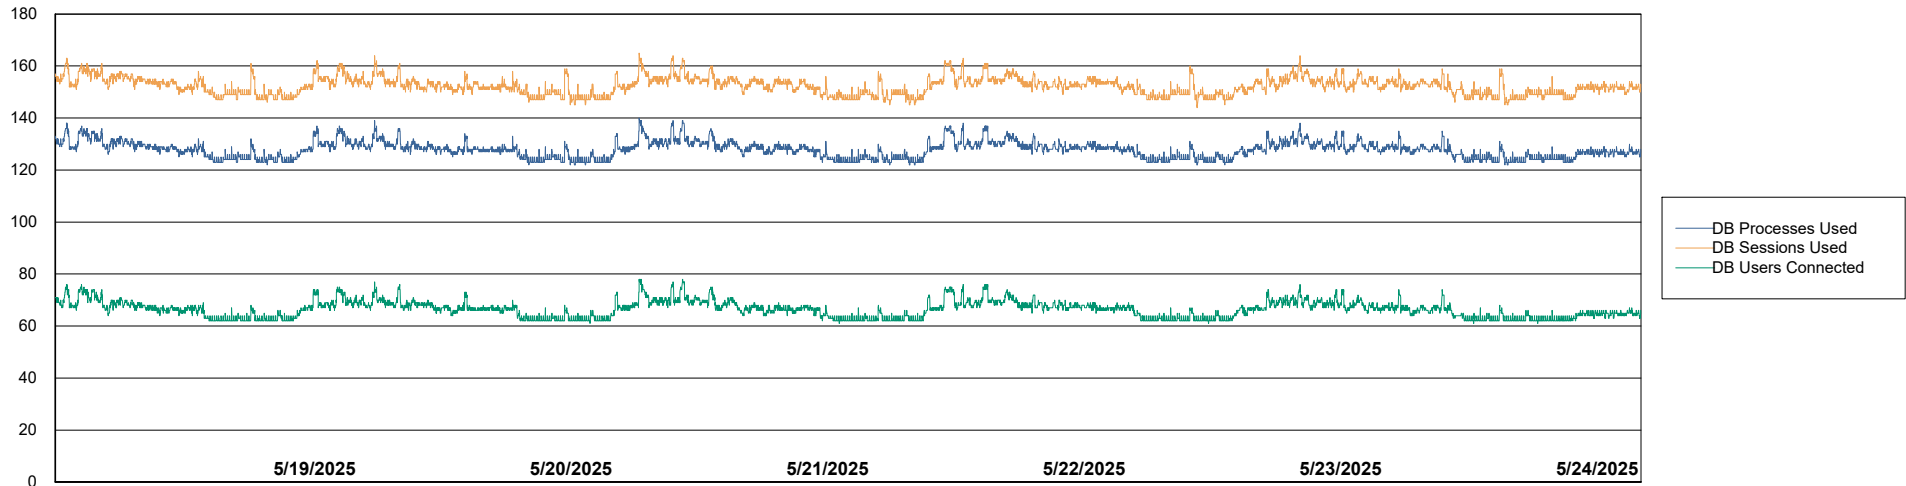

Database Performance VOS_PRD_ABSORA1-2022_ABS1