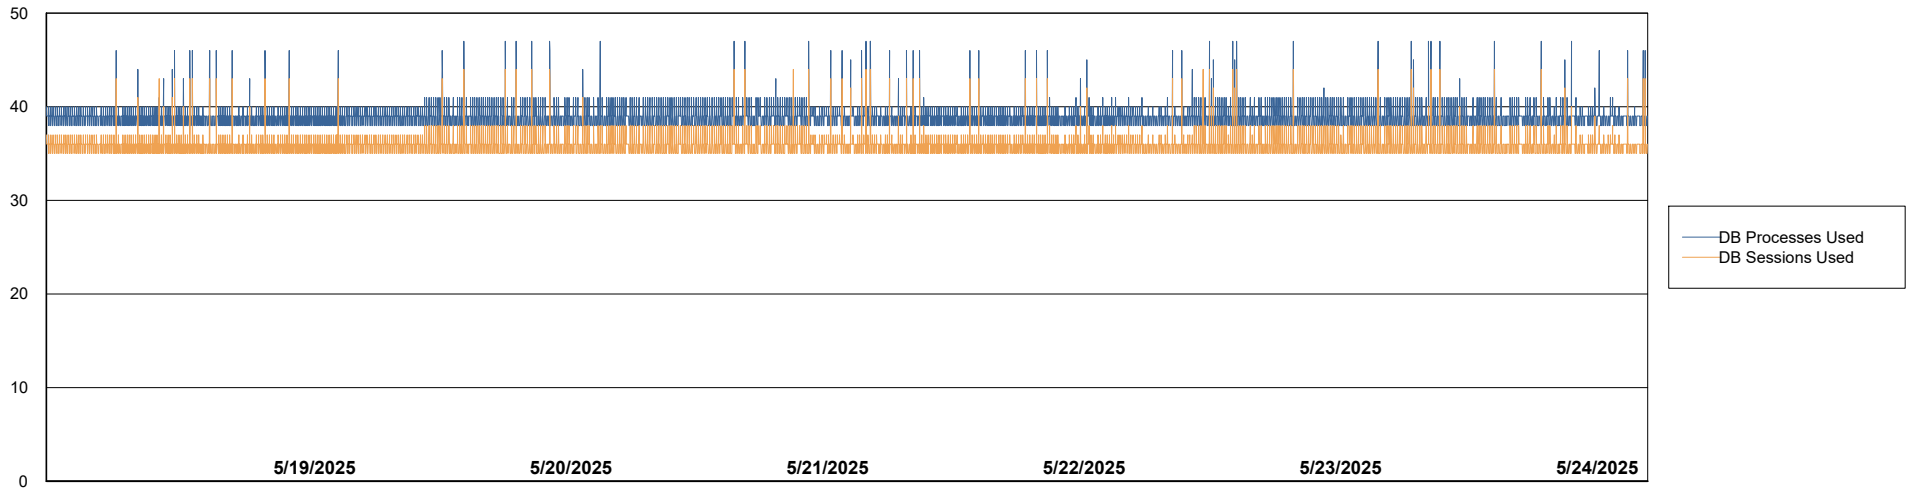

Database Performance VOS_PRD_ABSORA2-2022_HSBABS1

DB Processes Max 1,000