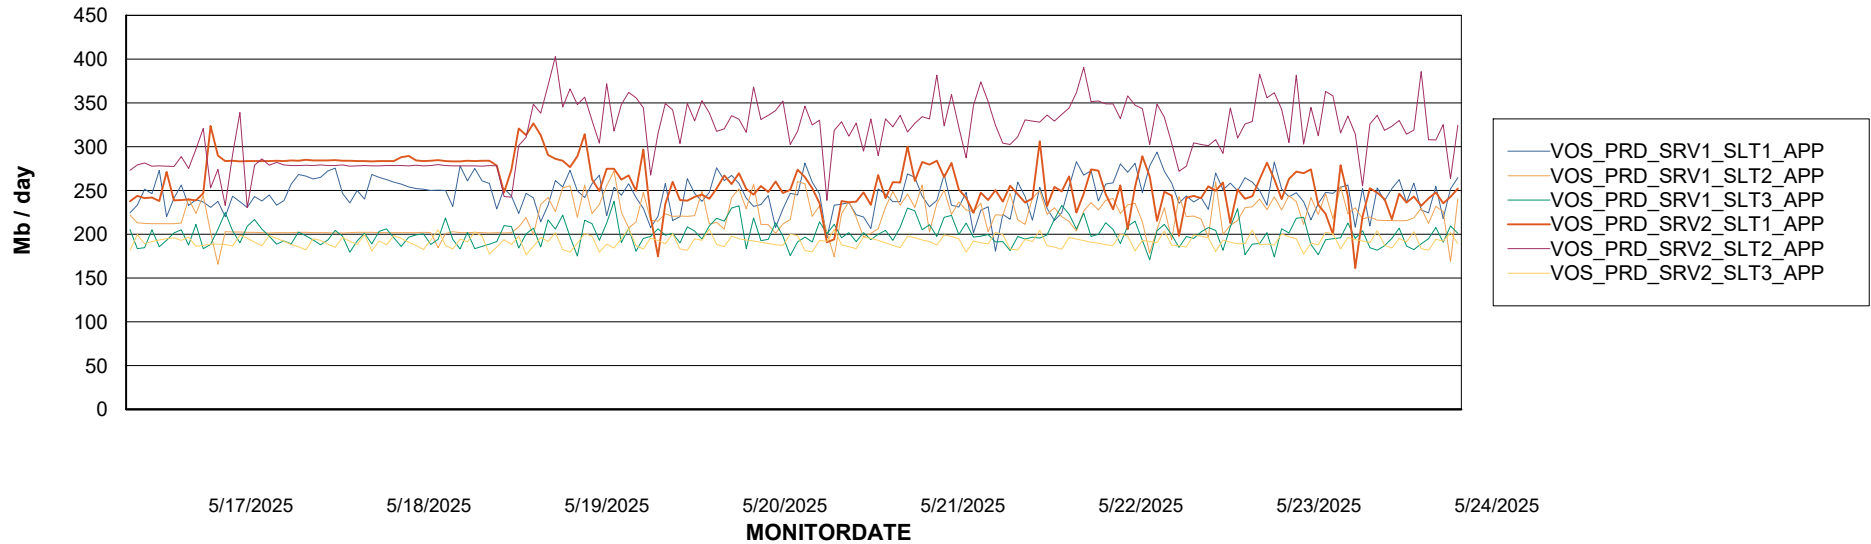

ABSSolute Application Server Services

Avg memory used per ABS Server Service