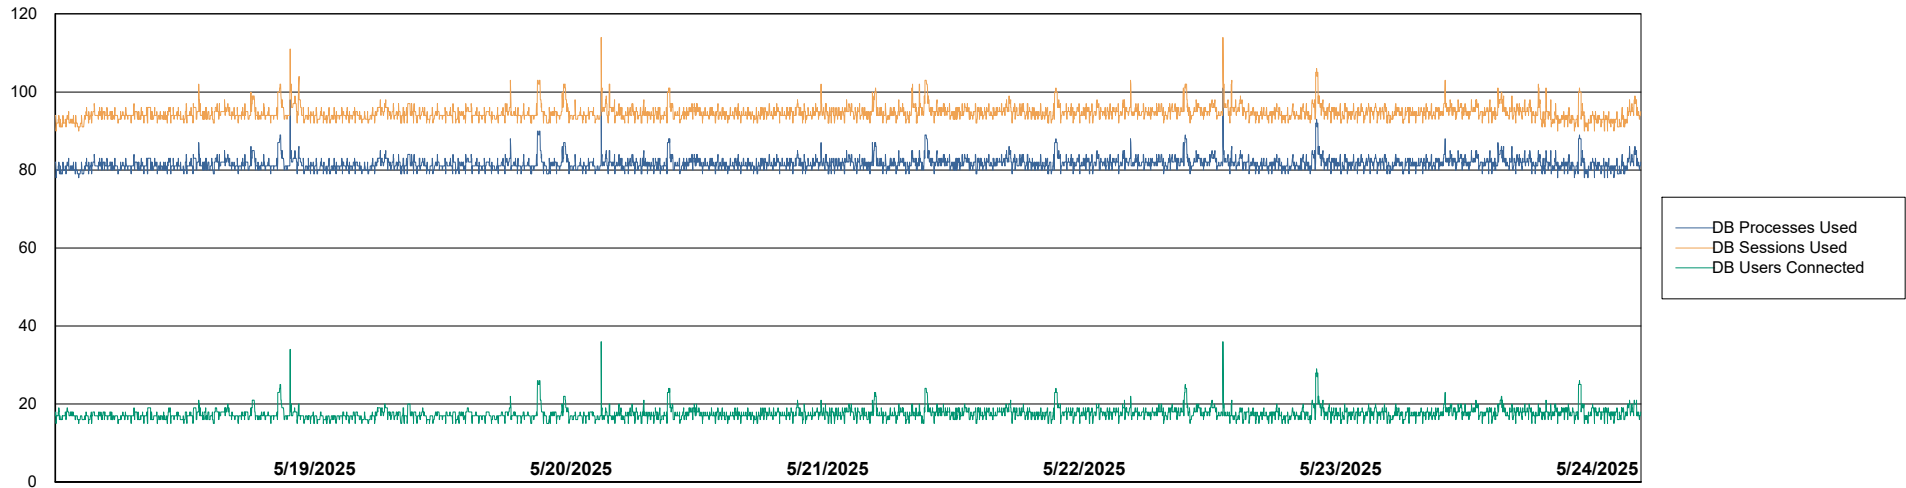

Weekly SLA Customer Report

Customer VOS_Production
Database ID 143

Database Performance VOS_PRD_ABSBI-2018_ABS1

Weekly SLA Customer Report

Customer VOS_Production
Database ID 143

Database Performance VOS_PRD_ABSBI-2025_ABS1