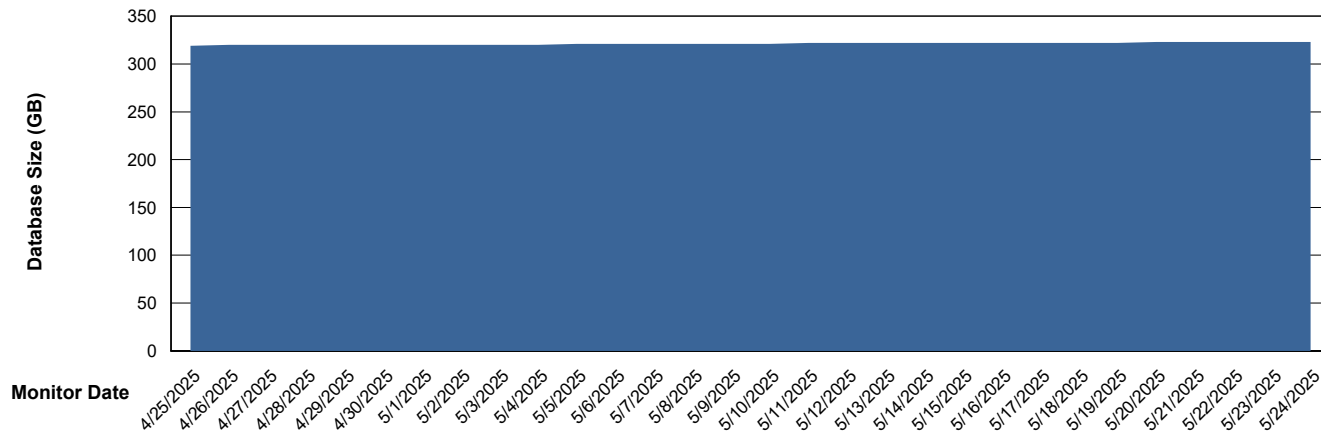

DB Processes Max 1,000

Weekly SLA Customer Report

Customer VOS_Production
Database ID 143

DATABASE SIZE VOS_PRD_ABSBI-2018_ABS1

Database growth over last month

DATABASE SIZE VOS_PRD_ABSBI-2025_ABS1

Database growth over last month