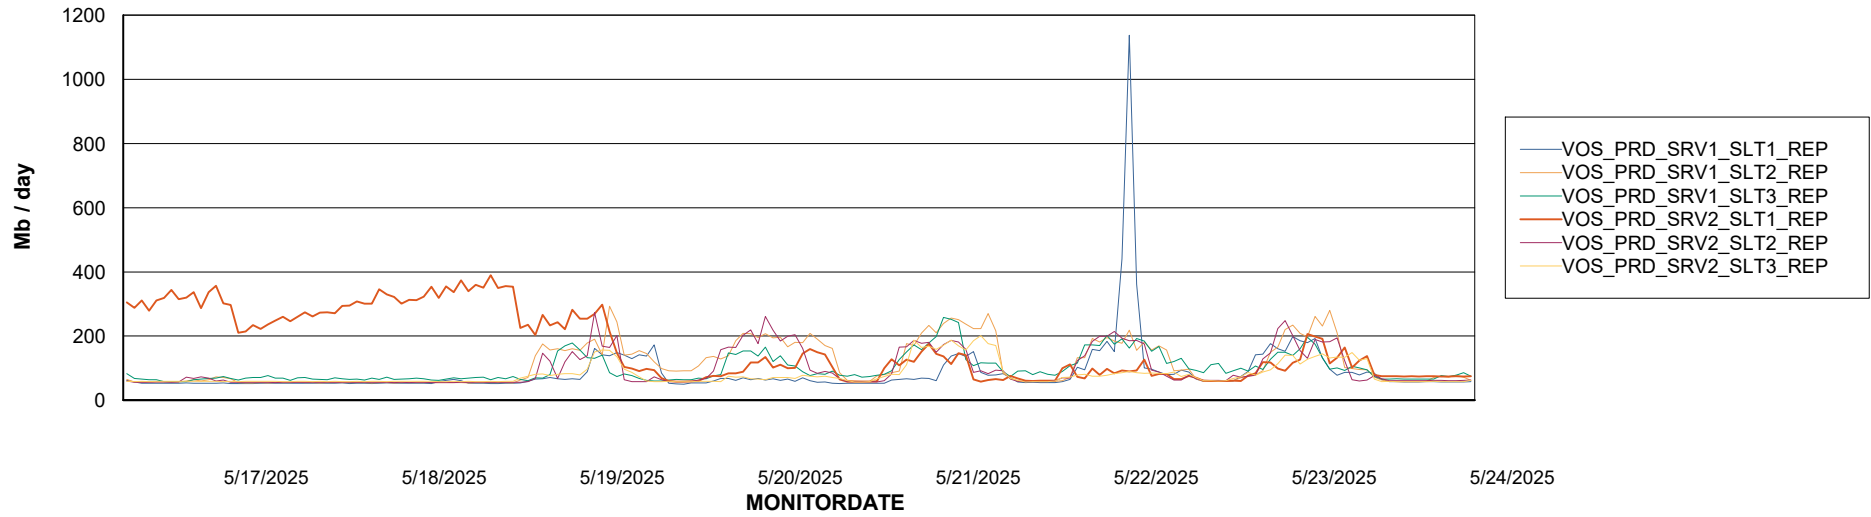

ABSSolute Application ReportServer Services

Avg memory used per ReportServer Service