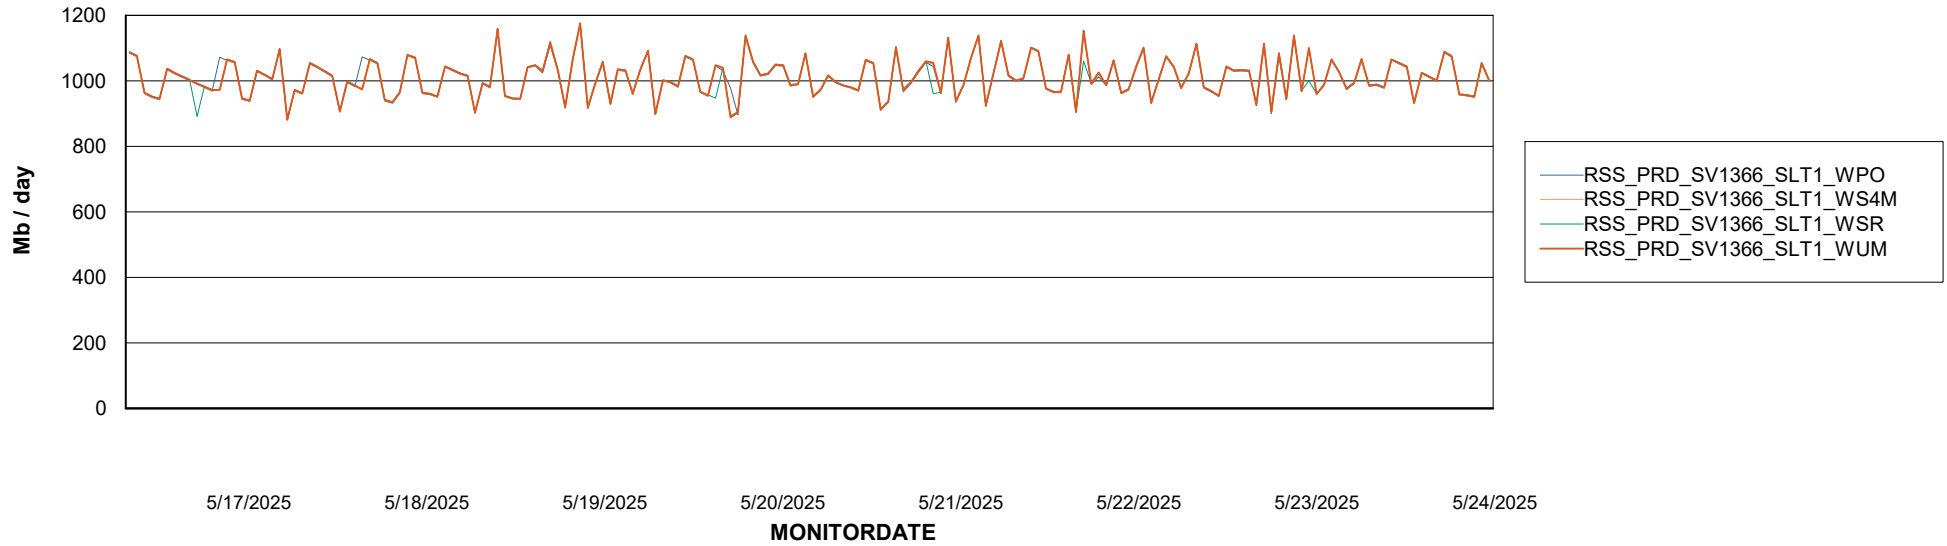

ABSSolute Web Component Services

Avg memory used per ABS Web component