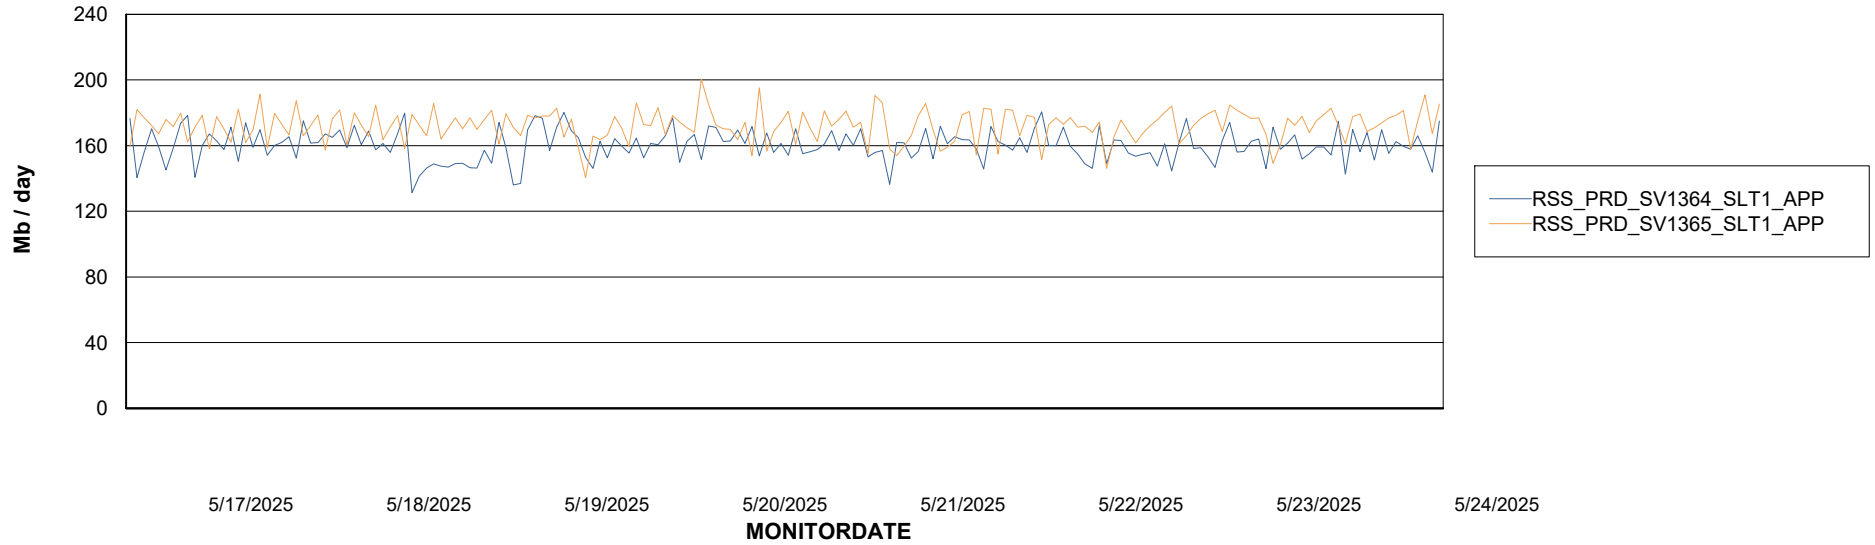

ABSSolute Application Server Services

Avg memory used per ABS Server Service