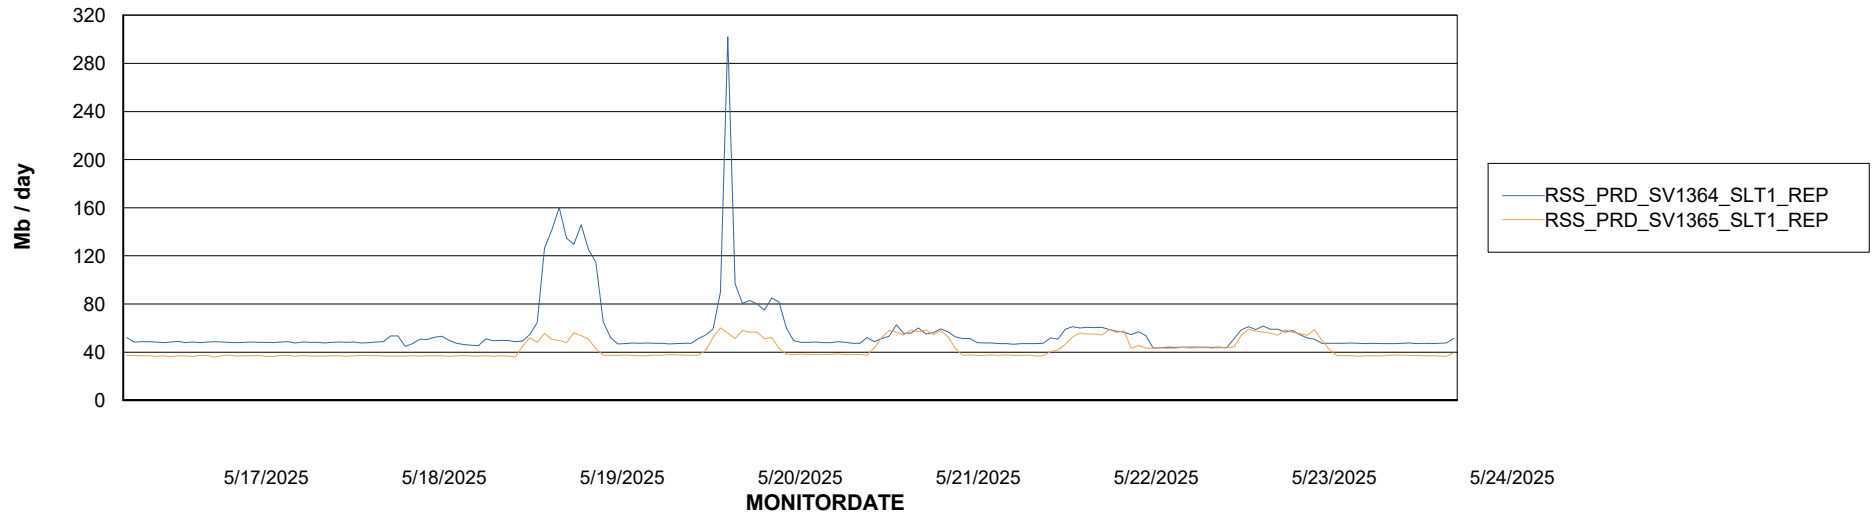

Avg memory used per ABS Server Service

Avg users per day per ABS server

Weekly SLA Customer Report

Customer RSS Production
Database ID 52

ABSSolute Application ReportServer Services

Avg memory used per ReportServer Service