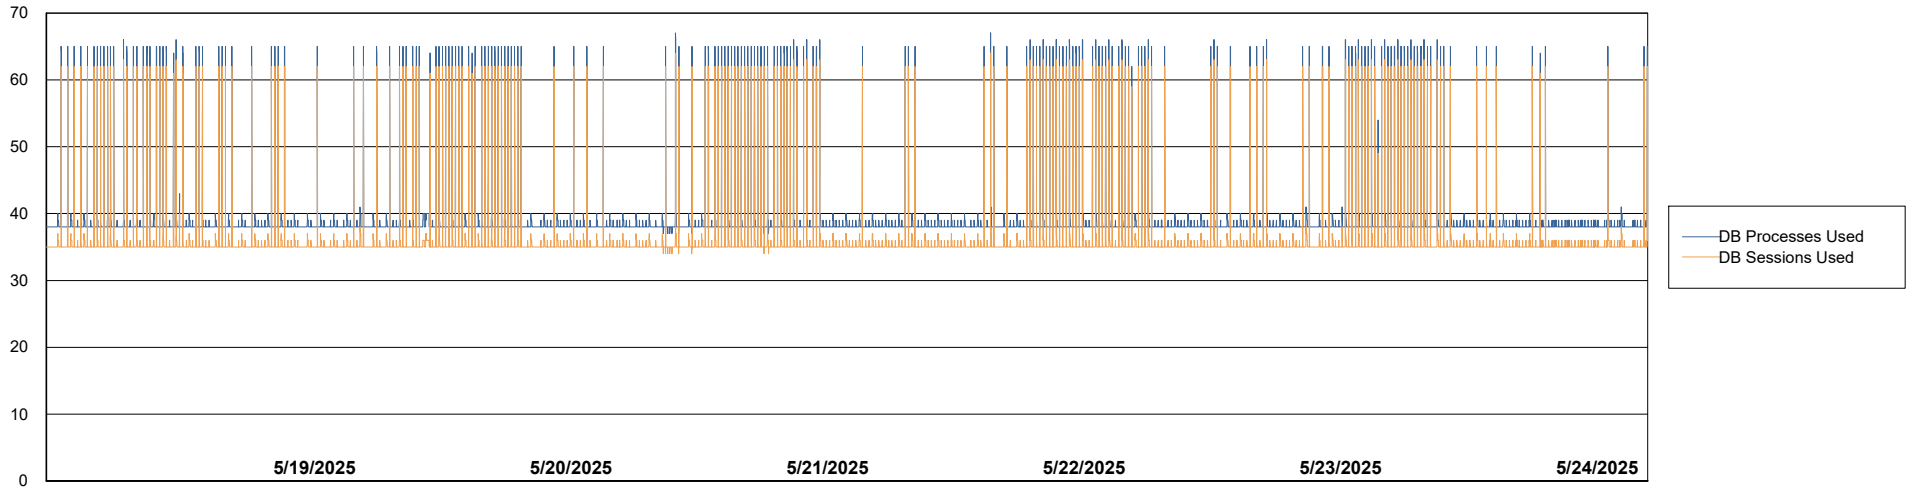

Database Performance NOA_PRD_NovoABS03_HSBABS1

DB Processes Max 300