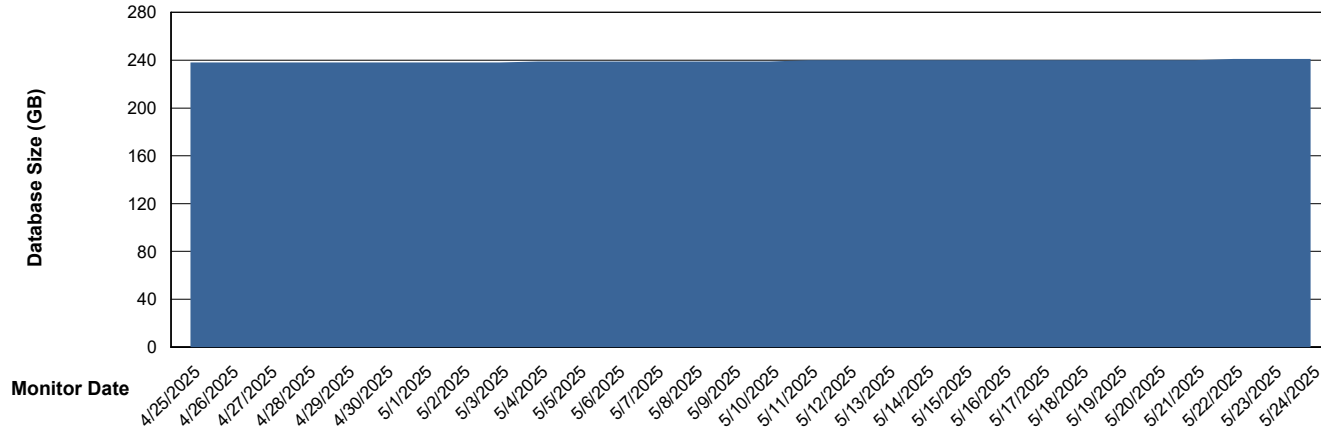

Weekly SLA Customer Report

Customer NOA_Production (24/7)
Database ID 116

Database Performance NOA_PRD_NovoABS03_HSBABS1

DB Processes Max 300

Weekly SLA Customer Report

Customer NOA_Production (24/7)
Database ID 116

DATABASE SIZE NOA_PRD_NHSBI_ABS1

Database growth over last month

DATABASE SIZE NOA_PRD_NovoABS01_ABS1

Database growth over last month

Weekly SLA Customer Report

Customer NOA_Production (24/7)
 Database ID 116