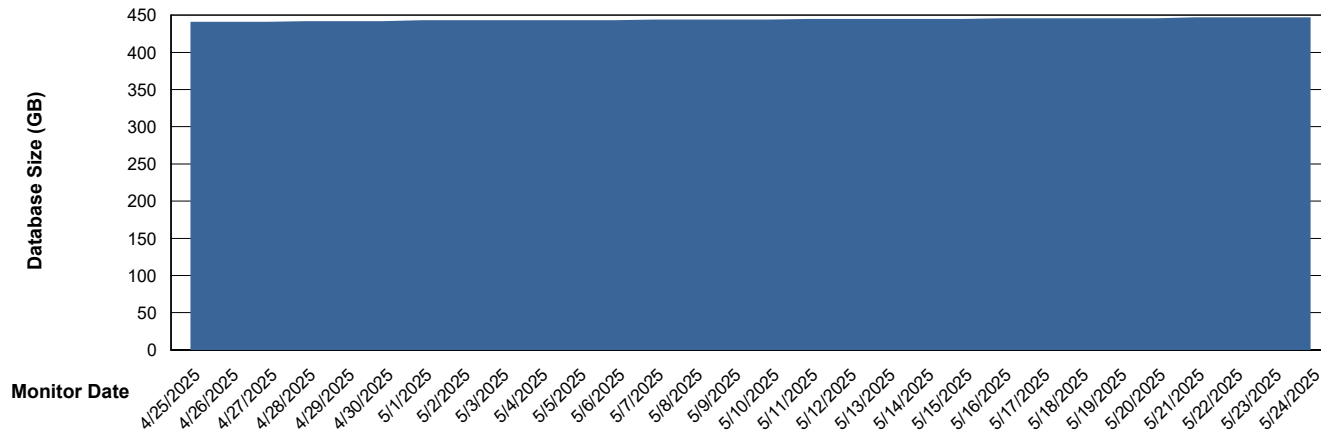

Weekly SLA Customer Report

Customer NOA_Production (24/7)
Database ID 116

Database Performance NOA_PRD_NovoABS03_HSBABS1

DB Processes Max 300

Weekly SLA Customer Report

Customer NOA_Production (24/7)
Database ID 116

DATABASE SIZE NOA_PRD_NHSBI_ABS1

Database growth over last month

DATABASE SIZE NOA_PRD_NovoABS01_ABS1

Database growth over last month

Weekly SLA Customer Report

Customer NOA_Production (24/7)
 Database ID 116