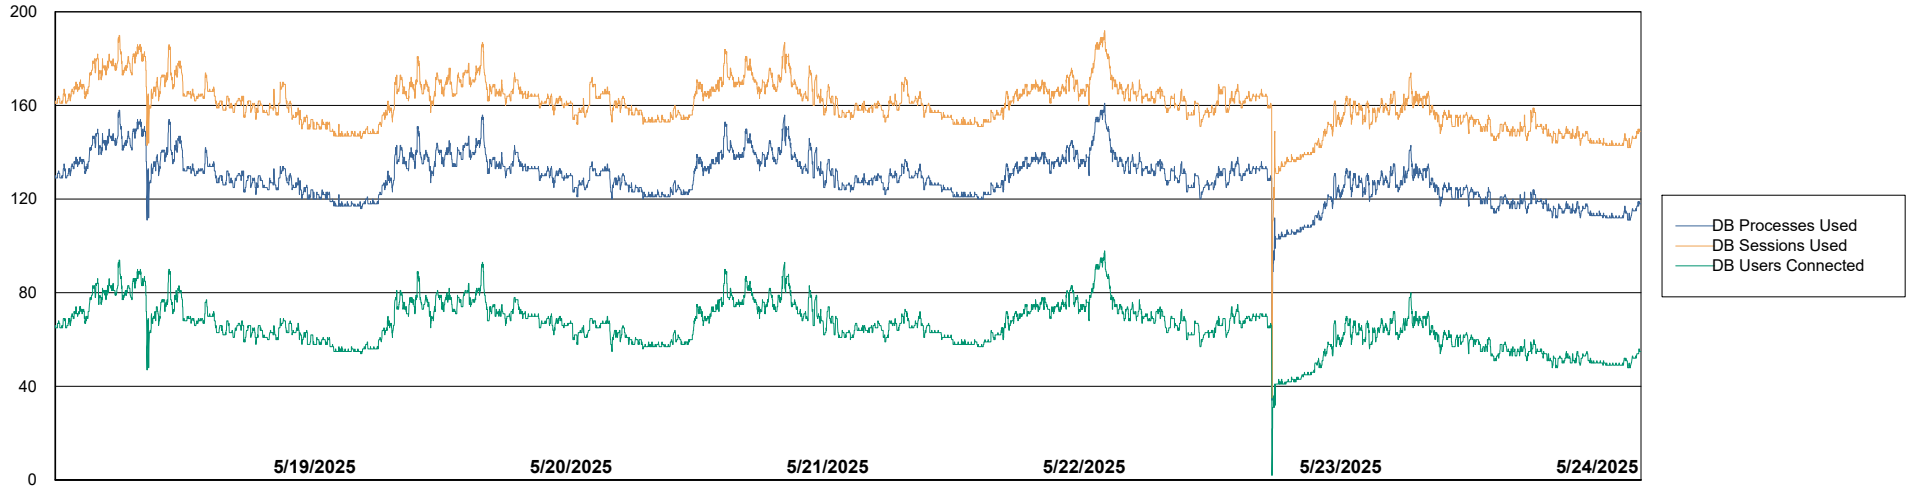

Weekly SLA Customer Report

Customer NOA_Production (24/7)
Database ID 116

Database Performance NOA_PRD_NHSBI_ABS1

Weekly SLA Customer Report

Customer NOA_Production (24/7)
Database ID 116

Database Performance NOA_PRD_NovoABS01_ABS1