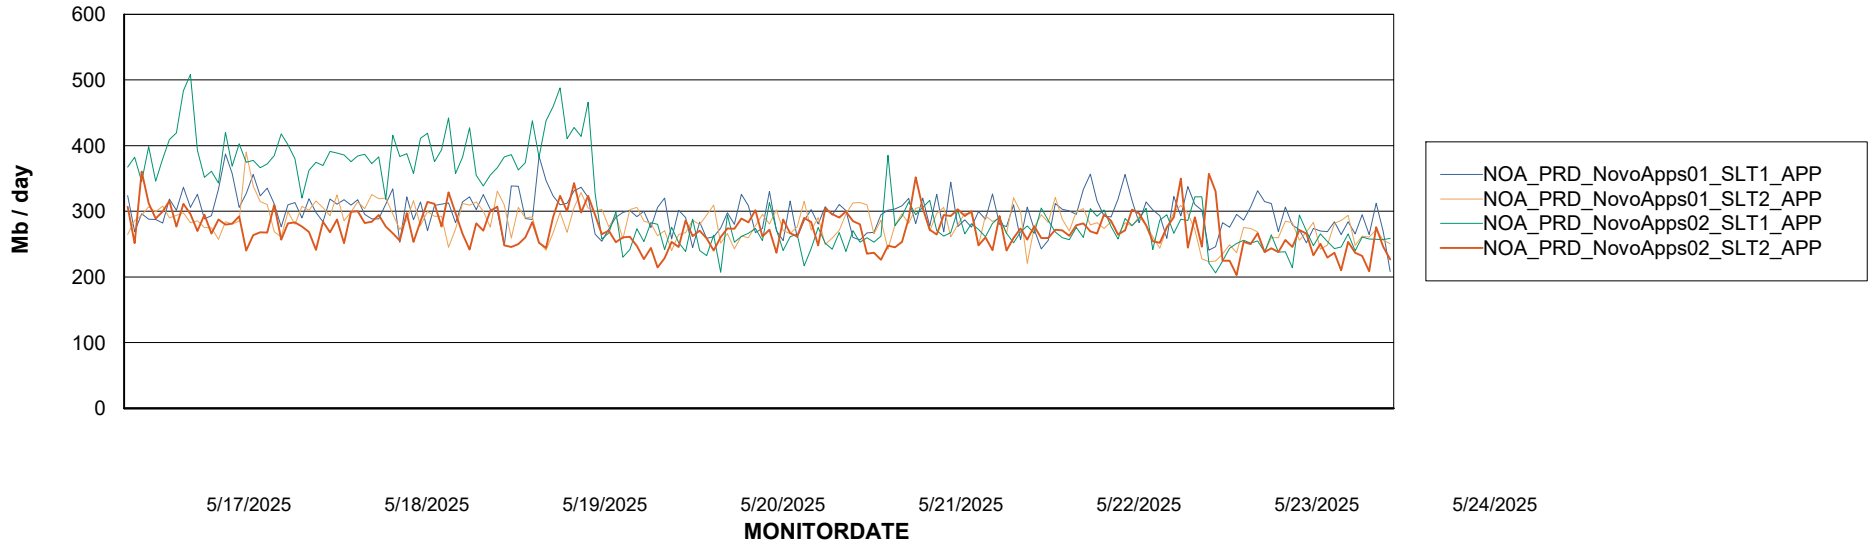

ABSolute Application Server Services

Avg memory used per ABS Server Service