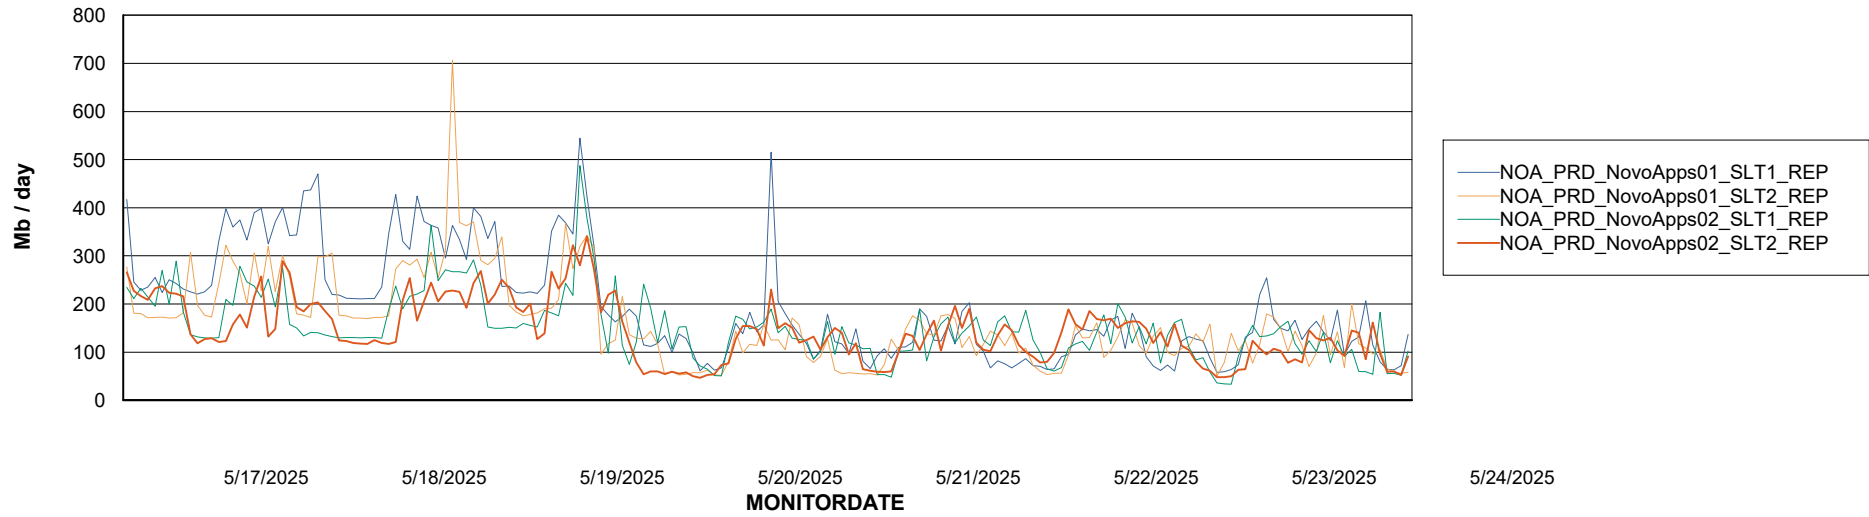

Avg memory used per ABS Server Service

Avg users per day per ABS server

Weekly SLA Customer Report

Customer NOA_Production (24/7)
Database ID 116

ABSSolute Application ReportServer Services

Avg memory used per ReportServer Service