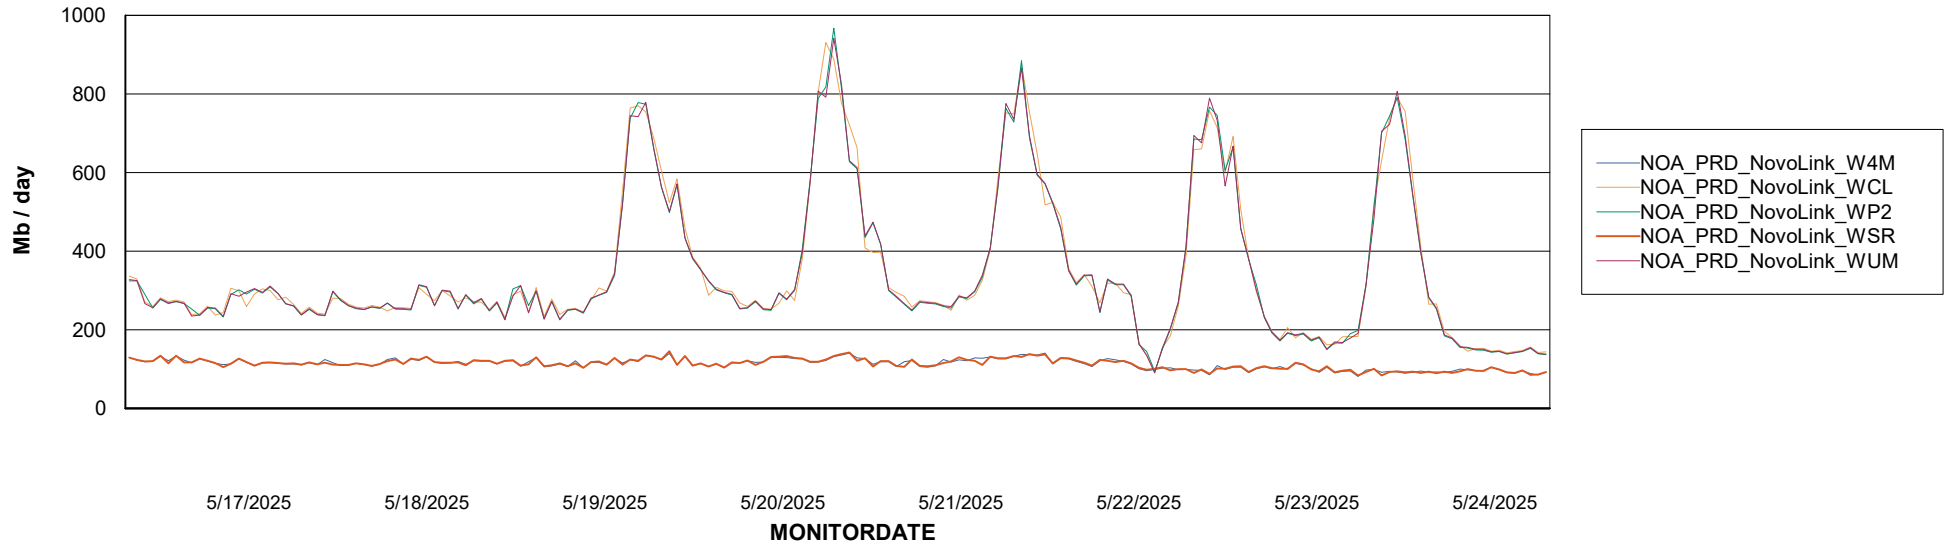

ABSSolute Web Component Services

Avg memory used per ABS Web component