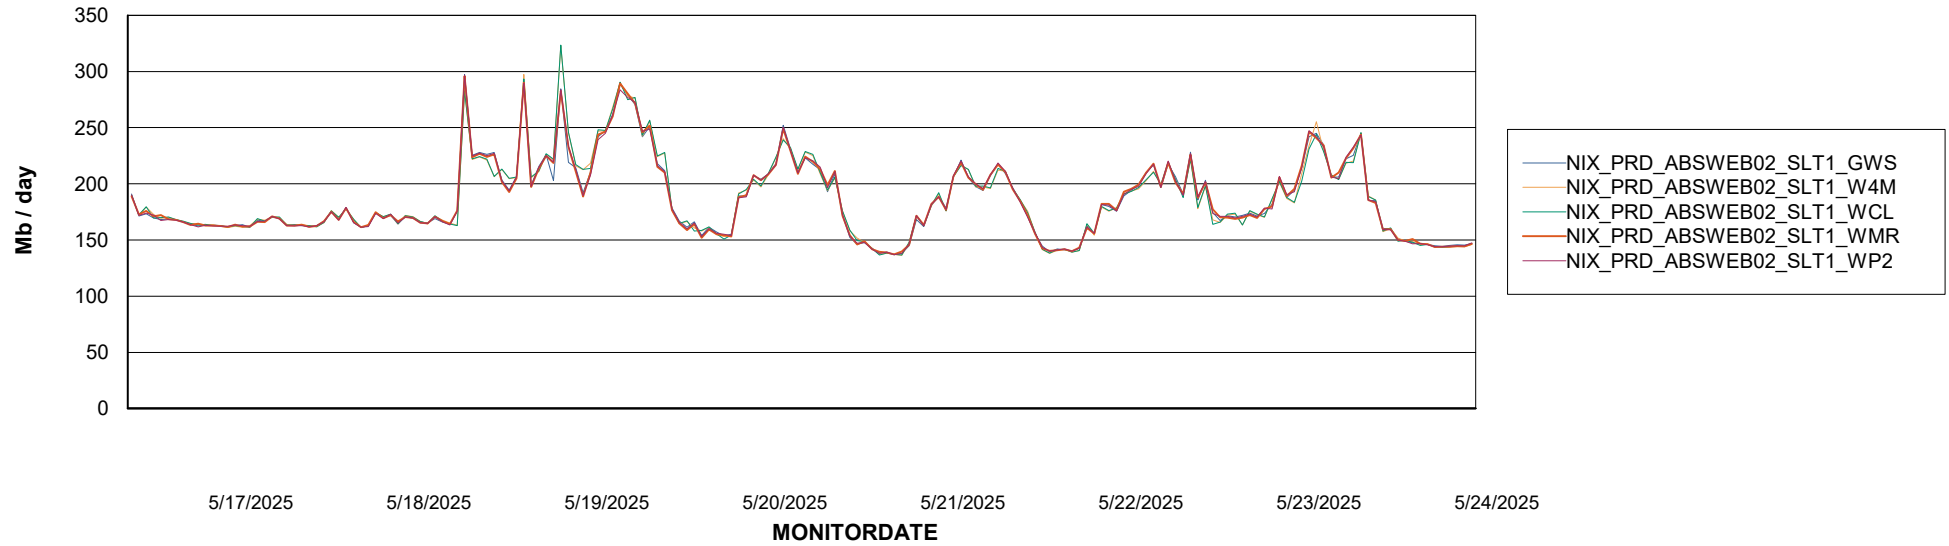

ABSolute Web Component Services

Avg memory used per ABS Web component