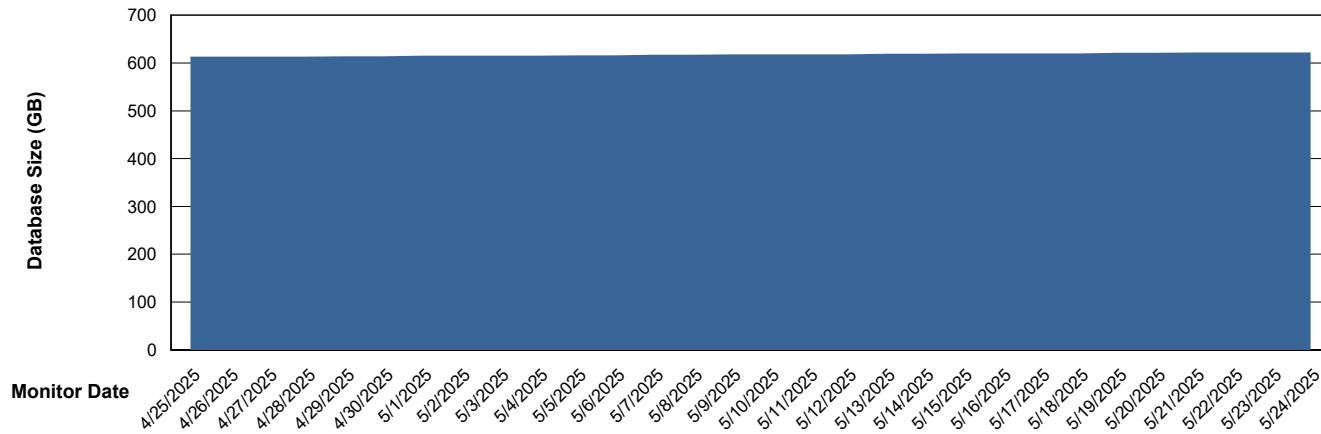

DATABASE SIZE NIX_PRD_ABSDB01_ABS1

Database growth over last month