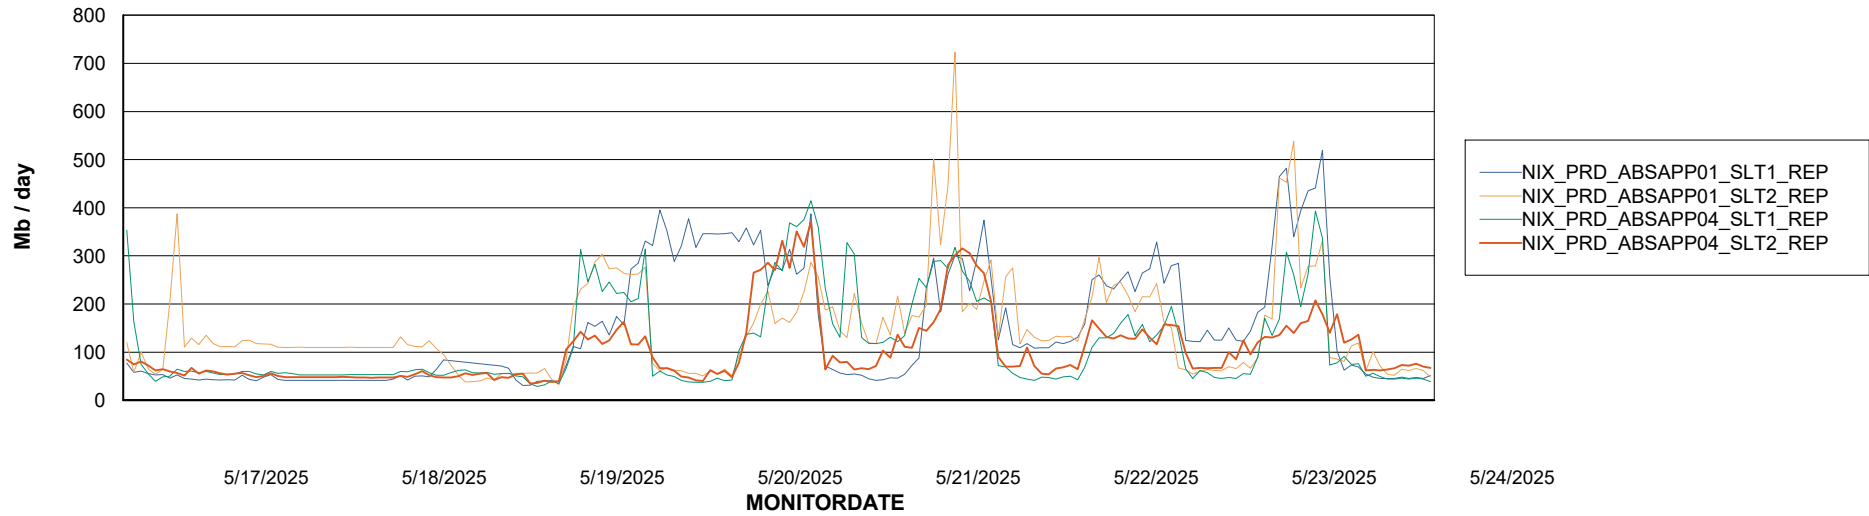

Avg memory used per ABS Server Service

Avg users per day per ABS server

Weekly SLA Customer Report

Customer NIX_Production
Database ID 51

ABSSolute Application ReportServer Services

Avg memory used per ReportServer Service