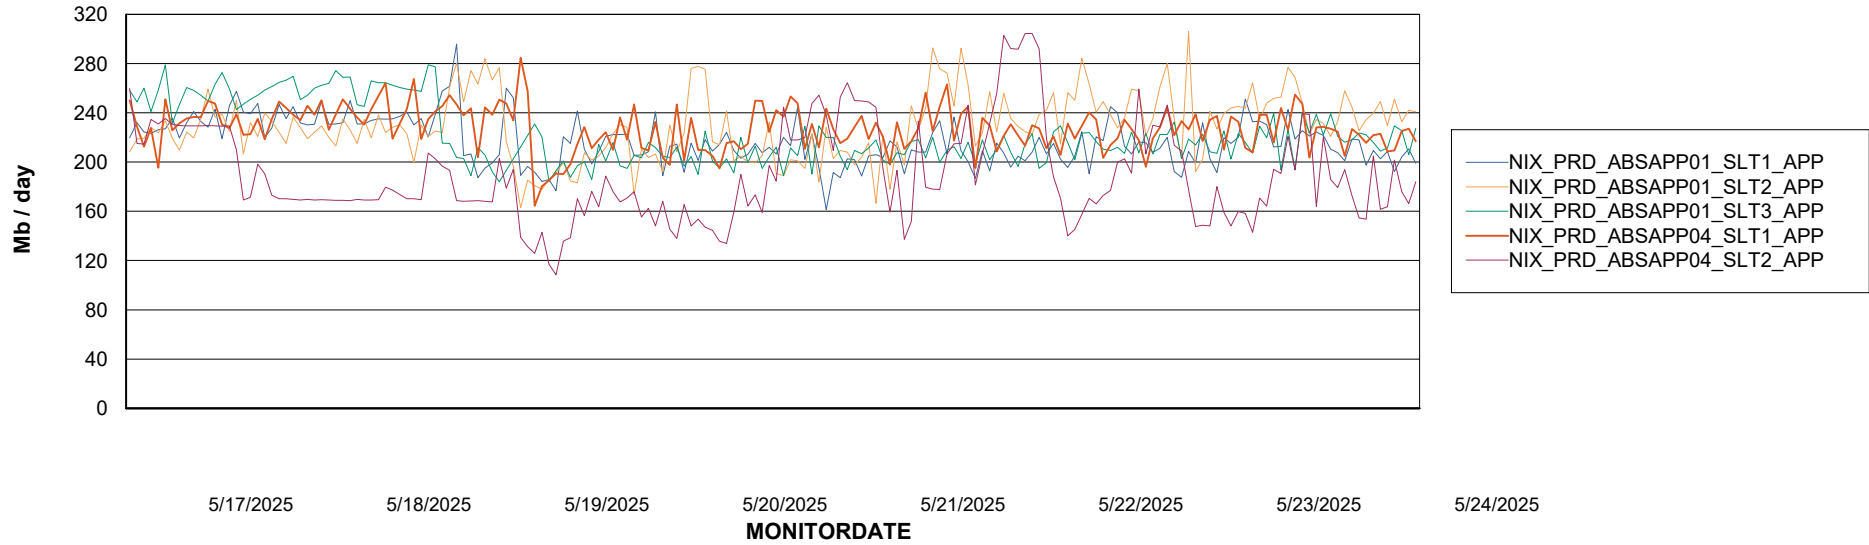

ABSSolute Application Server Services

Avg memory used per ABS Server Service