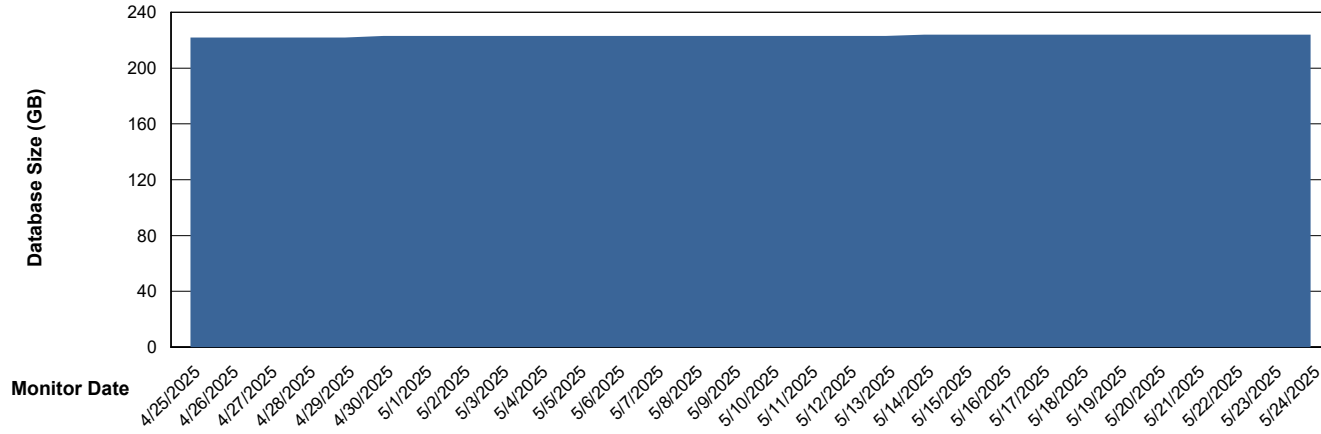

DATABASE SIZE NIX_PRD_ABSBI_ABS1

Database growth over last month