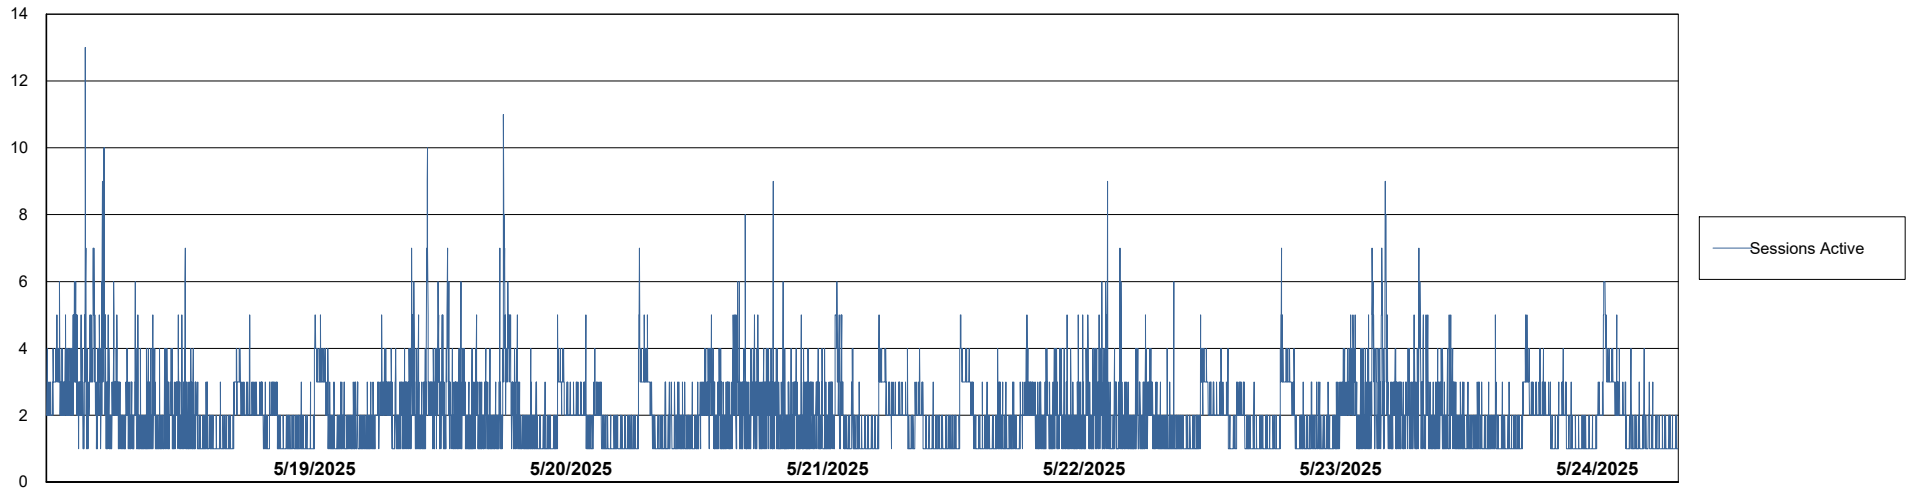

Weekly SLA Customer Report

Customer NIX_Production
Database ID 51

Database Performance NIX_PRD_ABSBI_ABS1

Weekly SLA Customer Report

Customer NIX_Production
Database ID 51

Database Performance NIX_PRD_ABSD01_ABS1