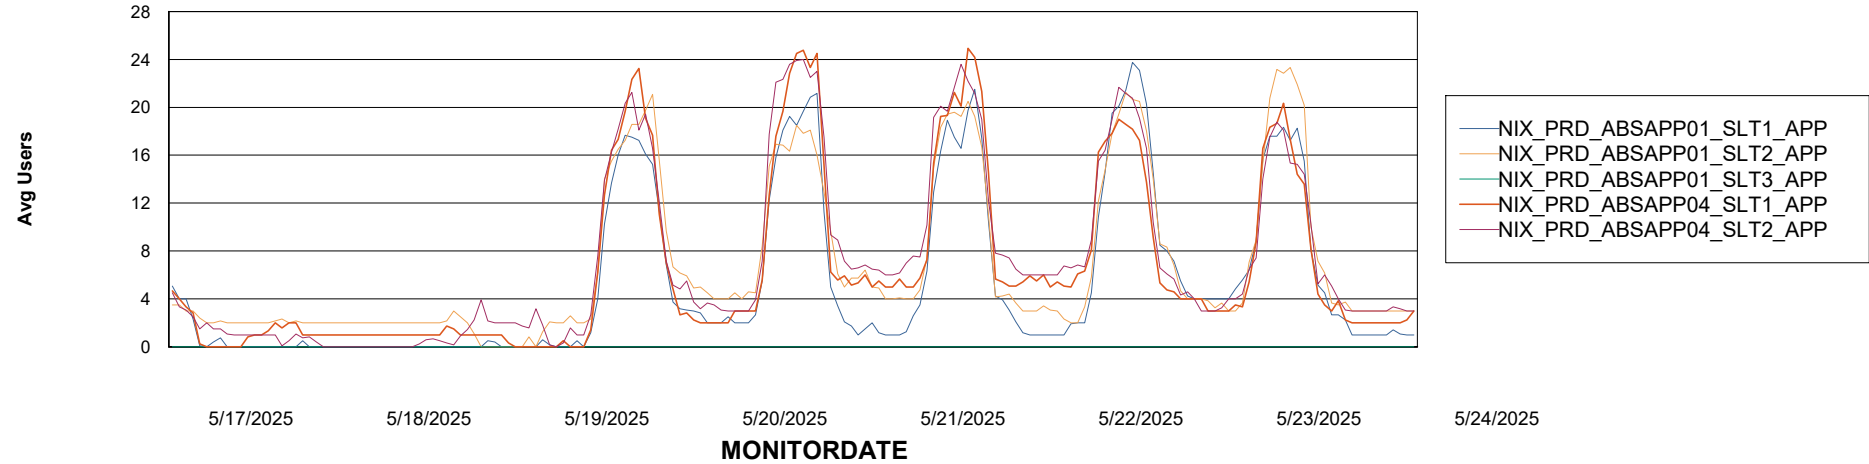

Avg users per day per ABS server