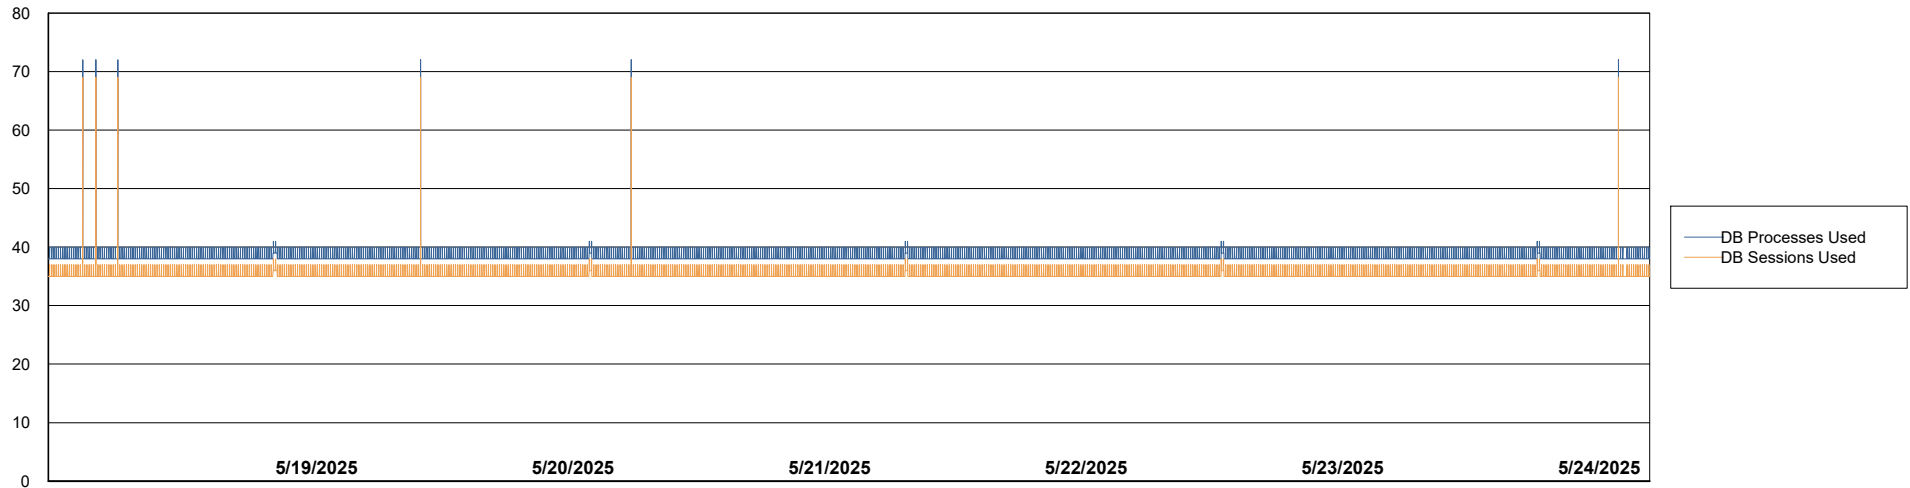

Database Performance NIX_PRD_ABSDB02_HSBABS1

DB Processes Max 300