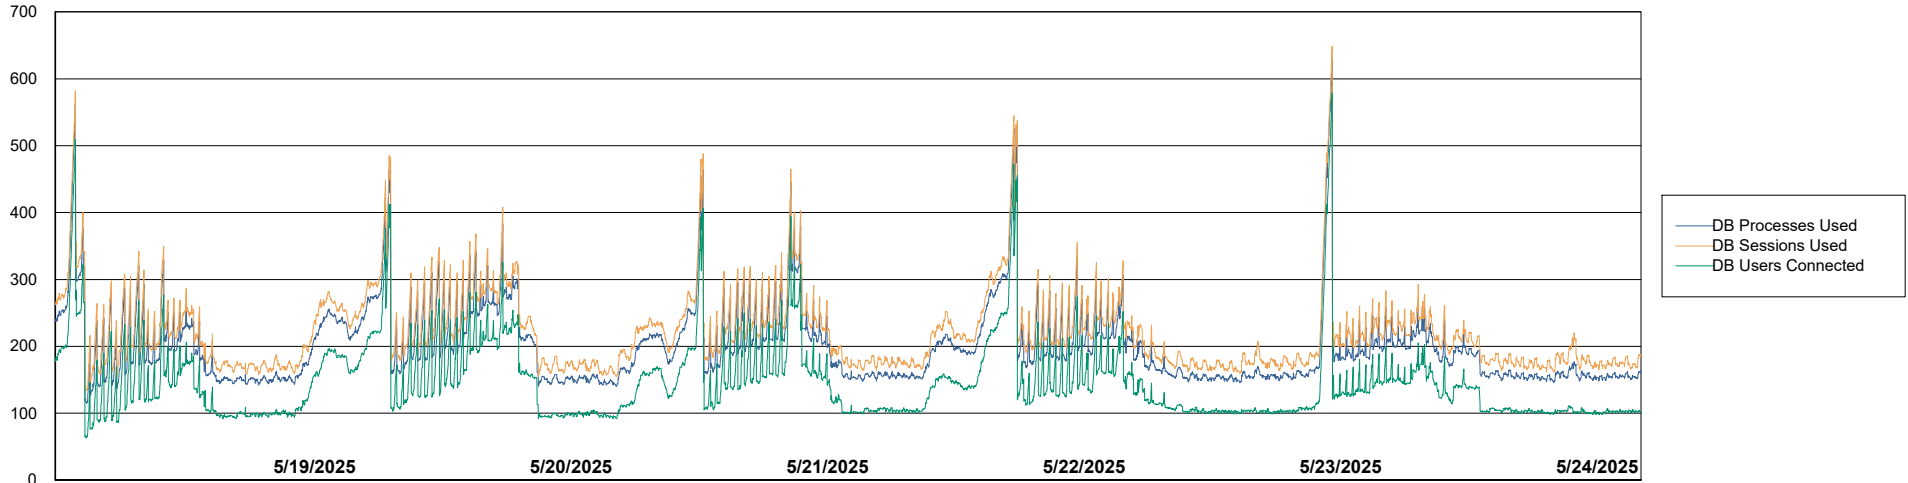

Weekly SLA Customer Report

Customer NIX_Production
Database ID 51

Database Performance NIX_PRD_ABSBI_ABS1

Weekly SLA Customer Report

Customer NIX_Production
Database ID 51

Database Performance NIX_PRD_ABSD01_ABS1