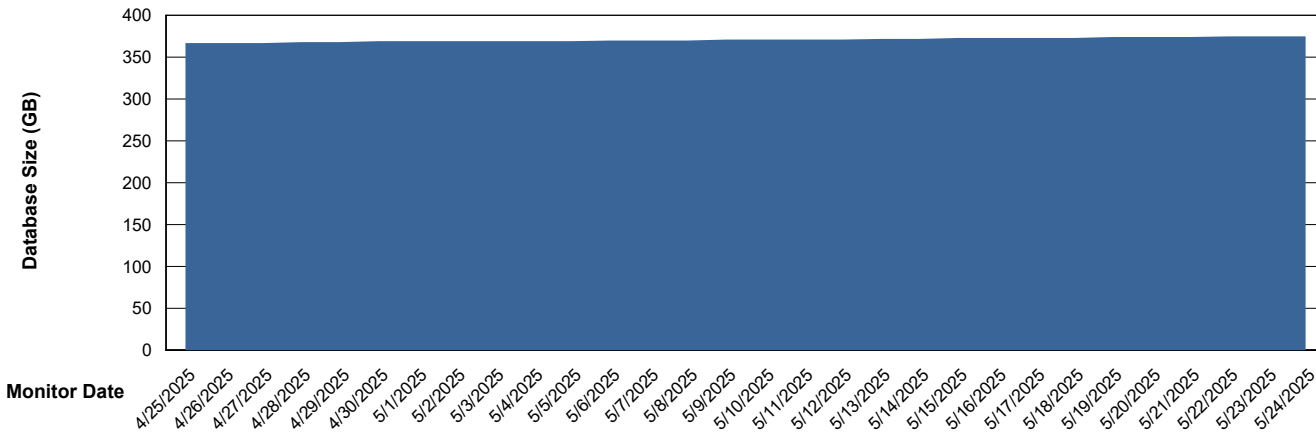

Database growth over last month

Database Tablespace LST-DBS3-AMS_DB_ABSME

Date	Tablespace Name	Filesize (Gb)	Usedsize (Gb)	Percentage free
5/24/2025	ABSDATA	419	346	17
	INDX	60	23	62
5/23/2025	ABSDATA	419	346	17
	INDX	60	23	62
5/22/2025	ABSDATA	419	346	17
	INDX	60	23	62
5/21/2025	ABSDATA	419	345	18
	INDX	60	23	62
5/20/2025	ABSDATA	419	345	18
	INDX	60	23	62
5/19/2025	ABSDATA	419	345	18
	INDX	60	23	62
5/18/2025	ABSDATA	419	344	18
	INDX	60	23	62