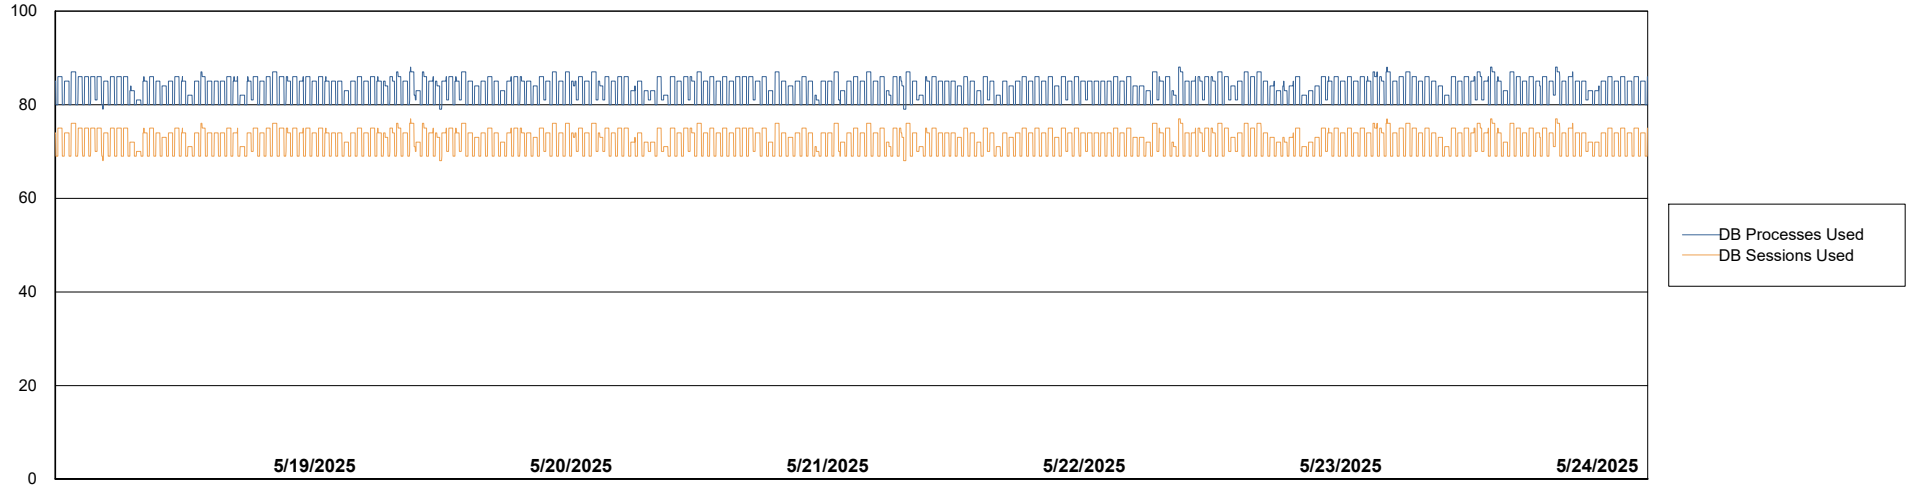

Database Performance LST-DBS4-AMS_DB_HSBABSME

DB Processes Max 1,000
DB Sessions Max 0