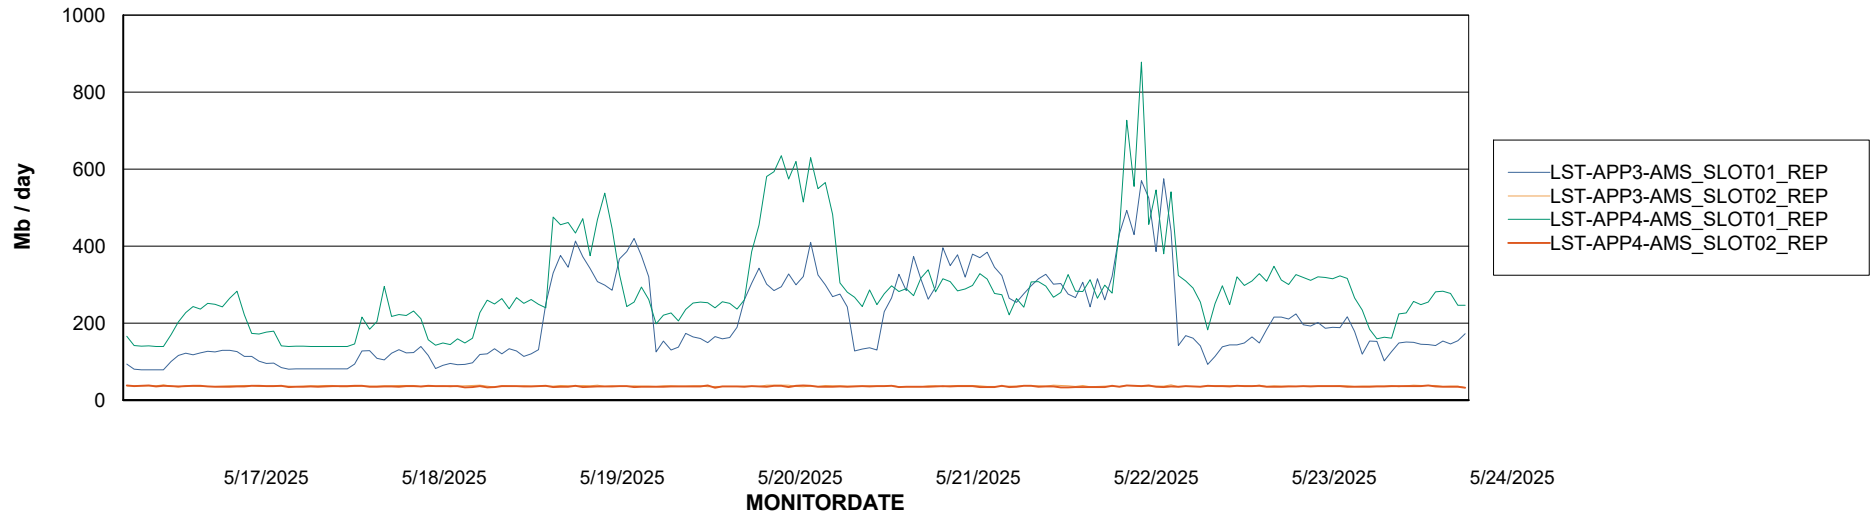

ABSSolute Application ReportServer Services

Avg memory used per ReportServer Service