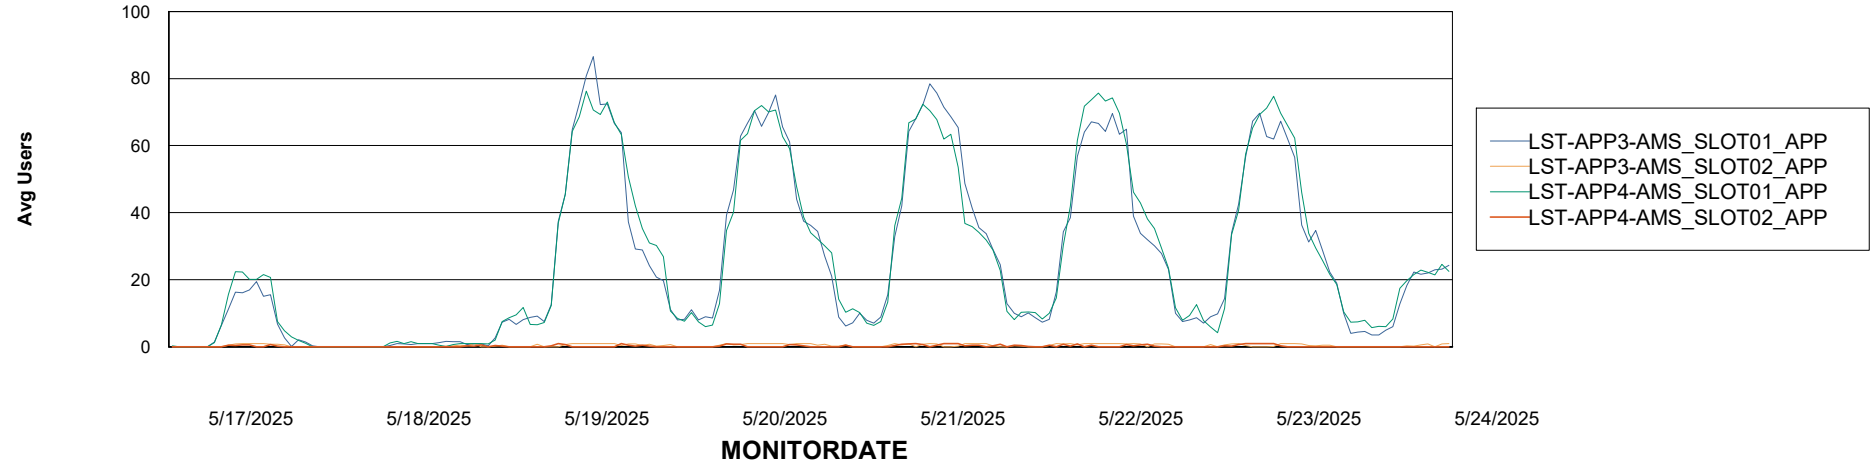

Avg users per day per ABS server