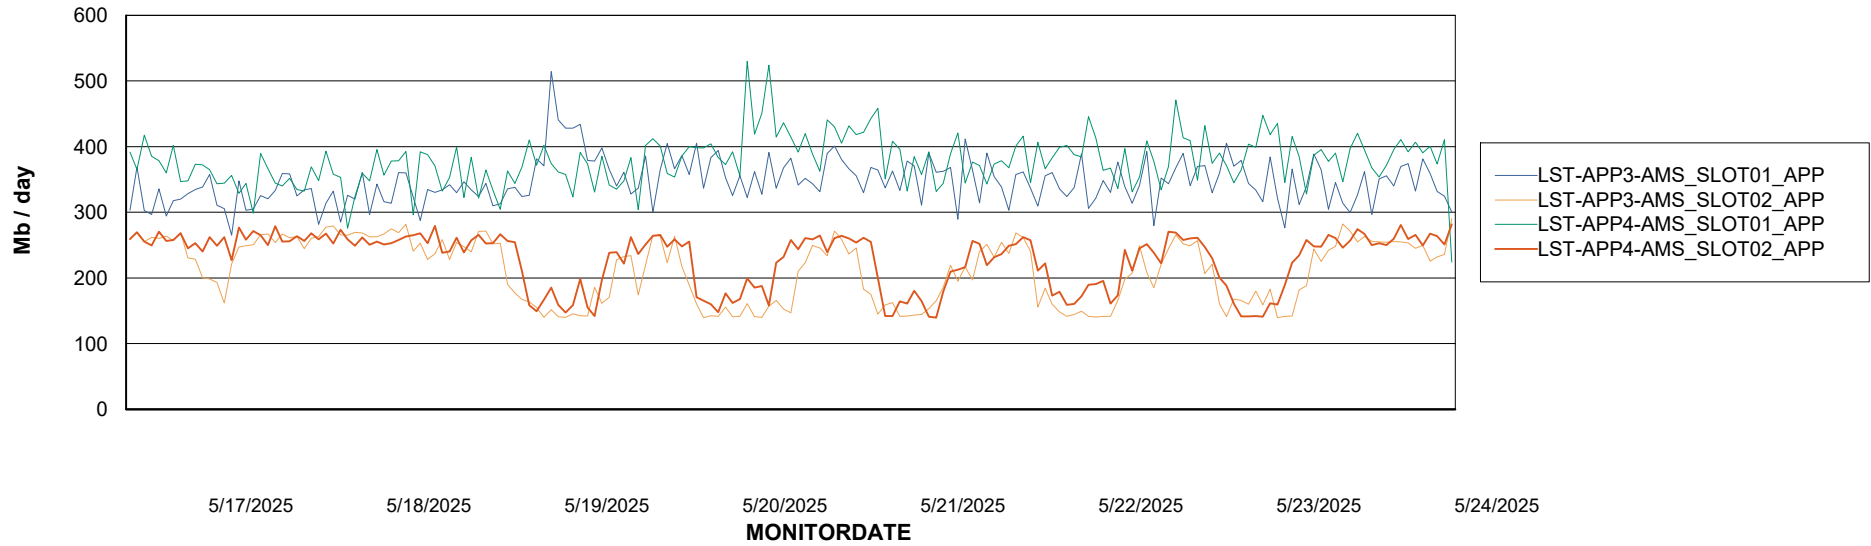

ABSSolute Application Server Services

Avg memory used per ABS Server Service