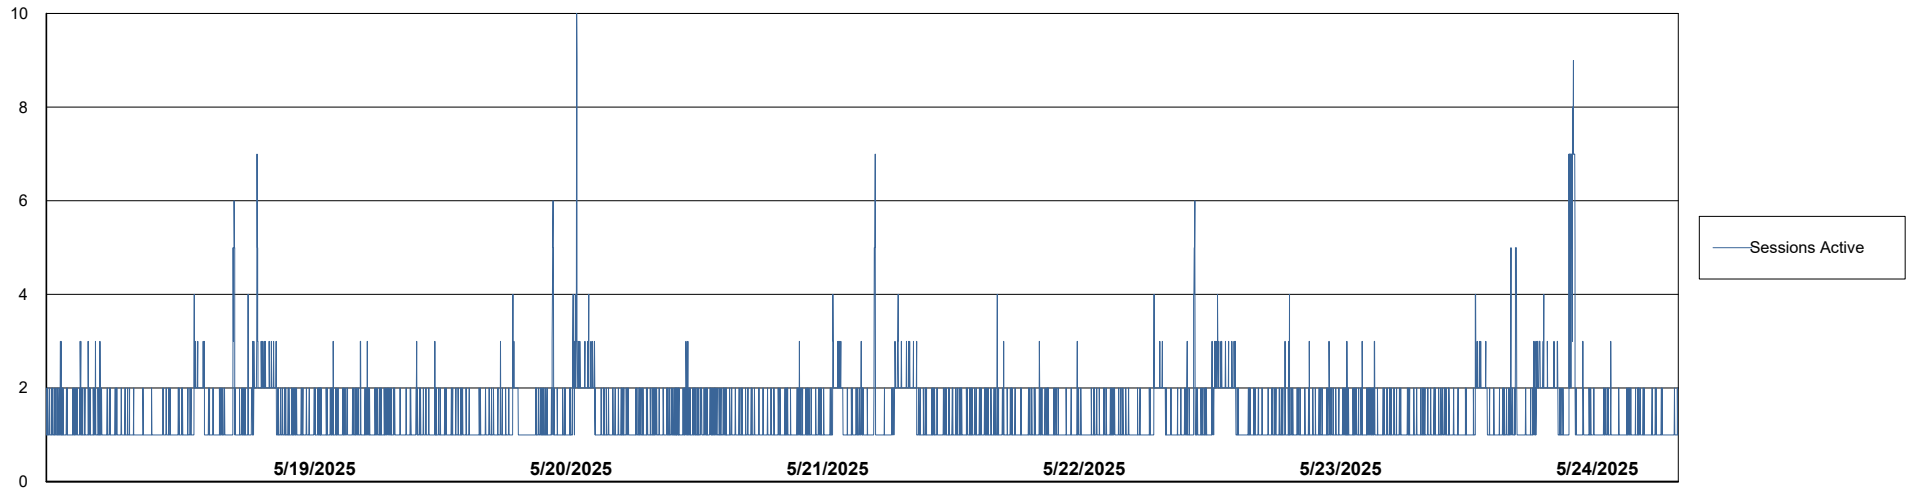

Database Performance LST-DBS5-AMS_DB_ABSEE