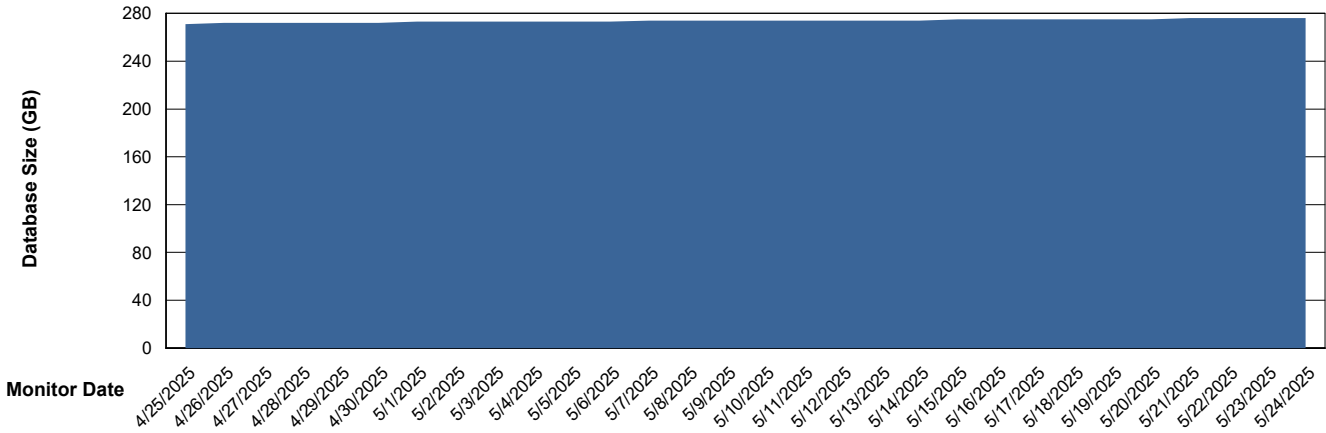

DATABASE SIZE LST-DBS5-AMS_DB_ABSEE

Database growth over last month