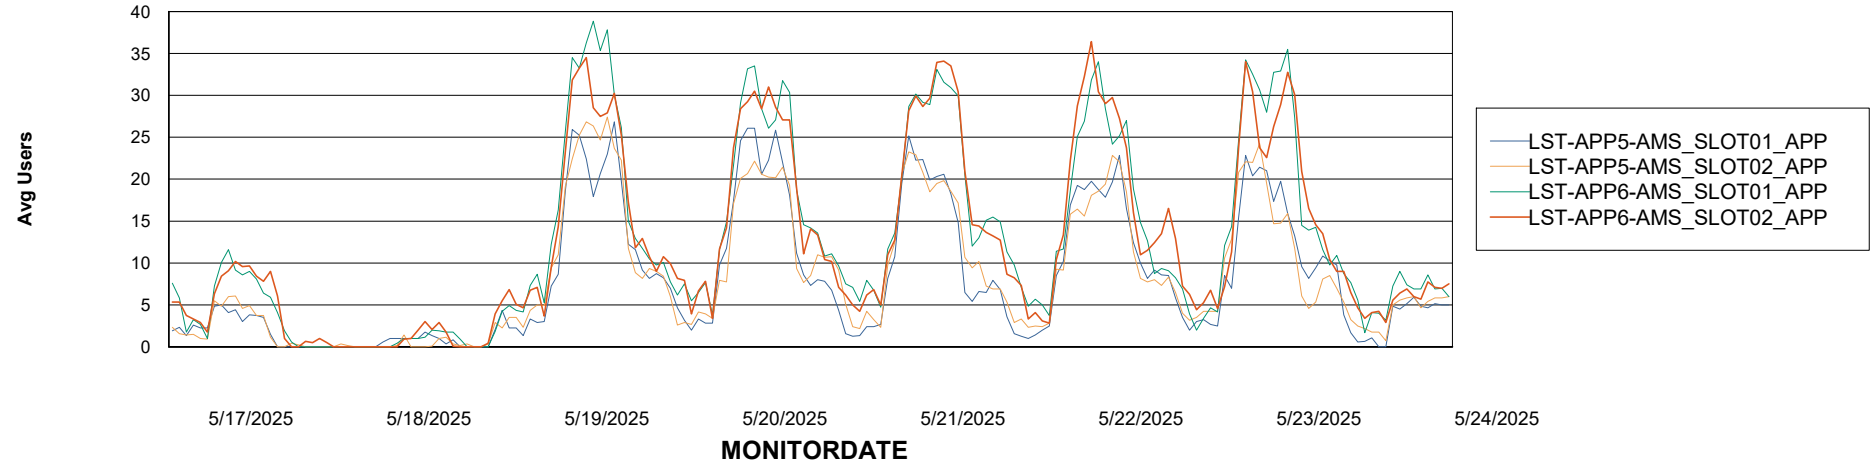

Avg users per day per ABS server