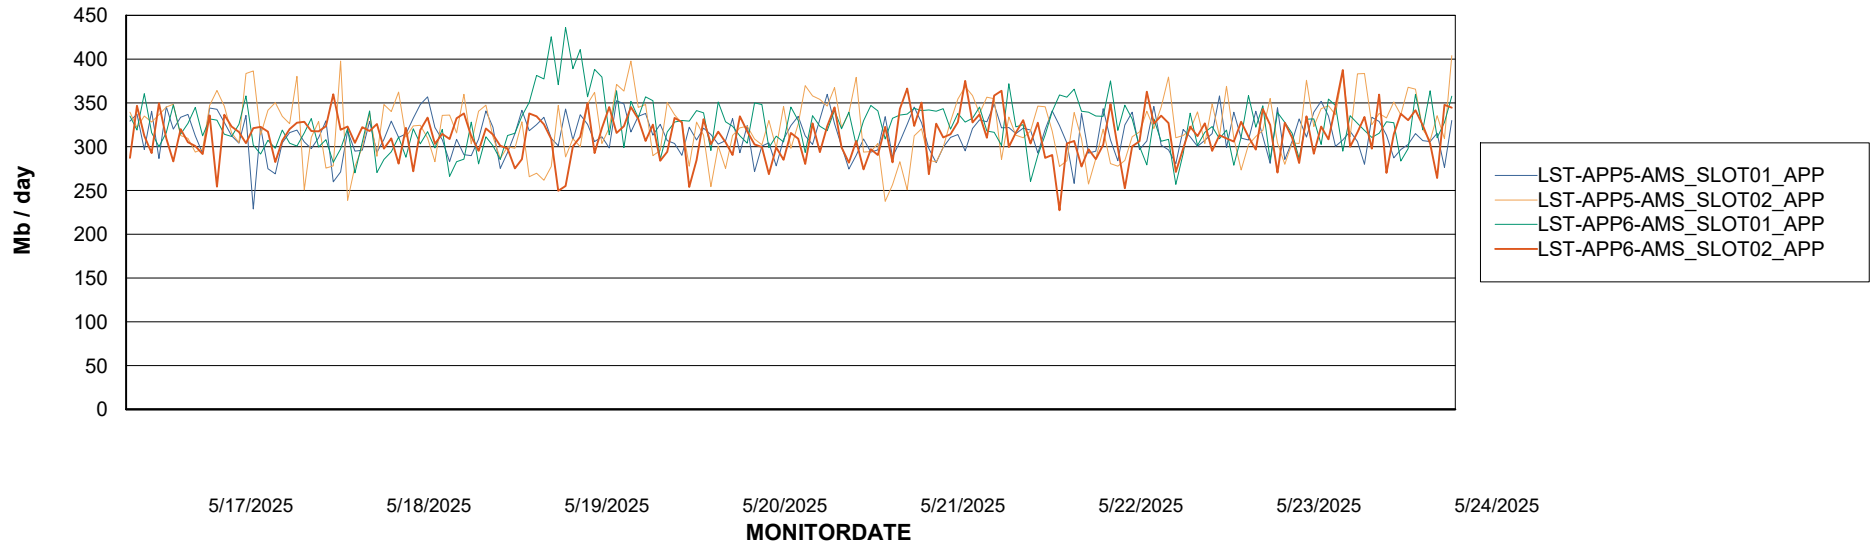

ABSSolute Application Server Services

Avg memory used per ABS Server Service