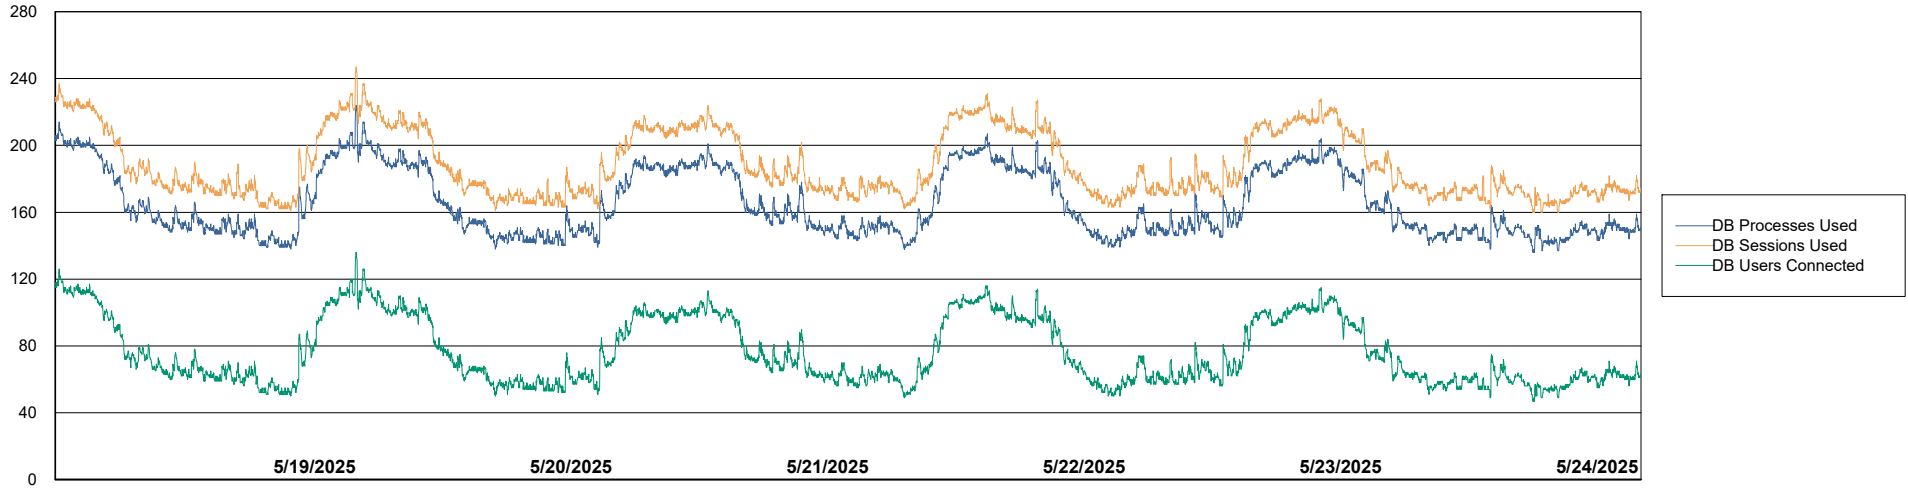

Database Performance LST-DBS5-AMS_DB_ABSEE