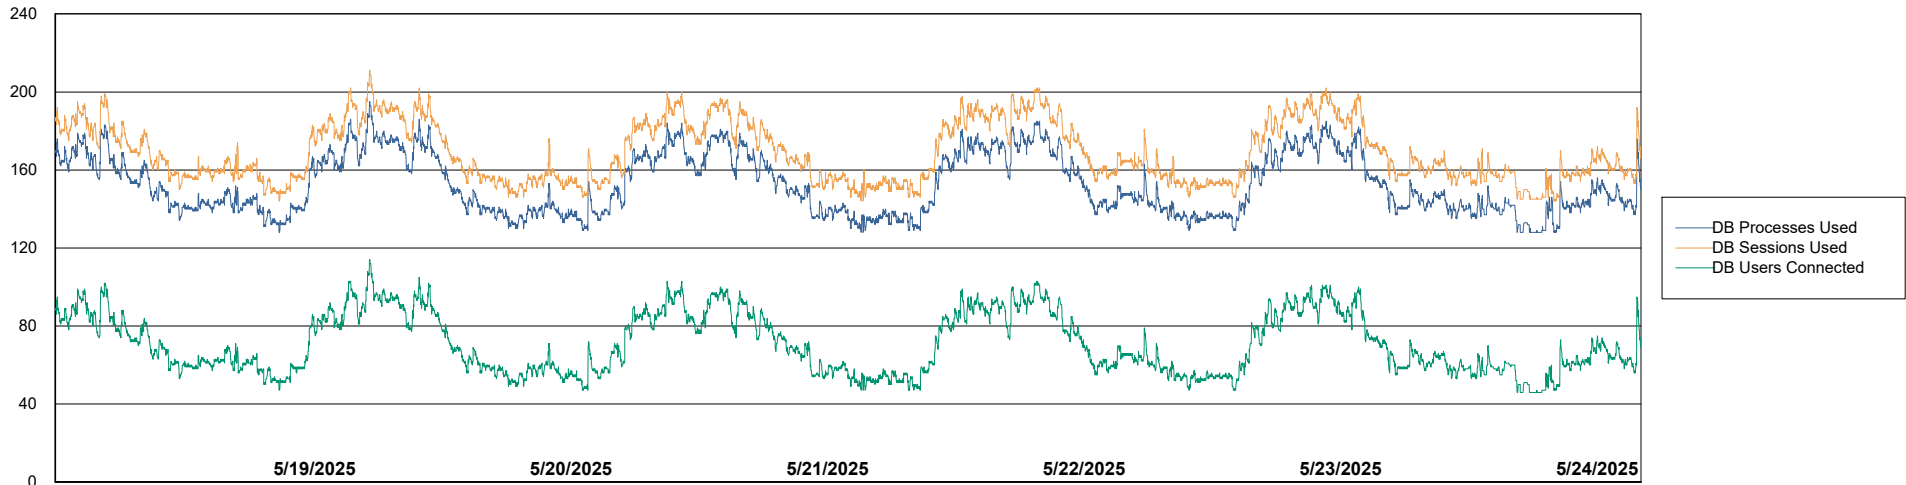

Database Performance LST-DBS6-AMS_DB_ABSEE2