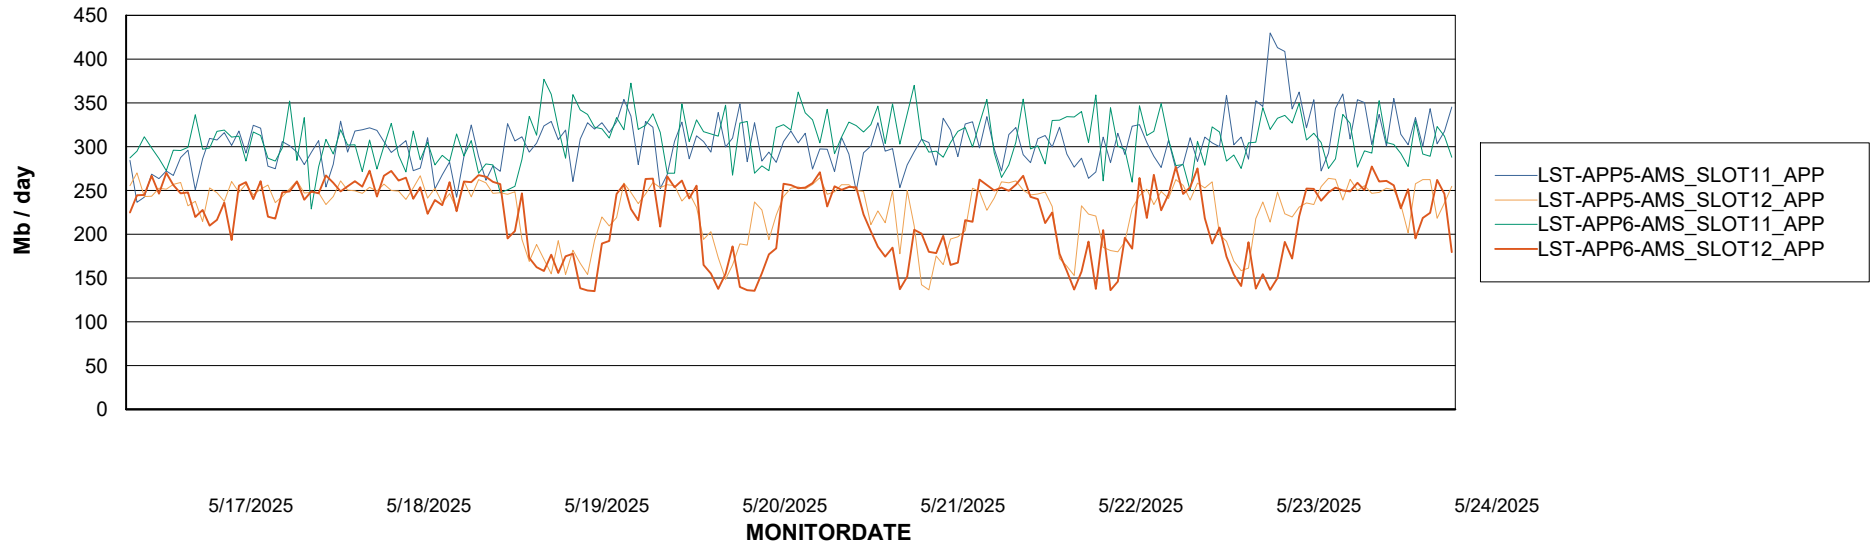

ABSSolute Application Server Services

Avg memory used per ABS Server Service