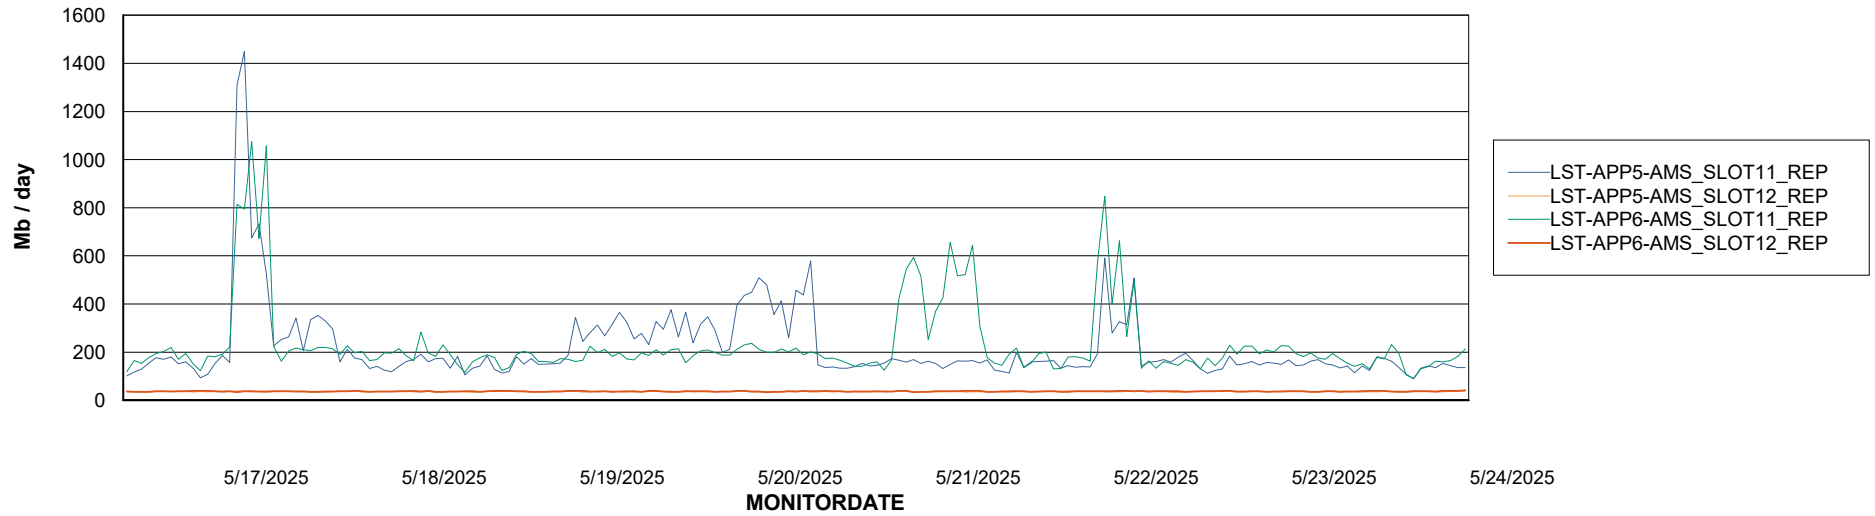

ABSSolute Application ReportServer Services

Avg memory used per ReportServer Service