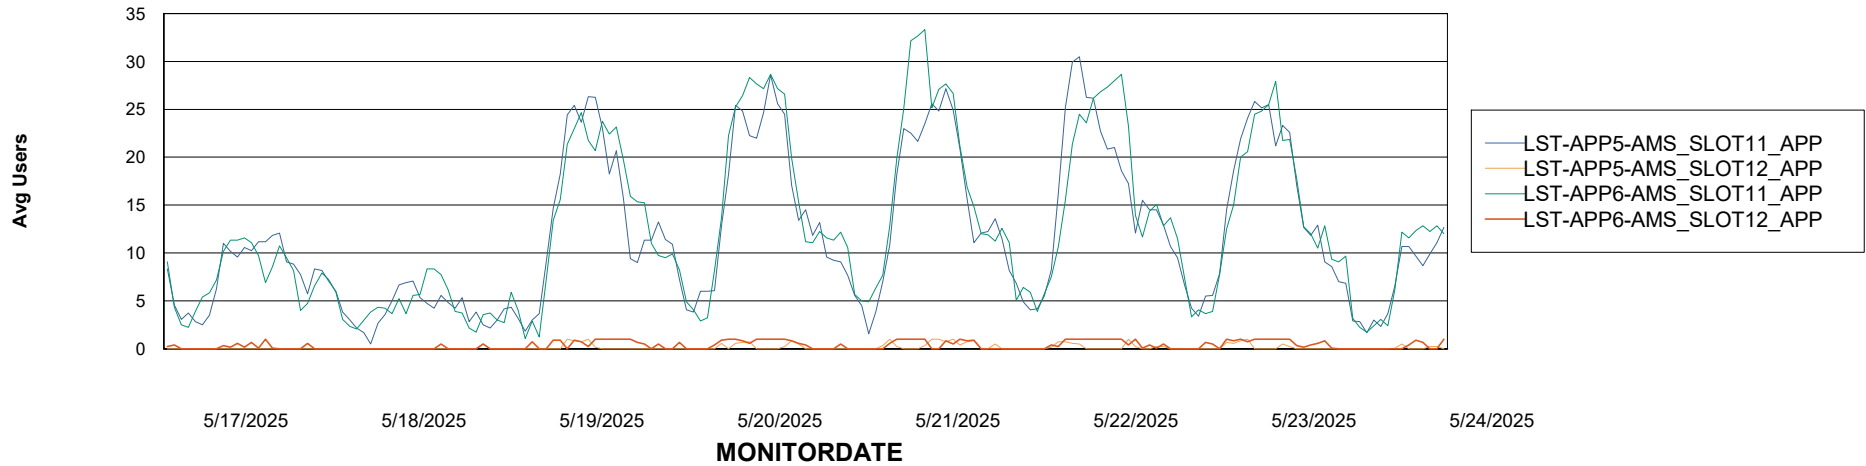

Avg users per day per ABS server