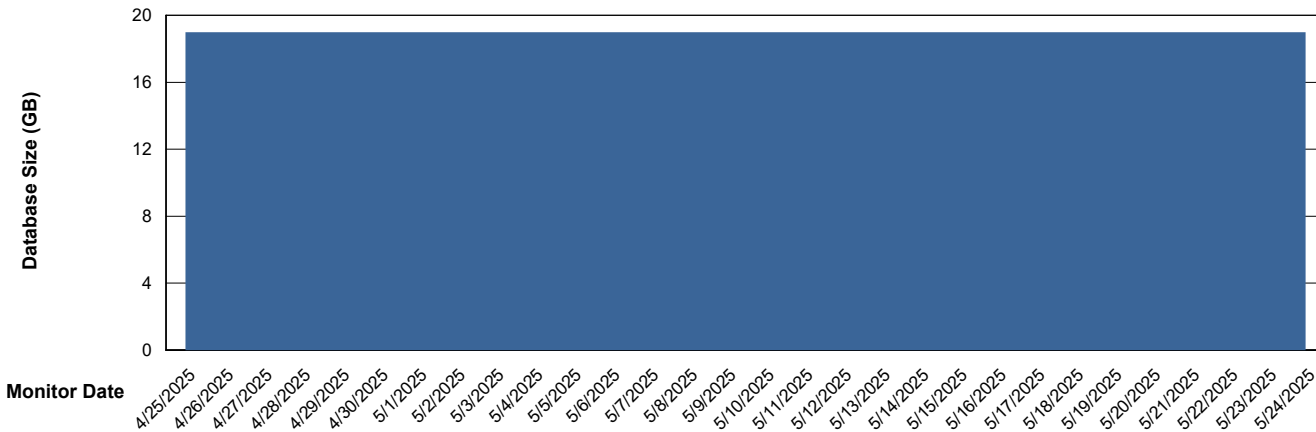

Database growth over last month

Database Tablespace LST-DBS1-AMS_DB_ABSCH

Date	Tablespace Name	Filesize (Gb)	Usedsize (Gb)	Percentage free
5/24/2025	ABSDATA	98	15	85
	INDX	60	1	99
5/23/2025	ABSDATA	98	15	85
	INDX	60	1	99
5/22/2025	ABSDATA	98	15	85
	INDX	60	1	99
5/21/2025	ABSDATA	98	15	85
	INDX	60	1	99
5/20/2025	ABSDATA	98	15	85
	INDX	60	1	99
5/19/2025	ABSDATA	98	15	85
	INDX	60	1	99
5/18/2025	ABSDATA	98	15	85
	INDX	60	1	99