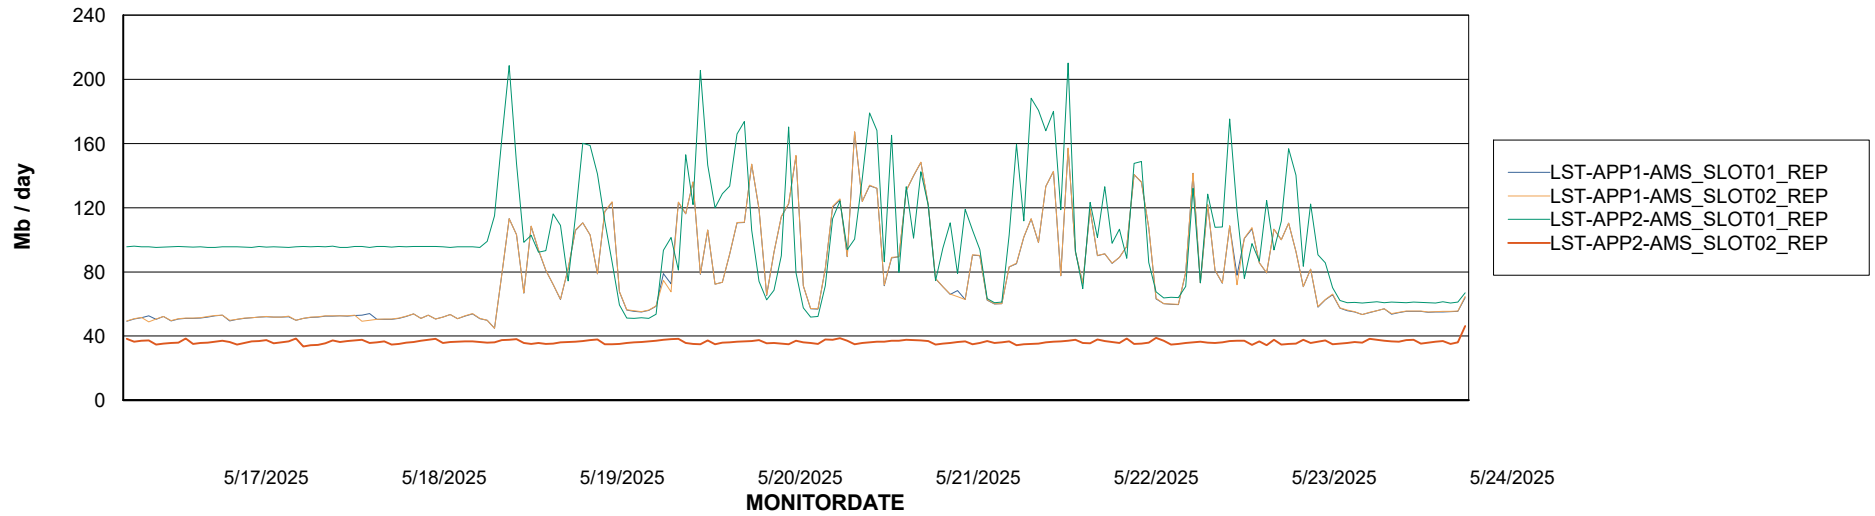

ABSSolute Application ReportServer Services

Avg memory used per ReportServer Service