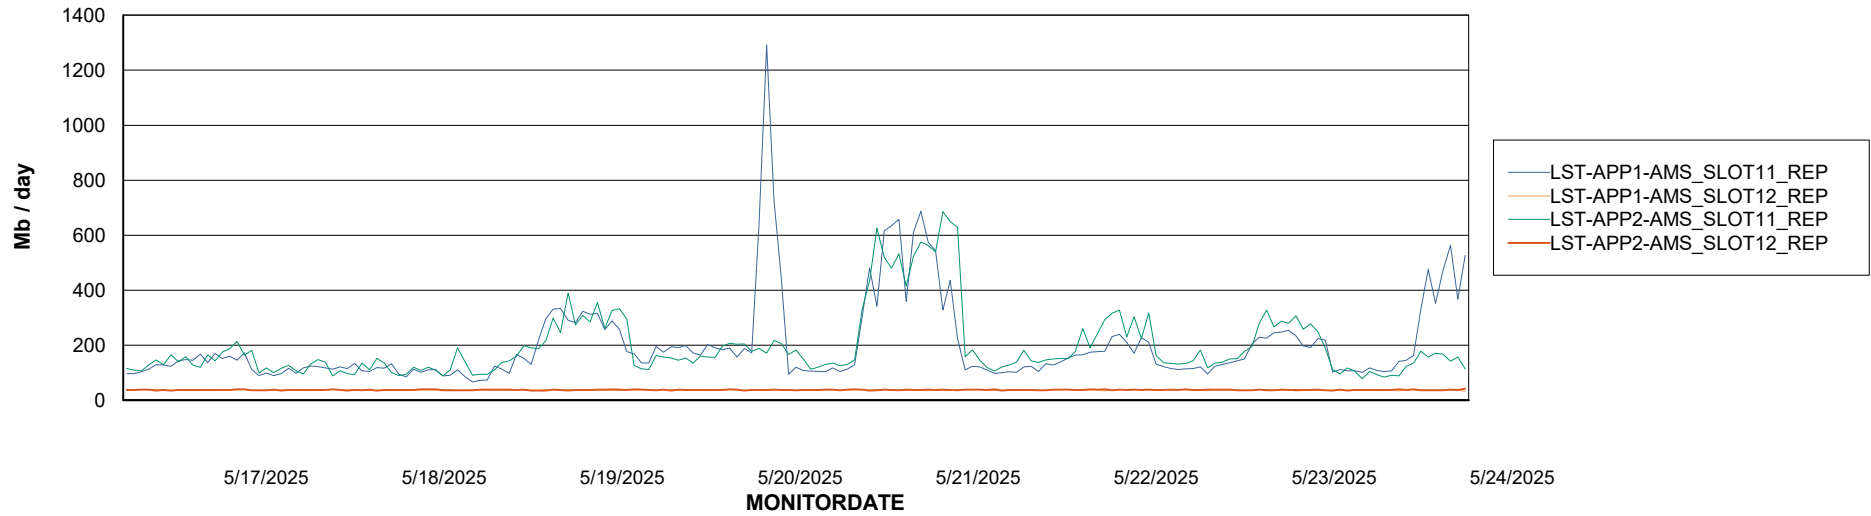

ABSSolute Application ReportServer Services

Avg memory used per ReportServer Service