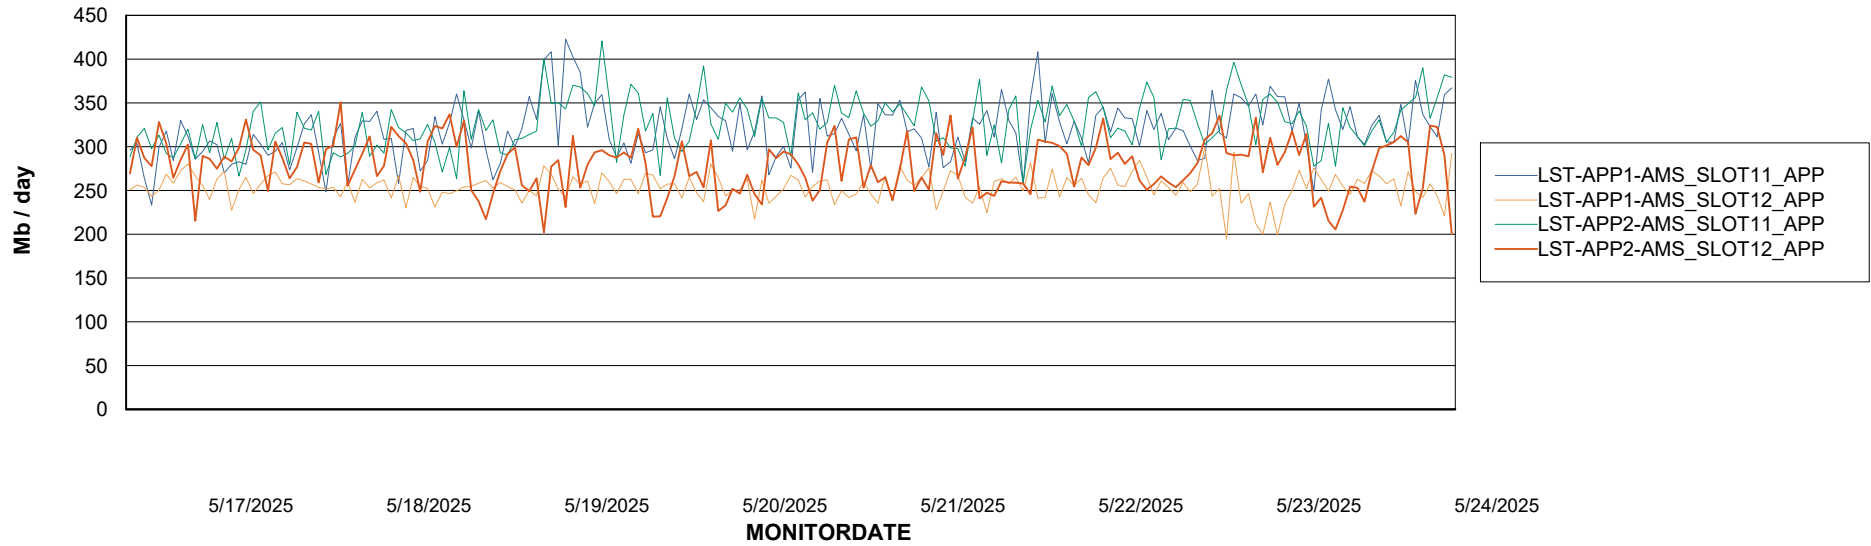

ABSSolute Application Server Services

Avg memory used per ABS Server Service