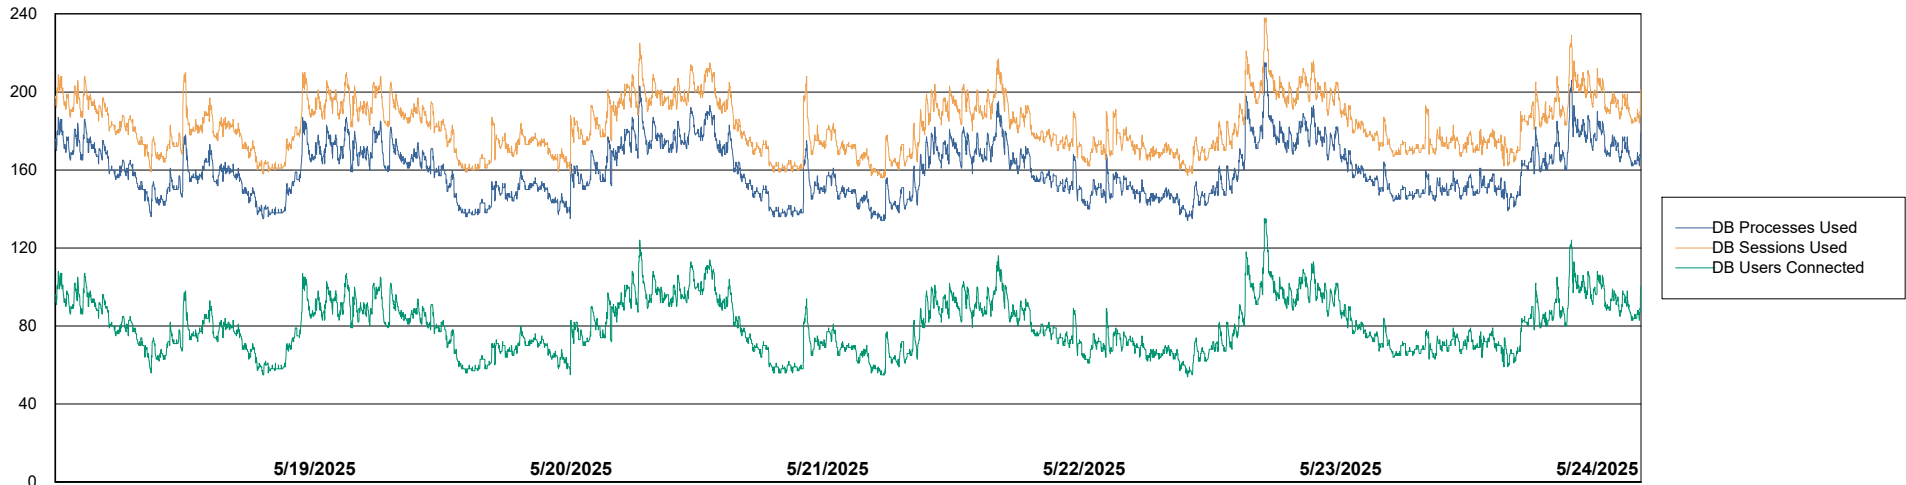

Database Performance LST-DBS2-AMS_DB_ABSCH2