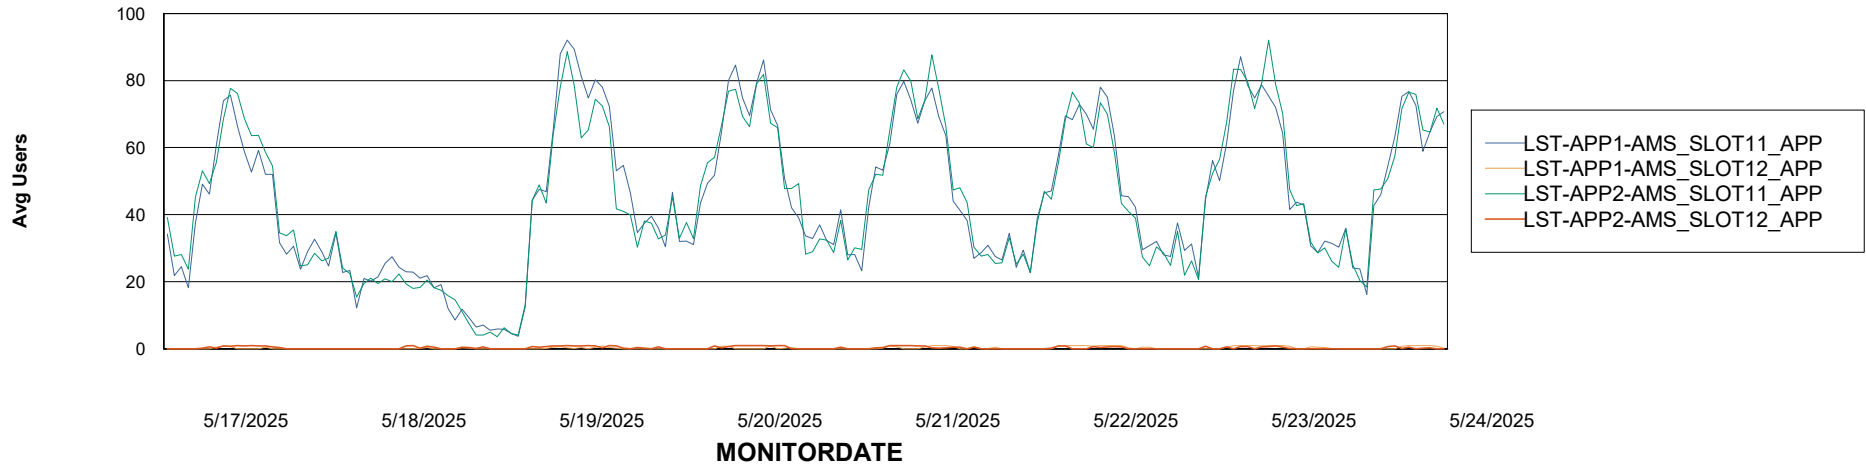

Weekly SLA Customer Report

Customer LST OCI AMS Production ABSCH2
Database ID 216

ABSSolute Application Server Services

Avg memory used per ABS Server Service

Avg users per day per ABS server

Weekly SLA Customer Report