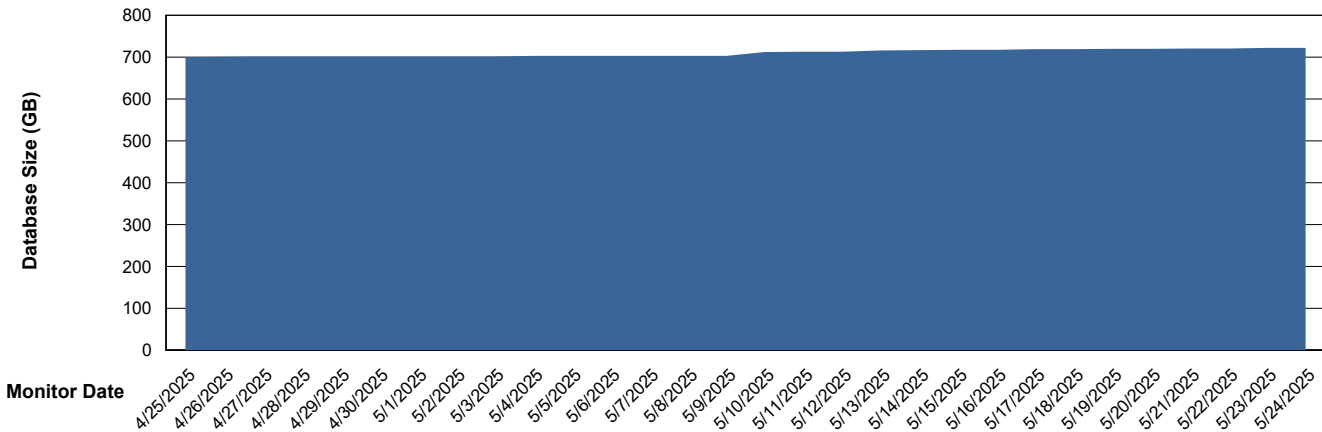

Database growth over last month

Database Tablespace LST-DBS7-AMS_DB_ABS1

Date	Tablespace Name	Filesize (Gb)	Usedsize (Gb)	Percentage free
5/24/2025	ABSDATA	742	608	18
	INDX	140	104	26
5/23/2025	ABSDATA	742	607	18
	INDX	140	104	26
5/22/2025	ABSDATA	742	607	18
	INDX	140	103	26
5/21/2025	ABSDATA	742	607	18
	INDX	140	103	26
5/20/2025	ABSDATA	742	606	18
	INDX	140	103	26
5/19/2025	ABSDATA	742	606	18
	INDX	140	103	26
5/18/2025	ABSDATA	742	606	18
	INDX	140	103	27