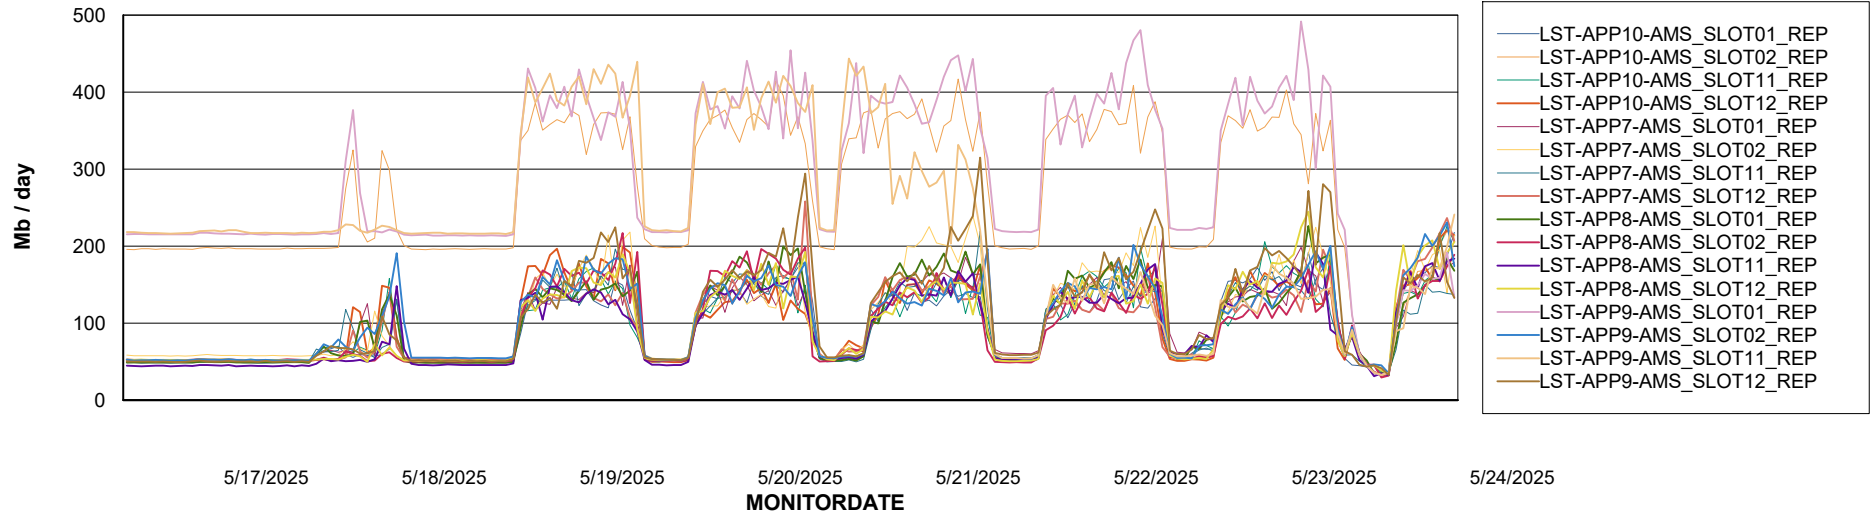

ABSSolute Application ReportServer Services

Avg memory used per ReportServer Service