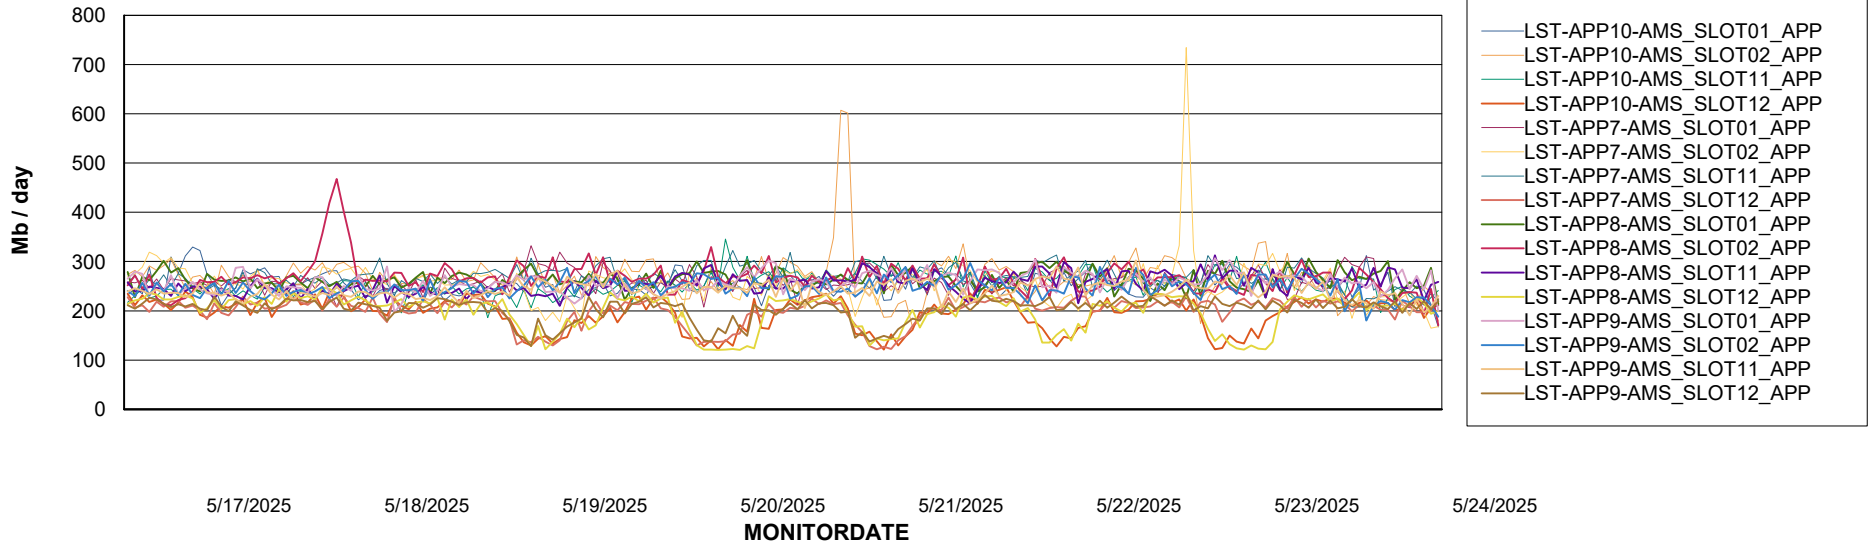

ABSSolute Application Server Services

Avg memory used per ABS Server Service