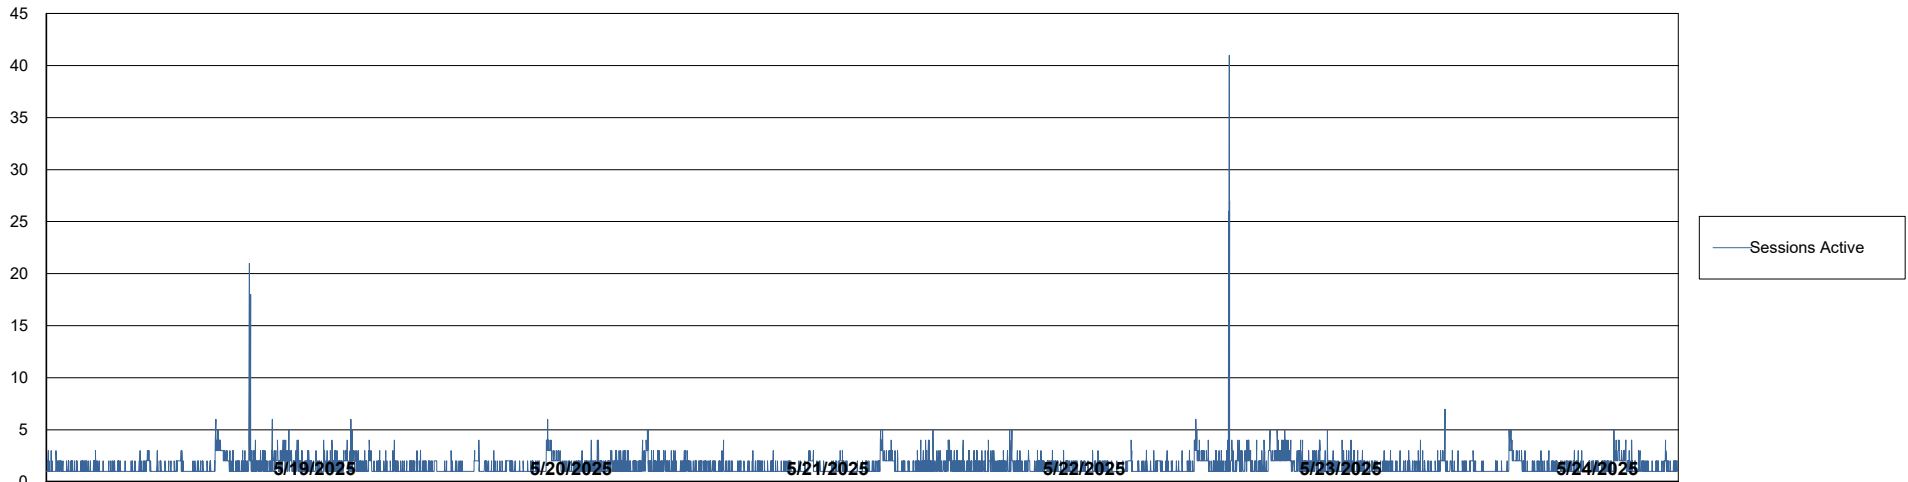

Harddisk Usage LSS_CHINA_PRD_liazcne2VMProdABSSoluteDB2

	Free disk space on / (%)	Total disk space on / (Gb)	Used disk space on / (Gb)	Free disk space on /boot (%)	Total disk space on /boot (Gb)	Used disk space on /boot (Gb)	Free disk space on /u01 (%)	Total disk space on /u01 (Gb)	Used disk space on /u01 (Gb)	Free disk space on /u02 (%)
5/24/2025	87	63	8	69	0	0	48	49	24	31
5/23/2025	87	63	8	69	0	0	48	49	24	31
5/22/2025	87	63	8	69	0	0	48	49	24	31
5/21/2025	87	63	8	69	0	0	48	49	24	31
5/20/2025	87	63	8	69	0	0	48	49	24	31
5/19/2025	87	63	8	69	0	0	48	49	24	31
5/18/2025	87	63	8	69	0	0	48	49	24	32

Weekly SLA Customer Report

Customer LSS_CHINA_Production
Database ID 202

Database Performance LSS_CHINA_PRD_liazcne2VMPProdABSSoluteDB1_ABS1

Weekly SLA Customer Report

Customer LSS_CHINA_Production
Database ID 202