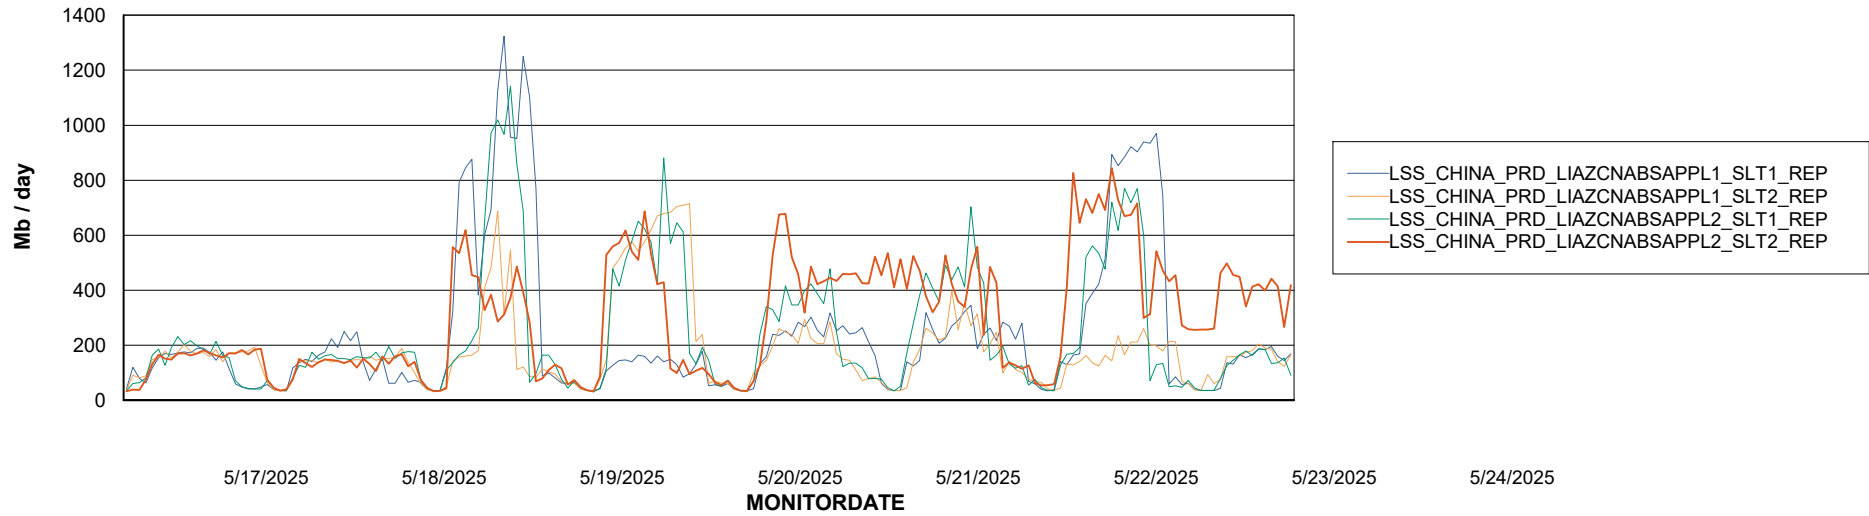

ABSSolute Application ReportServer Services

Avg memory used per ReportServer Service