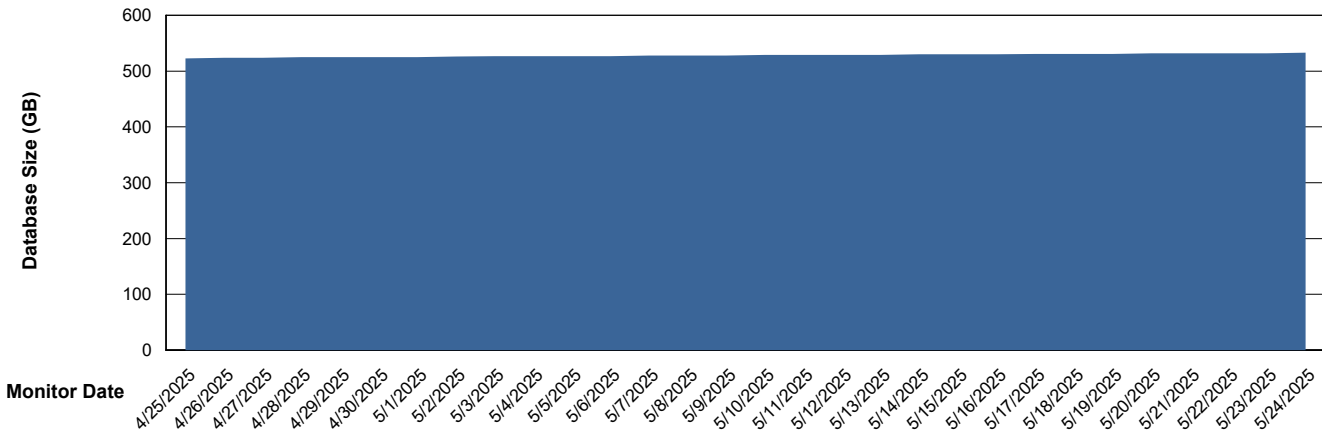

Database growth over last month

Database Tablespace LSS_CHINA_PRD_liazcne2VMProdABSSoluteDB1_ABS1

Date	Tablespace Name	Filesize (Gb)	Usedsize (Gb)	Percentage free
5/24/2025	ABSDATA	576	476	17
	INDX	42	34	20
5/23/2025	ABSDATA	576	476	17
	INDX	42	34	20
5/22/2025	ABSDATA	576	475	17
	INDX	42	34	20
5/21/2025	ABSDATA	576	475	17
	INDX	42	34	20
5/20/2025	ABSDATA	576	475	18
	INDX	42	34	20
5/19/2025	ABSDATA	576	475	18
	INDX	42	34	20
5/18/2025	ABSDATA	564	474	16
	INDX	42	34	20