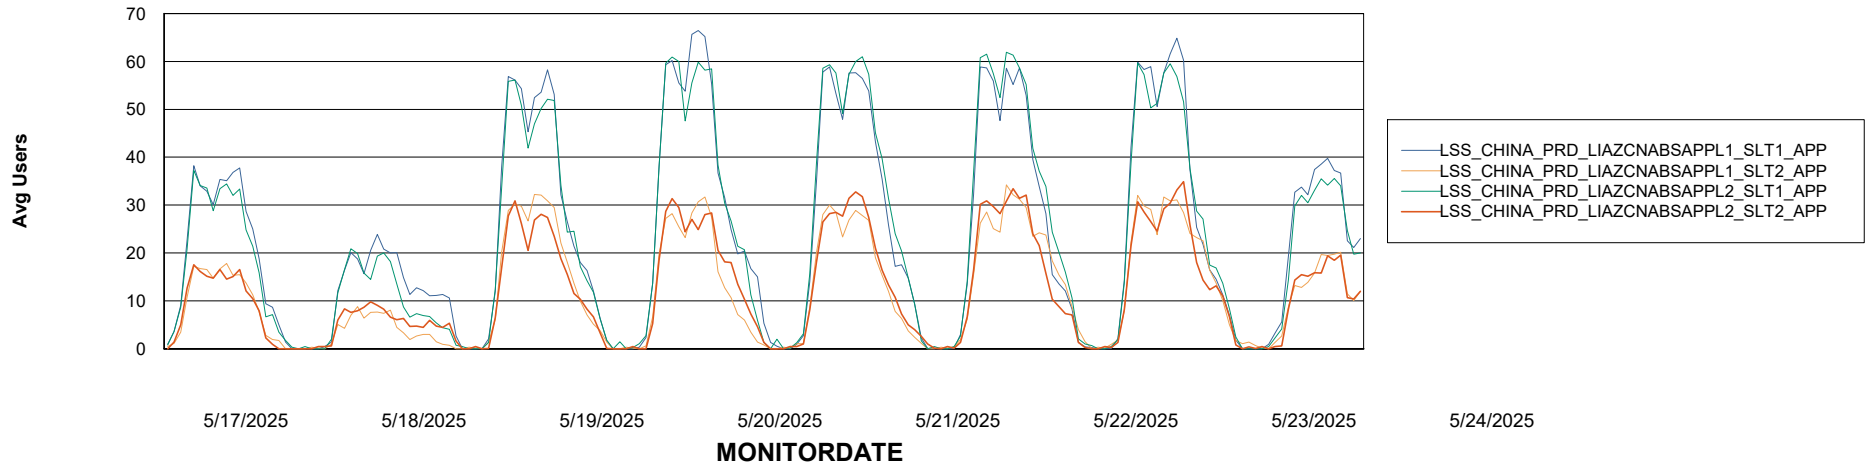

Avg users per day per ABS server