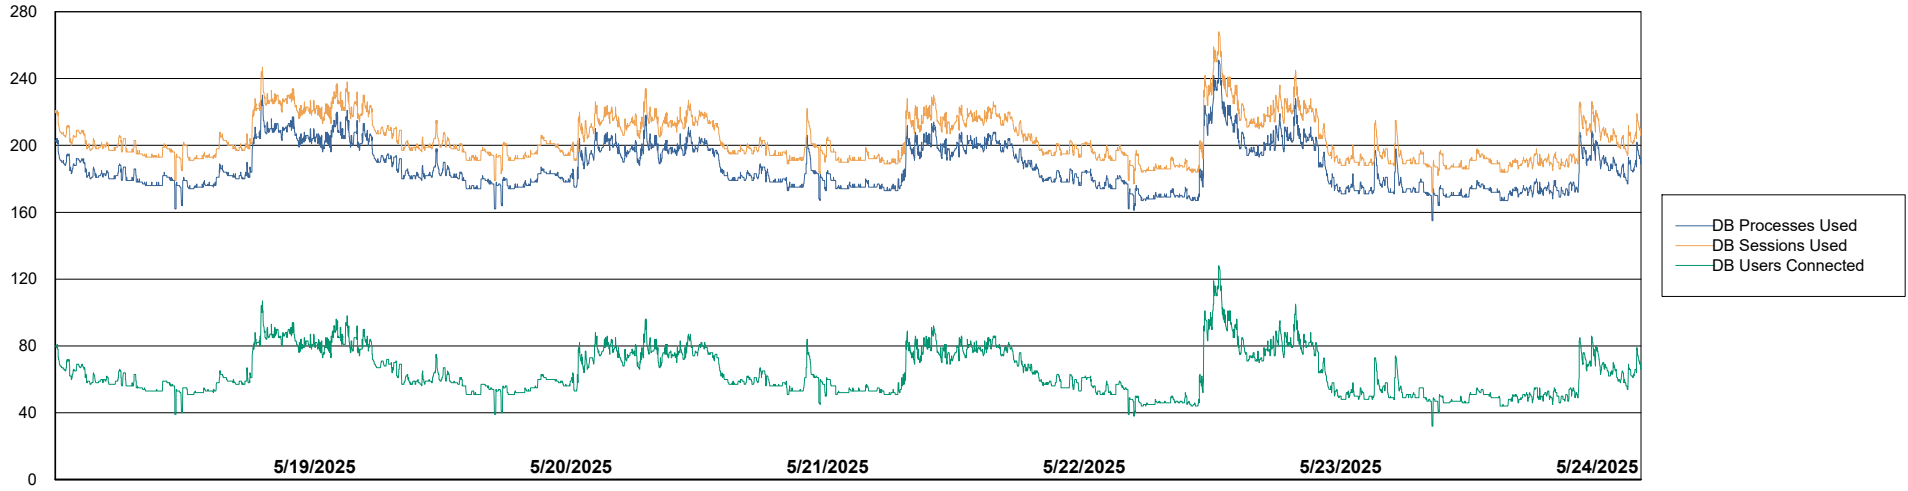

Harddisk Usage LSS_CHINA_PRD_liazcne2VMProdABSSoluteDB2

	Free disk space on / (%)	Total disk space on / (Gb)	Used disk space on / (Gb)	Free disk space on /boot (%)	Total disk space on /boot (Gb)	Used disk space on /boot (Gb)	Free disk space on /u01 (%)	Total disk space on /u01 (Gb)	Used disk space on /u01 (Gb)	Free disk space on /u02 (%)
5/24/2025	87	63	8	69	0	0	48	49	24	31
5/23/2025	87	63	8	69	0	0	48	49	24	31
5/22/2025	87	63	8	69	0	0	48	49	24	31
5/21/2025	87	63	8	69	0	0	48	49	24	31
5/20/2025	87	63	8	69	0	0	48	49	24	31
5/19/2025	87	63	8	69	0	0	48	49	24	31
5/18/2025	87	63	8	69	0	0	48	49	24	32

Weekly SLA Customer Report

Customer LSS_CHINA_Production
Database ID 202

Database Performance LSS_CHINA_PRD_liazcne2VMPProdABSSoluteDB1_ABS1

Weekly SLA Customer Report

Customer LSS_CHINA_Production
Database ID 202