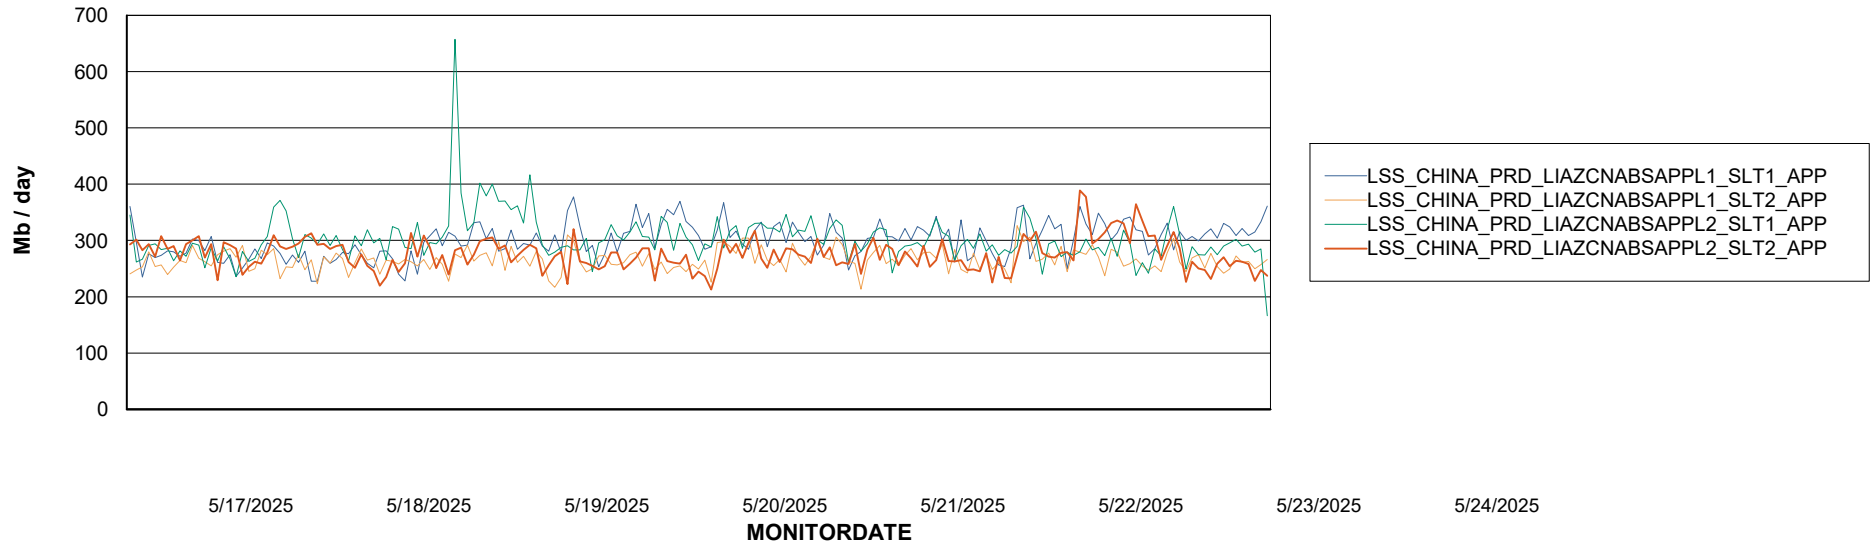

ABSSolute Application Server Services

Avg memory used per ABS Server Service