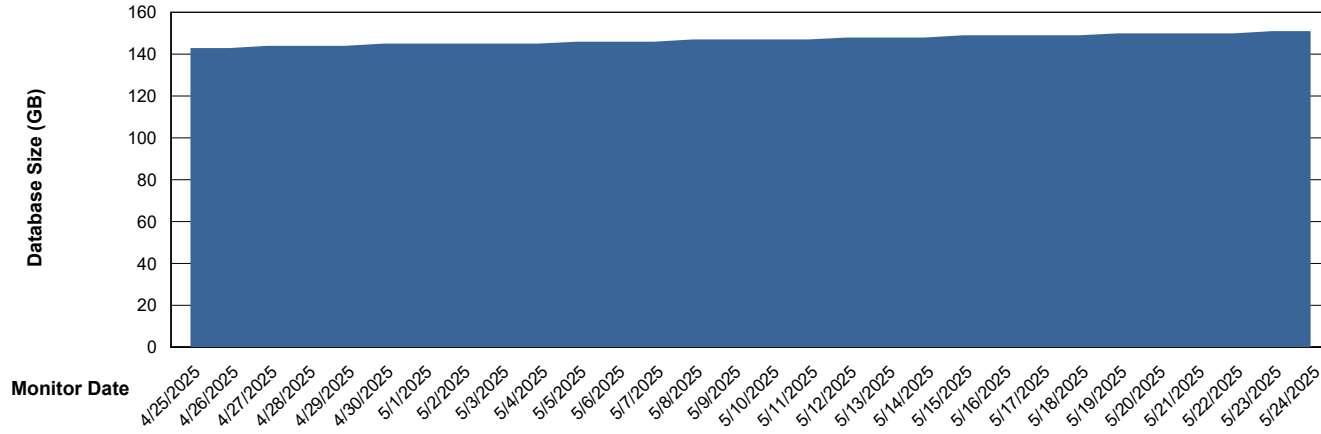

DATABASE SIZE Future Live KLH_PRD_SRSBIDB02_ABS1

Database growth over last month