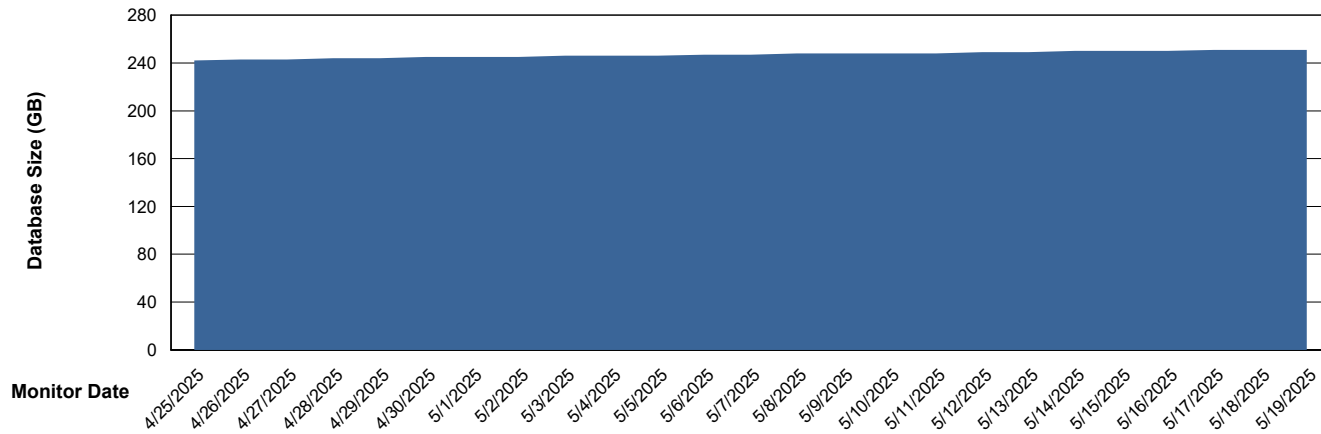

DATABASE SIZE KLH_PRD_SRSBIDB01_ABS1

Database growth over last month