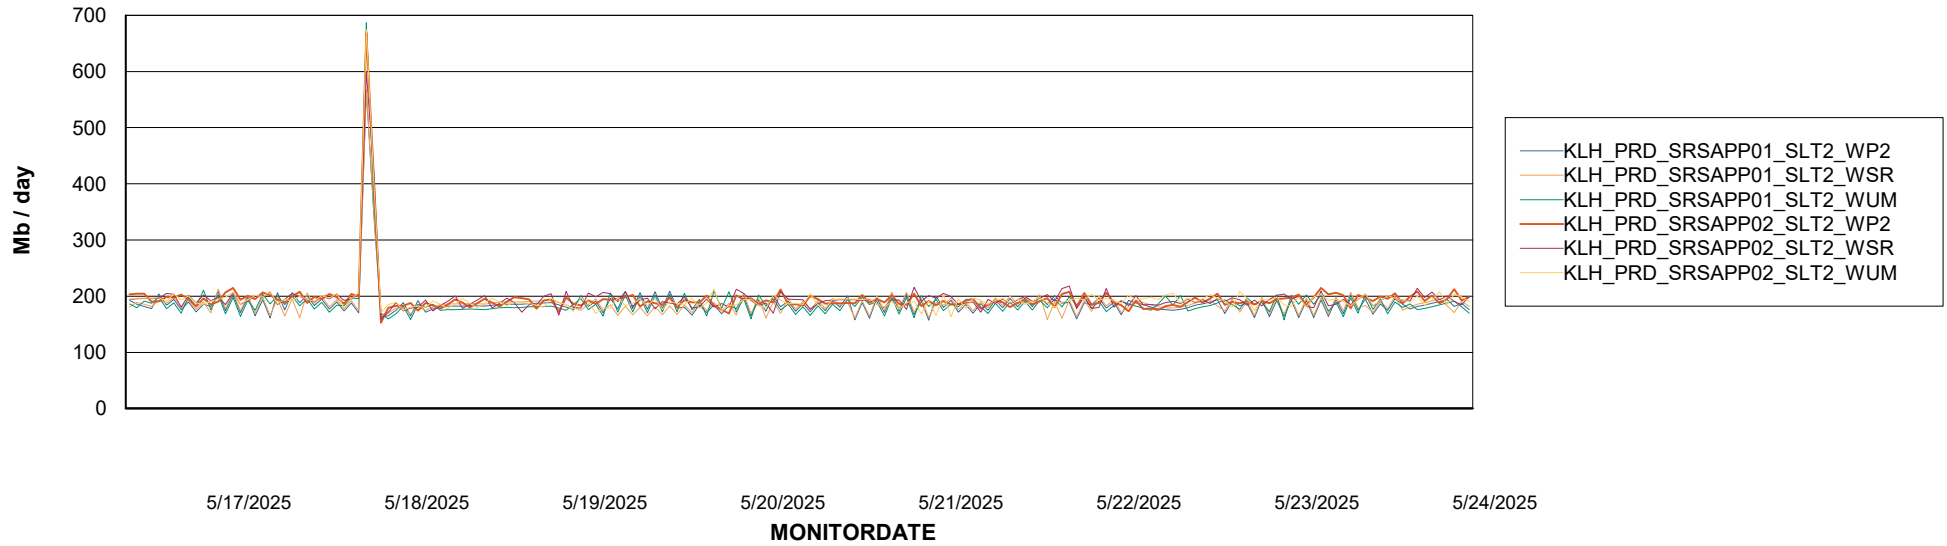

ABSolute Web Component Services

Avg memory used per ABS Web component