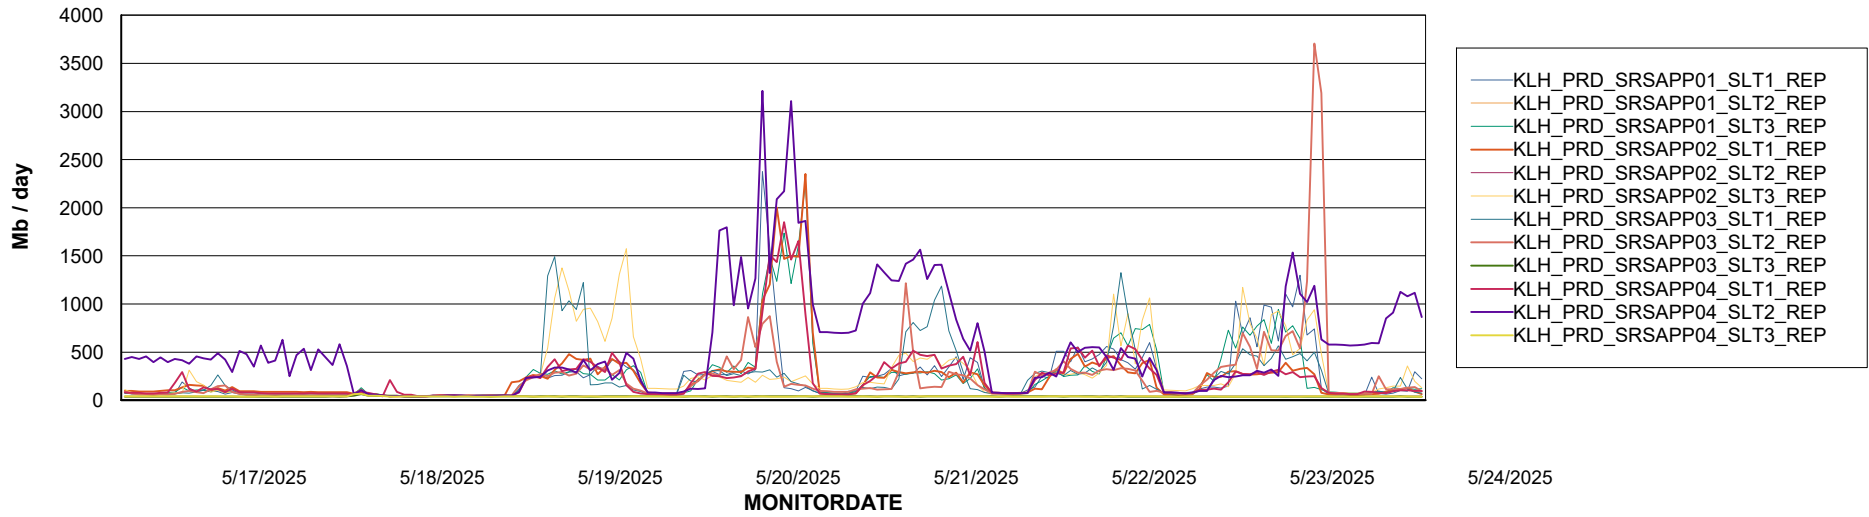

ABSSolute Application ReportServer Services

Avg memory used per ReportServer Service