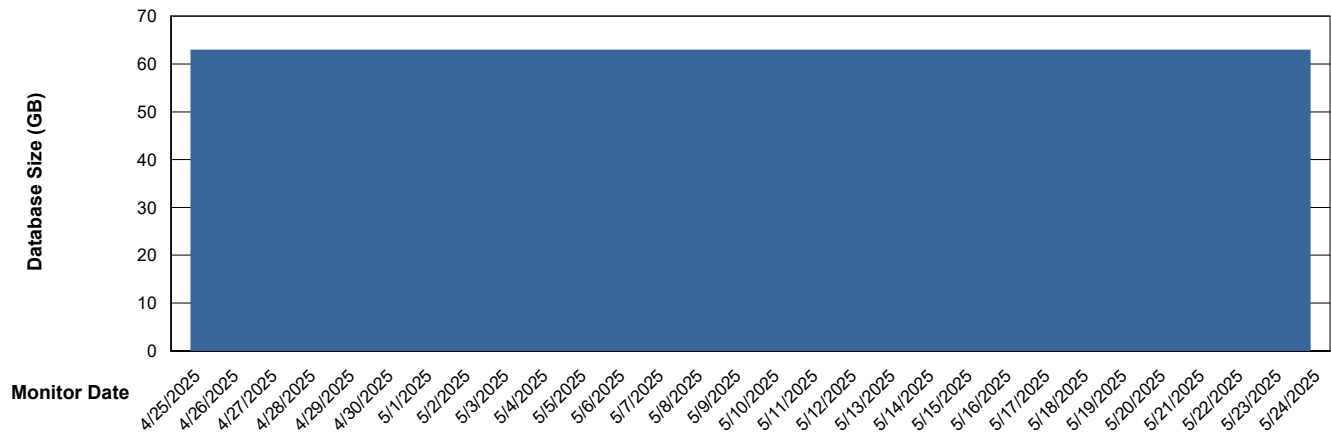

DATABASE SIZE KLA_TST_KLAHQORA06_DB_ABST

Database growth over last month