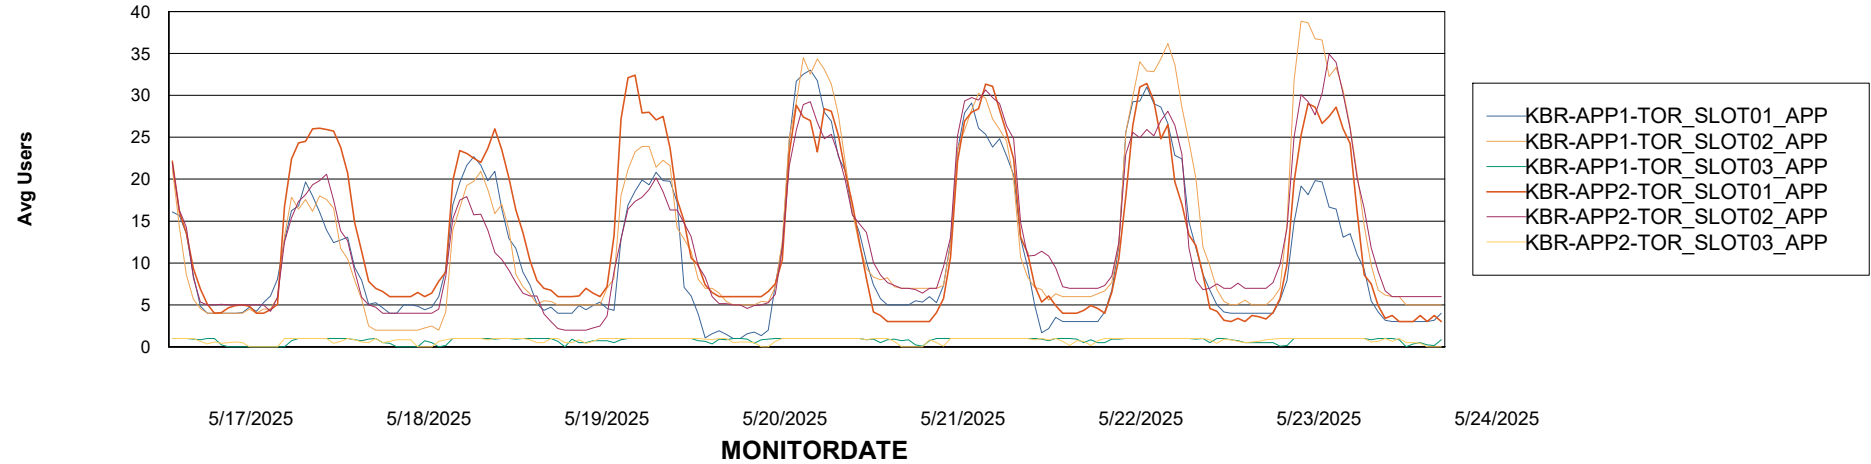

Avg users per day per ABS server