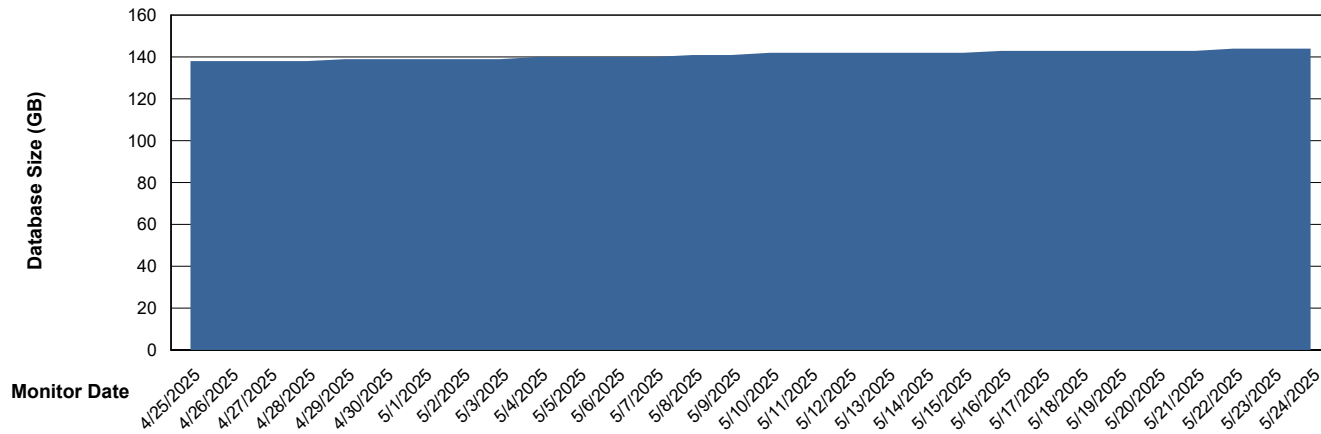

Customer KBR OCI TOR Production
Database ID 200

DATABASE SIZE KBR-BI-TOR_PROD_ABS1

Database growth over last month

DATABASE SIZE KBR-DBS1-TOR_PROD_ABS1

Database growth over last month

Weekly SLA Customer Report