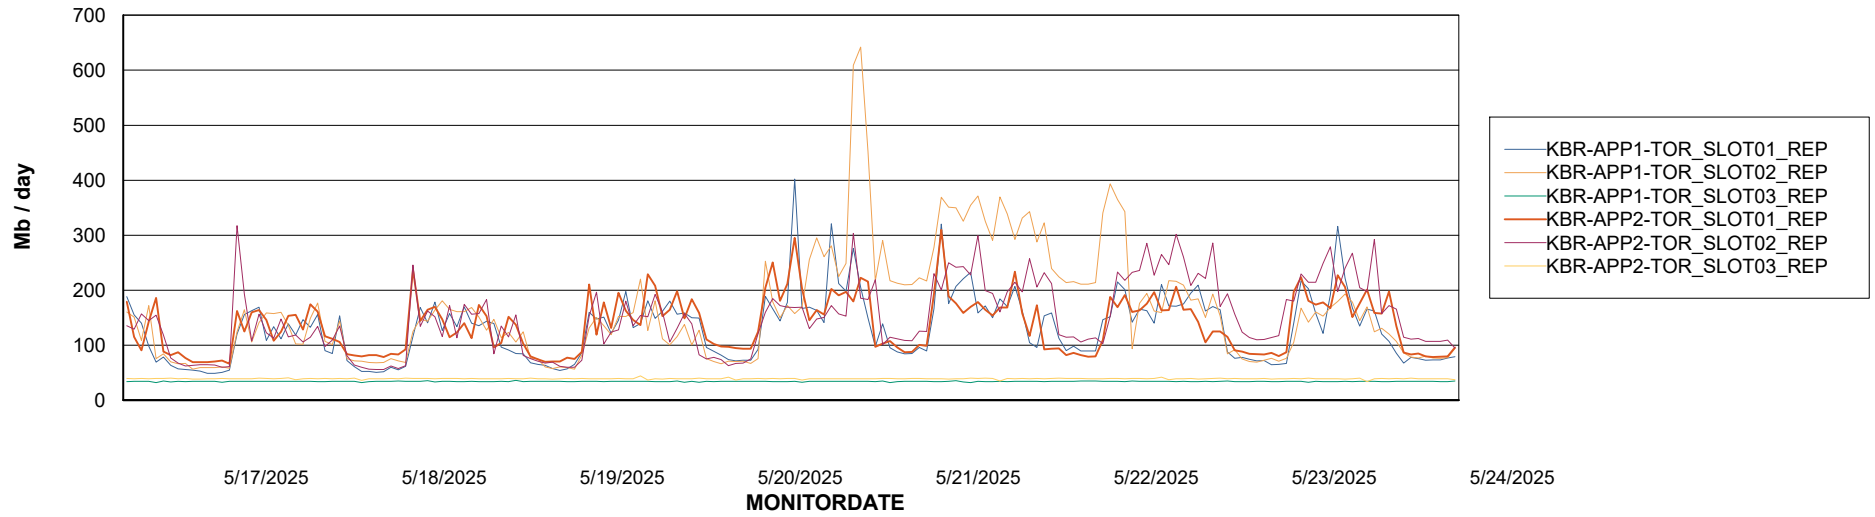

Avg memory used per ABS Server Service

Avg users per day per ABS server

Weekly SLA Customer Report

Customer KBR OCI TOR Production
Database ID 200

ABSSolute Application ReportServer Services

Avg memory used per ReportServer Service