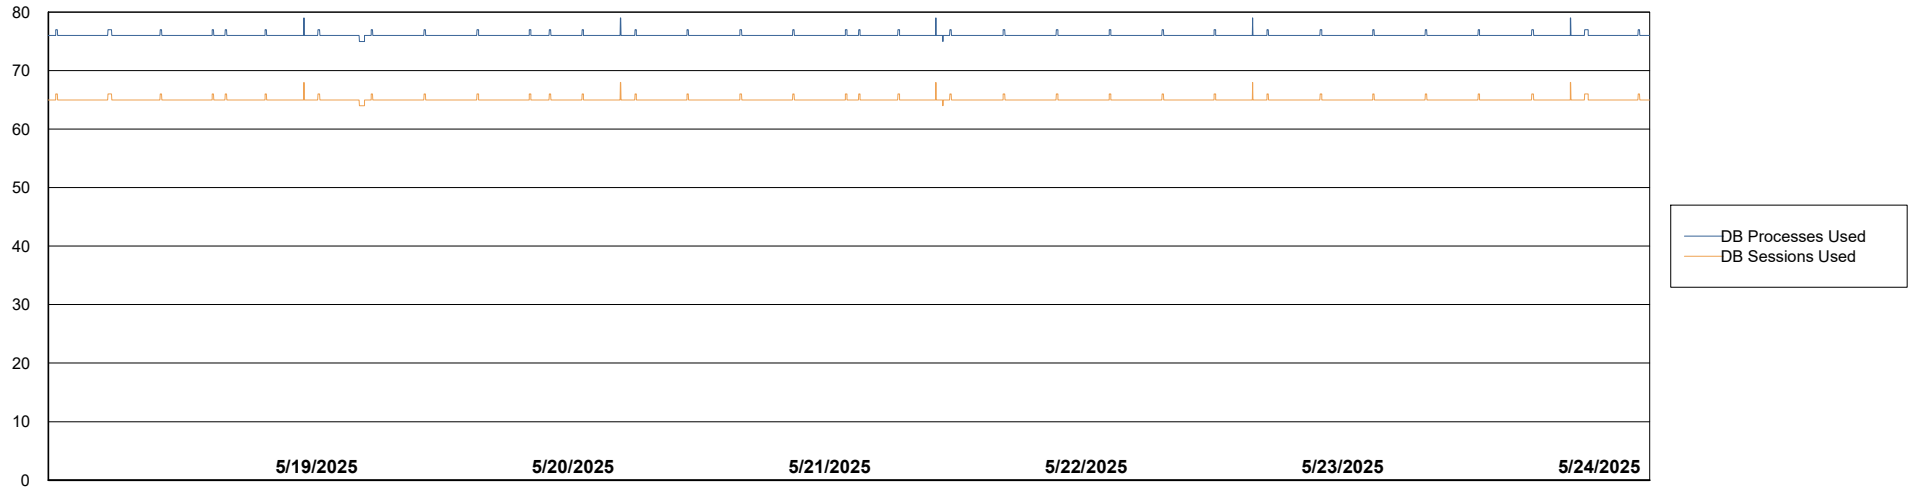

Database Performance KBR-DBS2-TOR_PROD_HSBABS1

DB Processes Max 0
DB Processes Max 4
DB Processes Max 1,000