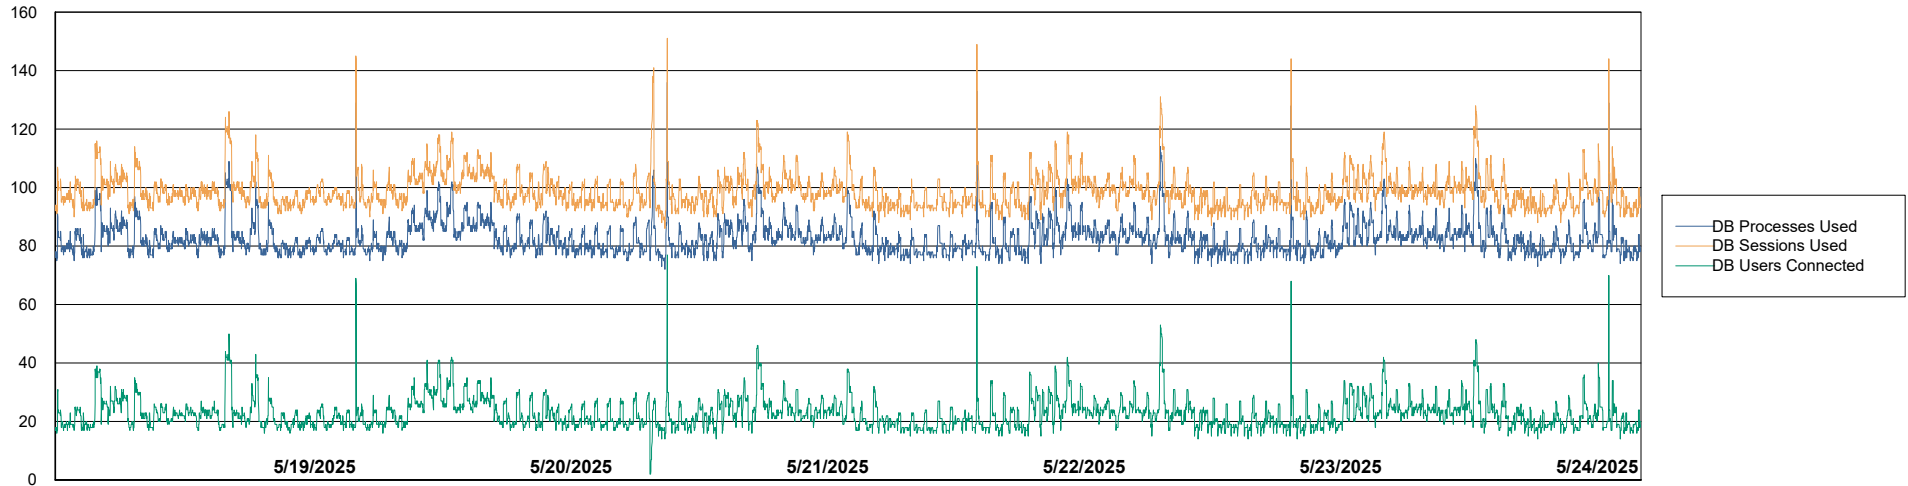

Database Performance KBR-BI-TOR_PROD_ABS1