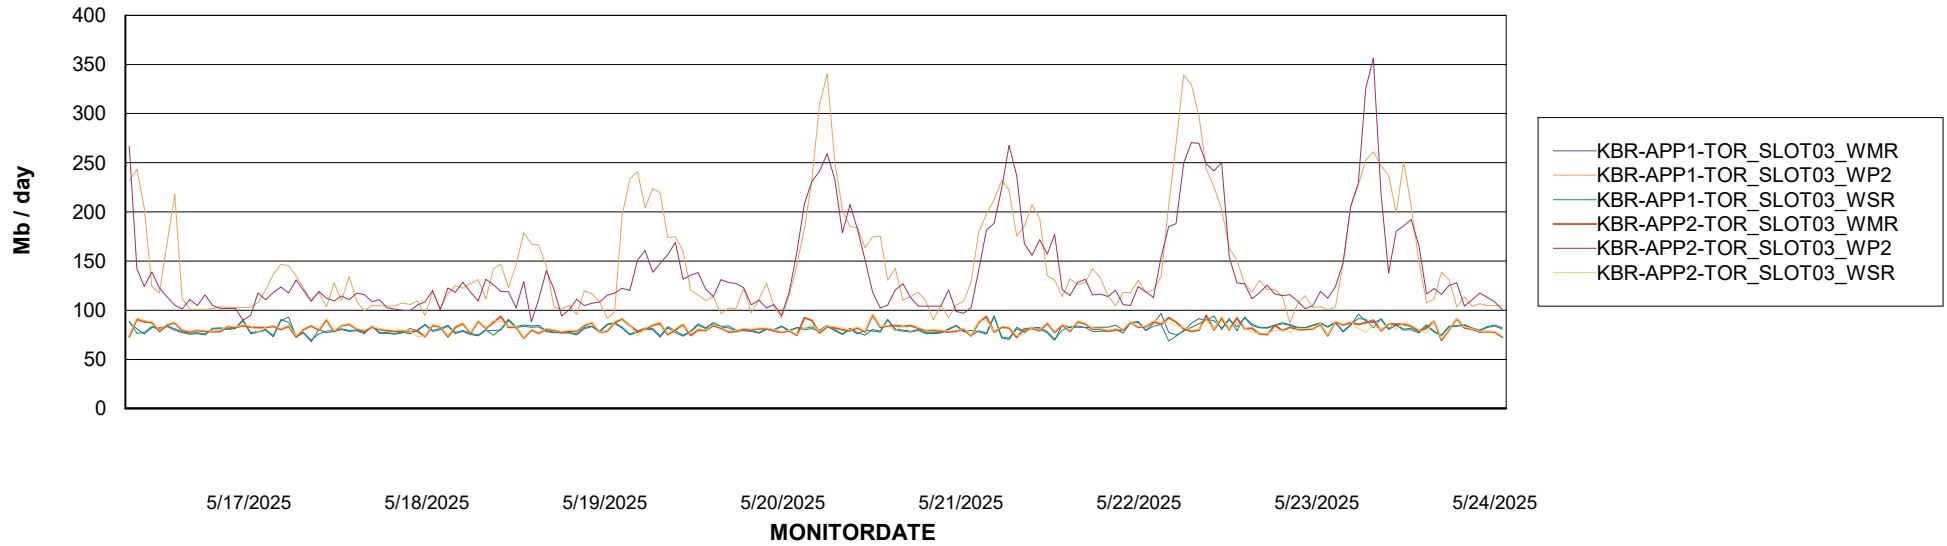

ABSSolute Web Component Services

Avg memory used per ABS Web component