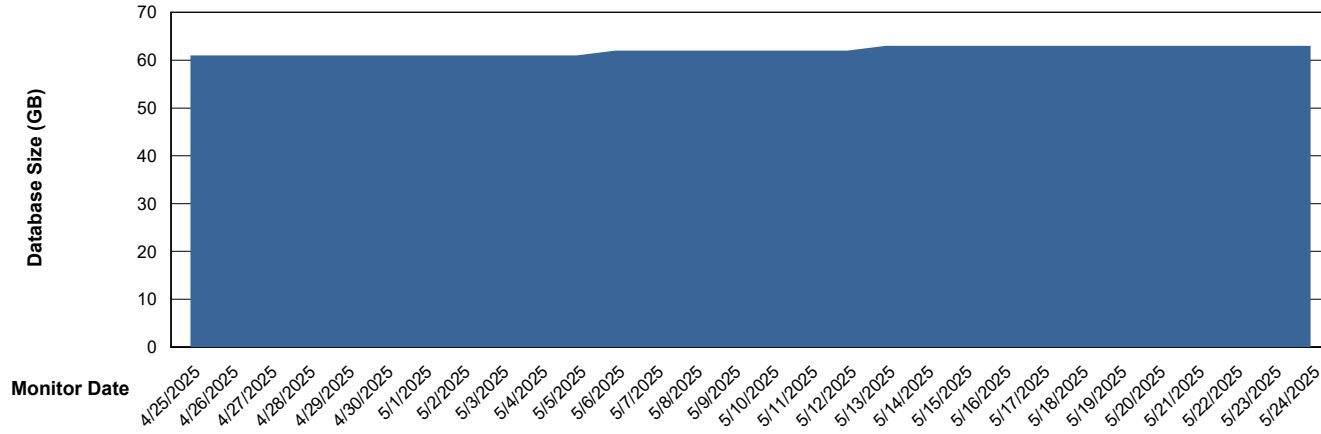

DATABASE SIZE KBR-BI-TOR_PROD_ABS1

Database growth over last month