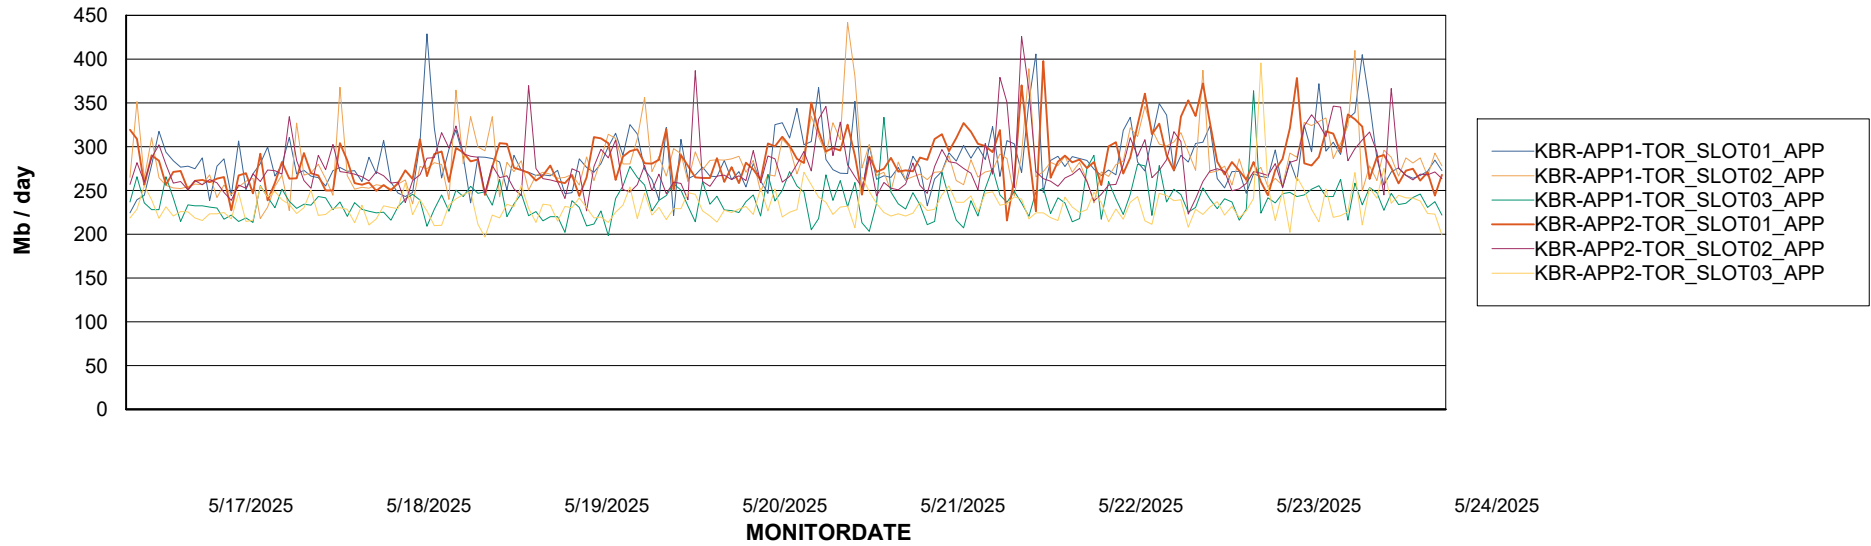

ABSSolute Application Server Services

Avg memory used per ABS Server Service