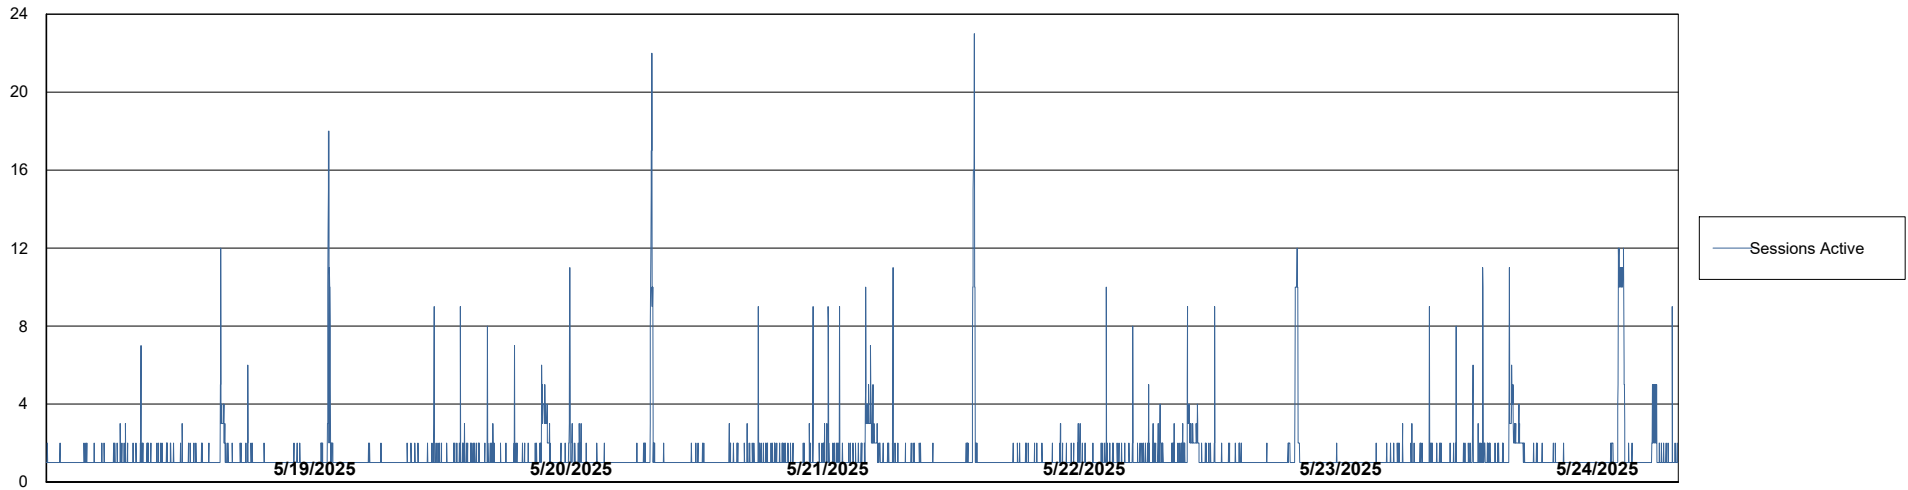

Weekly SLA Customer Report

Customer KBR OCI TOR Production
Database ID 200

Database Performance KBR-BI-TOR_PROD_ABS1

Weekly SLA Customer Report

Customer KBR OCI TOR Production
Database ID 200

Database Performance KBR-DBS1-TOR_PROD_ABS1