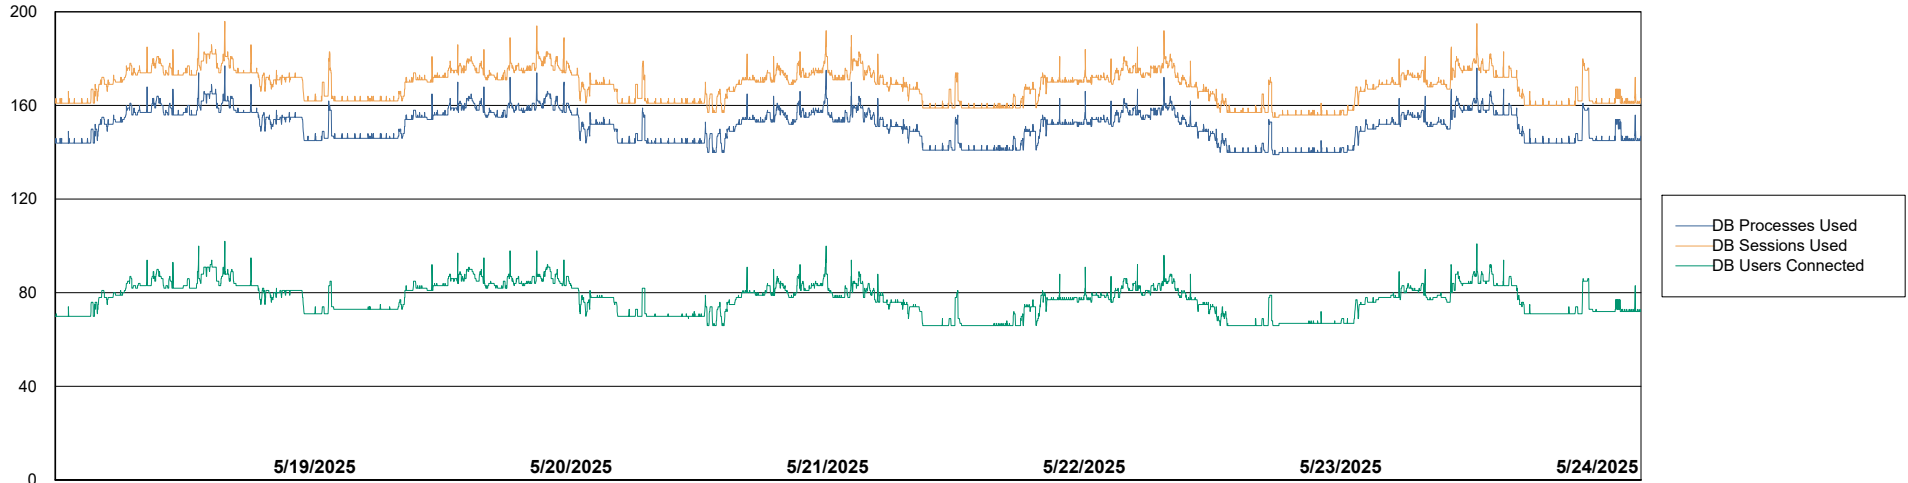

Weekly SLA Customer Report

Customer KBR OCI TOR Production
Database ID 200

Database Performance KBR-BI-TOR_PROD_ABS1

Weekly SLA Customer Report

Customer KBR OCI TOR Production
Database ID 200

Database Performance KBR-DBS1-TOR_PROD_ABS1