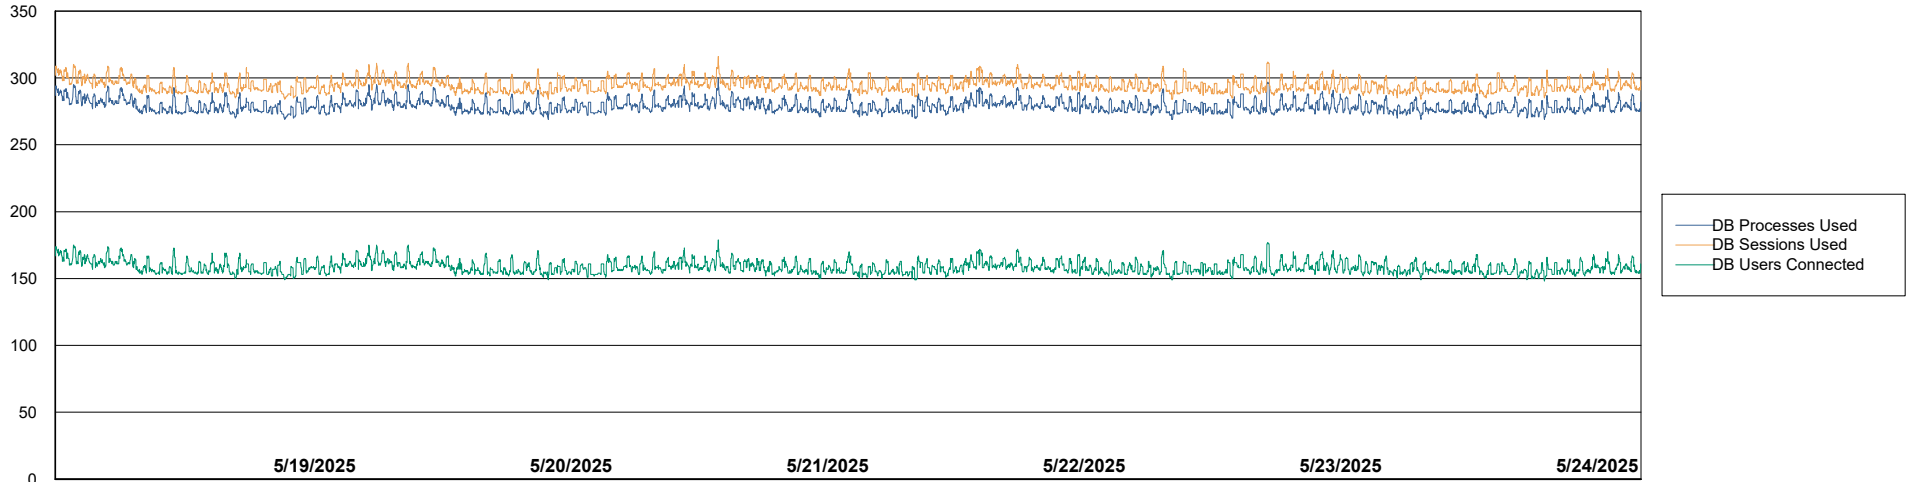

DB Processes Max 0
DB Processes Max 1,000
DB Processes Max 4

Weekly SLA Customer Report

Customer JSG_Production (24/7)
Database ID 102

Database Performance JSG_PRD_RIKER_DB_HSBABS1

Weekly SLA Customer Report