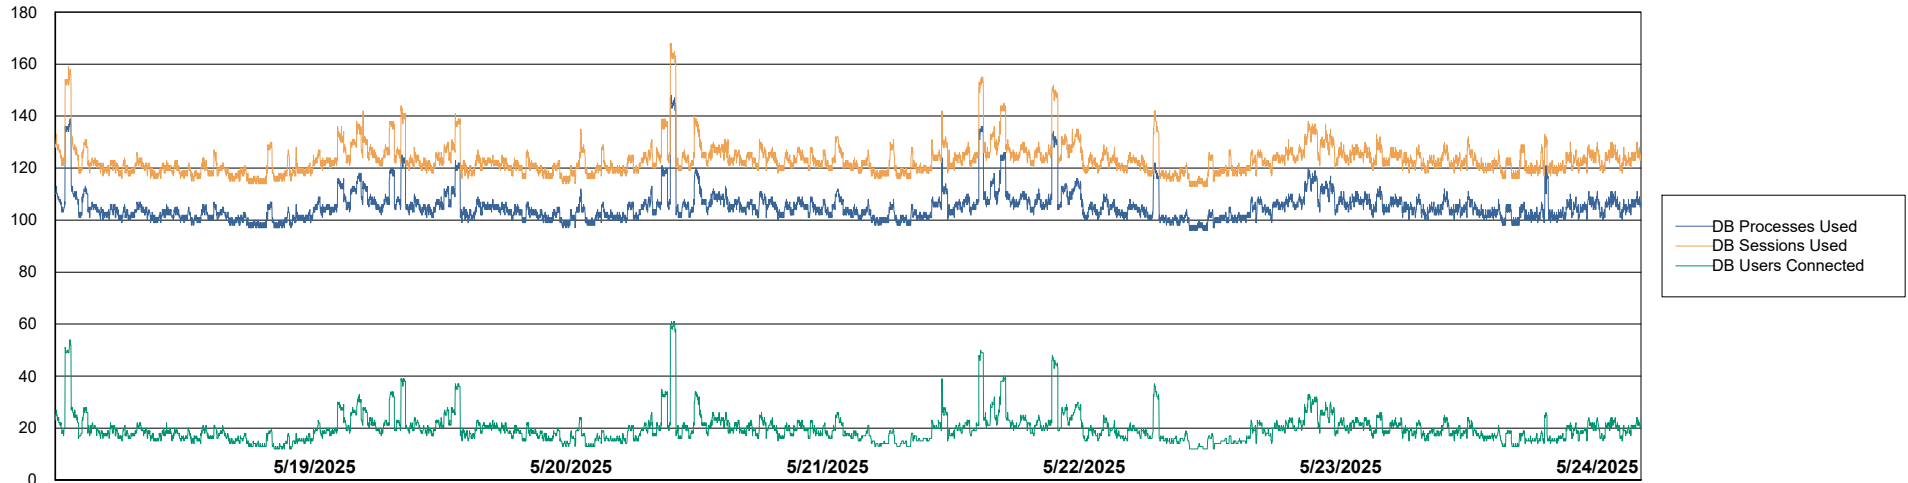

Database Performance JSG_PRD_BASHIR_DB_ABS1