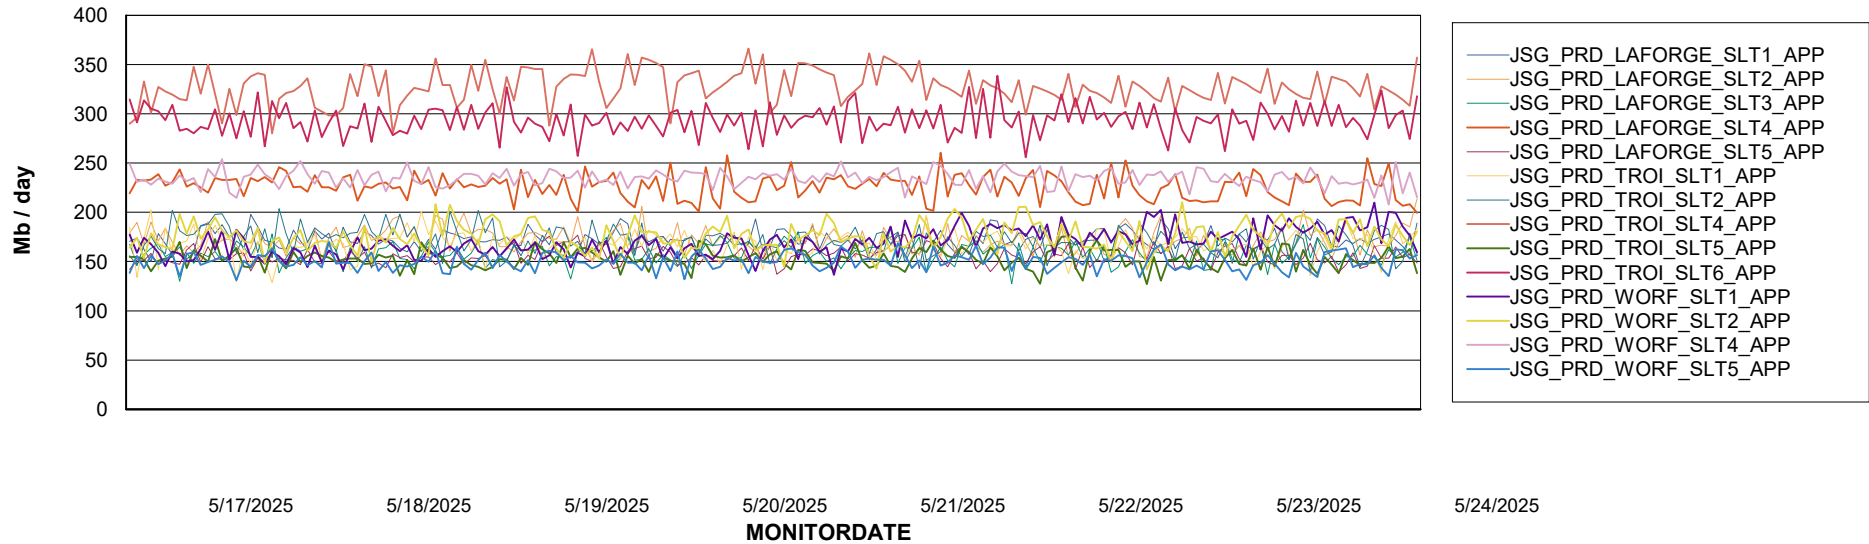

ABSSolute Application Server Services

Avg memory used per ABS Server Service