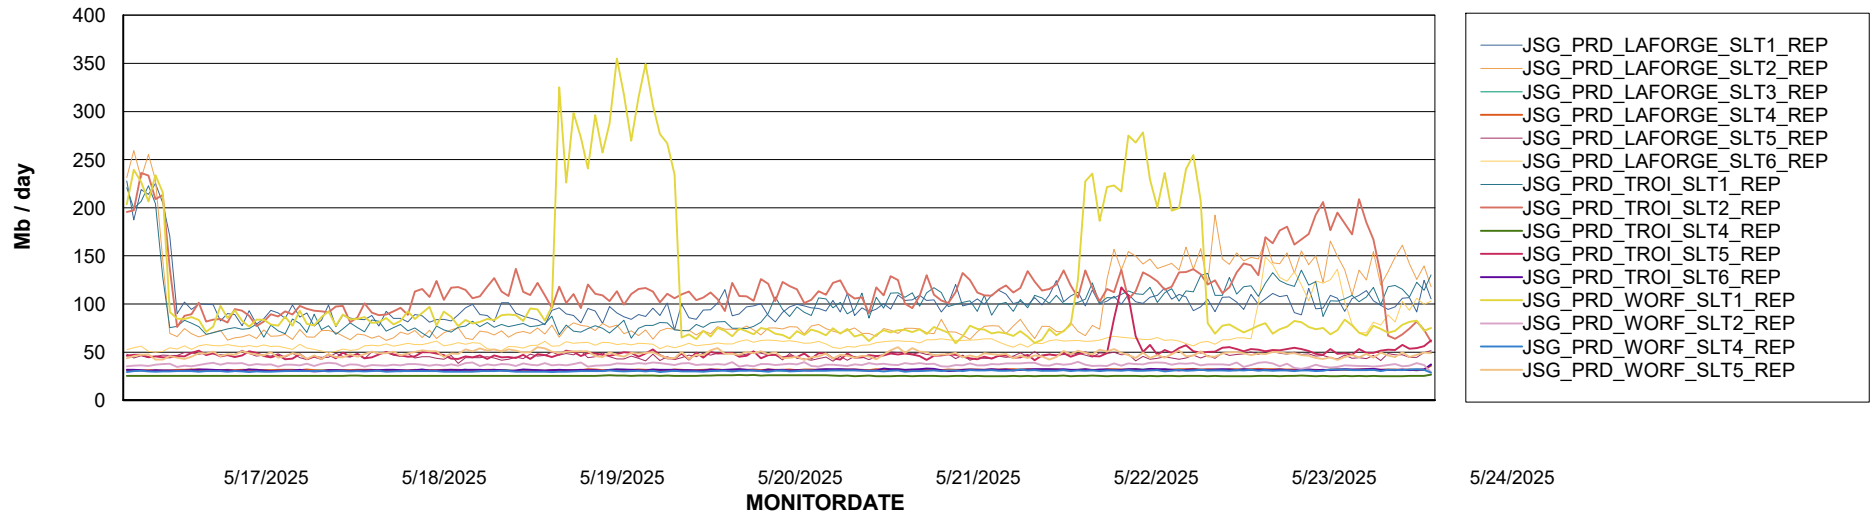

ABSSolute Application ReportServer Services

Avg memory used per ReportServer Service