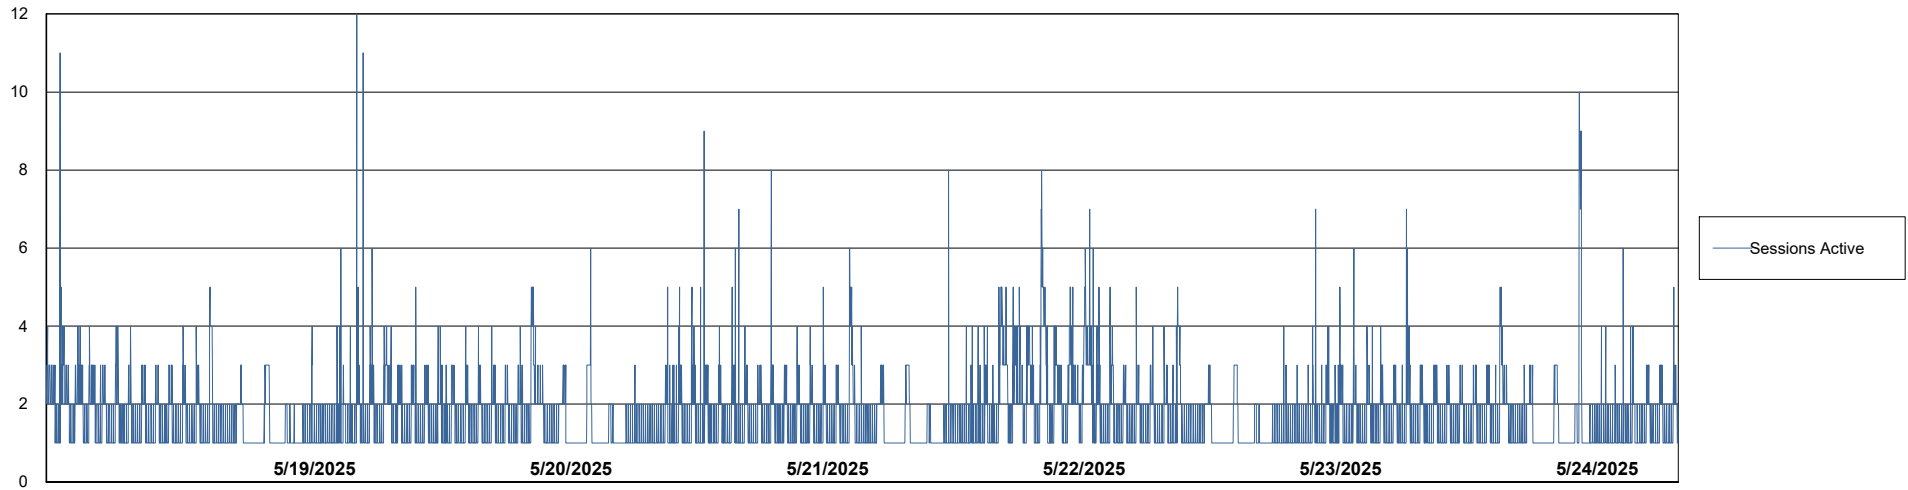

Weekly SLA Customer Report

Customer JSG_Production (24/7)
Database ID 102

Harddisk Usage JSG_PRD_WORF

	Free disk space on C: (%)	Total disk space on C: (Gb)	Used disk space on C: (Gb)
5/24/2025	49	149	76
5/23/2025	49	149	76
5/22/2025	49	149	76
5/21/2025	49	149	76
5/20/2025	49	149	76
5/19/2025	49	149	76
5/18/2025	49	149	76

Weekly SLA Customer Report

Customer JSG_Production (24/7)
Database ID 102

Database Performance JSG_PRD_BASHIR_DB_ABS1

Weekly SLA Customer Report

Customer JSG_Production (24/7)
Database ID 102

Database Performance JSG_PRD_PICARD_DB_ABS1