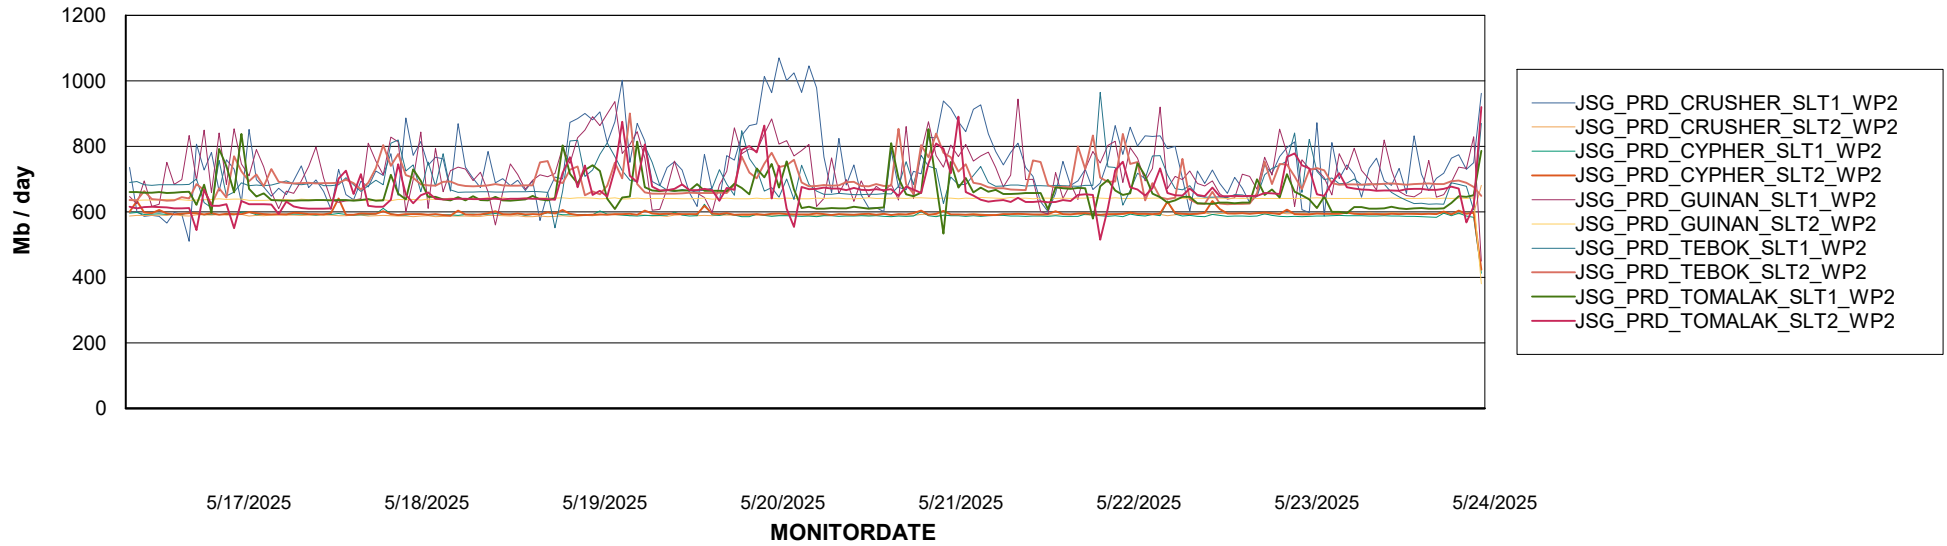

ABSSolute Web Component Services

Avg memory used per ABS Web component