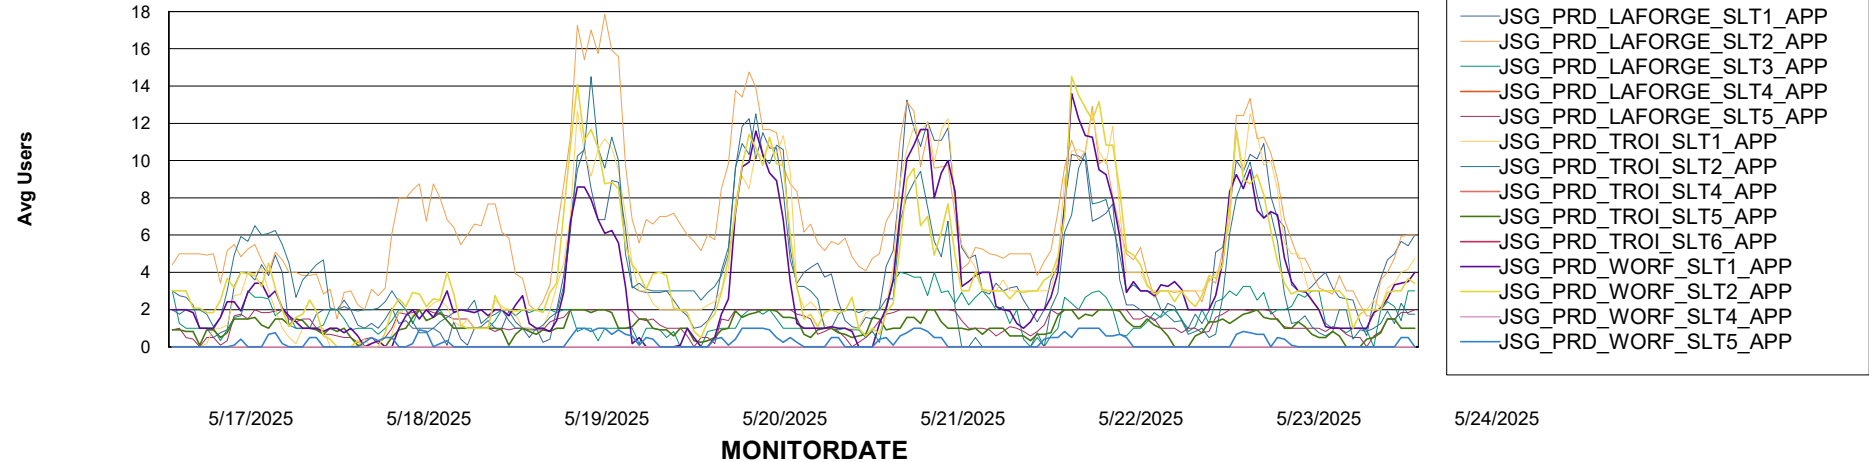

Avg users per day per ABS server