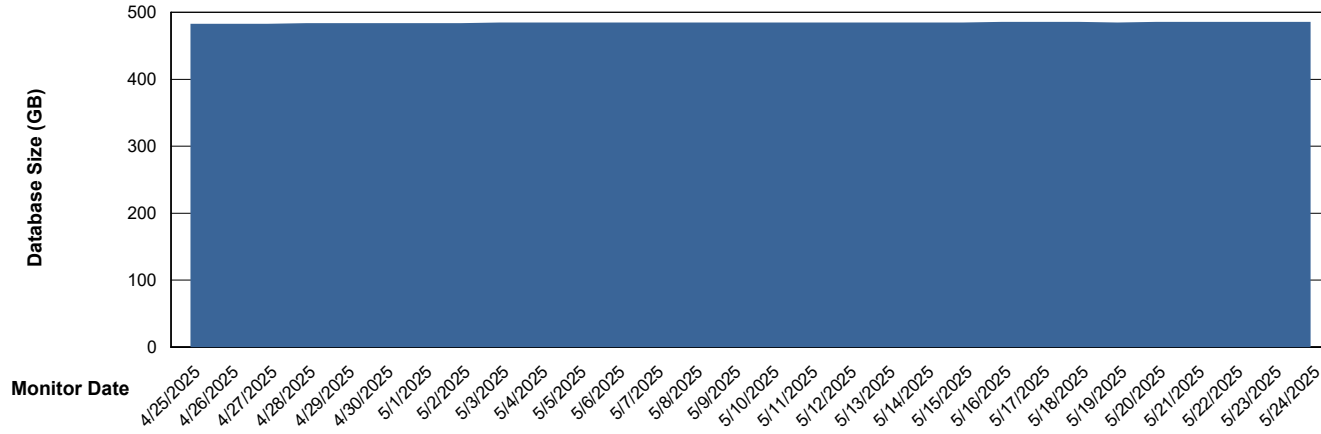

DB Processes Max 0
DB Processes Max 1,000
DB Processes Max 4

Weekly SLA Customer Report

Customer JSG_Production (24/7)
Database ID 102

Database Performance JSG_PRD_RIKER_DB_HSBABS1

Weekly SLA Customer Report

Customer JSG_Production (24/7)
Database ID 102

DATABASE SIZE JSG_PRD_BASHIR_DB_ABS1

Database growth over last month

DATABASE SIZE JSG_PRD_RIKER_DB_HSBABS1

Database growth over last month

Weekly SLA Customer Report