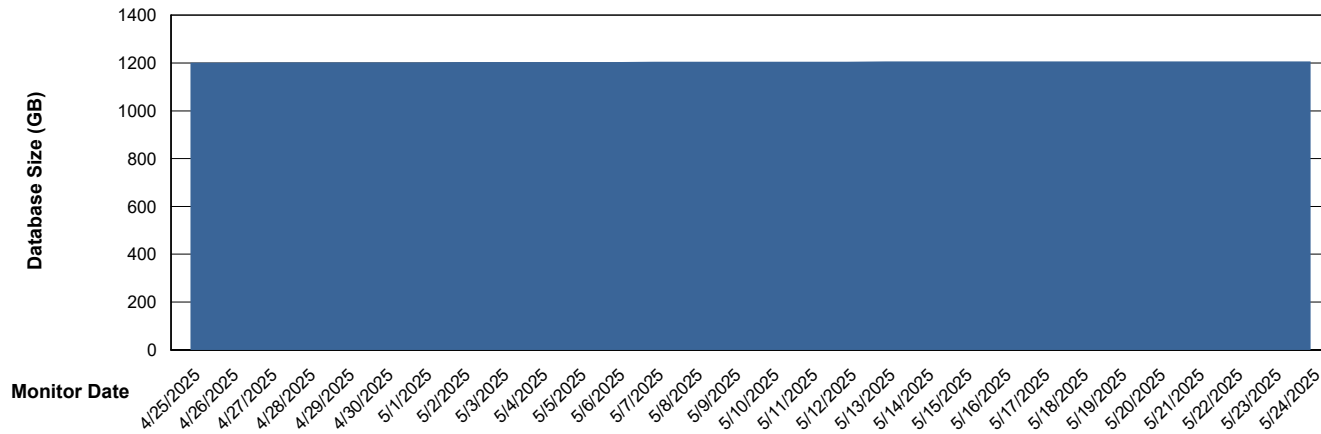

Customer JSG_Production (24/7)
Database ID 102

DATABASE SIZE JSG_PRD_BASHIR_DB_ABS1

Database growth over last month

DATABASE SIZE JSG_PRD_RIKER_DB_HSBABS1

Database growth over last month

Weekly SLA Customer Report