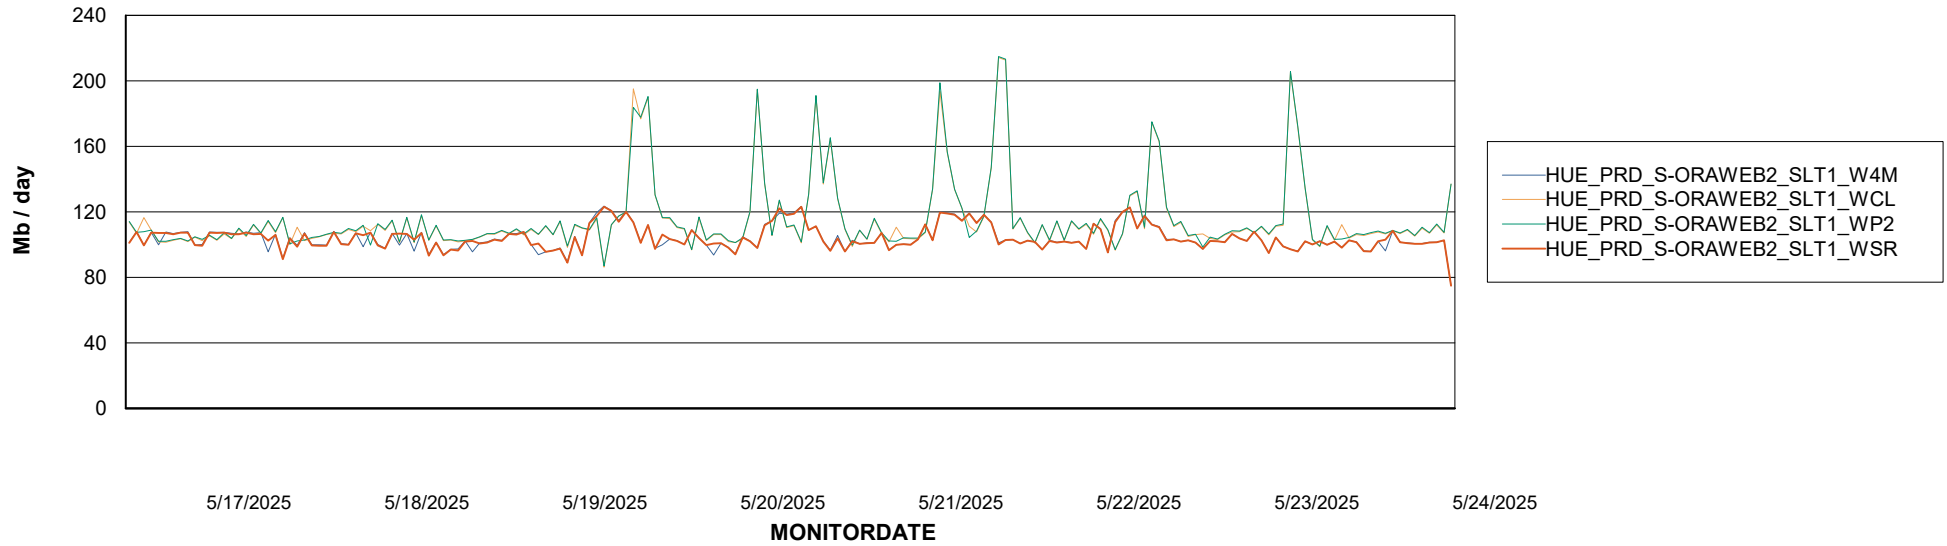

ABSSolute Web Component Services

Avg memory used per ABS Web component