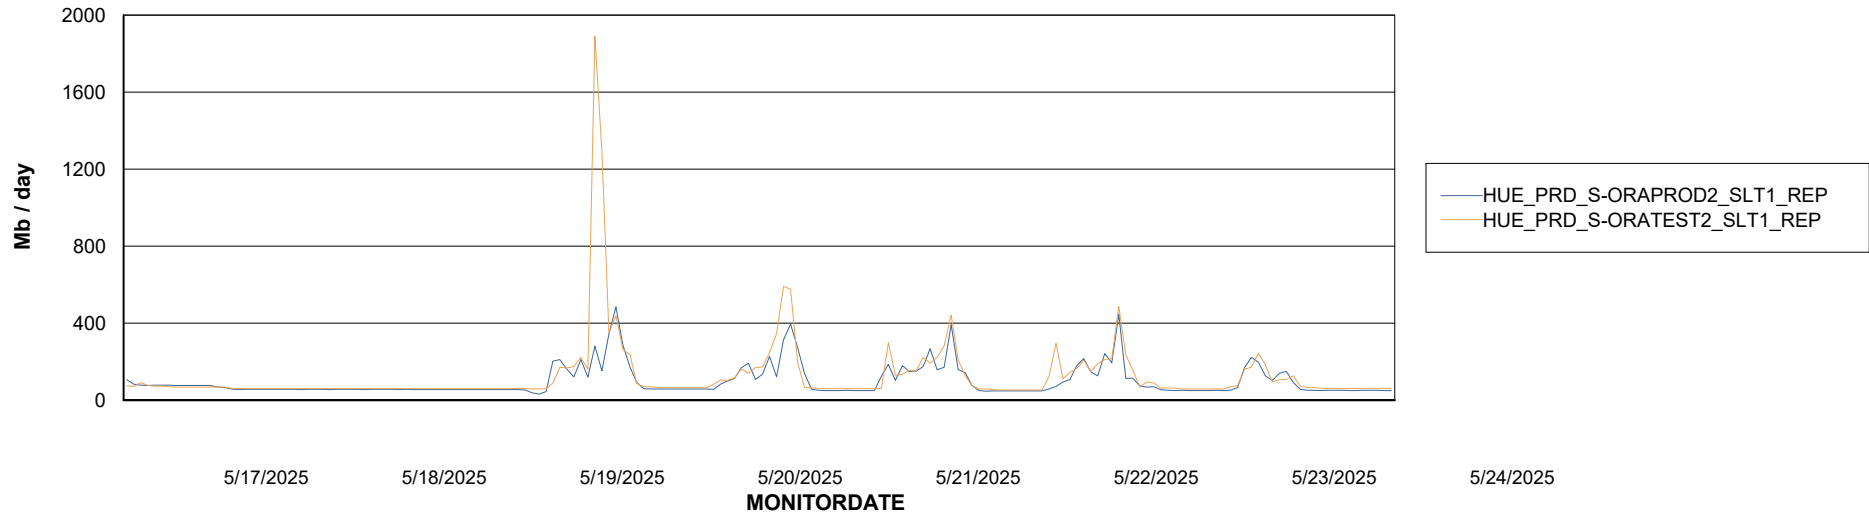

ABSSolute Application ReportServer Services

Avg memory used per ReportServer Service