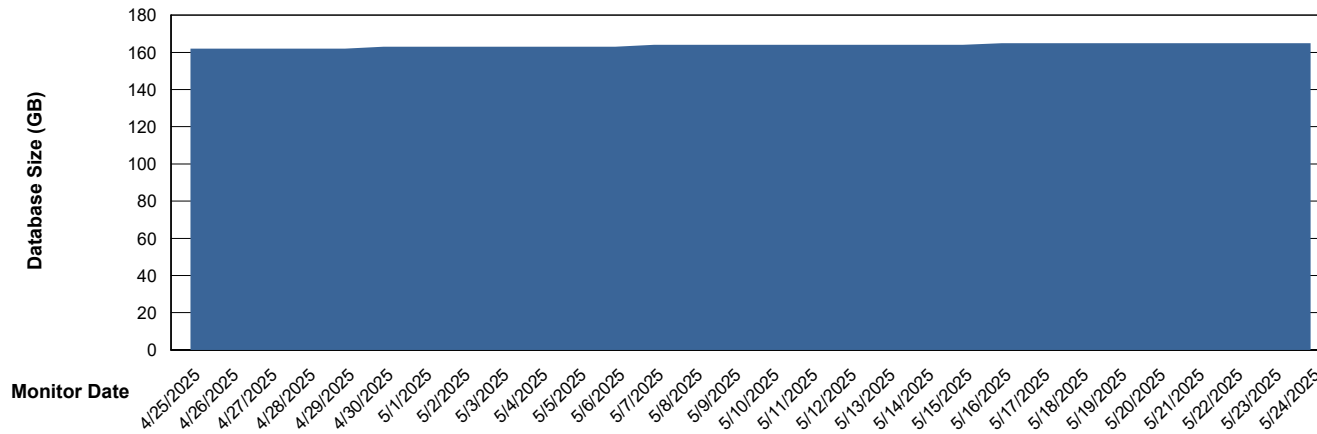

DATABASE SIZE HUE_PRD_S-ORAPROD2_ABS1

Database growth over last month