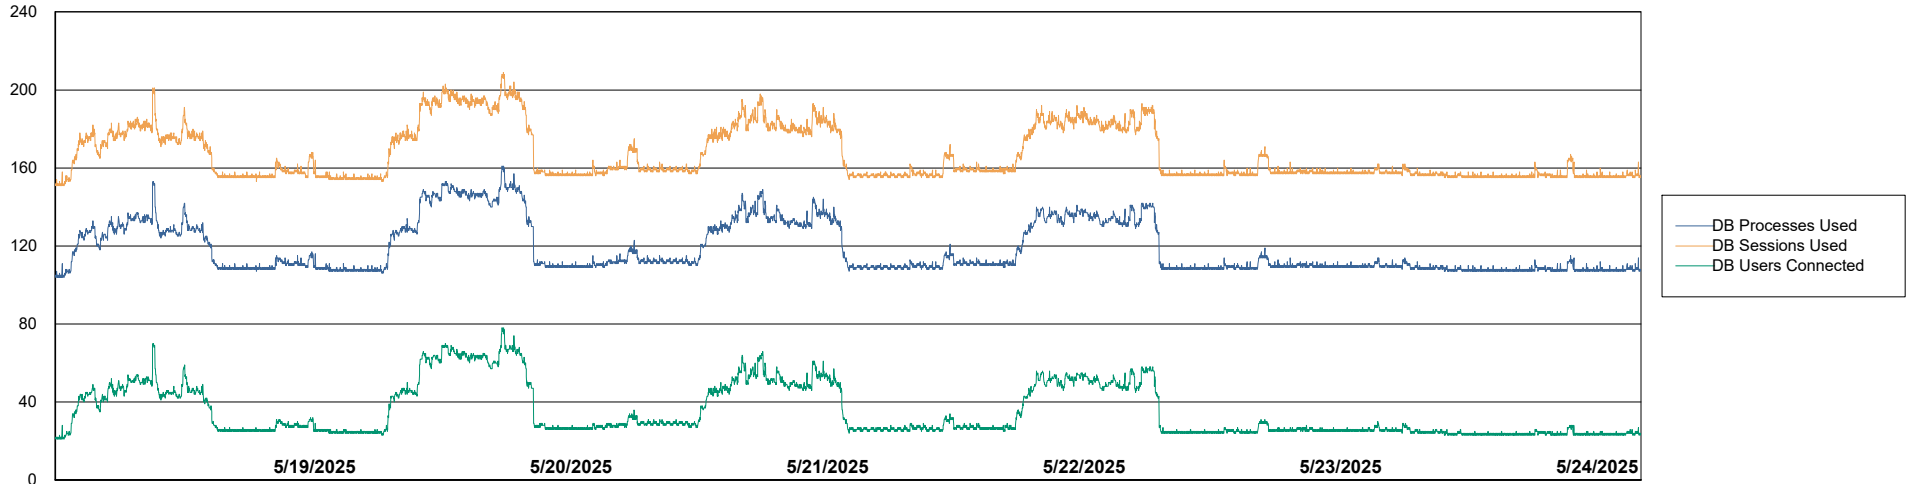

Database Performance HUE_PRD_S-ORAPROD2_ABS1