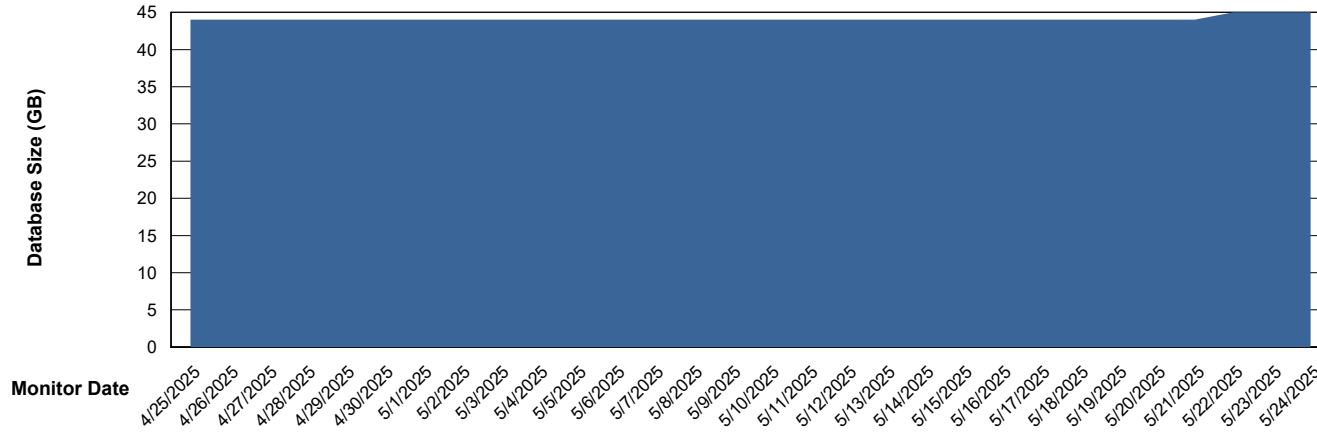

DATABASE SIZE HUE_PRD_S-ORABI2024_ABS1

Database growth over last month