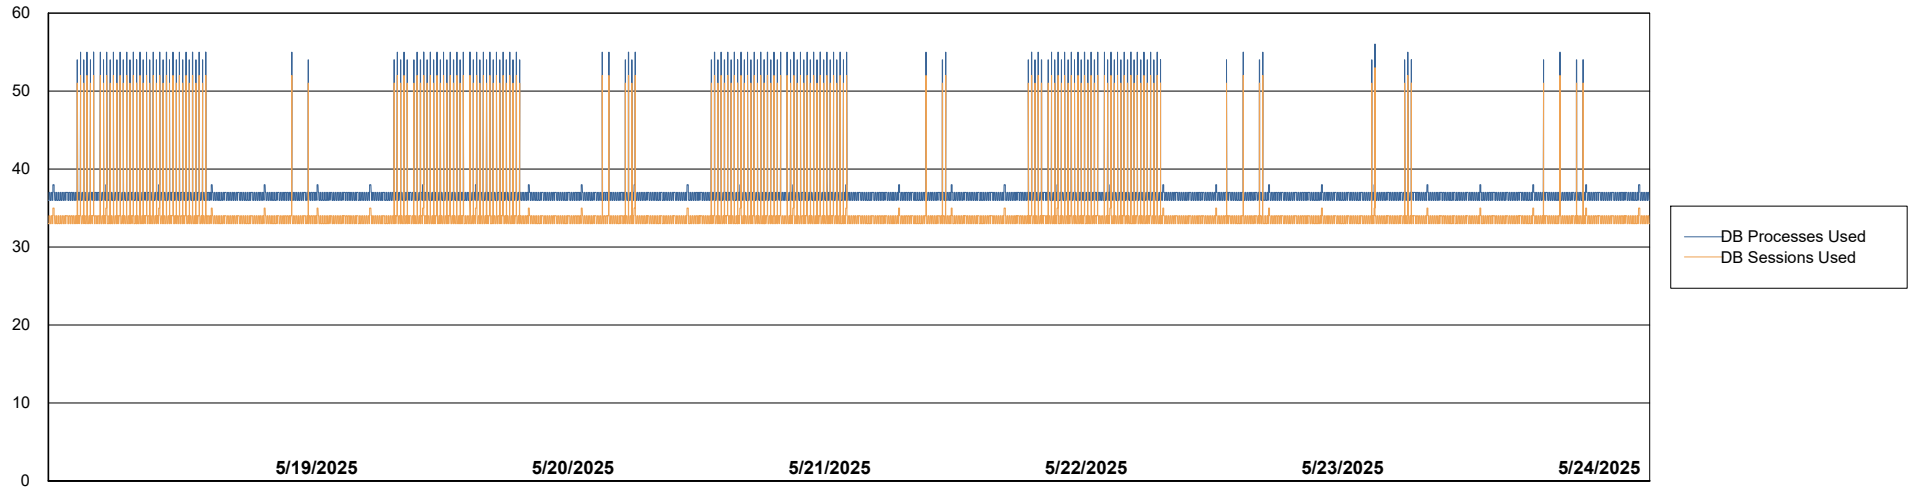

Database Performance HUE_PRD_S-ORATEST2_HSBABS1

DB Processes Max 1,000