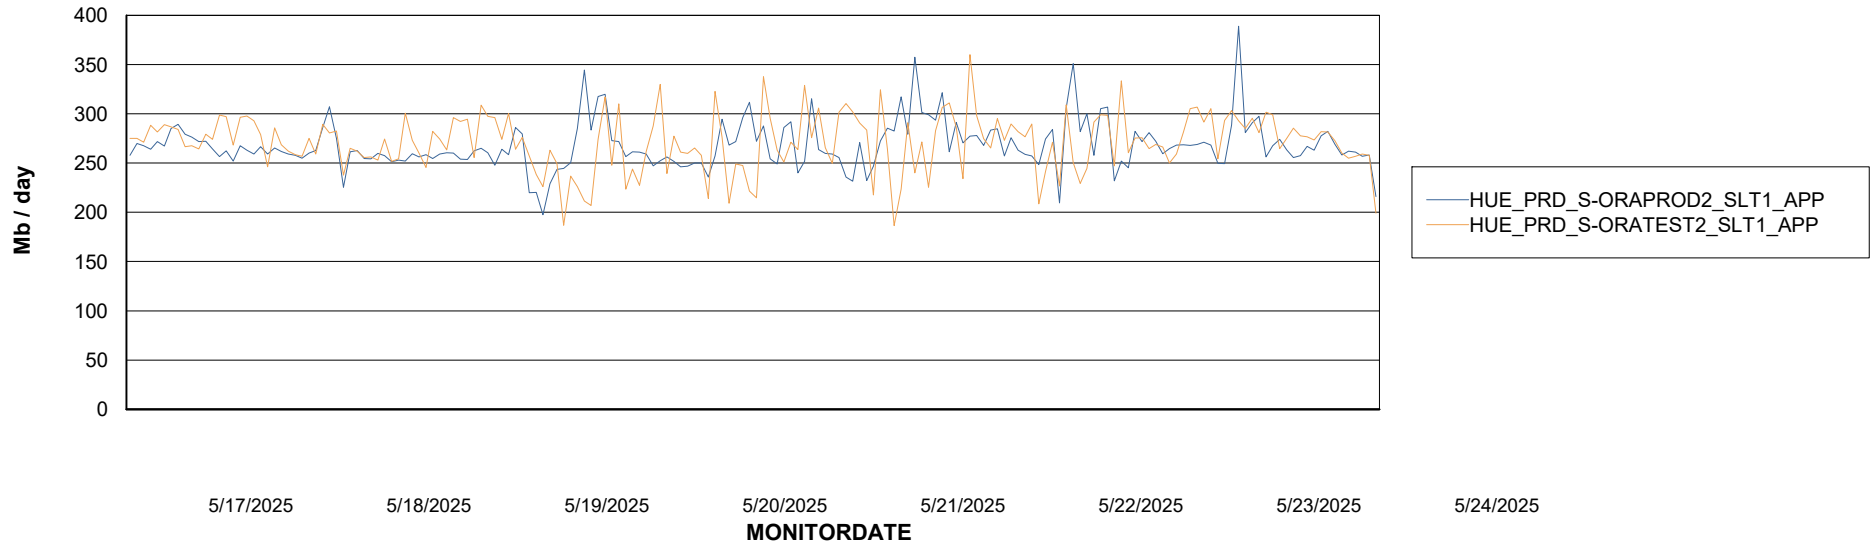

ABSSolute Application Server Services

Avg memory used per ABS Server Service