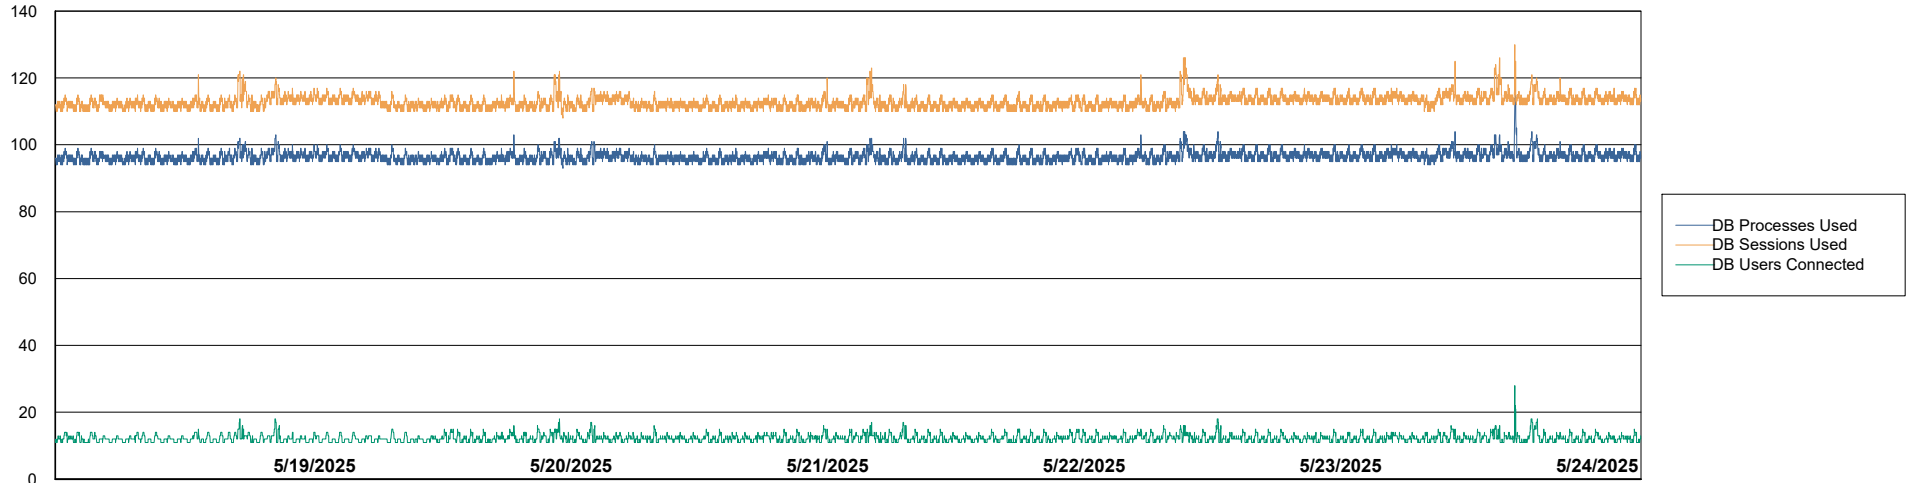

DB Processes Max 1,000
DB Sessions Max 0

Weekly SLA Customer Report

Customer ELJ Production
Database ID 72

Database Performance ELJ_PRD_FRASEQXPRDDB03_ABS1

Weekly SLA Customer Report

Customer ELJ Production
Database ID 72