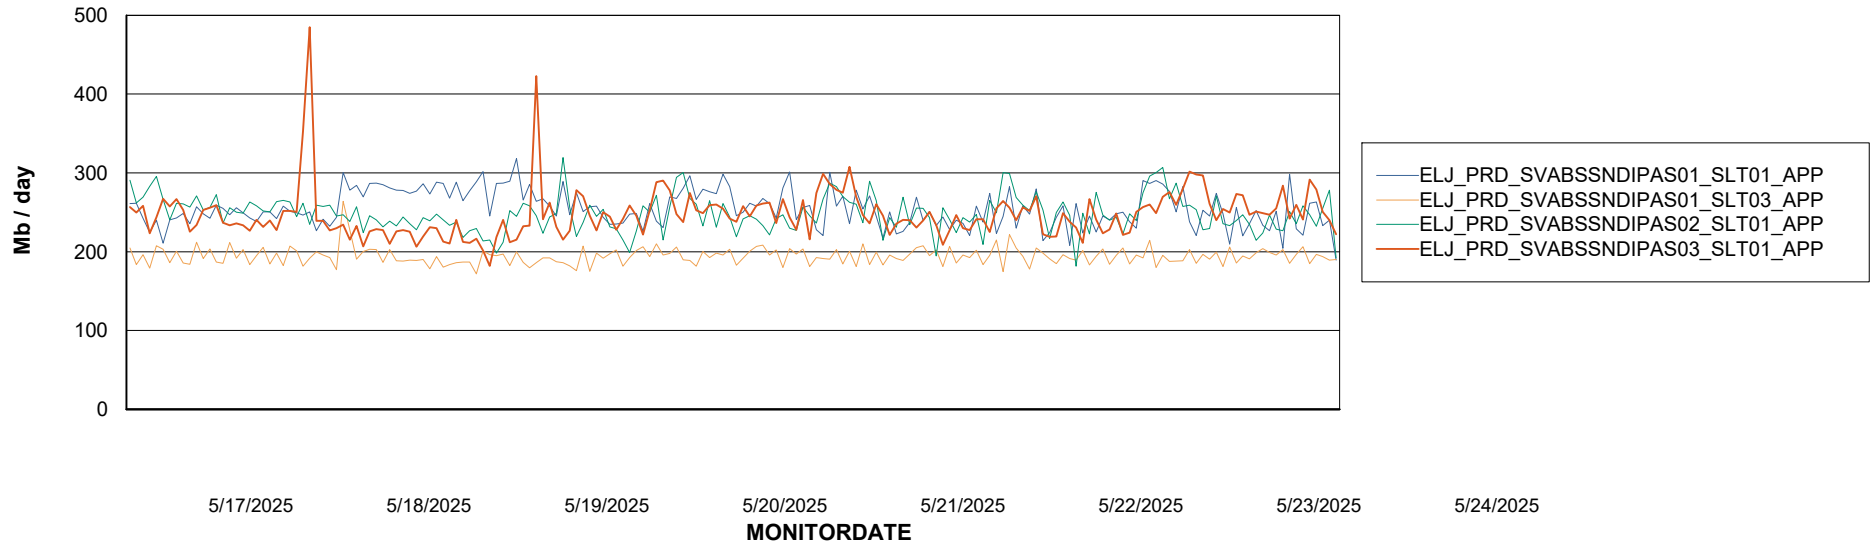

ABSSolute Application Server Services

Avg memory used per ABS Server Service