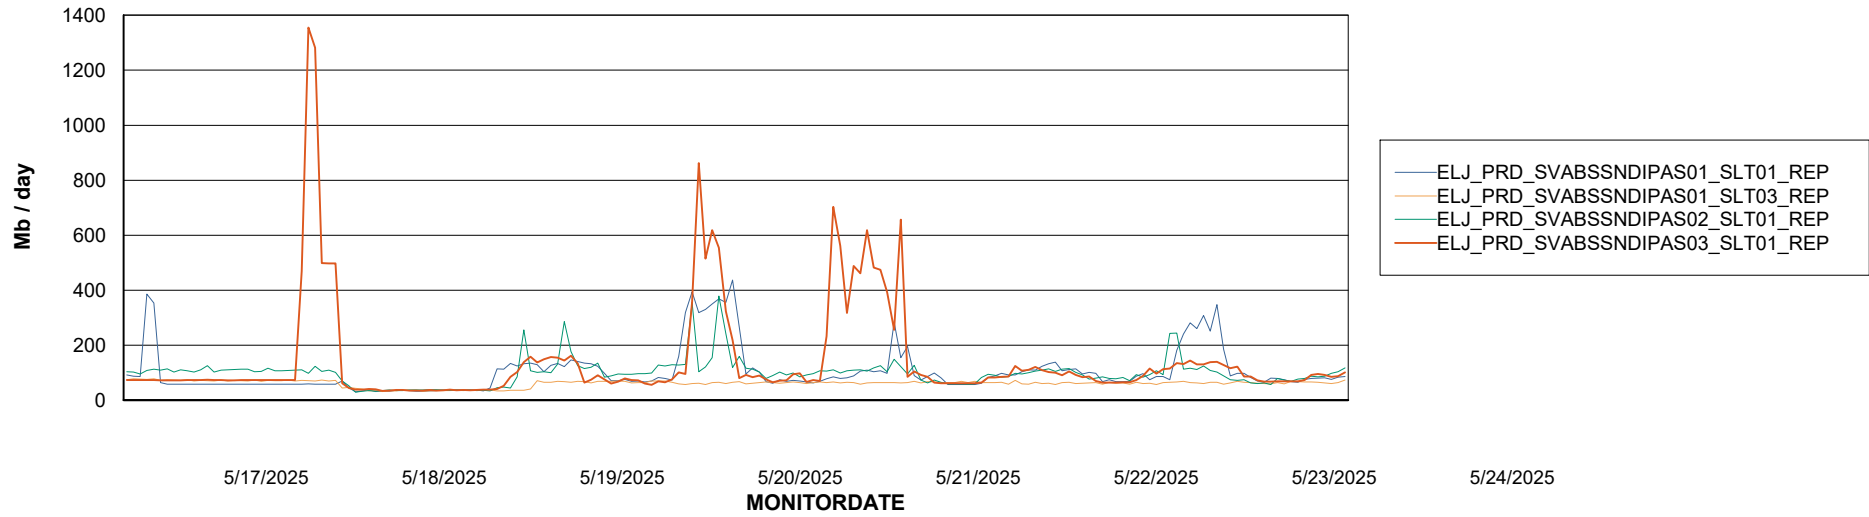

Avg memory used per ABS Server Service

Avg users per day per ABS server

Weekly SLA Customer Report

Customer ELJ Production
Database ID 72

ABSSolute Application ReportServer Services

Avg memory used per ReportServer Service