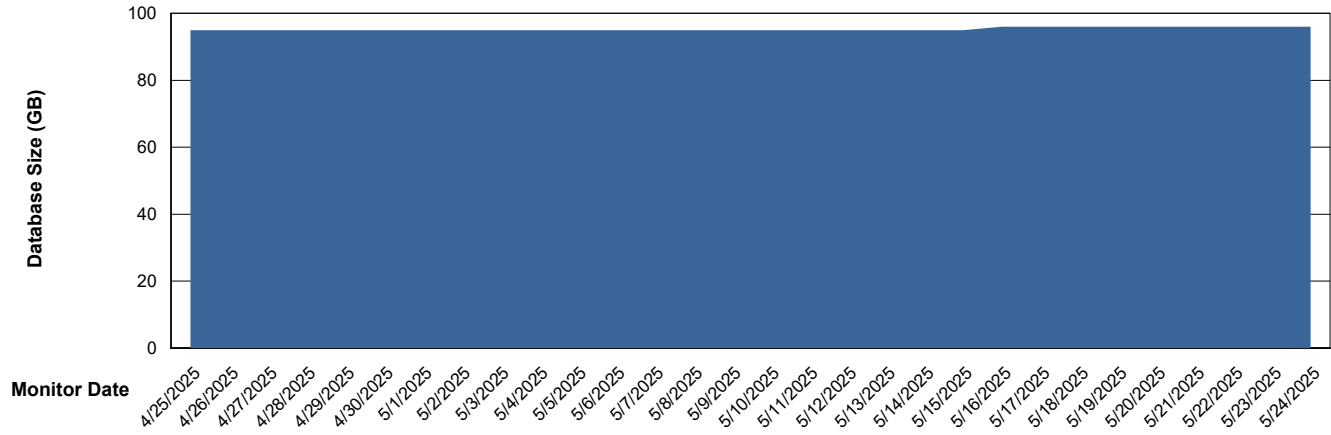

DB Processes Max 1,000
DB Sessions Max 0

Weekly SLA Customer Report

Customer ELJ Production
Database ID 72

Database Performance ELJ_PRD_FRASEQXPRDDB03_ABS1

Weekly SLA Customer Report

Customer ELJ Production
Database ID 72

DATABASE SIZE ELJ_PRD_FRASEQXPRDDB01_ABS1

Database growth over last month

DATABASE SIZE ELJ_PRD_FRASEQXPRDDB03_ABS1

Database growth over last month

Weekly SLA Customer Report

Customer ELJ Production
Database ID 72