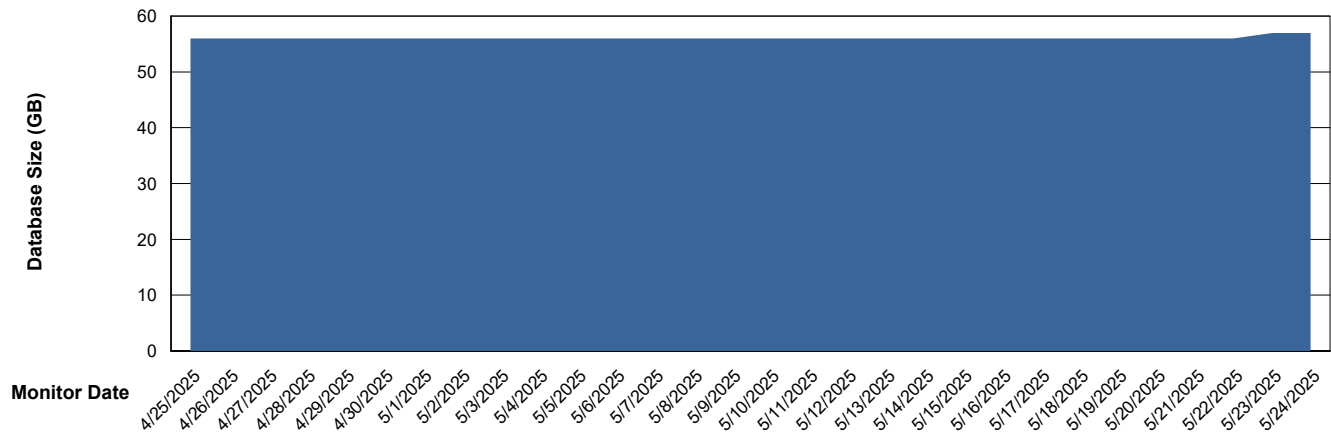

DB Processes Max 1,000
DB Sessions Max 0

Weekly SLA Customer Report

Customer ELJ Production
Database ID 72

Database Performance ELJ_PRD_FRASEQXPRDDB03_ABS1

Weekly SLA Customer Report

Customer ELJ Production
Database ID 72

DATABASE SIZE ELJ_PRD_FRASEQXPRDDB01_ABS1

Database growth over last month

DATABASE SIZE ELJ_PRD_FRASEQXPRDDB03_ABS1

Database growth over last month

Weekly SLA Customer Report

Customer ELJ Production
Database ID 72