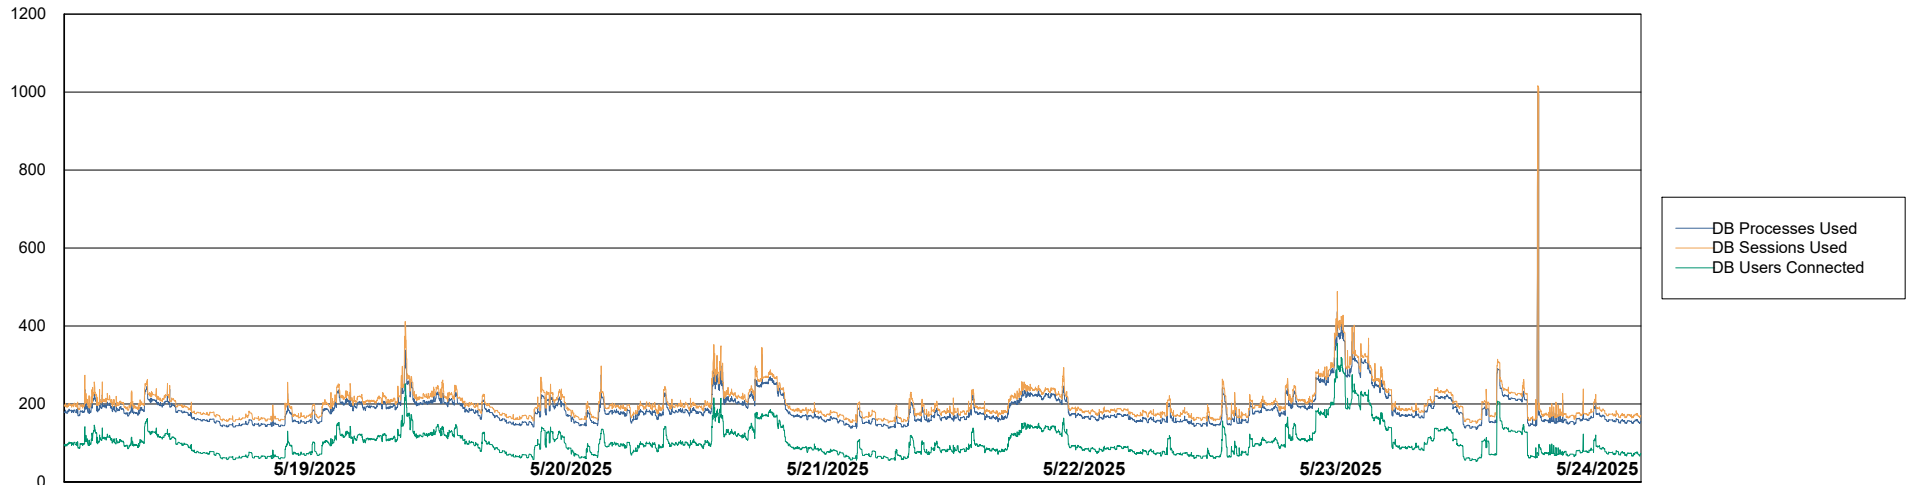

Weekly SLA Customer Report

Customer ELI_Production
Database ID 62

Database Performance ELI_PRD_FRASEQXPRDDB04-BI_ABS1

Weekly SLA Customer Report

Customer ELI_Production
Database ID 62

Database Performance ELI_PRD_FRASINTPRDDB01_ABS1