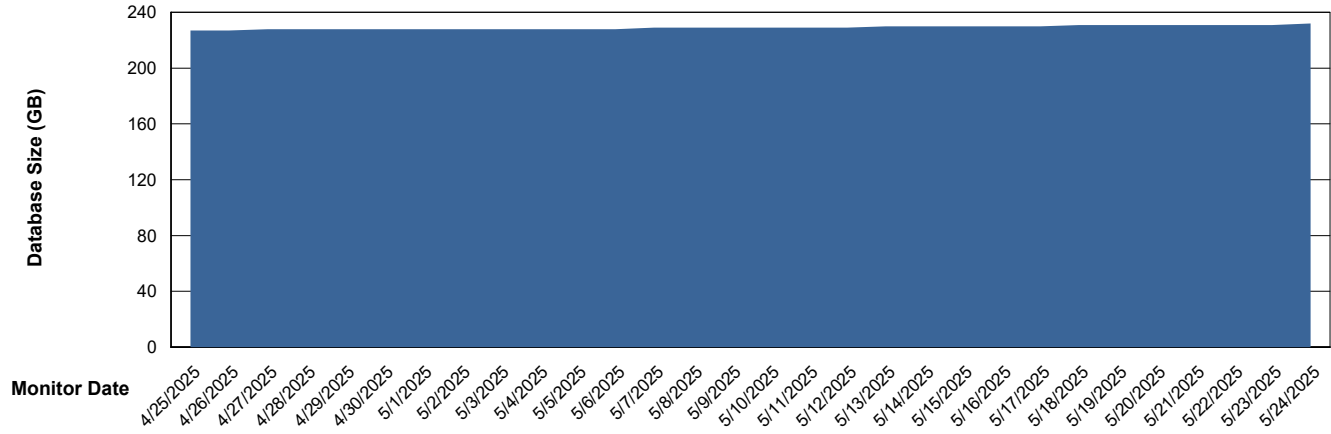

Weekly SLA Customer Report

Customer ELI_Production
Database ID 62

Database Performance ELI_PRD_FRASINTQUADB01_HSBABS1

DB Processes Max 1,000

Weekly SLA Customer Report

Customer ELI_Production
Database ID 62

DATABASE SIZE ELI_PRD_FRASEQXPRDDB04-BI_ABS1

Database growth over last month

DATABASE SIZE ELI_PRD_FRASINTPRDDB01_ABS1

Database growth over last month

Weekly SLA Customer Report

Customer ELI_Production
 Database ID 62