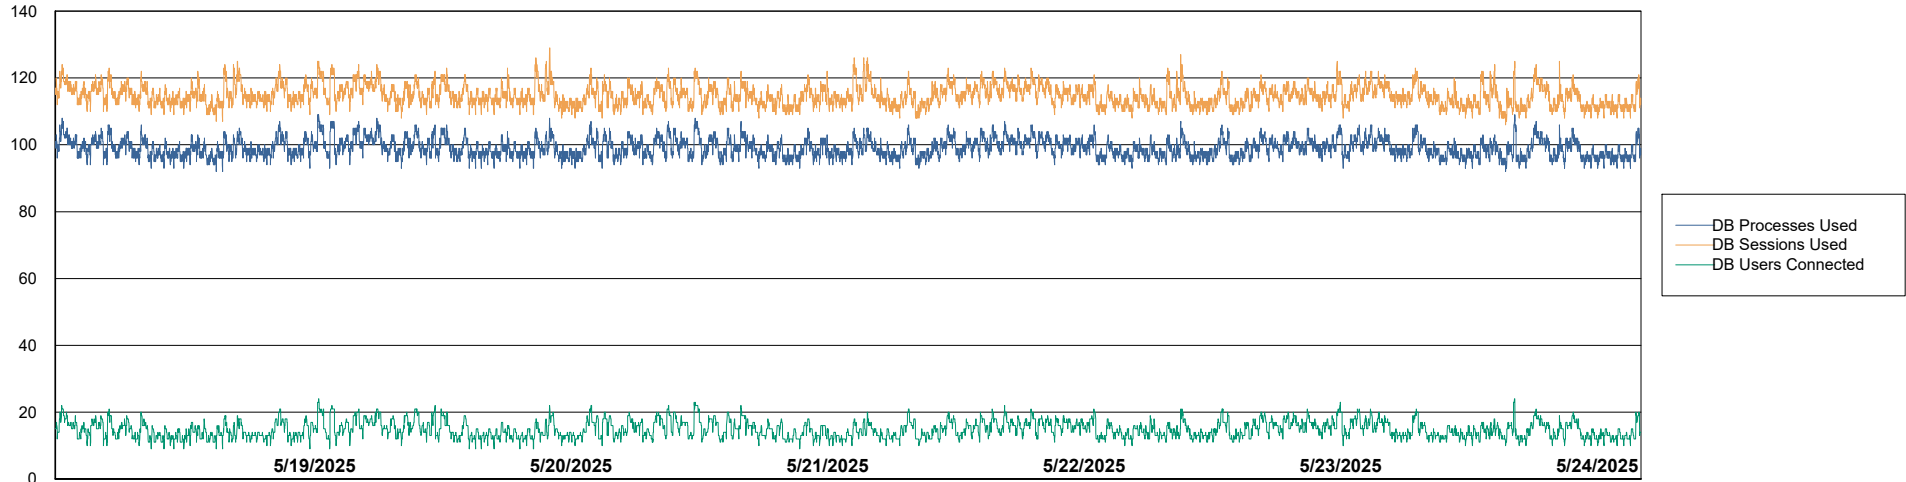

Database Performance ELI_PRD_FRASEQXPRDDB04-BI_ABS1