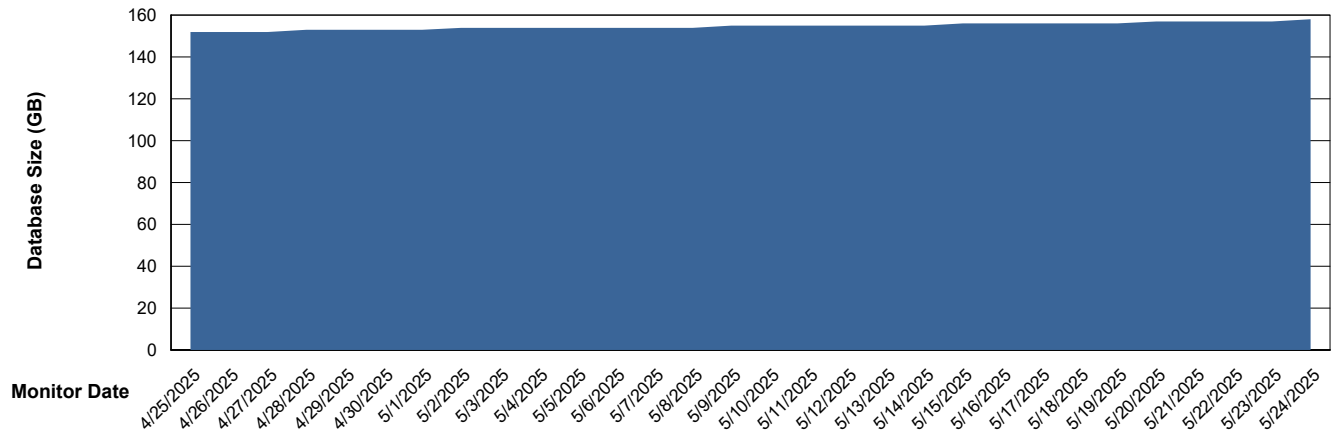

DATABASE SIZE ELI_PRD_FRASINTPRDDB01_ABS1

Database growth over last month