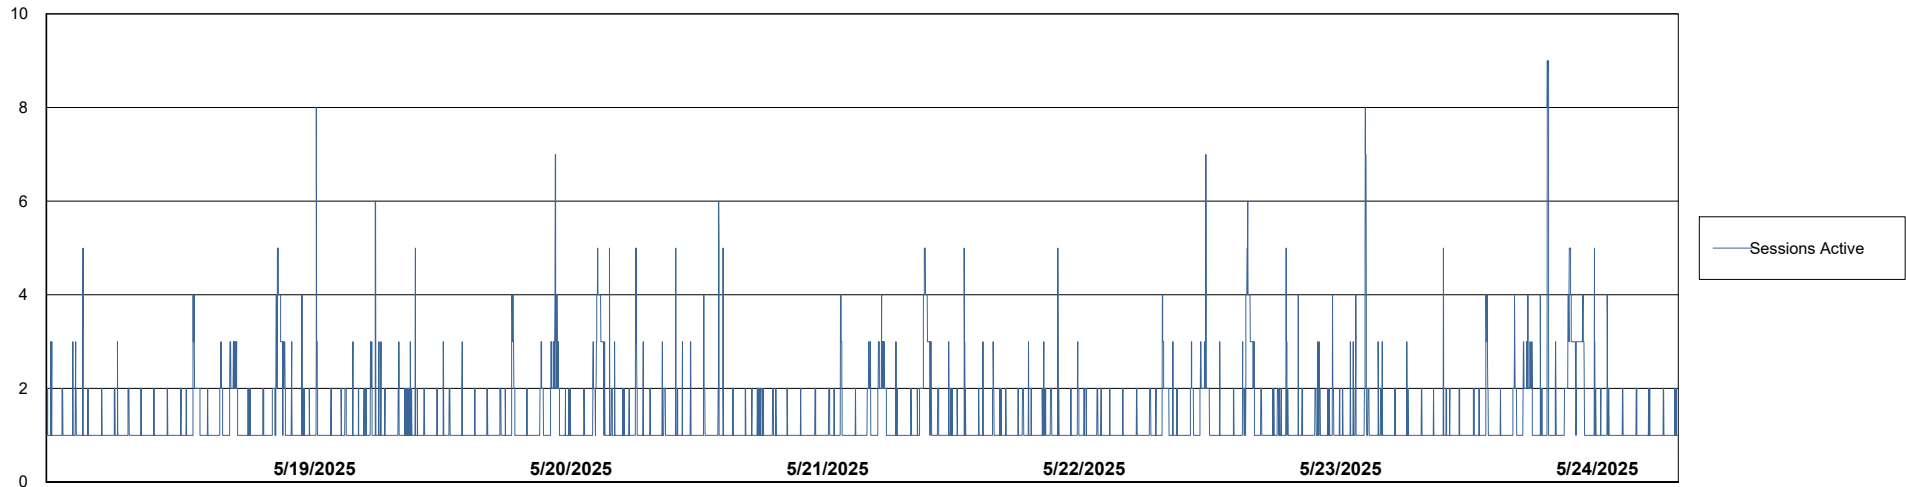

Database Performance ELI_PRD_FRASEQXPRDDB04-BI_ABS1