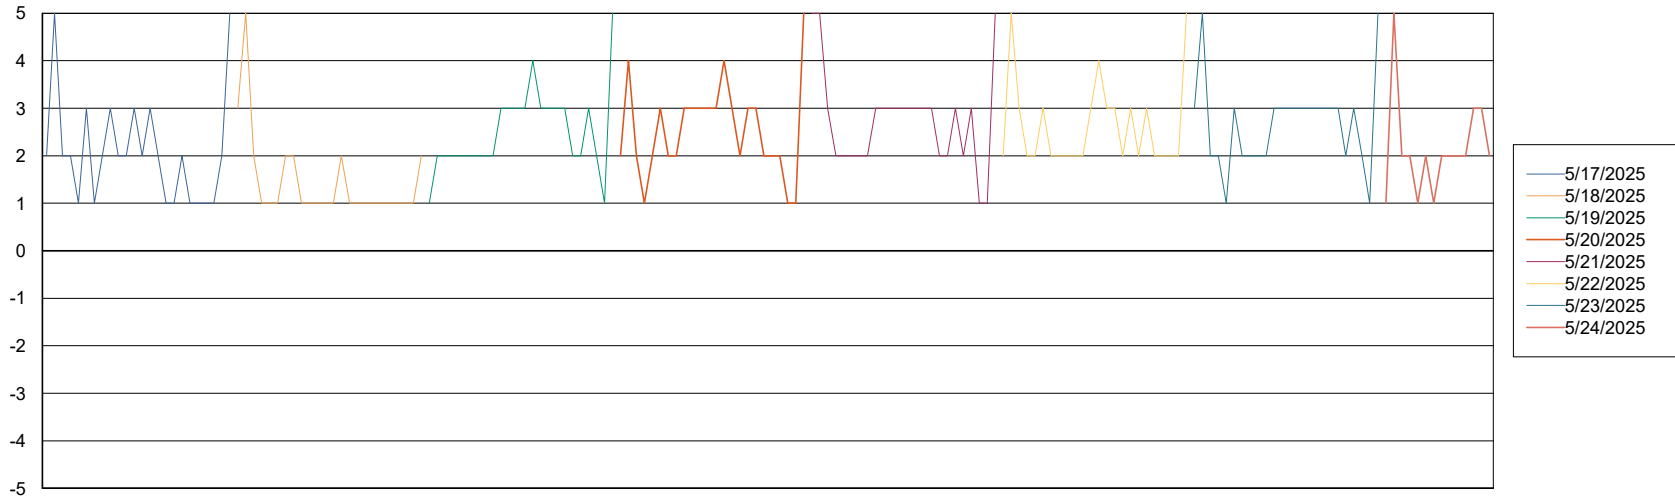

Standby Database Health ELI_Production

Recovery lag for last 7 days