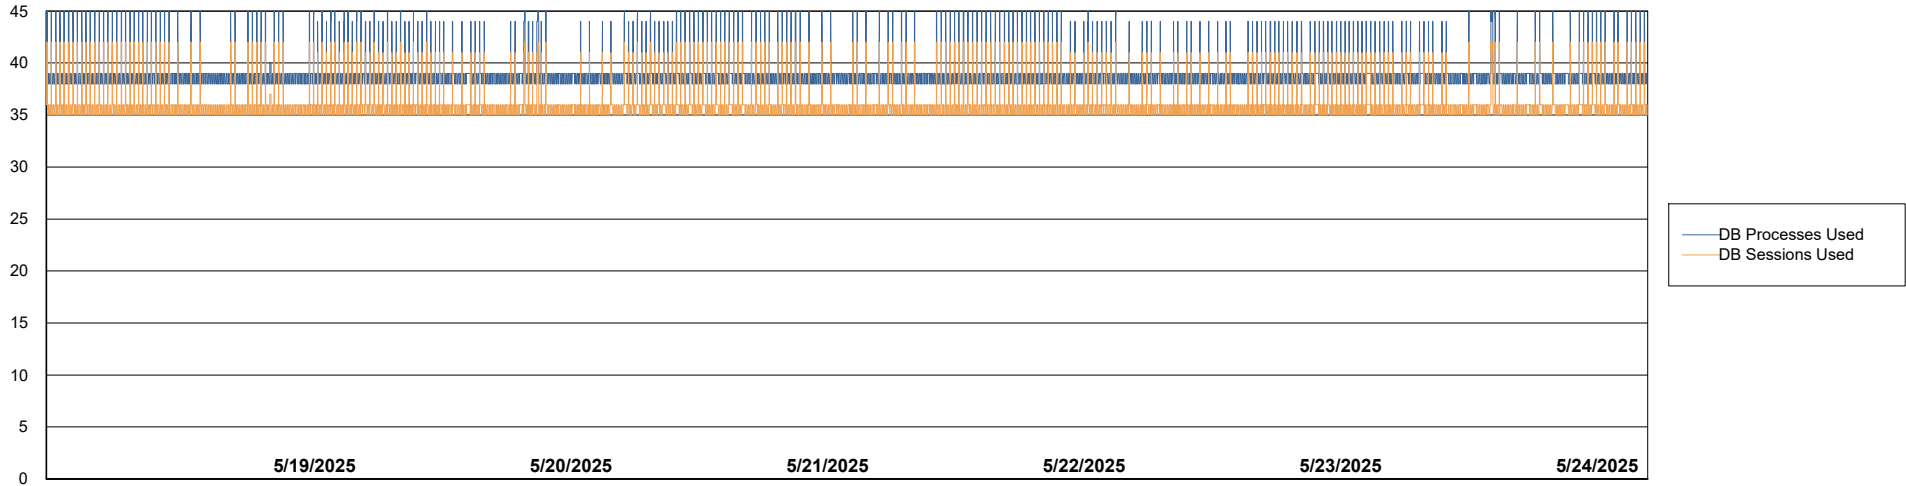

Database Performance ELI_PRD_FRASINTQUADB01_HSBABS1

DB Processes Max 1,000