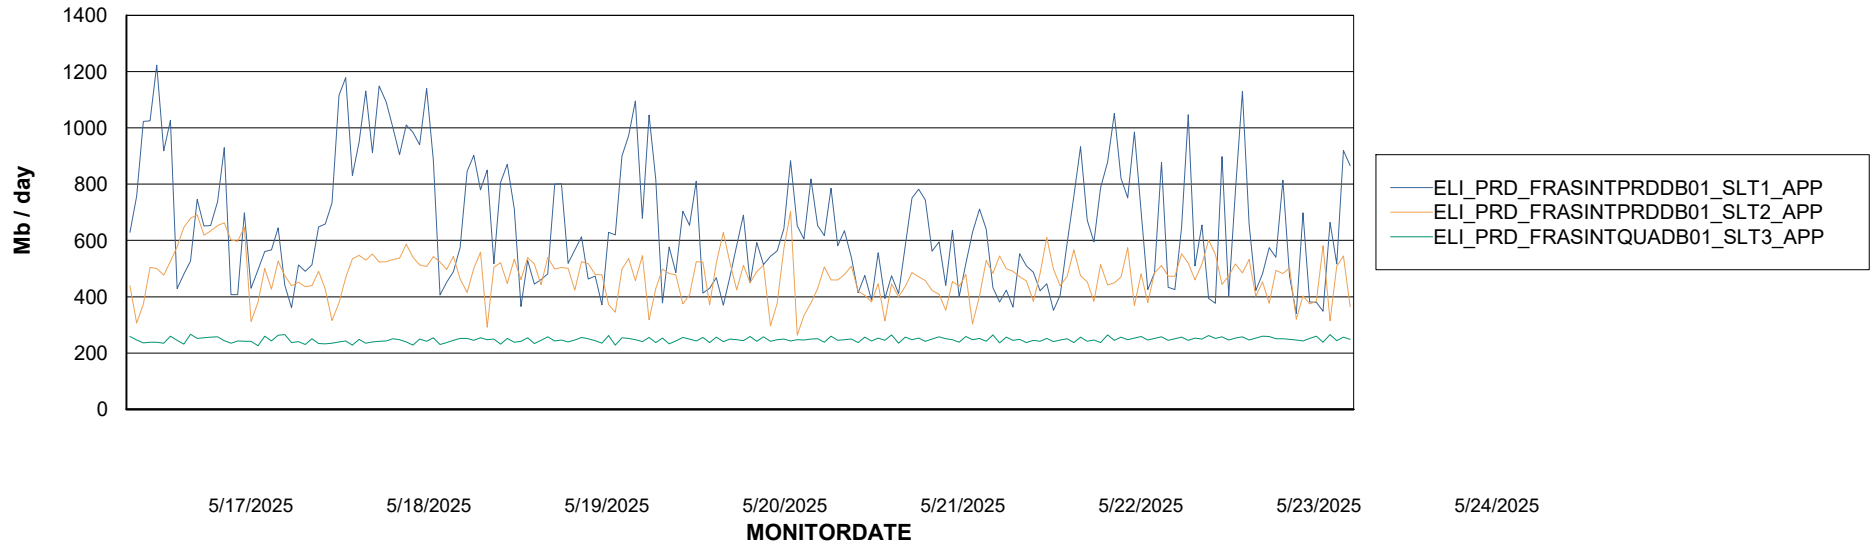

ABSSolute Application Server Services

Avg memory used per ABS Server Service