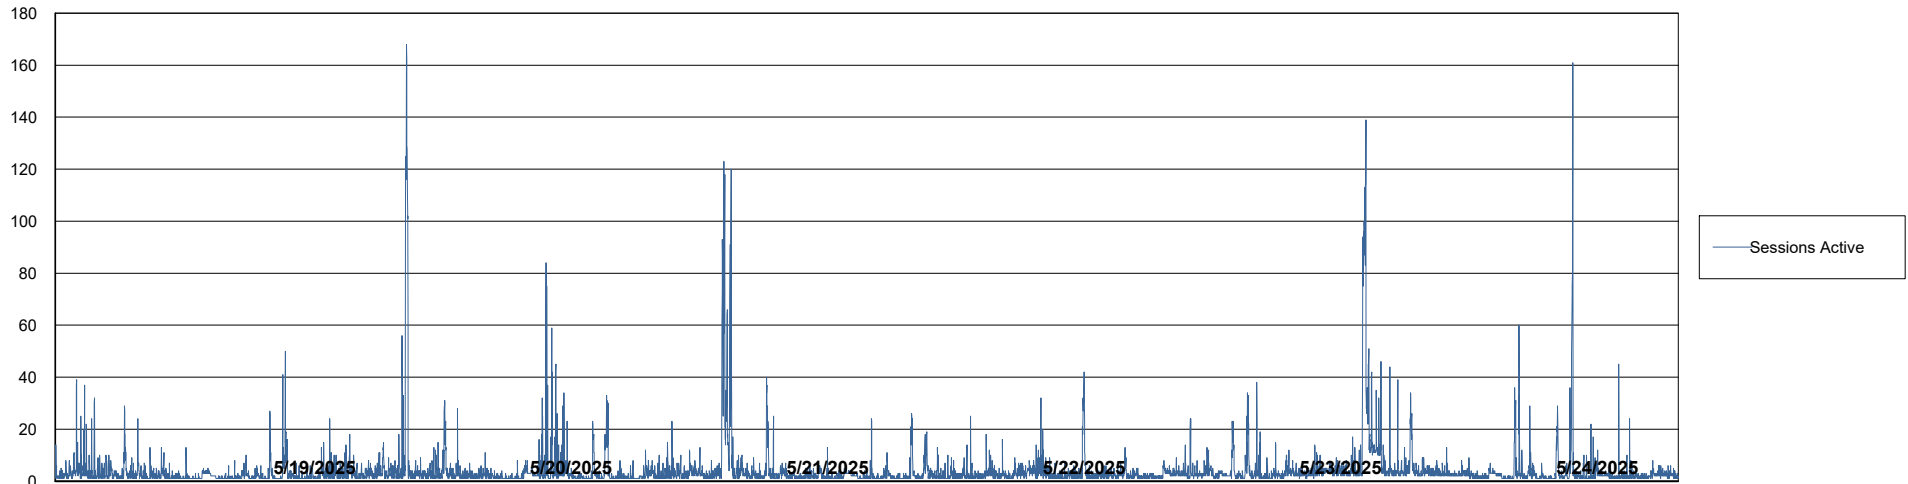

Weekly SLA Customer Report

Customer ELI_Production
Database ID 62

Database Performance ELI_PRD_FRASEQXPRDDB04-BI_ABS1

Weekly SLA Customer Report

Customer ELI_Production
Database ID 62

Database Performance ELI_PRD_FRASINTPRDDB01_ABS1