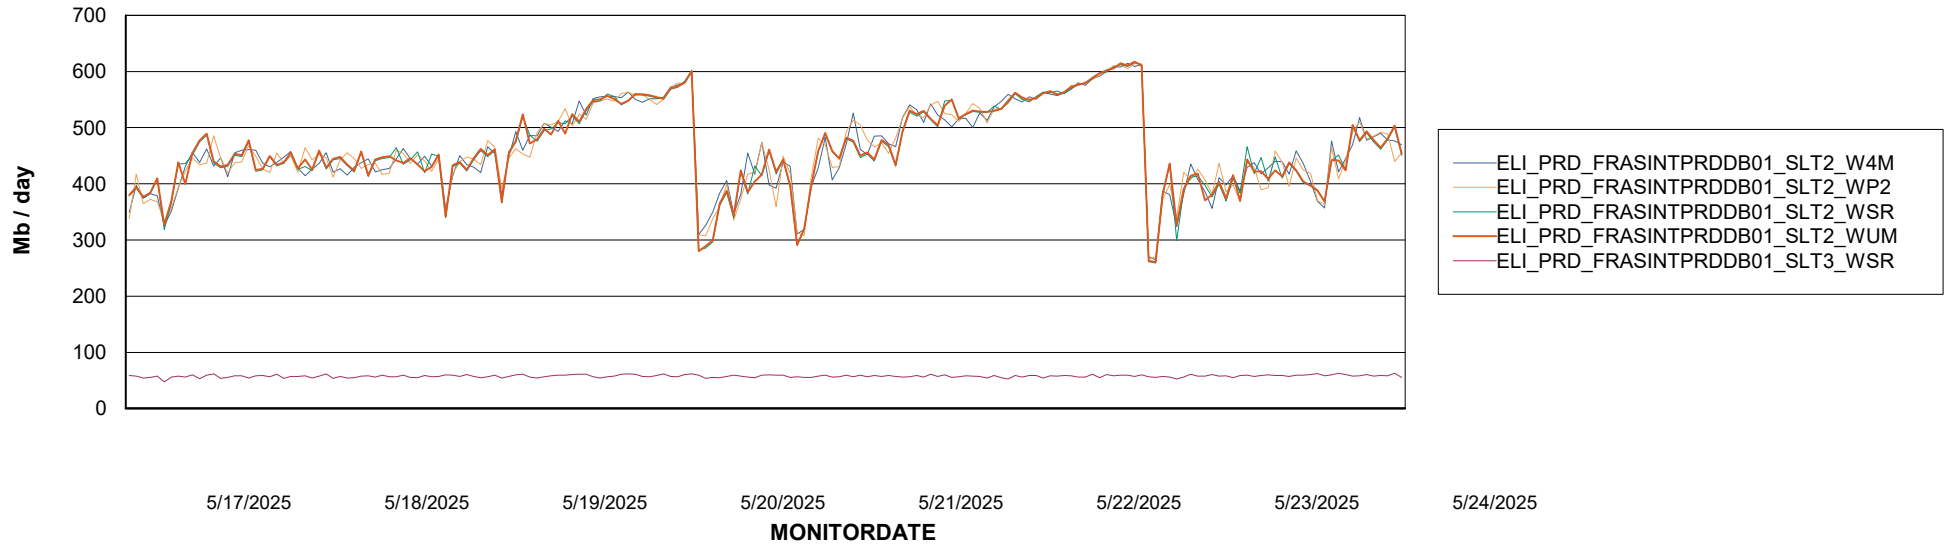

ABSSolute Web Component Services

Avg memory used per ABS Web component