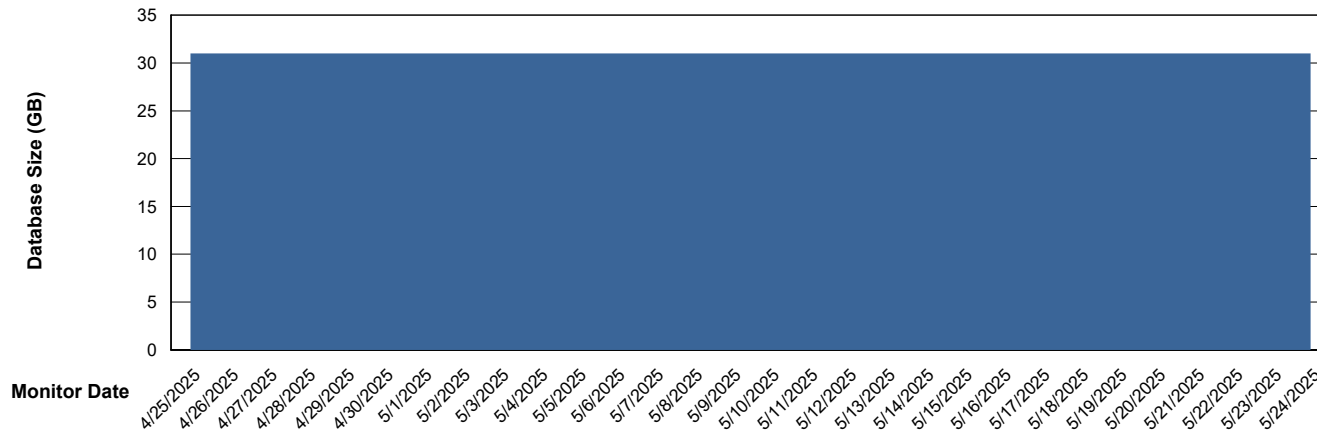

Weekly SLA Customer Report

Customer ECL_Production
Database ID 156

Database Performance ECL_PRD_ECLABS-TEST_HSBABS1

DB Processes Max 1,000

Weekly SLA Customer Report

Customer ECL_Production
Database ID 156

DATABASE SIZE ECL_PRD_ECLABS_ABS1

Database growth over last month

DATABASE SIZE ECL_PRD_ECL-ABS-BI_ABS1

Database growth over last month

Weekly SLA Customer Report

Customer ECL_Production
 Database ID 156

Database Tablespace ECL_PRD_ECLABS_ABS1