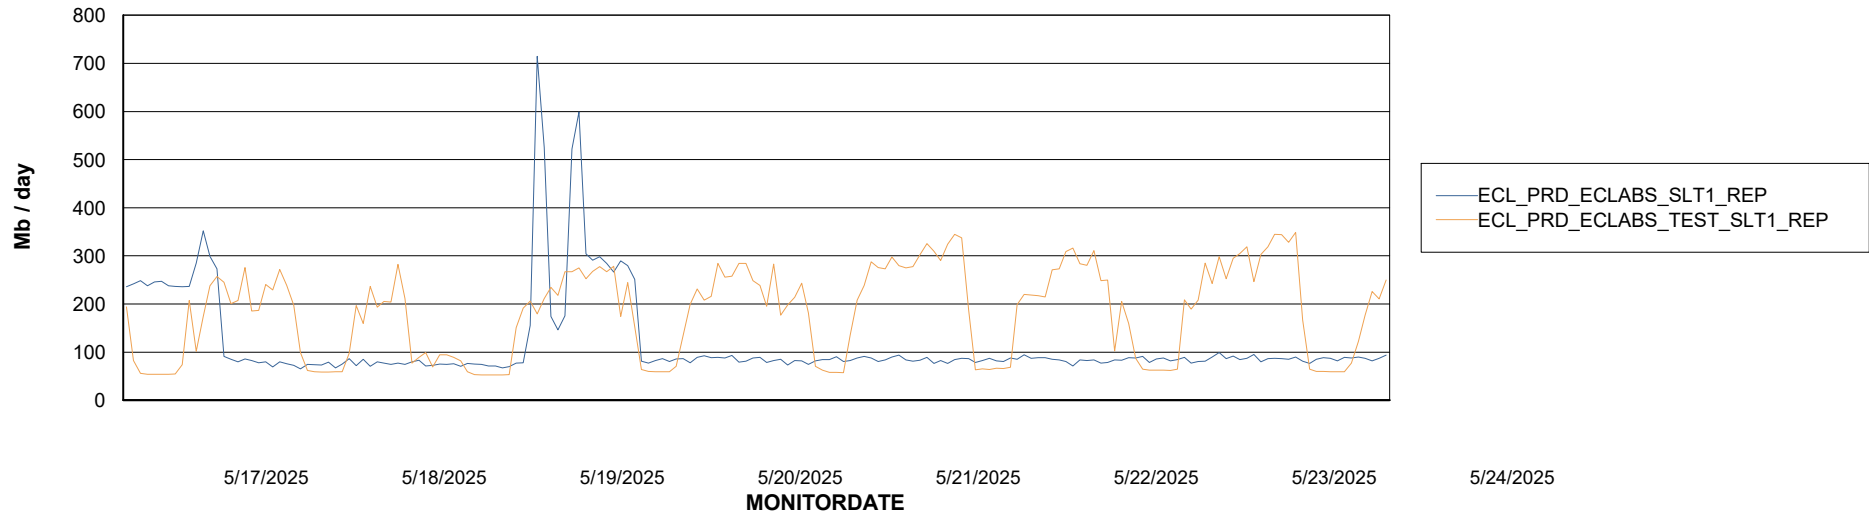

Avg memory used per ABS Server Service

Avg users per day per ABS server

Weekly SLA Customer Report

Customer ECL_Production
Database ID 156

ABSSolute Application ReportServer Services

Avg memory used per ReportServer Service