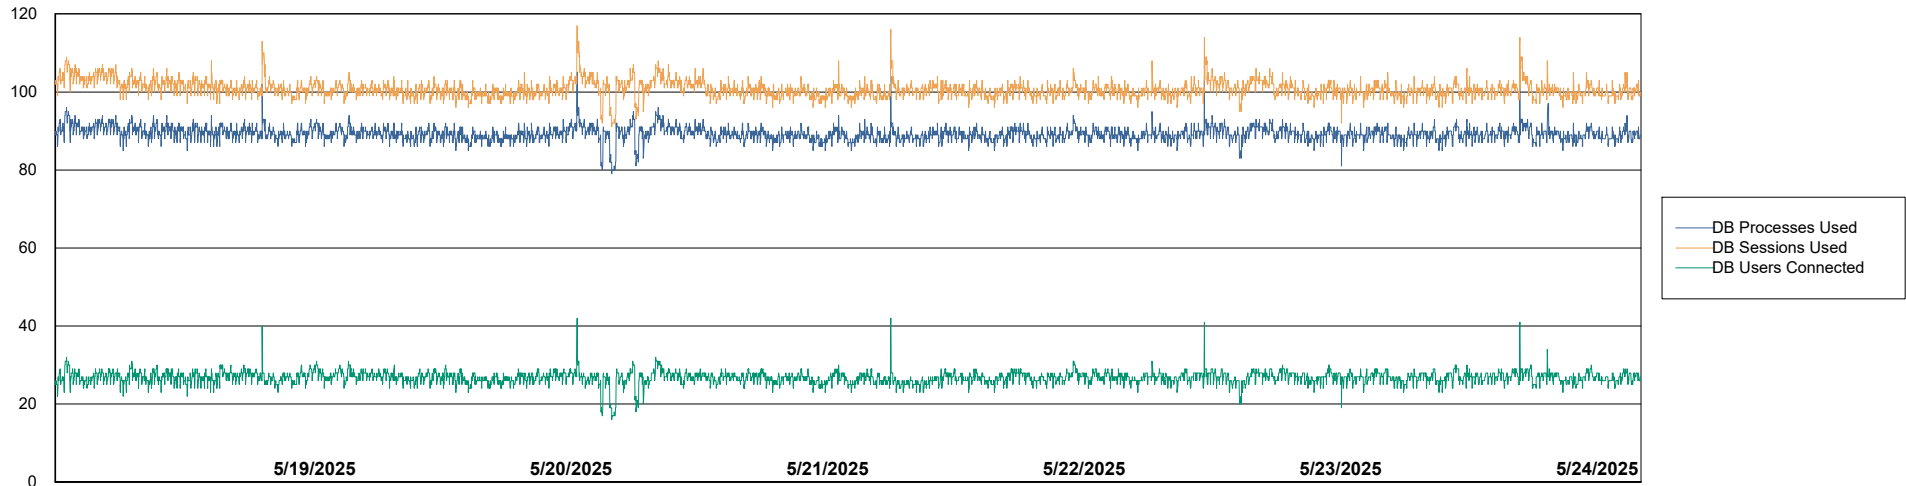

Weekly SLA Customer Report

Customer ECL_Production
Database ID 156

Database Performance ECL_PRD_ECLABS_ABS1

Weekly SLA Customer Report

Customer ECL_Production
Database ID 156

Database Performance ECL_PRD_ECL-ABS-BI_ABS1