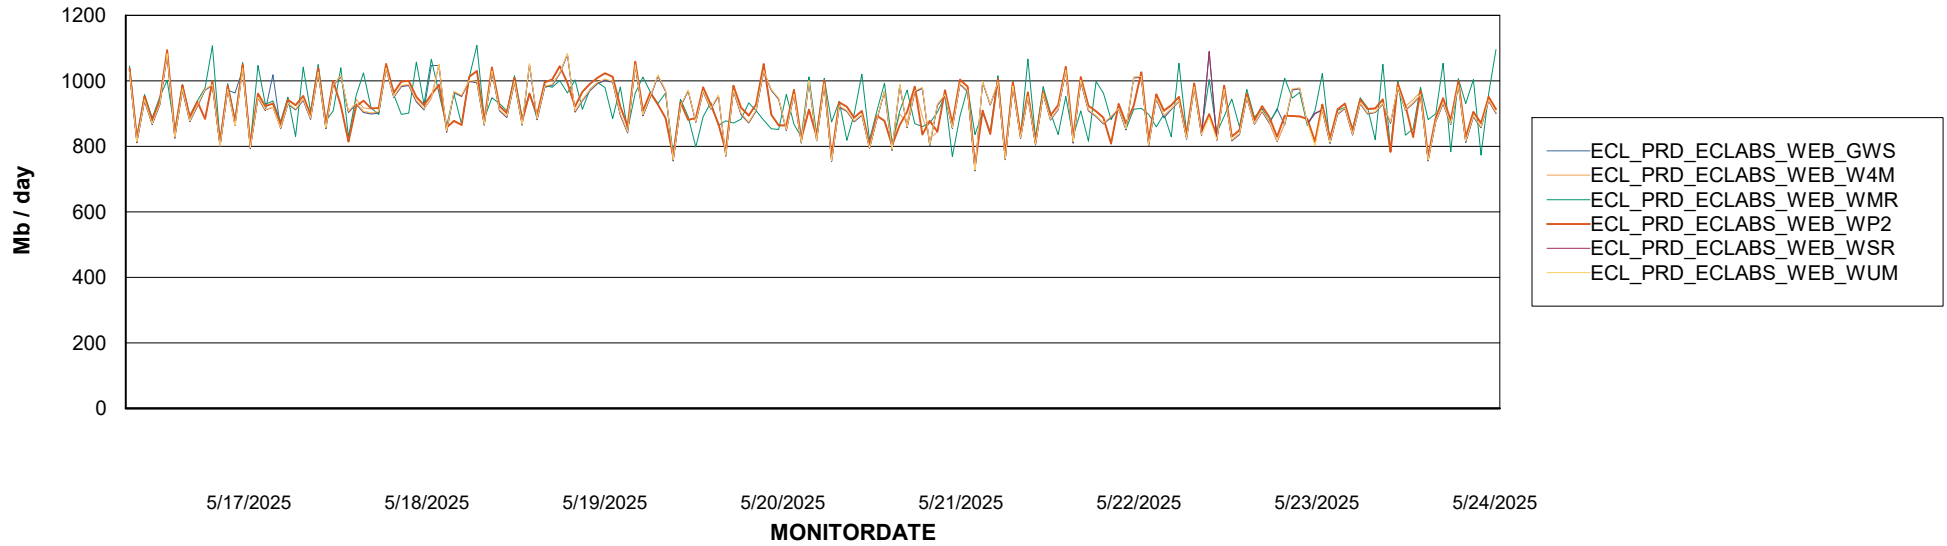

ABSolute Web Component Services

Avg memory used per ABS Web component