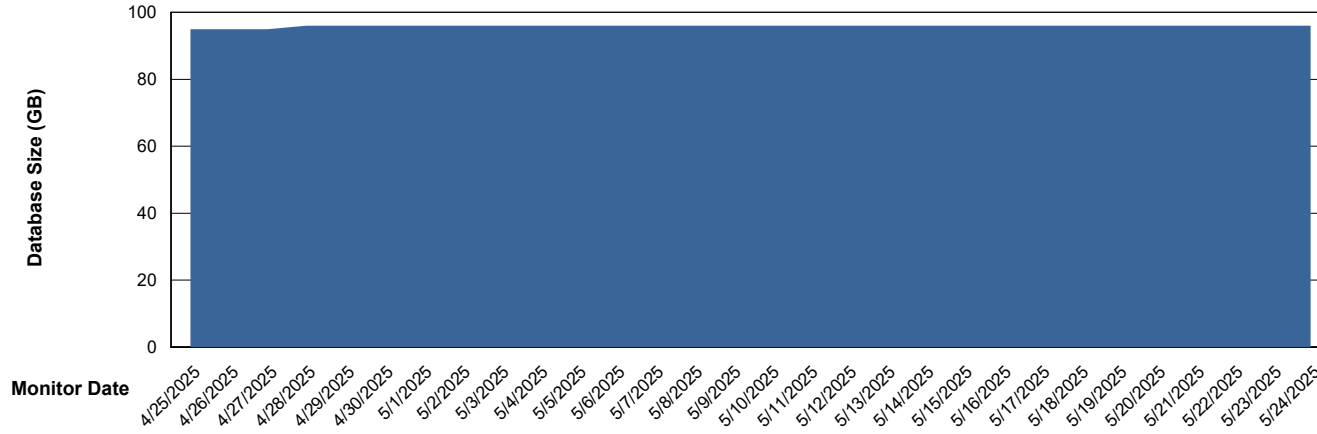

Weekly SLA Customer Report

Customer ECL_Production
Database ID 156

Database Performance ECL_PRD_ECLABS-TEST_HSBABS1

DB Processes Max 1,000

Weekly SLA Customer Report

Customer ECL_Production
Database ID 156

DATABASE SIZE ECL_PRD_ECLABS_ABS1

Database growth over last month

DATABASE SIZE ECL_PRD_ECL-ABS-BI_ABS1

Database growth over last month

Weekly SLA Customer Report

Customer ECL_Production
 Database ID 156

Database Tablespace ECL_PRD_ECLABS_ABS1