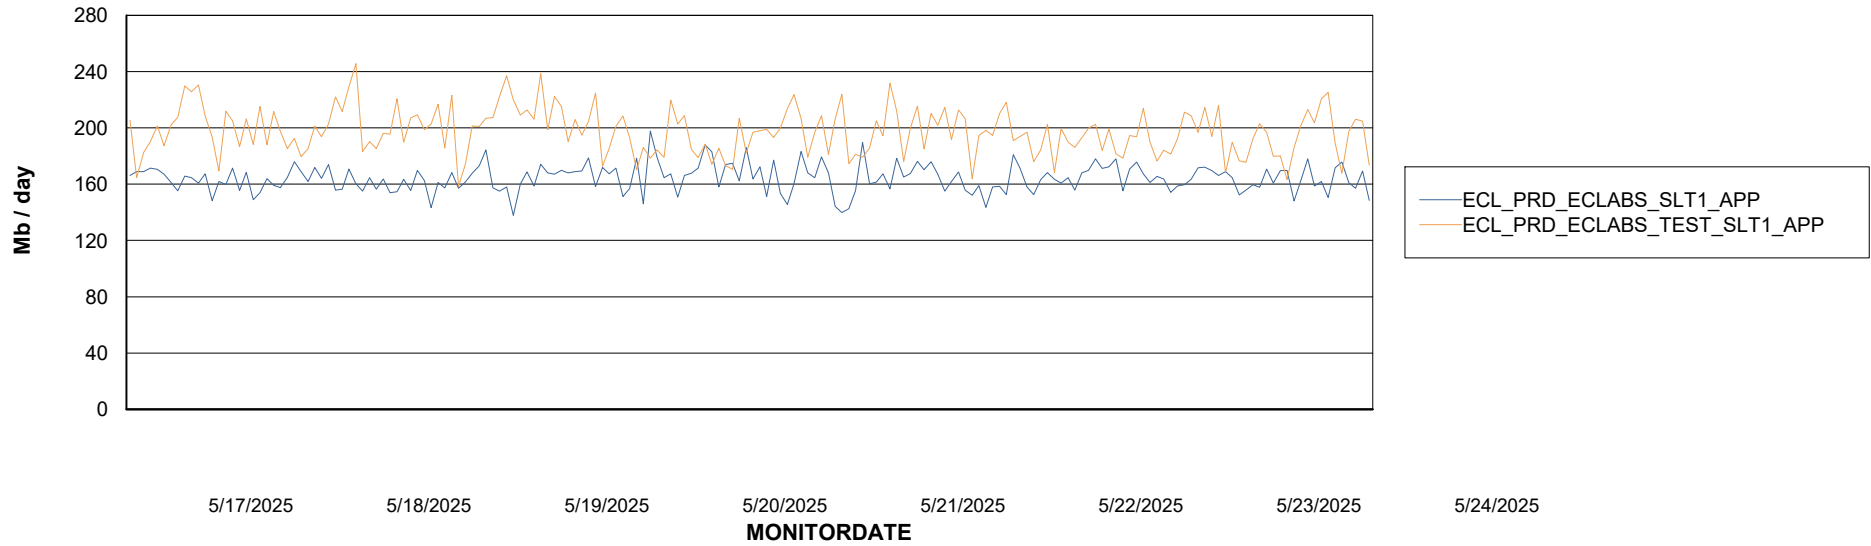

ABSSolute Application Server Services

Avg memory used per ABS Server Service