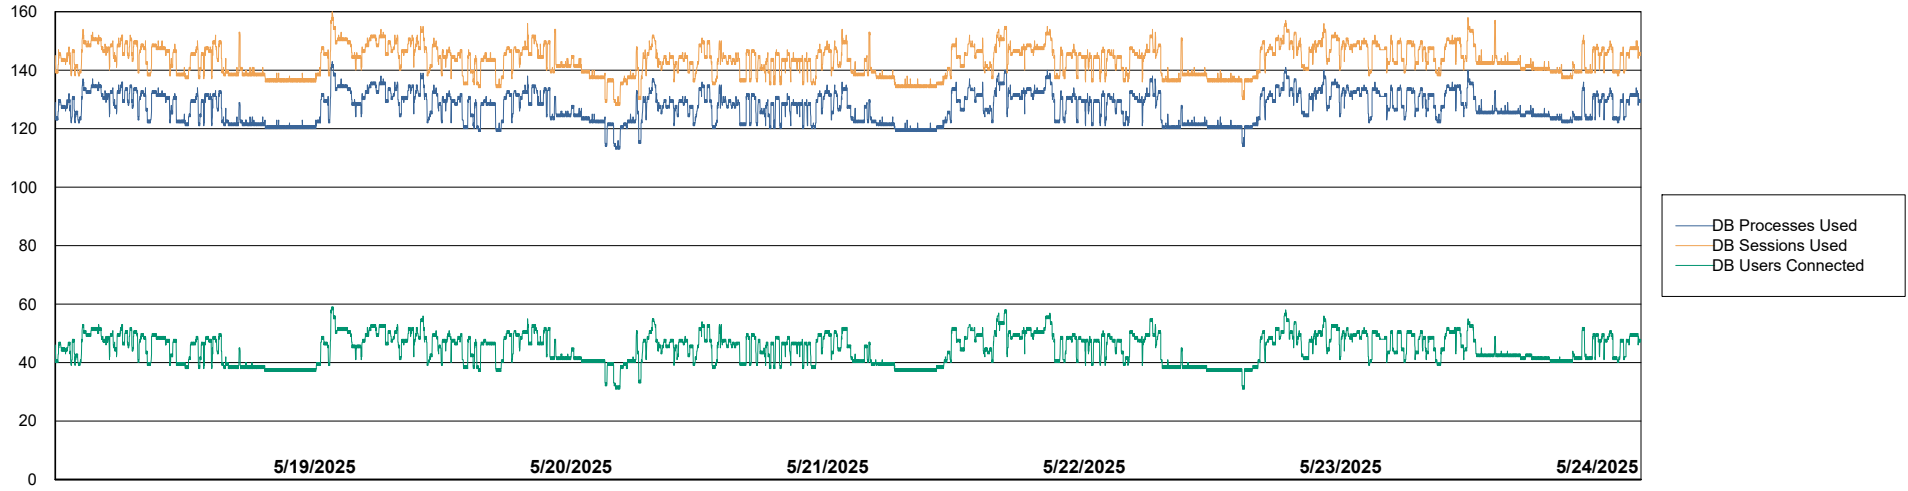

Weekly SLA Customer Report

Customer ECL_Production
Database ID 156

Database Performance ECL_PRD_ECLABS_ABS1

Weekly SLA Customer Report

Customer ECL_Production
Database ID 156

Database Performance ECL_PRD_ECL-ABS-BI_ABS1