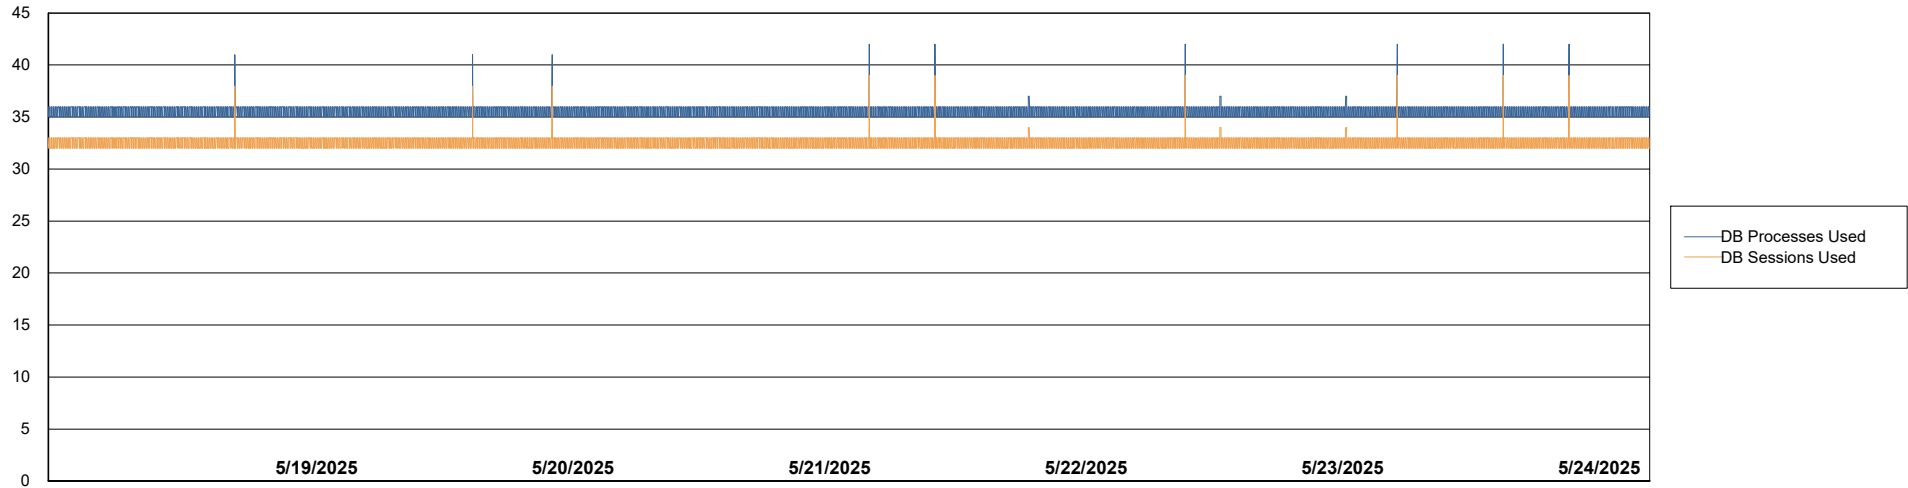

Database Performance ECL_PRD_ECLABS-TEST_HSBABS1

DB Processes Max 1,000