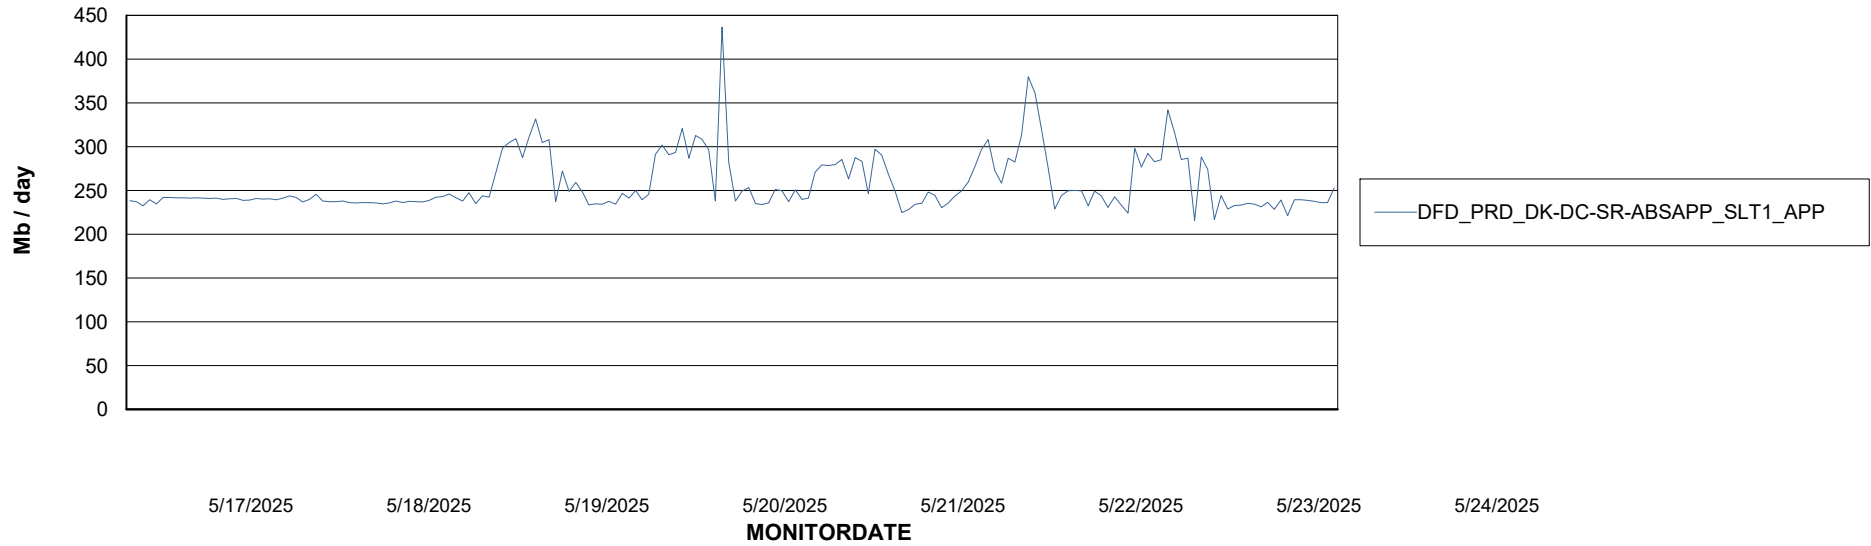

ABSSolute Application Server Services

Avg memory used per ABS Server Service