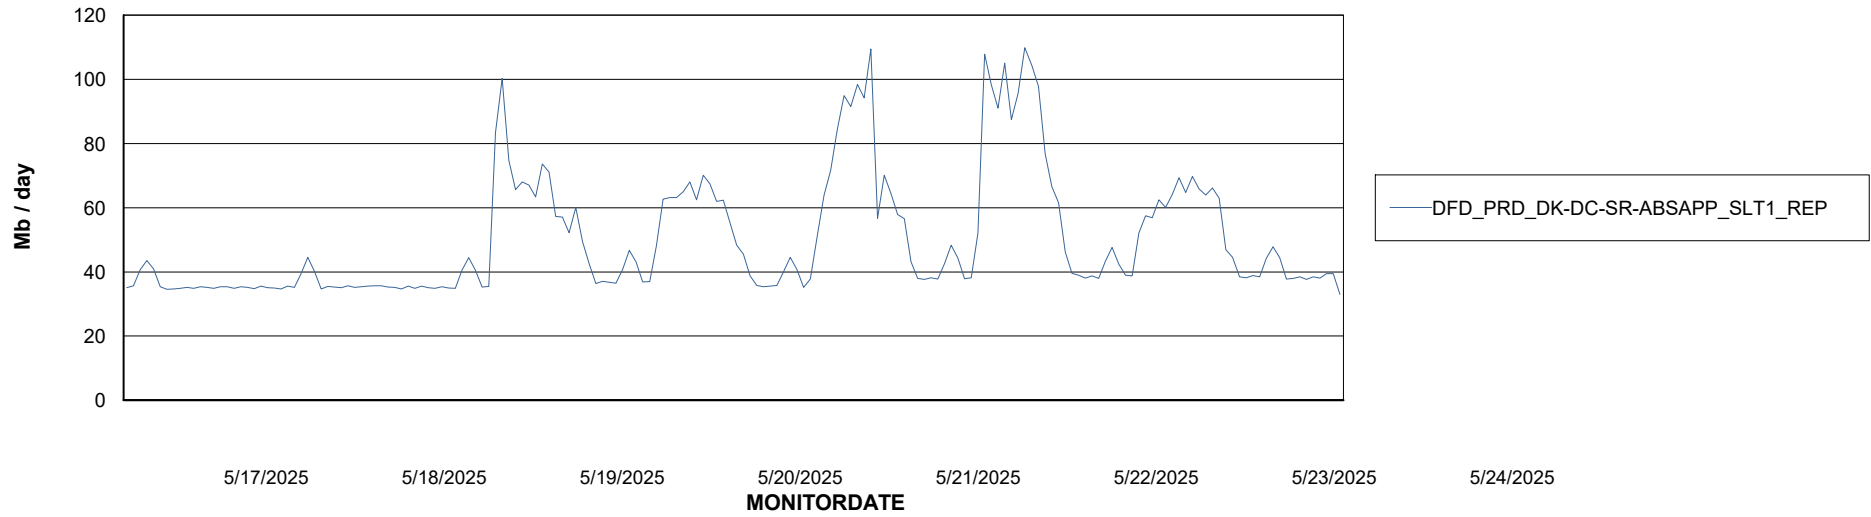

ABSSolute Application ReportServer Services

Avg memory used per ReportServer Service