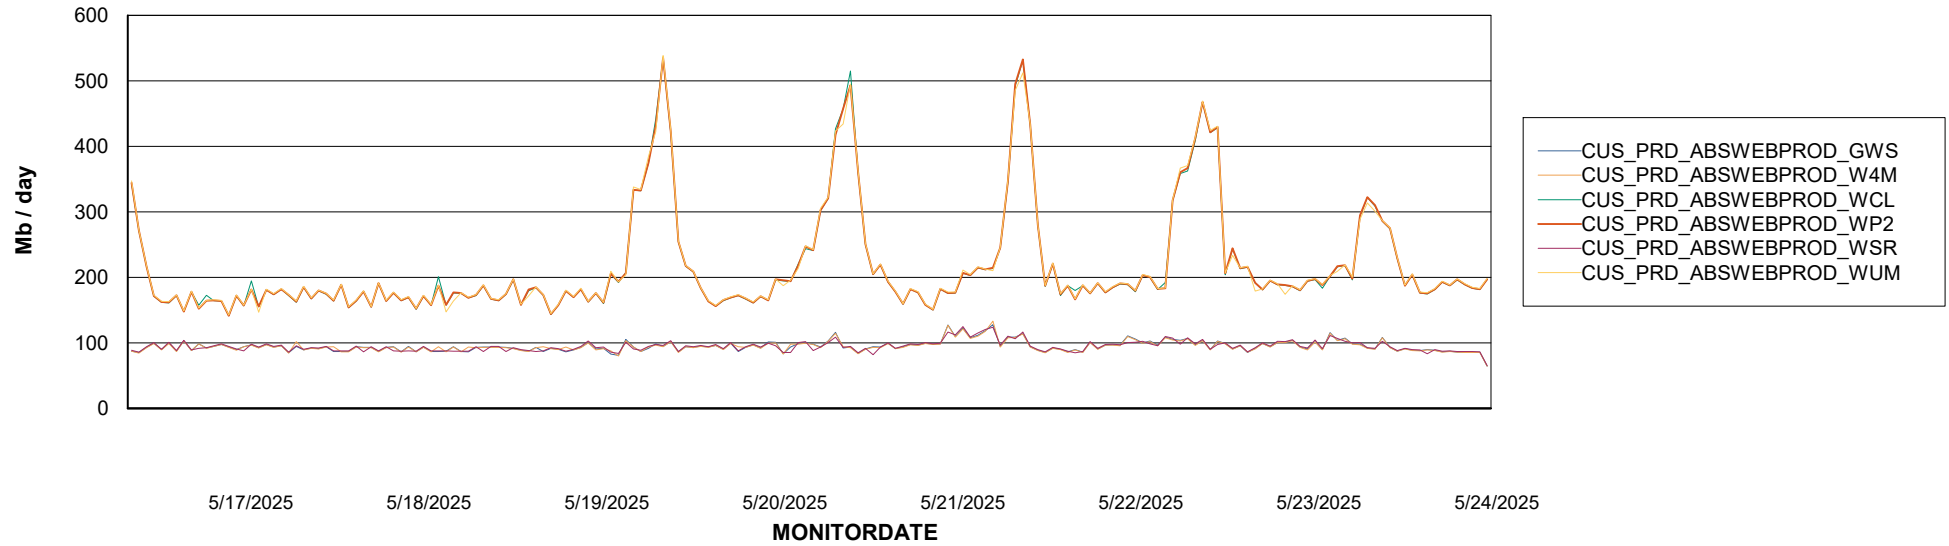

ABSSolute Web Component Services

Avg memory used per ABS Web component