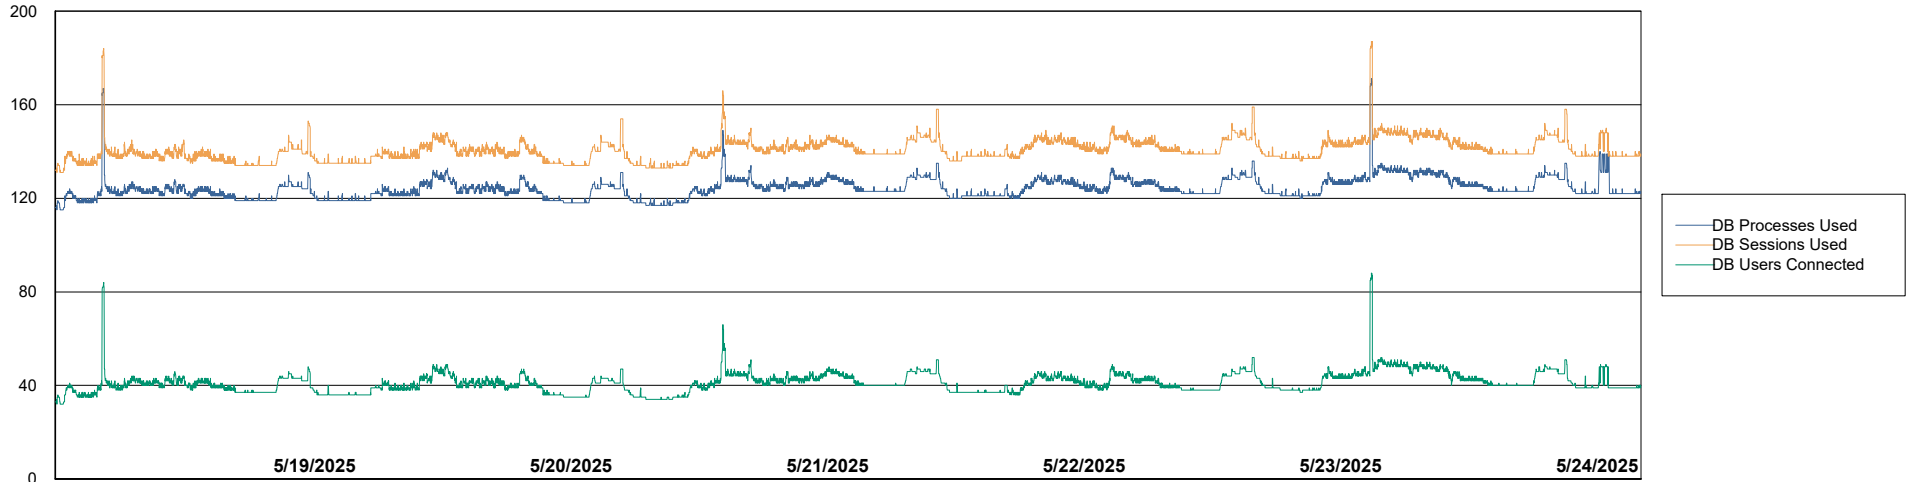

Database Performance CUS_PRD_ABSDB1_ABS1