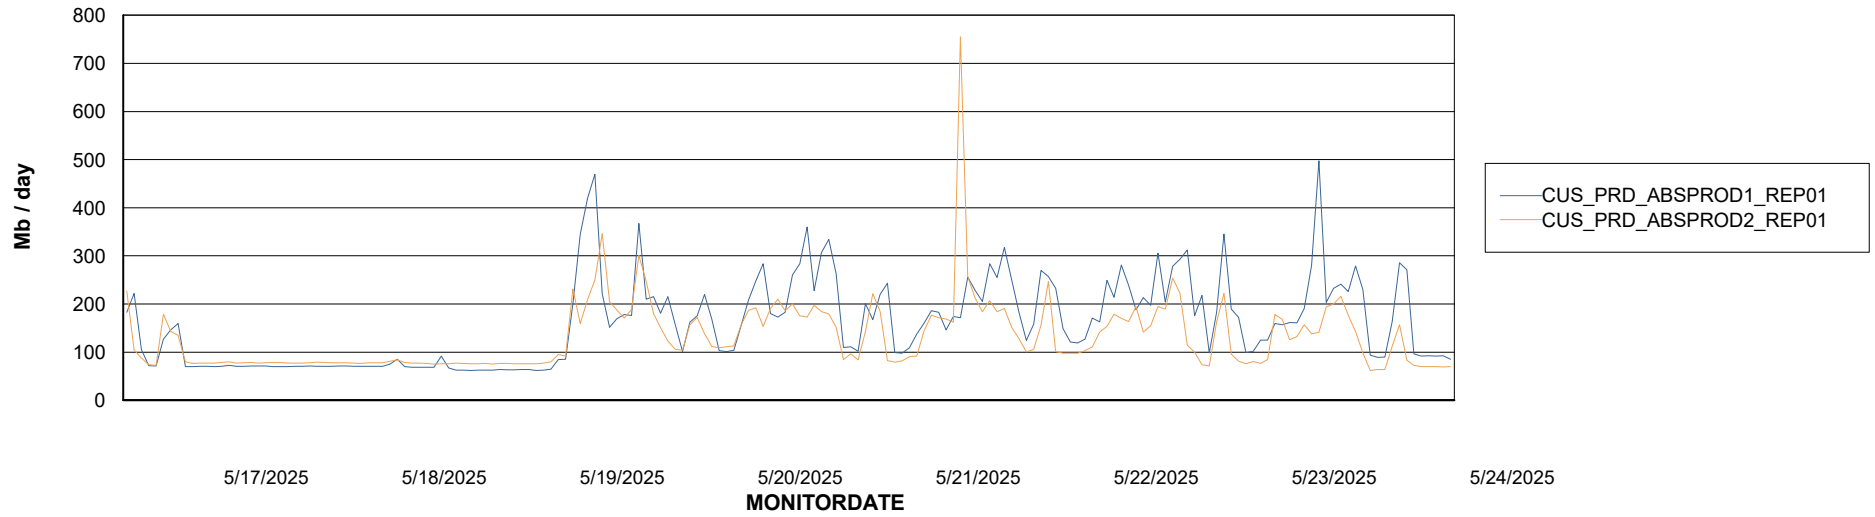

ABSSolute Application ReportServer Services

Avg memory used per ReportServer Service