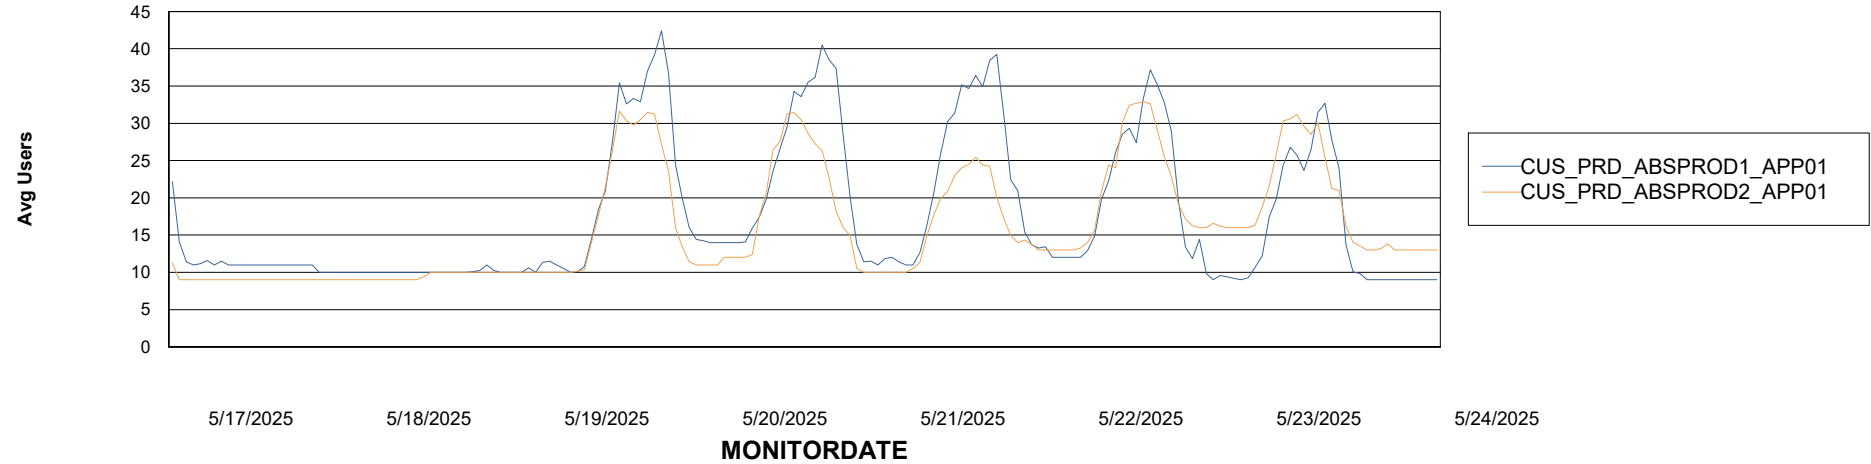

Avg users per day per ABS server