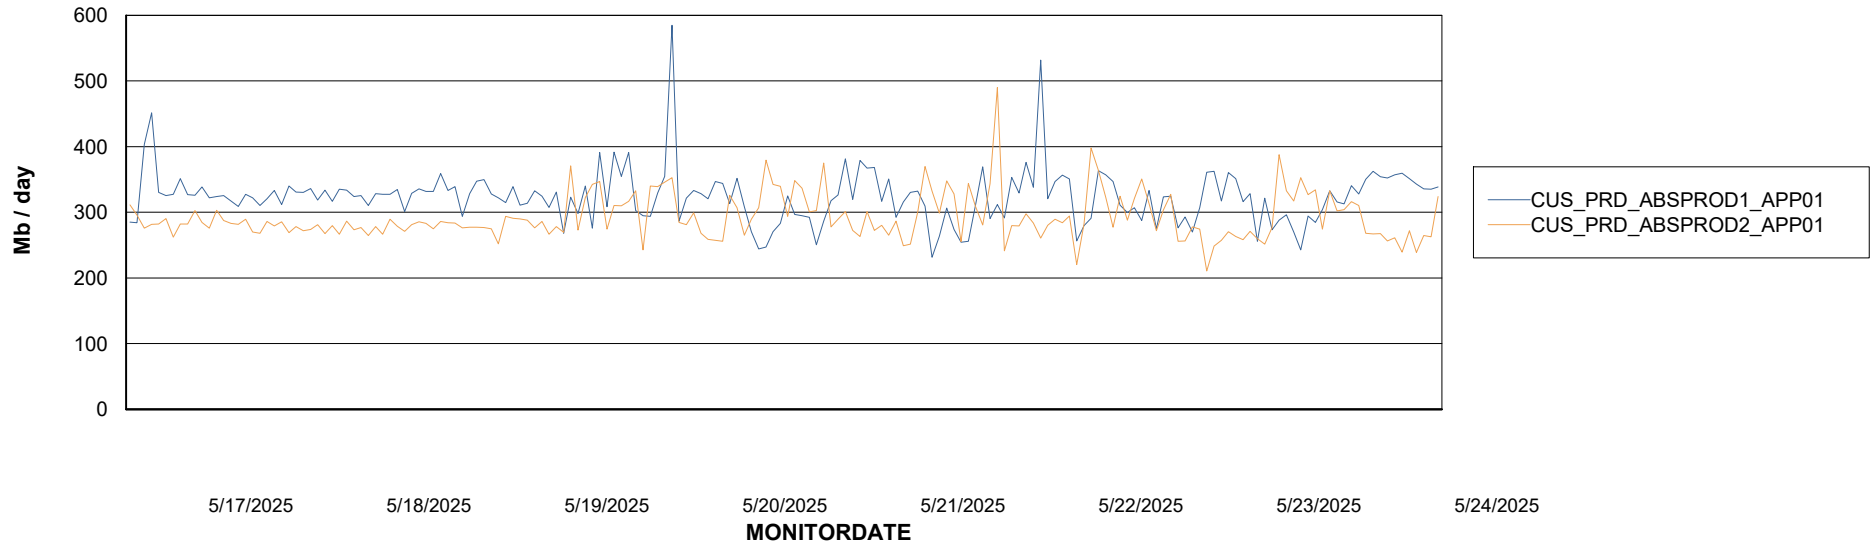

ABSSolute Application Server Services

Avg memory used per ABS Server Service