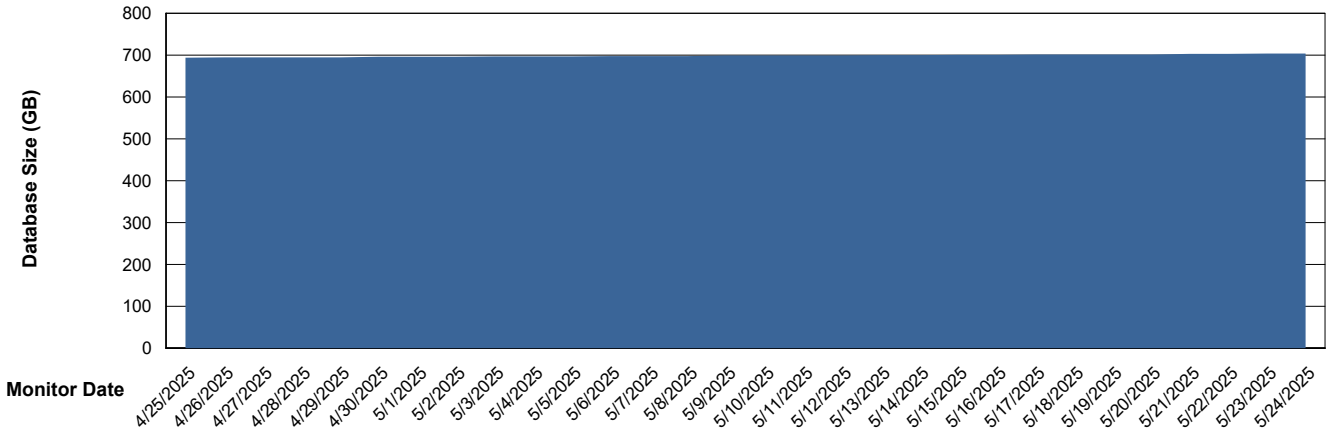

Database growth over last month

Database Tablespace CUS_PRD_ABSDB1_ABS1

Date	Tablespace Name	Filesize (Gb)	Usedsize (Gb)	Percentage free
5/24/2025	ABSDATA	309	257	17
	INDX	513	431	16
5/23/2025	ABSDATA	309	257	17
	INDX	513	431	16
5/22/2025	ABSDATA	303	257	15
	INDX	513	430	16
5/21/2025	ABSDATA	303	257	15
	INDX	513	430	16
5/20/2025	ABSDATA	303	257	15
	INDX	513	430	16
5/19/2025	ABSDATA	303	256	15
	INDX	513	429	16
5/18/2025	ABSDATA	303	257	15
	INDX	513	429	16