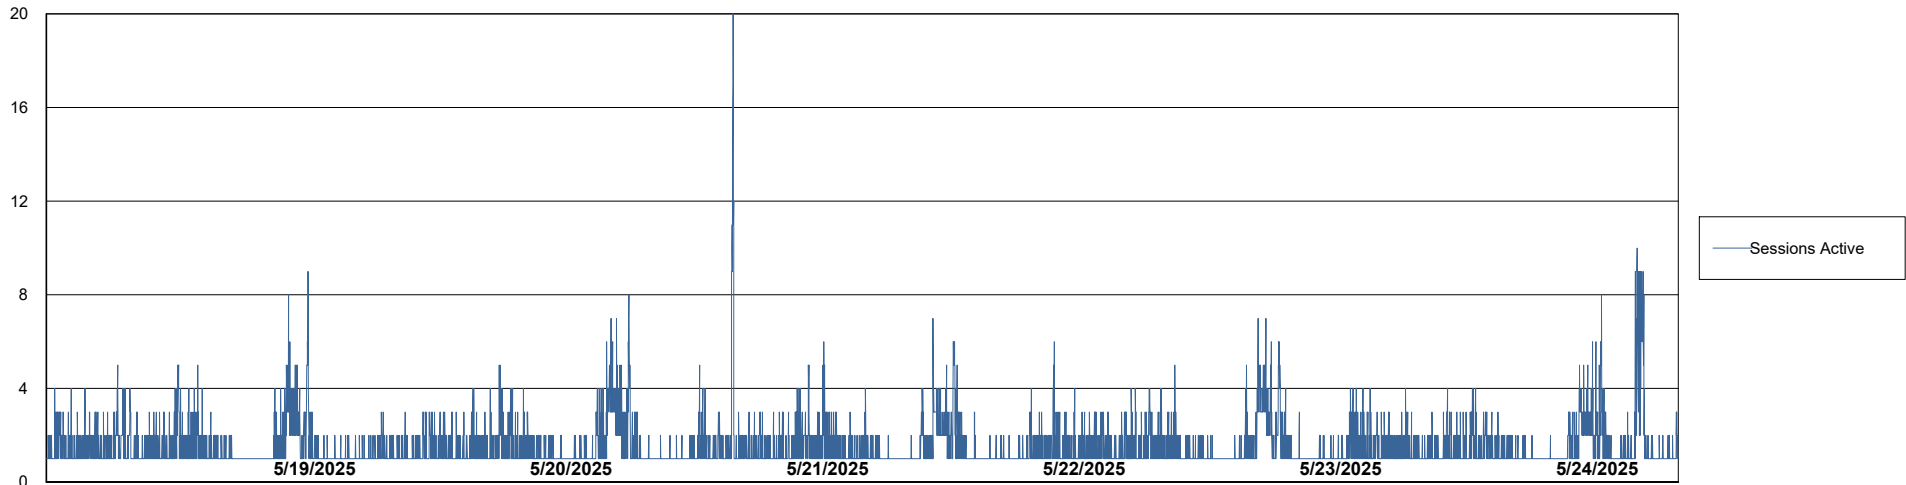

Database Performance CUS_PRD_ABSDB1_ABS1