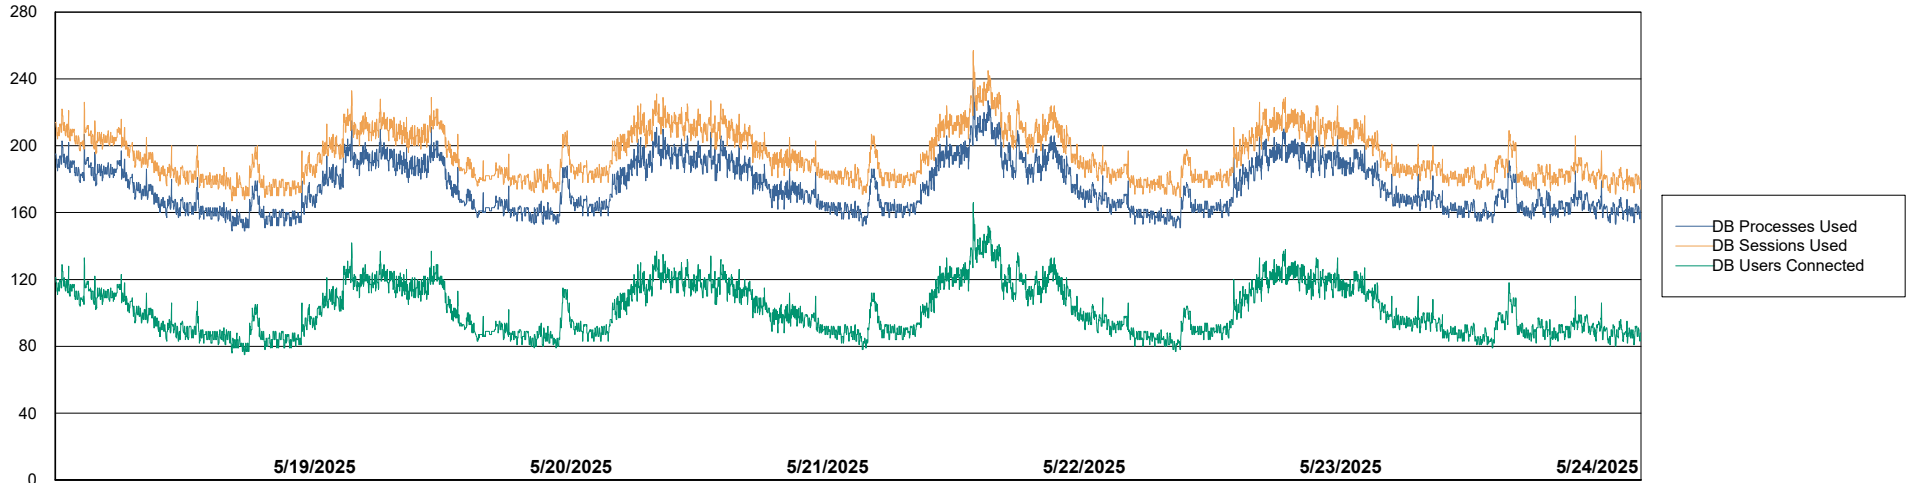

Weekly SLA Customer Report

Customer: CLB OCI AMS Production
Database ID: 196

Database Performance: CLB-BI2-AMS_ABS1_DB

Weekly SLA Customer Report

Customer CLB OCI AMS Production
Database ID 196

Database Performance CLB-DBS1-AMS_PROD_ABS1