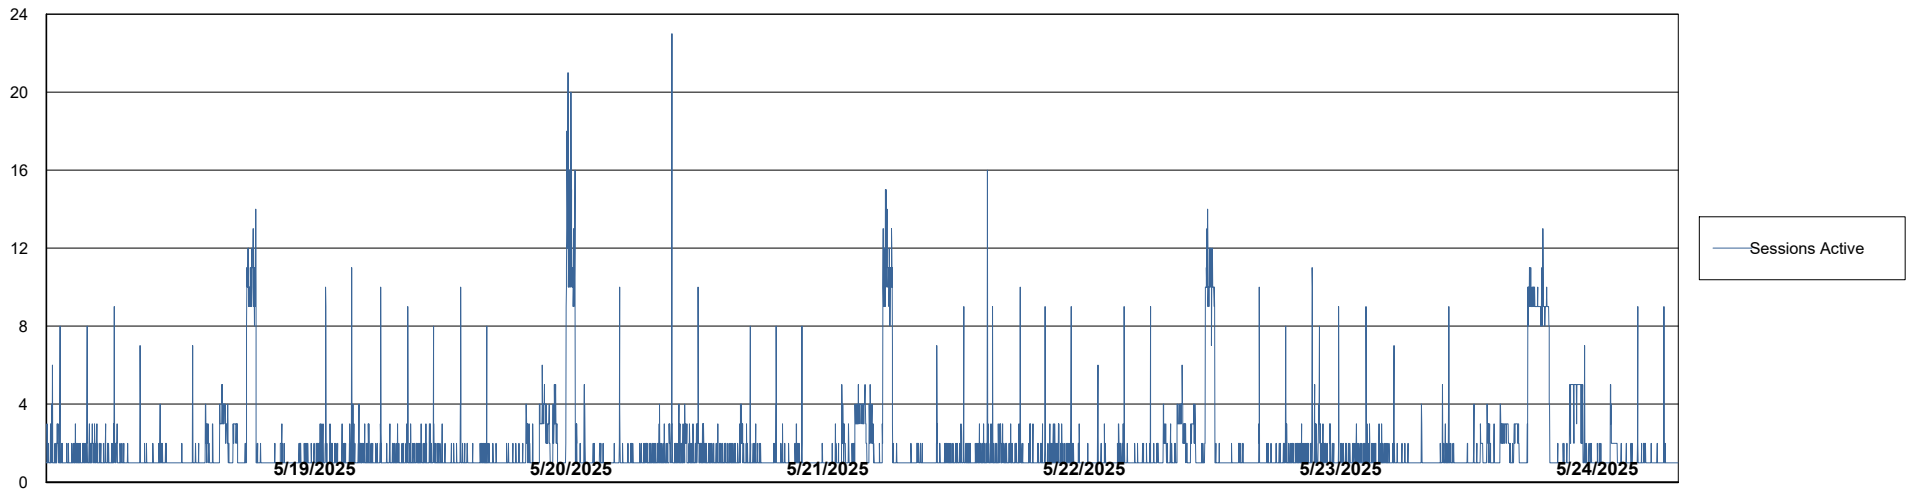

Weekly SLA Customer Report

Customer: CLB OCI AMS Production
Database ID: 196

Database Performance: CLB-BI2-AMS_ABS1_DB

Weekly SLA Customer Report

Customer CLB OCI AMS Production
Database ID 196

Database Performance CLB-DBS1-AMS_PROD_ABS1