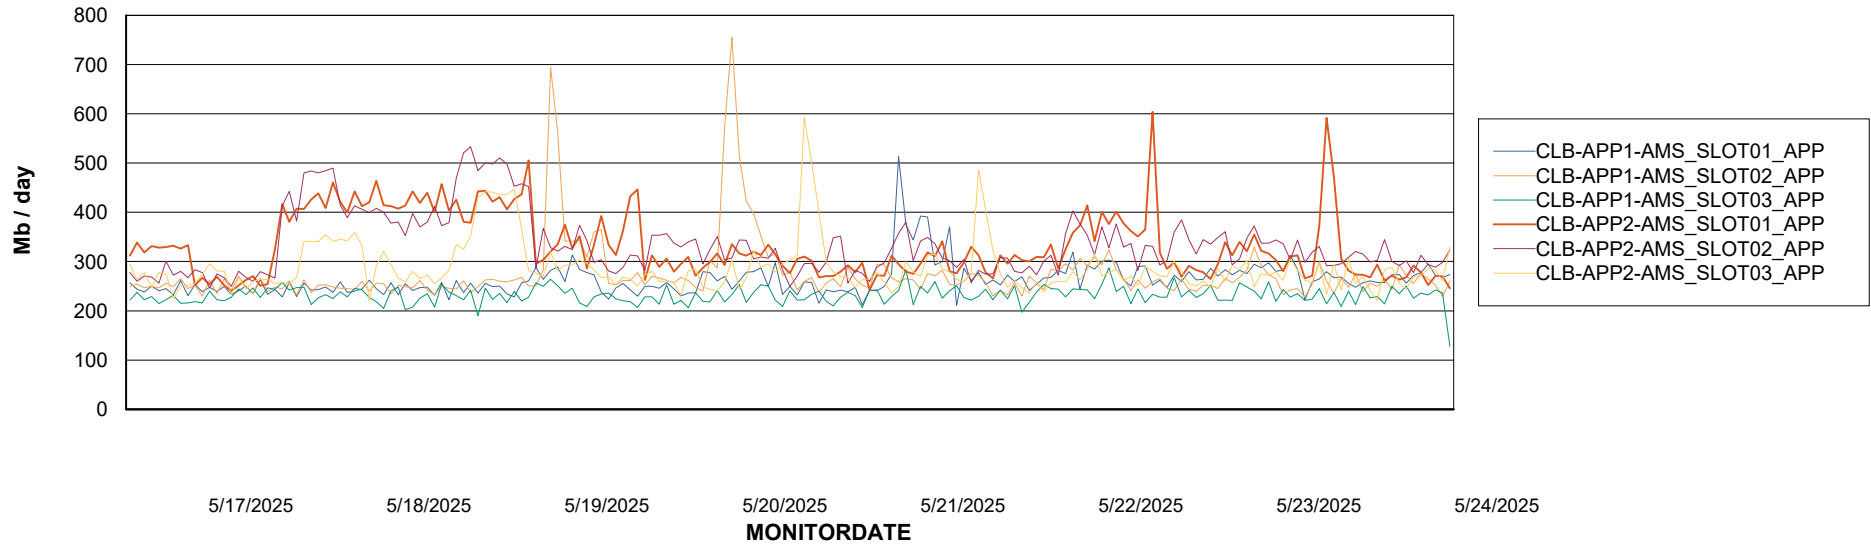

ABSSolute Application Server Services

Avg memory used per ABS Server Service