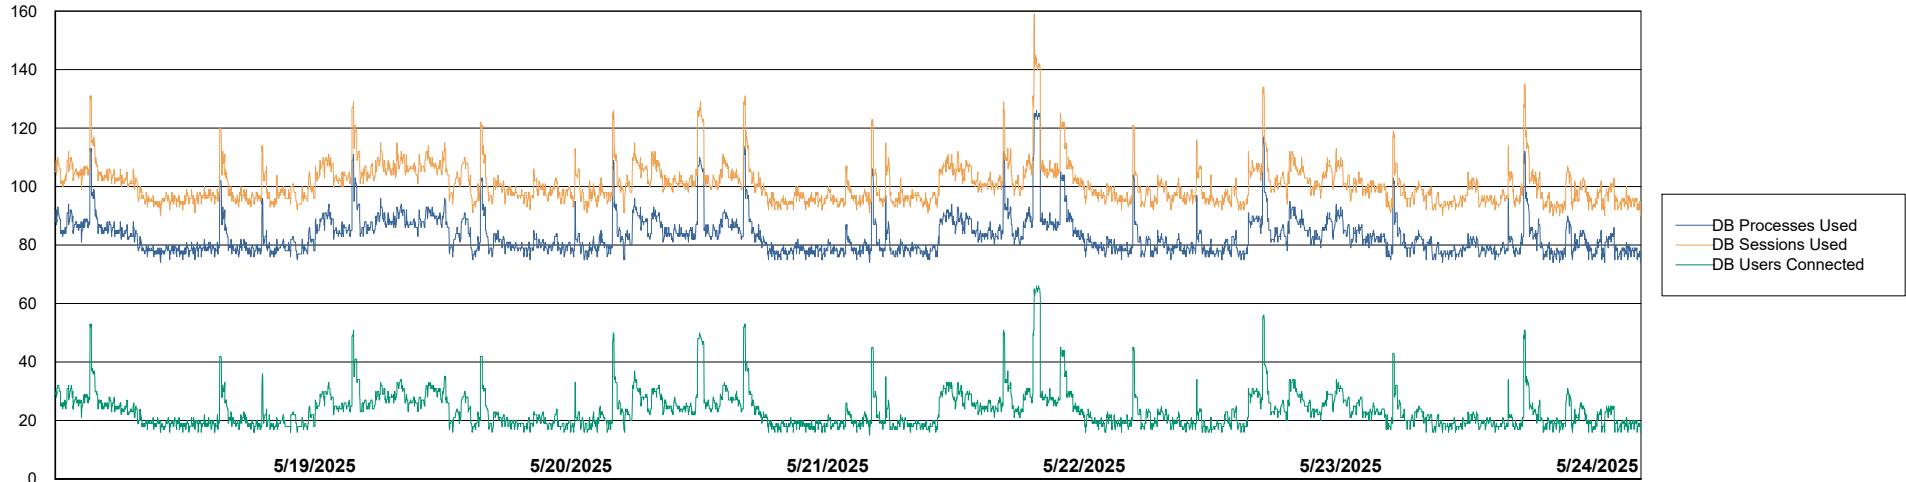

Database Performance: CLB-BI2-AMS_ABS1_DB