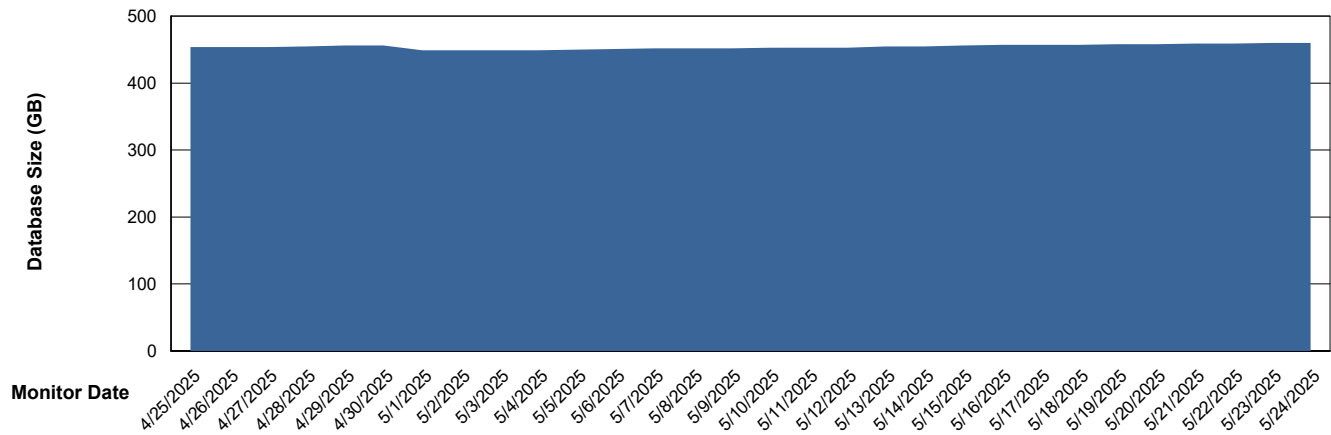

Customer CLB OCI AMS Production
Database ID 196

DATABASE SIZE CLB-BI2-AMS_ABS1_DB

Database growth over last month

DATABASE SIZE CLB-DBS1-AMS_PROD_ABS1

Database growth over last month

Weekly SLA Customer Report