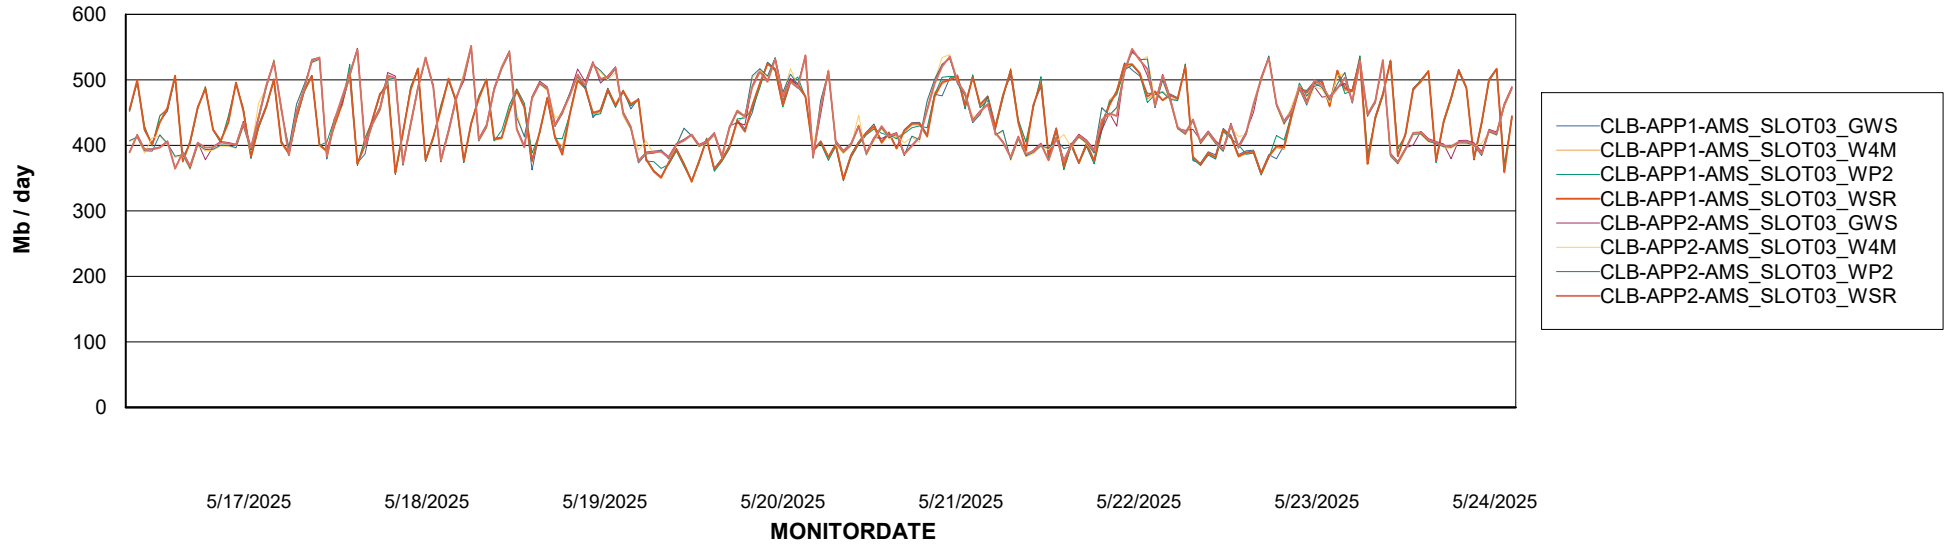

ABSSolute Web Component Services

Avg memory used per ABS Web component