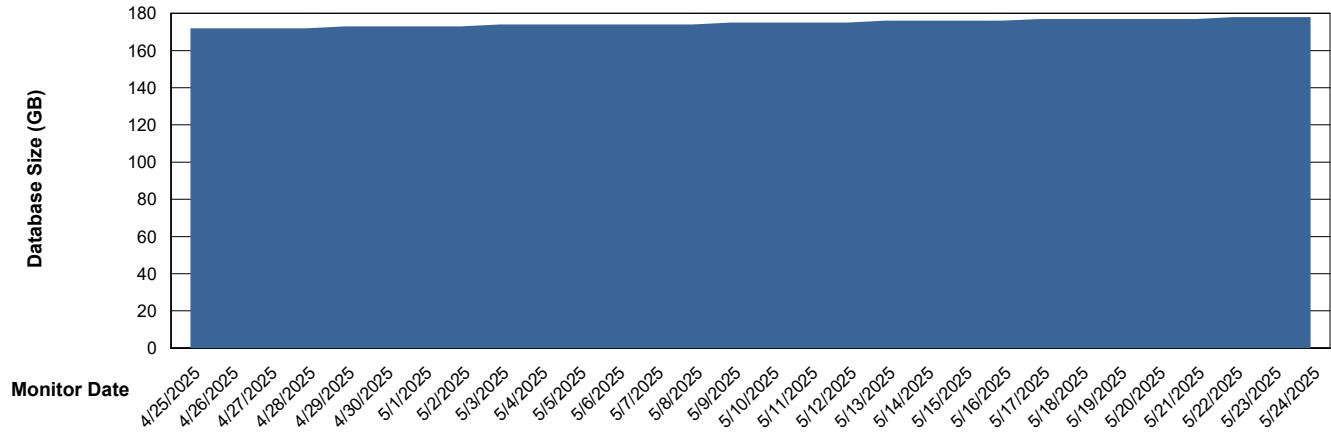

DATABASE SIZE CLB-BI2-AMS_ABS1_DB

Database growth over last month