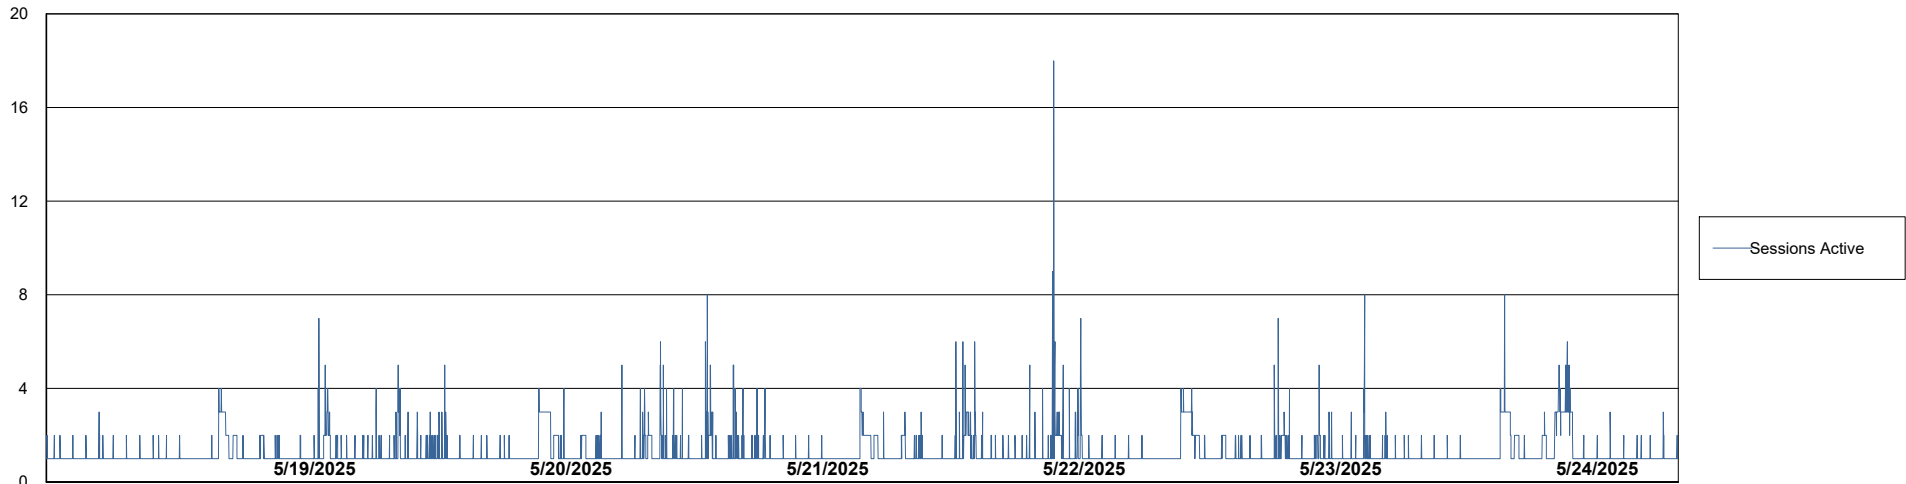

Database Performance: CLB-BI2-AMS_ABS1_DB