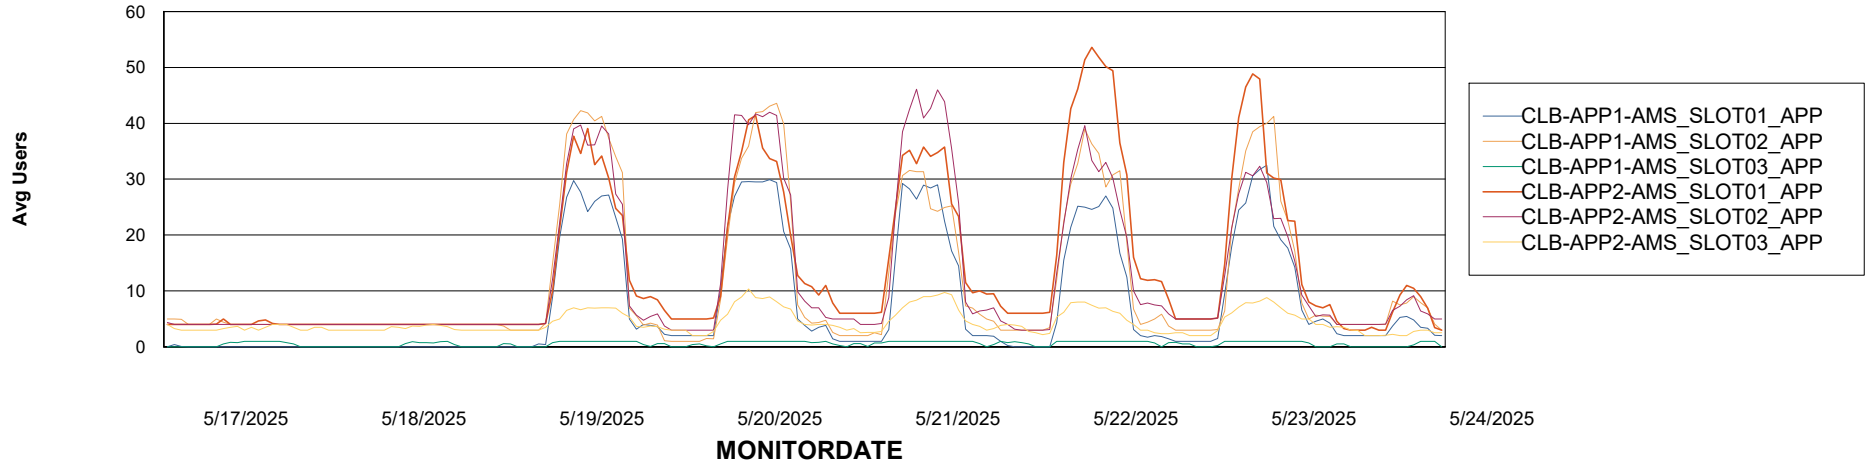

Avg users per day per ABS server