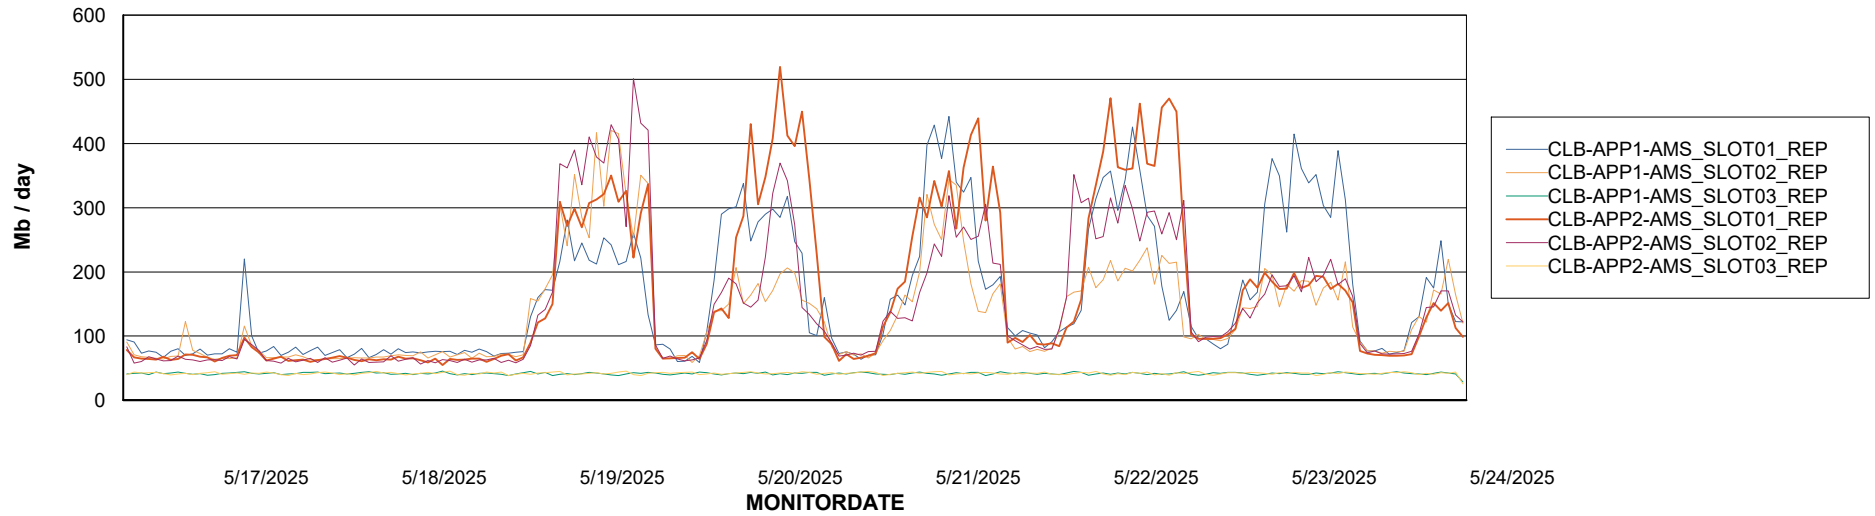

Avg memory used per ABS Server Service

Avg users per day per ABS server

Weekly SLA Customer Report

Customer: CLB OCI AMS Production
Database ID: 196

ABSSolute Application ReportServer Services

Avg memory used per ReportServer Service