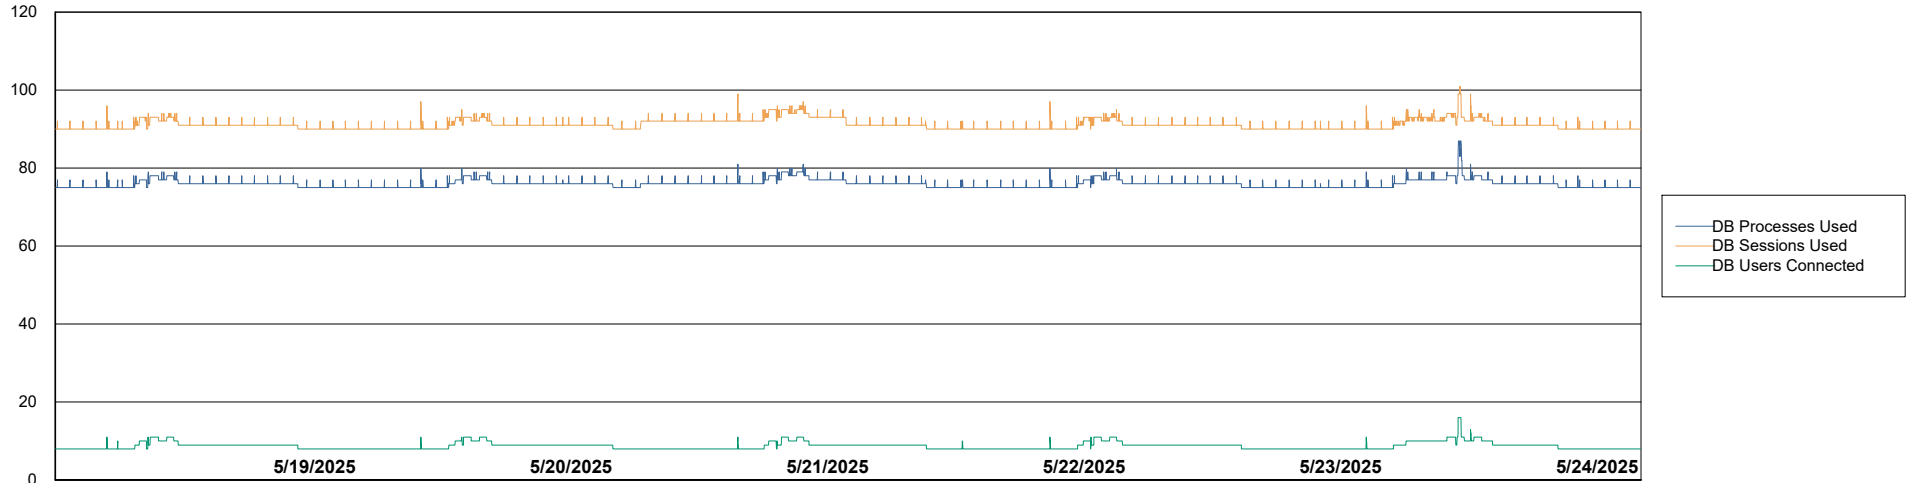

Weekly SLA Customer Report

Customer AUJ_Production
Database ID 41

Database Performance AUJ_ABSEM3_DB

Weekly SLA Customer Report

Customer AUJ_Production
Database ID 41

Database Performance AUJ_BI3_DB

Weekly SLA Customer Report