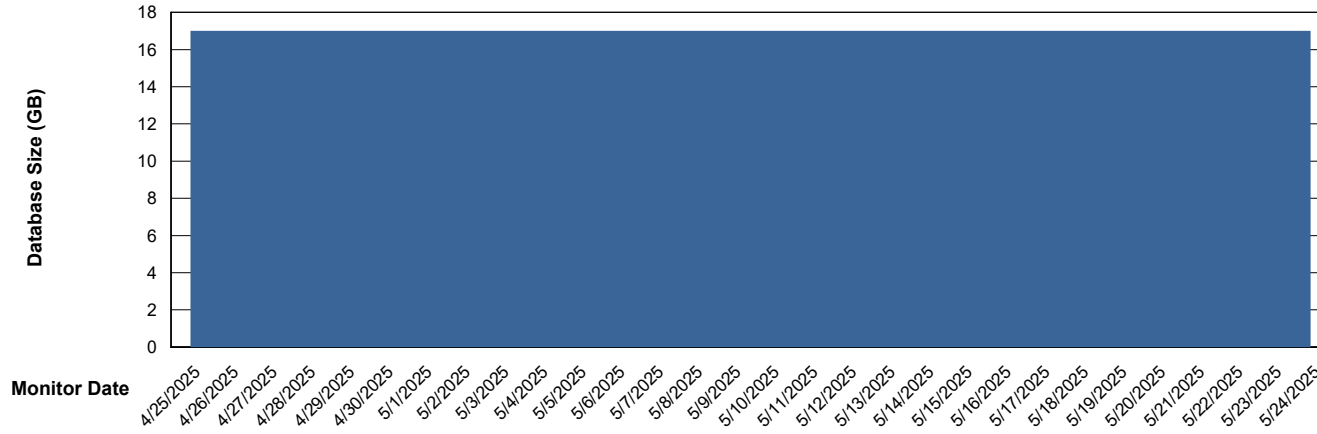

Customer AUJ_Production
Database ID 41

Database Performance AUJ_DB3_Primary

Weekly SLA Customer Report

Customer AUJ_Production
Database ID 41

DATABASE SIZE AUJ_ABSEM3_DB

Database growth over last month

DATABASE SIZE AUJ_BI3_DB

Database growth over last month

Weekly SLA Customer Report

Customer AUJ_Production
Database ID 41

DATABASE SIZE AUJ_DB3_Primary

Database growth over last month

Weekly SLA Customer Report

Customer AUJ_Production
Database ID 41