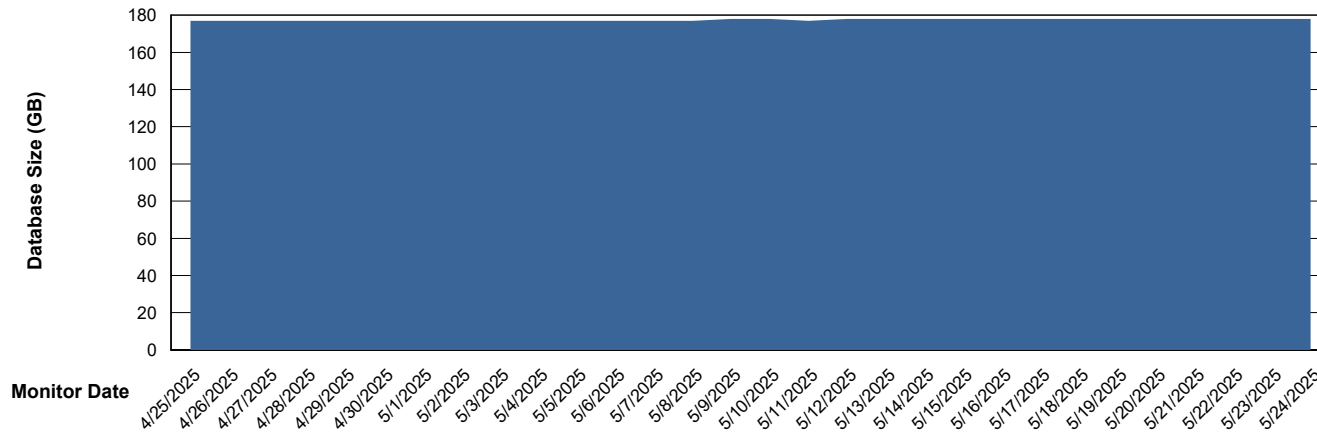

Customer AUJ_Production
Database ID 41

Database Performance AUJ_DB3_Primary

Weekly SLA Customer Report

Customer AUJ_Production
Database ID 41

DATABASE SIZE AUJ_ABSEM3_DB

Database growth over last month

DATABASE SIZE AUJ_BI3_DB

Database growth over last month

Weekly SLA Customer Report

Customer AUJ_Production
Database ID 41

DATABASE SIZE AUJ_DB3_Primary

Database growth over last month

Weekly SLA Customer Report

Customer AUJ_Production
Database ID 41