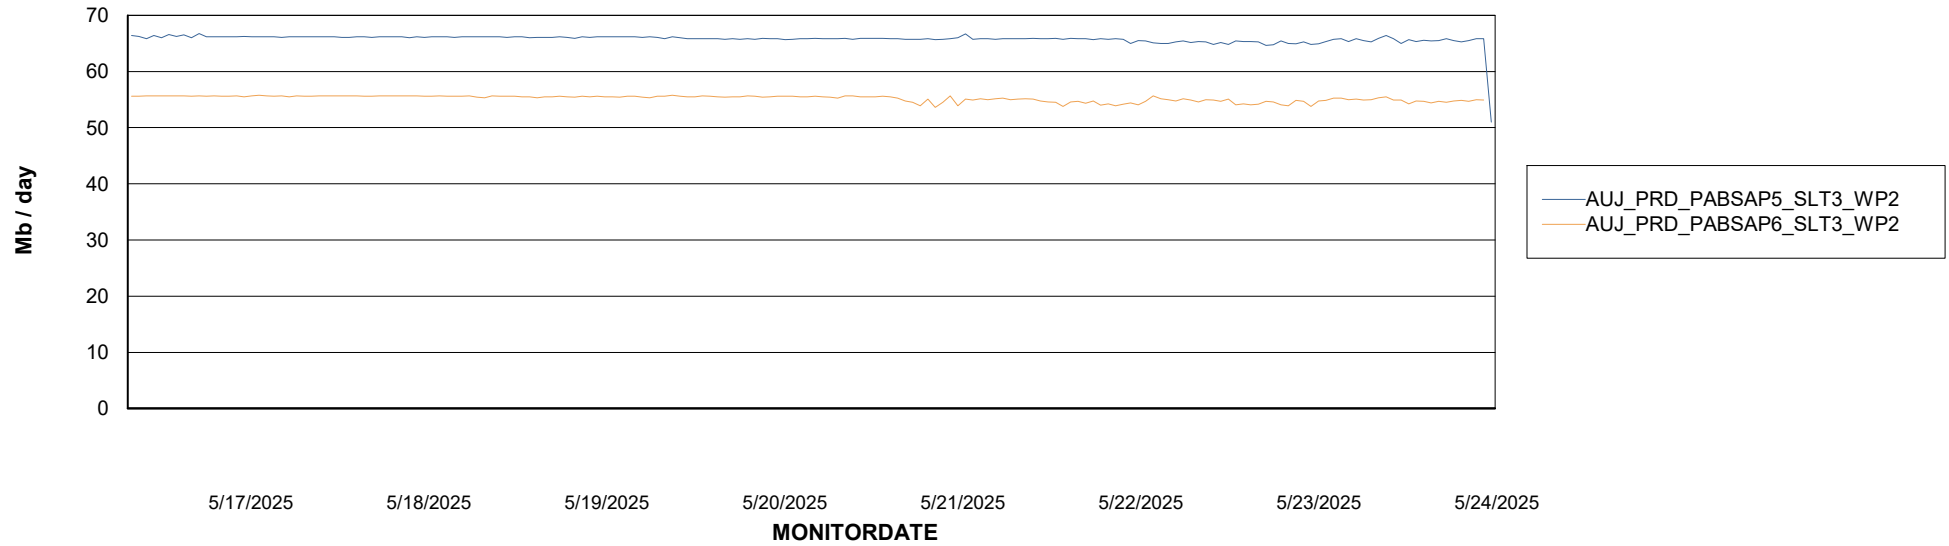

ABSSolute Application ReportServer Services

Avg memory used per ReportServer Service

Weekly SLA Customer Report

Customer AUJ_Production
Database ID 41

ABSolute Web Component Services

Avg memory used per ABS Web component