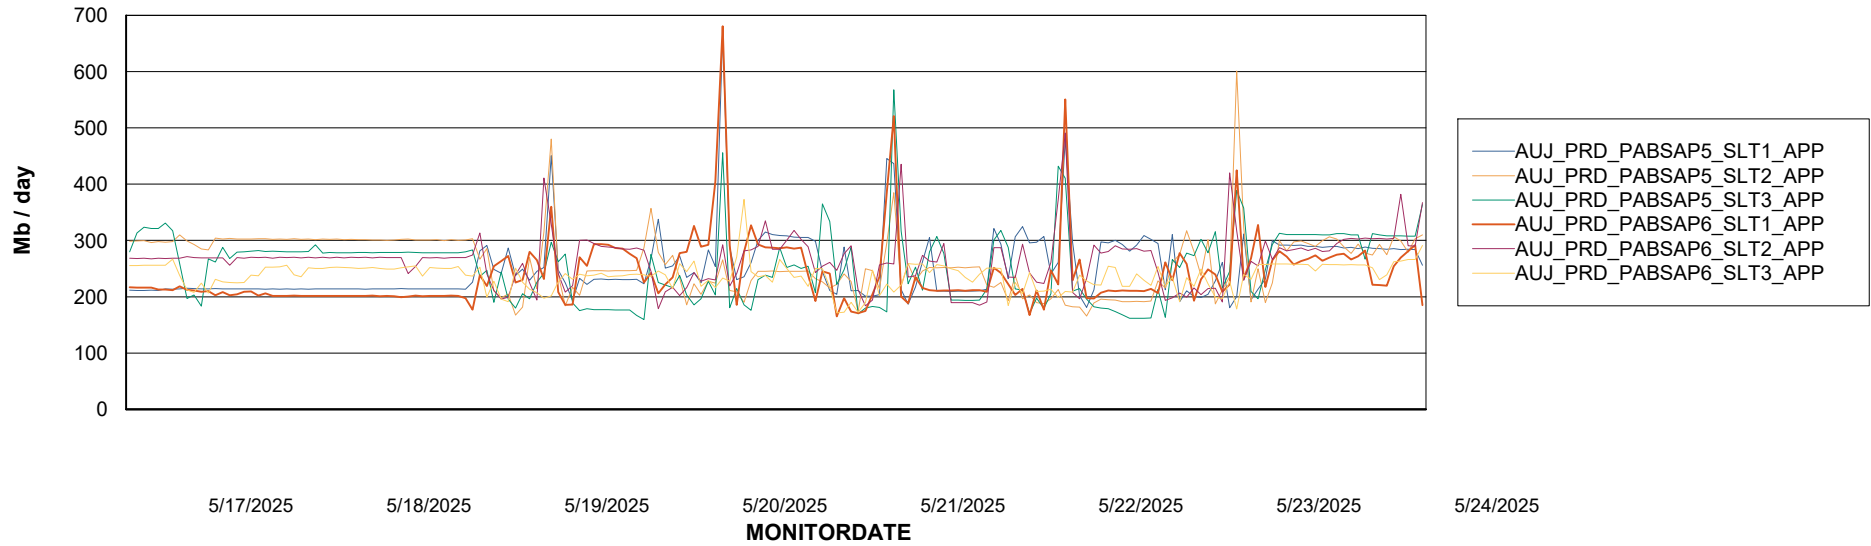

ABSSolute Application Server Services

Avg memory used per ABS Server Service