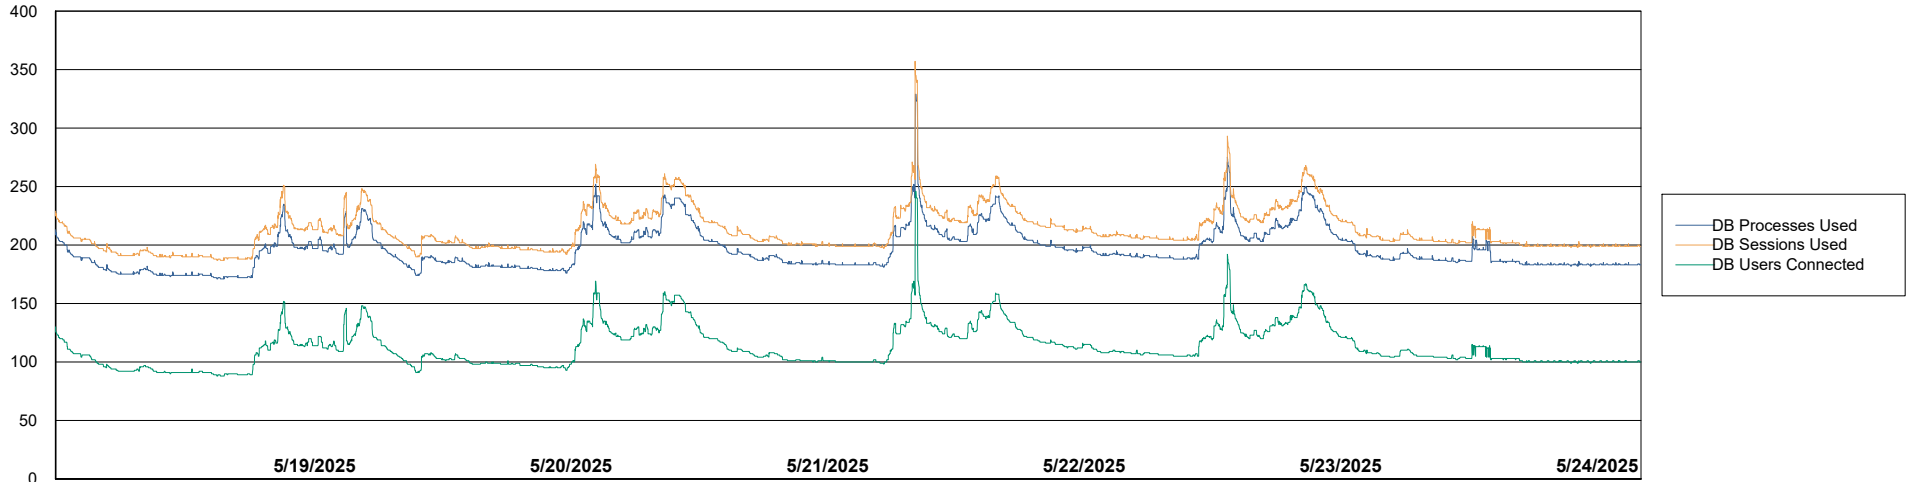

Database Performance AUJ_DB3_Primary