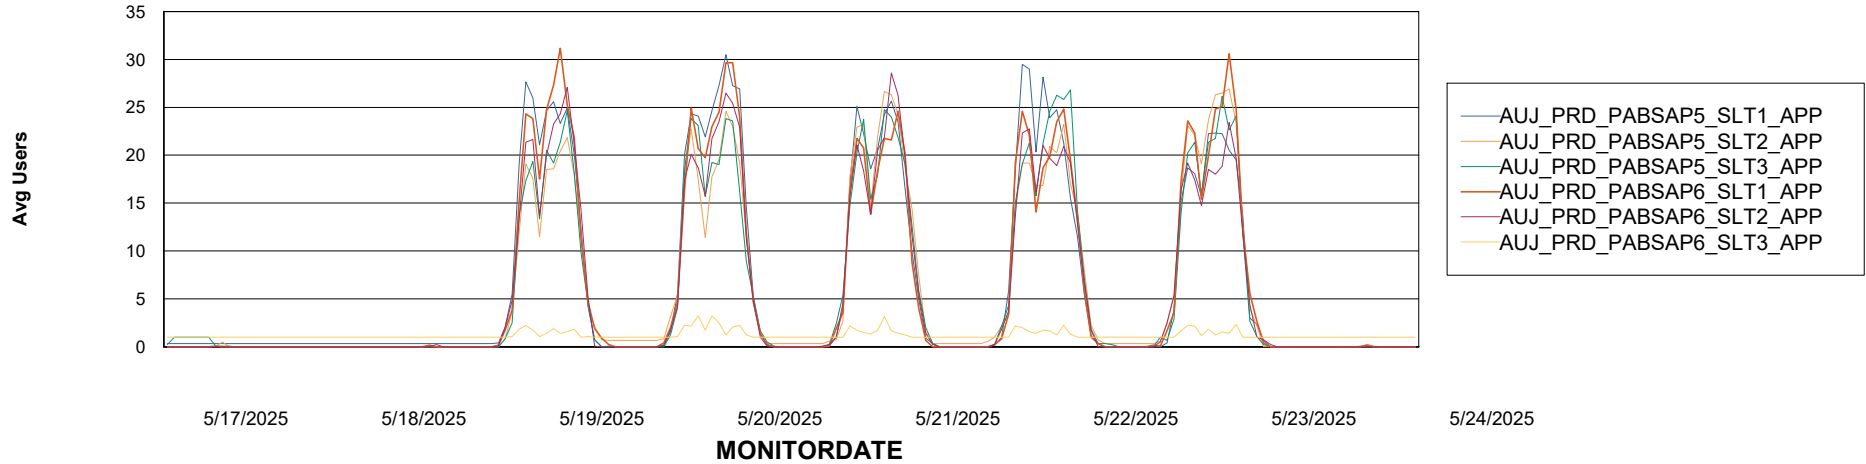

Weekly SLA Customer Report

Customer AUJ_Production
Database ID 41

ABSSolute Application Server Services

Avg memory used per ABS Server Service

Avg users per day per ABS server

Weekly SLA Customer Report

Customer AUJ_Production
Database ID 41