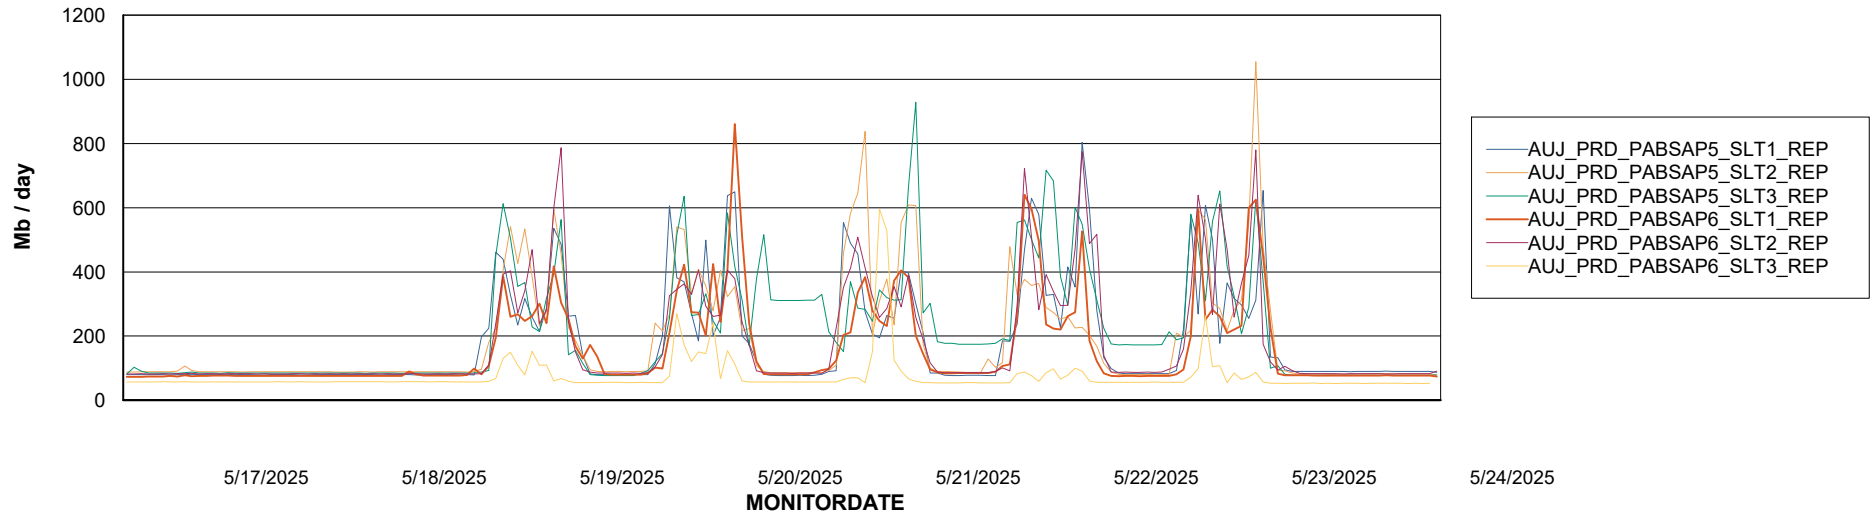

ABSSolute Application ReportServer Services

Avg memory used per ReportServer Service