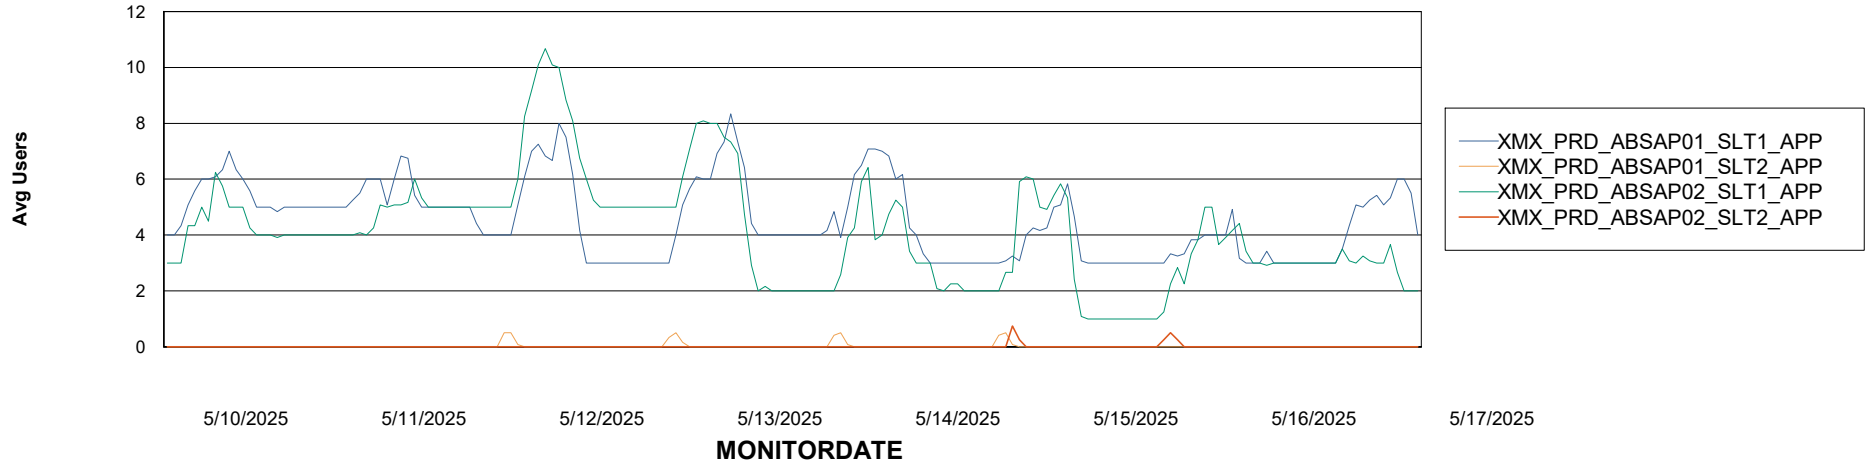

Avg users per day per ABS server