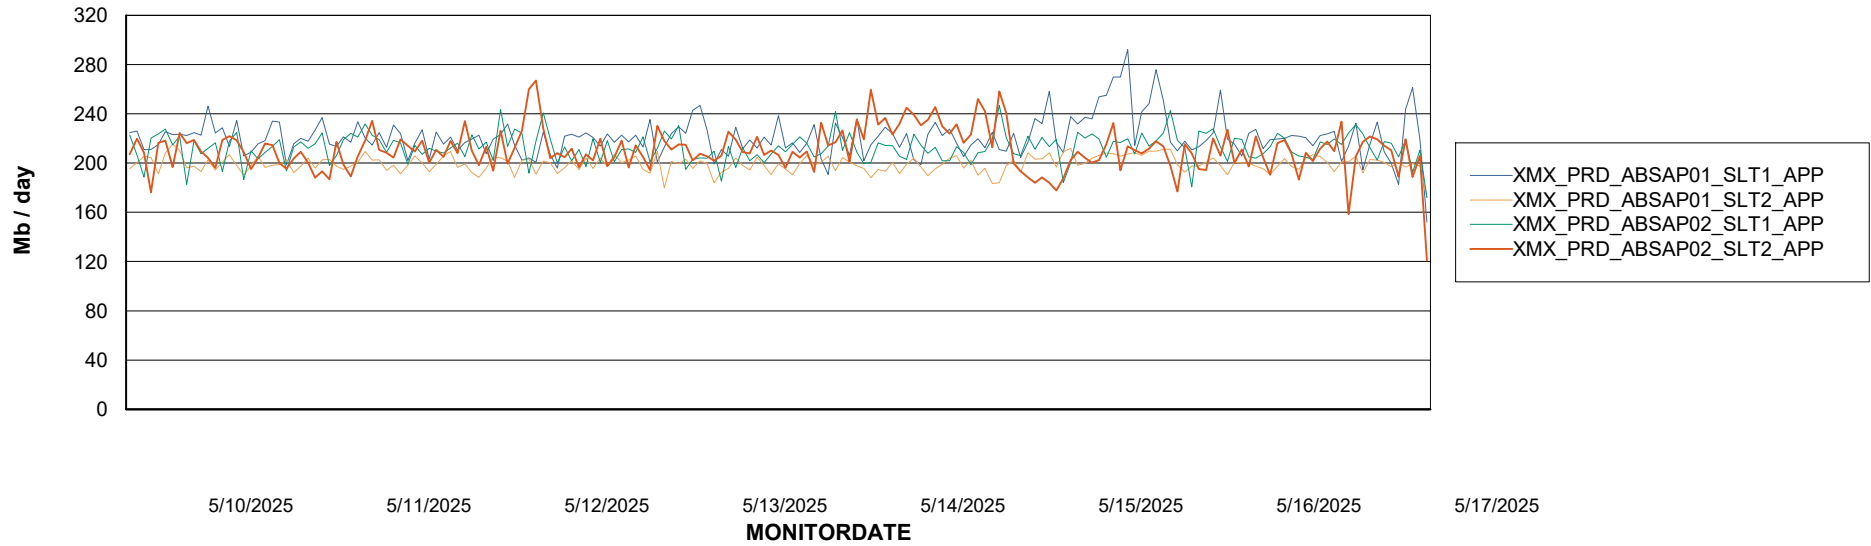

ABSSolute Application Server Services

Avg memory used per ABS Server Service