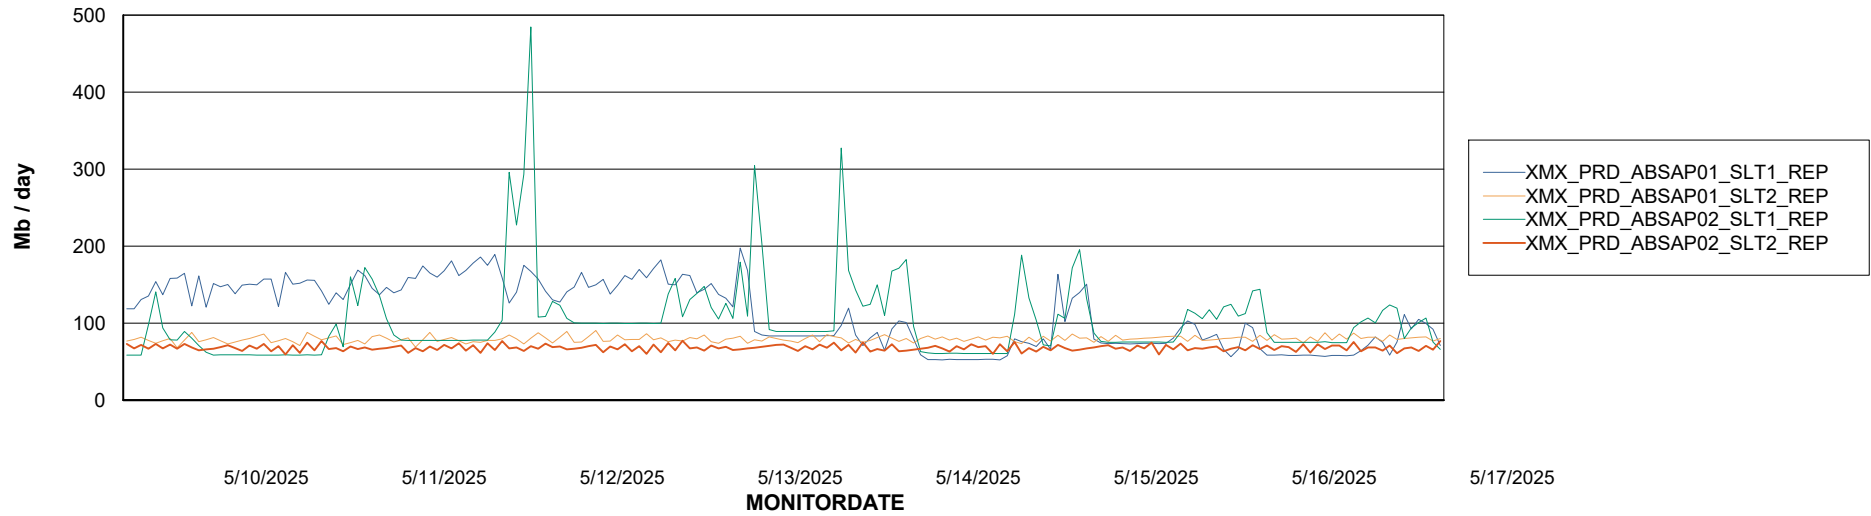

ABSSolute Application ReportServer Services

Avg memory used per ReportServer Service