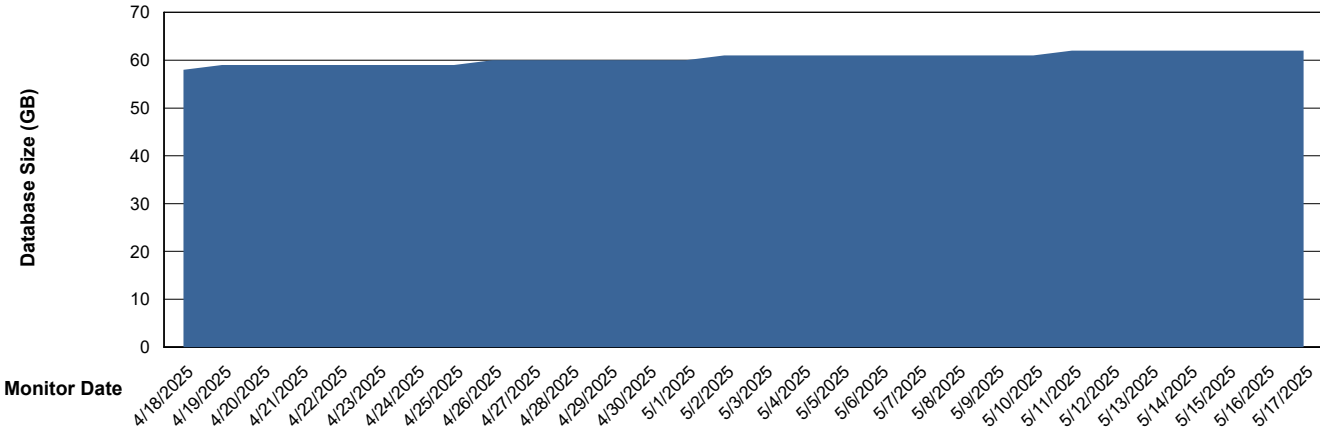

Database growth over last month

Database Tablespace XMX_PROD_ABSDB01_PRDB_ABS1

Date	Tablespace Name	Filesize (Gb)	Usedsize (Gb)	Percentage free
5/17/2025	ABSDATA	52	43	17
	INDX	8	0	100
5/16/2025	ABSDATA	52	43	18
	INDX	8	0	100
5/15/2025	ABSDATA	52	43	18
	INDX	8	0	100
5/14/2025	ABSDATA	52	43	18
	INDX	8	0	100
5/13/2025	ABSDATA	52	42	18
	INDX	8	0	100
5/12/2025	ABSDATA	52	42	19
	INDX	8	0	100
5/11/2025	ABSDATA	52	42	19
	INDX	8	0	100