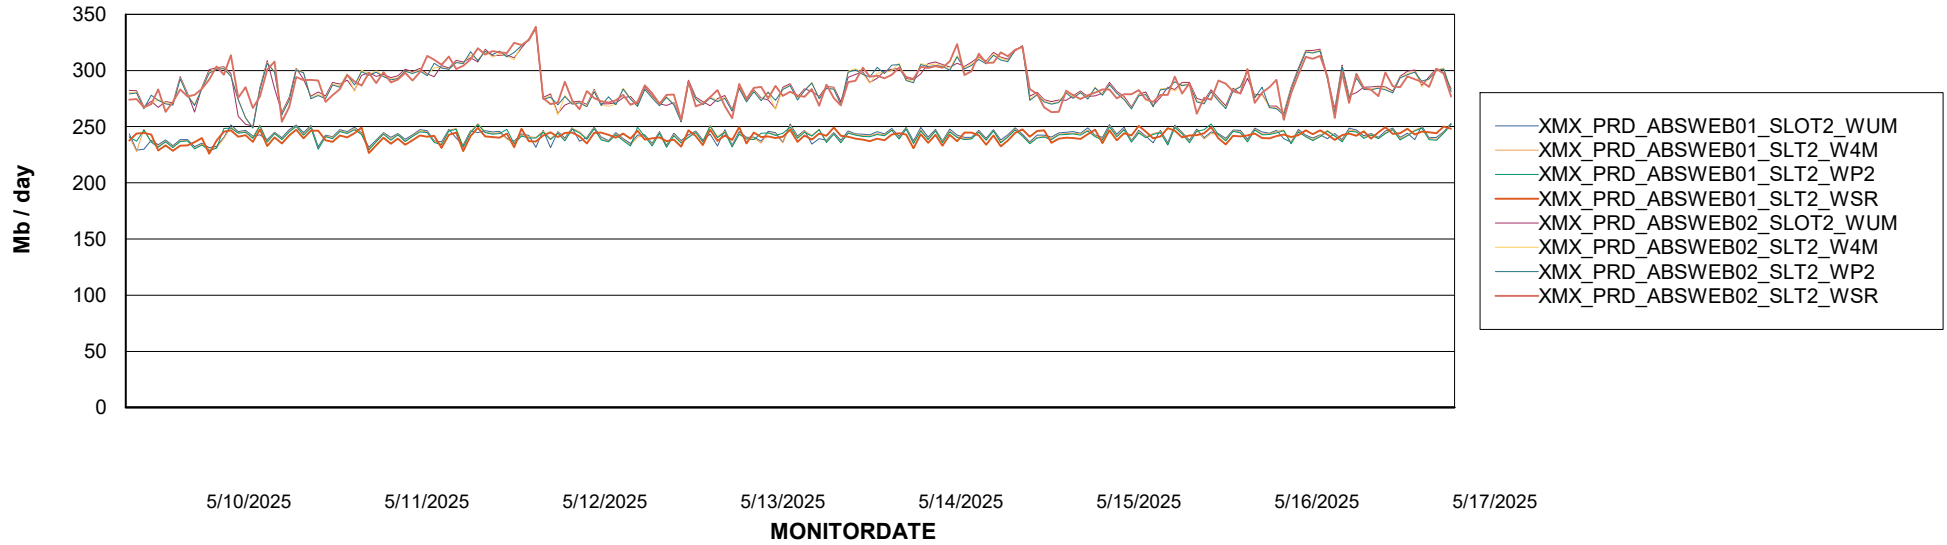

ABSolute Web Component Services

Avg memory used per ABS Web component