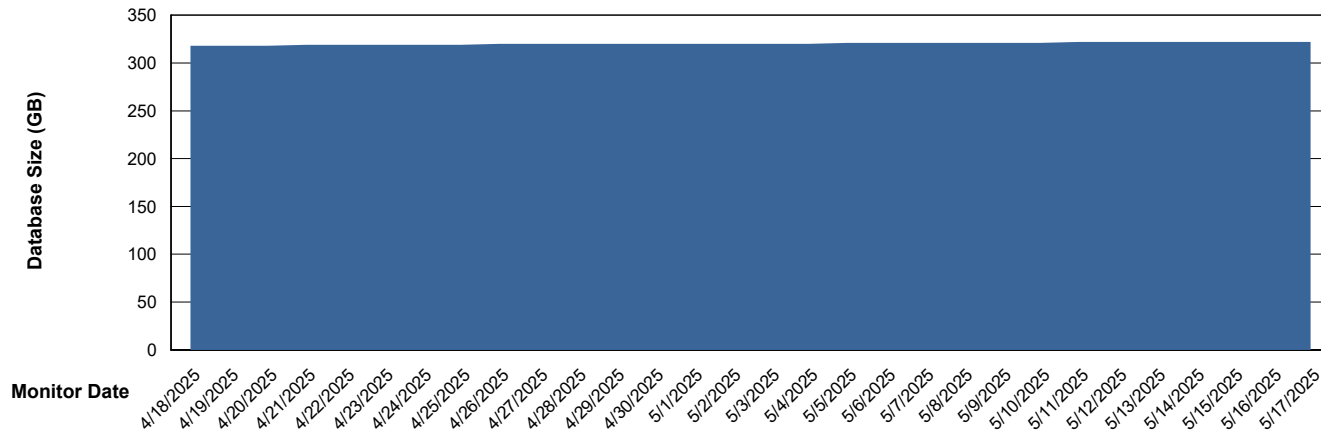

DB Processes Max 1,000

Weekly SLA Customer Report

Customer VOS_Production
Database ID 143

DATABASE SIZE VOS_PRD_ABSBI-2018_ABS1

Database growth over last month

DATABASE SIZE VOS_PRD_ABSBI-2025_ABS1

Database growth over last month