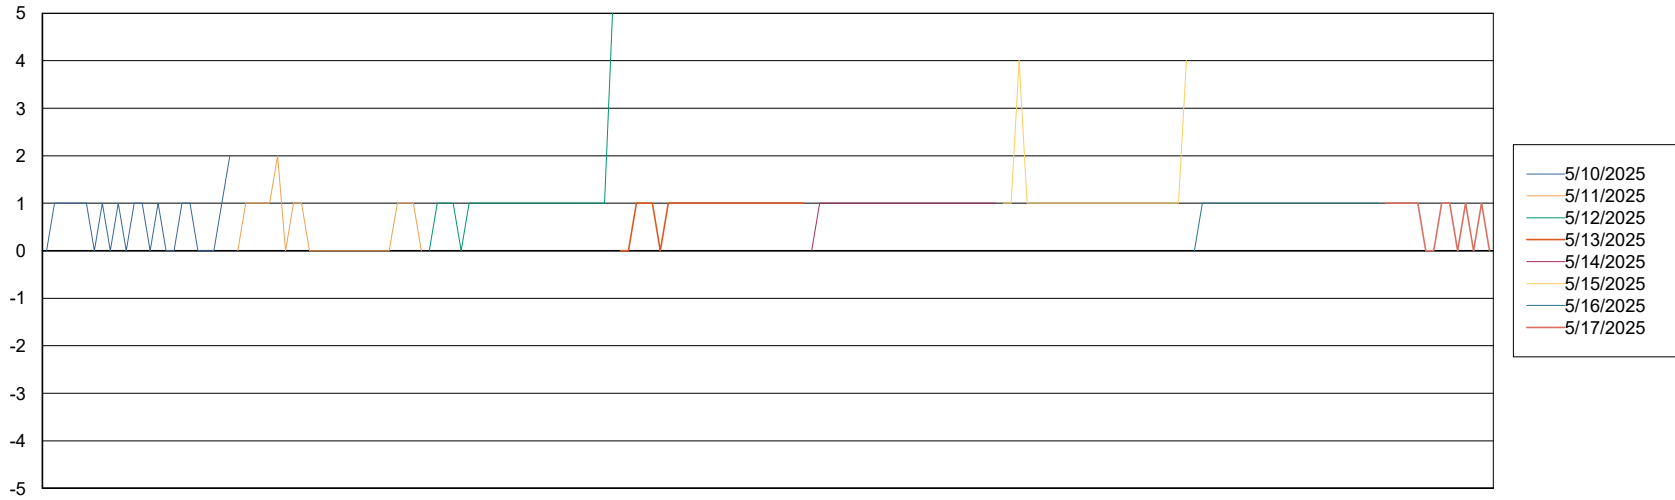

Standby Database Health VOS_Production

Recovery lag for last 7 days