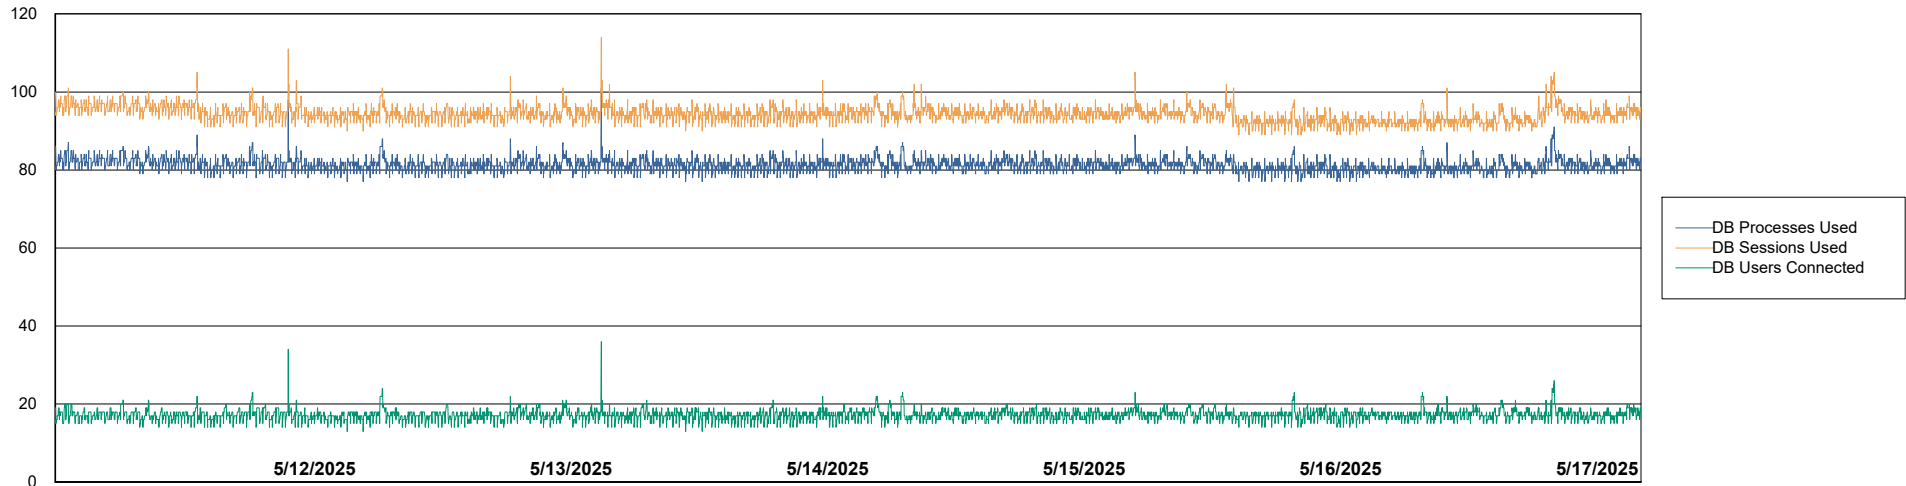

Weekly SLA Customer Report

Customer VOS_Production
Database ID 143

Database Performance VOS_PRD_ABSBI-2018_ABS1

Weekly SLA Customer Report

Customer VOS_Production
Database ID 143

Database Performance VOS_PRD_ABSBI-2025_ABS1