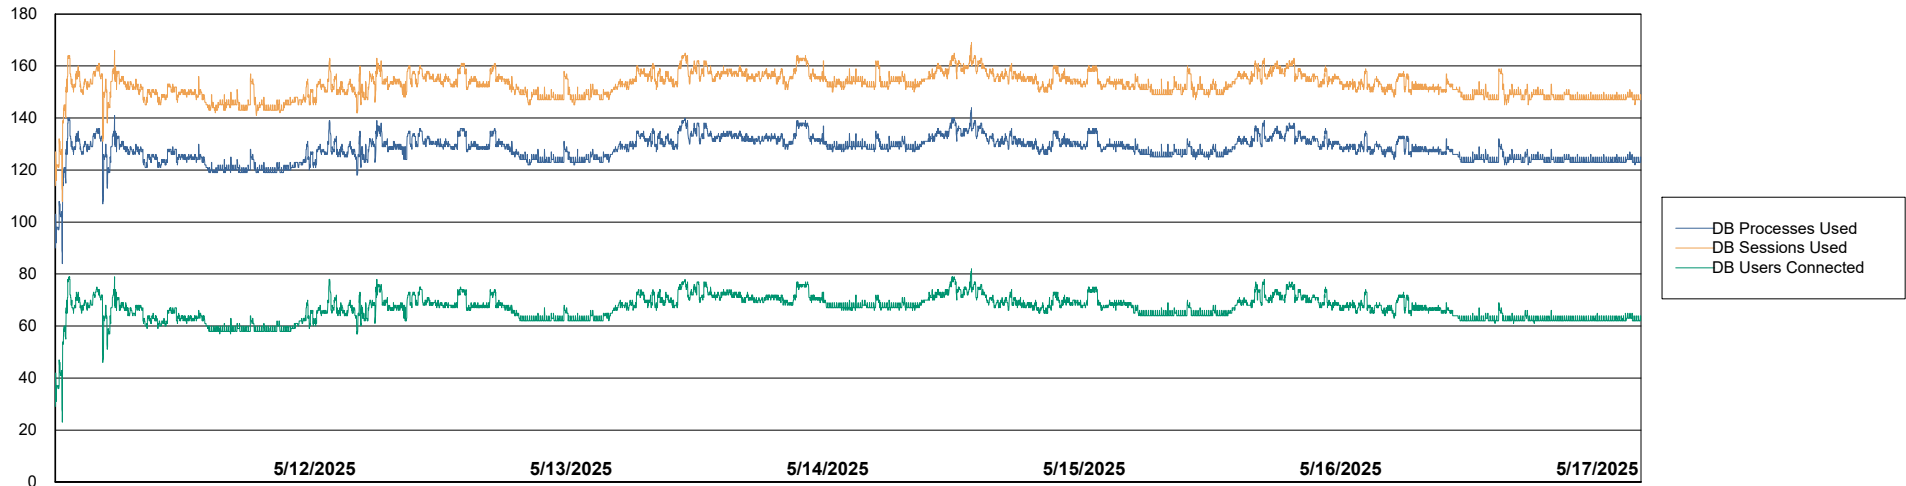

Database Performance VOS_PRD_ABSORA1-2022_ABS1