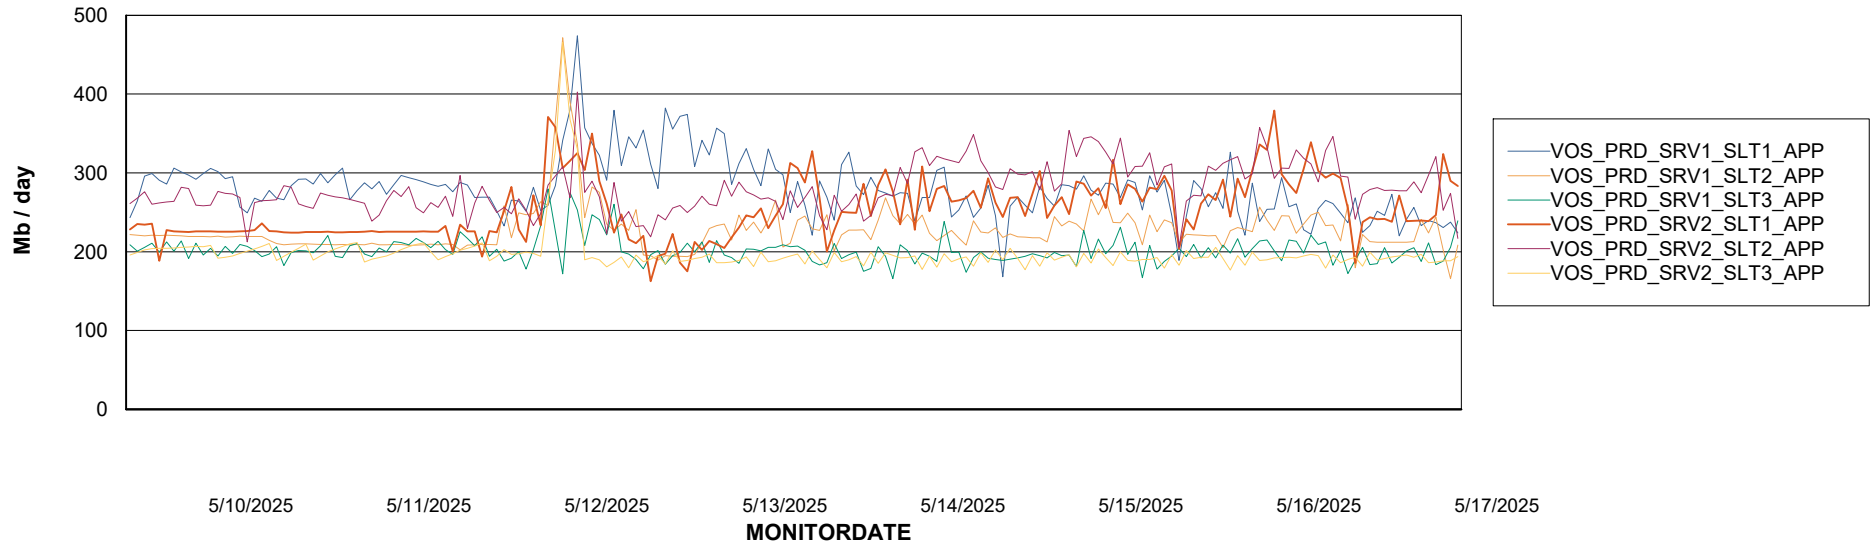

ABSSolute Application Server Services

Avg memory used per ABS Server Service