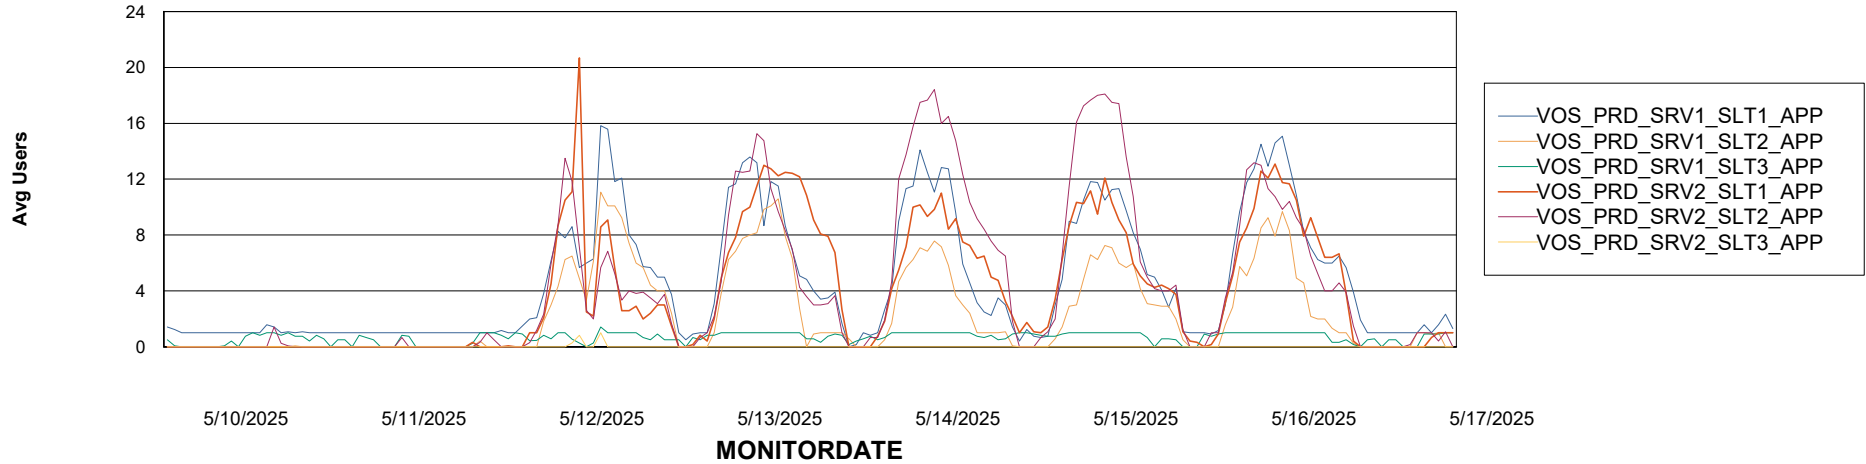

Avg users per day per ABS server