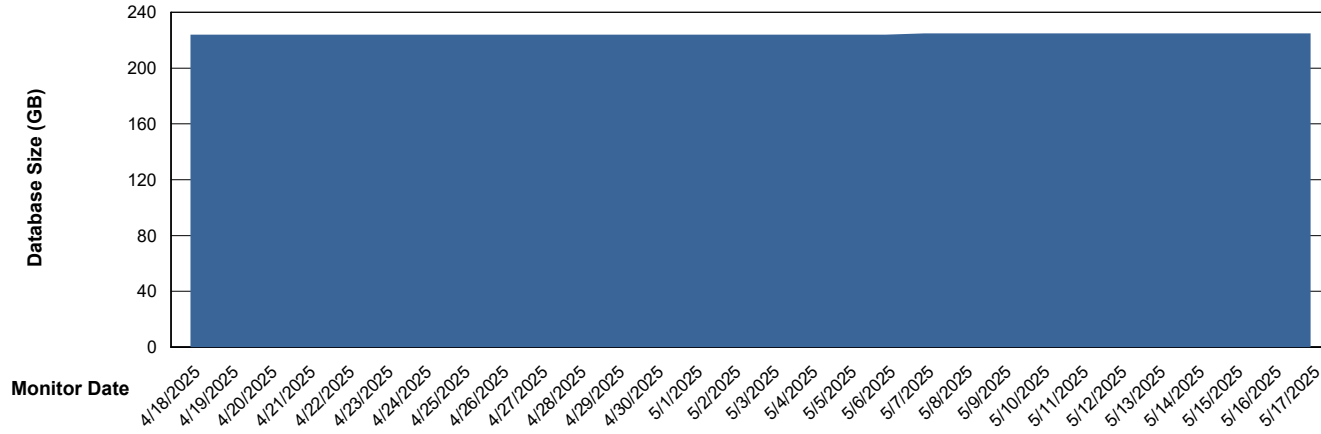

DB Processes Max 1,000

Weekly SLA Customer Report

Customer VOS_Production
Database ID 143

DATABASE SIZE VOS_PRD_ABSBI-2018_ABS1

Database growth over last month

DATABASE SIZE VOS_PRD_ABSBI-2025_ABS1

Database growth over last month