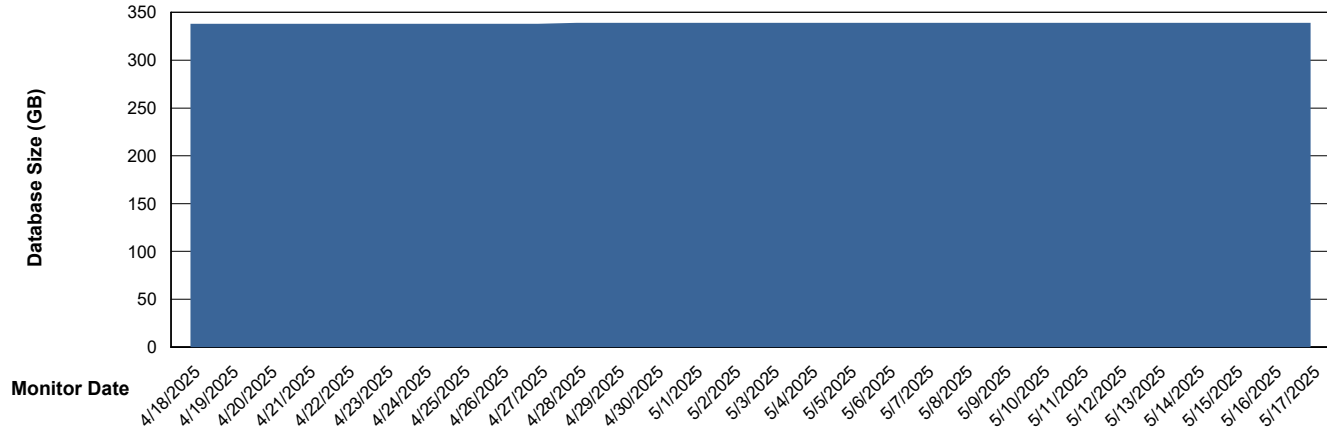

DATABASE SIZE VOS_PRD_ABSORA1-2022_ABS1

Database growth over last month