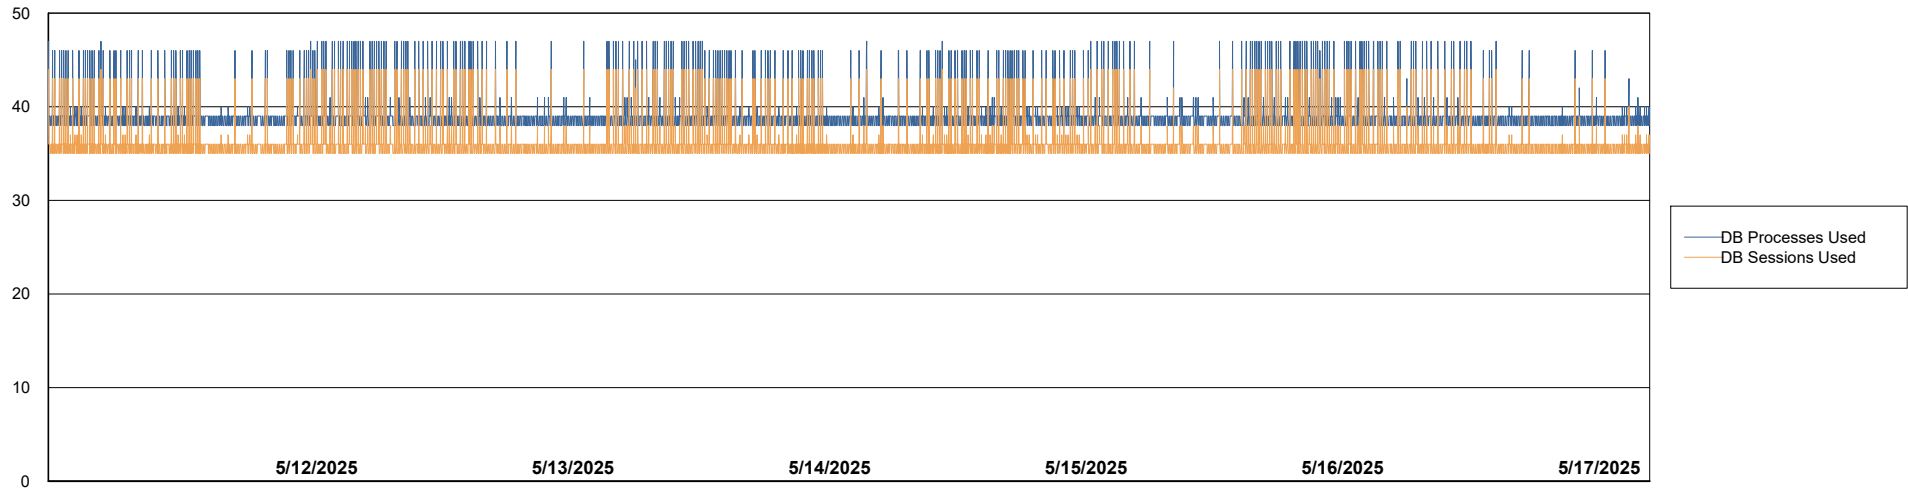

Database Performance VOS_PRD_ABSORA2-2022_HSBABS1

DB Processes Max 1,000