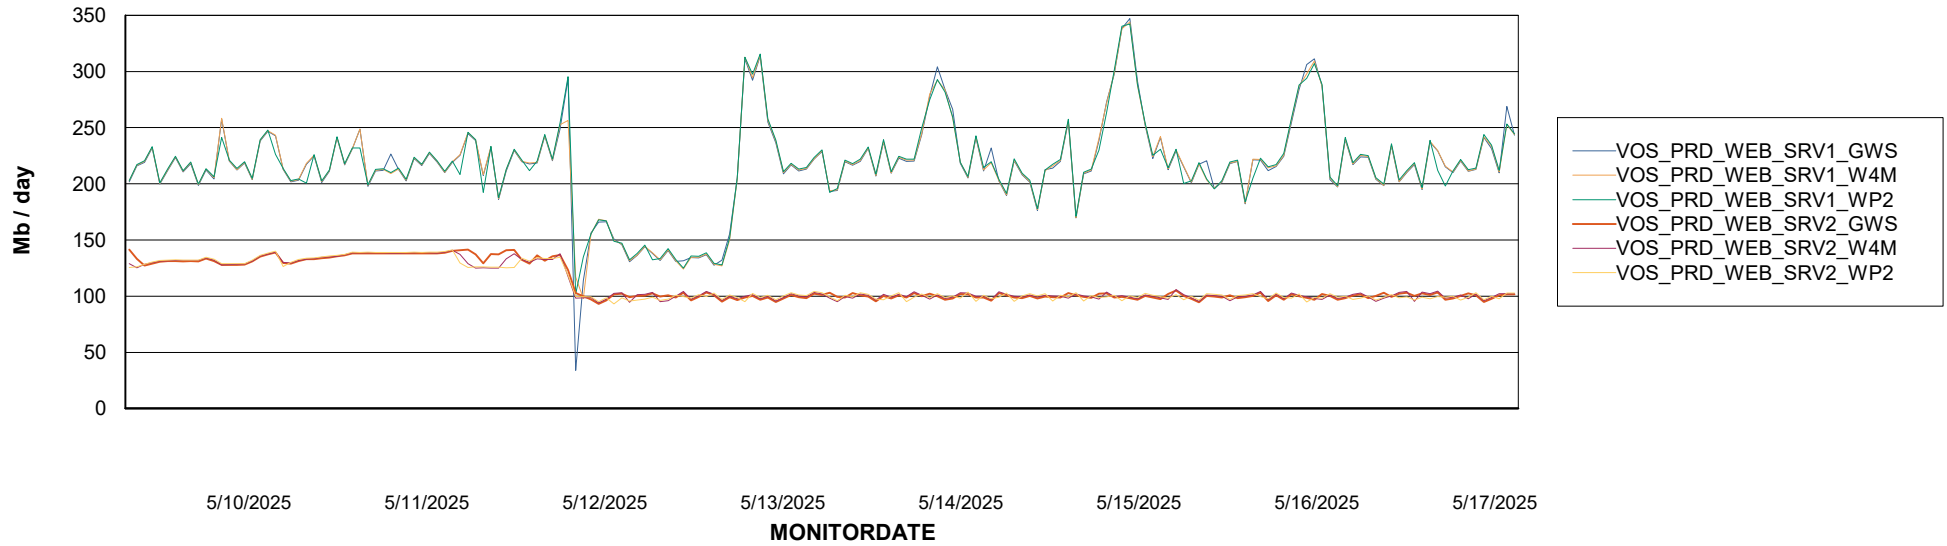

ABSSolute Web Component Services

Avg memory used per ABS Web component