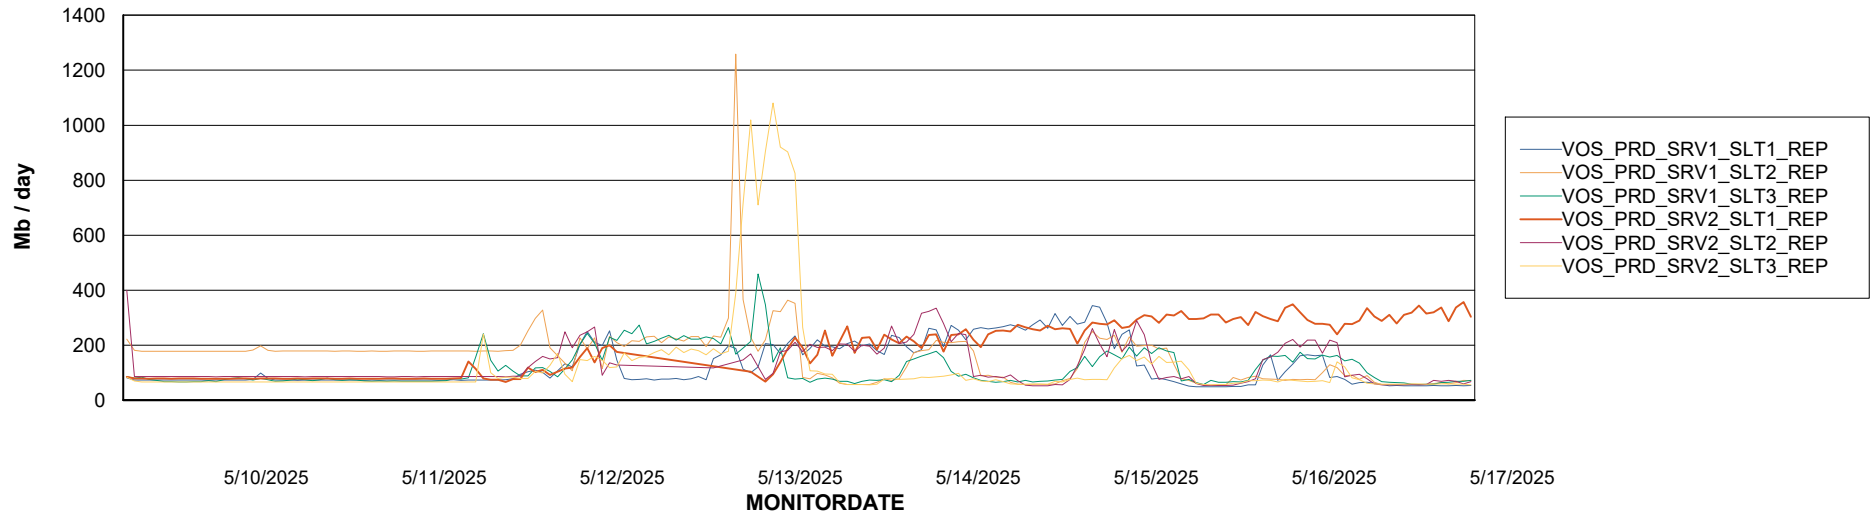

Avg memory used per ABS Server Service

Avg users per day per ABS server

Weekly SLA Customer Report

Customer VOS_Production
Database ID 143

ABSSolute Application ReportServer Services

Avg memory used per ReportServer Service