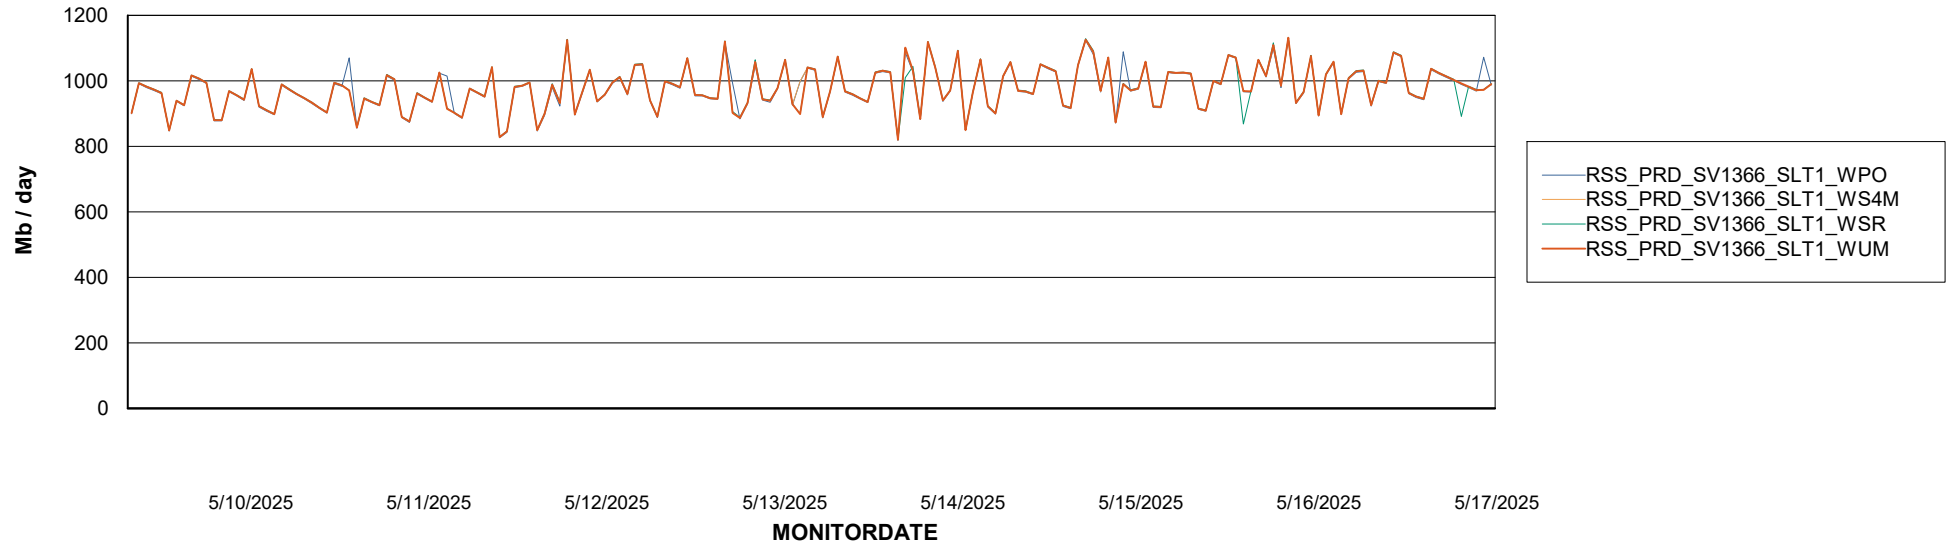

ABSSolute Web Component Services

Avg memory used per ABS Web component