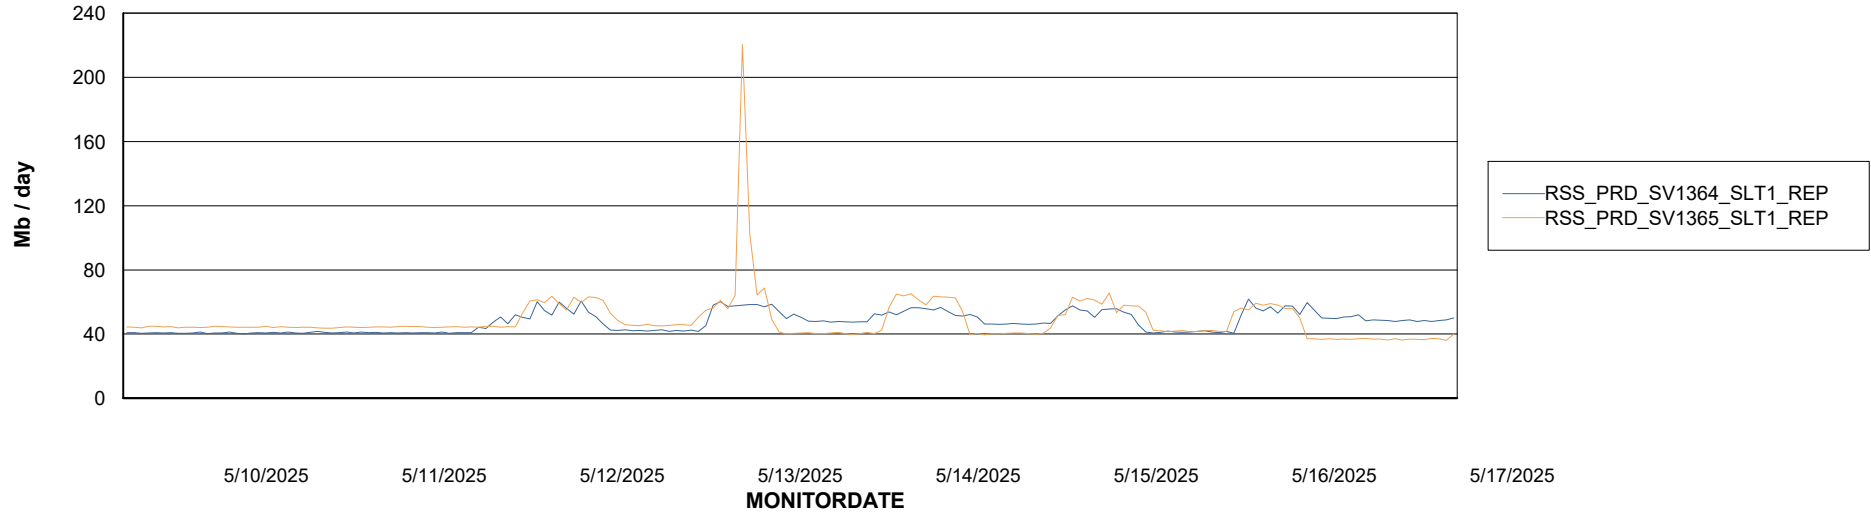

ABSSolute Application ReportServer Services

Avg memory used per ReportServer Service