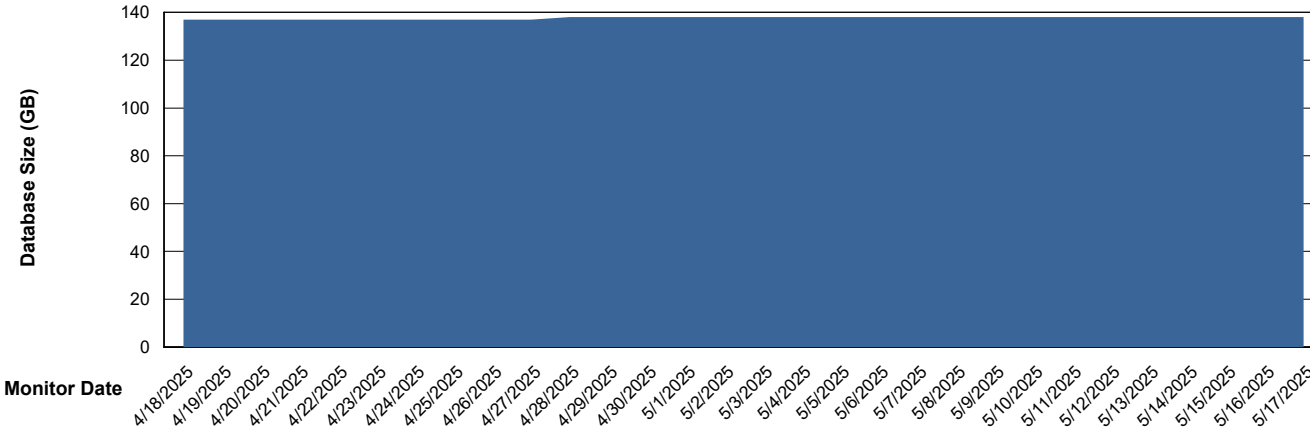

Database growth over last month

Database Tablespace RSS_PRD_SV1364_PRD_ABS1

Date	Tablespace Name	Filesize (Gb)	Usedsize (Gb)	Percentage free
5/17/2025	ABSDATA	71	57	20
	INDX	95	77	19
5/16/2025	ABSDATA	71	57	20
	INDX	95	77	19
5/15/2025	ABSDATA	71	56	20
	INDX	95	77	19
5/14/2025	ABSDATA	71	56	20
	INDX	95	77	19
5/13/2025	ABSDATA	71	56	20
	INDX	95	77	19
5/12/2025	ABSDATA	71	56	21
	INDX	95	77	19
5/11/2025	ABSDATA	71	56	21
	INDX	95	77	19