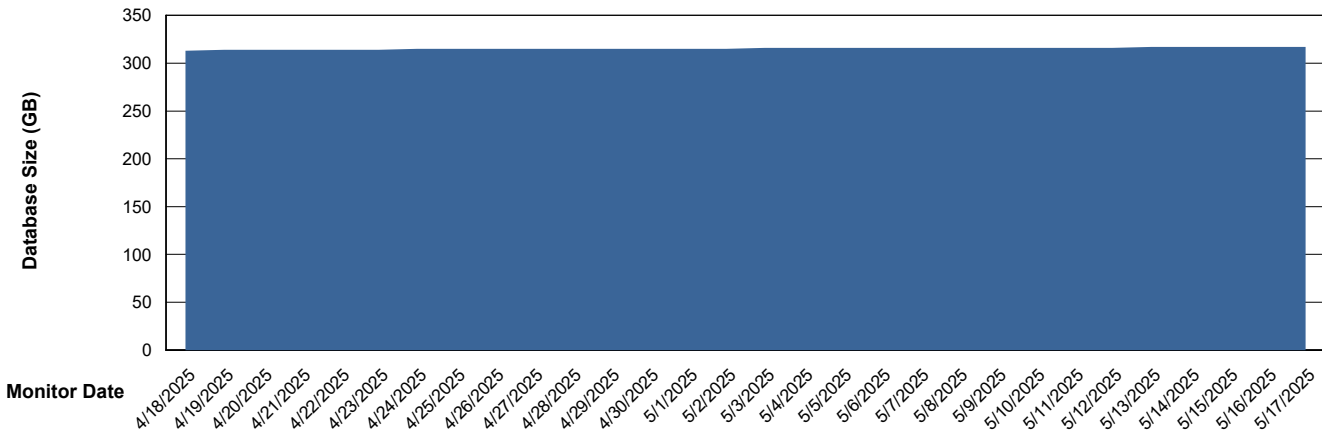

DB Processes Max 1,000

Weekly SLA Customer Report

Customer RFL_Production
 Database ID 36

DATABASE SIZE RFL_PRD_ABS01_DB

Database growth over last month

Database Tablespace RFL_PRD_ABS01_DB

Date	Tablespace Name	Filesize (Gb)	Usedsize (Gb)	Percentage free
5/17/2025	ABSDATA	117	89	24
	INDX	258	213	18
5/16/2025	ABSDATA	117	89	24
	INDX	258	213	18
5/15/2025	ABSDATA	117	89	24
	INDX	258	213	18
5/14/2025	ABSDATA	117	89	24
	INDX	258	213	18
5/13/2025	ABSDATA	117	89	24
	INDX	258	212	18
5/12/2025	ABSDATA	117	88	24
	INDX	258	212	18
5/11/2025	ABSDATA	117	88	24
	INDX	258	212	18

Weekly SLA Customer Report

Customer RFL_Production
Database ID 36

Standby Database Health RFL_Production

Recovery lag for last 7 days

Weekly SLA Customer Report

Customer RFL_Production
Database ID 36

ABSSolute Application Server Services