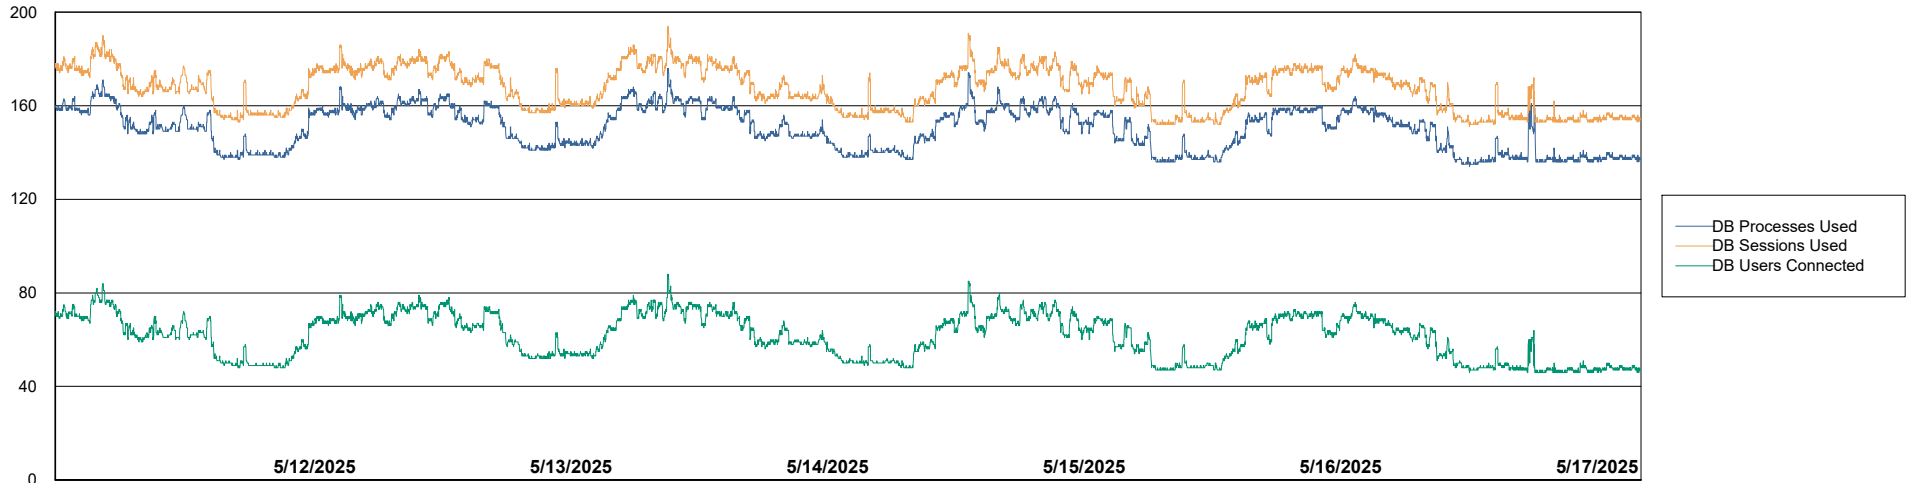

Database Performance RFL_PRD_ABS01_DB