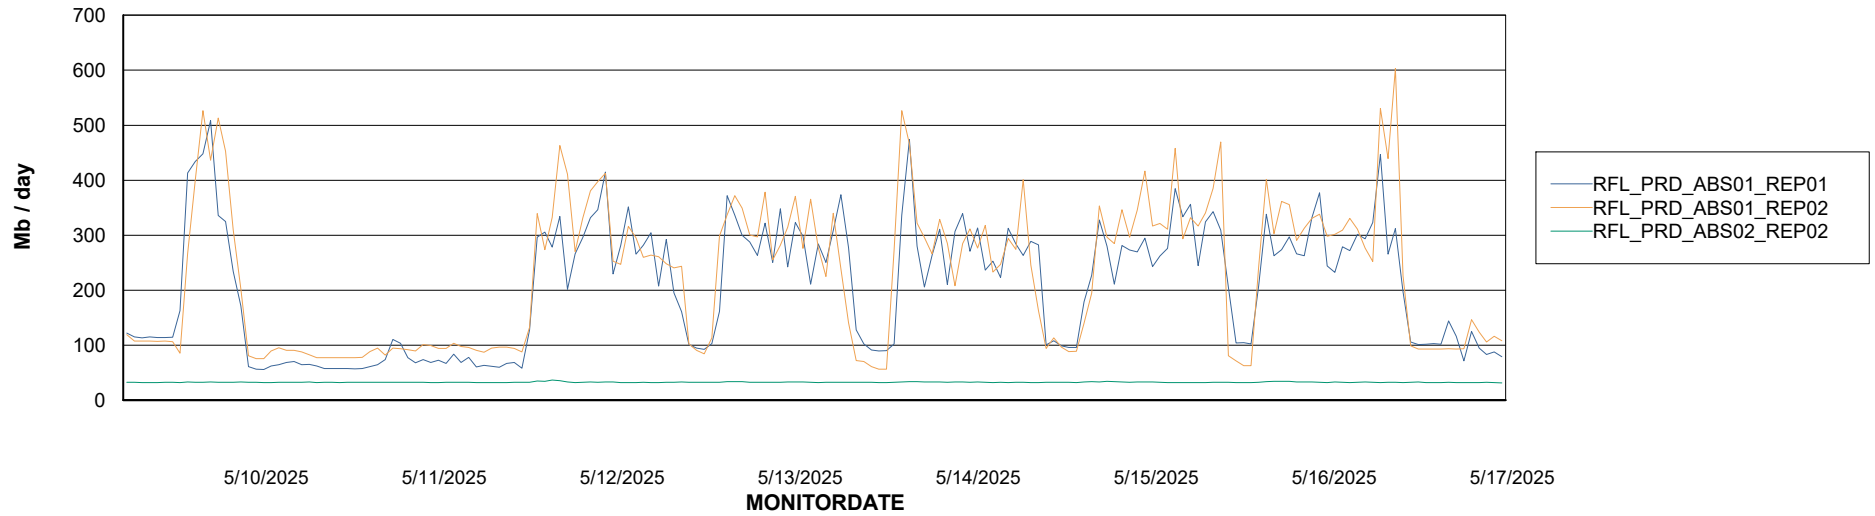

Avg memory used per ABS Server Service

Avg users per day per ABS server

Weekly SLA Customer Report

Customer RFL_Production
Database ID 36

ABSSolute Application ReportServer Services

Avg memory used per ReportServer Service