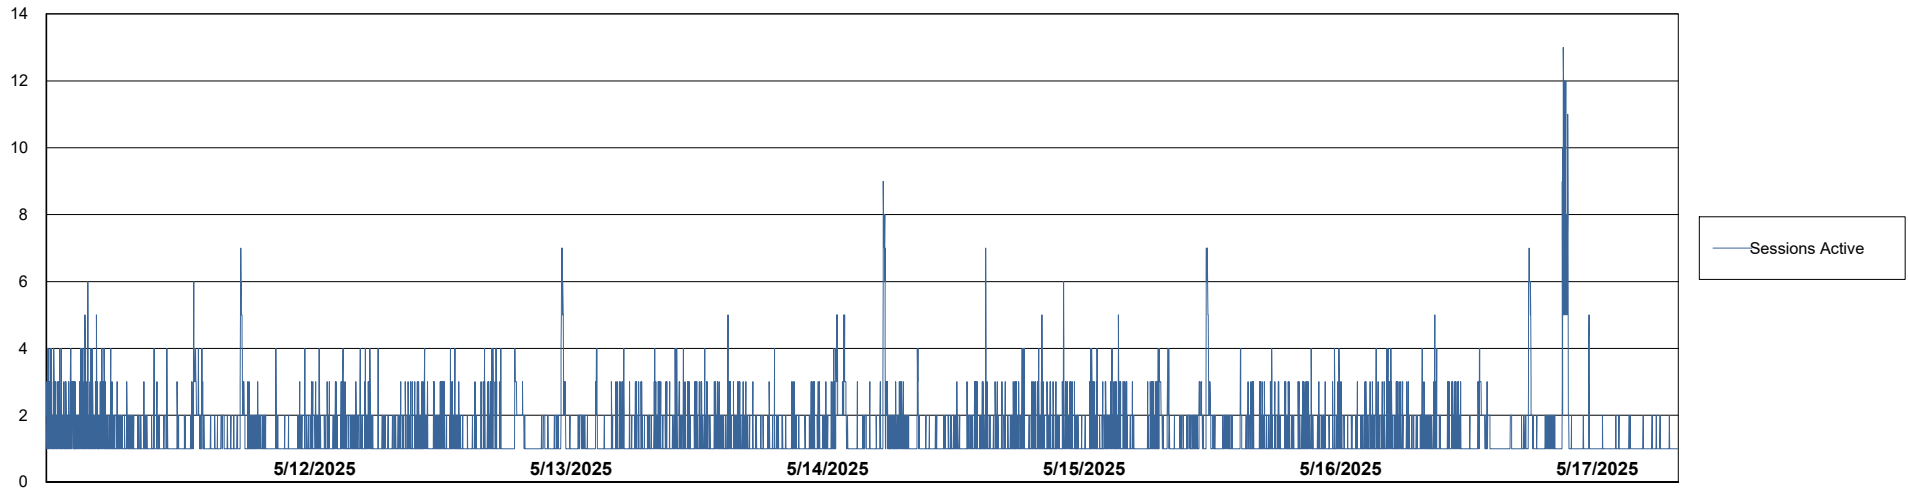

Database Performance RFL_PRD_ABS01_DB