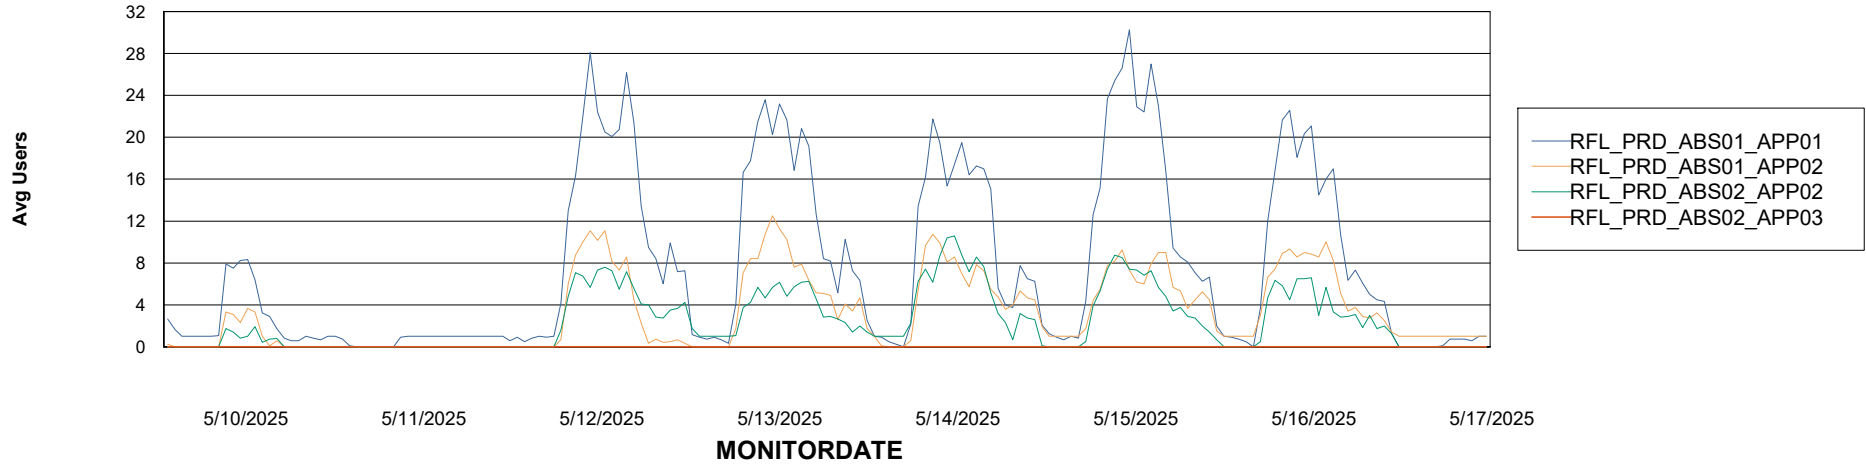

Avg users per day per ABS server