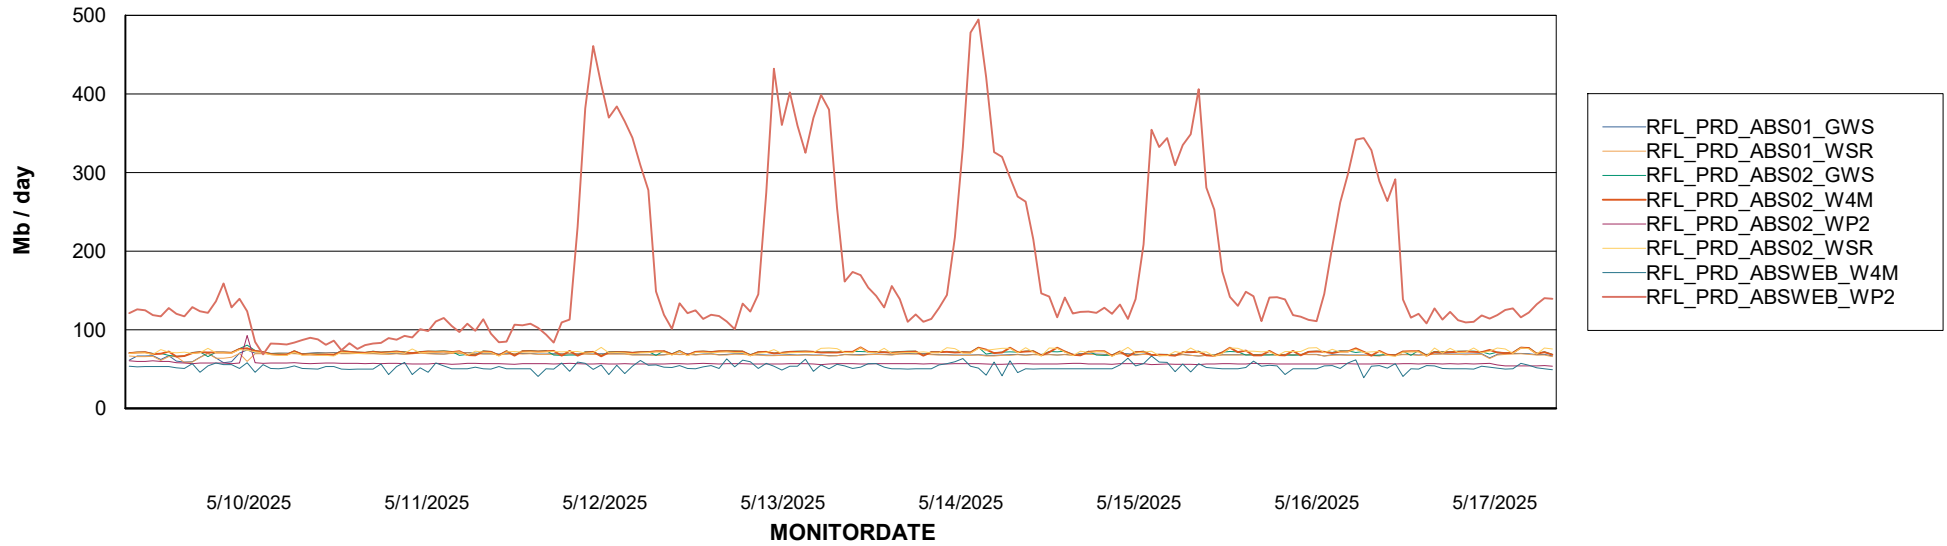

ABSSolute Web Component Services

Avg memory used per ABS Web component