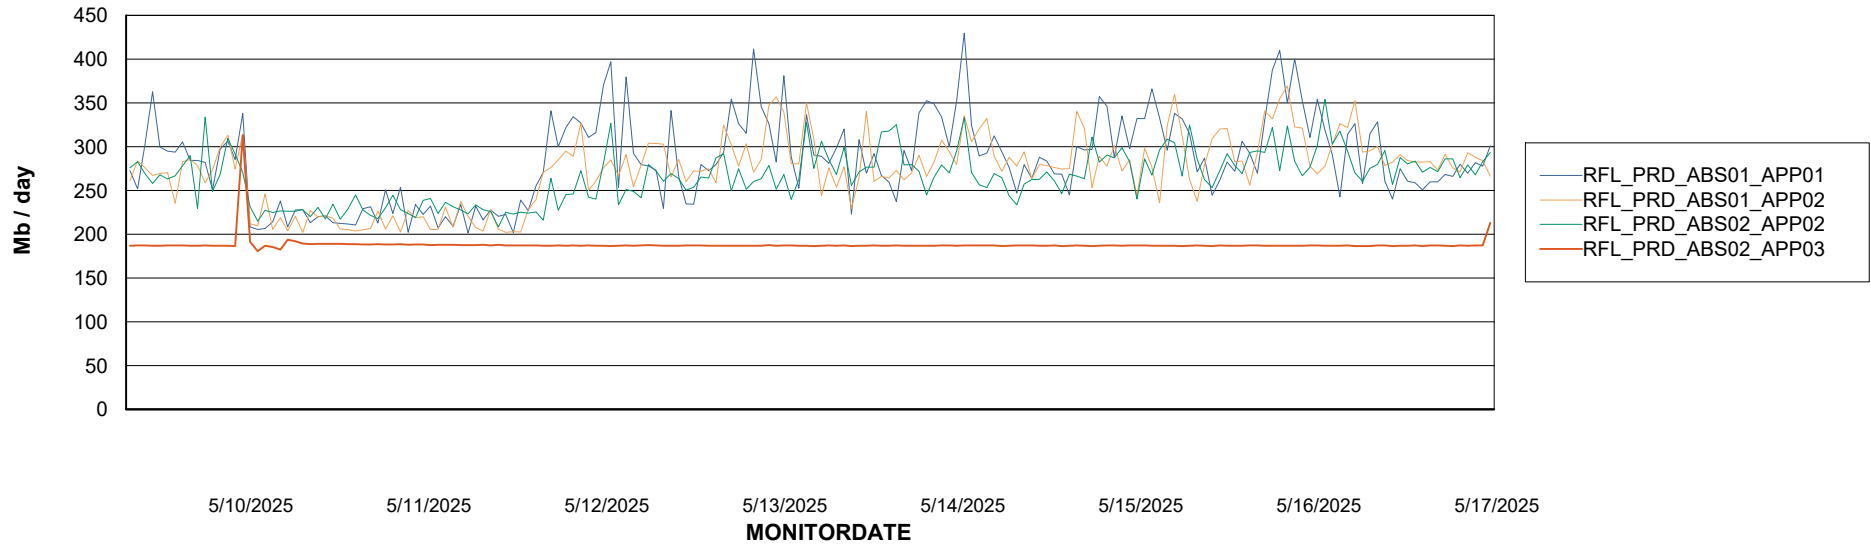

ABSSolute Application Server Services

Avg memory used per ABS Server Service