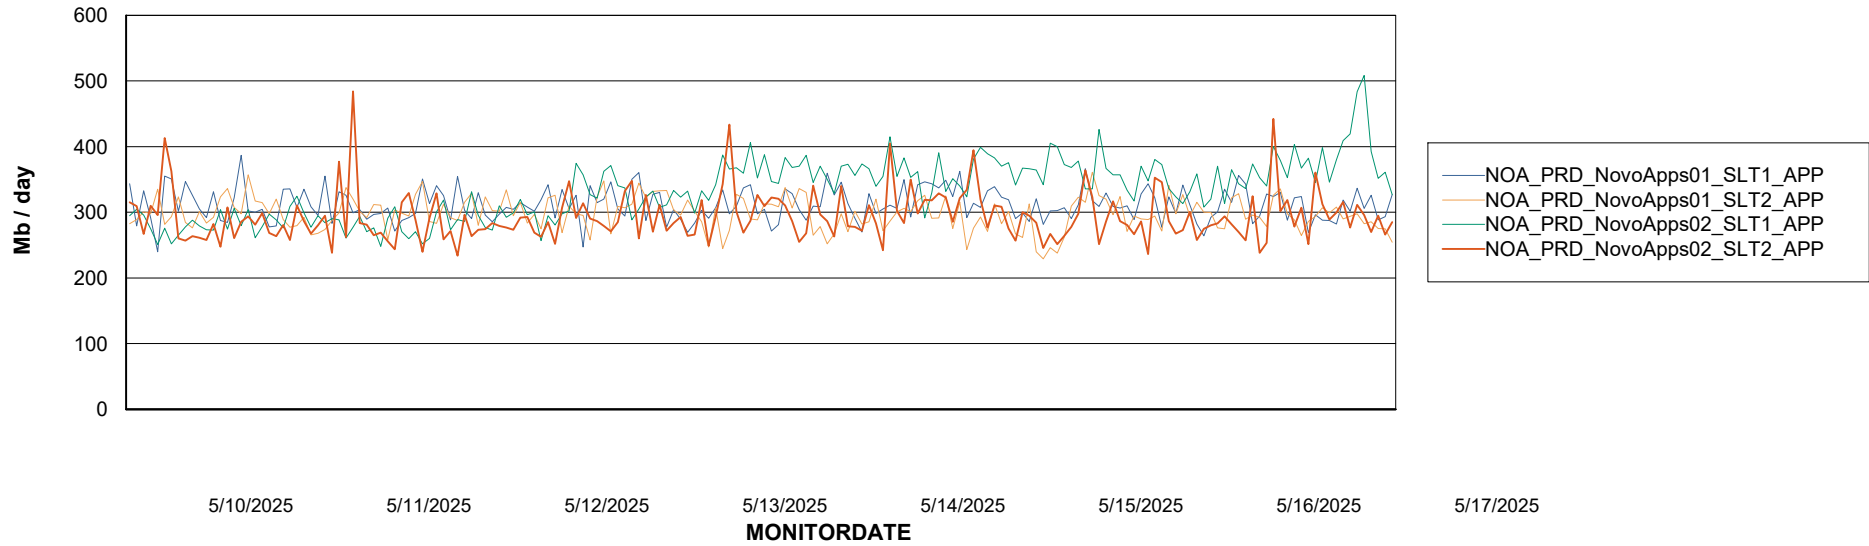

ABSSolute Application Server Services

Avg memory used per ABS Server Service