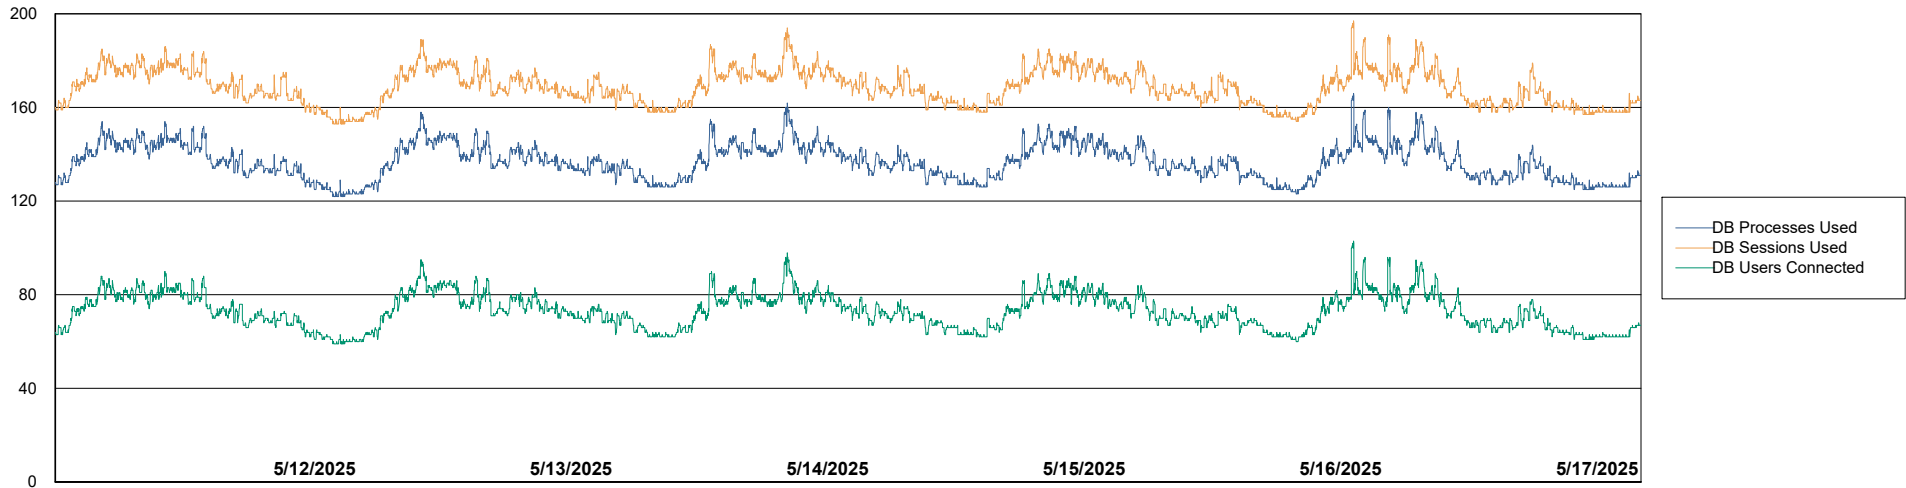

Weekly SLA Customer Report

Customer NOA_Production (24/7)
Database ID 116

Database Performance NOA_PRD_NHSBI_ABS1

Weekly SLA Customer Report

Customer NOA_Production (24/7)
Database ID 116

Database Performance NOA_PRD_NovoABS01_ABS1