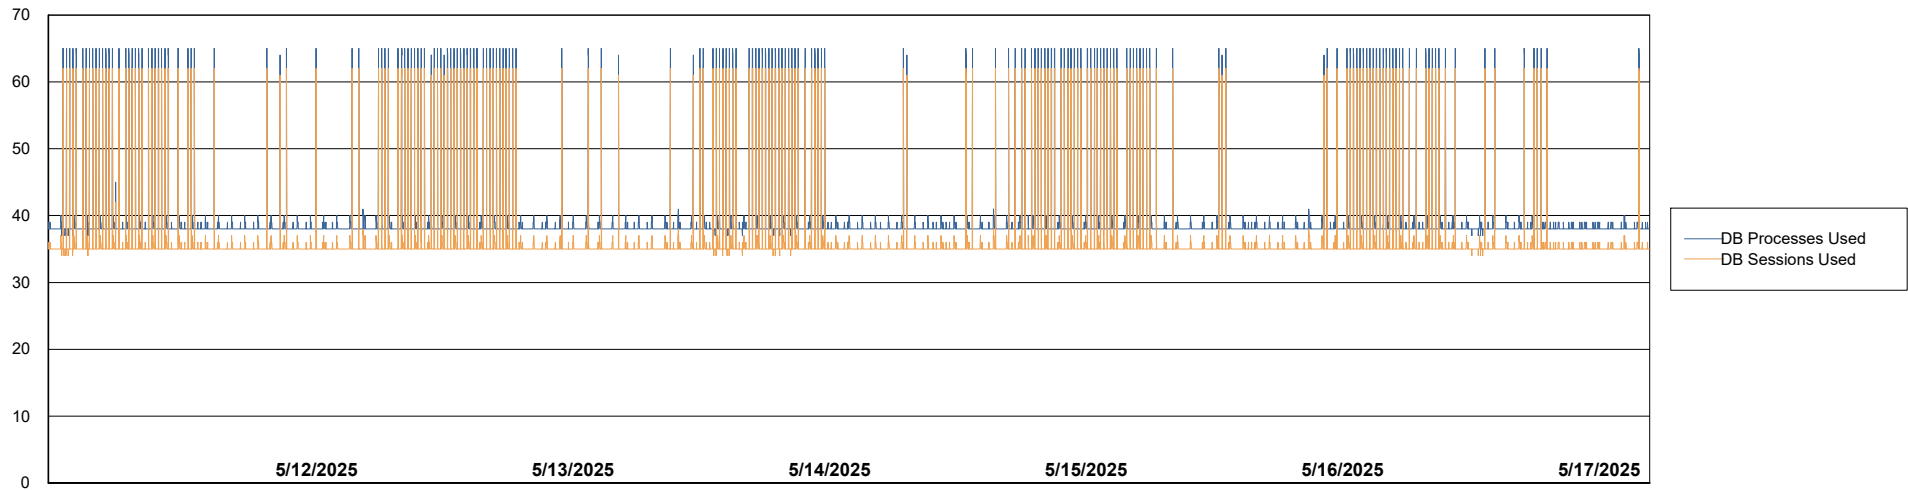

Database Performance NOA_PRD_NovoABS03_HSBABS1

DB Processes Max 300