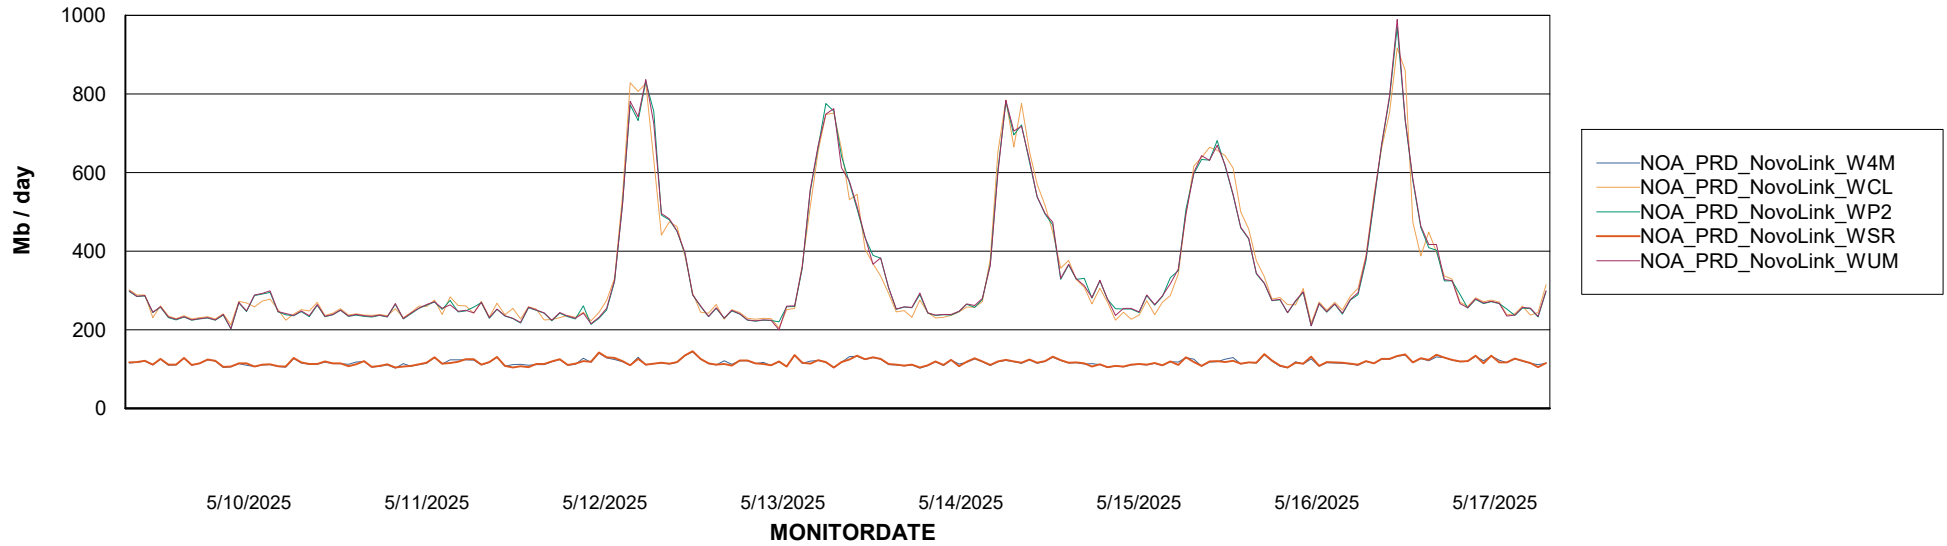

ABSSolute Web Component Services

Avg memory used per ABS Web component