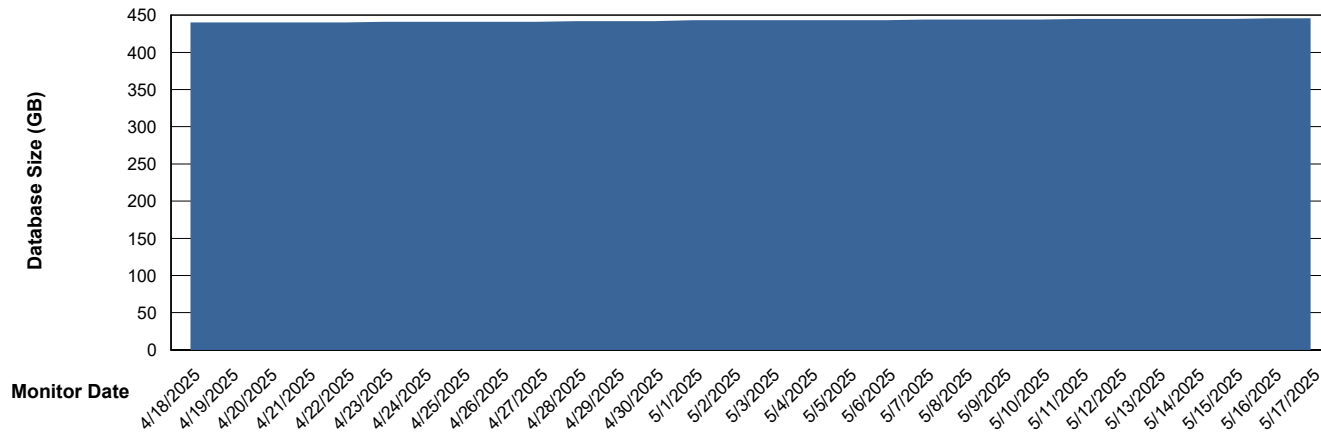

Weekly SLA Customer Report

Customer NOA_Production (24/7)
Database ID 116

Database Performance NOA_PRD_NovoABS03_HSBABS1

DB Processes Max 300

Weekly SLA Customer Report

Customer NOA_Production (24/7)
Database ID 116

DATABASE SIZE NOA_PRD_NHSBI_ABS1

Database growth over last month

DATABASE SIZE NOA_PRD_NovoABS01_ABS1

Database growth over last month

Weekly SLA Customer Report

Customer NOA_Production (24/7)
Database ID 116