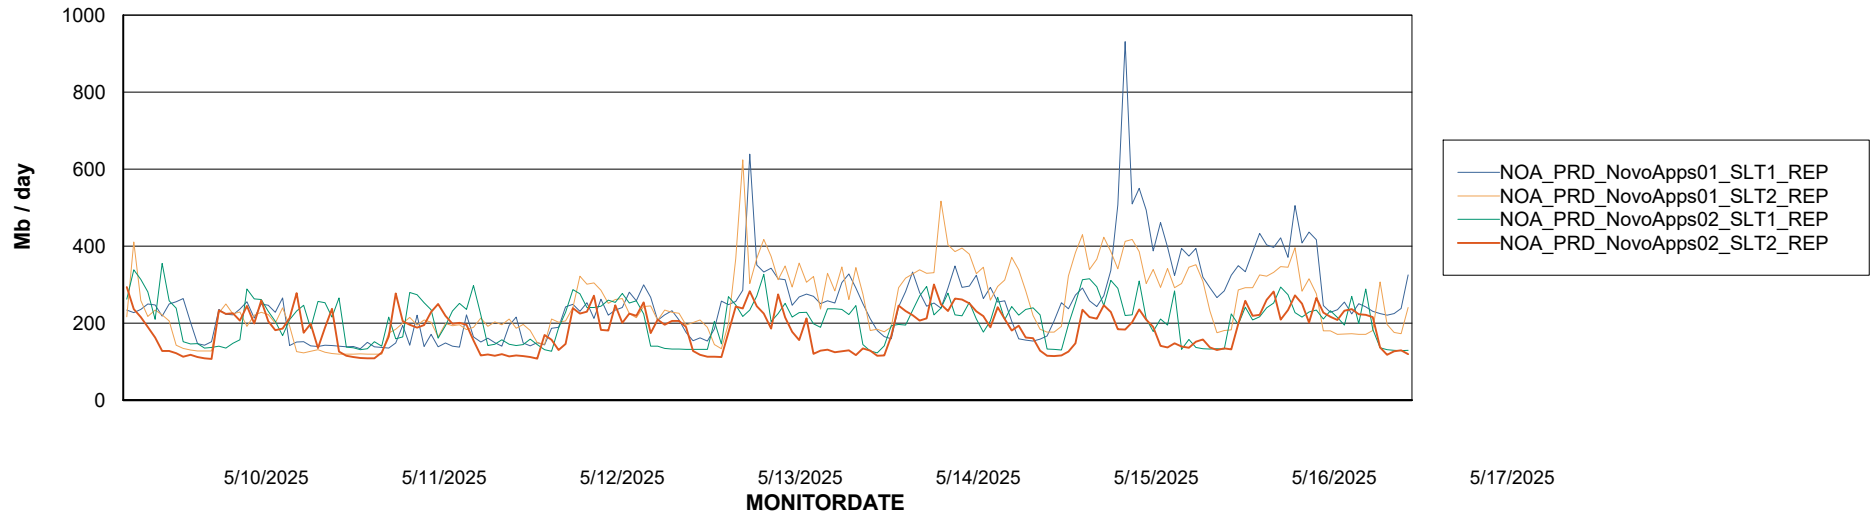

Avg memory used per ABS Server Service

Avg users per day per ABS server

Weekly SLA Customer Report

Customer NOA_Production (24/7)
Database ID 116

ABSSolute Application ReportServer Services

Avg memory used per ReportServer Service