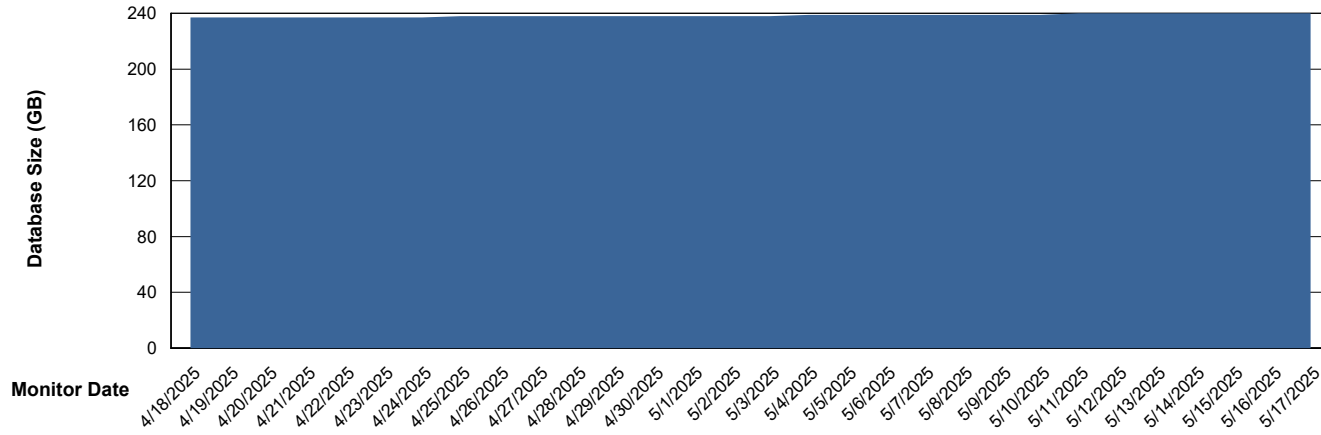

Weekly SLA Customer Report

Customer NOA_Production (24/7)
Database ID 116

Database Performance NOA_PRD_NovoABS03_HSBABS1

DB Processes Max 300

Weekly SLA Customer Report

Customer NOA_Production (24/7)
Database ID 116

DATABASE SIZE NOA_PRD_NHSBI_ABS1

Database growth over last month

DATABASE SIZE NOA_PRD_NovoABS01_ABS1

Database growth over last month

Weekly SLA Customer Report

Customer NOA_Production (24/7)
Database ID 116