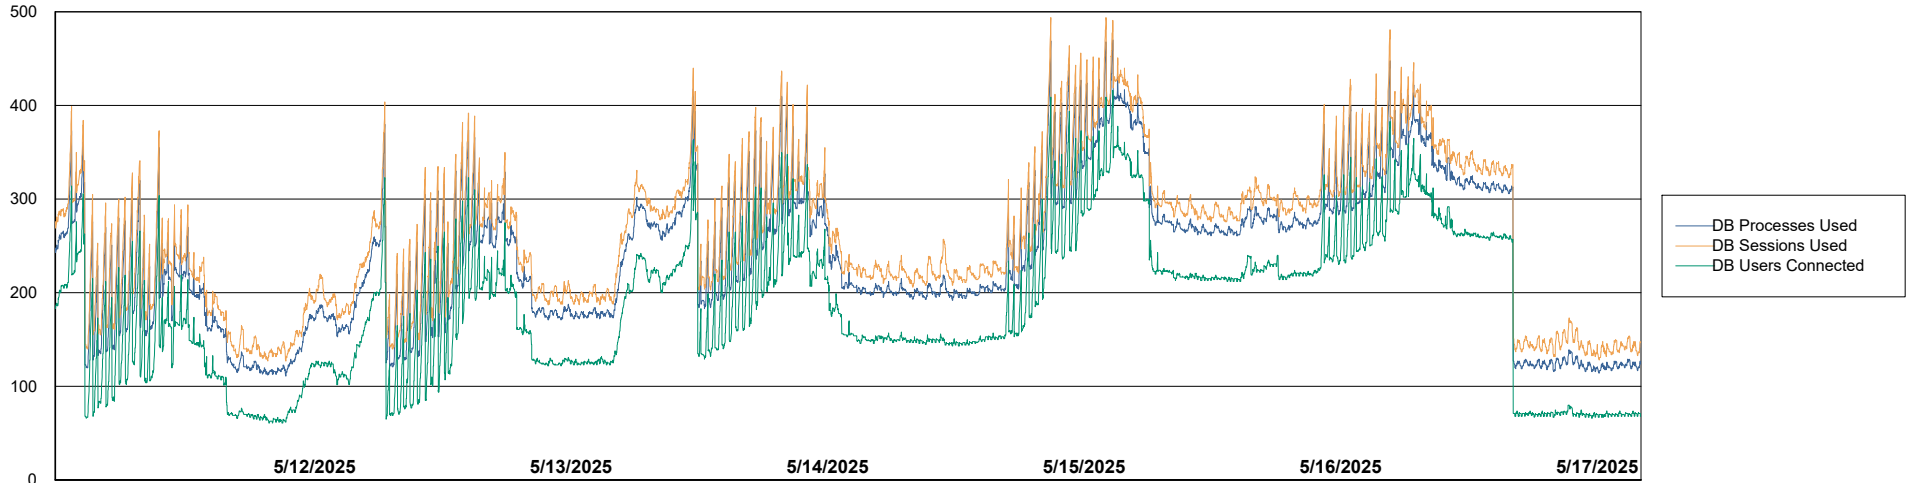

Weekly SLA Customer Report

Customer NIX_Production
Database ID 51

Database Performance NIX_PRD_ABSBI_ABS1

Weekly SLA Customer Report

Customer NIX_Production
Database ID 51

Database Performance NIX_PRD_ABSDB01_ABS1