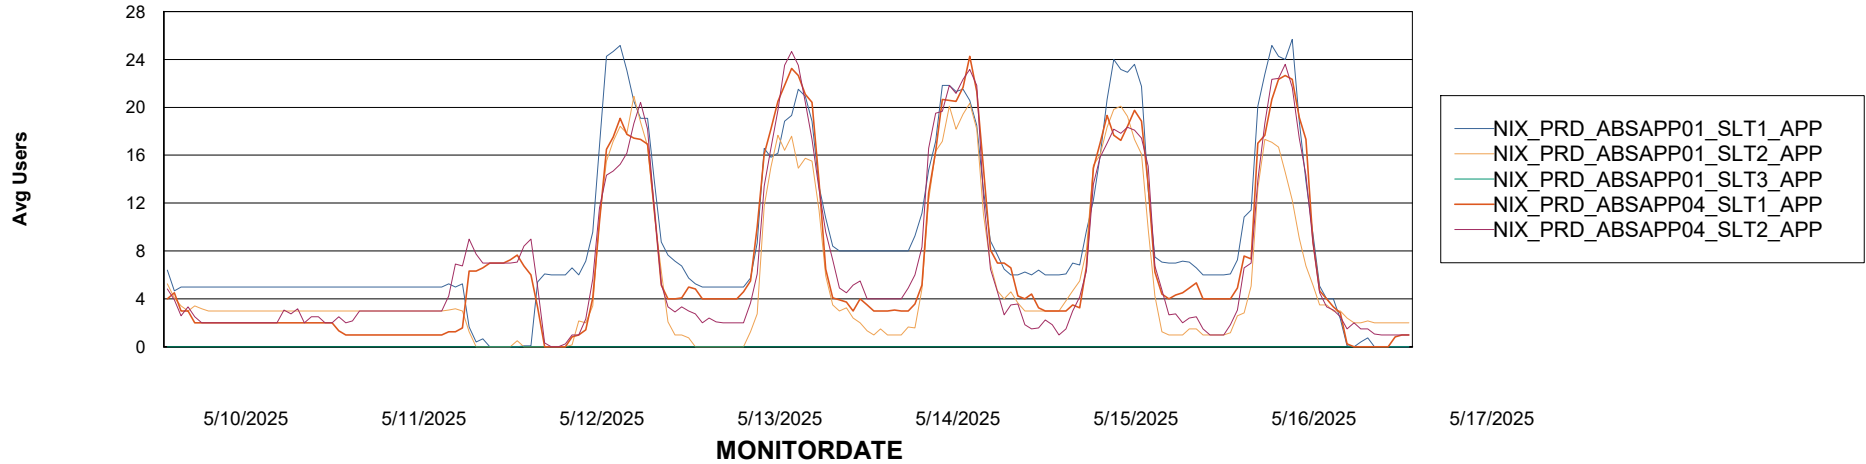

Avg users per day per ABS server