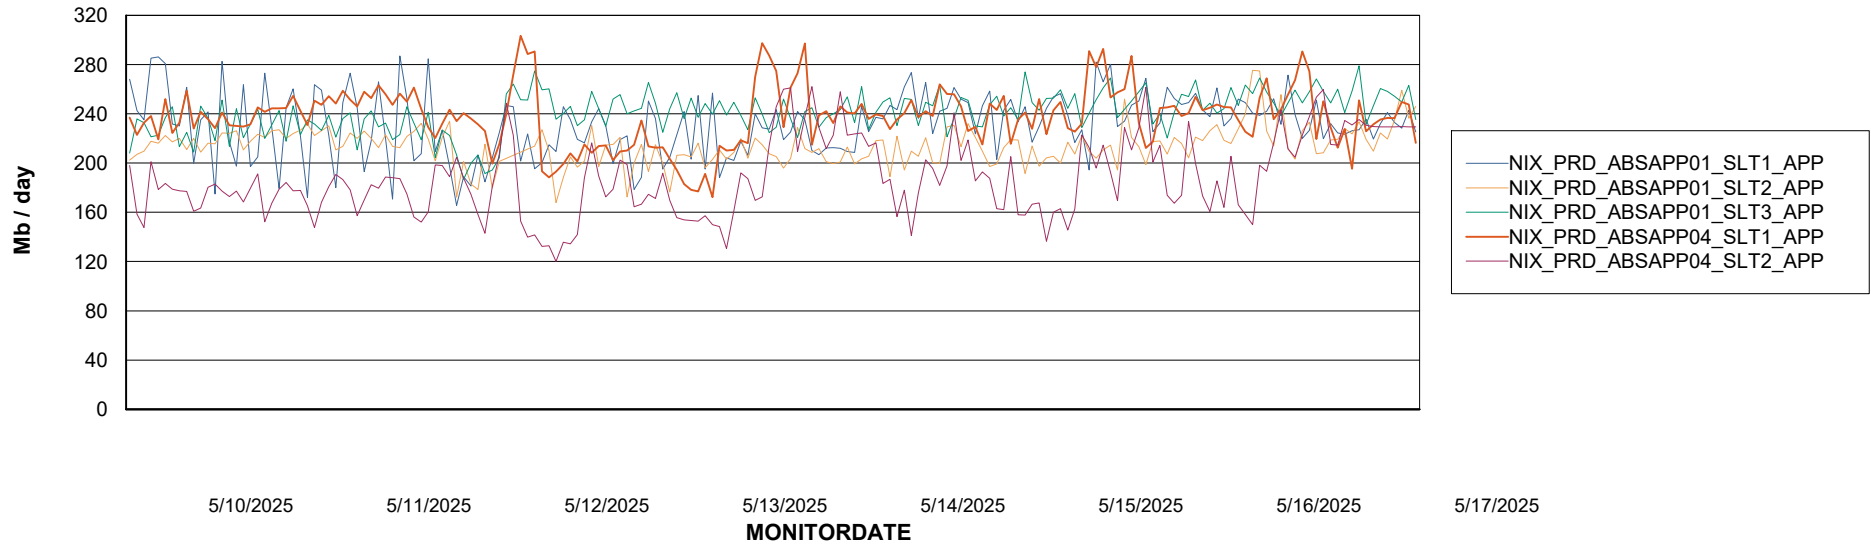

ABSSolute Application Server Services

Avg memory used per ABS Server Service