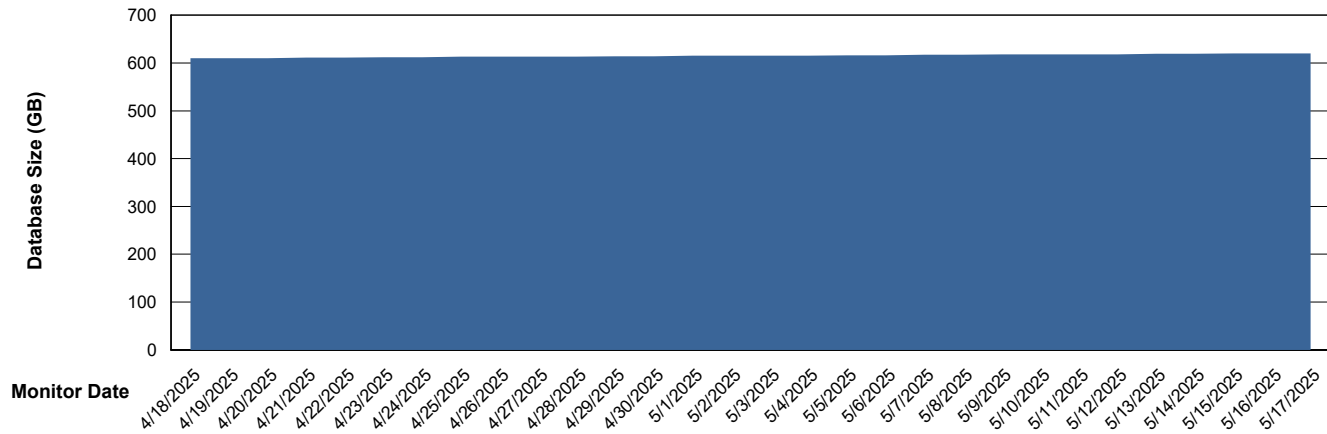

DATABASE SIZE NIX_PRD_ABSDB01_ABS1

Database growth over last month