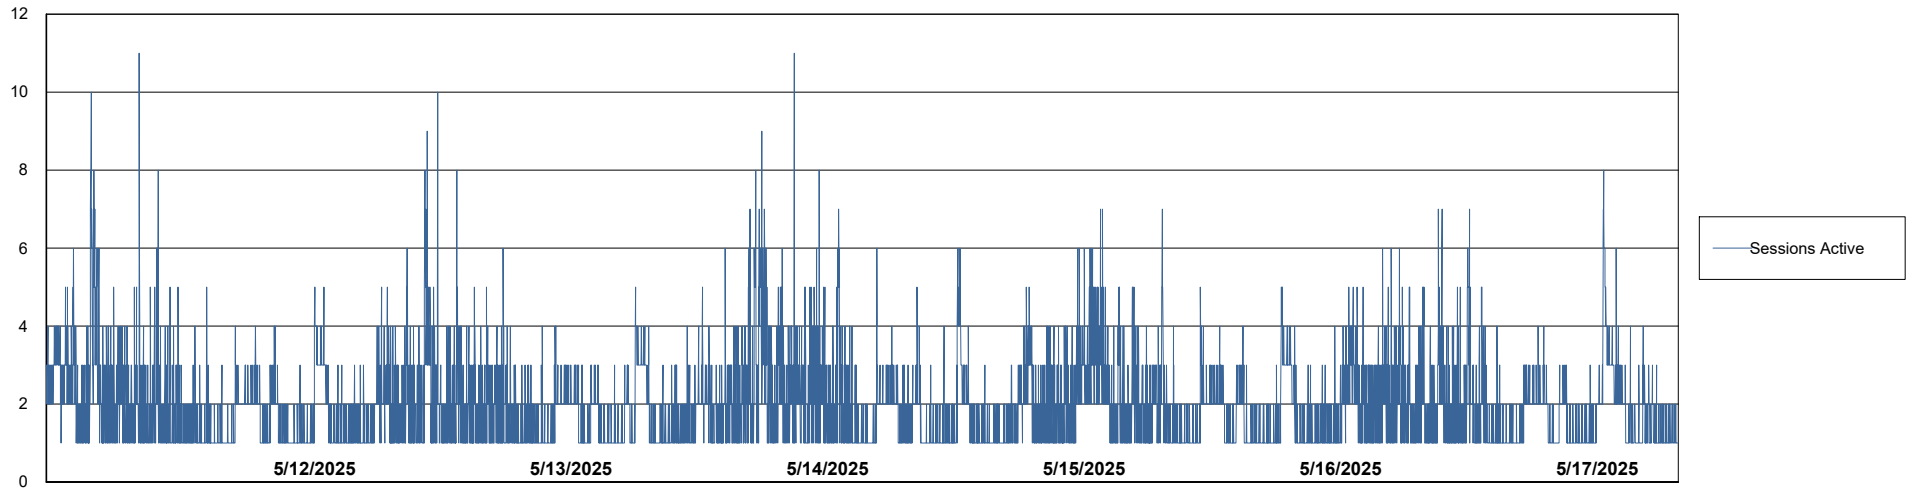

Weekly SLA Customer Report

Customer NIX_Production
Database ID 51

Database Performance NIX_PRD_ABSBI_ABS1

Weekly SLA Customer Report

Customer NIX_Production
Database ID 51

Database Performance NIX_PRD_ABSDB01_ABS1