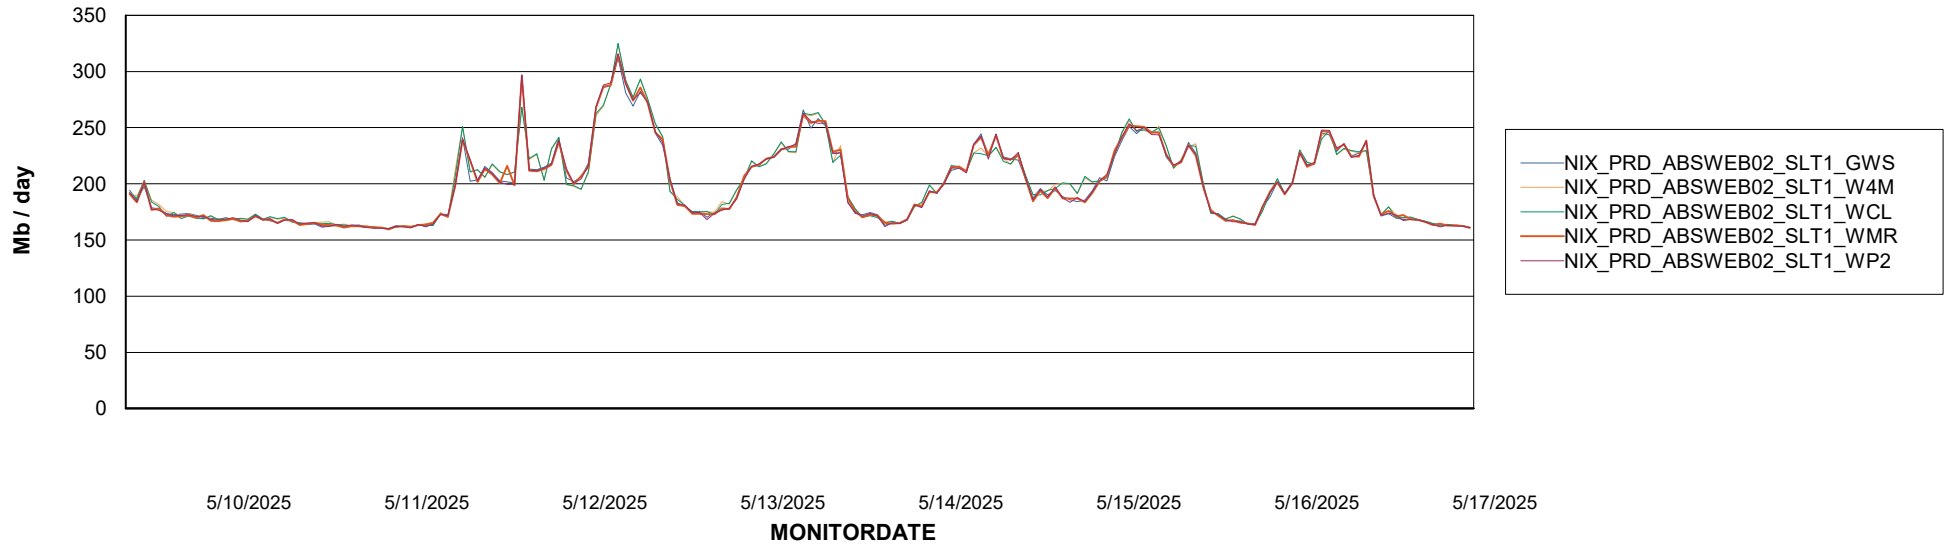

ABSolute Web Component Services

Avg memory used per ABS Web component