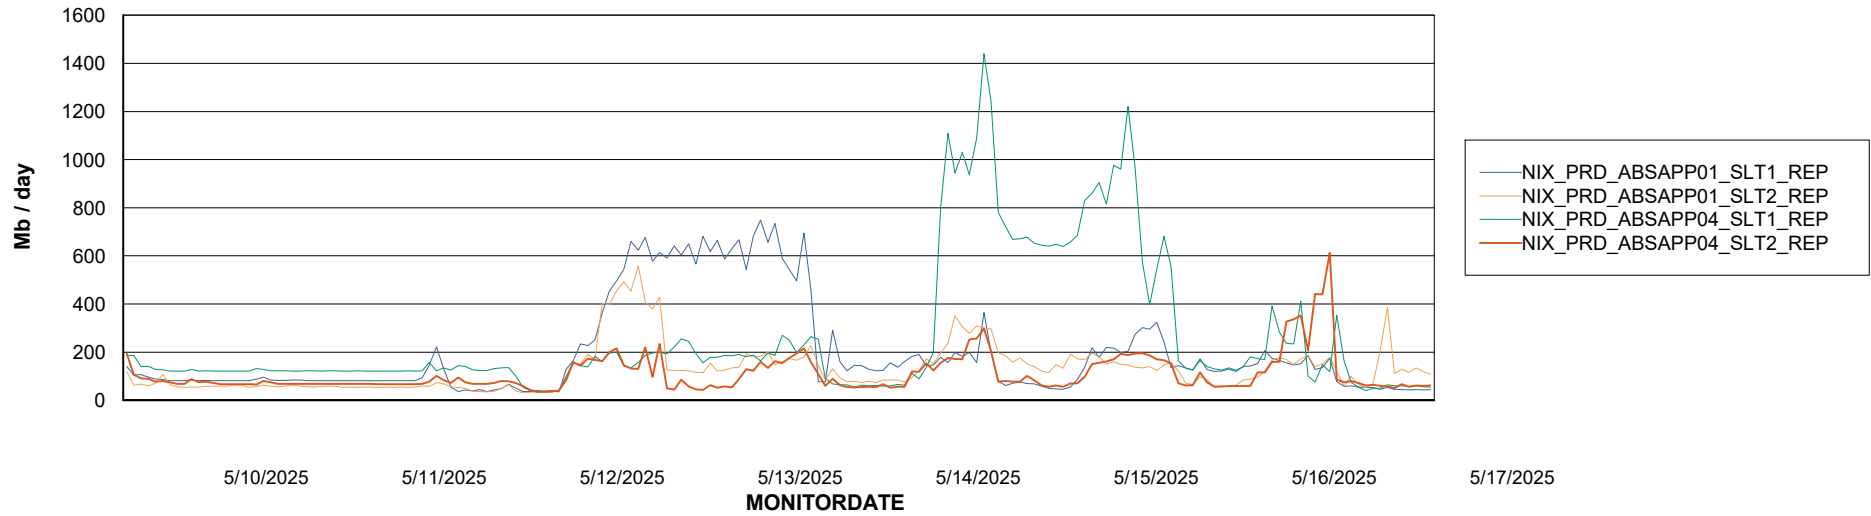

Avg memory used per ABS Server Service

Avg users per day per ABS server

Weekly SLA Customer Report

Customer NIX_Production
Database ID 51

ABSSolute Application ReportServer Services

Avg memory used per ReportServer Service