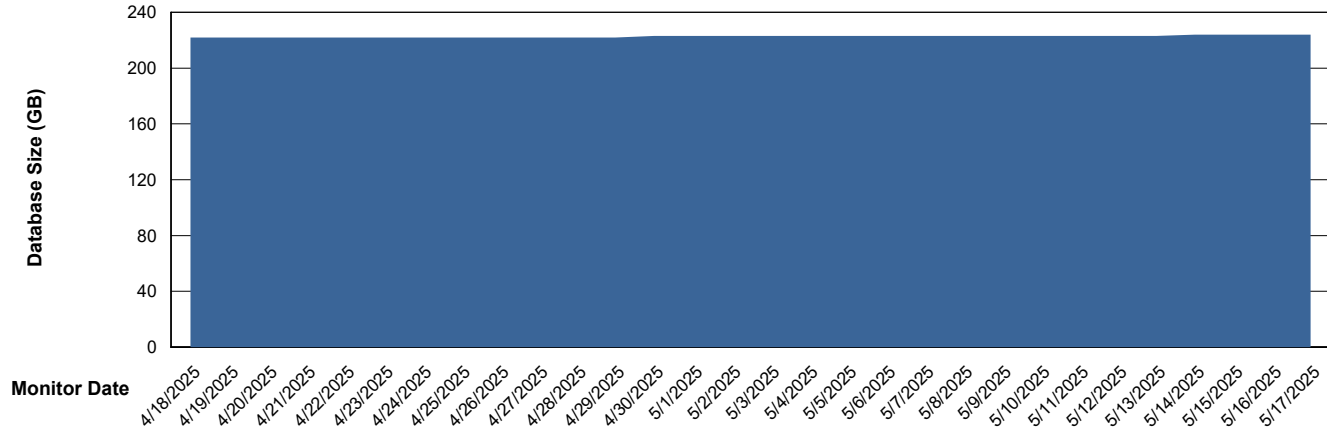

DATABASE SIZE NIX_PRD_ABSBI_ABS1

Database growth over last month