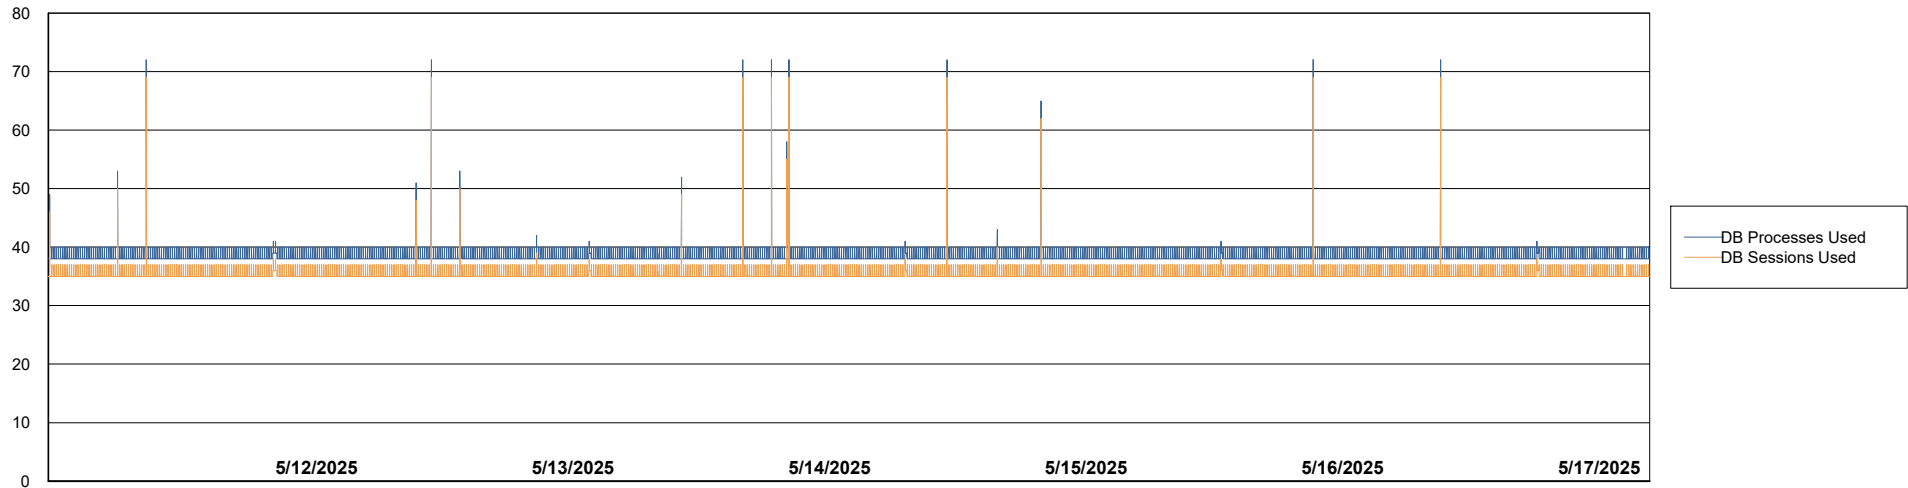

Database Performance NIX_PRD_ABSD02_HSBABS1

DB Processes Max 300