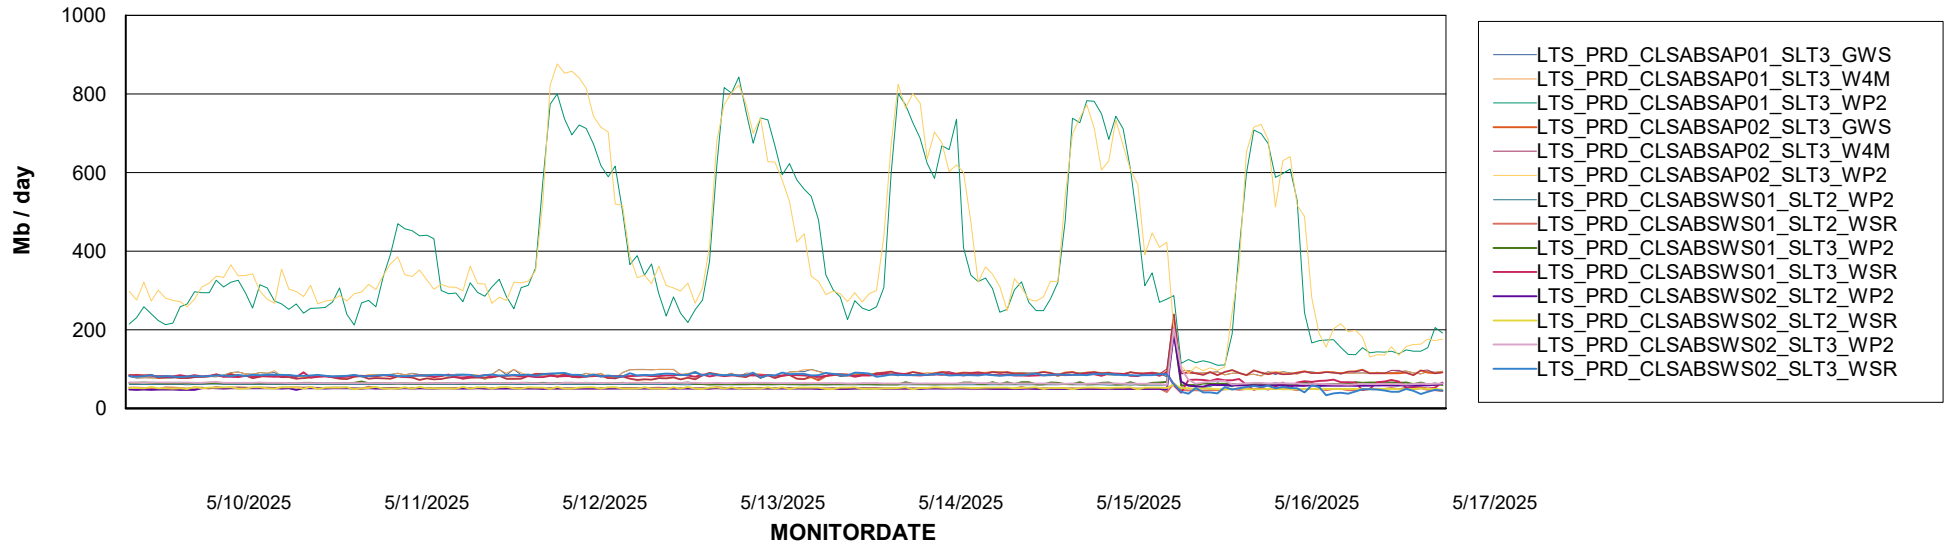

ABSSolute Web Component Services

Avg memory used per ABS Web component