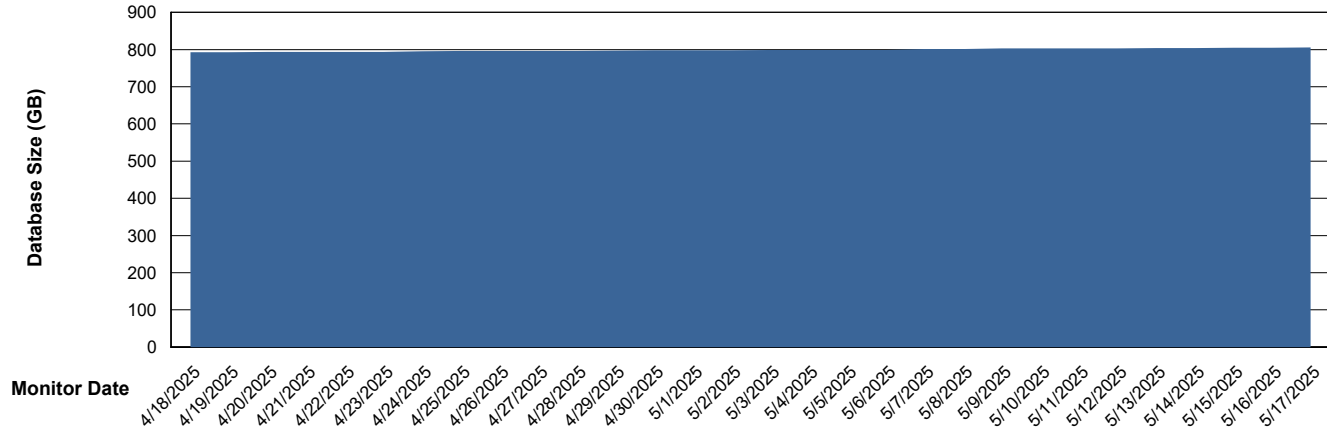

DATABASE SIZE LTS_PRD_CLSABSBI01_ABS1

Database growth over last month