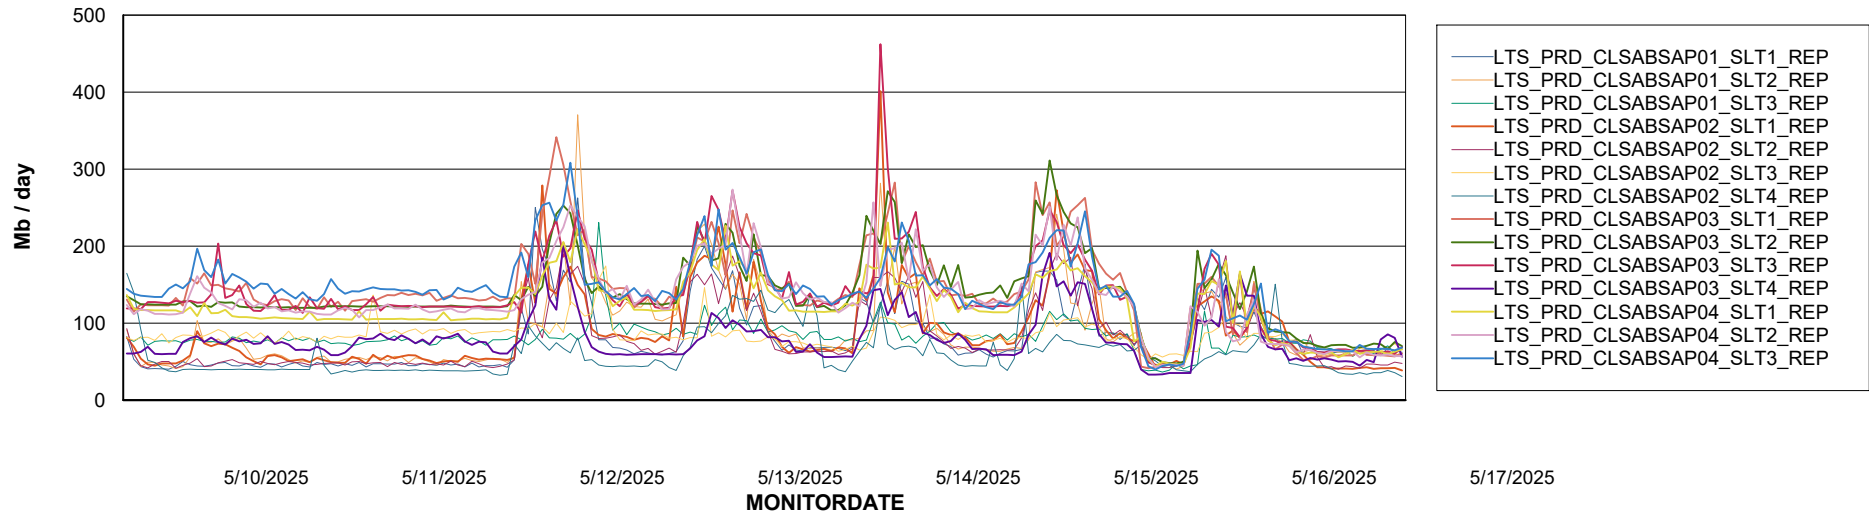

ABSSolute Application ReportServer Services

Avg memory used per ReportServer Service