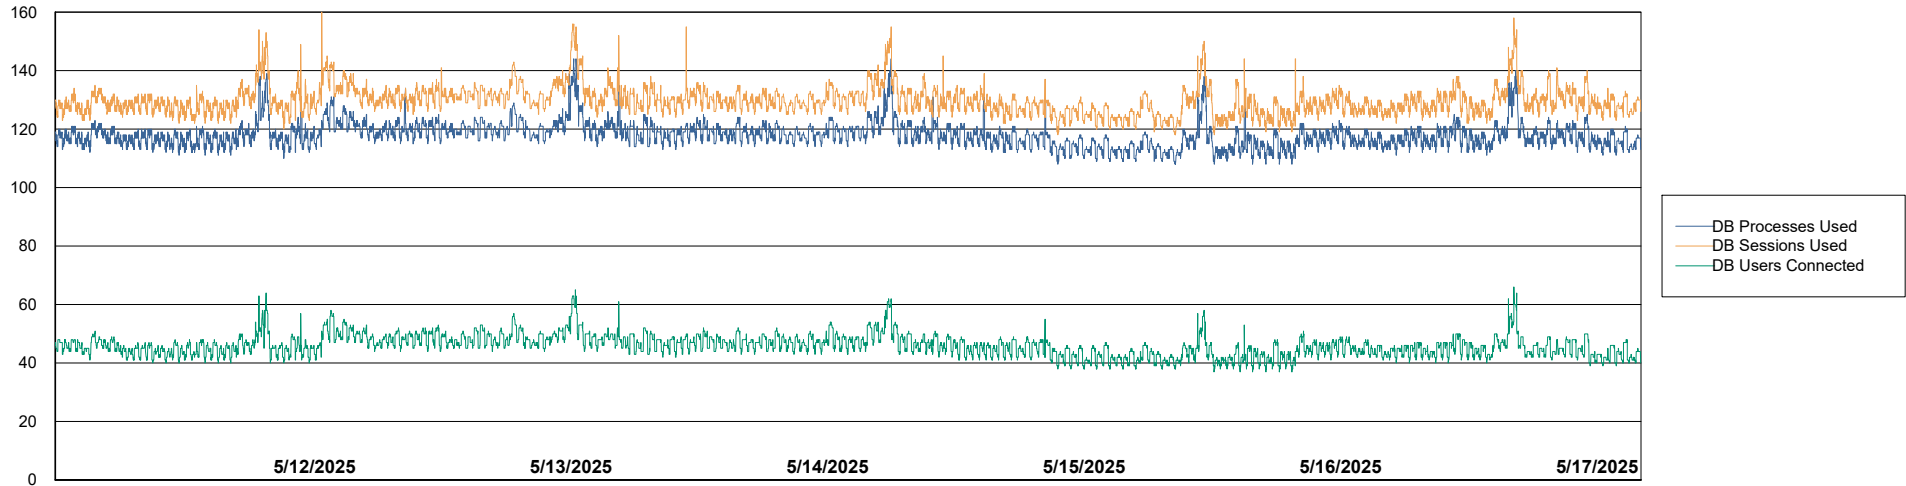

Database Performance LTS_PRD_CLSABSBI01_ABS1