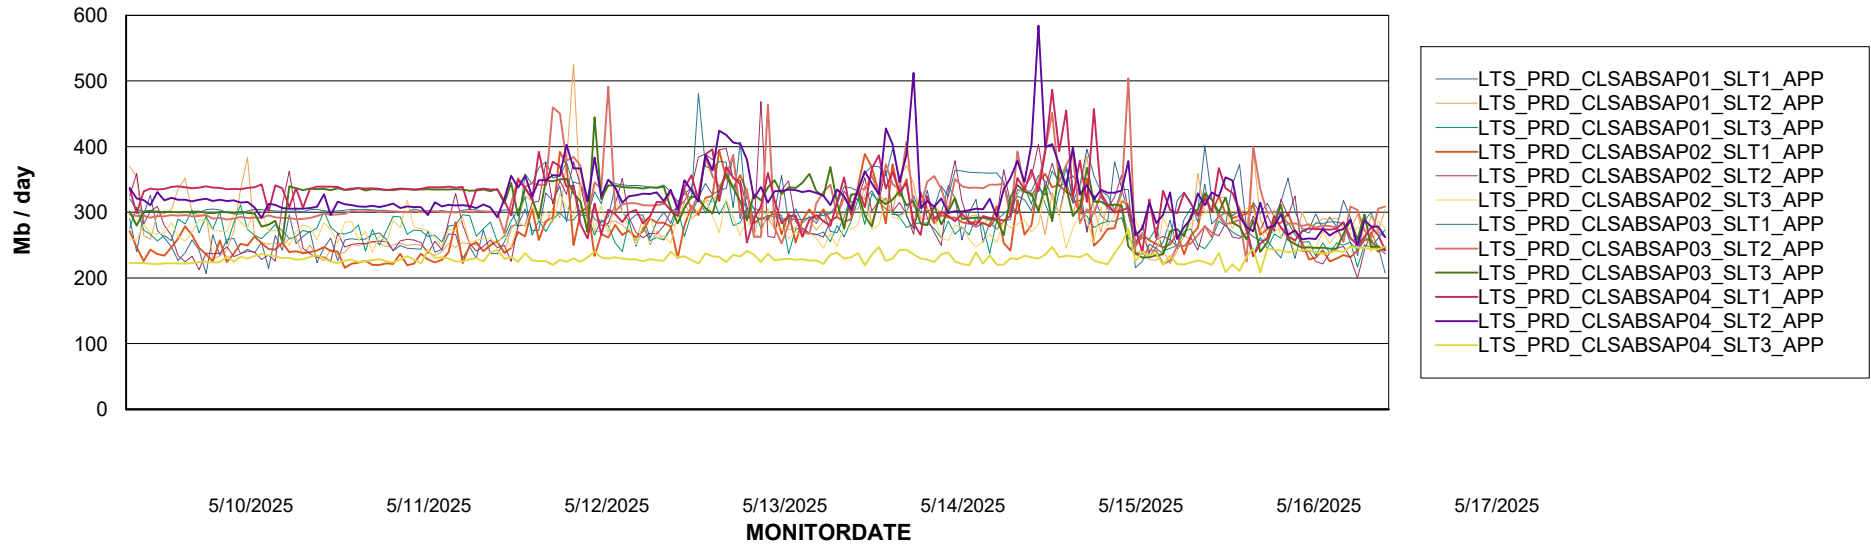

ABSSolute Application Server Services

Avg memory used per ABS Server Service