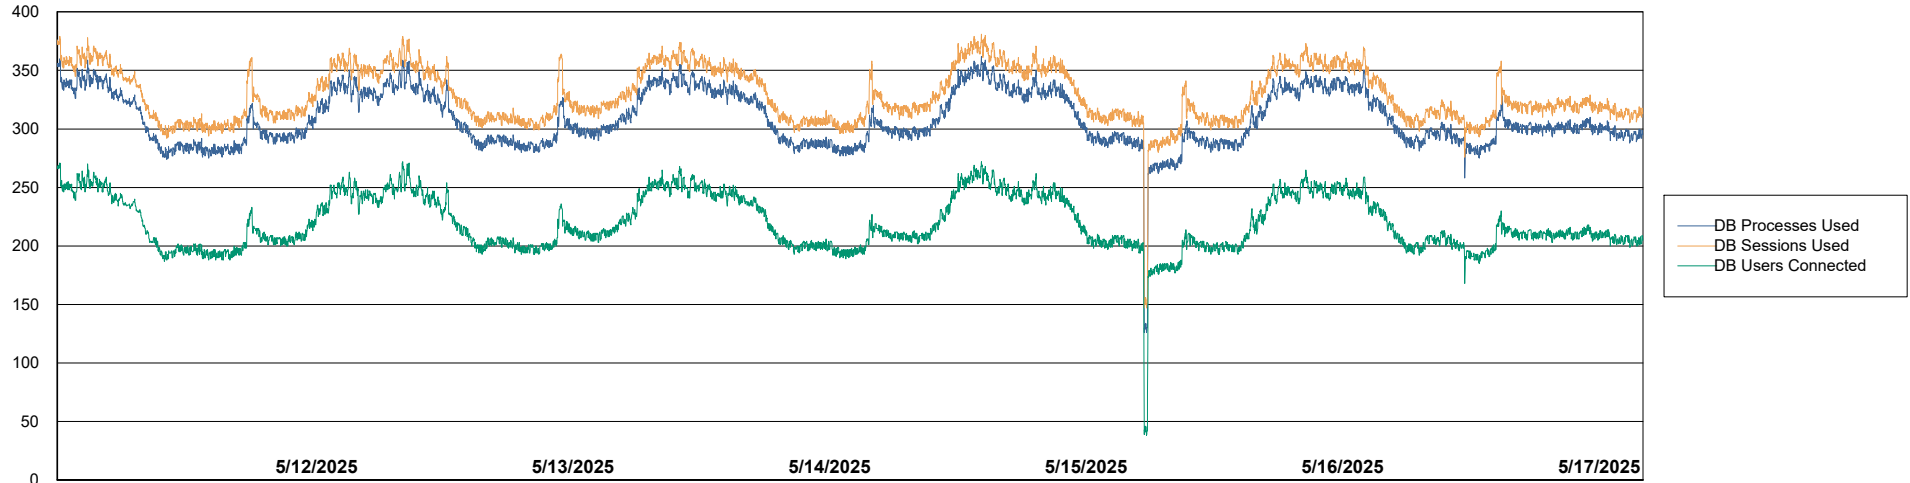

Database Performance LTS_PRD_CLSABSD01_ABS1