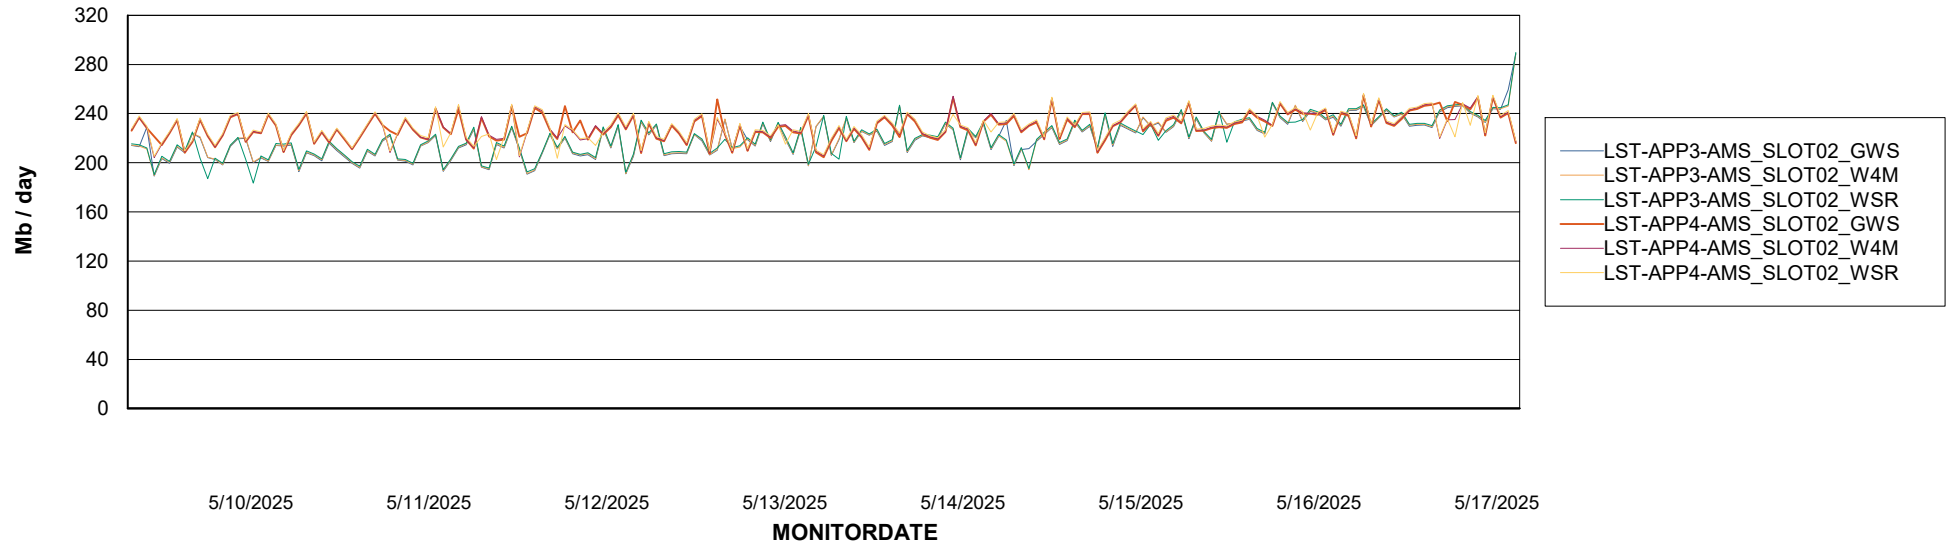

ABSSolute Web Component Services

Avg memory used per ABS Web component