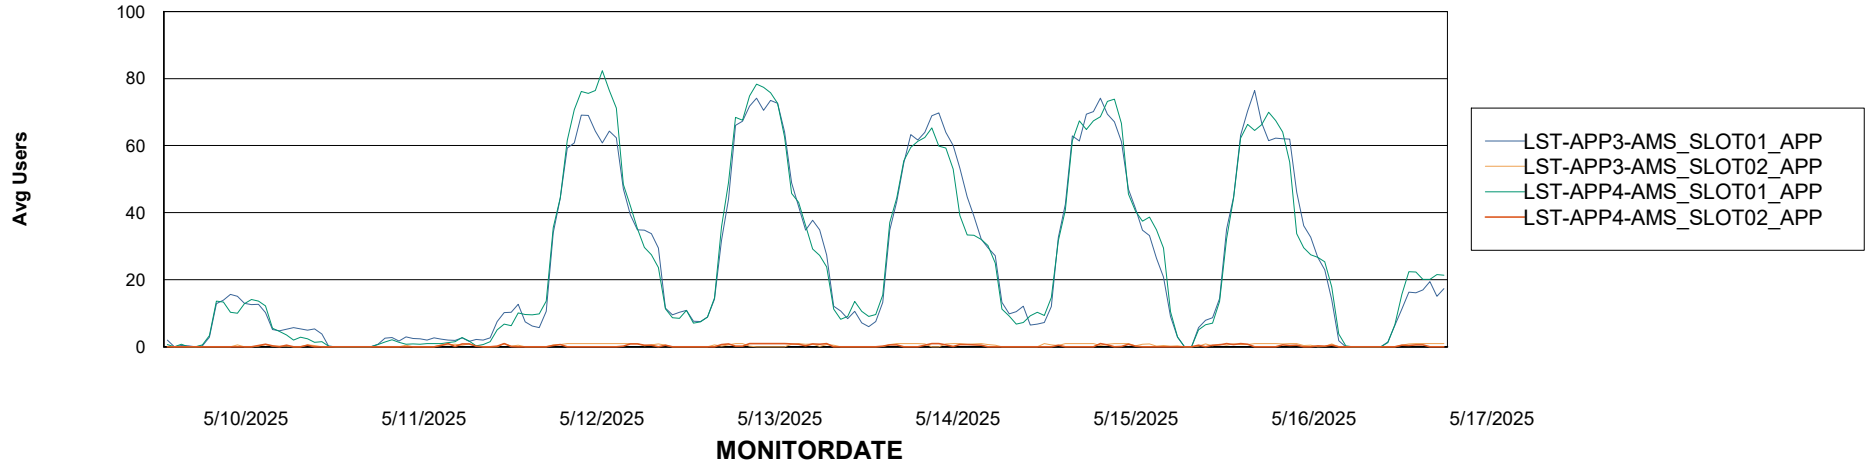

Weekly SLA Customer Report

Customer LST OCI AMS Production ABSME
Database ID 213

ABSSolute Application Server Services

Avg memory used per ABS Server Service

Avg users per day per ABS server

Weekly SLA Customer Report