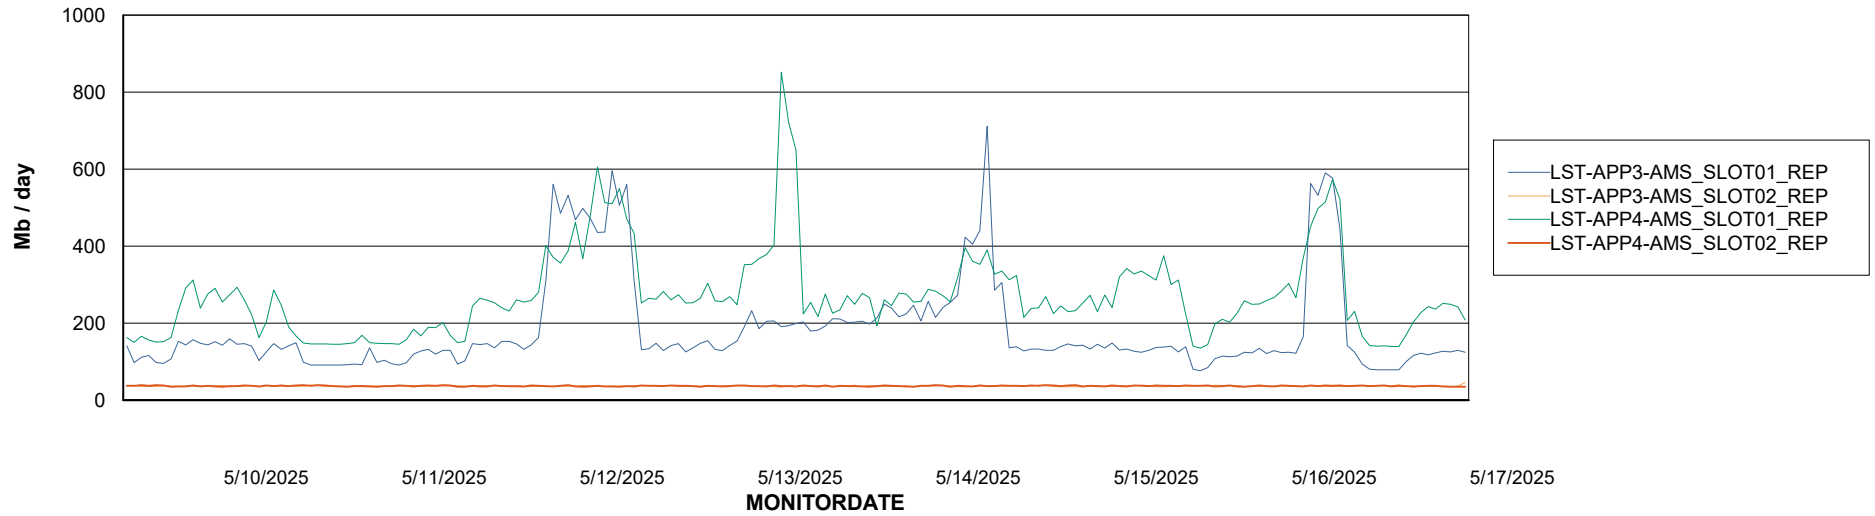

ABSSolute Application ReportServer Services

Avg memory used per ReportServer Service