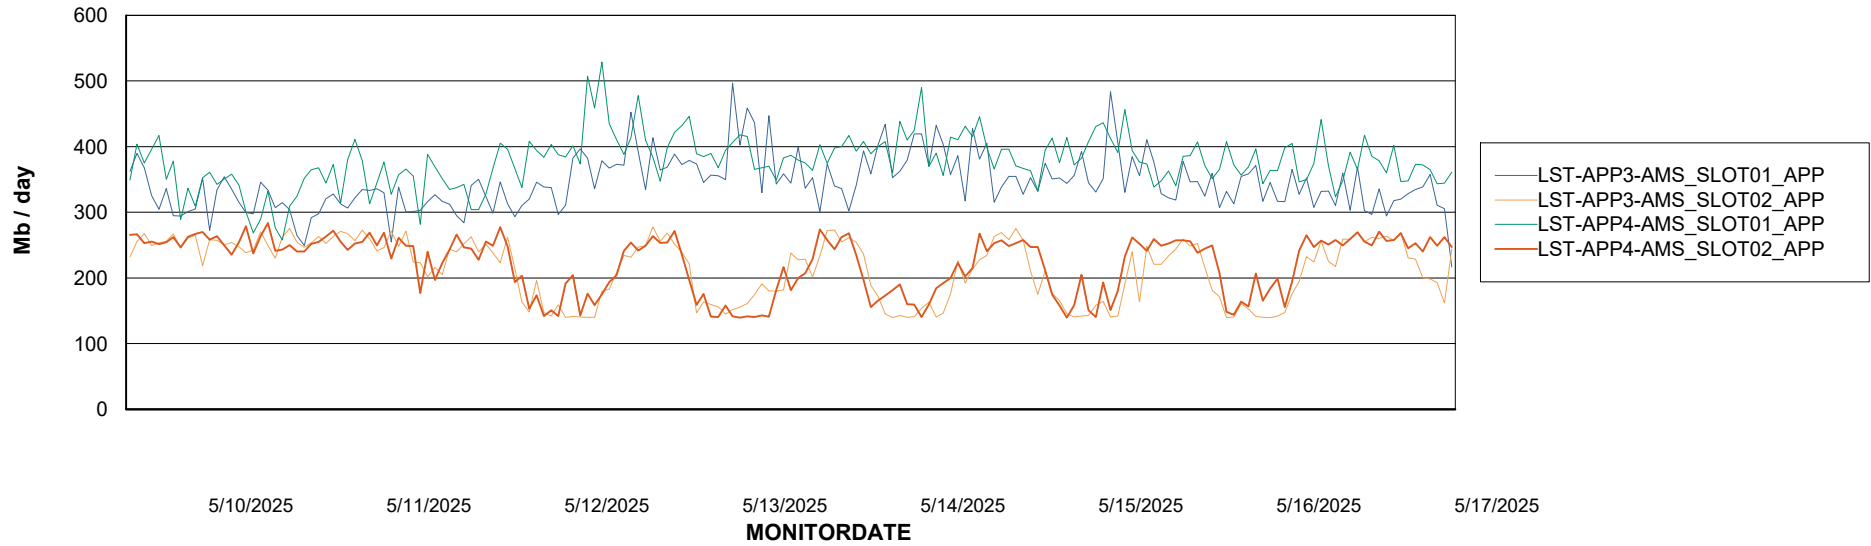

ABSSolute Application Server Services

Avg memory used per ABS Server Service