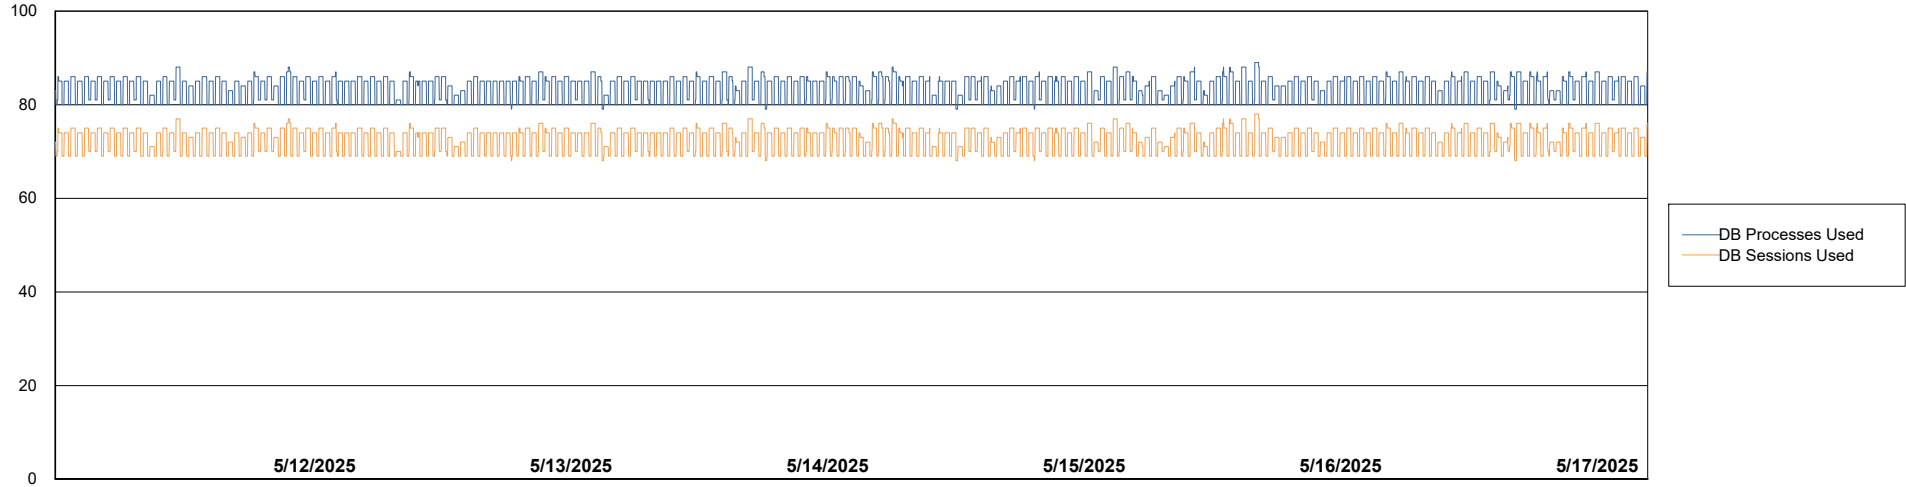

Database Performance LST-DBS4-AMS_DB_HSBABSME

DB Processes Max 1,000
DB Processes Max 0