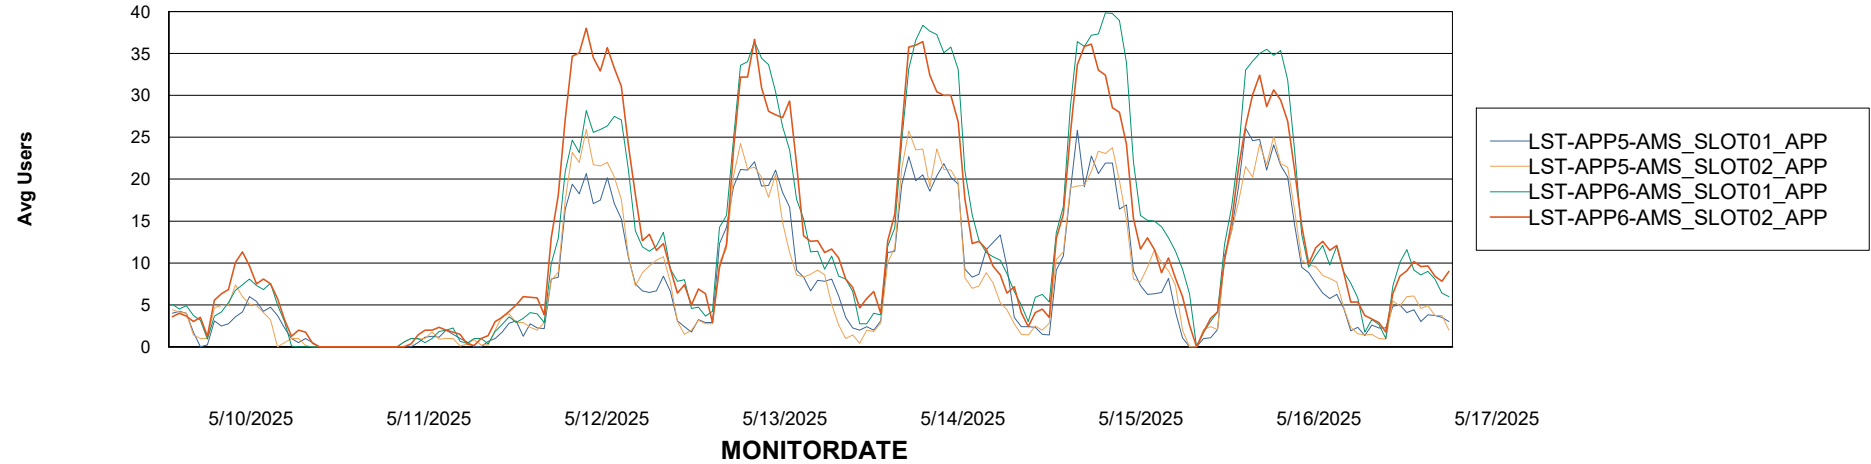

Avg users per day per ABS server