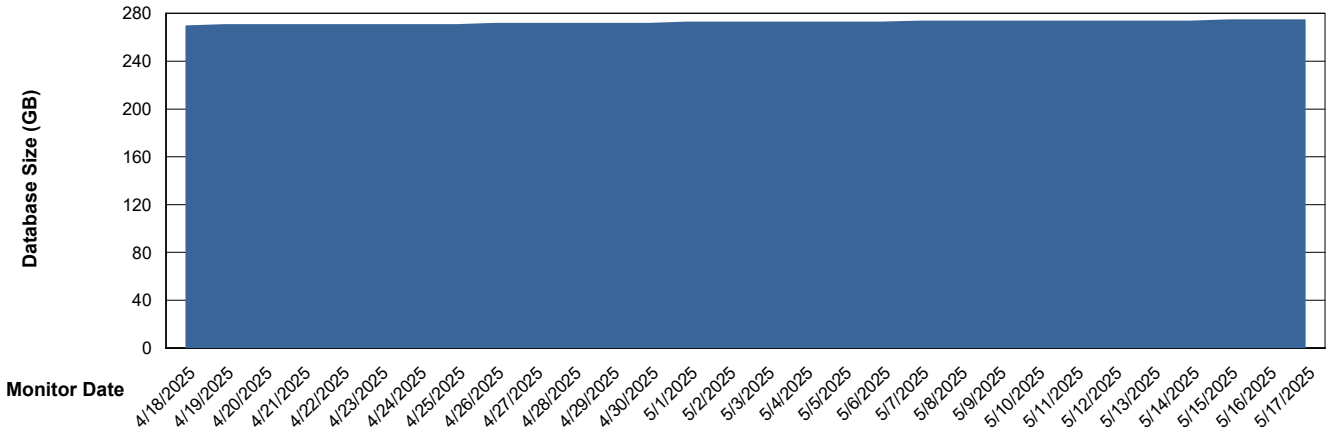

DATABASE SIZE LST-DBS5-AMS_DB_ABSEE

Database growth over last month