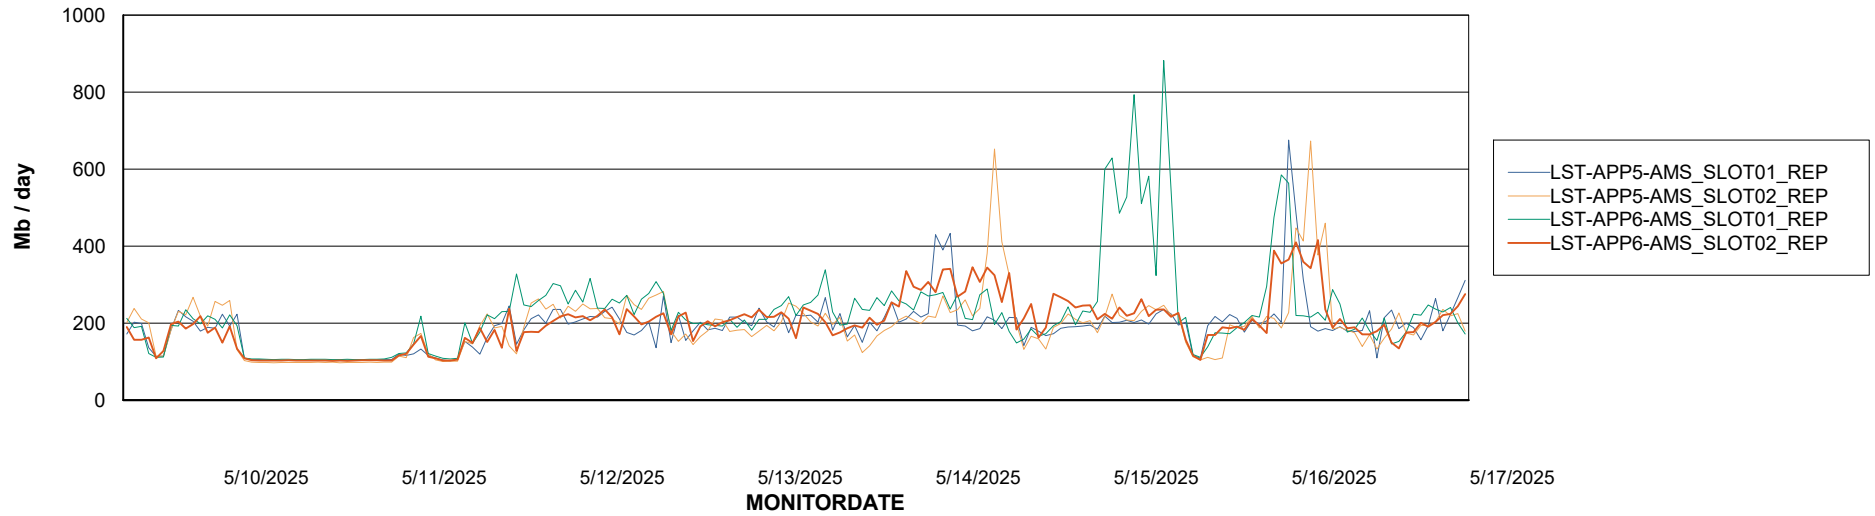

ABSSolute Application ReportServer Services

Avg memory used per ReportServer Service