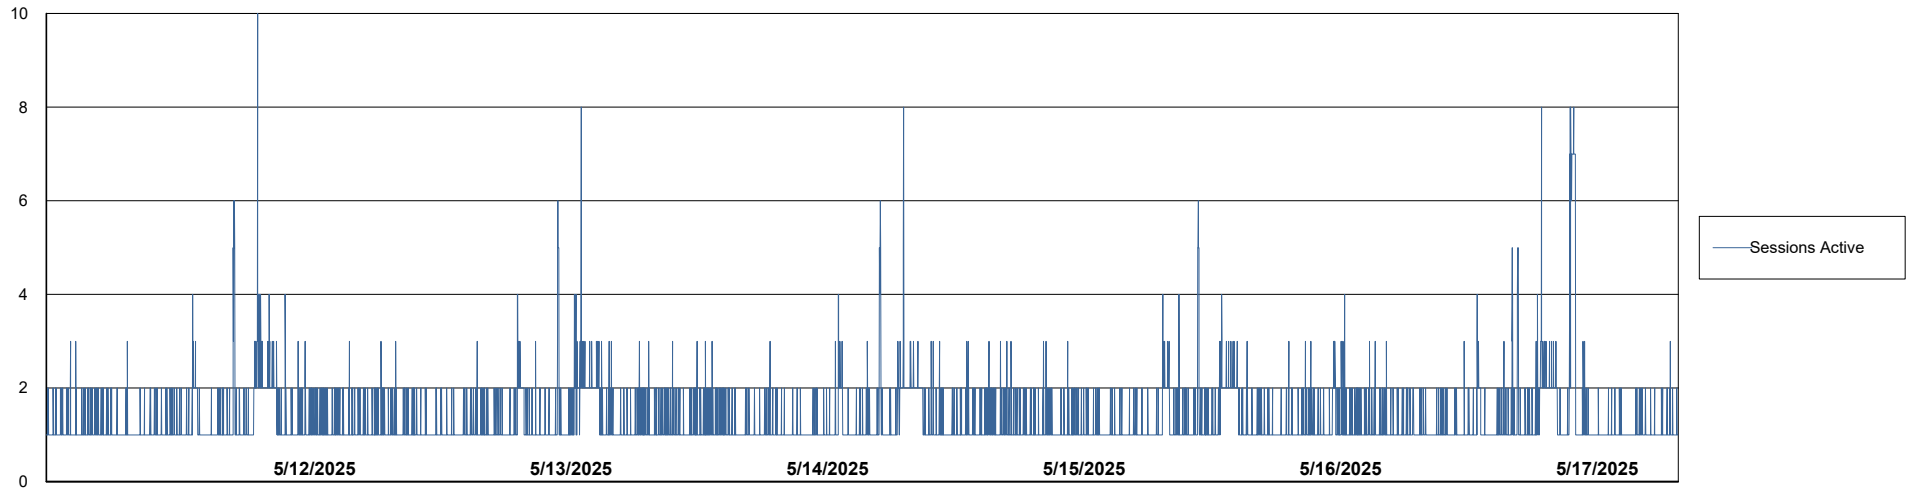

Database Performance LST-DBS5-AMS_DB_ABSEE