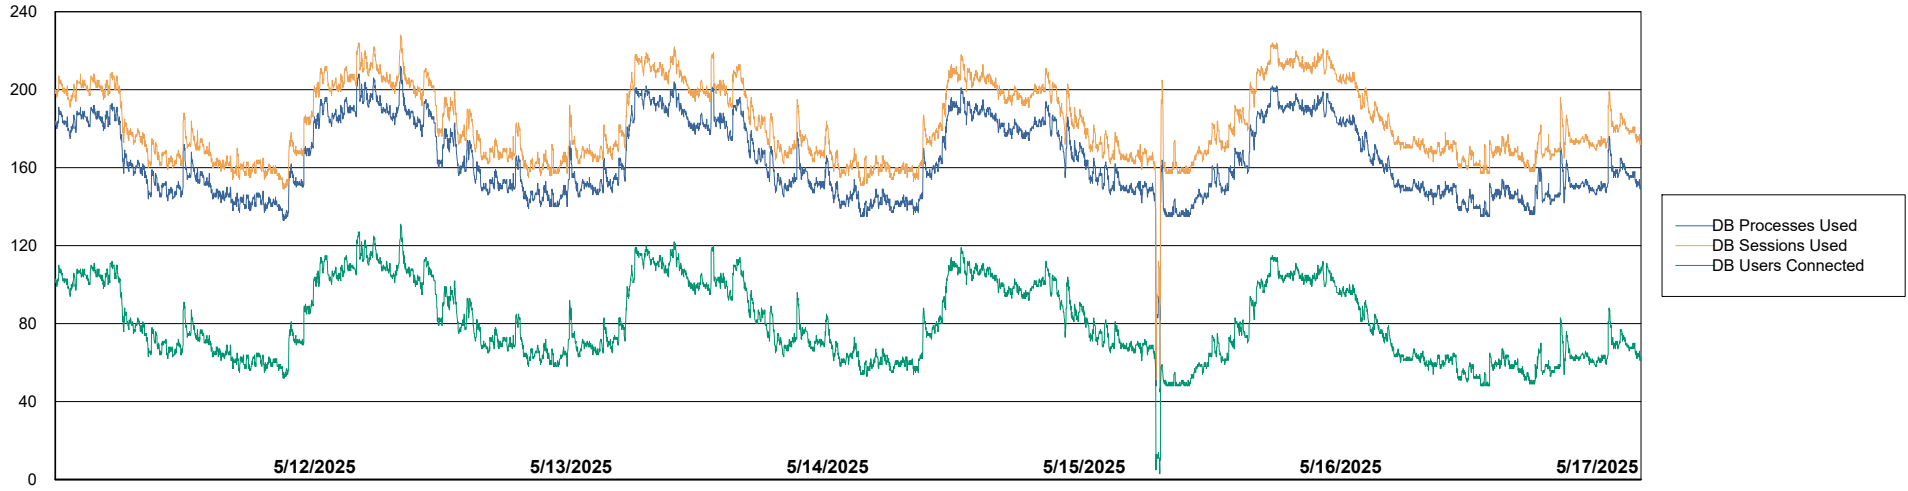

Database Performance LST-DBS5-AMS_DB_ABSEE