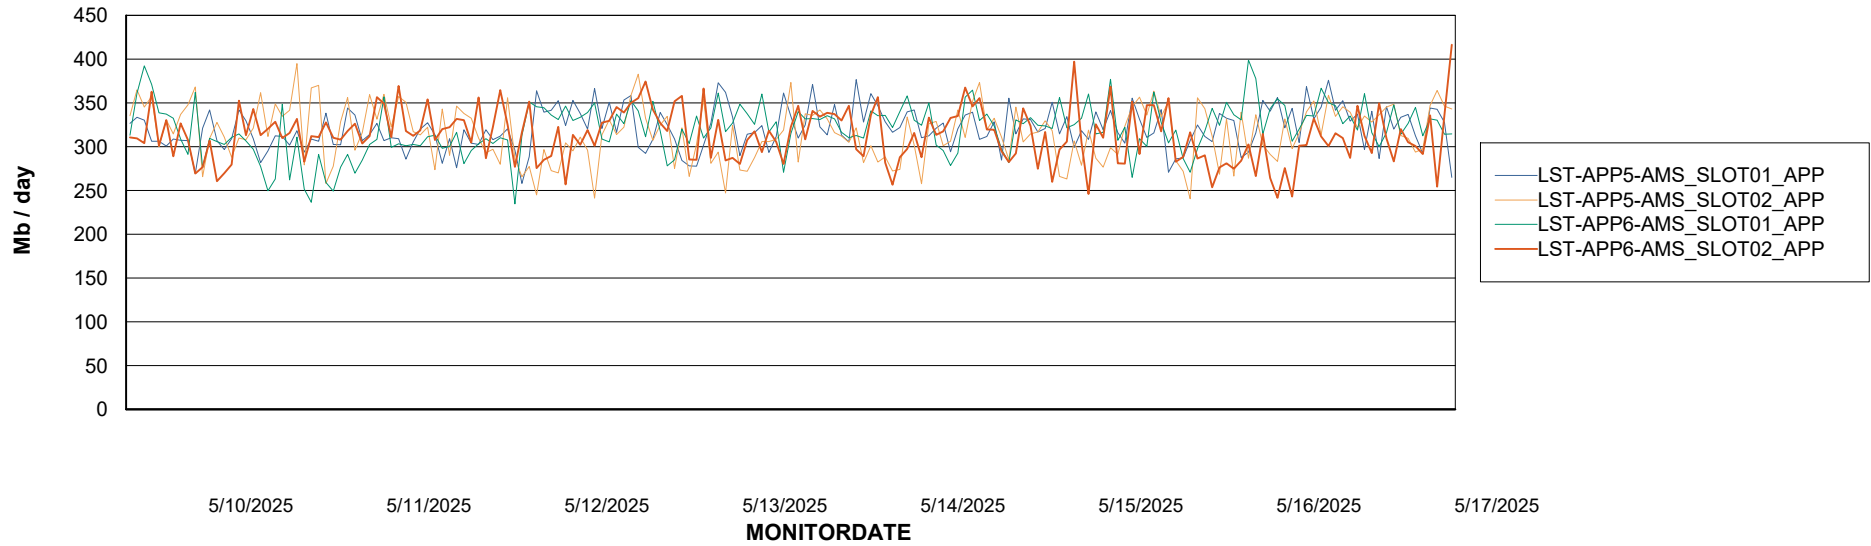

ABSSolute Application Server Services

Avg memory used per ABS Server Service