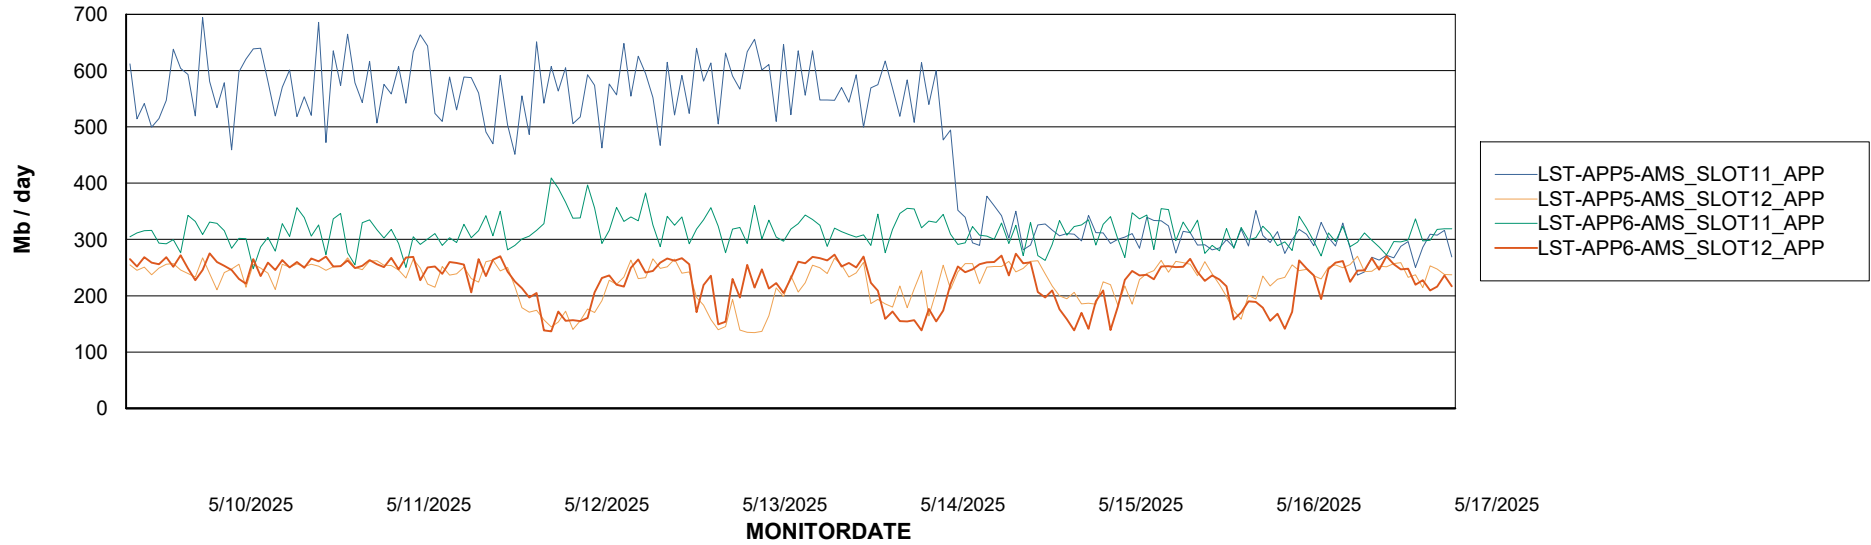

ABSSolute Application Server Services

Avg memory used per ABS Server Service