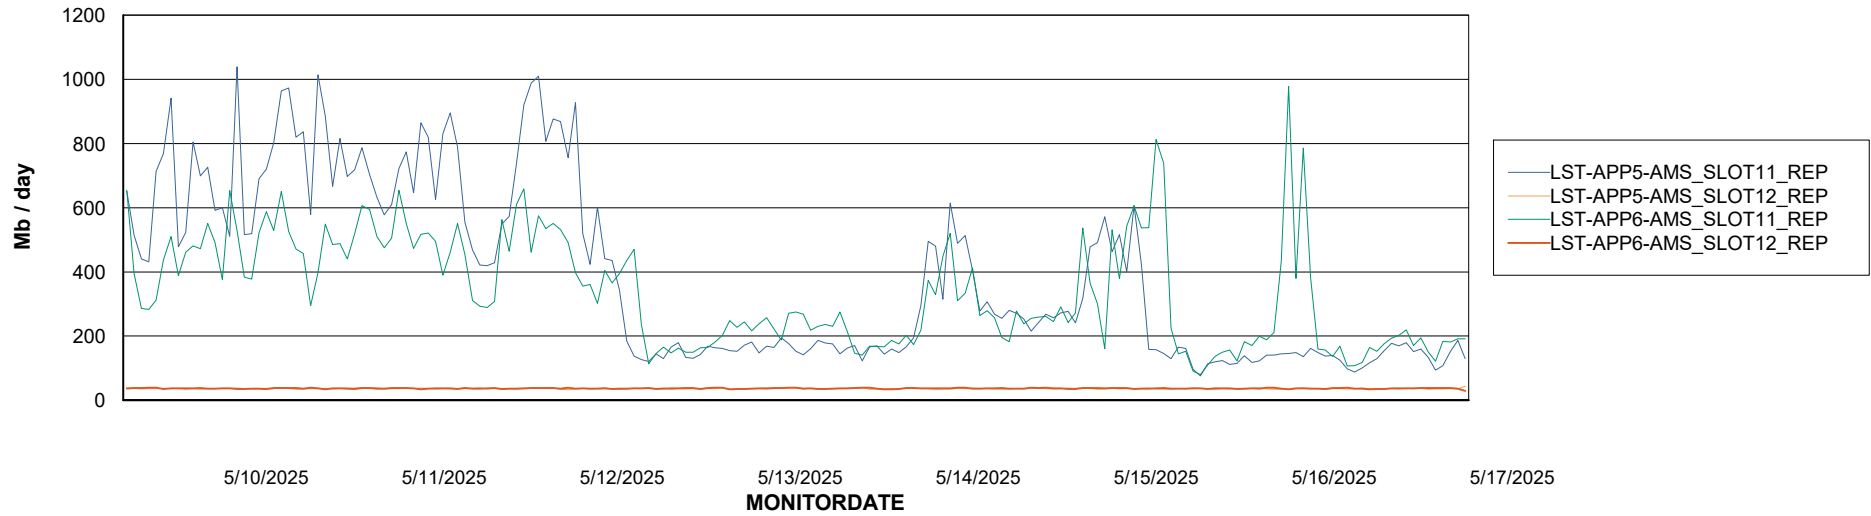

ABSSolute Application ReportServer Services

Avg memory used per ReportServer Service