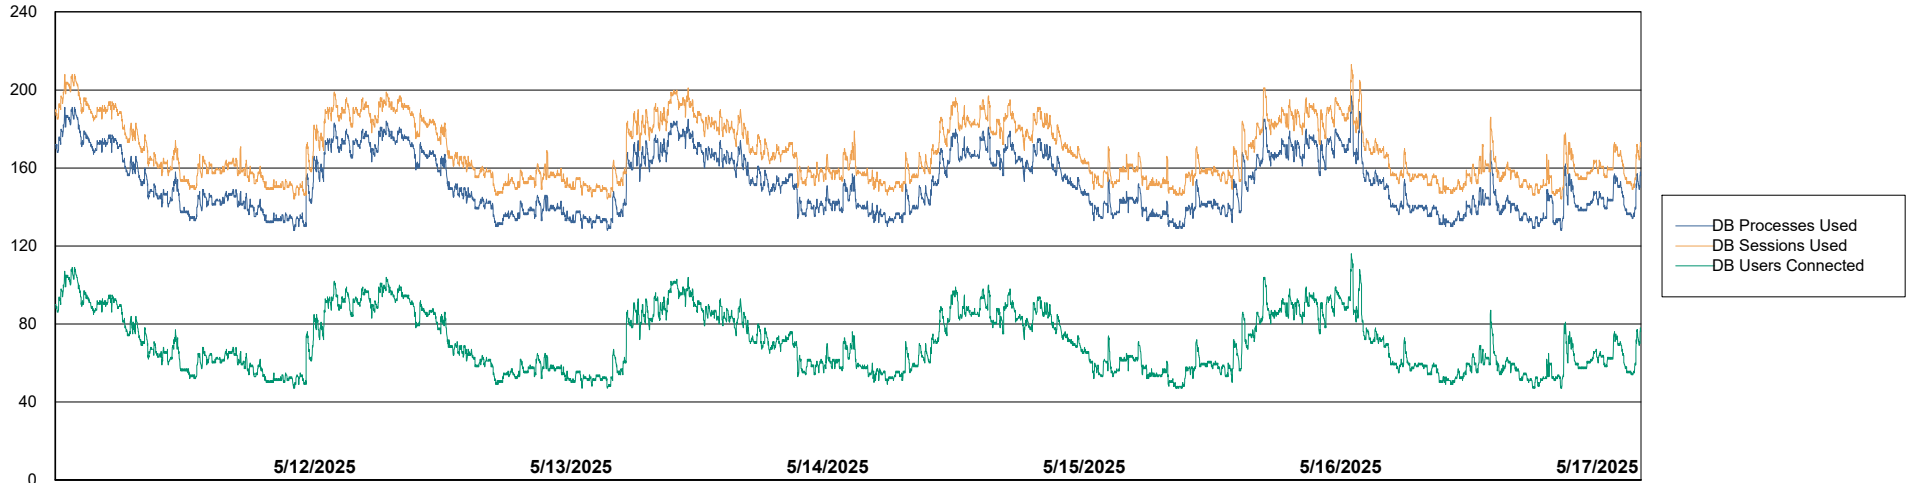

Database Performance LST-DBS6-AMS_DB_ABSEE2