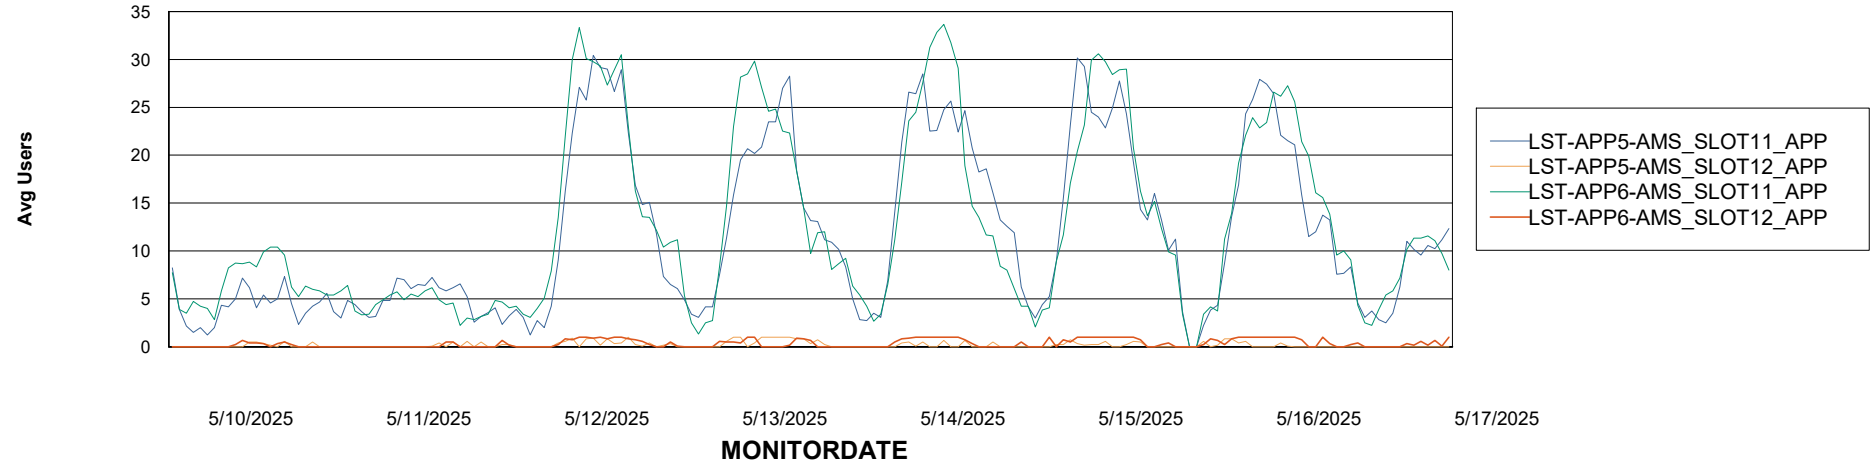

Weekly SLA Customer Report

Customer LST OCI AMS Production ABSEE2
Database ID 212

ABSSolute Application Server Services

Avg memory used per ABS Server Service

Avg users per day per ABS server

Weekly SLA Customer Report