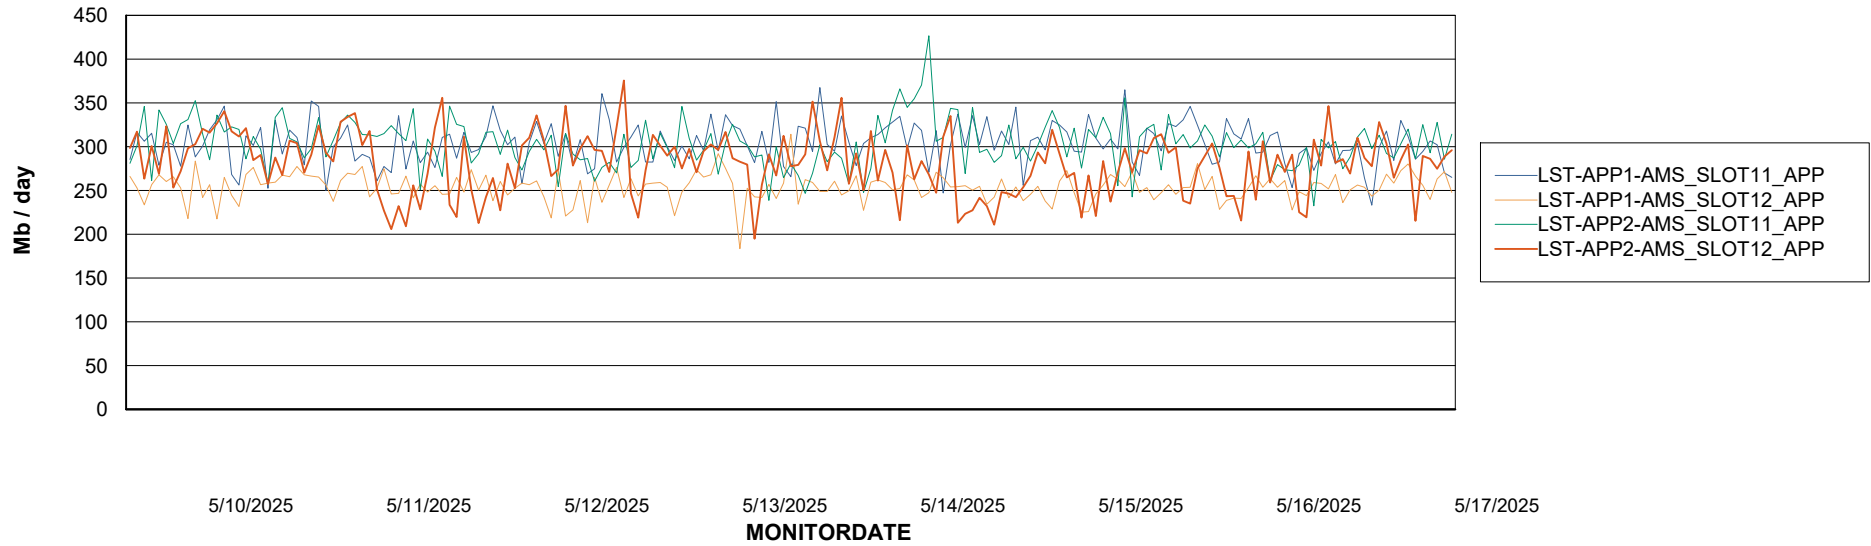

ABSSolute Application Server Services

Avg memory used per ABS Server Service