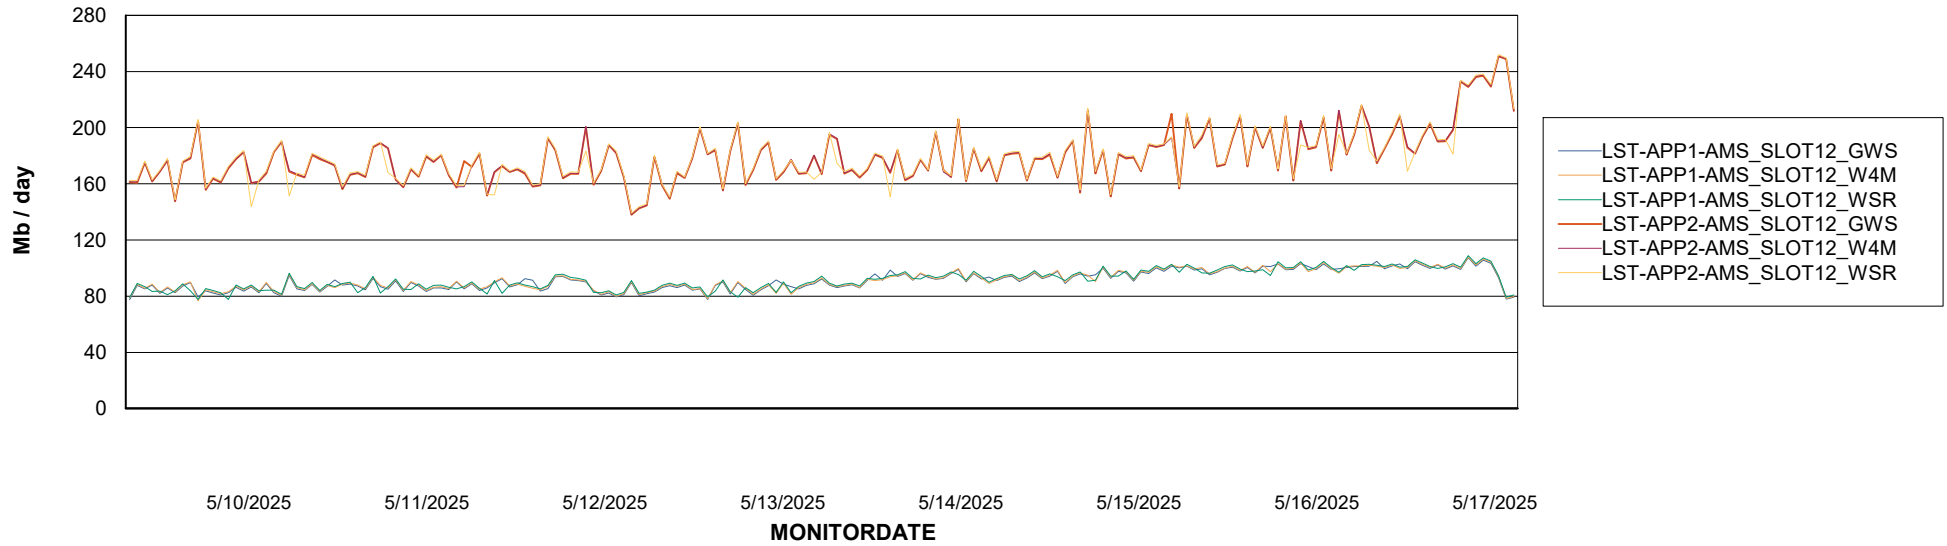

ABSSolute Web Component Services

Avg memory used per ABS Web component