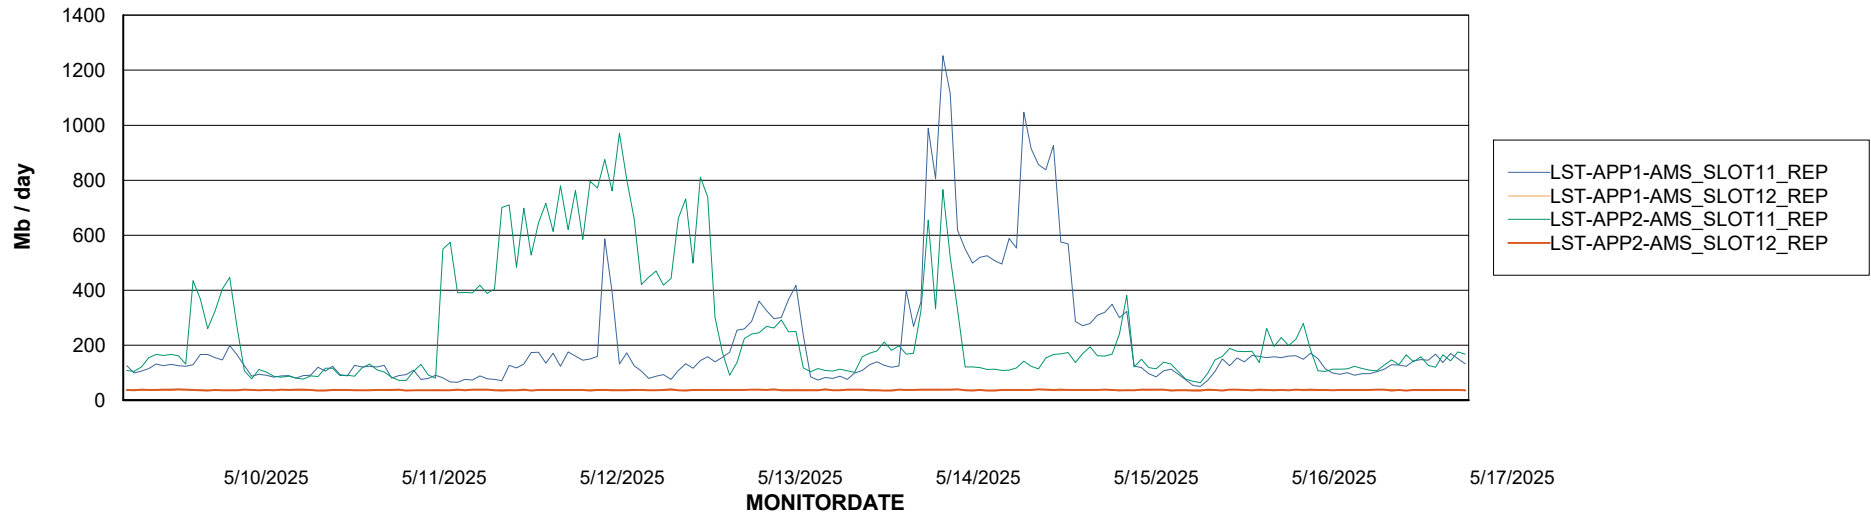

ABSSolute Application ReportServer Services

Avg memory used per ReportServer Service