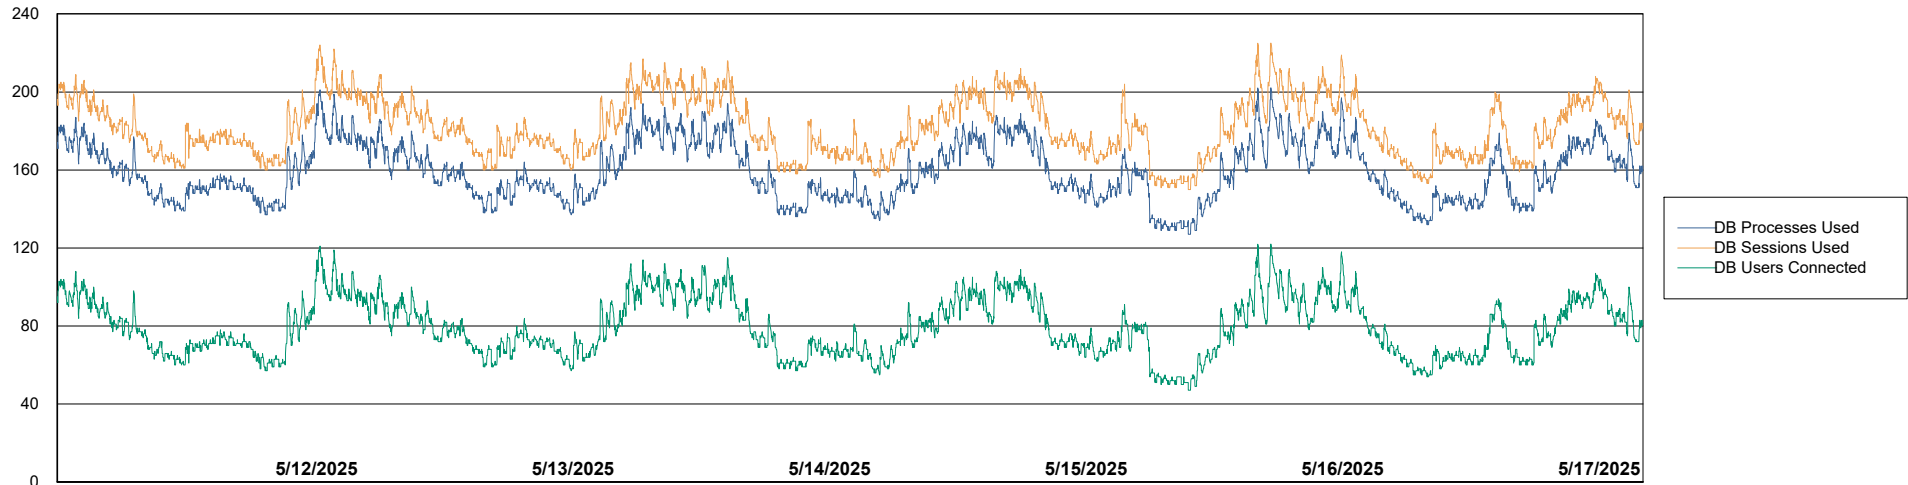

Database Performance LST-DBS2-AMS_DB_ABSCH2