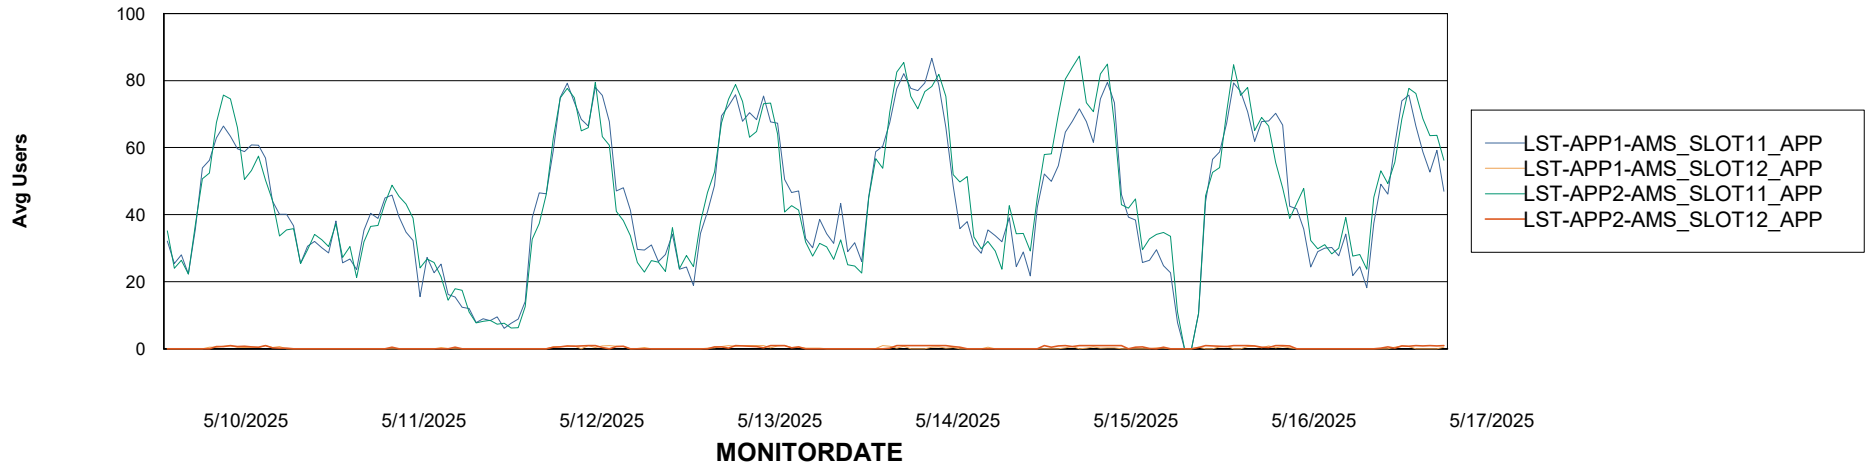

Weekly SLA Customer Report

Customer LST OCI AMS Production ABSCH2
Database ID 216

ABSSolute Application Server Services

Avg memory used per ABS Server Service

Avg users per day per ABS server

Weekly SLA Customer Report