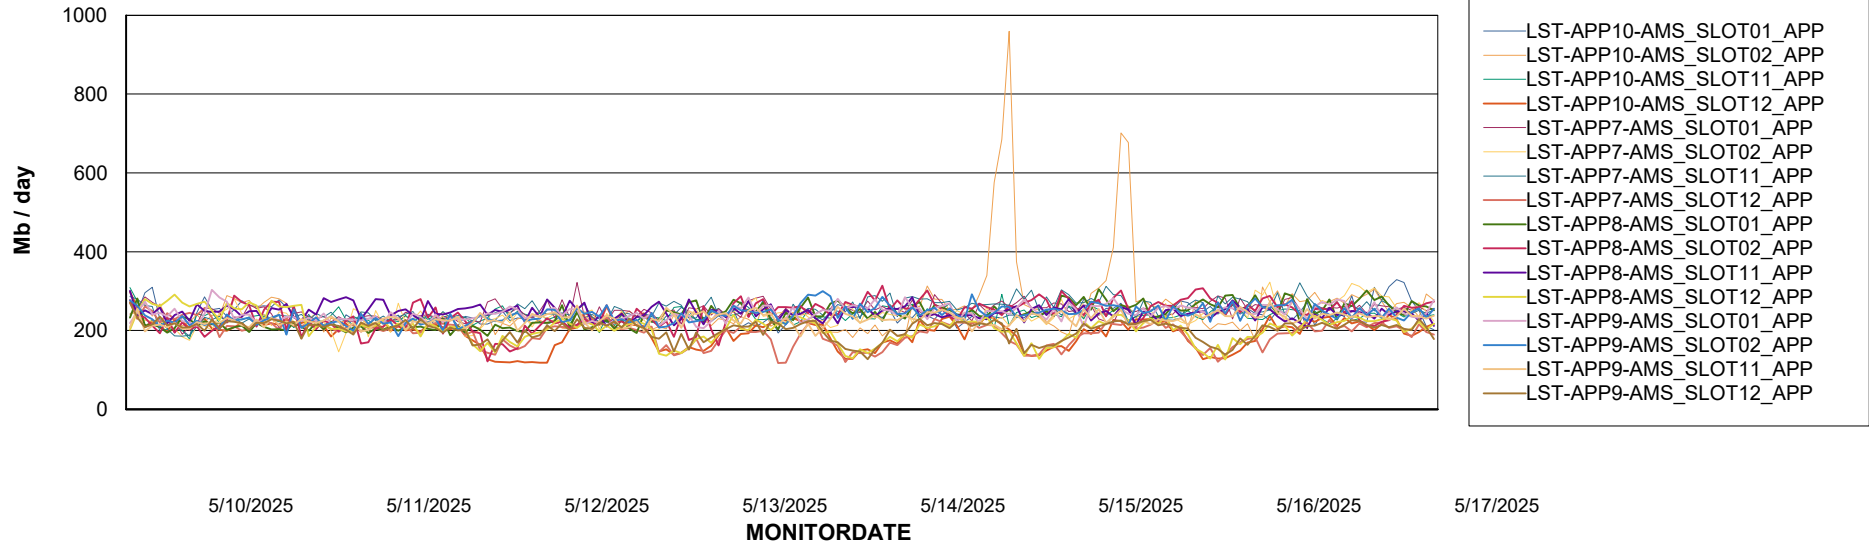

ABSSolute Application Server Services

Avg memory used per ABS Server Service