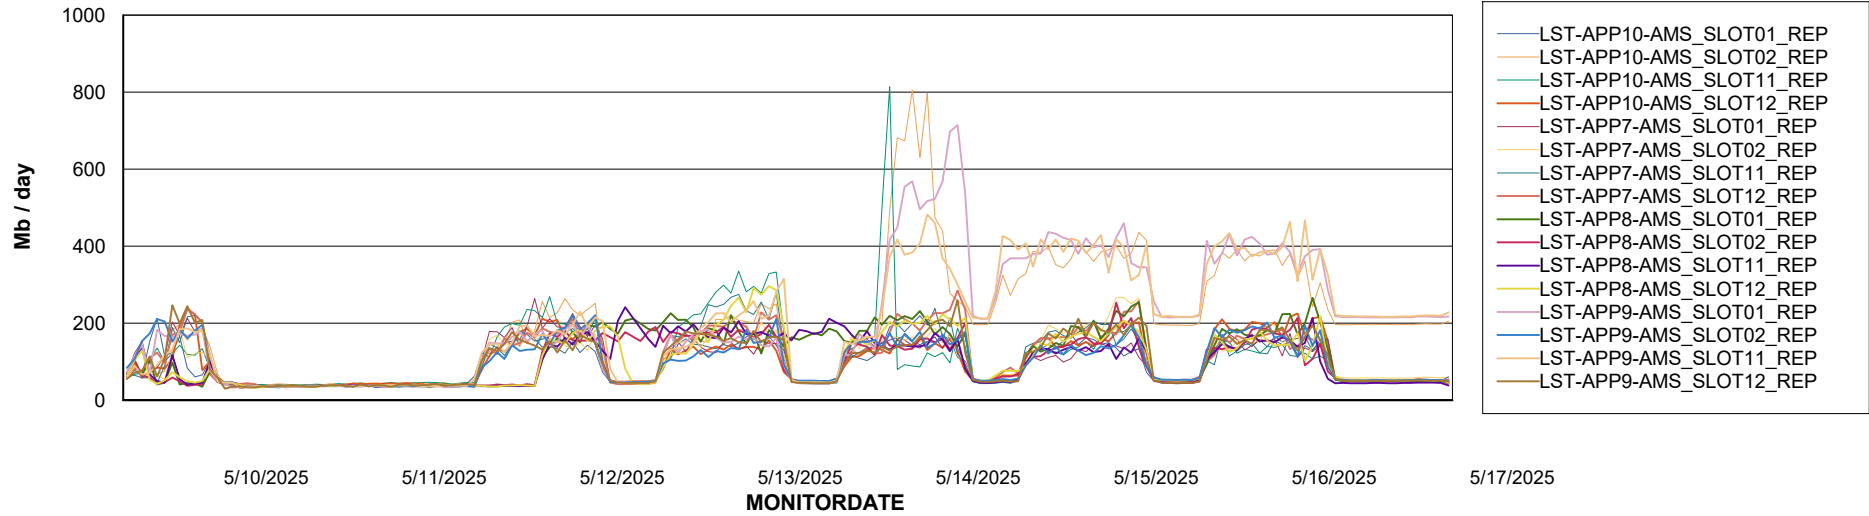

ABSSolute Application ReportServer Services

Avg memory used per ReportServer Service