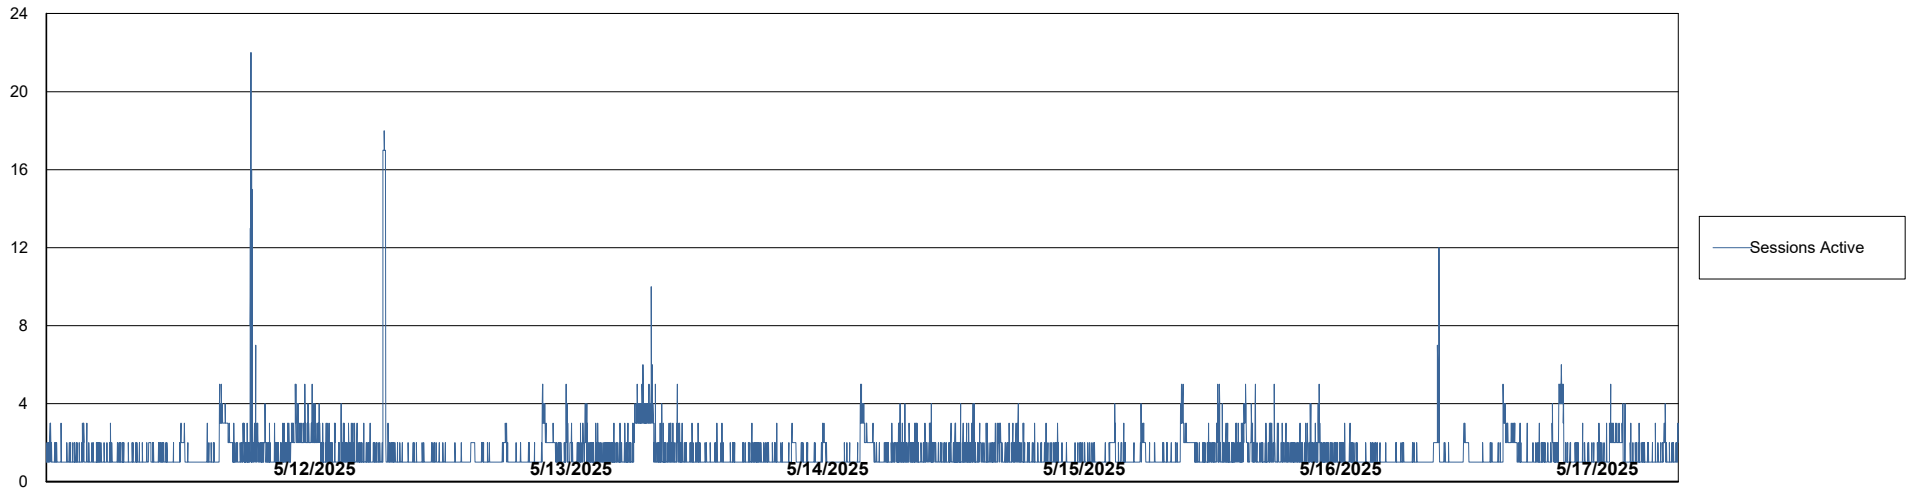

Harddisk Usage LSS_CHINA_PRD_liazcne2VMProdABSSoluteDB2

	Free disk space on / (%)	Total disk space on / (Gb)	Used disk space on / (Gb)	Free disk space on /boot (%)	Total disk space on /boot (Gb)	Used disk space on /boot (Gb)	Free disk space on /u01 (%)	Total disk space on /u01 (Gb)	Used disk space on /u01 (Gb)	Free disk space on /u02 (%)
5/17/2025	87	63	8	69	0	0	48	49	24	32
5/16/2025	87	63	8	69	0	0	48	49	24	32
5/15/2025	87	63	8	69	0	0	48	49	24	32
5/14/2025	87	63	8	69	0	0	48	49	24	32
5/13/2025	87	63	8	69	0	0	48	49	24	32
5/12/2025	87	63	8	69	0	0	48	49	24	32
5/11/2025	87	63	8	69	0	0	48	49	24	32

Weekly SLA Customer Report

Customer LSS_CHINA_Production
Database ID 202

Database Performance LSS_CHINA_PRD_liazcne2VMPProdABSSoluteDB1_ABS1

Weekly SLA Customer Report

Customer LSS_CHINA_Production
Database ID 202