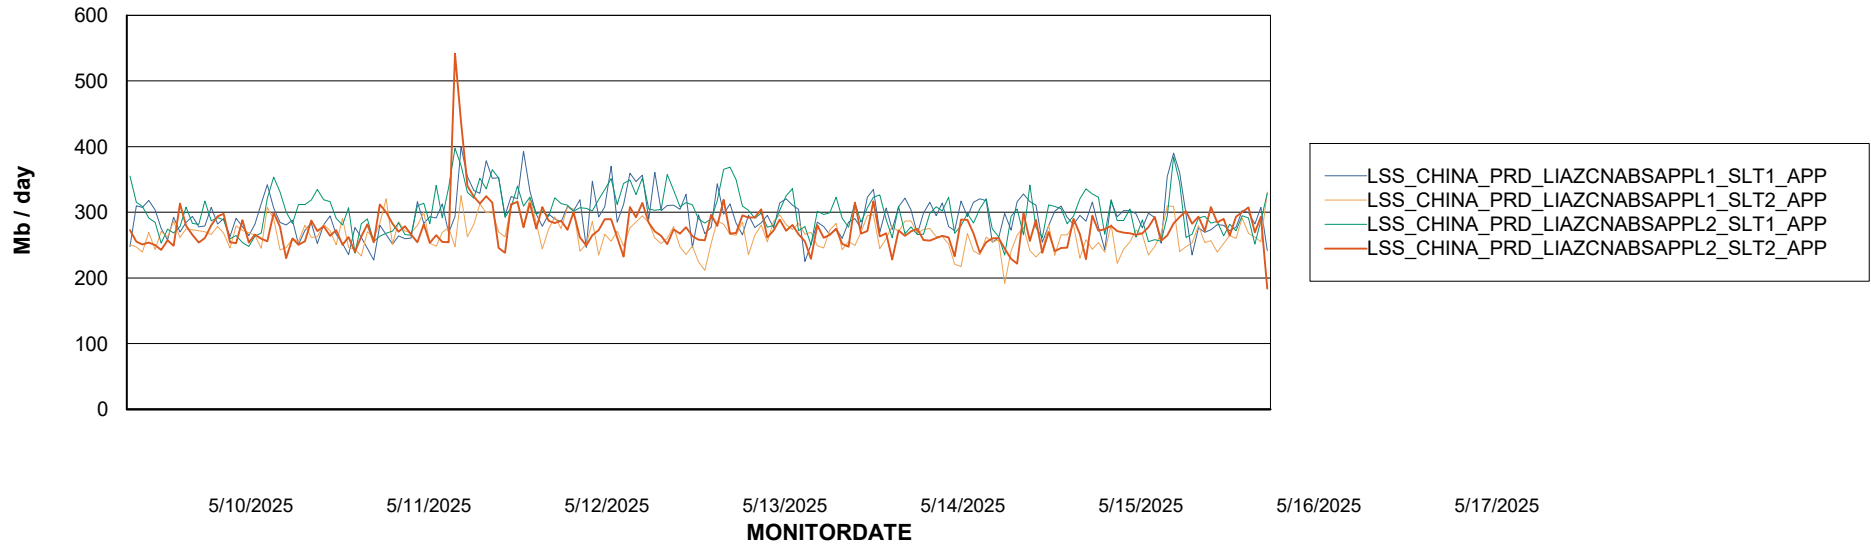

ABSSolute Application Server Services

Avg memory used per ABS Server Service