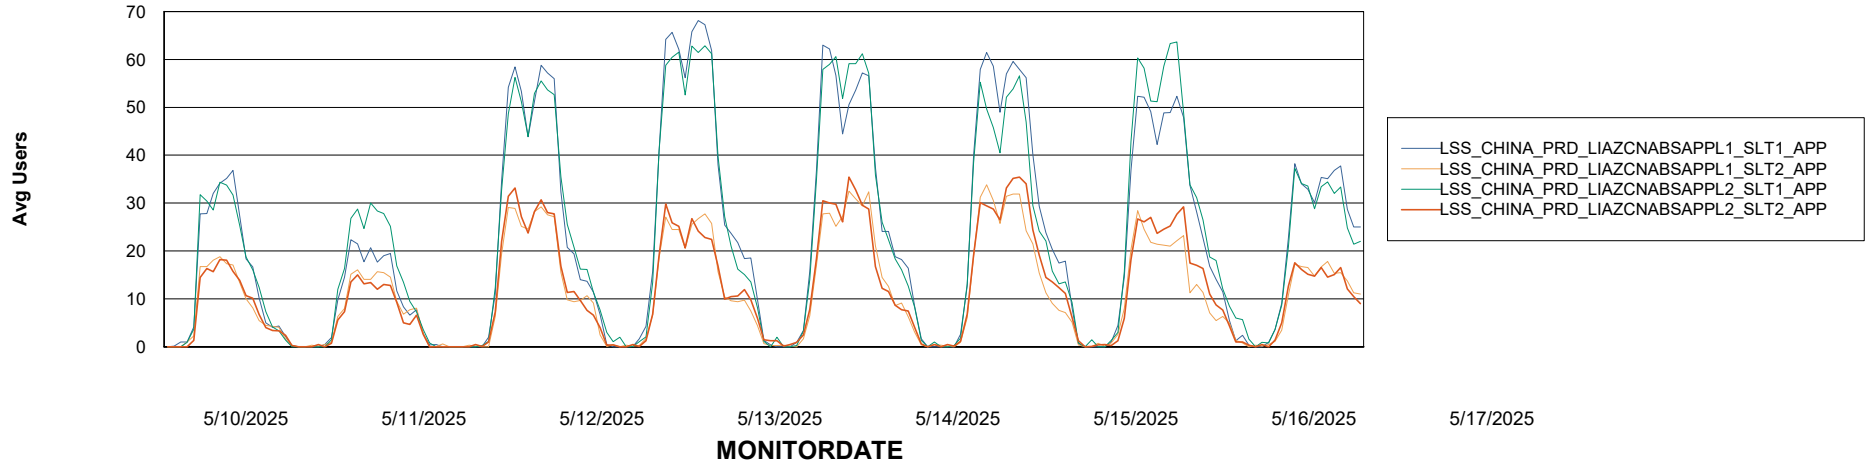

Avg users per day per ABS server