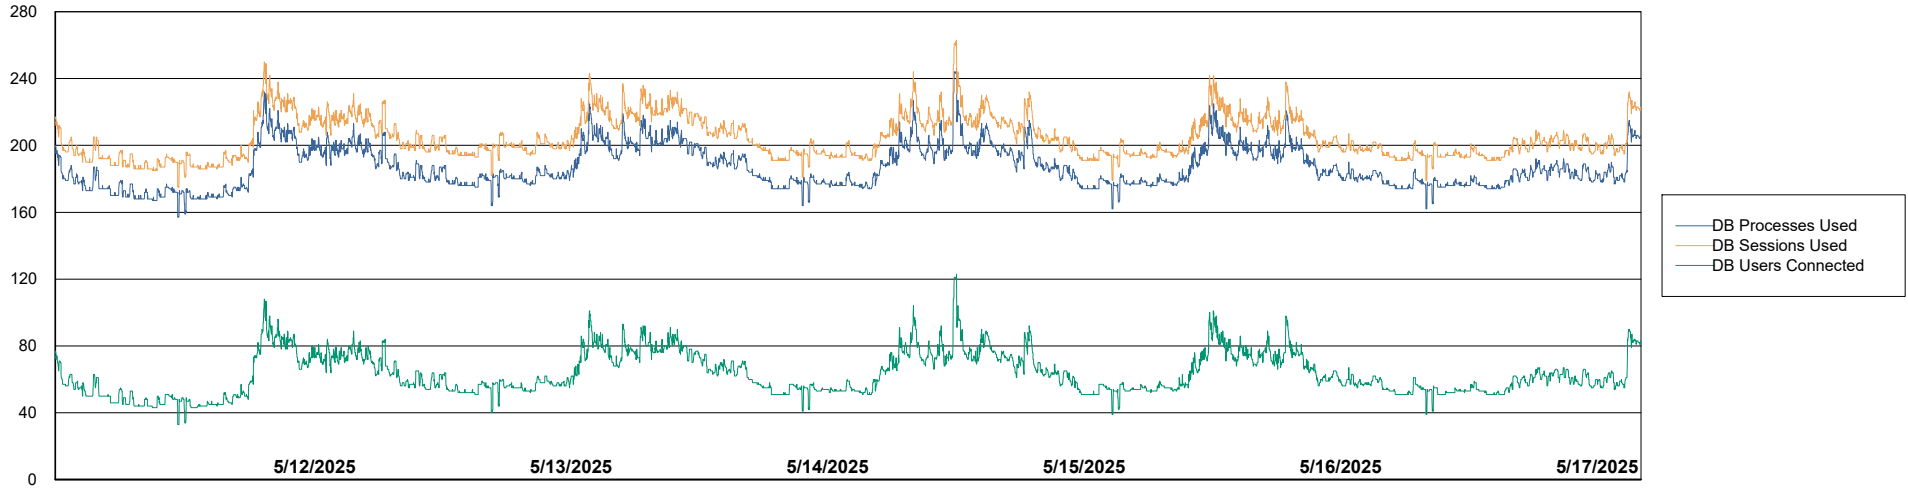

Harddisk Usage LSS_CHINA_PRD_liazcne2VMProdABSSoluteDB2

	Free disk space on / (%)	Total disk space on / (Gb)	Used disk space on / (Gb)	Free disk space on /boot (%)	Total disk space on /boot (Gb)	Used disk space on /boot (Gb)	Free disk space on /u01 (%)	Total disk space on /u01 (Gb)	Used disk space on /u01 (Gb)	Free disk space on /u02 (%)
5/17/2025	87	63	8	69	0	0	48	49	24	32
5/16/2025	87	63	8	69	0	0	48	49	24	32
5/15/2025	87	63	8	69	0	0	48	49	24	32
5/14/2025	87	63	8	69	0	0	48	49	24	32
5/13/2025	87	63	8	69	0	0	48	49	24	32
5/12/2025	87	63	8	69	0	0	48	49	24	32
5/11/2025	87	63	8	69	0	0	48	49	24	32

Weekly SLA Customer Report

Customer LSS_CHINA_Production
Database ID 202

Database Performance LSS_CHINA_PRD_liazcne2VMPProdABSSoluteDB1_ABS1

Weekly SLA Customer Report

Customer LSS_CHINA_Production
Database ID 202