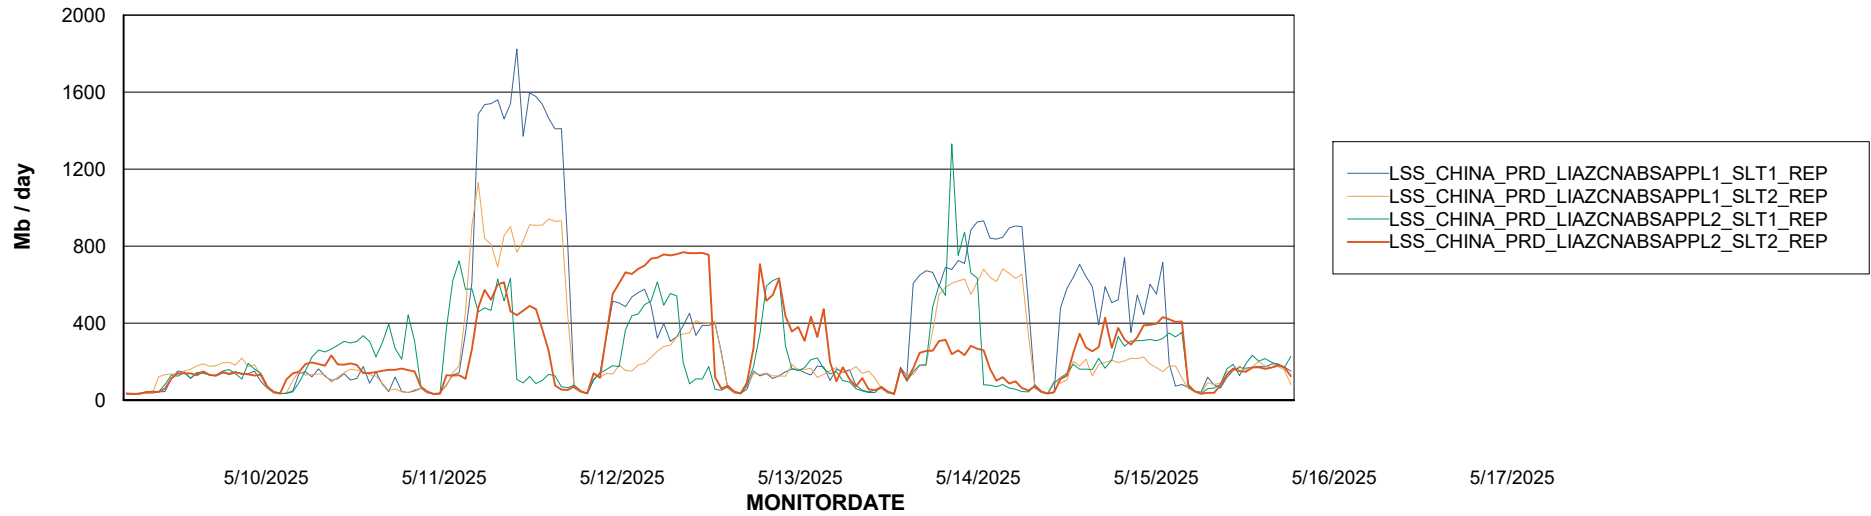

ABSSolute Application ReportServer Services

Avg memory used per ReportServer Service