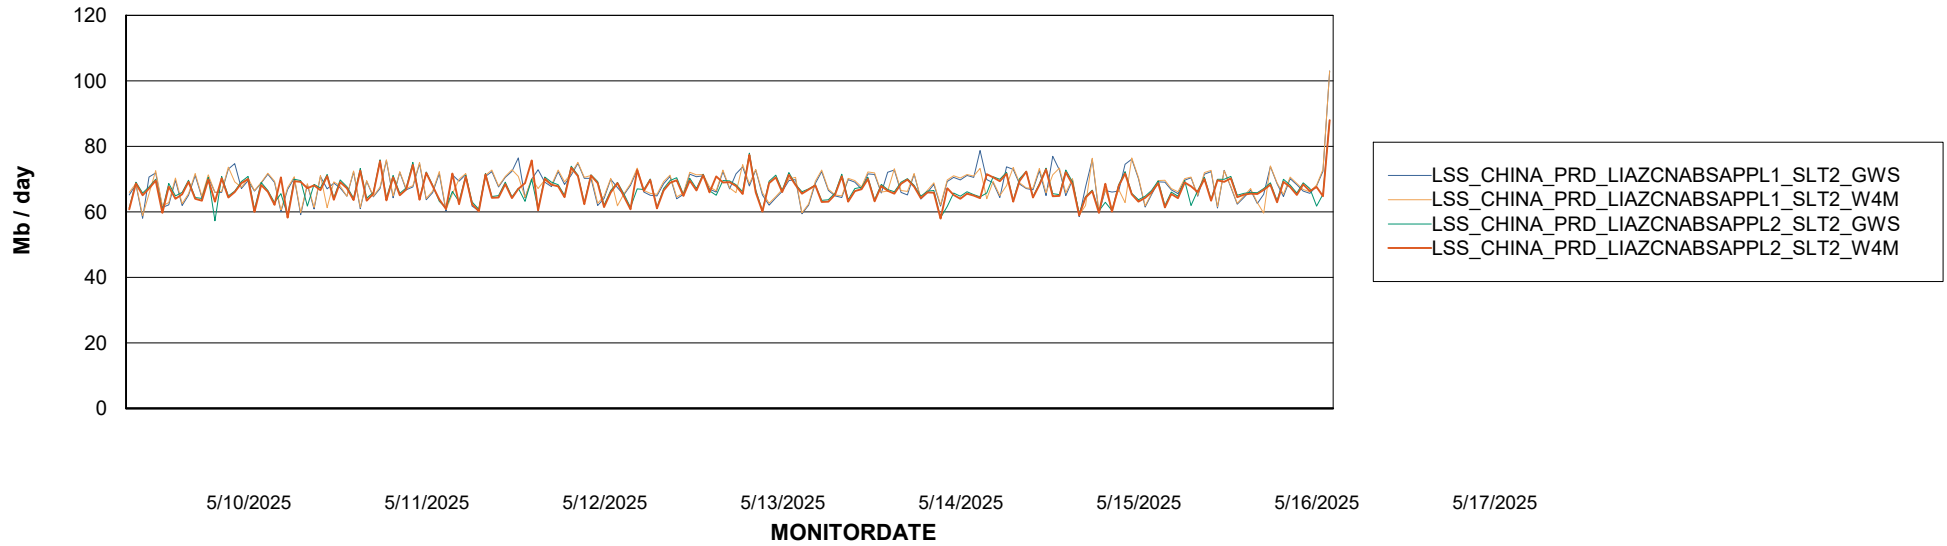

Avg memory used per ReportServer Service

Weekly SLA Customer Report

Customer LSS_CHINA_Production
Database ID 202

ABSSolute Web Component Services

Avg memory used per ABS Web component

Weekly SLA Customer Report