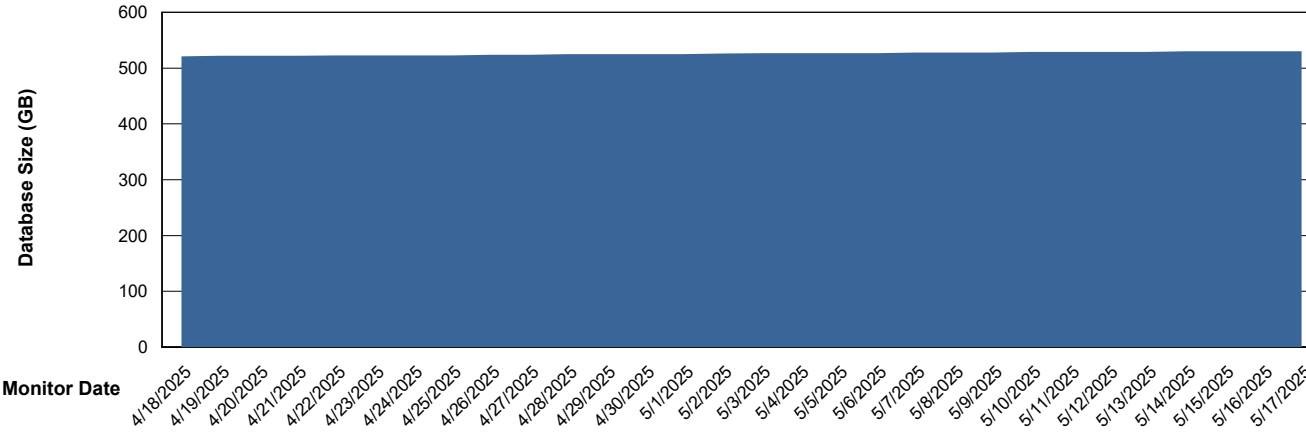

Database growth over last month

Database Tablespace LSS_CHINA_PRD_liazcne2VMProdABSSoluteDB1_ABS1

Date	Tablespace Name	Filesize (Gb)	Usedsize (Gb)	Percentage free
5/17/2025	ABSDATA	564	473	16
	INDX	42	34	20
5/16/2025	ABSDATA	564	473	16
	INDX	42	34	20
5/15/2025	ABSDATA	564	473	16
	INDX	42	34	20
5/14/2025	ABSDATA	564	473	16
	INDX	42	34	20
5/13/2025	ABSDATA	564	473	16
	INDX	42	34	20
5/12/2025	ABSDATA	564	473	16
	INDX	42	34	20
5/11/2025	ABSDATA	564	472	16
	INDX	42	34	20