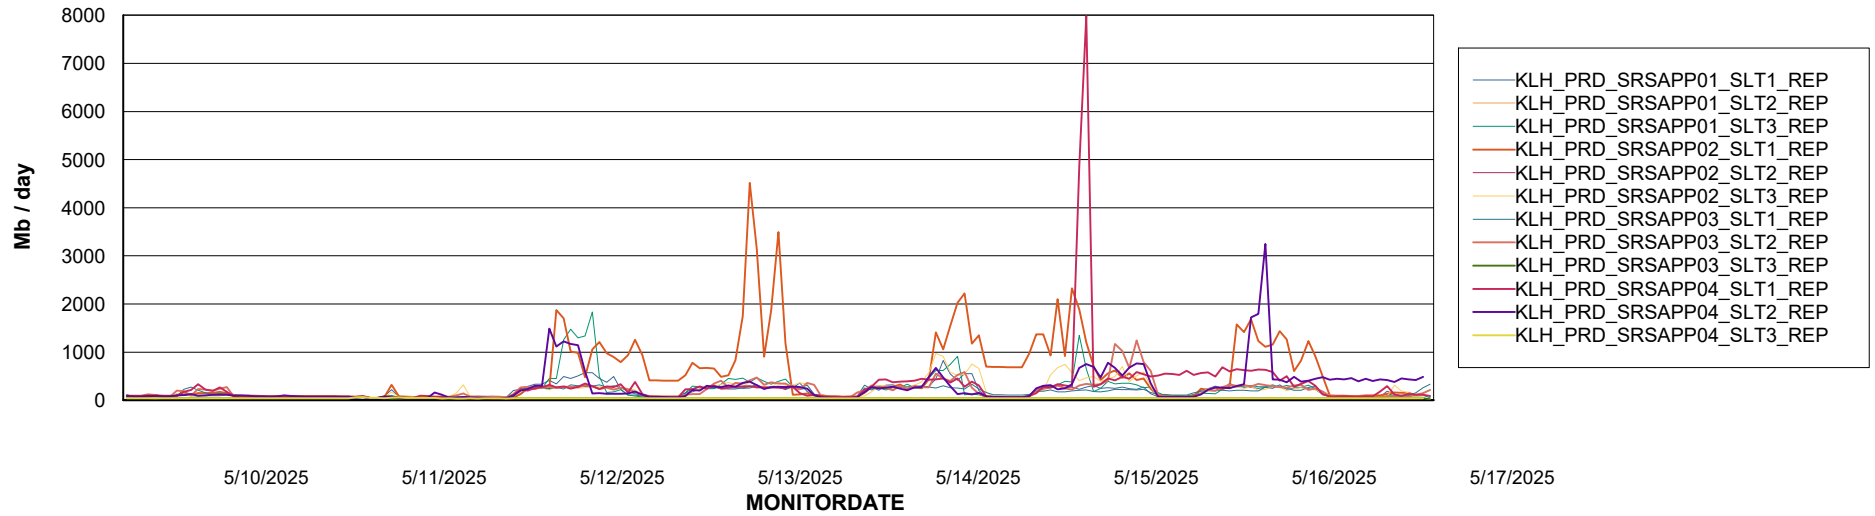

ABSSolute Application ReportServer Services

Avg memory used per ReportServer Service