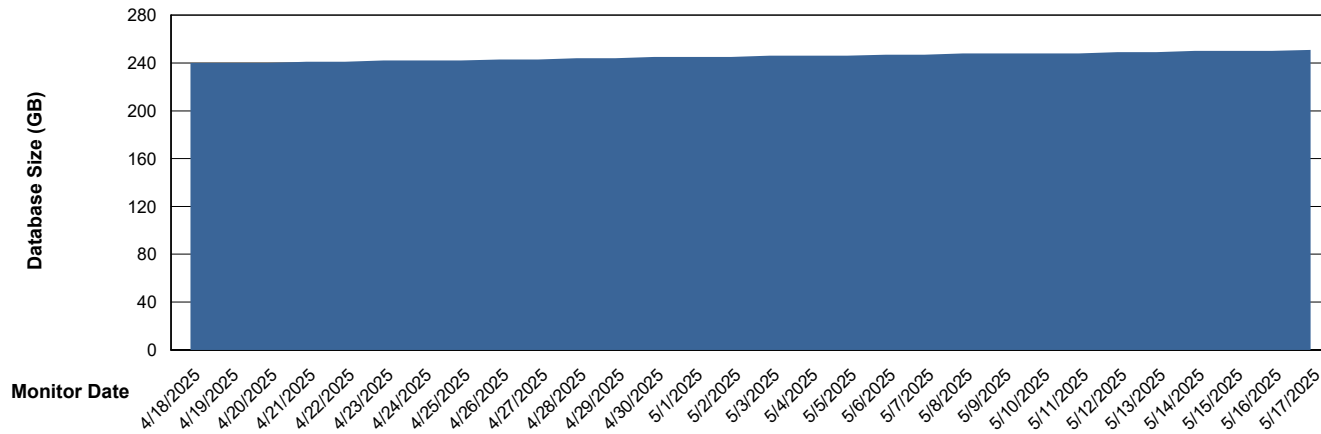

DB Processes Max 4
DB Processes Max 1,000
DB Processes Max 0

Weekly SLA Customer Report

Customer KLH_Production (24/7)
Database ID 139

DATABASE SIZE Future Live KLH_PRD_SRSBIDB02_ABS1

Database growth over last month

DATABASE SIZE KLH_PRD_SRSBIDB01_ABS1

Database growth over last month

Weekly SLA Customer Report

Customer KLH_Production (24/7)
Database ID 139

DATABASE SIZE KLH_PRD_SRSD01_ABS1

Database growth over last month