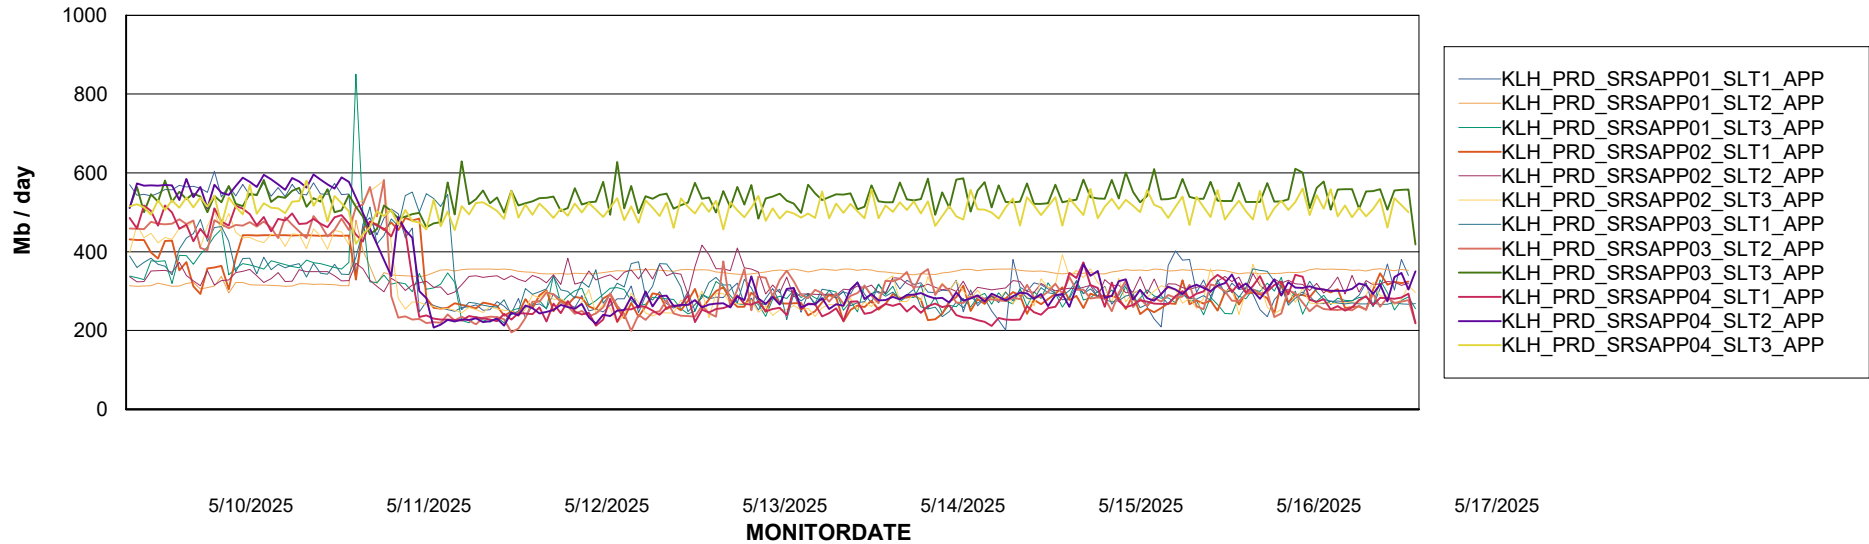

ABSSolute Application Server Services

Avg memory used per ABS Server Service