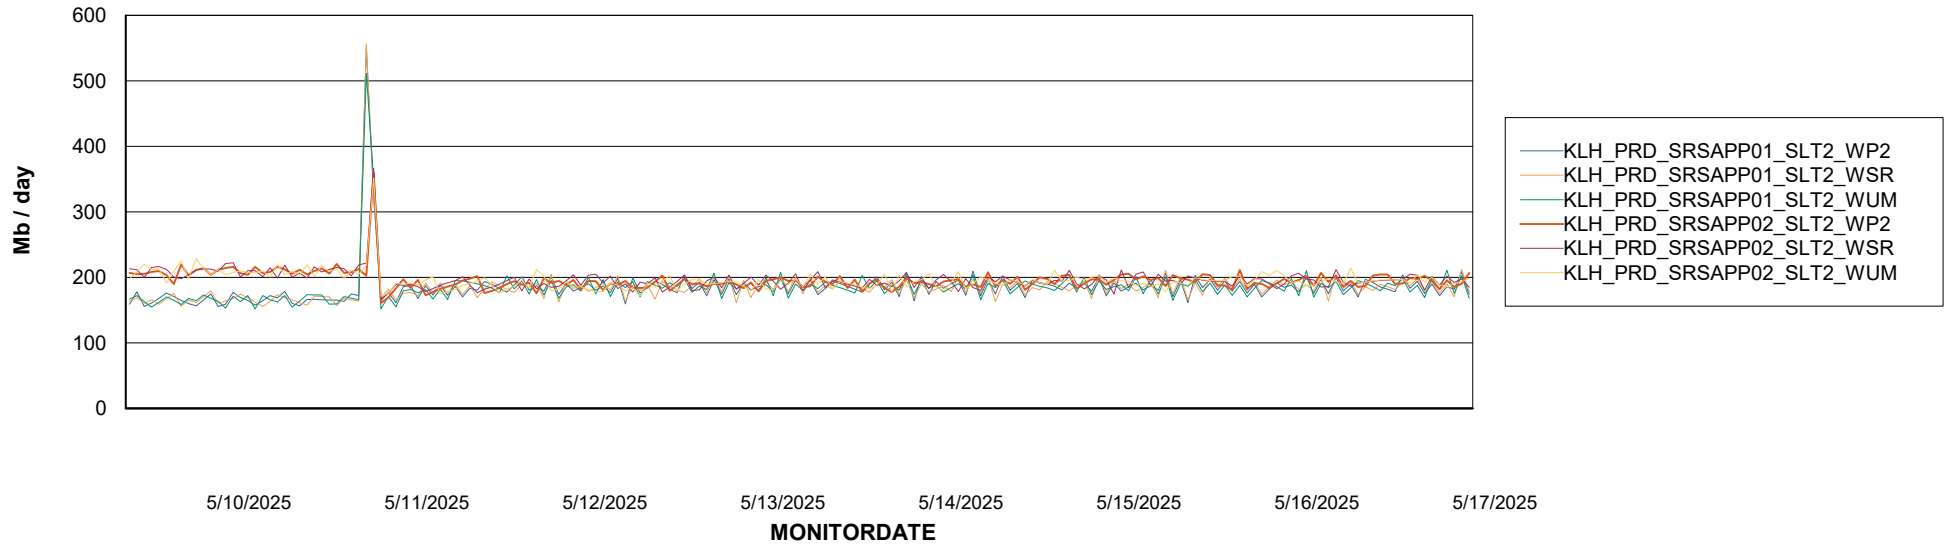

ABSolute Web Component Services

Avg memory used per ABS Web component