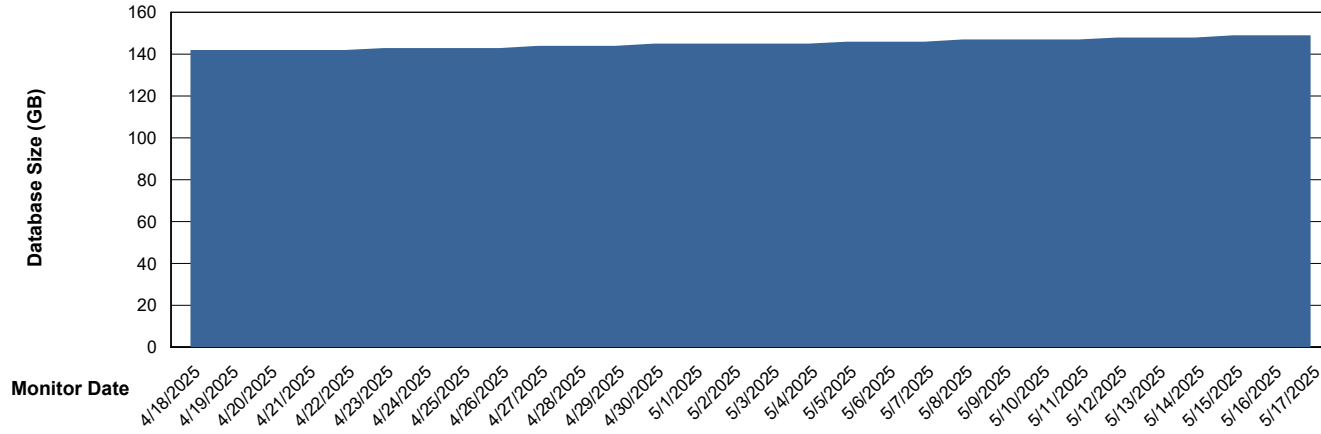

DB Processes Max 4
DB Processes Max 1,000
DB Processes Max 0

Weekly SLA Customer Report

Customer KLH_Production (24/7)
Database ID 139

DATABASE SIZE Future Live KLH_PRD_SRSBIDB02_ABS1

Database growth over last month

DATABASE SIZE KLH_PRD_SRSBIDB01_ABS1

Database growth over last month

Weekly SLA Customer Report

Customer KLH_Production (24/7)
Database ID 139

DATABASE SIZE KLH_PRD_SRSD01_ABS1

Database growth over last month