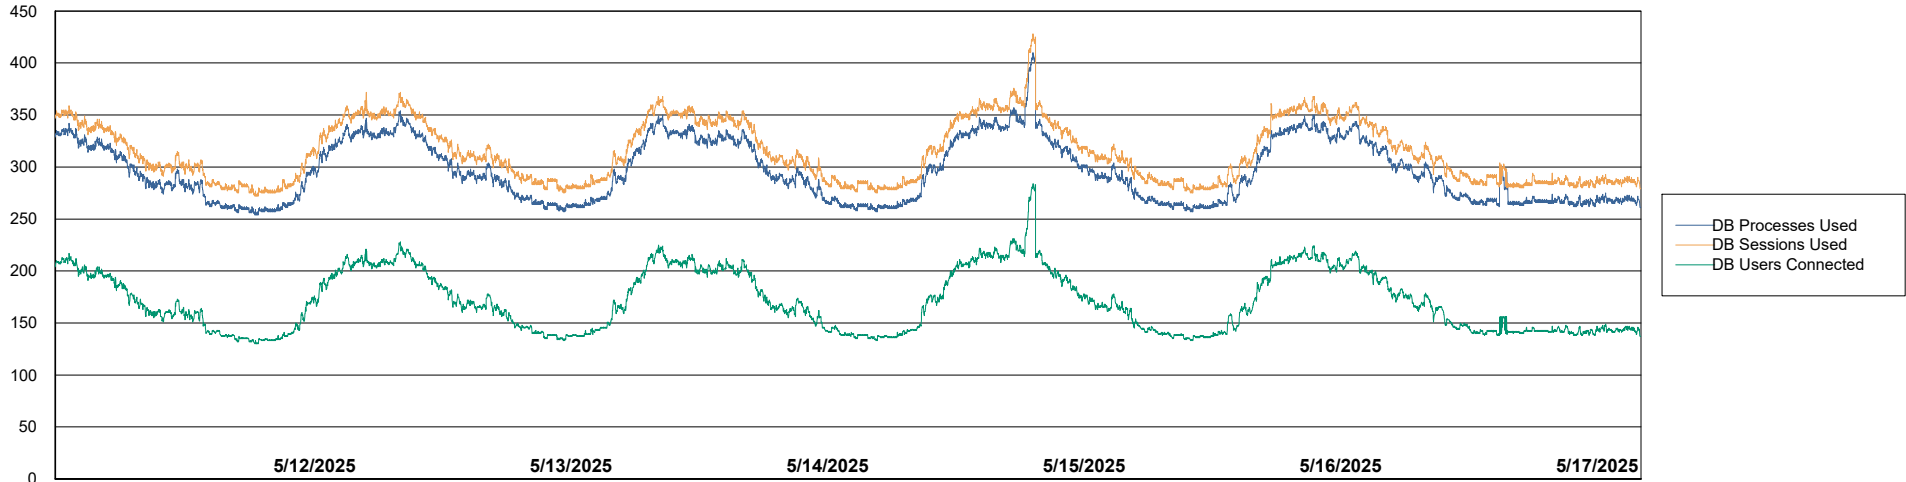

Database Performance KLH_PRD_SRSDDB01_ABS1