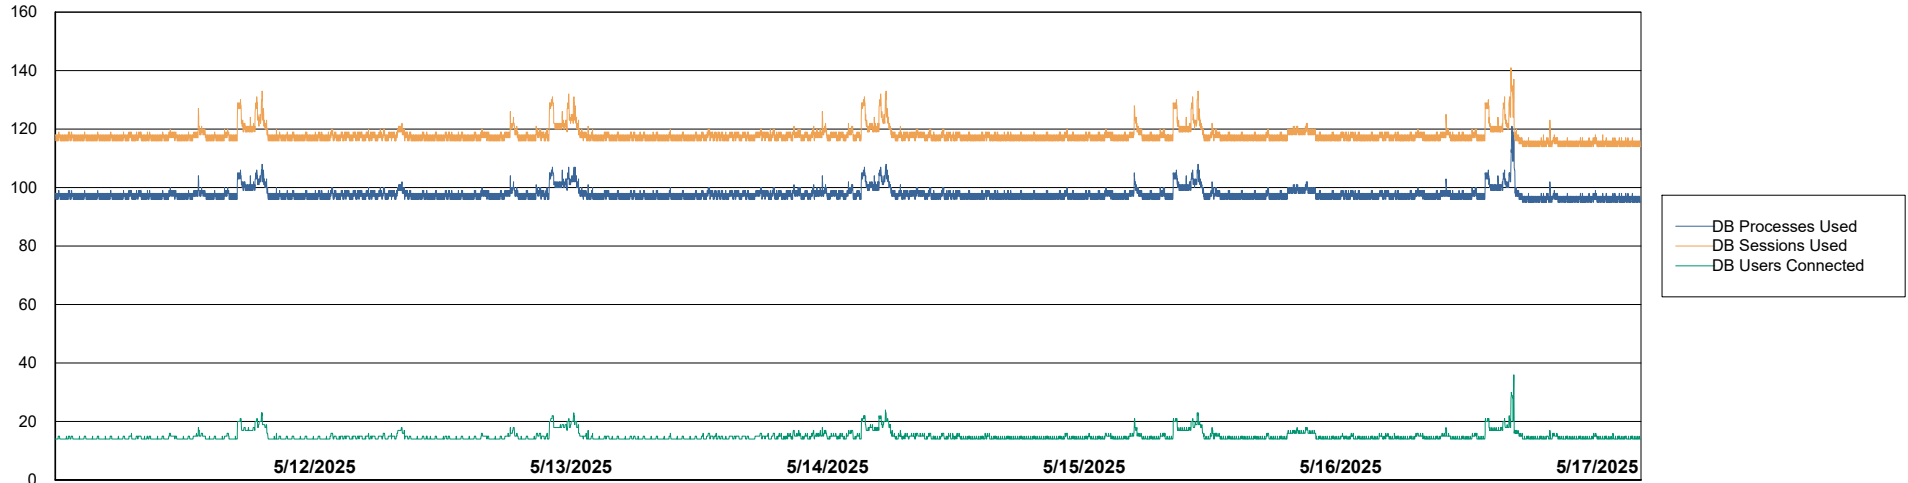

Weekly SLA Customer Report

Customer KLH_Production (24/7)
Database ID 139

Database Performance Future Live KLH_PRD_SRSBIDB02_ABS1

Weekly SLA Customer Report

Customer KLH_Production (24/7)
Database ID 139

Database Performance KLH_PRD_SRSBIDB01_ABS1