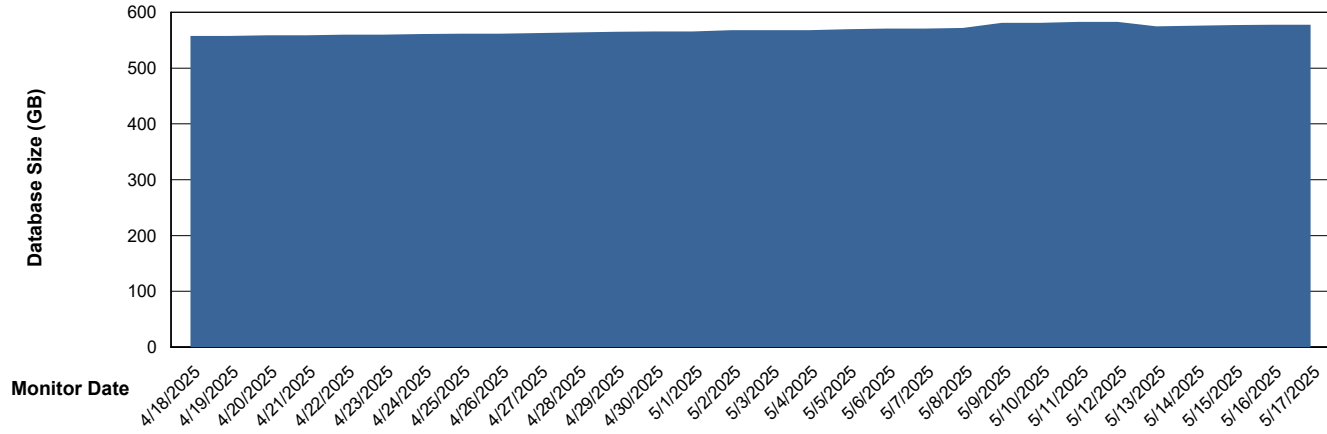

DATABASE SIZE KLH_PRD_SRSBIDB01_ABS1

Database growth over last month

Weekly SLA Customer Report

Customer KLH_Production (24/7)
Database ID 139

DATABASE SIZE KLH_PRD_SRSD01_ABS1

Database growth over last month