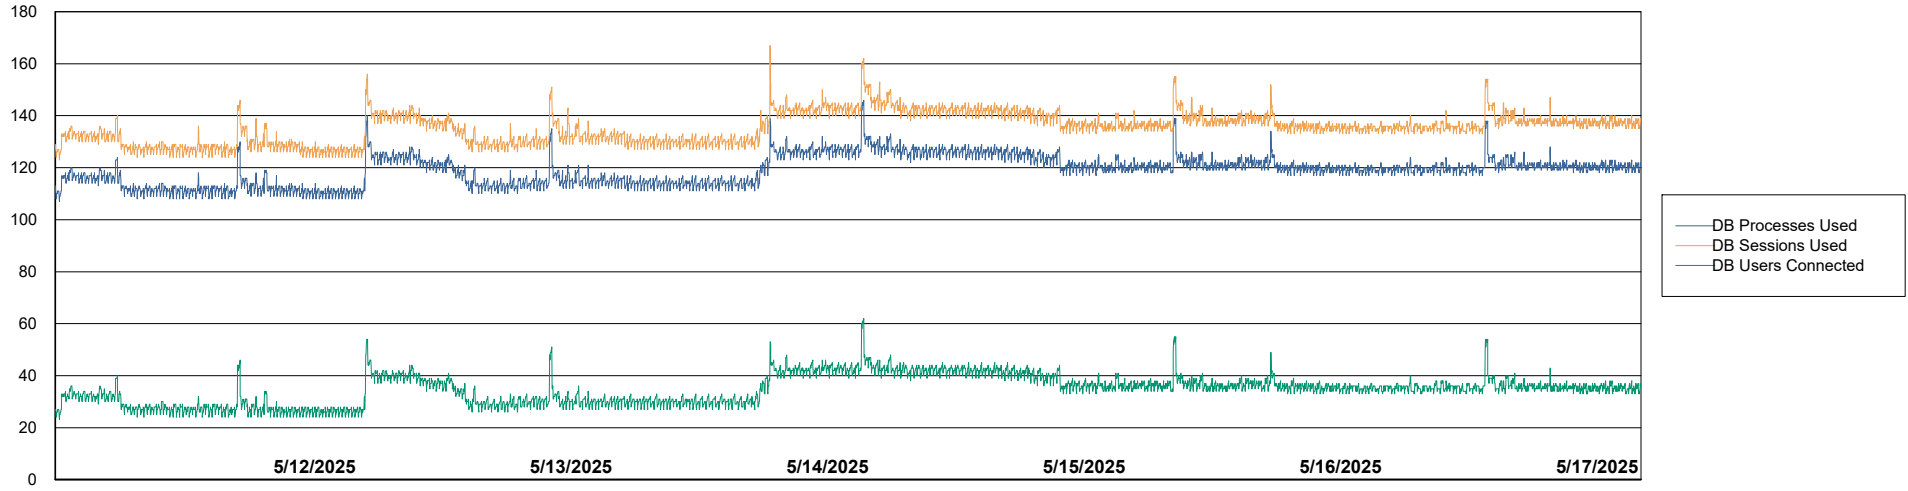

Weekly SLA Customer Report

Customer KLH_Production (24/7)
Database ID 139

Database Performance Future Live KLH_PRD_SRSBIDB02_ABS1

Weekly SLA Customer Report

Customer KLH_Production (24/7)
Database ID 139

Database Performance KLH_PRD_SRSBIDB01_ABS1