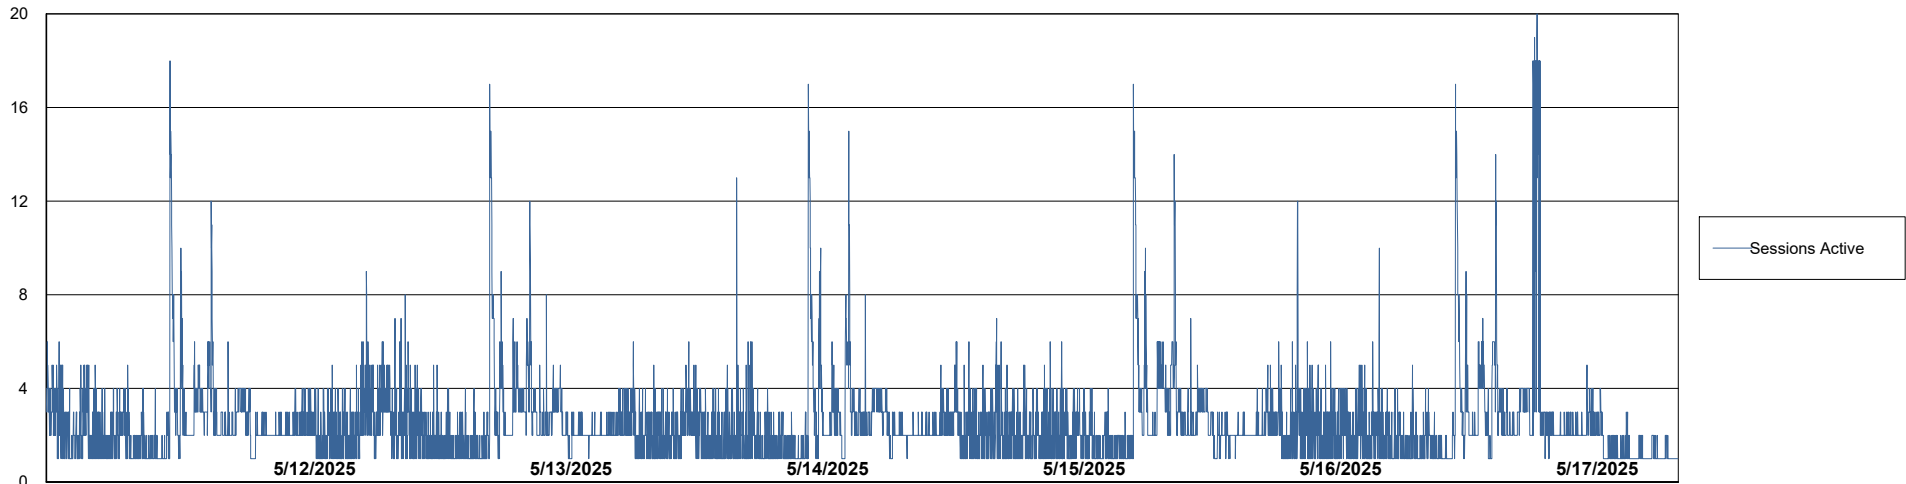

Database Performance KLH_PRD_SRSDDB01_ABS1