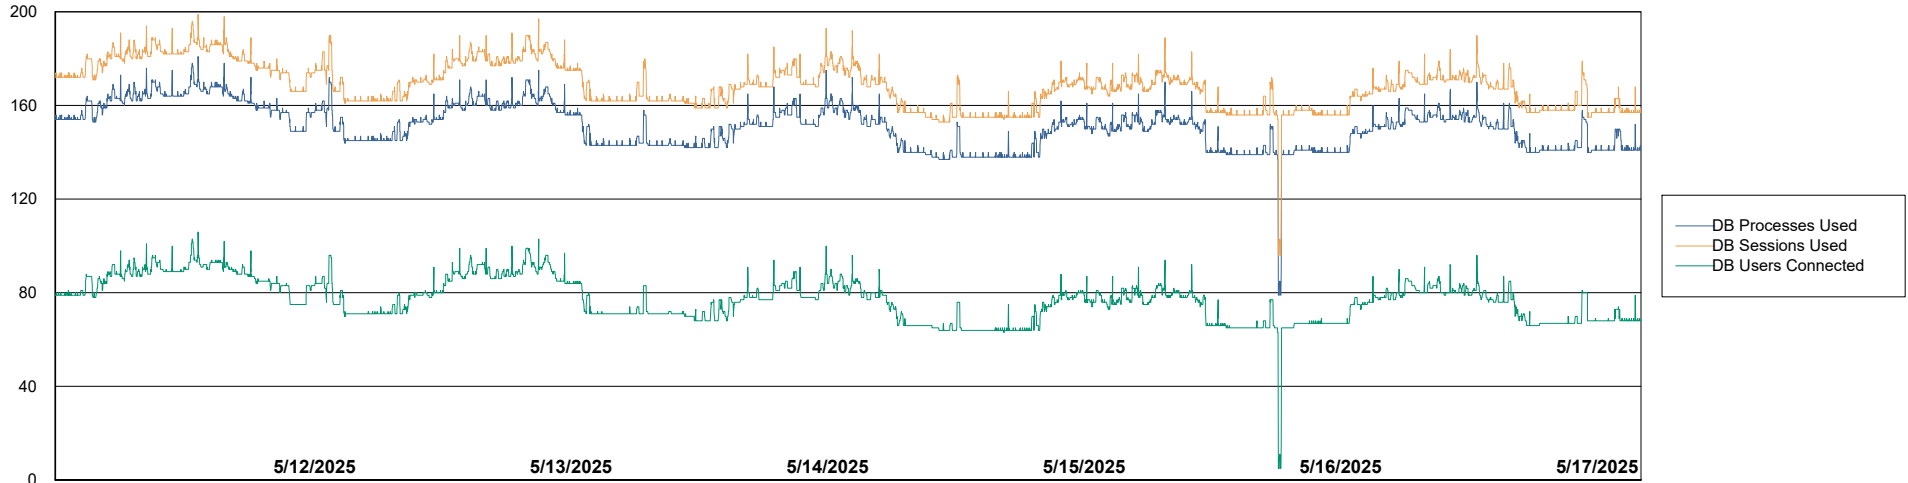

Weekly SLA Customer Report

Customer KBR OCI TOR Production
Database ID 200

Database Performance KBR-BI-TOR_PROD_ABS1

Weekly SLA Customer Report

Customer KBR OCI TOR Production
Database ID 200

Database Performance KBR-DBS1-TOR_PROD_ABS1