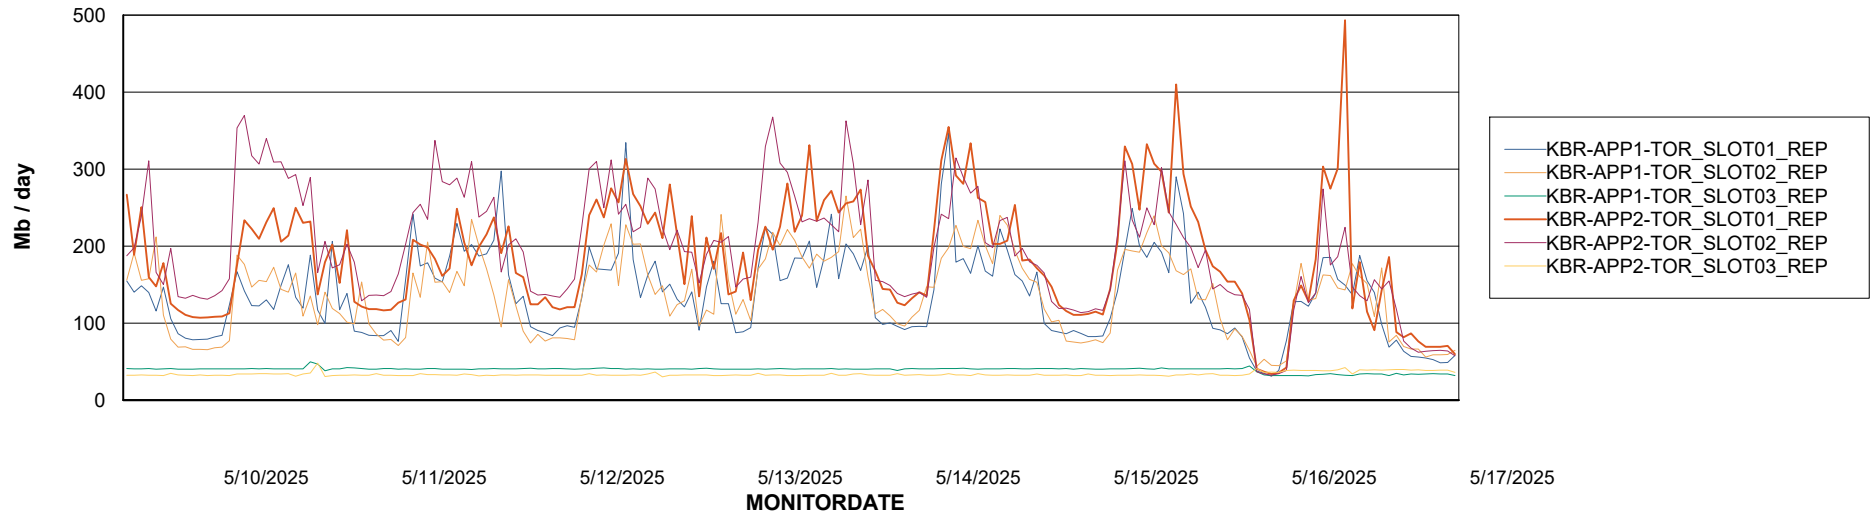

Avg memory used per ABS Server Service

Avg users per day per ABS server

Weekly SLA Customer Report

Customer KBR OCI TOR Production
Database ID 200

ABSSolute Application ReportServer Services

Avg memory used per ReportServer Service