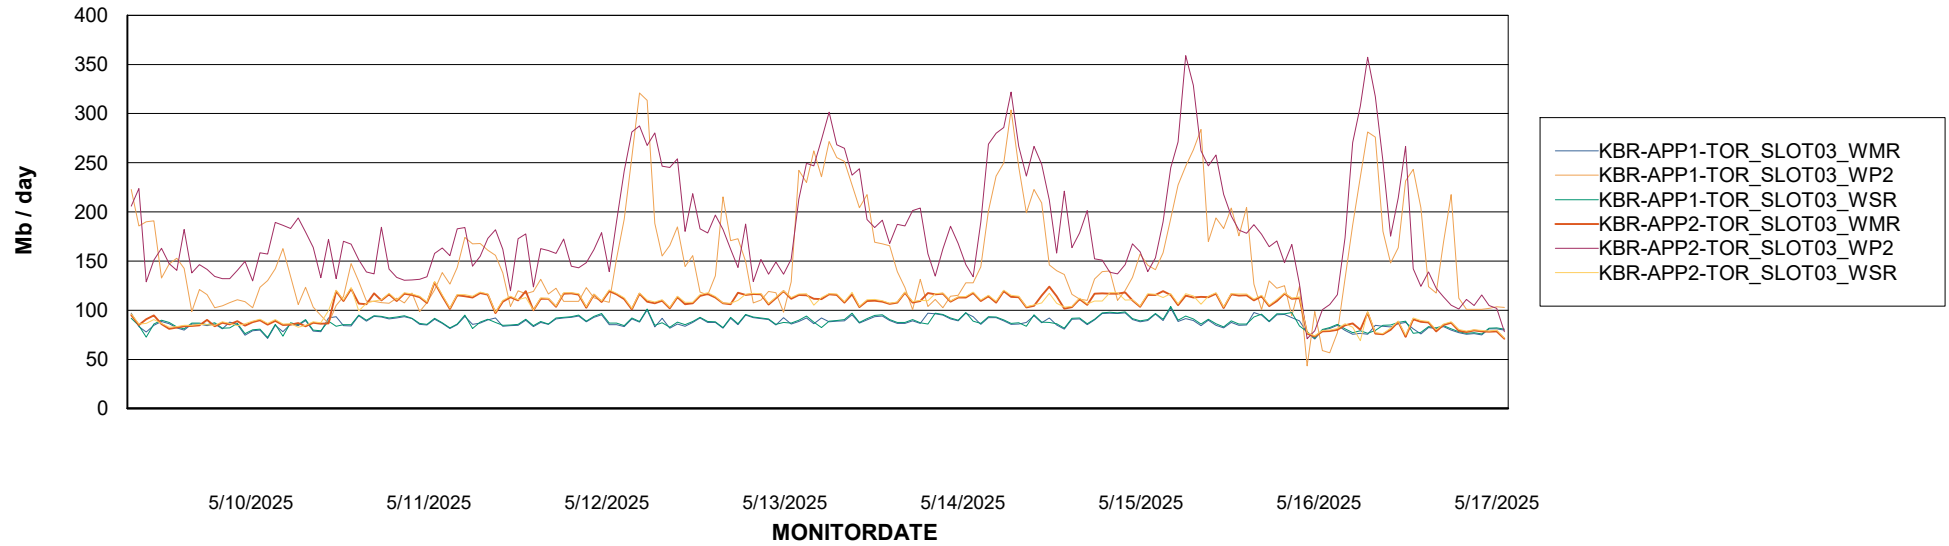

ABSolute Web Component Services

Avg memory used per ABS Web component