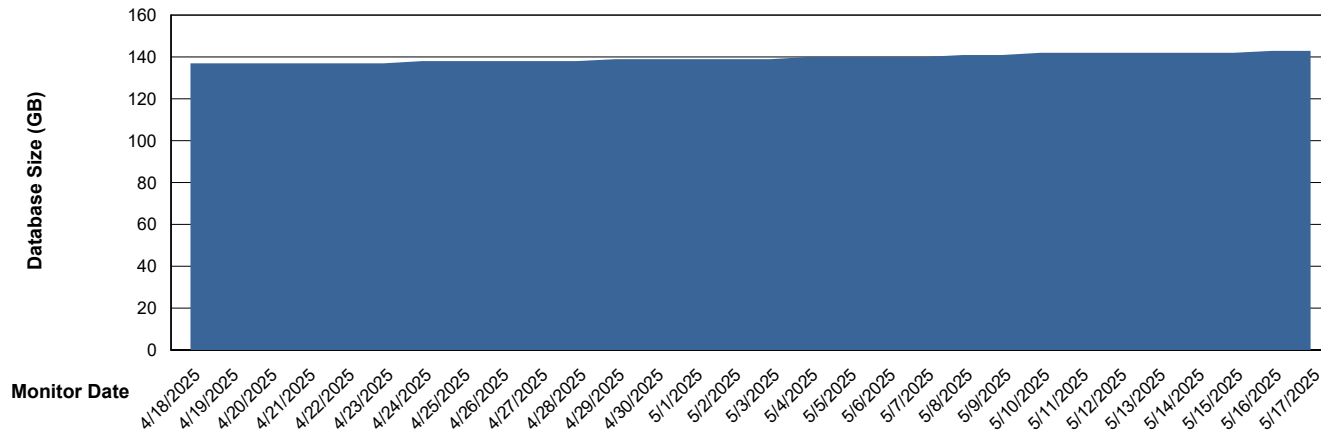

Customer KBR OCI TOR Production
Database ID 200

DATABASE SIZE KBR-BI-TOR_PROD_ABS1

Database growth over last month

DATABASE SIZE KBR-DBS1-TOR_PROD_ABS1

Database growth over last month

Weekly SLA Customer Report