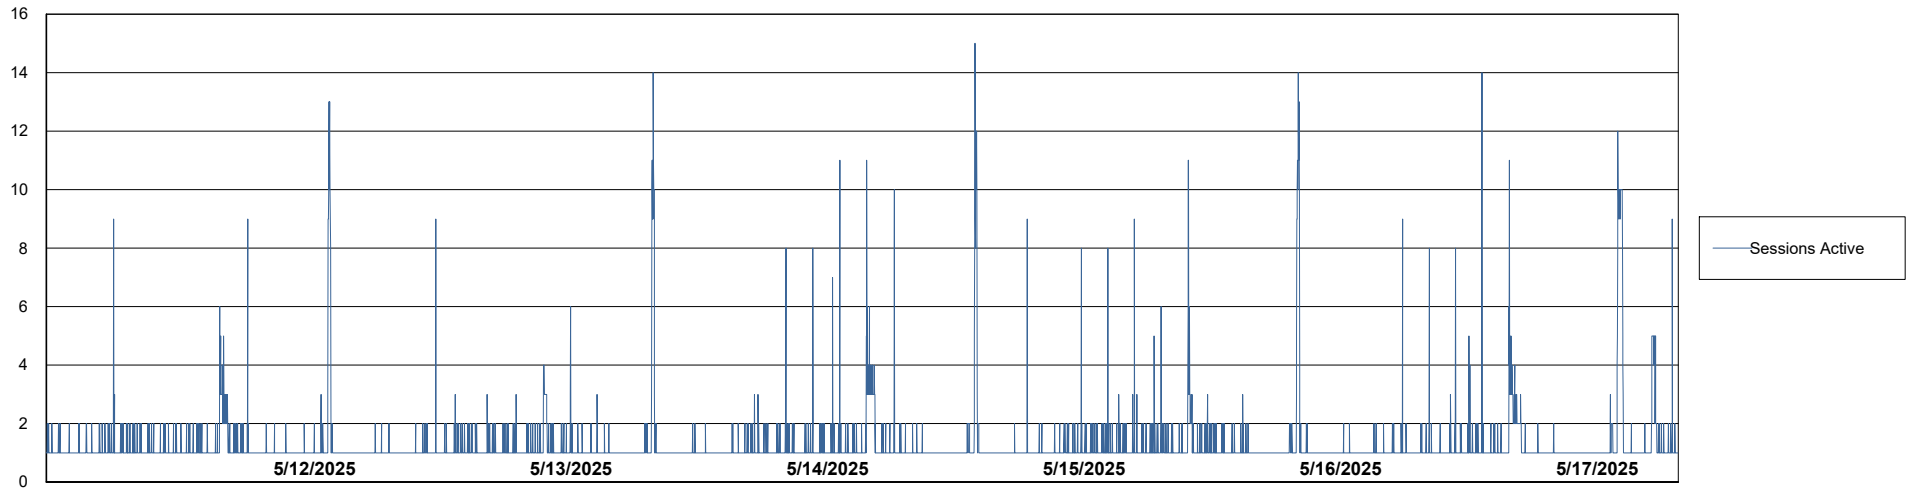

Weekly SLA Customer Report

Customer KBR OCI TOR Production
Database ID 200

Database Performance KBR-BI-TOR_PROD_ABS1

Weekly SLA Customer Report

Customer KBR OCI TOR Production
Database ID 200

Database Performance KBR-DBS1-TOR_PROD_ABS1