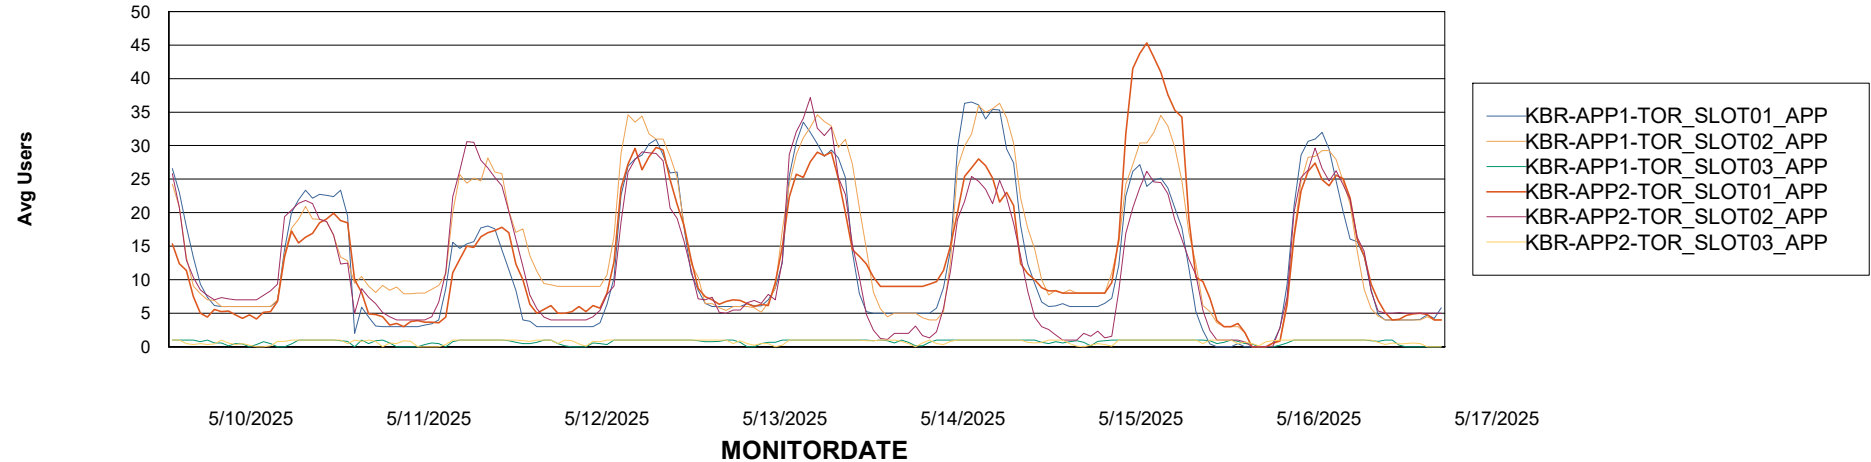

Avg users per day per ABS server