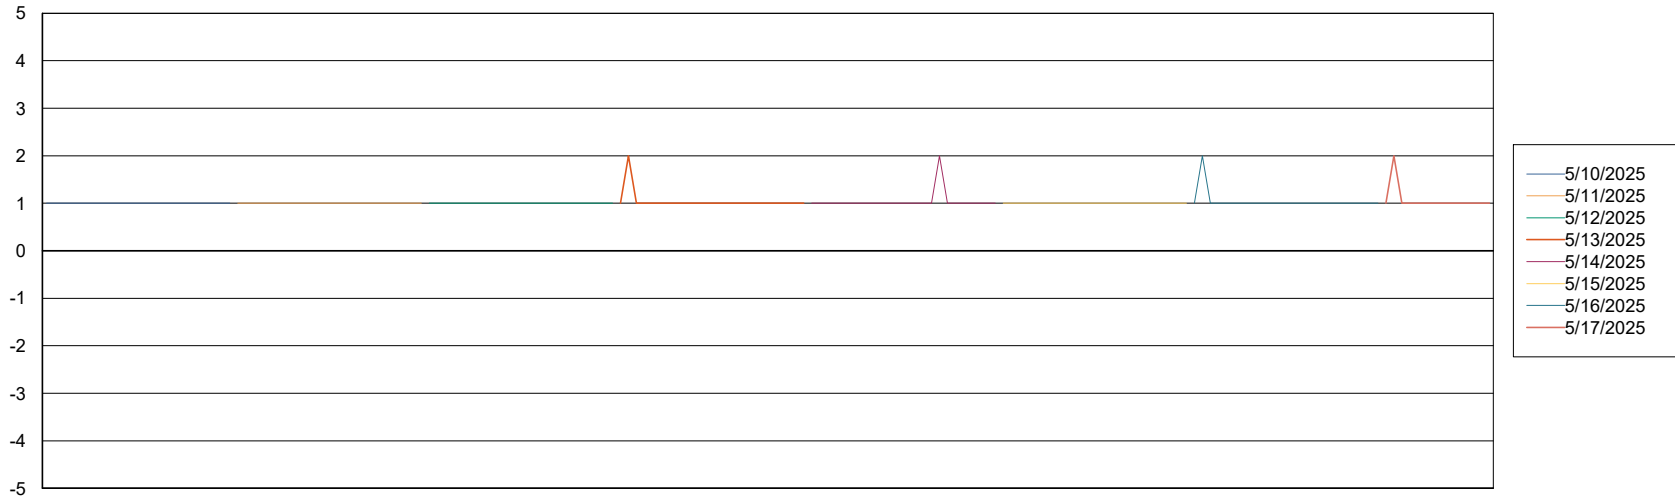

Standby Database Health KBR OCI TOR Production

Recovery lag for last 7 days