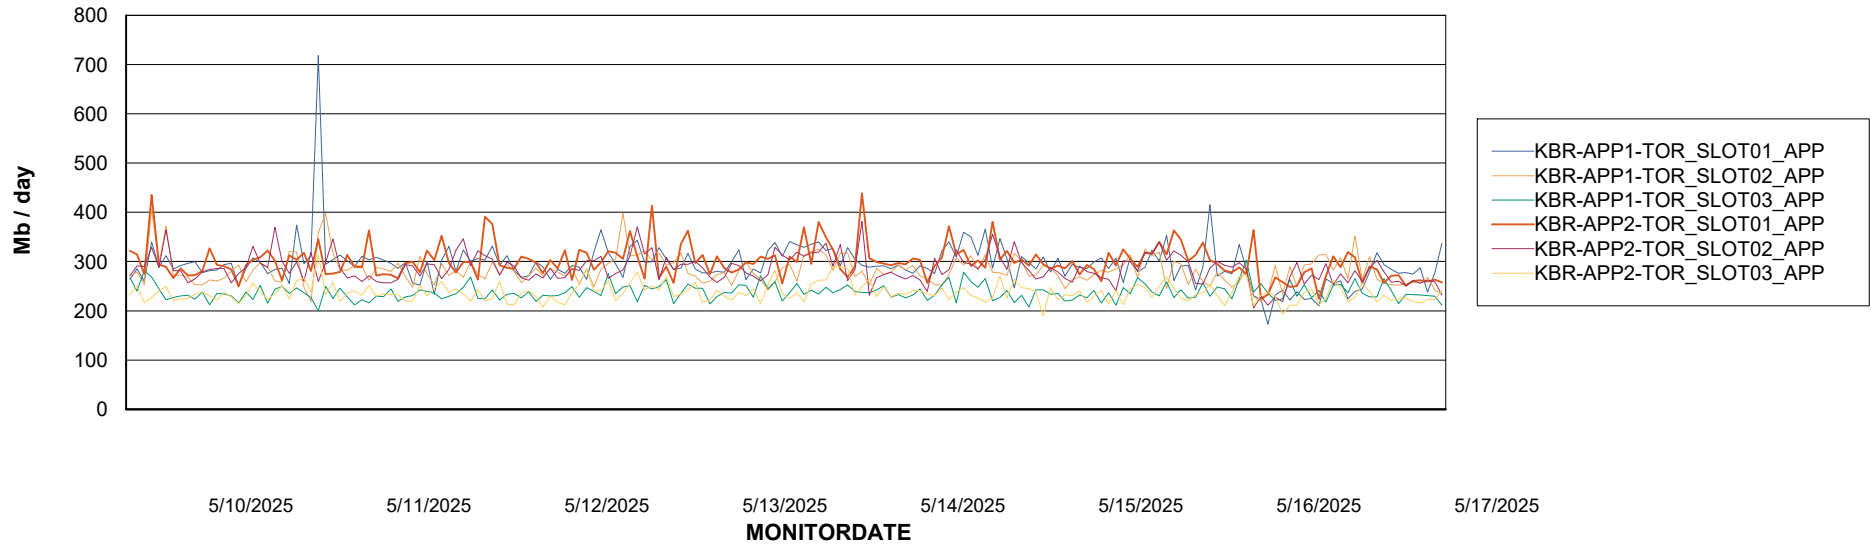

ABSSolute Application Server Services

Avg memory used per ABS Server Service