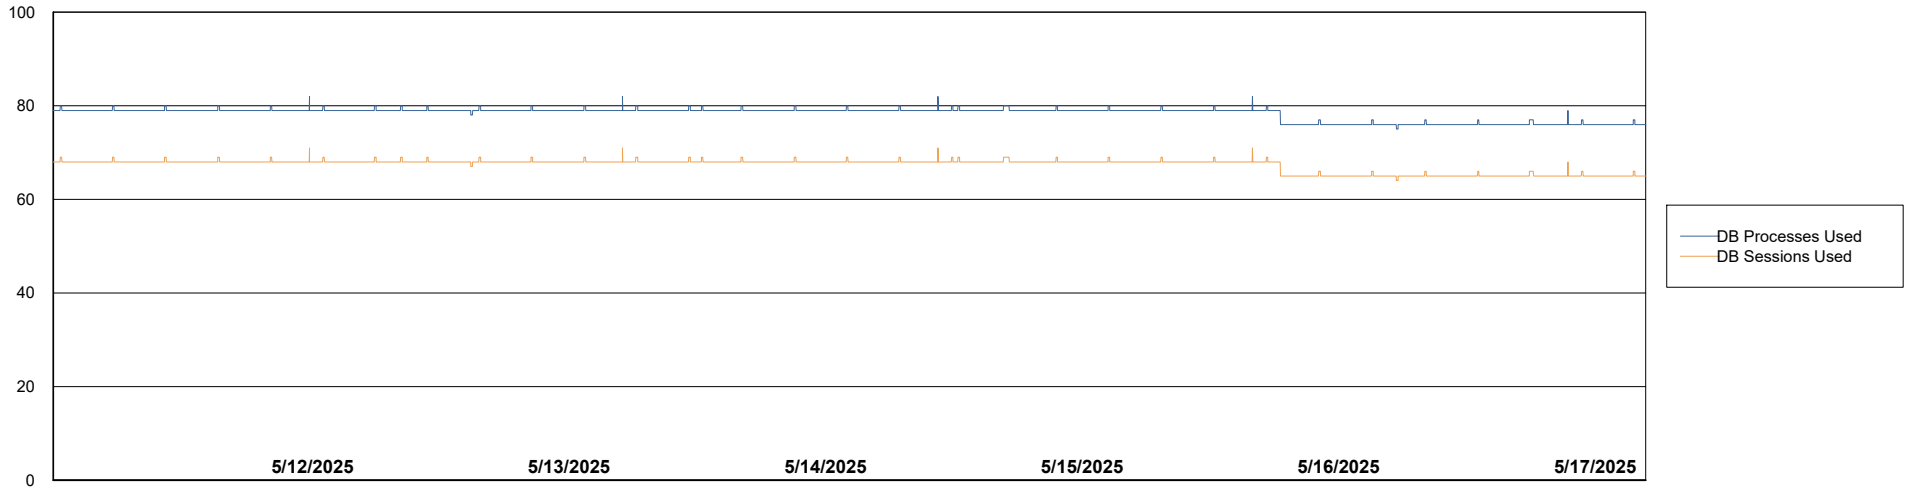

Database Performance KBR-DBS2-TOR_PROD_HSBABS1

DB Processes Max 4
DB Processes Max 1,000
DB Processes Max 0