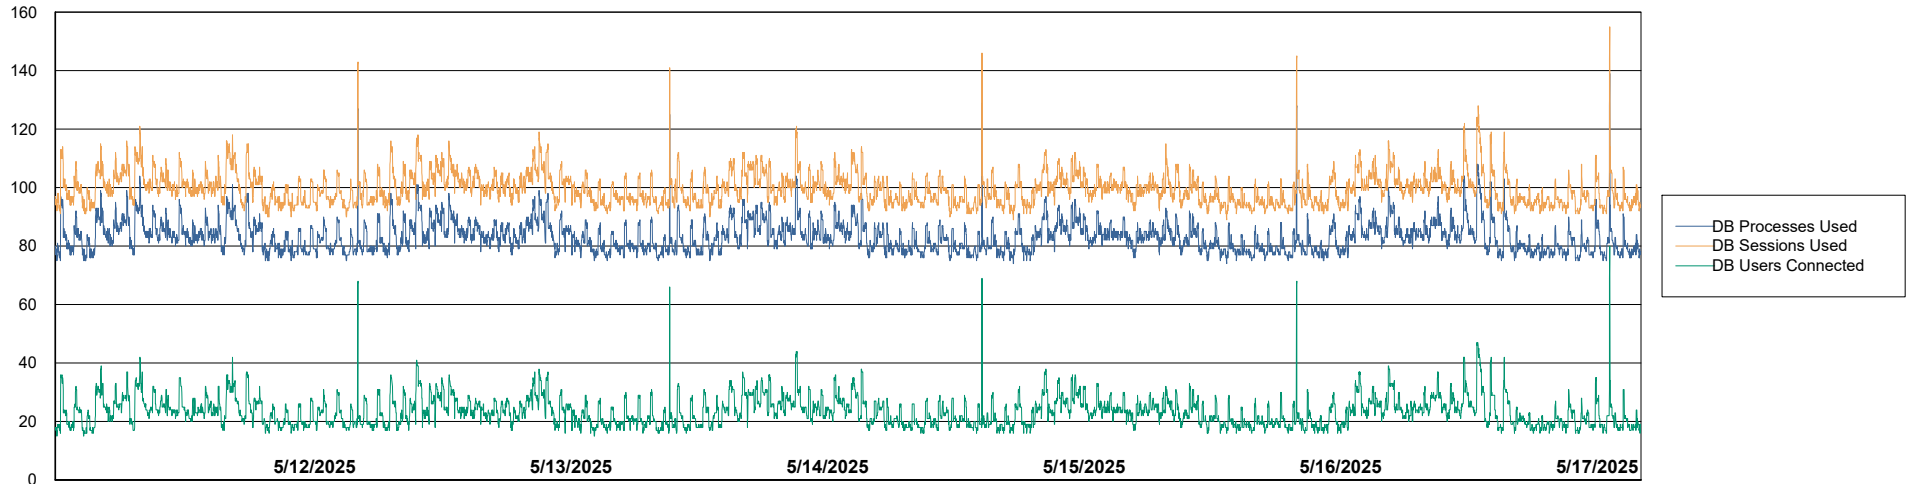

Database Performance KBR-BI-TOR_PROD_ABS1