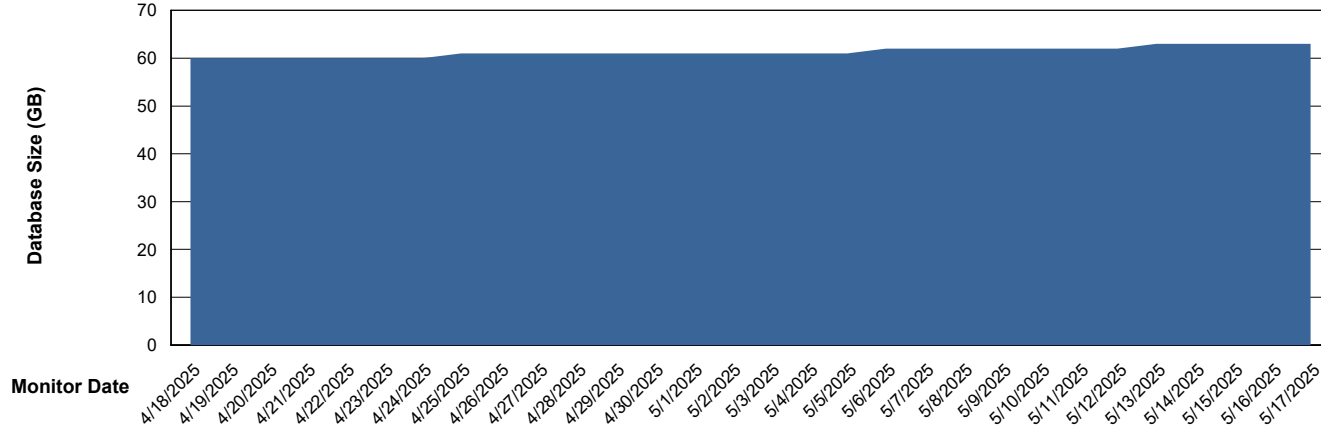

DATABASE SIZE KBR-BI-TOR_PROD_ABS1

Database growth over last month