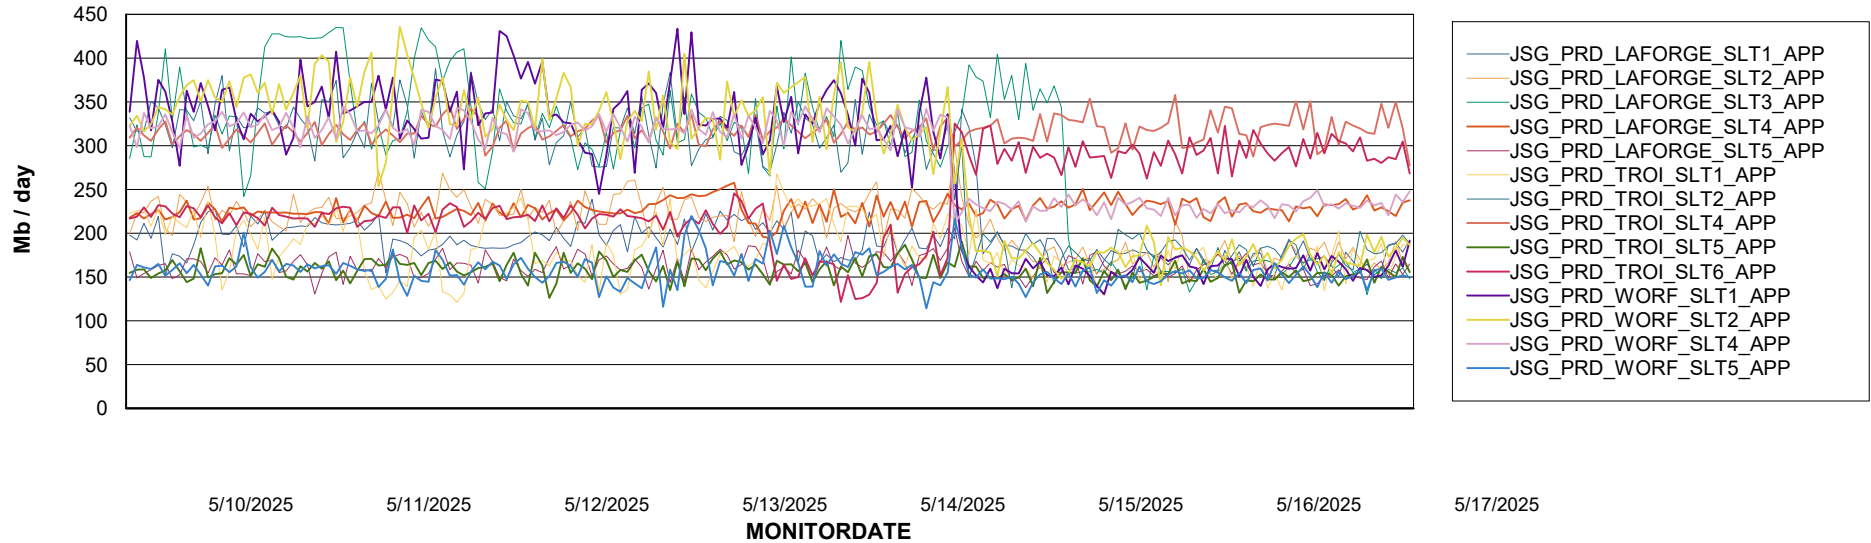

ABSSolute Application Server Services

Avg memory used per ABS Server Service