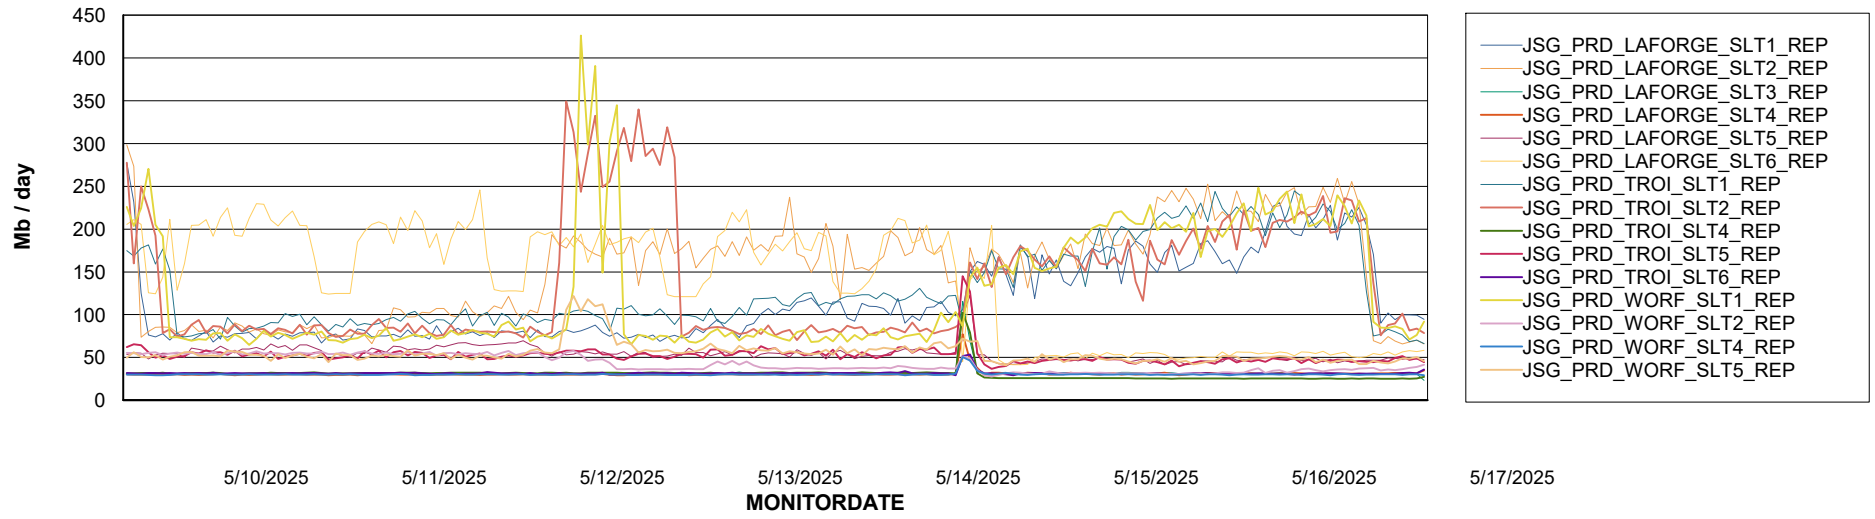

ABSSolute Application ReportServer Services

Avg memory used per ReportServer Service