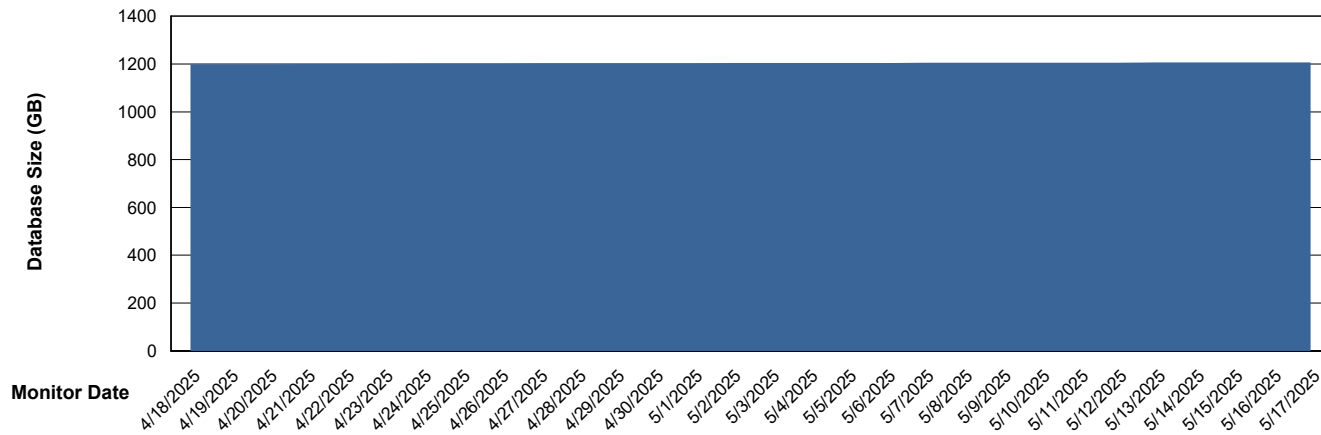

DATABASE SIZE JSG_PRD_RIKER_DB_HSBABS1

Database growth over last month