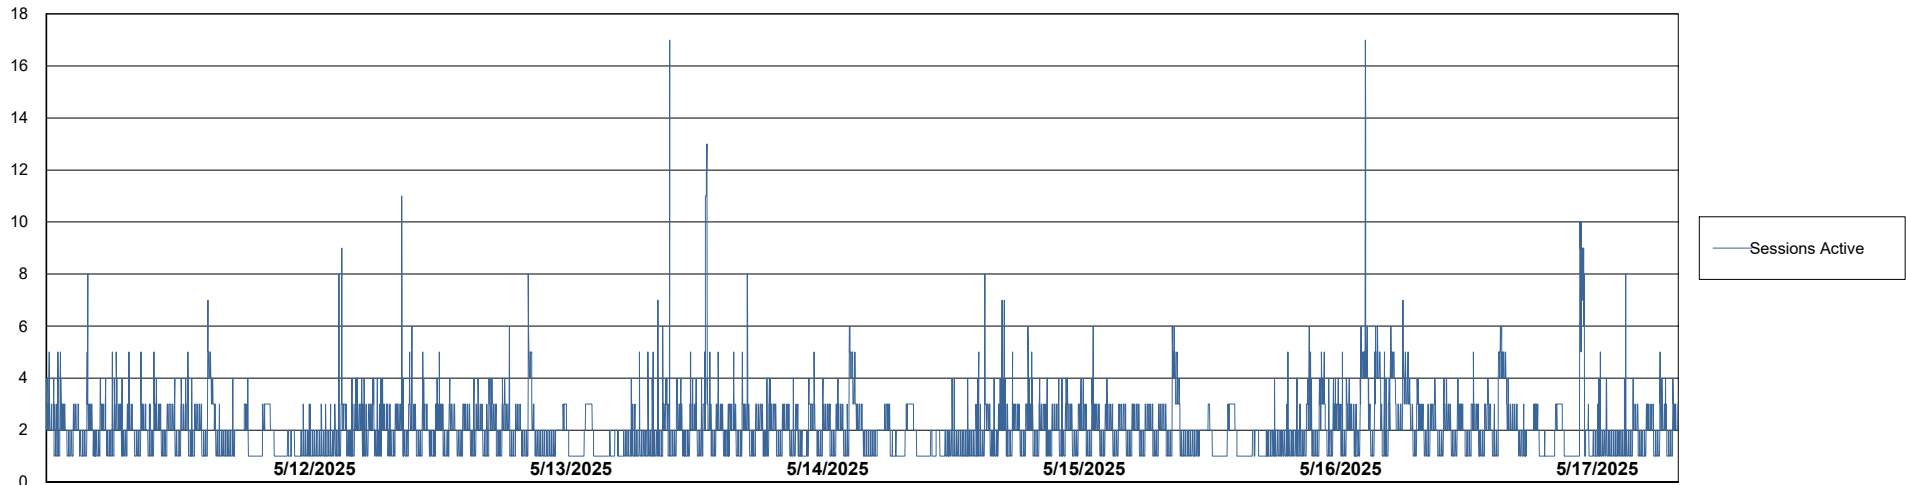

Database Performance JSG_PRD_BASHIR_DB_ABS1