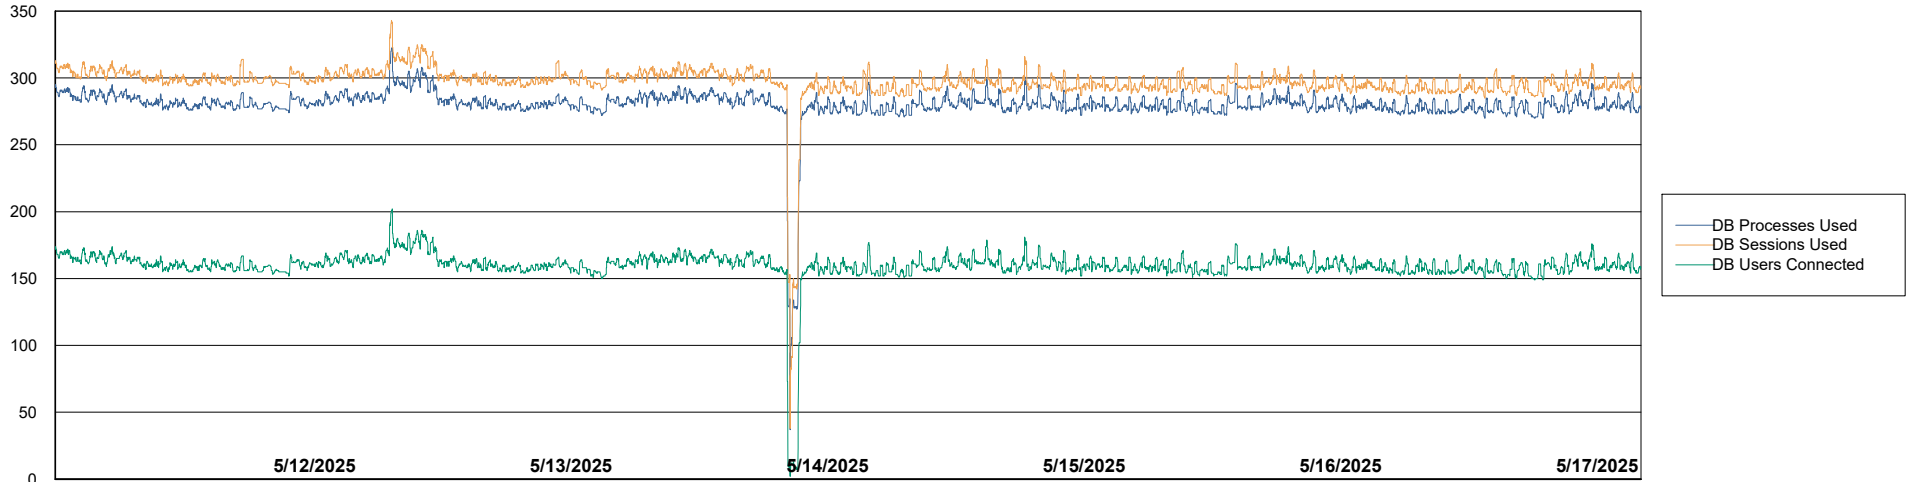

Database Performance JSG_PRD_RIKER_DB_HSBABS1