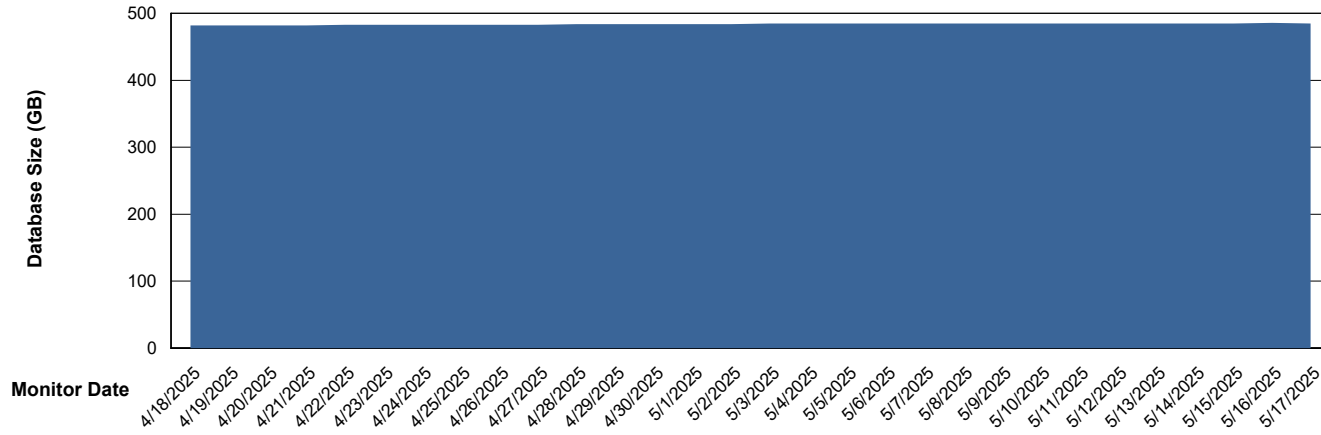

DATABASE SIZE JSG_PRD_BASHIR_DB_ABS1

Database growth over last month