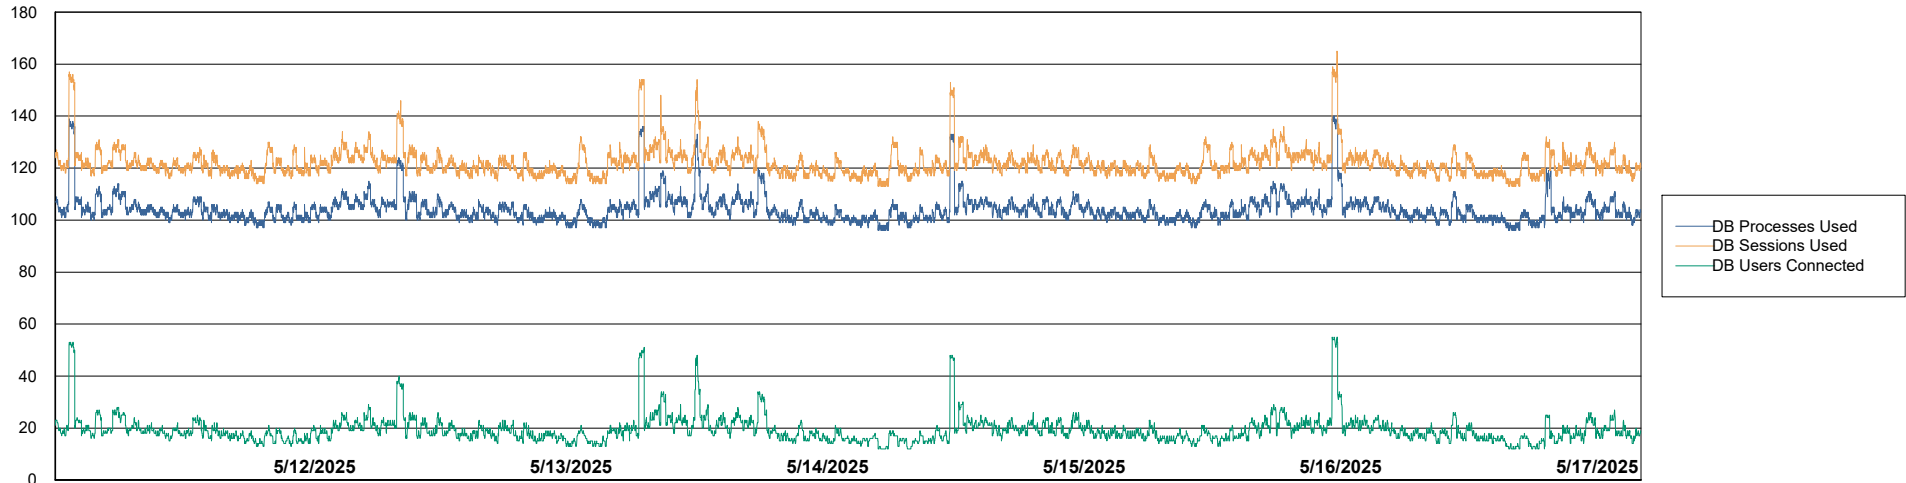

Database Performance JSG_PRD_BASHIR_DB_ABS1